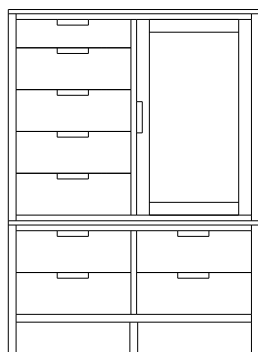

2 adj shelves
45x18x58
31-1714-__