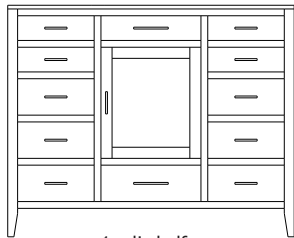

1 adj shelf
58x18x47
35-1862-__
Double Deep: 35-1834-__