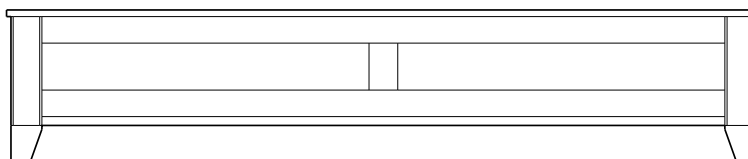

Metropolitan Collection

Metropolitan – Frame Bed and Bookcase Headboards