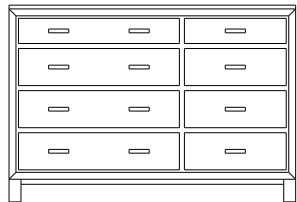

59x18x40
35-1931-__