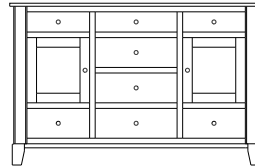

1 adj shelf per door
63x19x40
35-3748-__
Double Deep: 35-3715-__