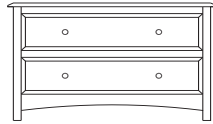

Simplicity Collection

Simplicity – Chests

37x19x24
33-3342-__