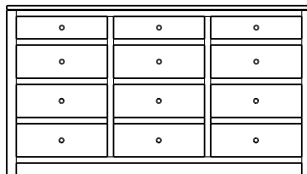

68x18x38
35-3652-__
Double Deep: 35-3653-__