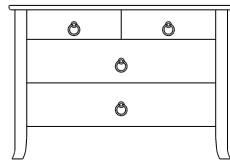

38x20x26
33-5524-__