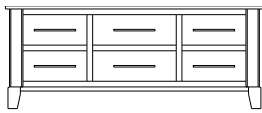

Metropolitan Collection

Metropolitan – Triple Dressers

63x19x25
35-4206-__