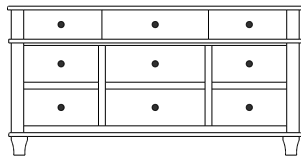

61x19x30
35-5619-__