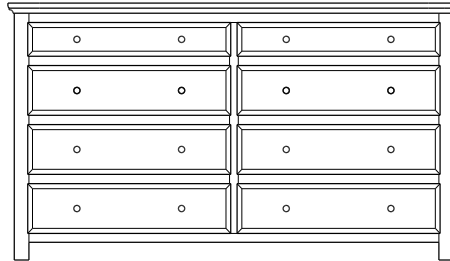

Dresser
73x19x41
35-4438-__