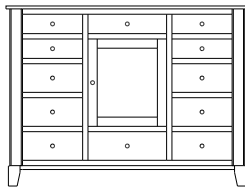

1 adj shelf
63x19x46
35-3762-__
Double Deep: 35-3734-__