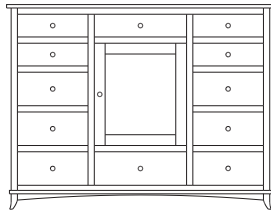

1 adj shelf
59x20x48
35-4362-__
Double Deep: 35-4334-__