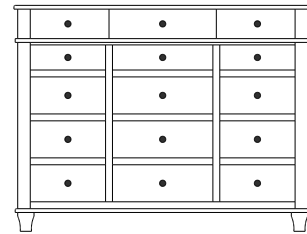

61x19x45
35-5625-__
Double Deep: 35-5633-__