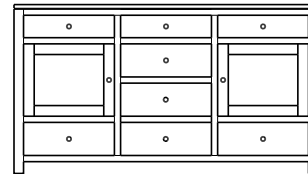

1 adj shelf per door
68x18x38
35-3668-__
Double Deep: 35-3655-__