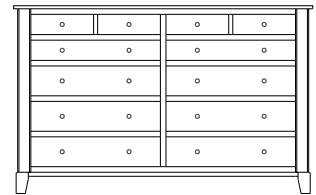

74x19x46
35-3772-__