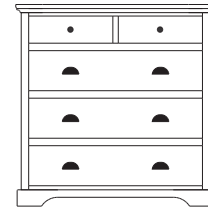

37x19x37
33-3525-__