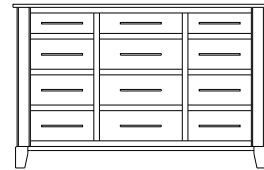

63x19x40
35-4232-__
Double Deep: 35-4213-__