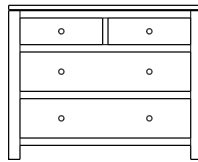

36x18x29
33-3624-__