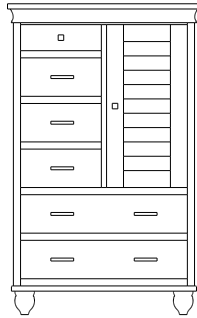

## Cottage – Armoires, Wardrobes & Mirrors

2 adj shelves  
38x19x60  
**31-4910-**\_\_

2 adj shelves & 1 pole  
38x19x60  
**31-4950-**\_\_  
25" Deep: 31-4990-\_\_  
Wardrobe: 31-4980-\_\_

1 wardrobe pole  
**Wardrobes - 25" Deep**  
All Two-Door Armoires Can Be  
Ordered With Full Length Doors.