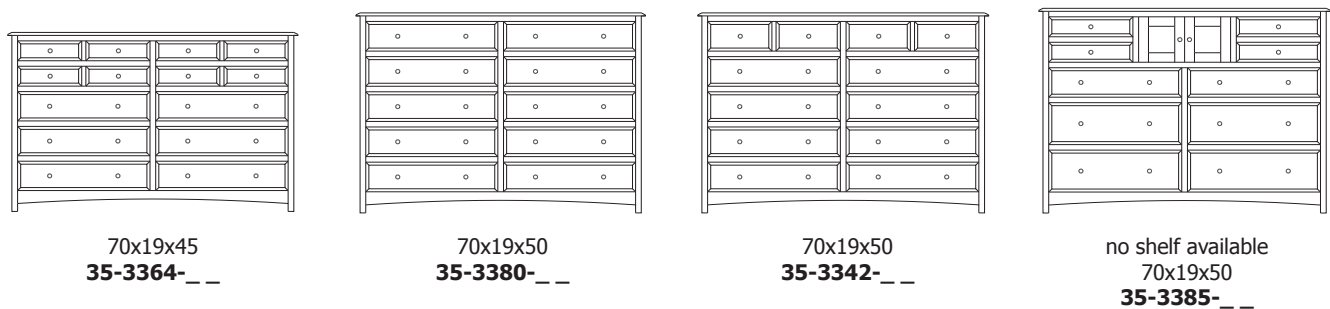

Simplicity Collection

Simplicity – Double Dressers