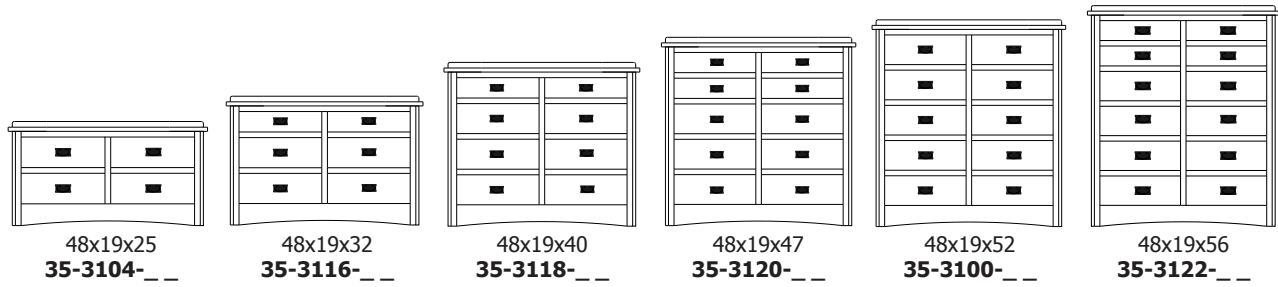

Mission Collection

Mission – Double Dressers