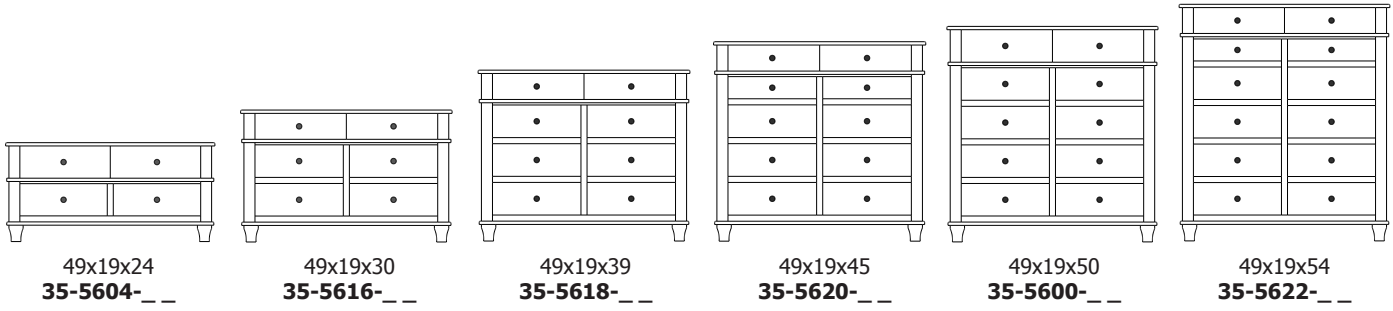

Highland Collection

Highland – Double Dressers

When ordering furniture in this collection, **H (Handles Only)** or **K (Knobs Only)** must be specified. The following **hardware is excluded** as it is incompatible with the rounded top drawers design: **30-41, 30-42, 30-43, 30-46, 30-47 and 30-48.**