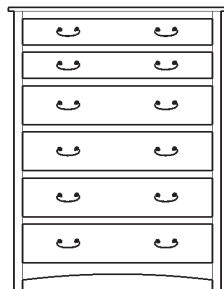

37x19x54
33-3446-__