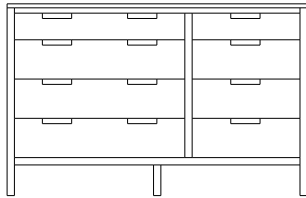

56x18x36
35-1731-__