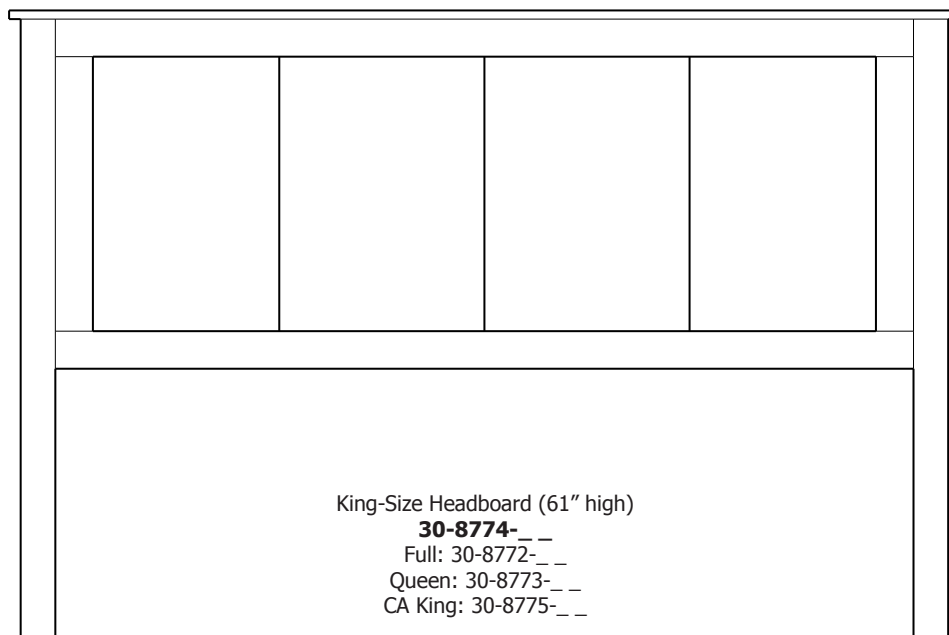

Alternate Beds

Concord Multi Panel Fabric Bed with Footboard Storage – Tall Headboard 61"

* Storage benches on this page have false-front drawers.
Storage area is under the bench seat.

Select **H (Handles Only)** or **K (Knobs Only)** must be specified at the end of the hardware code. Please see notes in front of catalog for additional details.