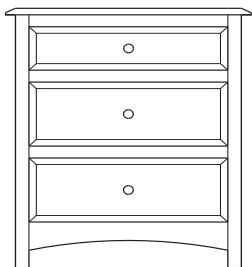

25x19x30
37-3313-__