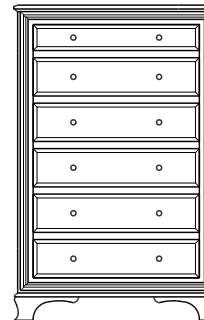

40x19x59
33-4036-__