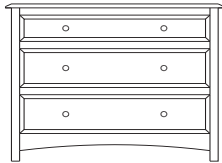

37x19x30
33-3333-__