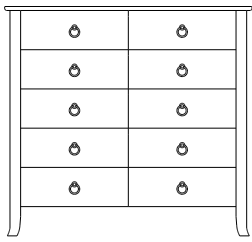

48x20x43
35-5500-__