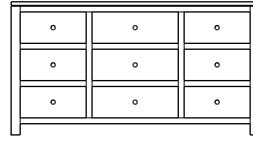

58x18x31
35-3617-__