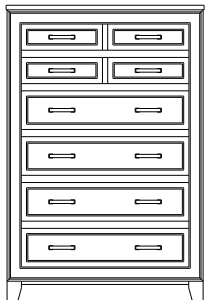

38x19x57
33-5168-__