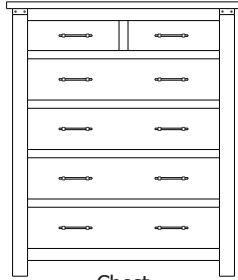

Chest
35x19x51
33-2028-__