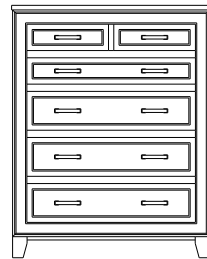

38x19x48
33-5176-__