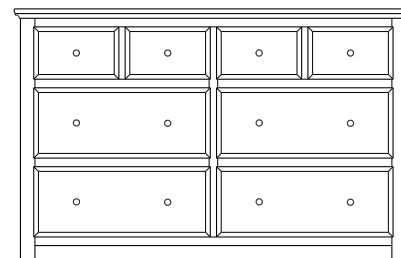

Dresser
64x19x40
35-6037-__