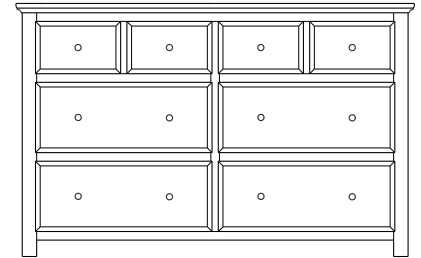

Dresser
64x19x40
35-4437-__