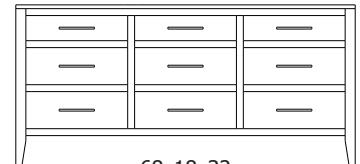

68x18x32
35-1839-__