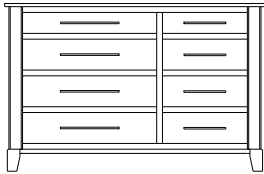

63x19x40
35-4231-__