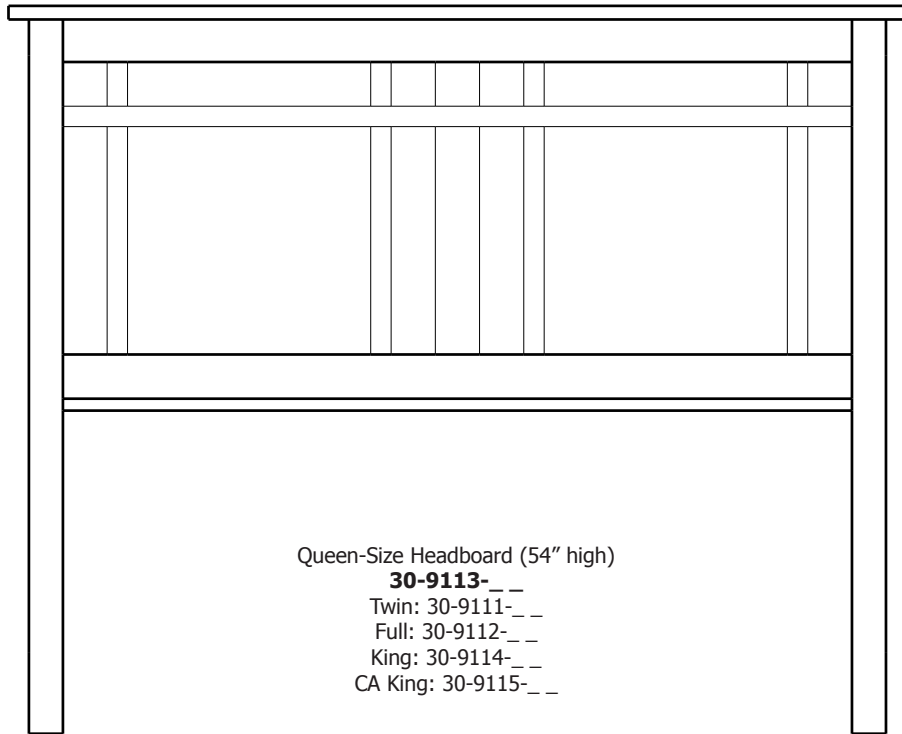

Alternate Beds

Heartland Panel – Frame Bed