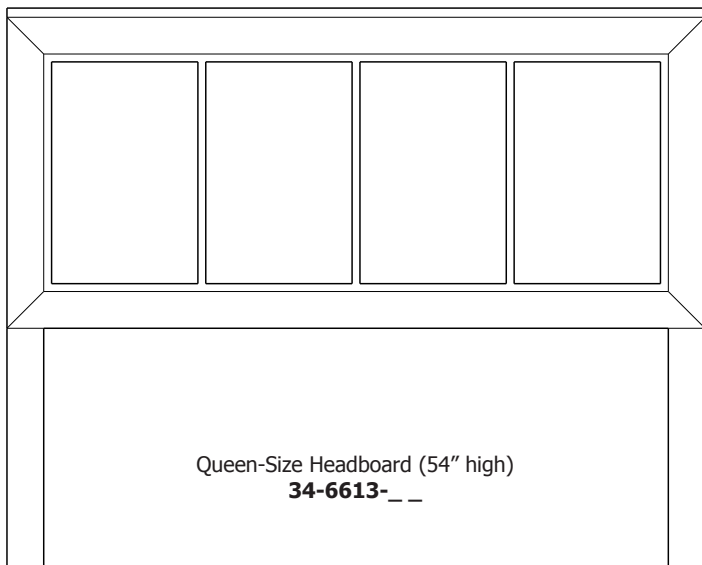

Queen-Size Headboard (54" high)  
**34-6613-\_\_**

Queen-Size Footboard (24" high)  
**34-6623-\_\_**

ORP6

When ordering furniture in this collection, **H (Handles Only)** or **K (Knobs Only)** must be specified at the end of the hardware code. **HK (Handles and Knobs)** may not be specified. Please see notes in front of catalog for additional details.