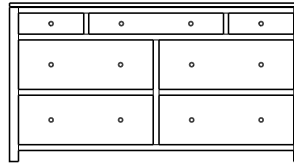

70x18x38
35-3657-__