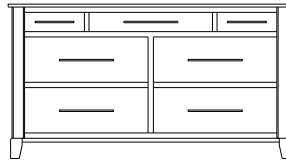

74x19x40
35-4257-__