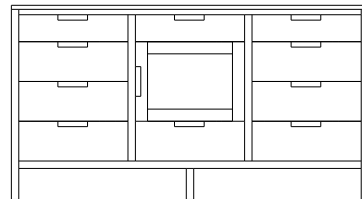

1 adj shelf
66x18x36
35-1730-__
Double Deep: 35-1754-__