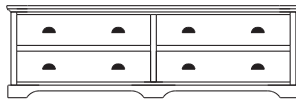

70x19x22
35-3544-__
6 Drawers: 35-3526-__