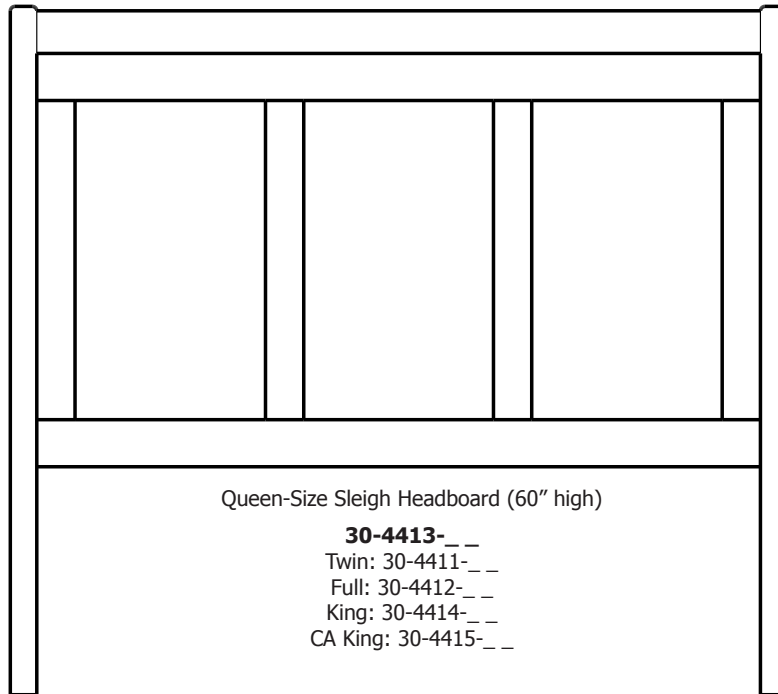

Lewiston Collection

Lewiston Sleigh – Frame Bed