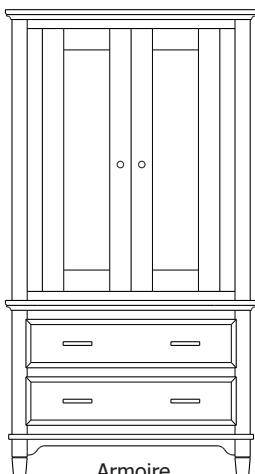

Armoire
40x19x67
31-5852-__