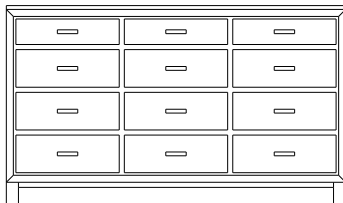

66x18x40
35-1952-__
Double Deep: 35-1953-__