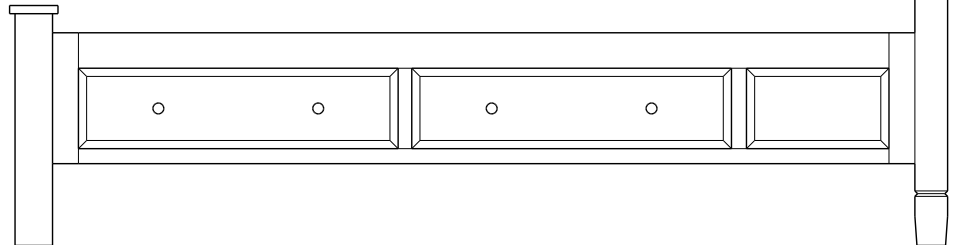

King-Size Headboard (54" high)

34-5714-__