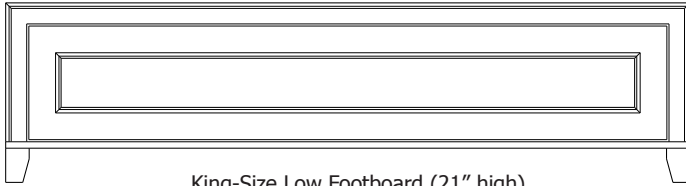

King-Size Low Footboard (21" high)

30-5134-__
Twin: 30-5131-__
Full: 30-5132-__
Queen: 30-5133-__
CA King: 30-5135-__