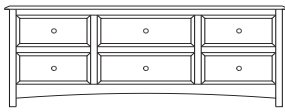

Simplicity Collection

Simplicity – Triple Dressers

59x19x24
35-3306-__