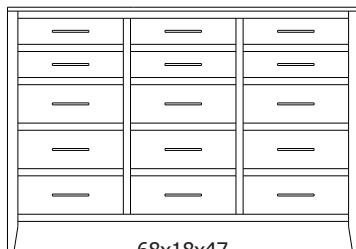

68x18x47
35-1845-__
Double Deep: 35-1873-__