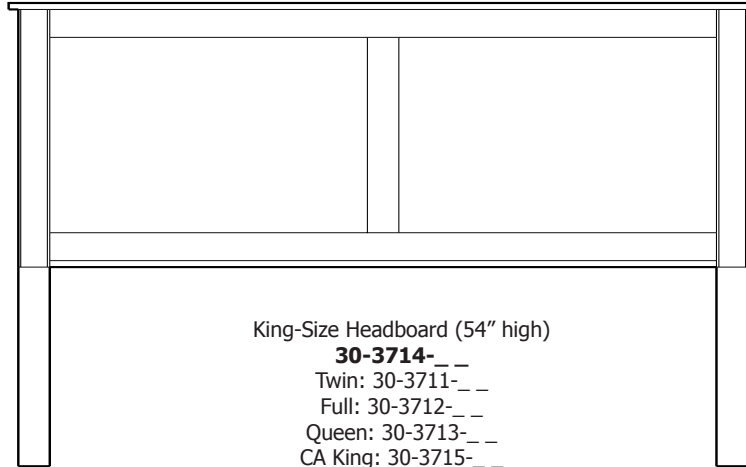

Cosmopolitan Collection

Cosmopolitan – Frame Bed and Bookcase Headboards