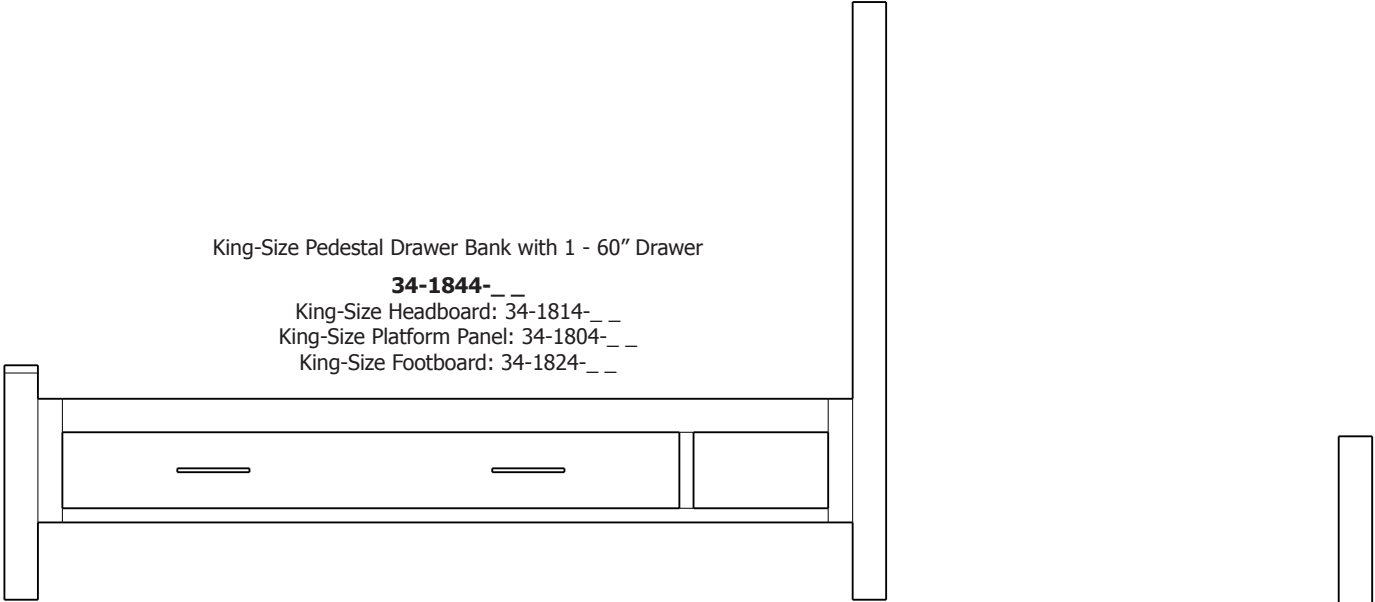

Brighton Collection

Brighton – Supreme Pedestal Beds

The Pedestal Drawer Beds found on this page require both the headboard and footboard specified on this page. Beds must be purchased as a complete unit as shown.

King-Size Pedestal Drawer Bank with 1 - 60" Drawer

34-1844-__

King-Size Headboard: 34-1814-__
King-Size Platform Panel: 34-1804-__
King-Size Footboard: 34-1824-__

King-Size Pedestal Drawer Bank with 2 - 30" Drawers