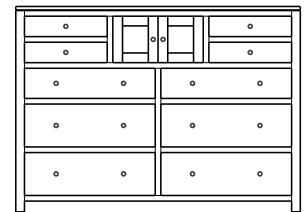

no shelf available
70x18x49
35-3685-__