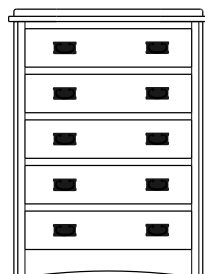

38x19x52
33-3105-__