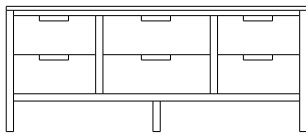

Mid Century Collection

Mid Century – Triple Dressers

56x18x25
35-1706-__