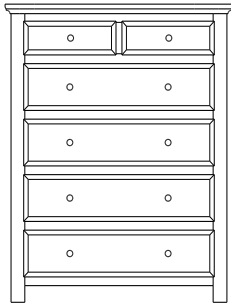

Chest
35x19x48
33-4428-__