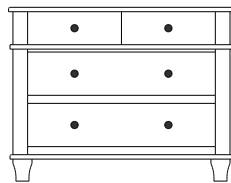

39x19x30
33-5624-__