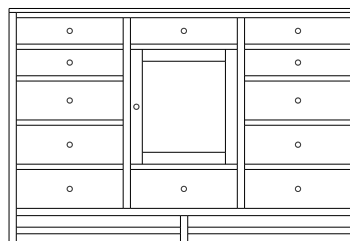

1 adj shelf
66x18x46
35-6582-__
Double Deep: 35-6574-__