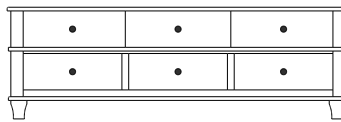

71x19x24
35-5646-__