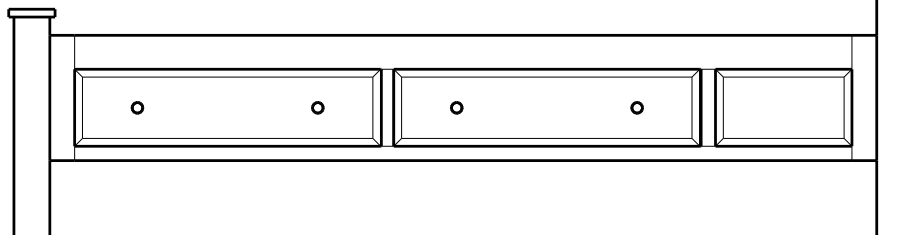

King-Size Pedestal Drawer Bank with 2 - 30" Drawers

34-6234-__

King-Size Headboard: 34-6214-__
King-Size Platform Panel: 34-6204-__
King-Size Footboard: 34-6224-__

King-Size Supreme Headboard (54" high)

34-6214-__