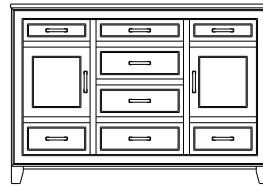

1 adj shelf per door
60x19x42
35-5148-__
Double Deep: 35-5115-__