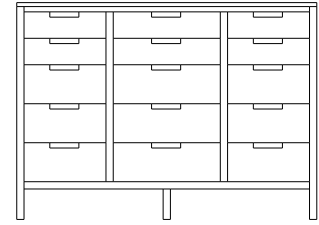

56x18x41
35-1725-__
Double Deep: 35-1733-__