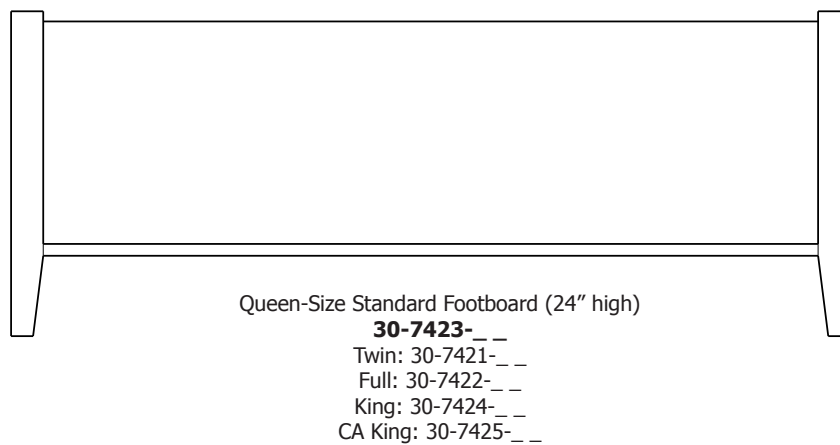

## Meadow Panel – Frame Bed

**Retail Catalog**  
**Meadow Panel - Frame Beds**

ProdCode	Description (WidthxDepthxHeight)		Price	
			Oak, Cherry & Maple	QS White Oak
Twin-Size Bed With Standard Height Footboard		<b>Complete Bed Cost →</b>	<b>1,219.00</b>	<b>1,465.00</b>
30-7411-__	Twin-Size Headboard (41x3x54)	<b>Use 3 Prod Codes (to left) to Complete Bed</b>	608.00	730.00
30-7421-__	Twin-Size Standard Height Footboard (41x2x24)		278.00	335.00
30-7401-__	Twin-Size Rails & Slats (78x3x6)		333.00	400.00
Full-Size Bed With Standard Height Footboard		<b>Complete Bed Cost →</b>	<b>1,301.00</b>	<b>1,563.00</b>
30-7412-__	Full-Size Headboard (56x3x54)	<b>Use 3 Prod Codes (to left) to Complete Bed</b>	665.00	800.00
30-7422-__	Full-Size Standard Height Footboard (56x2x24)		288.00	345.00
30-7402-__	Full-Size Rails & Slats (78x3x6)		348.00	418.00
Queen-Size Bed With Standard Height Footboard		<b>Complete Bed Cost →</b>	<b>1,383.00</b>	<b>1,663.00</b>
30-7413-__	Queen-Size Headboard (63x3x54)	<b>Use 3 Prod Codes (to left) to Complete Bed</b>	695.00	835.00
30-7423-__	Queen-Size Standard Height Footboard (63x2x24)		323.00	388.00
30-7403-__	Queen-Size Rails & Slats (83x3x6)		365.00	440.00
King-Size Bed With Standard Height Footboard		<b>Complete Bed Cost →</b>	<b>1,689.00</b>	<b>2,031.00</b>
30-7414-__	King-Size Headboard (75x3x54)	<b>Use 3 Prod Codes (to left) to Complete Bed</b>	803.00	965.00
30-7424-__	King-Size Standard Height Footboard (75x2x24)		468.00	563.00
30-7404-__	King-Size Rails & Slats (83x3x6)		418.00	503.00
California King-Size Bed With Standard Height Footboard		<b>Complete Bed Cost →</b>	<b>1,689.00</b>	<b>2,031.00</b>
30-7415-__	California King-Size Headboard (80x3x54)	<b>Use 3 Prod Codes (to left) to Complete Bed</b>	803.00	965.00
30-7425-__	California King-Size Standard Height Footboard (80x2x24)		468.00	563.00
30-7405-__	California King-Size Rails & Slats (87x3x6)		418.00	503.00