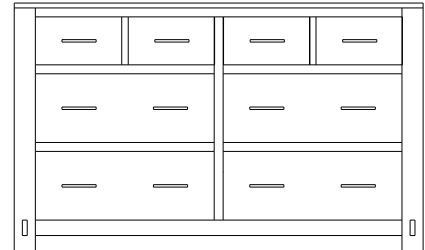

Dresser
63x18x39
35-2287-__