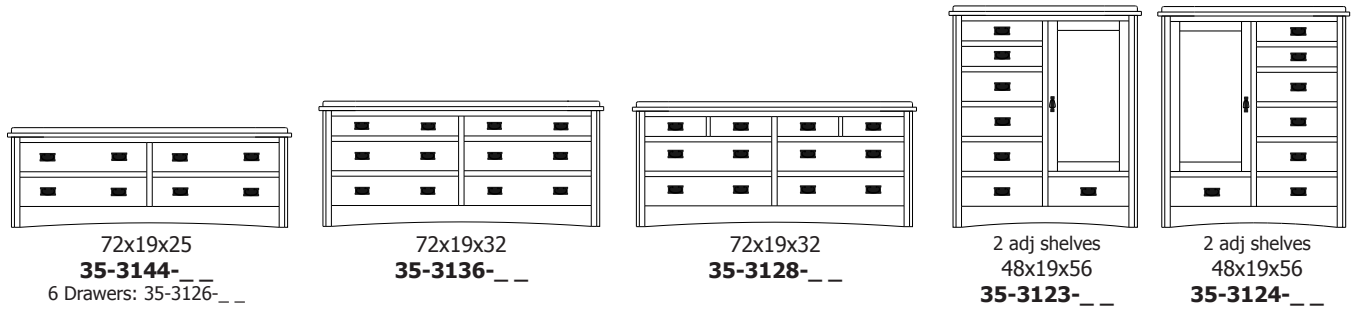

Mission Collection

Mission – Double Dressers