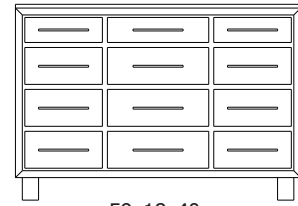

59x18x40
35-6632-__
Double Deep: 35-6613-__