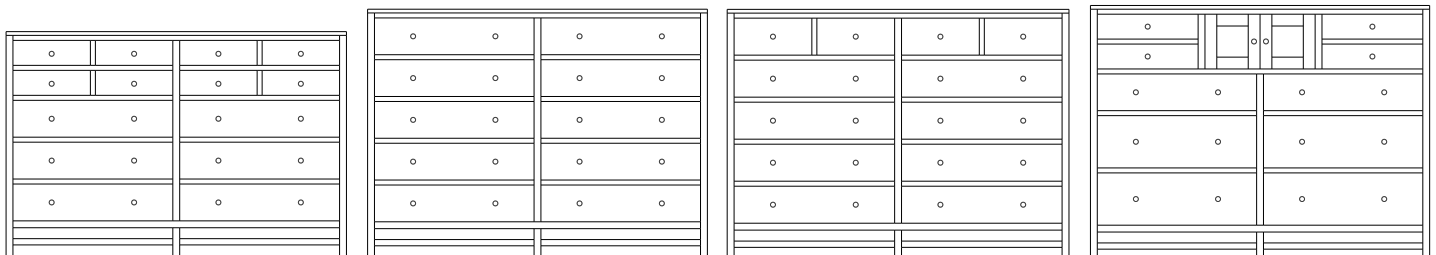

68x18x46
35-6564-__

68x18x50
35-6580-__

68x18x50
35-6542-__

no shelf available
68x18x50
35-6585-__

When ordering furniture in this collection, **H (Handles Only)** or **K (Knobs Only)** must be specified at the end of the hardware code. **HK (Handles and Knobs)** may not be specified. Please see notes in front of catalog for additional details.