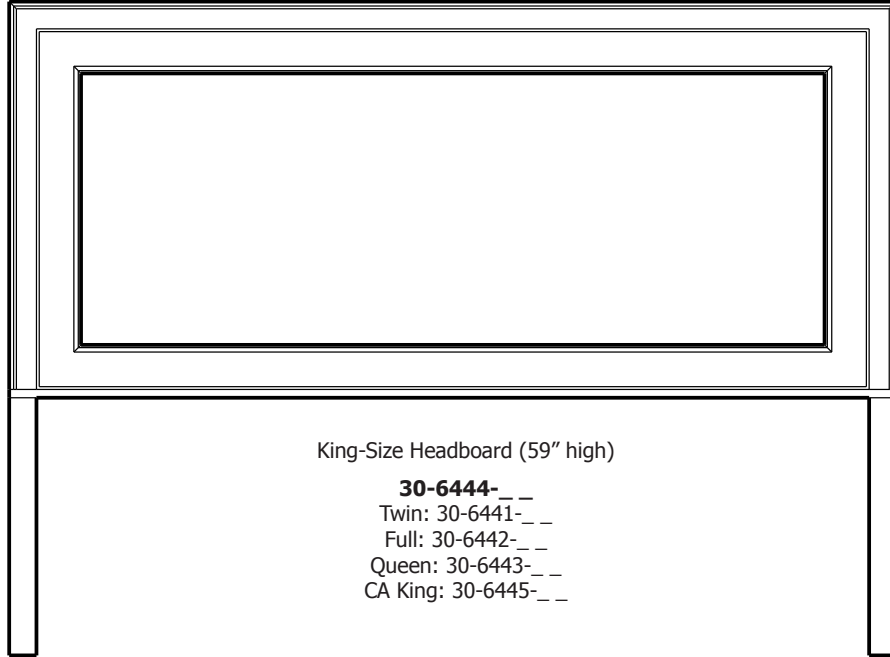

Summerville Collection

Summerville Single Panel – Fabric Frame Beds