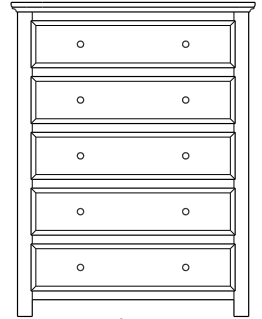

Chest
40x19x51
33-4405-__