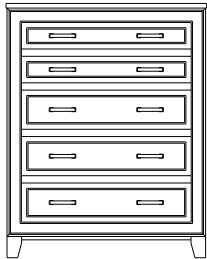

38x19x48
33-5165-__