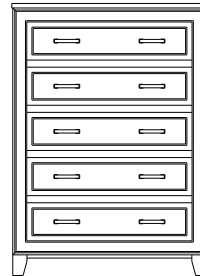

38x19x53
33-5105-__