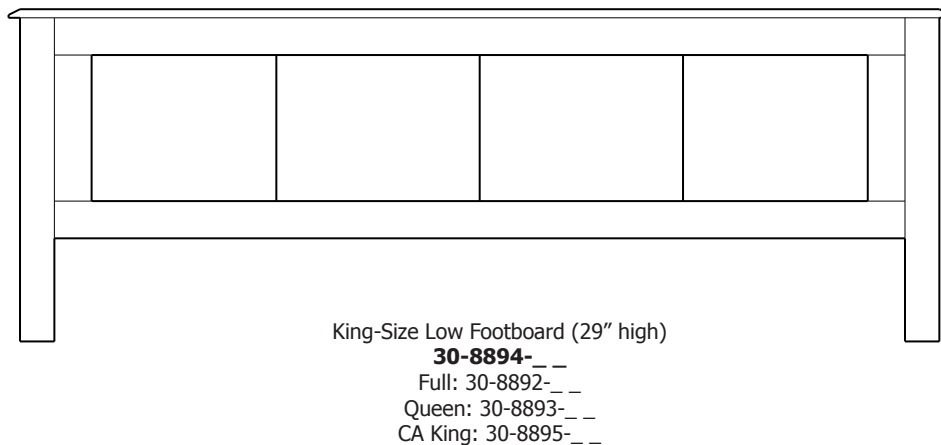

Full Fabric Beds

Manchester Multi Panel Full Fabric Frame Bed