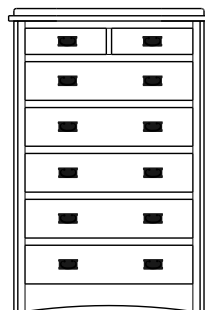

38x19x58
33-3127-__