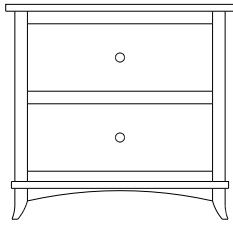

## Holmes – Nightstands

21x20x28  
37-4301-\_\_

Side View of  
37-4301-\_\_

1 adj shelf  
20x20x33  
37-4371-\_\_

1 adj shelf  
20x20x33  
37-4381-\_\_

25x20x26  
37-4302-\_\_

25x20x33  
37-4304-\_\_

1 adj shelf  
25x20x33  
37-4321-\_\_