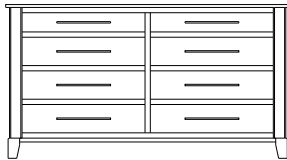

74x19x40
35-4238-__