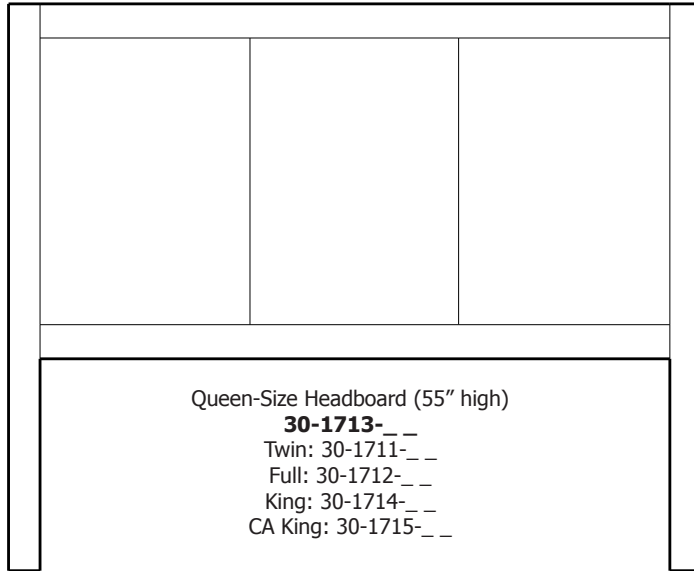

Mid Century Collection

Mid Century – Frame Beds and Bookcase Headboards