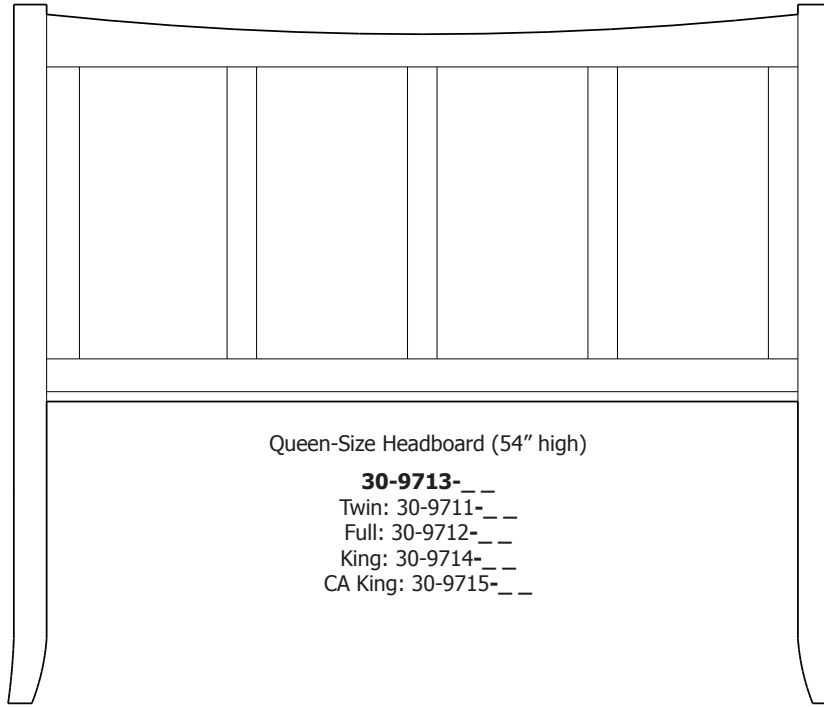

Holmes Collection

Holmes Panel – Frame Bed