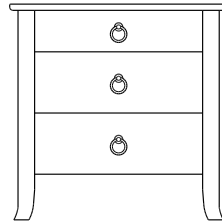

26x20x26
37-5513-__