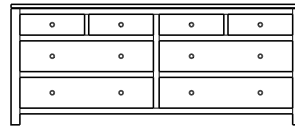

70x18x29
35-3628-__