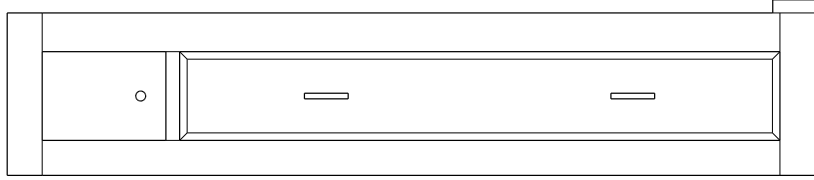

## Estate – Drawer Pedestals With 1 or 2 Drawers Per Side COMPATIBLE WITH ESTATE PANEL HEADBOARD

King-Size Pedestal Drawer Bank with 1 - 60" Drawer & 1 Door on Each Side

**32-5884-\_\_**

King-Size Platform: 32-5894-\_\_