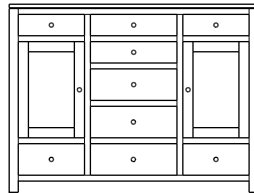

1 adj shelf per door
58x18x44
35-3649-__
Double Deep: 35-3635-__