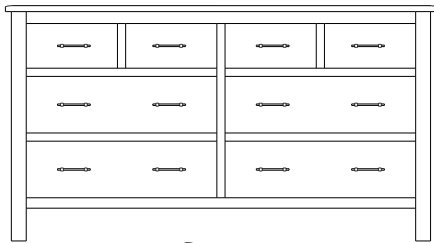

Dresser
73x19x42
35-5237-__