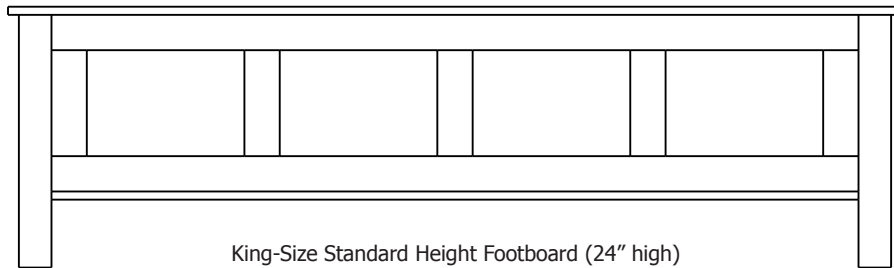

Alternate Beds

Concord Panel – Frame Bed