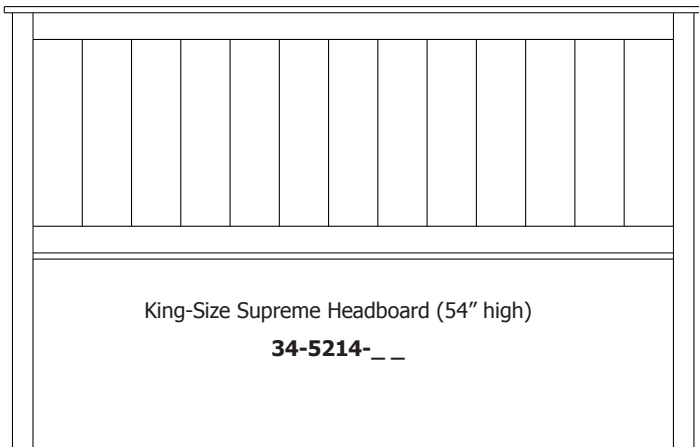

*Twin-Size has drawer(s) and door on 1 side. When ordering, please specify which side of the bed the customer wants the drawer(s) and door to be on. When looking at the headboard from the foot of the bed, specify **LSF** (left side facing) or **RSF** (right side facing).

King-Size Supreme Headboard (54" high)

34-5214-__