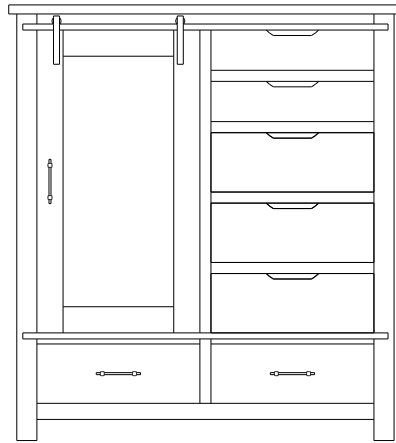

Dresser
50x19x57
35-2024-__