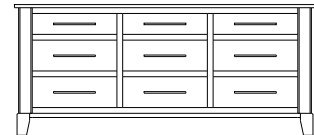

72x19x34
35-4239-__