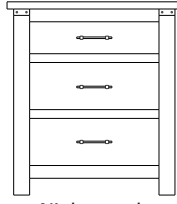

Nightstand
28x19x34
37-2014-__