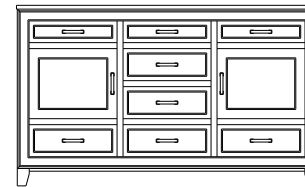

1 adj shelf per door
69x19x42
35-5168-__
Double Deep: 35-5155-__