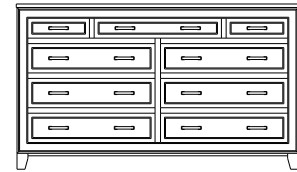

71x19x42
35-5159-__