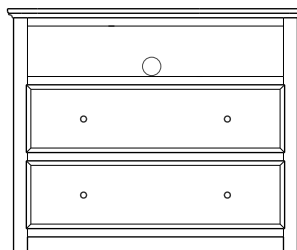

Media Dresser
49x19x40
35-6063-__