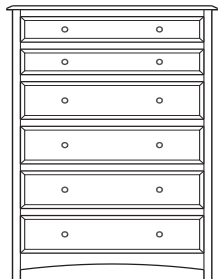

37x19x54
33-3346-__