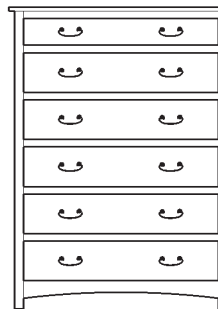

37x19x56
33-3436-__