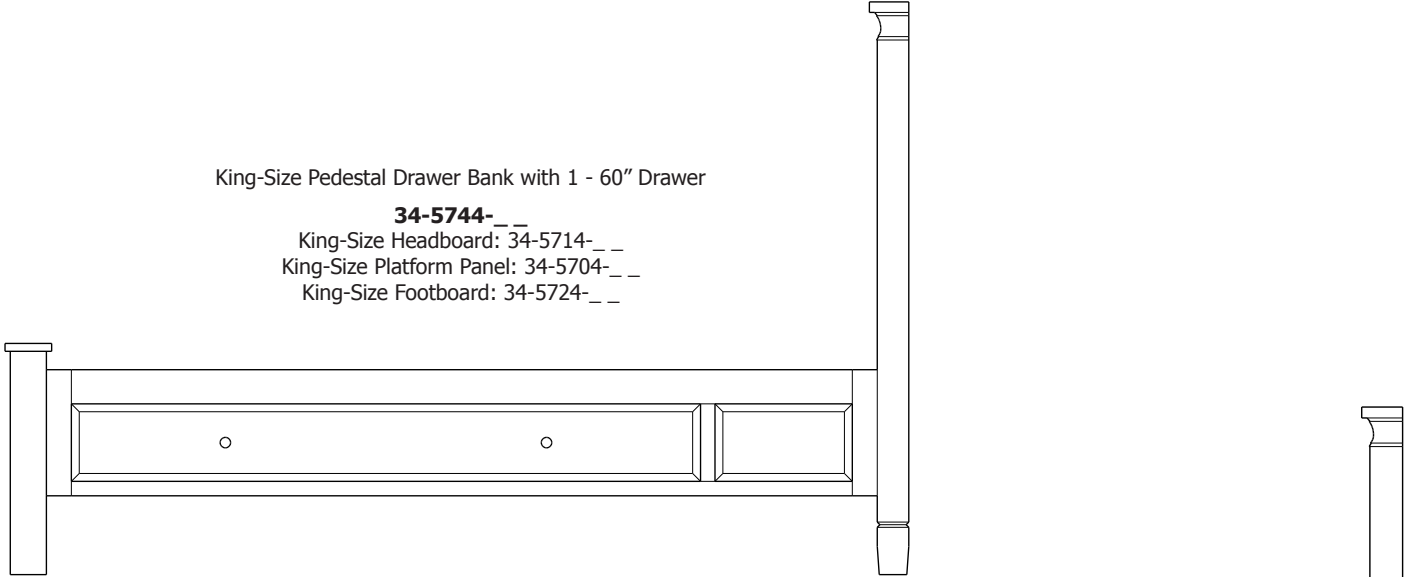

King-Size Pedestal Drawer Bank with 1 - 60" Drawer

**34-5744-\_\_**

King-Size Headboard: 34-5714-\_\_

King-Size Platform Panel: 34-5704-\_\_

King-Size Footboard: 34-5724-\_\_

King-Size Pedestal Drawer Bank with 2 - 30" Drawers