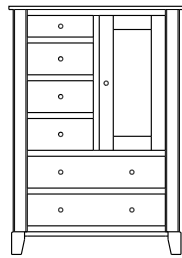

Cosmopolitan Collection

Cosmopolitan – Armoires, Wardrobes & Mirrors

2 adj shelves
41x19x58
31-3710-__