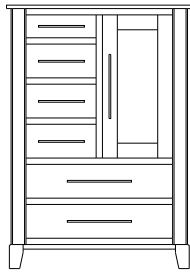

## Metropolitan – Armoires, Wardrobes & Mirrors

2 adj shelves  
41x19x58  
**31-4210-\_\_**

2 adj shelves & 1 pole  
41x19x58  
**31-4250-\_\_**  
25" Deep: 31-4290-\_\_  
Wardrobe: 31-4280-\_\_

1 wardrobe pole  
**Wardrobes - 25" Deep**  
All Two-Door Armoires Can Be  
Ordered With Full Length Doors.