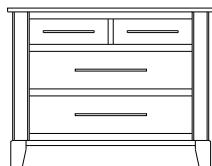

41x19x31
33-4224-__