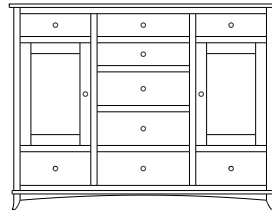

1 adj shelf per door
59x20x48
35-4349-__
Double Deep: 35-4335-__