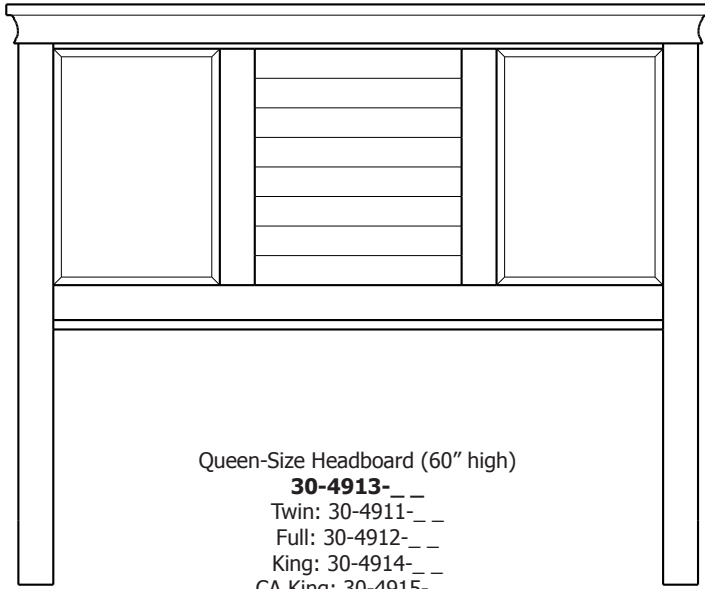

## Cottage – Frame Beds and Bookcase Headboards

Queen-Size Headboard (60" high)  
**30-4913-**\_\_  
 Twin: 30-4911-\_\_  
 Full: 30-4912-\_\_  
 King: 30-4914-\_\_  
 CA King: 30-4915-\_\_

Queen-Size Standard Footboard (33" high)  
**30-4923-**\_\_  
 Twin: 30-4921-\_\_  
 Full: 30-4922-\_\_  
 King: 30-4924-\_\_  
 CA King: 30-4925-\_\_