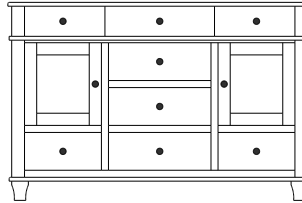

1 adj shelf per door
61x19x39
35-5648-__
Double Deep: 35-5615-__