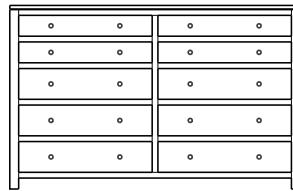

70x18x44
35-3660-__