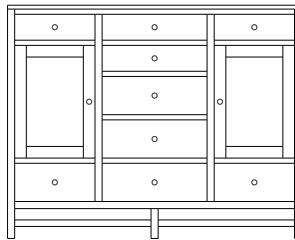

1 adj shelf per door
56x18x46
35-6549-__
Double Deep: 35-6535-__