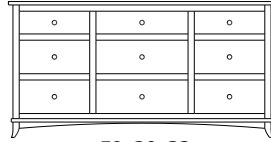

59x20x33
35-4319-__