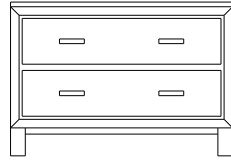

Vineyard Collection

Vineyard – Chests

37x18x26
33-1942-__