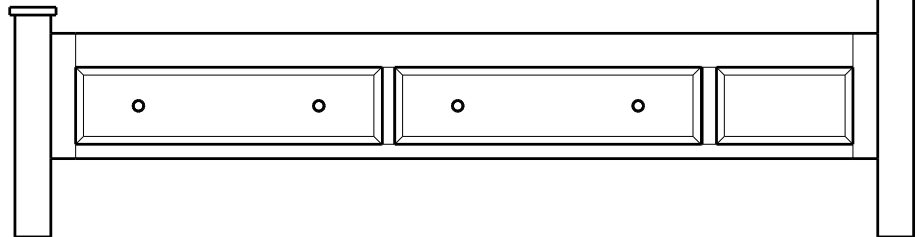

King-Size Supreme Headboard (54" high)

34-9414-__