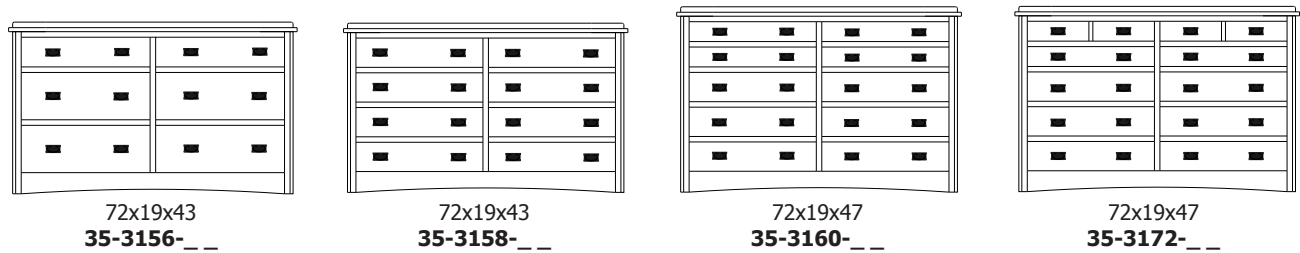

Mission Collection

Mission – Double Dressers