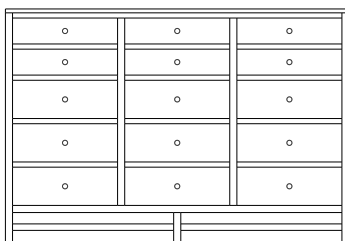

66x18x46
35-6545-__
Double Deep: 35-6573-__