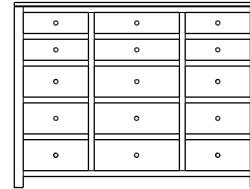

58x18x44
35-3625-__
Double Deep: 35-3633-__