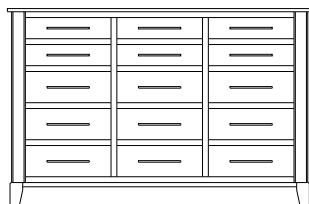

72x19x46
35-4245-__
Double Deep: 35-4273-__