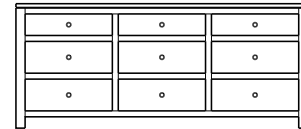

68x18x29
35-3639-__