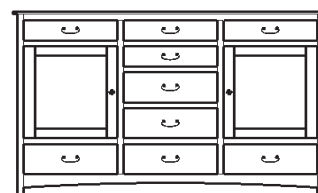

1 adj shelf per door
68x19x45
35-3469-__
Double Deep: 35-3475-__