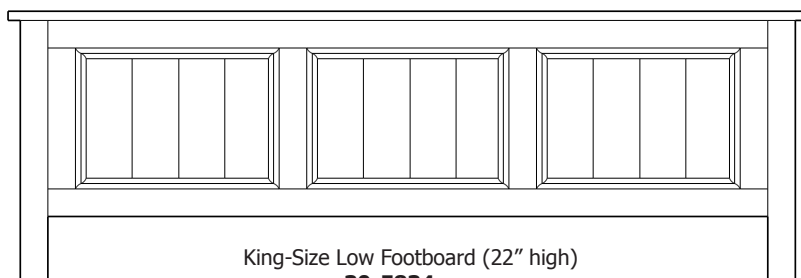

## Estate – Frame Bed

King-Size Headboard (54" high)

**30-5814-**\_\_

Twin: 30-5811-\_\_

Full: 30-5812-\_\_

Queen: 30-5813-\_\_

CA King: 30-5815-\_\_

King-Size Low Footboard (22" high)