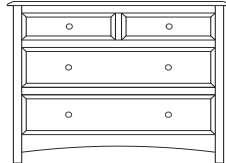

37x19x30
33-3324-__