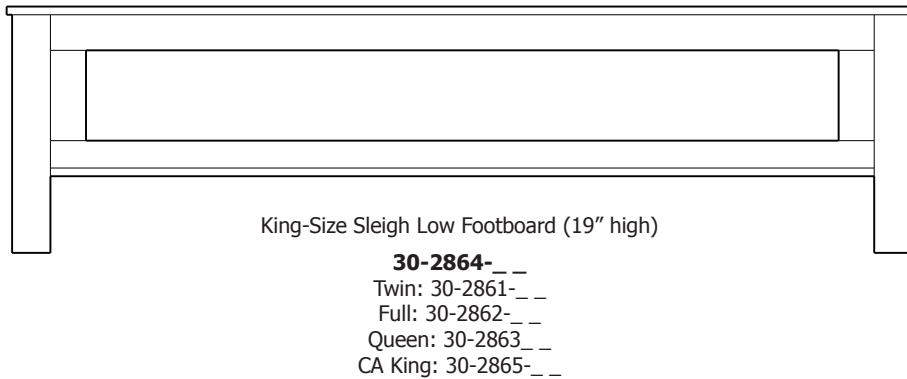

Lewiston Collection

Lewiston Single Panel – Fabric Sleigh Beds