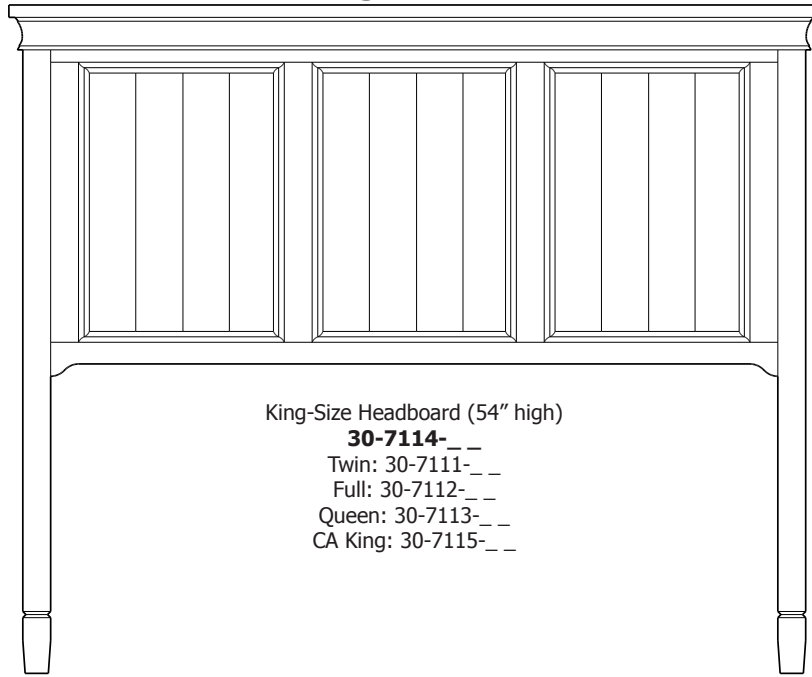

Blue Ridge Collection

Blue Ridge – Frame Bed

King-Size Headboard (54" high)

30-7114-__
Twin: 30-7111-__
Full: 30-7112-__
Queen: 30-7113-__
CA King: 30-7115-__