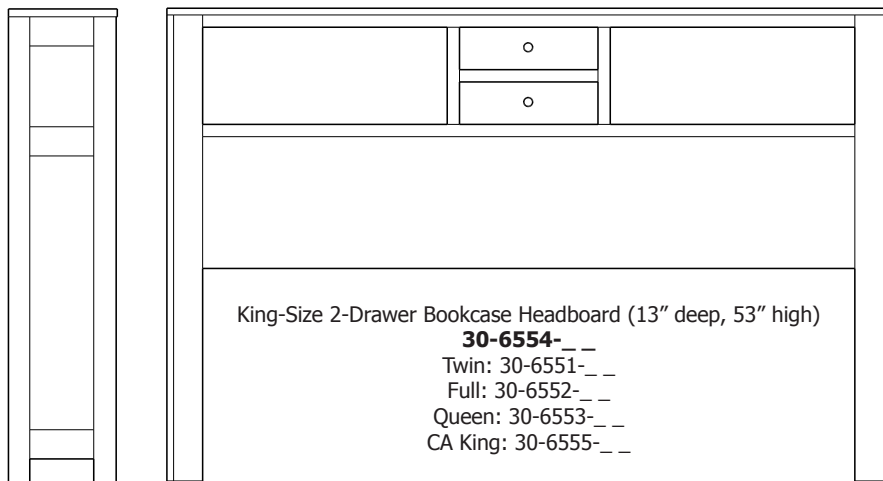

King-Size 2-Drawer Bookcase Headboard (13" deep, 53" high)

30-6554-__

Twin: 30-6551-__

Full: 30-6552-__

Queen: 30-6553-__

CA King: 30-6555-__

STP2

When ordering furniture in this collection, **H (Handles Only)** or **K (Knobs Only)** must be specified at the end of the hardware code. **HK (Handles and Knobs)** may not be specified. Please see notes in front of catalog for additional details.