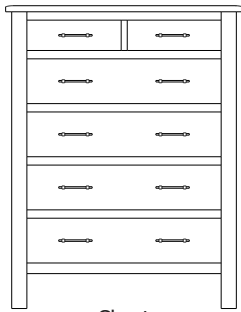

Chest
35x19x50
33-5228-__