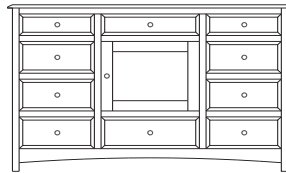

1 adj shelf
59x19x39
35-3310-__
Double Deep: 35-3314-__