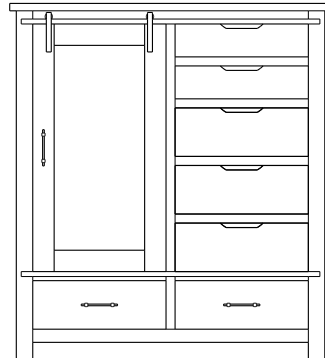

Dresser
50x19x57
35-4824-__