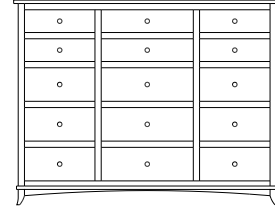

59x20x48
35-4325-__
Double Deep: 35-4333-__