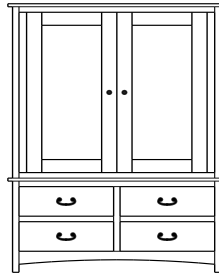

2 adj shelves & 1 pole
47x19x67
31-3454-__
25" Deep: 31-3494-__
Wardrobe: 31-3484-__