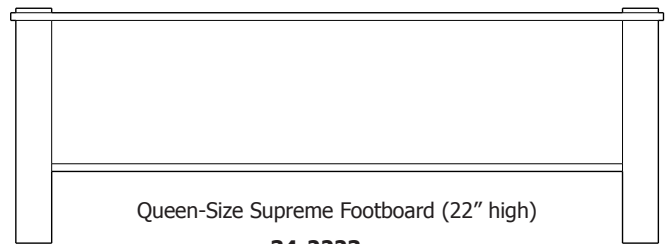

Queen-Size Supreme Footboard (22" high)

34-2223-__