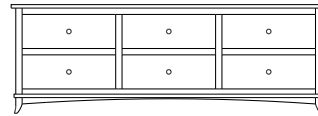

68x20x26
35-4346-__