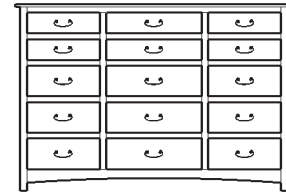

59x19x45
35-3425-__
Double Deep: 35-3433-__