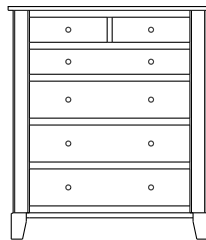

41x19x46
33-3776-__