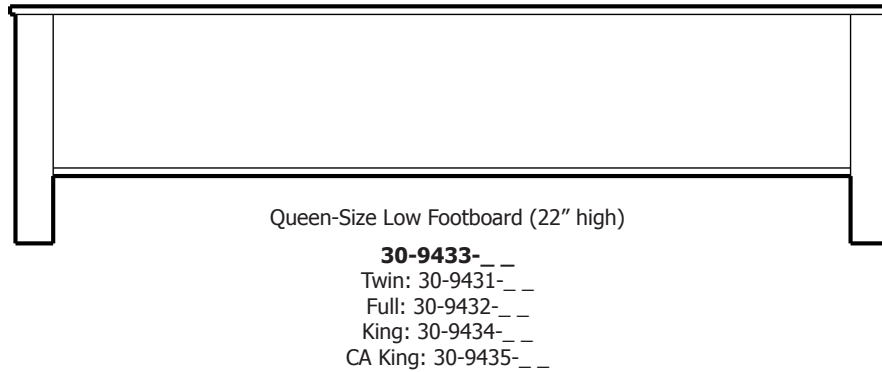

Lewiston Collection

Lewiston Panel – Frame Bed and Bookcase Headboard