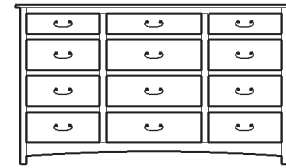

59x19x39
35-3432-__
Double Deep: 35-3413-__