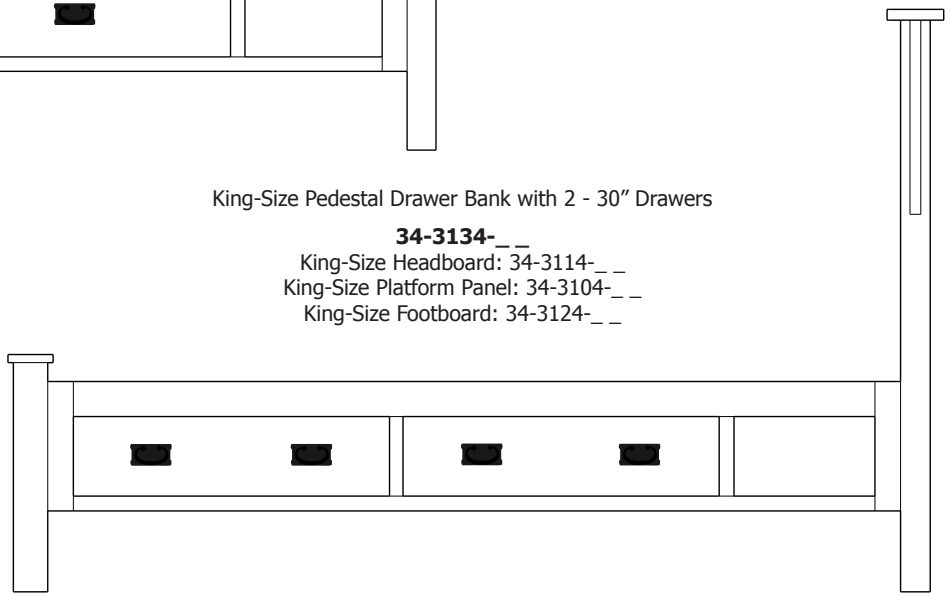

34-3134-__

King-Size Headboard: 34-3114-__
King-Size Platform Panel: 34-3104-__
King-Size Footboard: 34-3124-__

*Twin-Size has drawer(s) and door on 1 side. When ordering, please specify which side of the bed the customer wants the drawer(s) and door to be on. When looking at the headboard from the foot of the bed, specify **LSF** (left side facing) or **RSF** (right side facing).