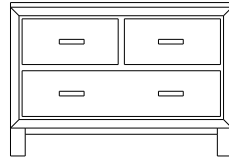

37x18x26
33-1923-__