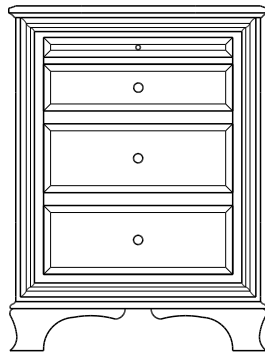

28x19x37
37-4003-__