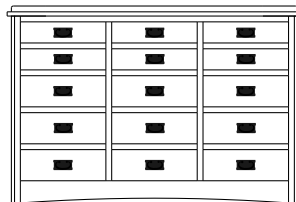

70x19x47
35-3145-__
Double Deep: 35-3173-__