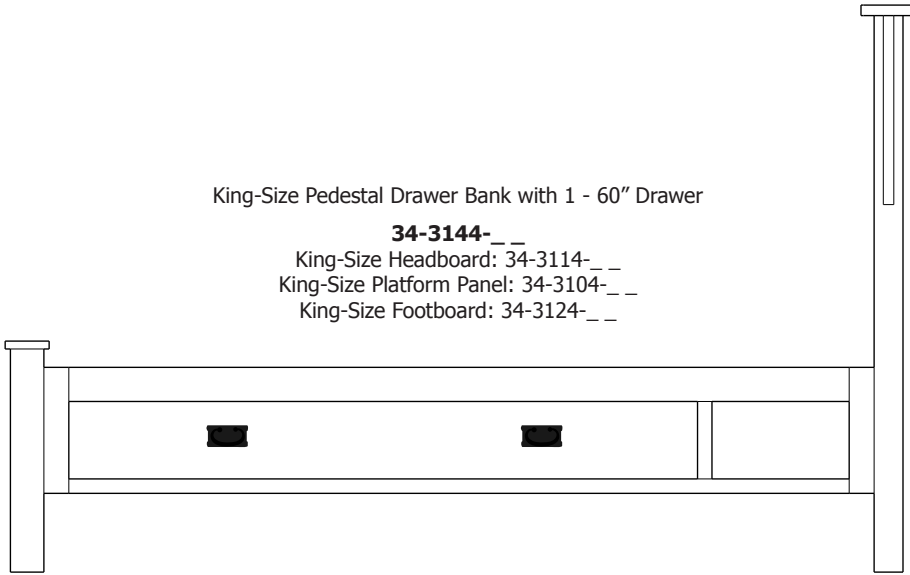

Mission Collection

Mission – Supreme Pedestal Beds

The Pedestal Drawer Beds found on this page require both the headboard and footboard specified on this page. Beds must be purchased as a complete unit as shown.

King-Size Pedestal Drawer Bank with 1 - 60" Drawer

34-3144-__

King-Size Headboard: 34-3114-__
King-Size Platform Panel: 34-3104-__
King-Size Footboard: 34-3124-__

King-Size Pedestal Drawer Bank with 2 - 30" Drawers