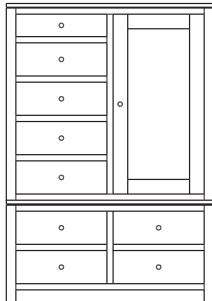

2 adj shelves
46x18x66
31-3614-__