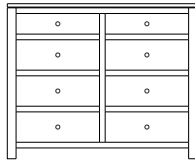

46x18x38
35-3618-__