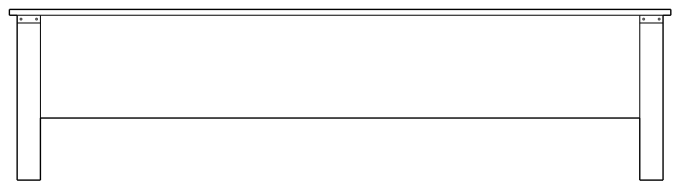

King-Size Supreme Footboard (22" high)

34-2024-__

When ordering furniture in this collection, please specify metal corner wrap. Choose between **30-103 Matte Black** or **30-104 Hammered Iron**. They may not be mixed.

H (Handles Only) or **K (Knobs Only)** must be specified at the end of the hardware code. **HK (Handles and Knobs) may not be specified.**

Please see notes in front of catalog for additional details.