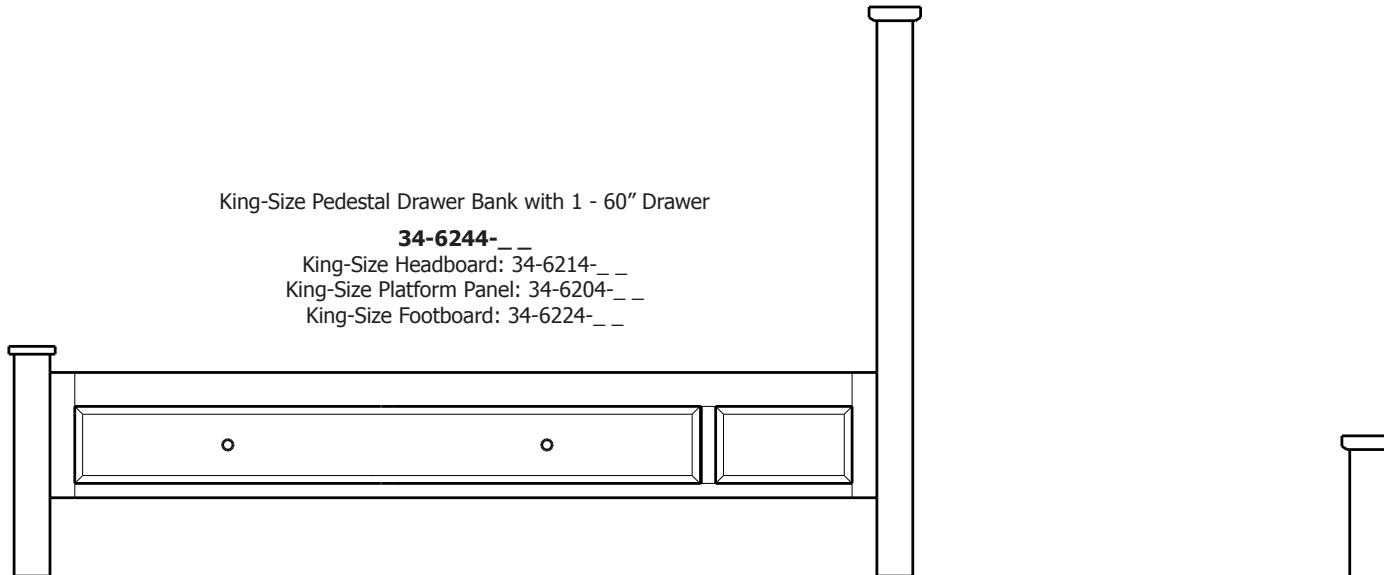

King-Size Pedestal Drawer Bank with 1 - 60" Drawer

**34-6244-\_\_**

King-Size Headboard: 34-6214-\_\_  
King-Size Platform Panel: 34-6204-\_\_  
King-Size Footboard: 34-6224-\_\_

King-Size Pedestal Drawer Bank with 2 - 30" Drawers