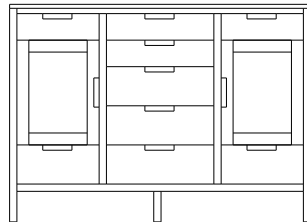

1 adj shelf per door
56x18x41
35-1749-__
Double Deep: 35-1735-__