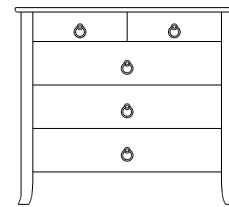

38x20x34
33-5525-__