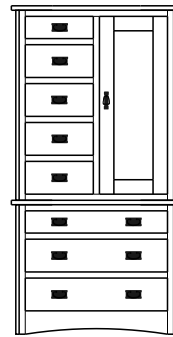

2 adj shelves
38x19x74
31-3113-__