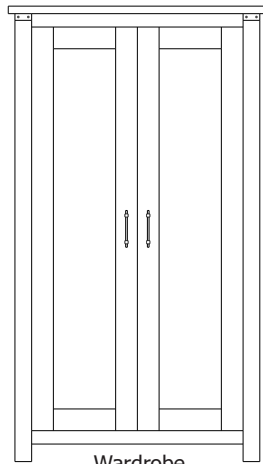

Wardrobe
40x25x72
31-2082-__