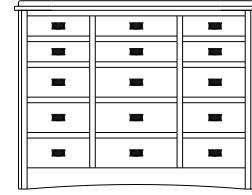

60x19x47
35-3125-__
Double Deep: 35-3133-__