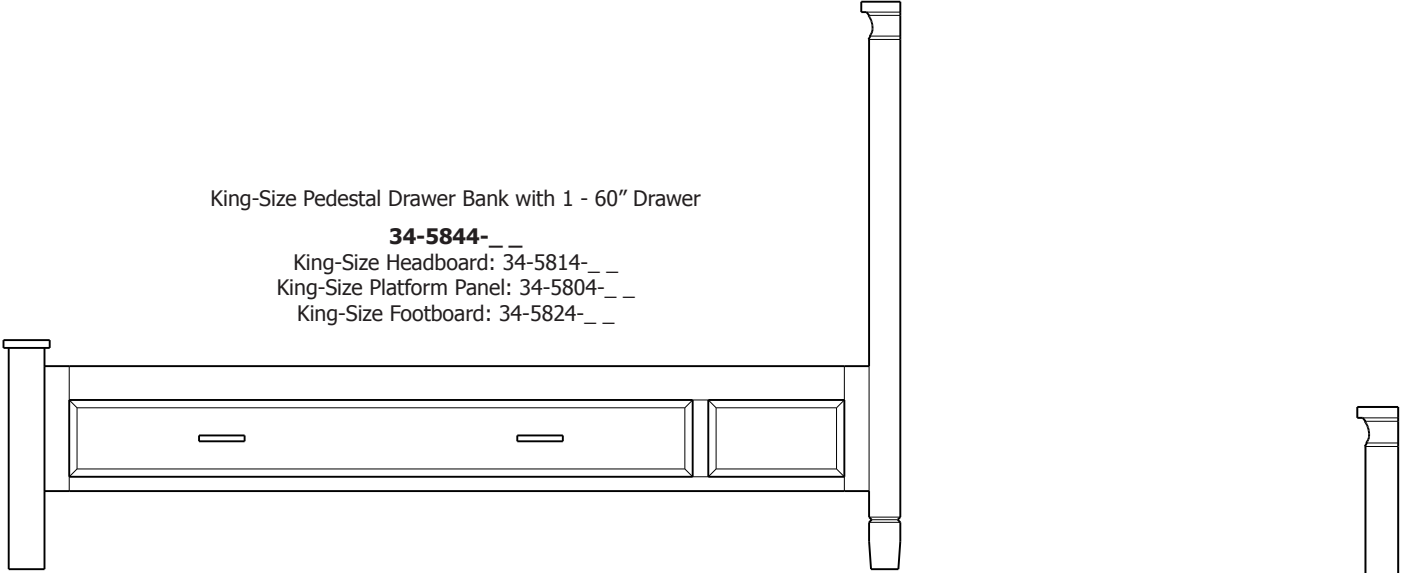

King-Size Pedestal Drawer Bank with 1 - 60" Drawer

**34-5844-\_\_**

King-Size Headboard: 34-5814-\_\_

King-Size Platform Panel: 34-5804-\_\_

King-Size Footboard: 34-5824-\_\_

King-Size Pedestal Drawer Bank with 2 - 30" Drawers