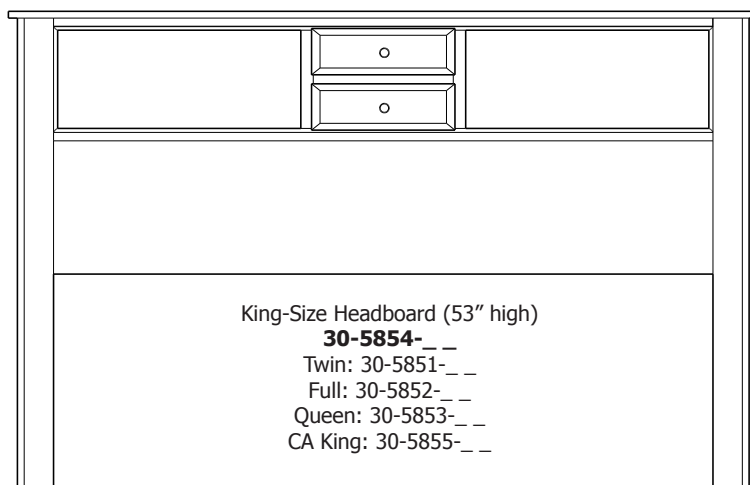

King-Size Headboard (53" high)

30-5854-__

Twin: 30-5851-__

Full: 30-5852-__

Queen: 30-5853-__

CA King: 30-5855-__