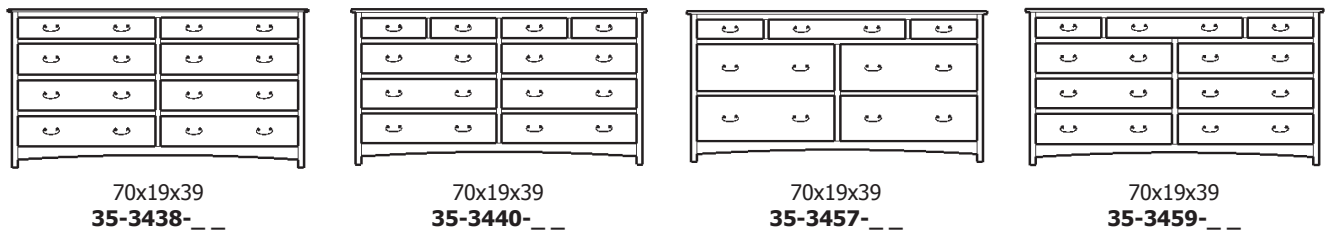

Treasure Collection

Treasure – Double Dressers