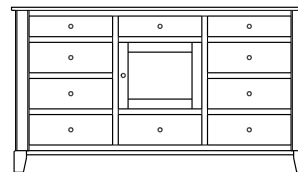

1 adj shelf
72x19x40
35-3730-__
Double Deep: 35-3754-__