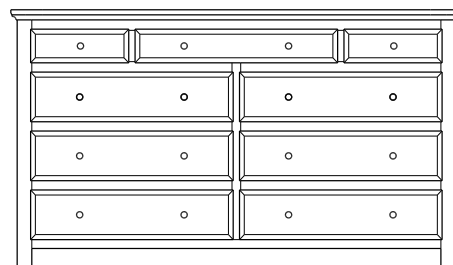

Dresser
73x19x41
35-6059-__