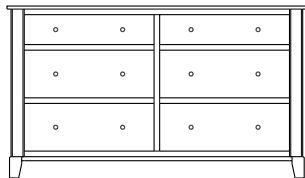

74x19x42
35-3756-__