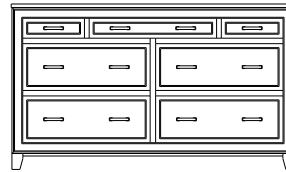

71x19x42
35-5157-__