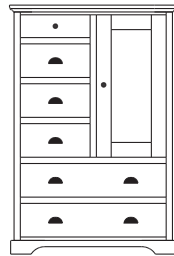

Elegance Collection

Elegance – Armoires, Wardrobes & Mirrors

2 adj shelves
37x19x55
31-3510-__