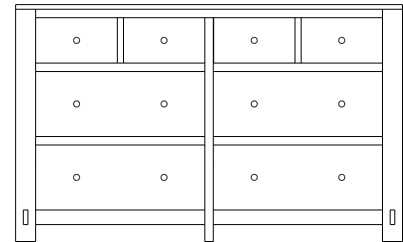

Dresser
63x18x39
35-2387-__