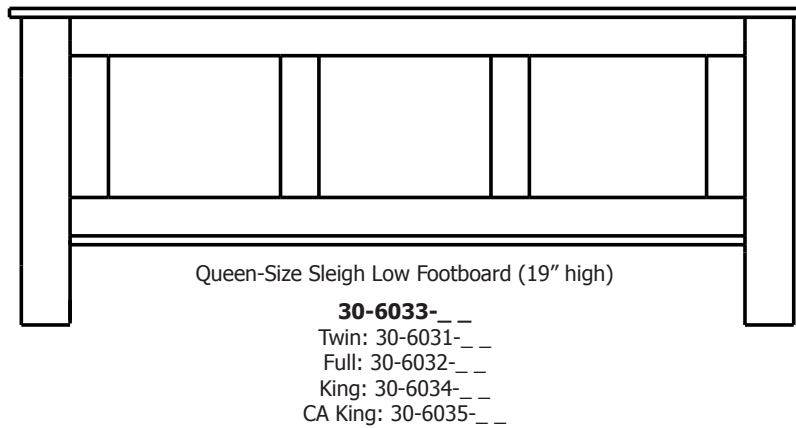

Lansing Collection

Lansing Sleigh – Frame Beds