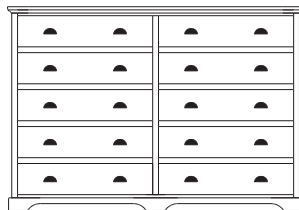

70x19x48
35-3580-__