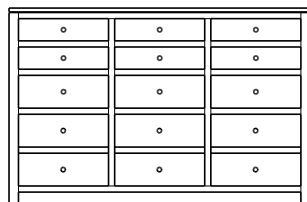

68x18x44
35-3645-__
Double Deep: 35-3673-__