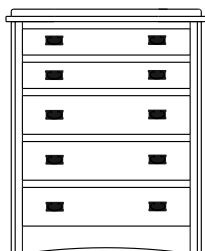

38x19x47
33-3165-__