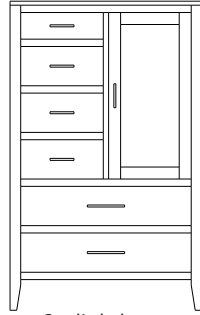

Brighton Collection

Brighton – Armoires, Wardrobes & Mirrors

2 adj shelves
36x18x58
31-1810-__