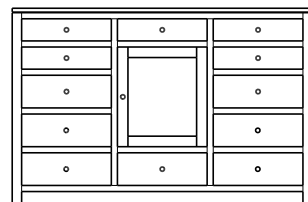

1 adj shelf
68x18x44
35-3682-__
Double Deep: 35-3674-__