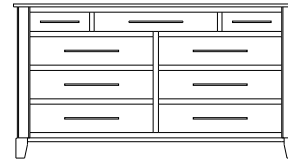

74x19x40
35-4259-__