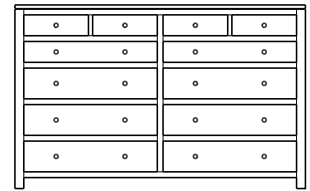

70x18x44
35-3672-__