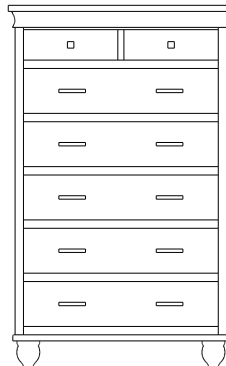

38x19x60
33-4927-__