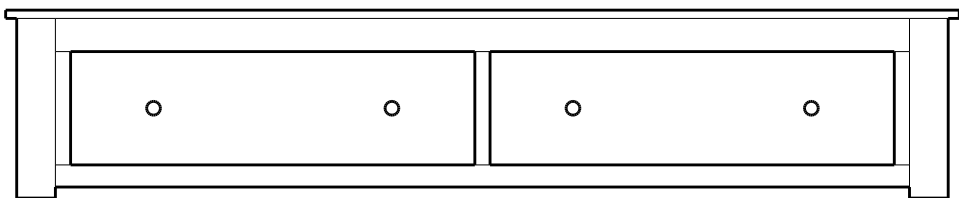

Alternate Beds

Concord Multi Panel Fabric Bed with Footboard Storage – Standard Headboard 55"

* Storage benches on this page have false-front drawers.
Storage area is under the bench seat.

Select **H (Handles Only)** or **K (Knobs Only)** must be specified at the end of the hardware code. Please see notes in front of catalog for additional details.