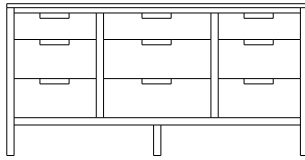

56x18x30
35-1719-__