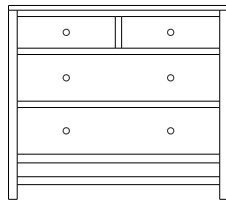

35x18x32
33-6524-__