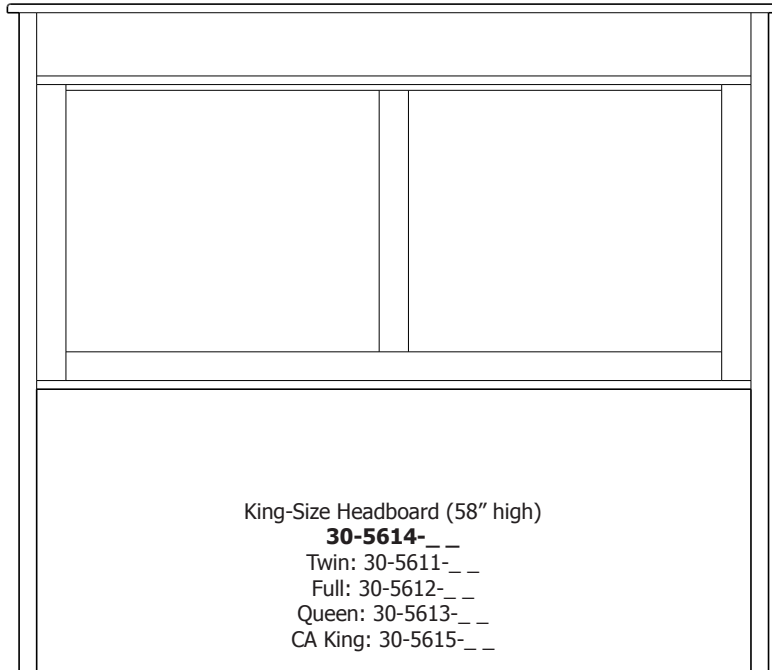

Highland Collection

Highland – Frame Beds