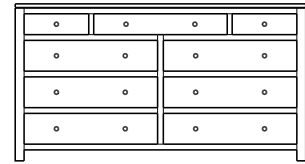

70x18x38
35-3659-__