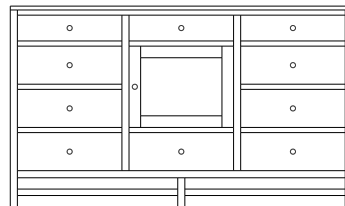

1 adj shelf
66x18x40
35-6530-__
Double Deep: 35-6554-__