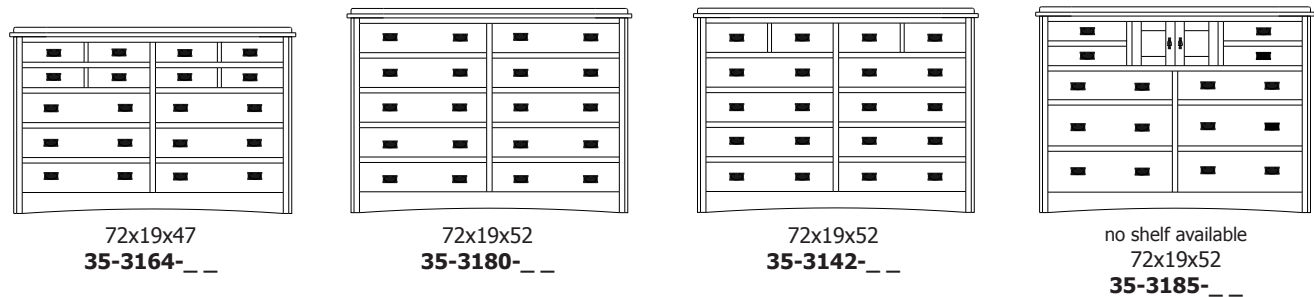

Mission Collection

Mission – Double Dressers