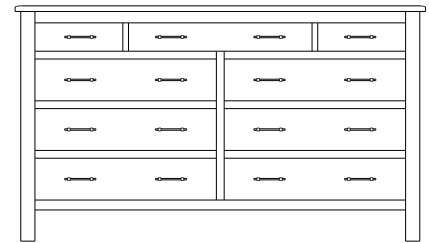

Dresser
73x19x42
35-5259-__