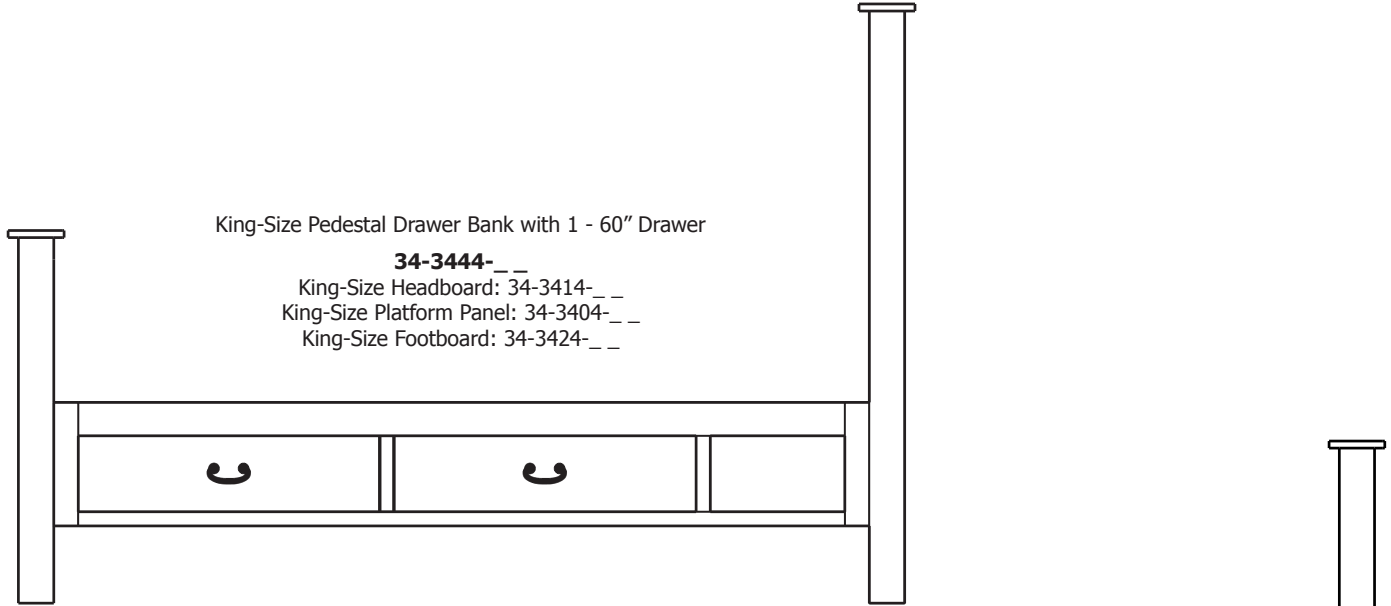

King-Size Pedestal Drawer Bank with 2 - 30" Drawers

Treasure Collection

Treasure – Supreme Pedestal Beds

The Pedestal Drawer Beds found on this page require both the headboard and footboard specified on this page. Beds must be purchased as a complete unit as shown.

King-Size Pedestal Drawer Bank with 1 - 60" Drawer

34-3444-__

King-Size Headboard: 34-3414-__

King-Size Platform Panel: 34-3404-__

King-Size Footboard: 34-3424-__