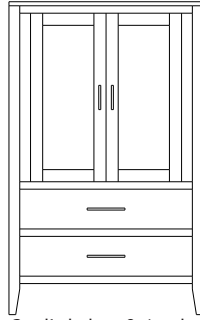

2 adj shelves & 1 pole
36x18x58
31-1850-__
25" Deep: 31-1890-__
Wardrobe: 31-1880-__