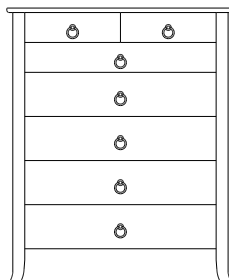

38x20x46
33-5577-__