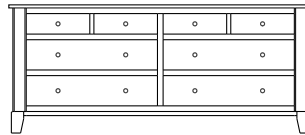

74x19x31
35-3728-__