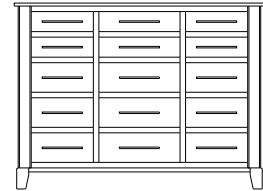

63x19x46
35-4225-__
Double Deep: 35-4233-__