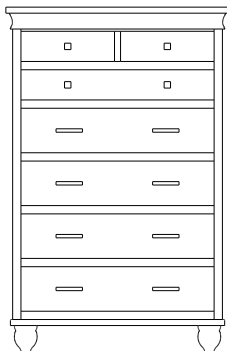

38x19x58
33-4977-__