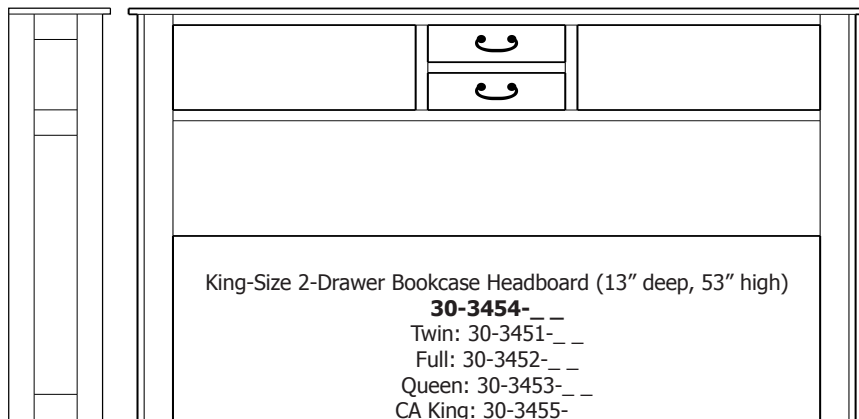

King-Size 2-Drawer Bookcase Headboard (13" deep, 53" high)

30-3454-__
Twin: 30-3451-__
Full: 30-3452-__
Queen: 30-3453-__
CA King: 30-3455-__