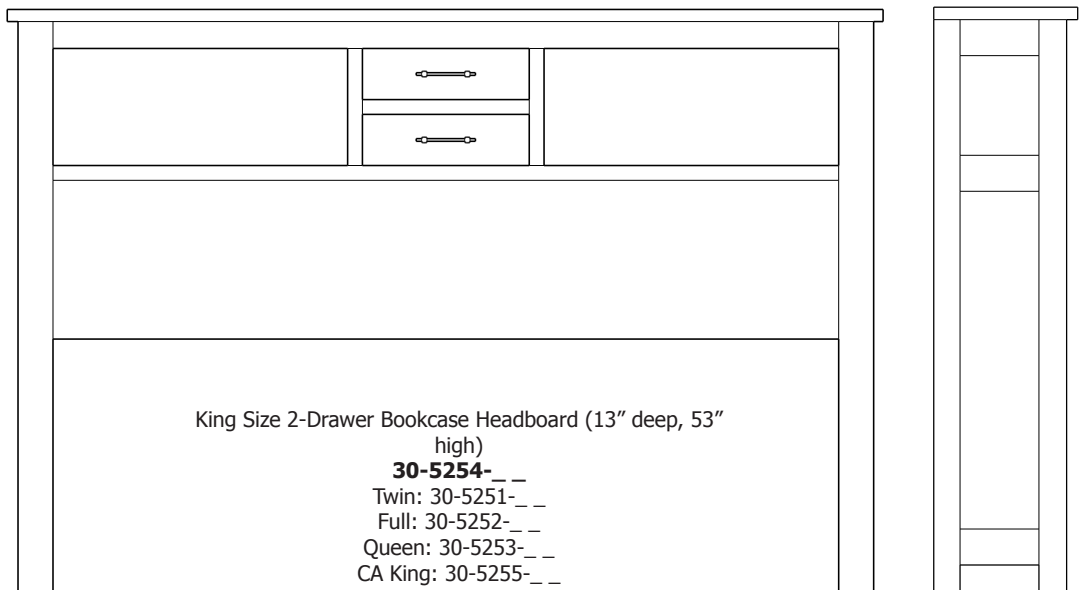

Bryson Collection

Bryson Panel – Frame Bed

BRP2

When ordering furniture in this collection, **H (Handles Only)** or **K (Knobs Only)** must be specified at the end of the hardware code. **HK (Handles and Knobs)** may not be specified. Please see notes in front of catalog for additional details.