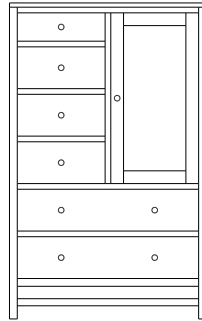

## Studio – Armoires, Wardrobes & Mirrors

2 adj shelves  
35x18x56  
**31-6510**-\_\_

2 adj shelves & 1 pole  
35x18x56  
**31-6550**-\_\_  
25" Deep: 31-6590-\_\_  
Wardrobe: 31-6580-\_\_

1 wardrobe pole  
**Wardrobes - 25" Deep**  
All Two-Door Armoires Can Be  
Ordered With Full Length Doors.