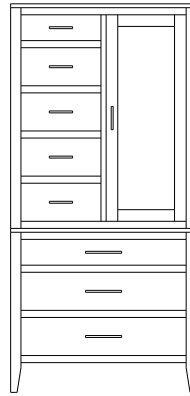

2 adj shelves
36x18x73
31-1813-__