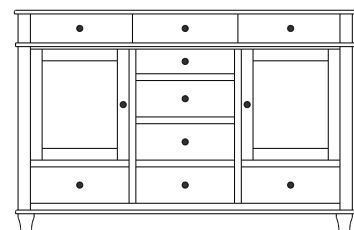

1 adj shelf per door
71x19x45
35-5669-__
Double Deep: 35-5675-__