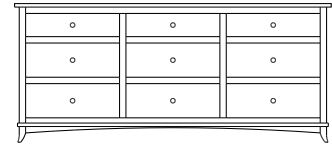

68x20x33
35-4339-__