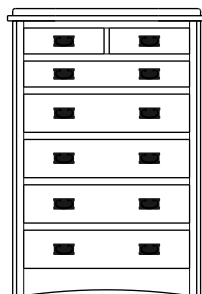

38x19x56
33-3177-__