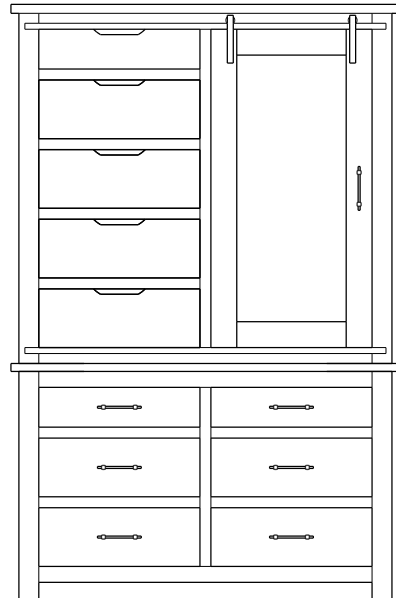

Armoire
50x19x78
31-2016-__

All barn door dressers and armoires on this page cannot be ordered with corner wraps.

H (Handles Only) or **K (Knobs Only)** must be specified at the end of the hardware code. **HK (Handles and Knobs) may not be specified.** Please see notes in front of catalog for additional details.