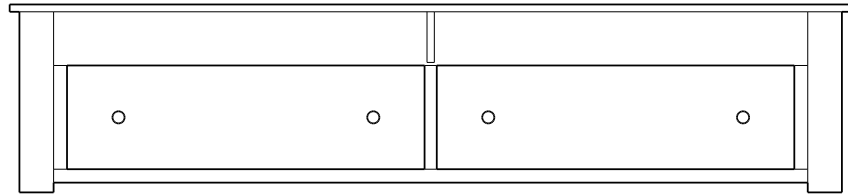

Pedestal Footboards with Bench Top

Pedestal Footboards with Bench Top and Drawers on End

King-Size Pedestal Footboard with Bench Top (20" high)

30-8134-__

Twin: 30-8131-__

Full: 30-8132-__

Queen: 30-8133-__

CA King: 30-8135-__