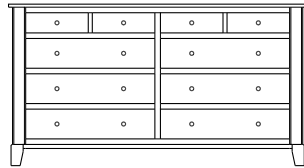

74x19x40
35-3740-__