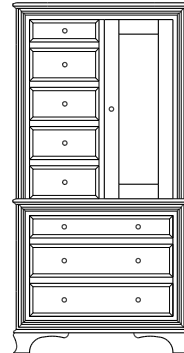

2 adj shelves
40x19x79
31-4013-__