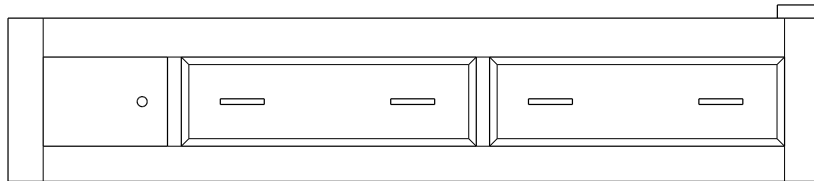

King-Size Pedestal Drawer Bank with 2 - 30" Drawers & 1 Door on Each Side

32-5874-__

King-Size Platform: 32-5894-__

King-Size Footboard Panel: 32-5824-__

*Twin-Size has drawer(s) and door on 1 side. When ordering, please specify which side of the bed the customer wants the drawer(s) and door to be on. When looking at the headboard from the foot of the bed, specify **LSF** (left side facing) or **RSF** (right side facing).

Pedestal Beds with drawers on side do not require/include a headboard. Headboards can be purchased separately.