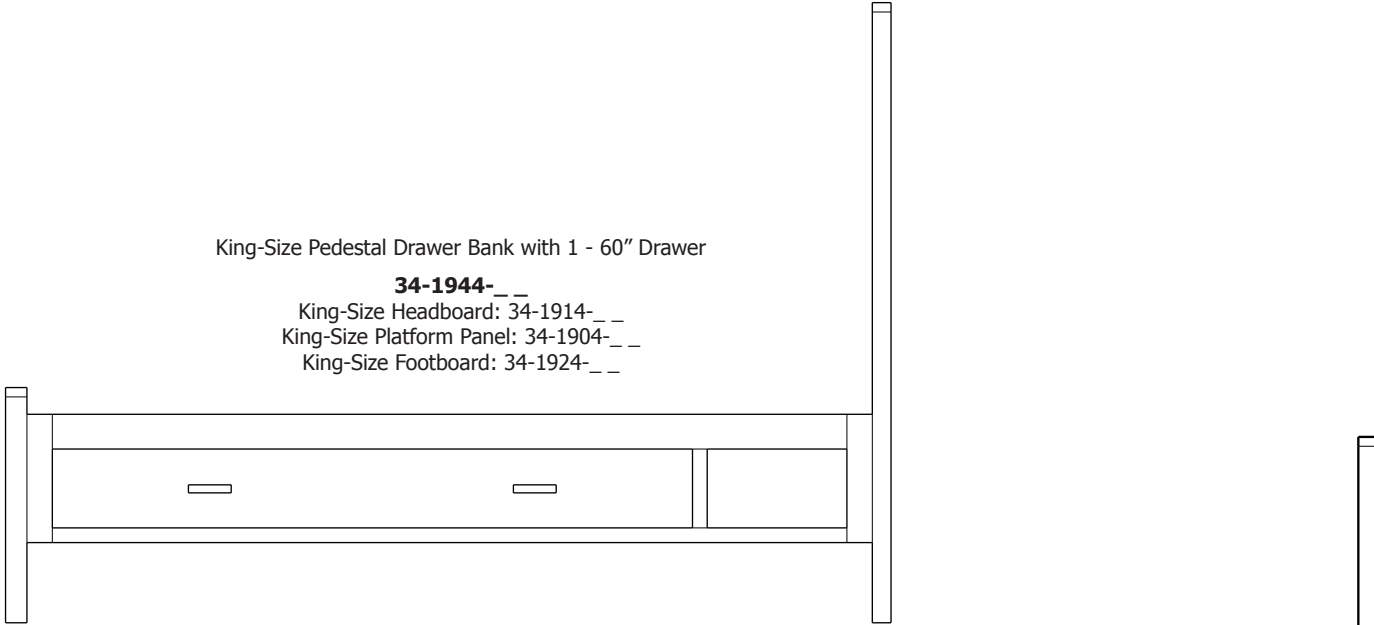

**34-1944-\_\_**

King-Size Headboard: 34-1914-\_\_  
 King-Size Platform Panel: 34-1904-\_\_  
 King-Size Footboard: 34-1924-\_\_

King-Size Pedestal Drawer Bank with 2 - 30" Drawers

**34-1934-\_\_**

King-Size Headboard: 34-1914-\_\_  
 King-Size Platform Panel: 34-1904-\_\_  
 King-Size Footboard: 34-1924-\_\_