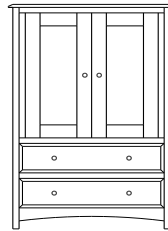

## Simplicity – Armoires, Wardrobes & Mirrors

2 adj shelves  
37x19x56  
**31-3310-\_\_**

2 adj shelves & 1 pole  
37x19x56  
**31-3350-\_\_**  
25" Deep: 31-3390-\_\_  
Wardrobe: 31-3380-\_\_

1 wardrobe pole  
**Wardrobes - 25" Deep**  
All Two-Door Armoires Can Be  
Ordered With Full Length Doors.