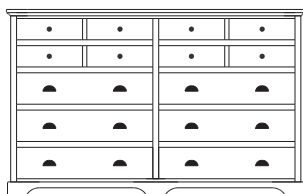

70x19x44
35-3564-__