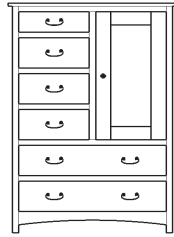

## Treasure – Armoires, Wardrobes & Mirrors

2 adj shelves  
37x19x56  
**31-3410-\_\_**

2 adj shelves & 1 pole  
37x19x56  
**31-3450-\_\_**  
25" Deep: 31-3490-\_\_  
Wardrobe: 31-3480-\_\_

1 wardrobe pole  
**Wardrobes - 25" Deep**  
All Two-Door Armoires Can Be  
Ordered With Full Length Doors.