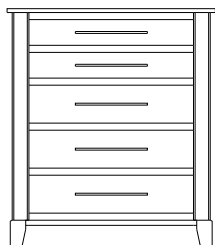

41x19x46
33-4265-__