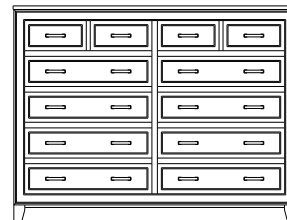

71x19x53
35-5142-__