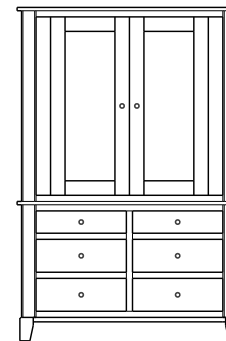

2 adj shelves & 1 pole
50x19x75
31-3756-__
25" Deep: 31-3796-__
Wardrobe: 31-3786-__