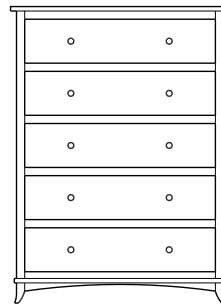

37x20x53
33-4305-__