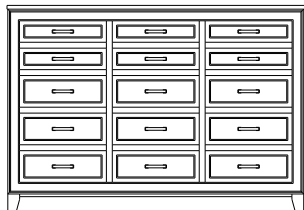

69x19x48
35-5145-__
Double Deep: 35-5173-__