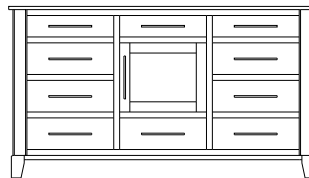

1 adj shelf
72x19x40
35-4230-__
Double Deep: 35-4254-__