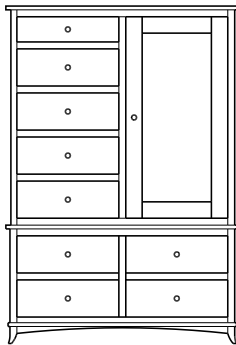

2 adj shelves
47x20x70
31-4314-__