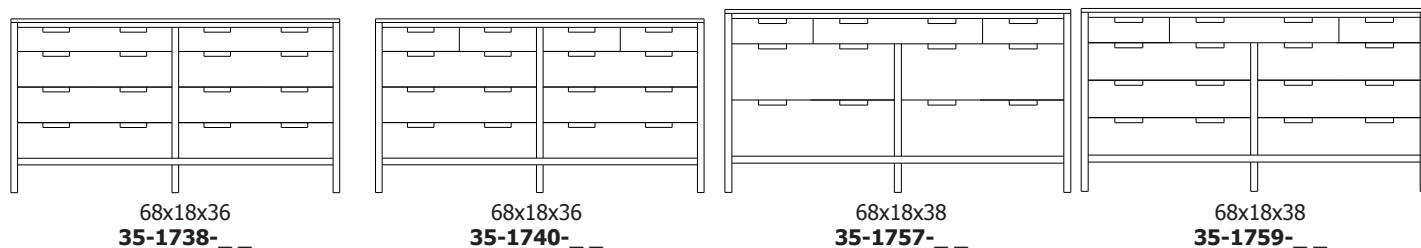

Mid Century Collection

Mid Century – Double Dressers

This collection requires no hardware.
When **H (Handles Only)** or **K (Knobs Only)** are specified they will be installed on flat fronts. **HK (Handles and Knobs)** is not available.