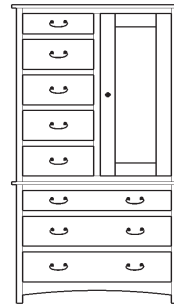

2 adj shelves
37x19x73
31-3413-__