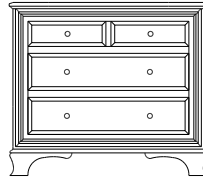

40x19x34
33-4024-__