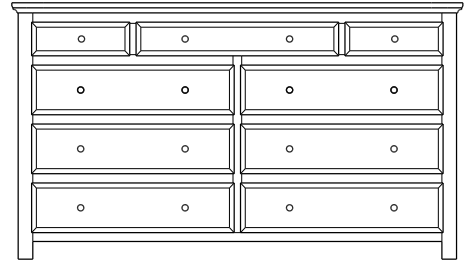

Dresser
73x19x41
35-4459-__