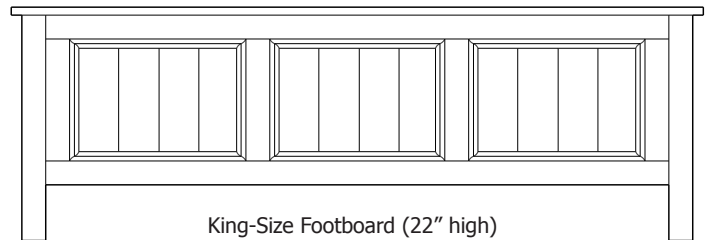

King-Size Footboard (22" high)

34-5724-__

When ordering furniture in this collection, **H (Handles Only)**, **K (Knobs Only)**, or **HK (Handles and Knobs)** must be specified at the end of the hardware code. When ordering **HK (Handles and Knobs)**, Handle and Knob locations will be **only** as shown on the Line Art drawings. Please see notes in front of catalog for additional details.

BLP6