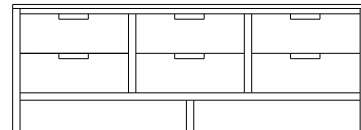

66x18x25
35-1746-__