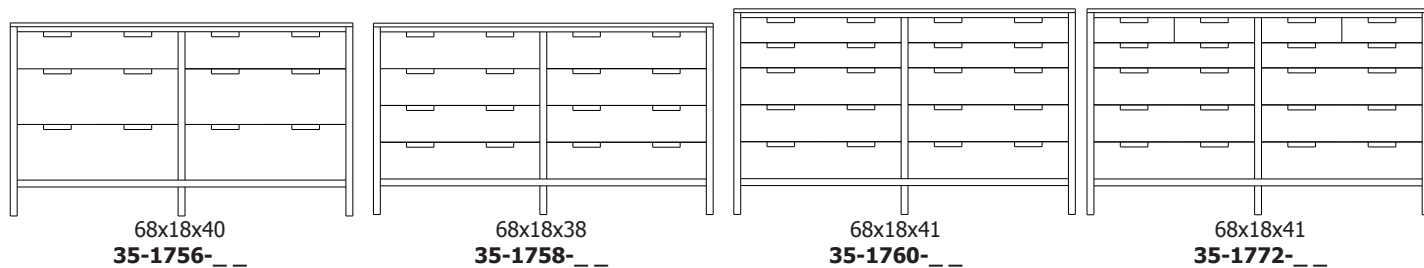

Mid Century Collection

Mid Century – Double Dressers

This collection requires no hardware.
When **H (Handles Only)** or **K (Knobs Only)** are specified they will be installed on flat fronts. **HK (Handles and Knobs)** is not available.