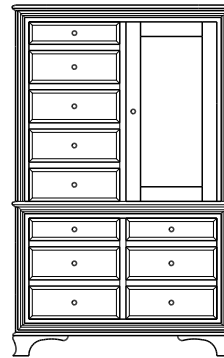

2 adj shelves
50x19x79
31-4016-__