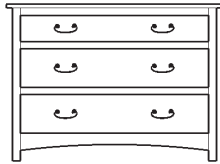

37x19x30
33-3433-__