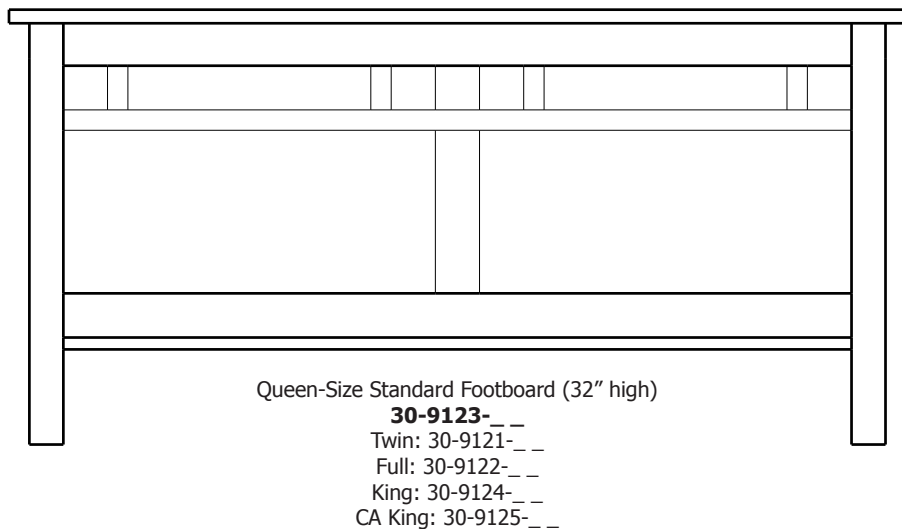

Alternate Beds

Heartland Panel – Frame Bed