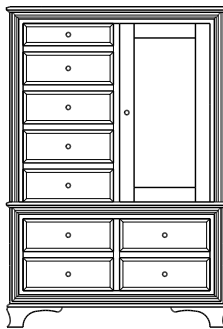

2 adj shelves
50x19x72
31-4014-__