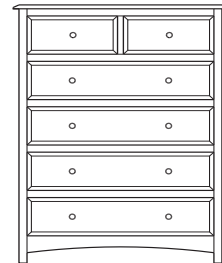

37x19x50
33-3326-__