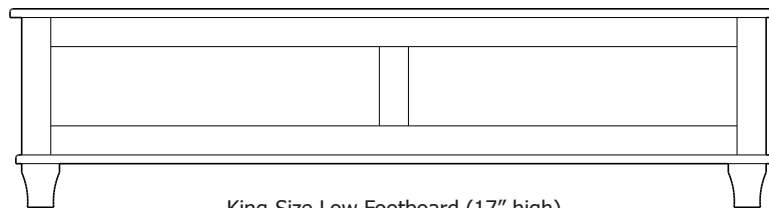

Highland Collection

Highland – Frame Beds