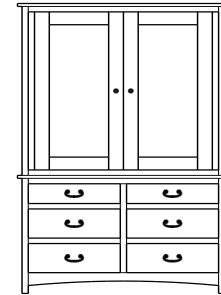

2 adj shelves & 1 pole
47x19x73
31-3456-__
25" Deep: 31-3496-__
Wardrobe: 31-3486-__