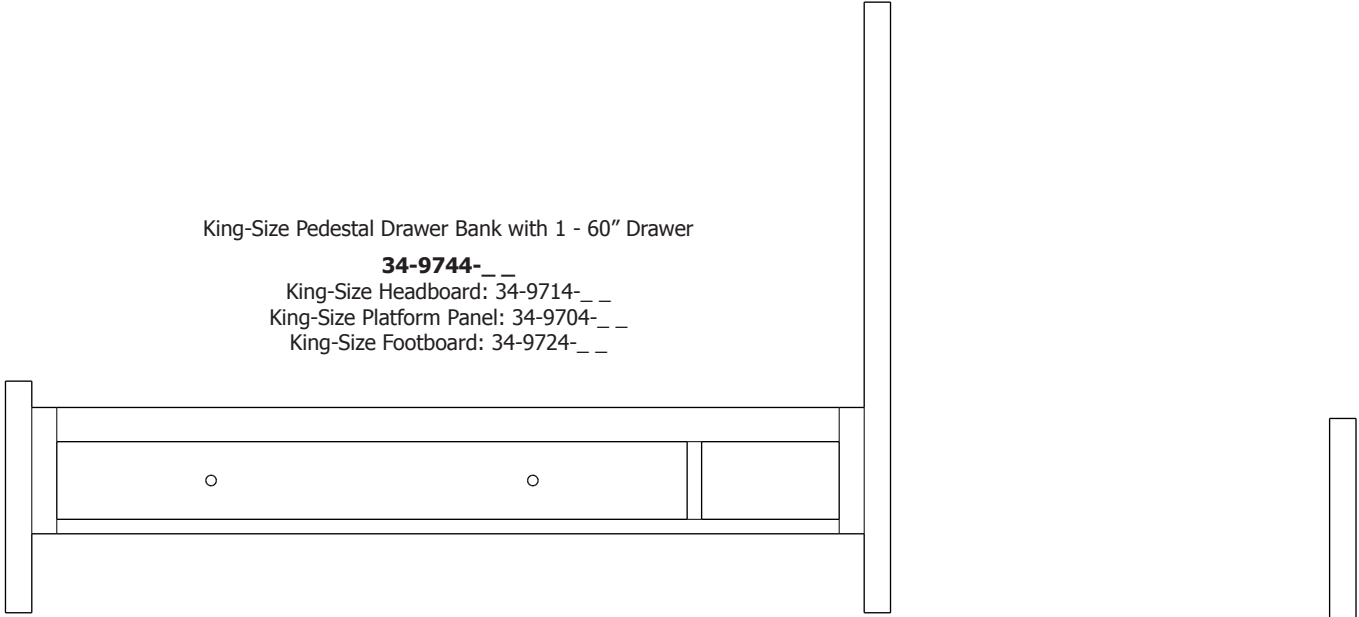

Holmes Collection

Holmes Panel – Supreme Pedestal Beds

The Pedestal Drawer Beds found on this page require both the headboard and footboard specified on this page.
Beds must be purchased as a complete unit as shown.

King-Size Pedestal Drawer Bank with 1 - 60" Drawer

34-9744-__

King-Size Headboard: 34-9714-__

King-Size Platform Panel: 34-9704-__

King-Size Footboard: 34-9724-__

King-Size Pedestal Drawer Bank with 2 - 30" Drawers

34-9734-__

King-Size Headboard: 34-9714-__

King-Size Platform Panel: 34-9704-__

King-Size Footboard: 34-9724-__