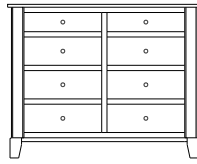

50x19x40
35-3718-__