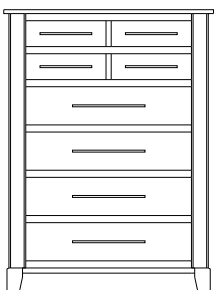

41x19x55
33-4268-__