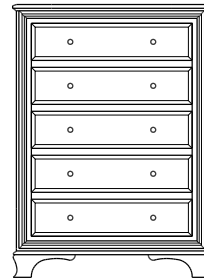

40x19x53
33-4005-__