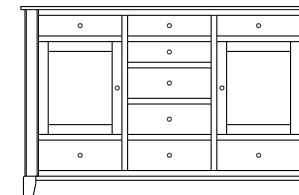

1 adj shelf per door
72x19x46
35-3769-__
Double Deep: 35-3775-__

When ordering furniture in this collection, **H (Handles Only)** or **K (Knobs Only)** must be specified at the end of the hardware code. **HK (Handles and Knobs)** may not be specified. When specifying **K (Knobs Only)**, Knobs will be recessed in pockets as shown in the color pages unless flat fronts are specified. Please see notes in front of catalog for additional details.