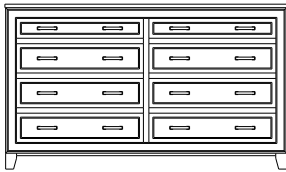

71x19x42
35-5138-__