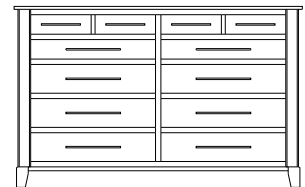

74x19x46
35-4272-__