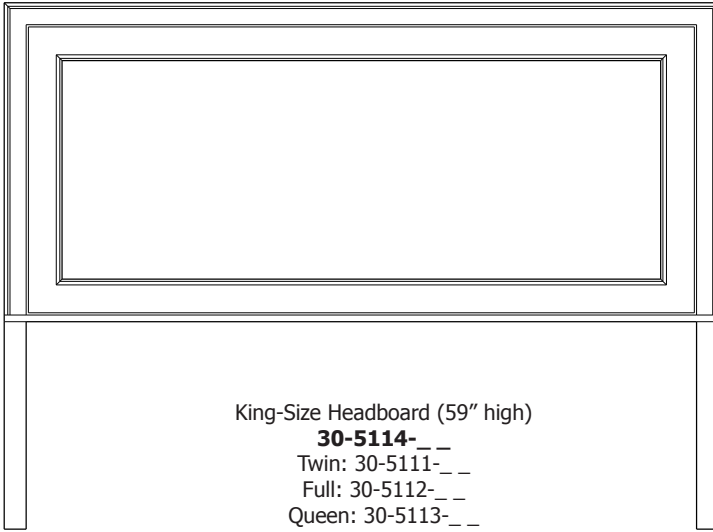

## Summerville – Frame Beds and Bookcase Headboards

King-Size Headboard (59" high)

**30-5114-**\_\_  
Twin: 30-5111-\_\_  
Full: 30-5112-\_\_  
Queen: 30-5113-\_\_  
CA King: 30-5115-\_\_

King-Size Standard Footboard (36" high)