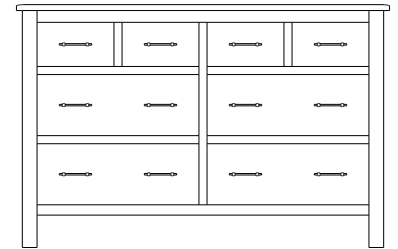

Dresser
64x19x42
35-5287-__