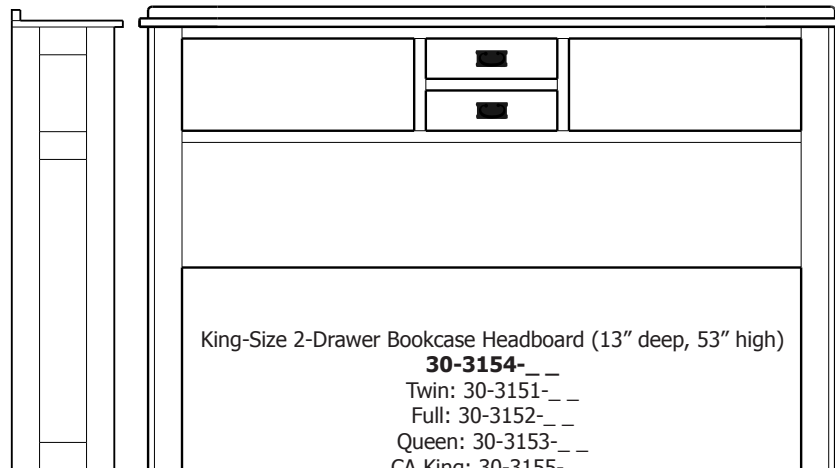

King-Size 2-Drawer Bookcase Headboard (13" deep, 53" high)

30-3154-__
Twin: 30-3151-__
Full: 30-3152-__
Queen: 30-3153-__
CA King: 30-3155-__