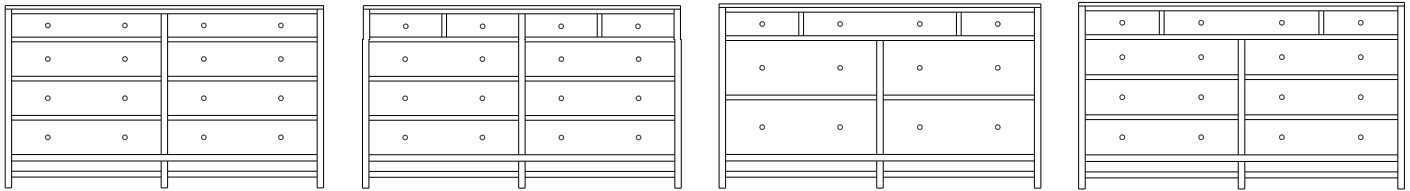

68x18x40
35-6538-__

68x18x40
35-6540-__

68x18x40
35-6557-__

68x18x40
35-6559-__