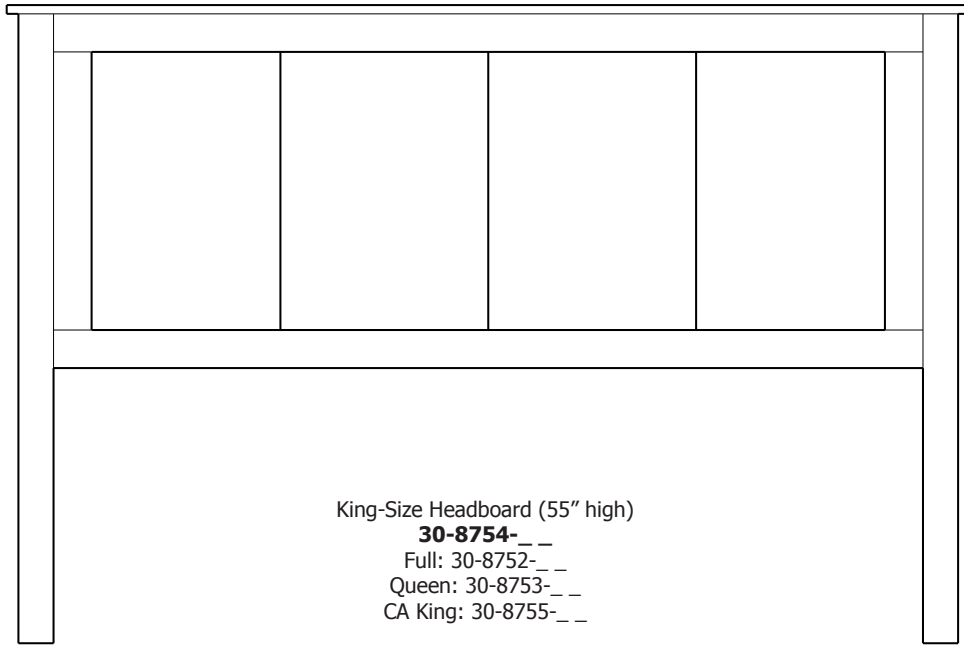

Full Fabric Beds

Concord Multi Panel Full Fabric Frame Bed