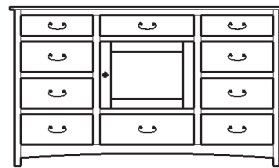

1 adj shelf
59x19x39
35-3410-__
Double Deep: 35-3414-__