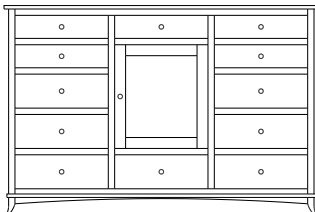

1 adj shelf
68x20x48
35-4382-__
Double Deep: 35-4374-__