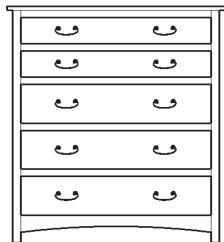

37x19x45
33-3465-__