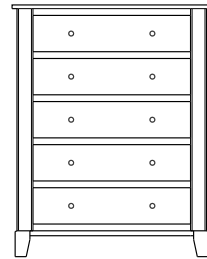

41x19x51
33-3705-__