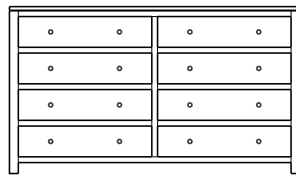

70x18x40
35-3658-__