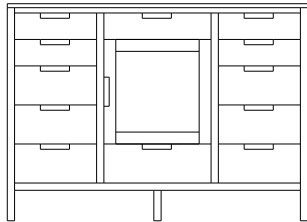

1 adj shelf
56x18x41
35-1762-__
Double Deep: 35-1734-__