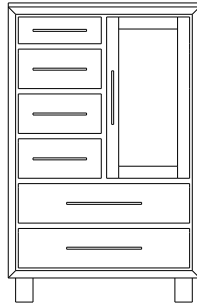

Orchard Collection

Orchard – Armoires, Wardrobes & Mirrors

2 adj shelves
37x19x56
31-6610-__