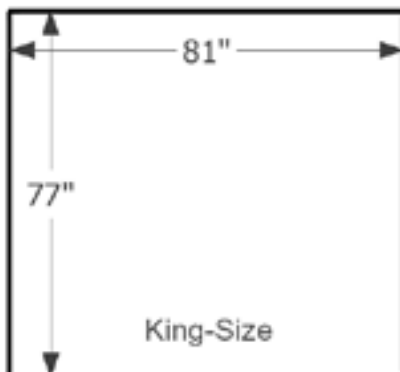

## Retail Catalog Slat Platforms

Optional Plywood Platform for all Beds with Slats (does not replace slats)

PROD CODE	Description	Price
30-8591-50	Twin-Size Platform – Birch	333.00

PROD CODE	Description	Price
30-8592-50	Full-Size Platform – Birch	380.00
30-8593-50	Queen-Size Platform – Birch	440.00