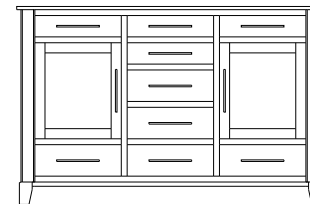

1 adj shelf per door
72x19x46
35-4269-__
Double Deep: 35-4275-__