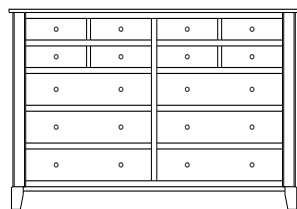

74x19x46
35-3764-__