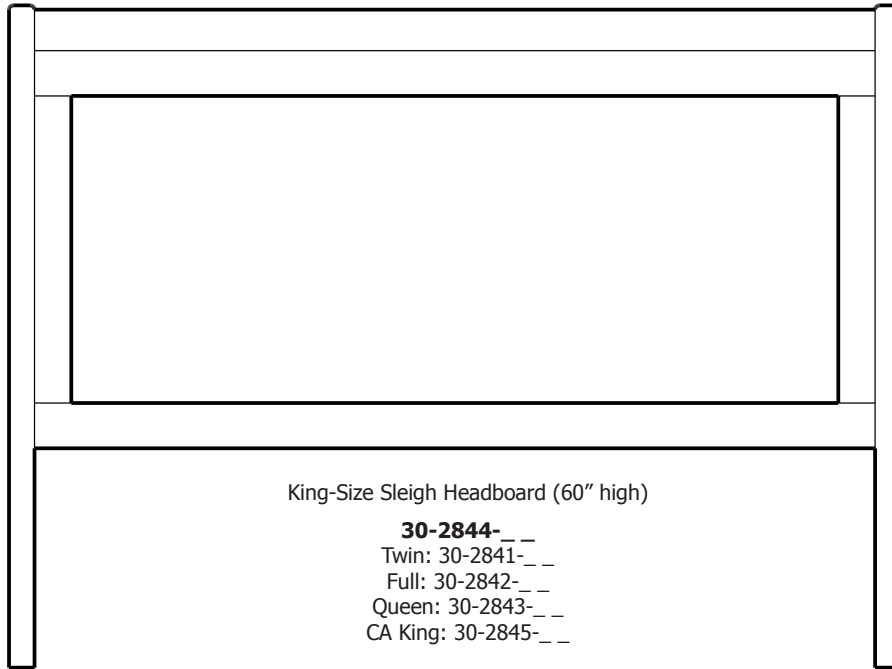

Lewiston Collection

Lewiston Single Panel – Fabric Sleigh Beds