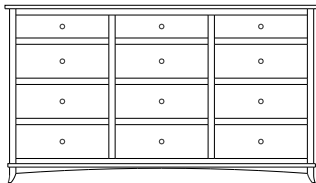

68x20x42
35-4352-__
Double Deep: 35-4353-__