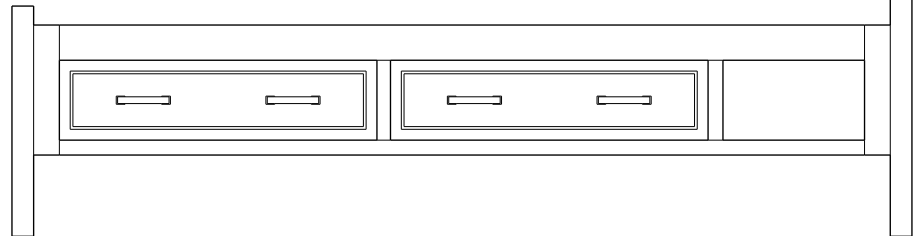

*Twin-Size has drawer(s) and door on 1 side.
When ordering, please specify which side of the bed the customer wants the drawer(s) and door to be on. When looking at the headboard from the foot of the bed, specify **LSF** (left side facing) or **RSF** (right side facing).