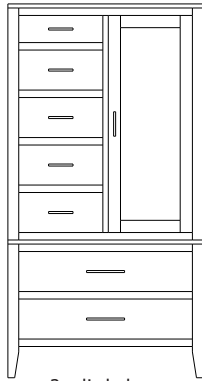

2 adj shelves
36x18x68
31-1812-__