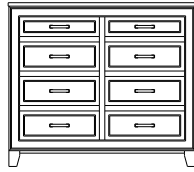

48x19x42
35-5118-__