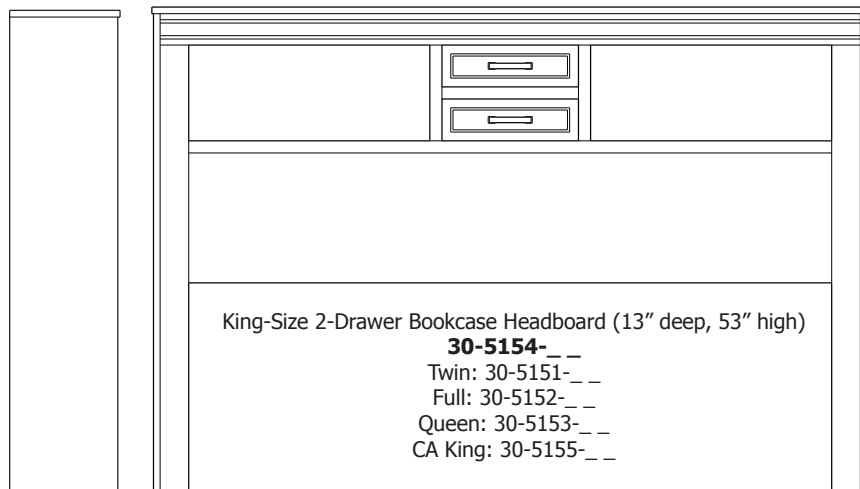

King-Size 2-Drawer Bookcase Headboard (13" deep, 53" high)

30-5154-__
Twin: 30-5151-__
Full: 30-5152-__
Queen: 30-5153-__
CA King: 30-5155-__

SUP2

When ordering furniture in this collection, The following hardware is excluded as it is incompatible with the framed drawer design: **30-41, 30-42, 30-43, 30-46, 30-47 and 30-48.**

All other hardware IS available with this collection. When ordering other hardware choices, **H (Handles Only)** or **K (Knobs Only)** must be specified at the end of the hardware code. **HK (Handles and Knobs)** may not be specified. Please see notes in front of catalog for additional details.