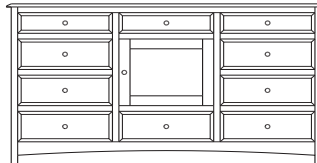

1 adj shelf
68x19x39
35-3330-__
Double Deep: 35-3354-__