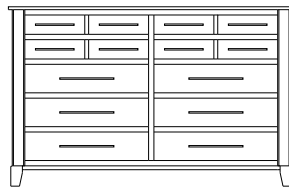

74x19x46
35-4264-__