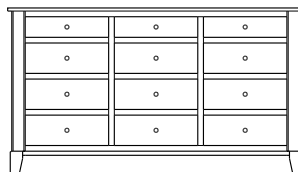

72x19x40
35-3752-__
Double Deep: 35-3753-__