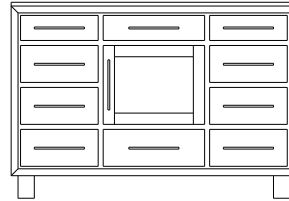

1 adj shelf
59x18x40
35-6610-__
Double Deep: 35-6614-__