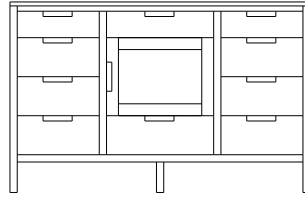

1 adj shelf
56x18x36
35-1710-__
Double Deep: 35-1714-__