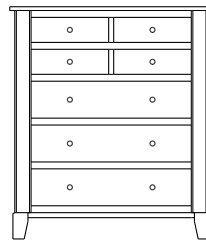

41x19x46
33-3767-__