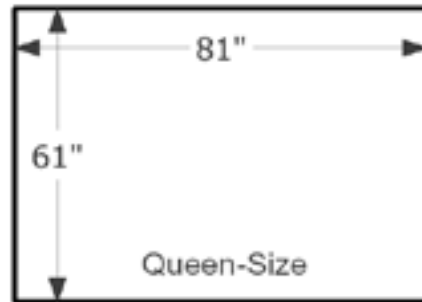

## Retail Catalog Slat Platforms

Optional Plywood Platform for all Beds with Slats (does not replace slats)

PROD CODE	Description	Price
30-8591-50	Twin-Size Platform – Birch	333.00

PROD CODE	Description	Price
30-8592-50	Full-Size Platform – Birch	380.00
30-8593-50	Queen-Size Platform – Birch	440.00