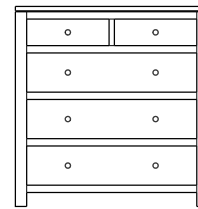

36x18x38
33-3625-__