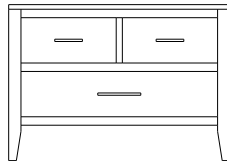

36x18x26
33-1823-__