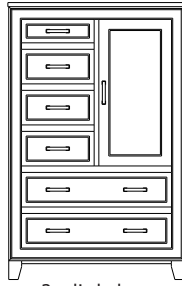

Summerville Collection

Summerville – Armoires, Wardrobes & Mirrors

2 adj shelves
38x19x59
31-5110-__