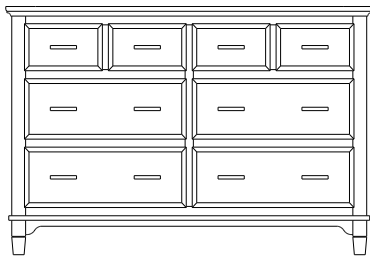

Dresser
64x19x40
35-5837-__