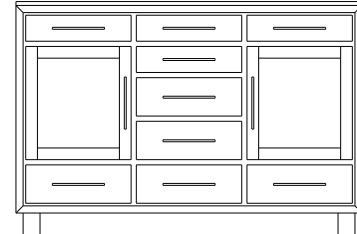

1 adj shelf per door  
66x18x47  
**35-6669-\_\_**  
Double Deep: 35-6675-\_\_

When ordering furniture in this collection, **H (Handles Only)** or **K (Knobs Only)** must be specified at the end of the hardware code. **HK (Handles and Knobs)** may not be specified. Please see notes in front of catalog for additional details.