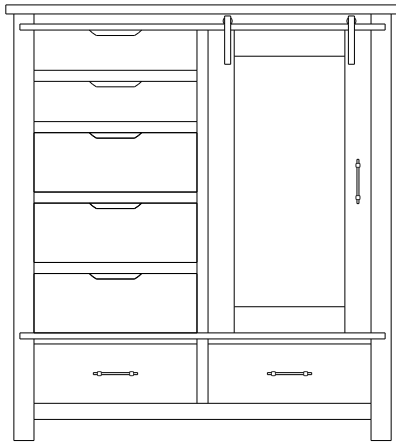

Greenfield Collection

Greenfield – Case Goods

Dresser
50x19x57
35-2023-__