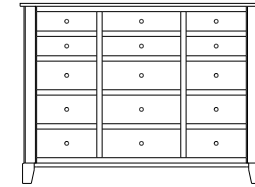

63x19x46
35-3725-__
Double Deep: 35-3733-__