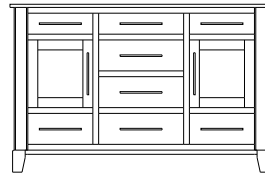

1 adj shelf per door
63x19x40
35-4248-__
Double Deep: 35-4215-__