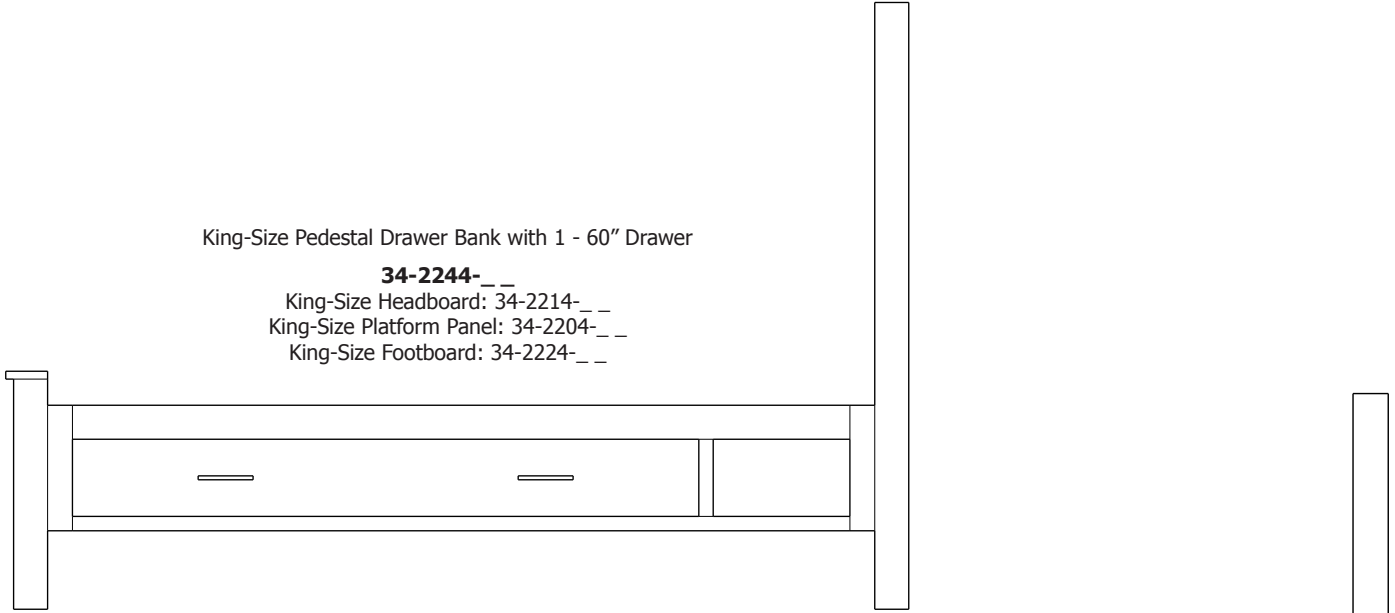

King-Size Pedestal Drawer Bank with 1 - 60" Drawer

**34-2244-\_\_**

King-Size Headboard: 34-2214-\_\_

King-Size Platform Panel: 34-2204-\_\_

King-Size Footboard: 34-2224-\_\_

King-Size Pedestal Drawer Bank with 2 - 30" Drawers