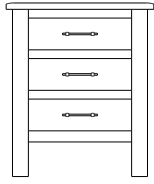

Laurel Collection

Laurel – Case Goods

Nightstand
23x19x28
37-5905-__