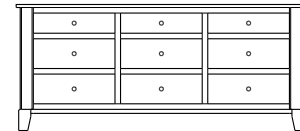

72x19x34
35-3739-__