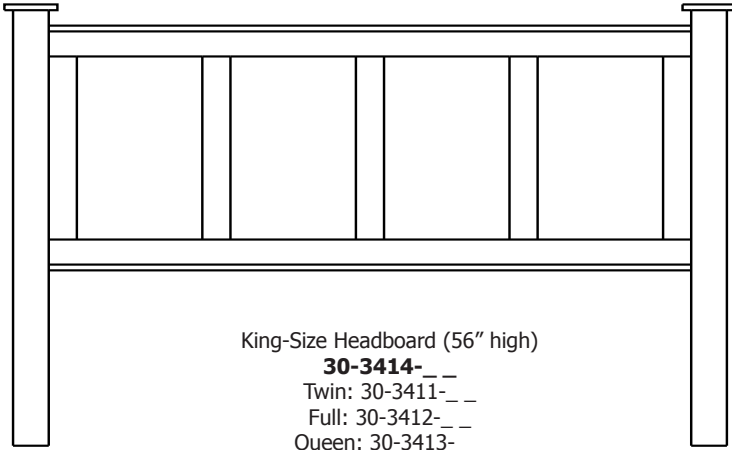

Treasure Collection

Treasure – Frame Beds and Bookcase Headboards

King-Size Headboard (56" high)

30-3414-__
Twin: 30-3411-__
Full: 30-3412-__
Queen: 30-3413-__
CA King: 30-3415-__