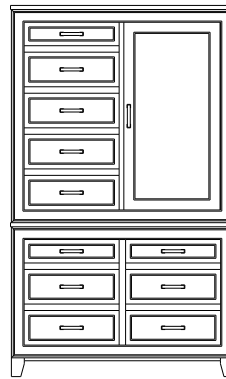

2 adj shelves
48x19x78
31-5116-__