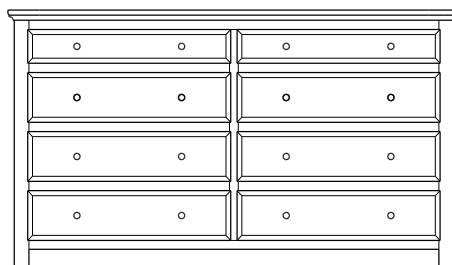

Dresser
73x19x41
35-6038-__