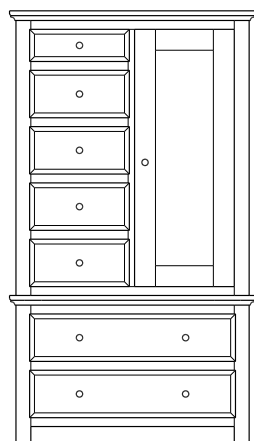

Armoire
40x19x71
31-6012-__