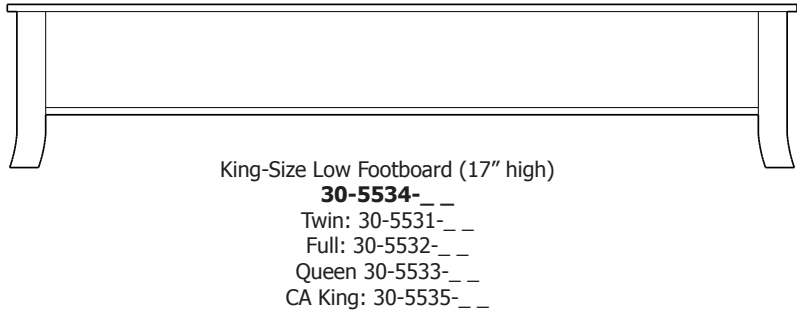

Carolina Collection

Carolina Bow Front – Frame Beds

When ordering furniture in this collection, **K (Knobs Only)**, must be specified at the end of the hardware code. Please see notes in front of catalog for additional details.