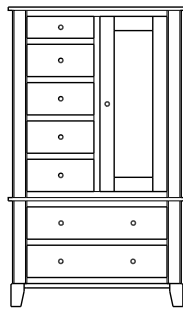

## Cosmopolitan – Armoires, Wardrobes & Mirrors

2 adj shelves  
41x19x58  
**31-3710-\_\_**

2 adj shelves & 1 pole  
41x19x58  
**31-3750-\_\_**  
25" Deep: 31-3790-\_\_  
Wardrobe: 31-3780-\_\_

1 wardrobe pole  
**Wardrobes - 25" Deep**  
All Two-Door Armoires Can Be  
Ordered With Full Length Doors.