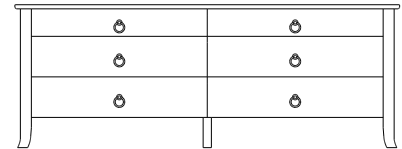

71x20x26
35-5536-__