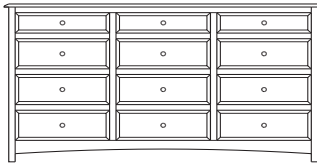

68x19x39
35-3352-__
Double Deep: 35-3353-__