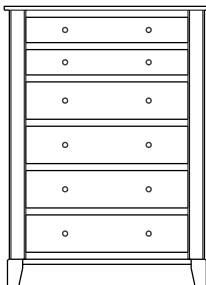

41x19x55
33-3746-__