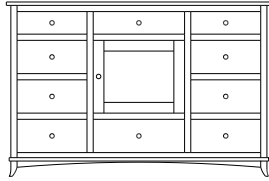

1 adj shelf
59x20x42
35-4310-__
Double Deep: 35-4314-__