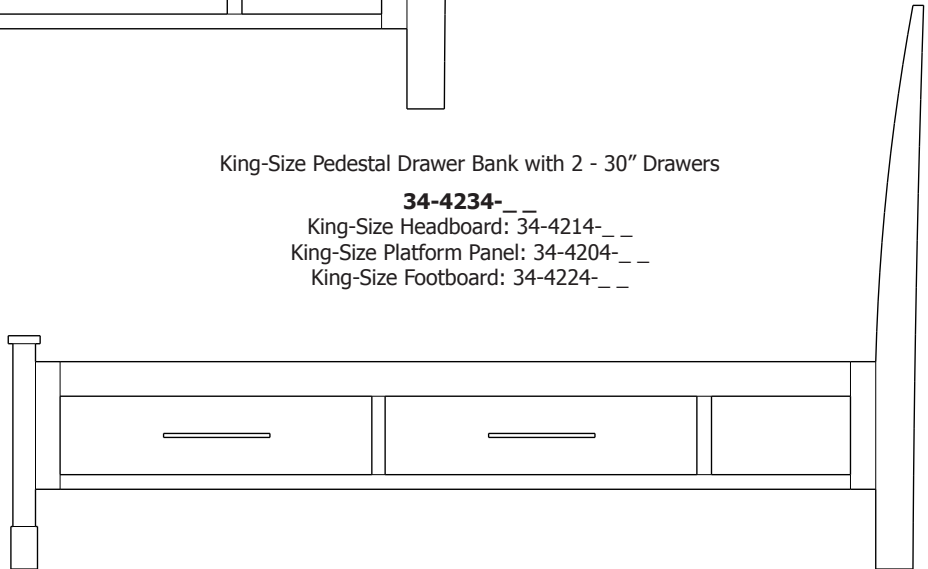

King-Size Pedestal Drawer Bank with 2 - 30" Drawers

34-4234-__

King-Size Headboard: 34-4214-__
King-Size Platform Panel: 34-4204-__
King-Size Footboard: 34-4224-__

*Twin-Size has drawer(s) and door on 1 side. When ordering, please specify which side of the bed the customer wants the drawer(s) and door to be on. When looking at the headboard from the foot of the bed, specify **LSF** (left side facing) or **RSF** (right side facing).