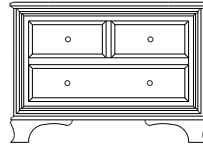

40x19x28
33-4023-__