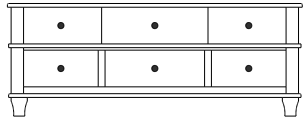

Highland Collection

Highland – Triple Dressers

61x19x24
35-5606-__