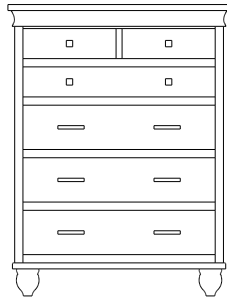

38x19x49
33-4976-__