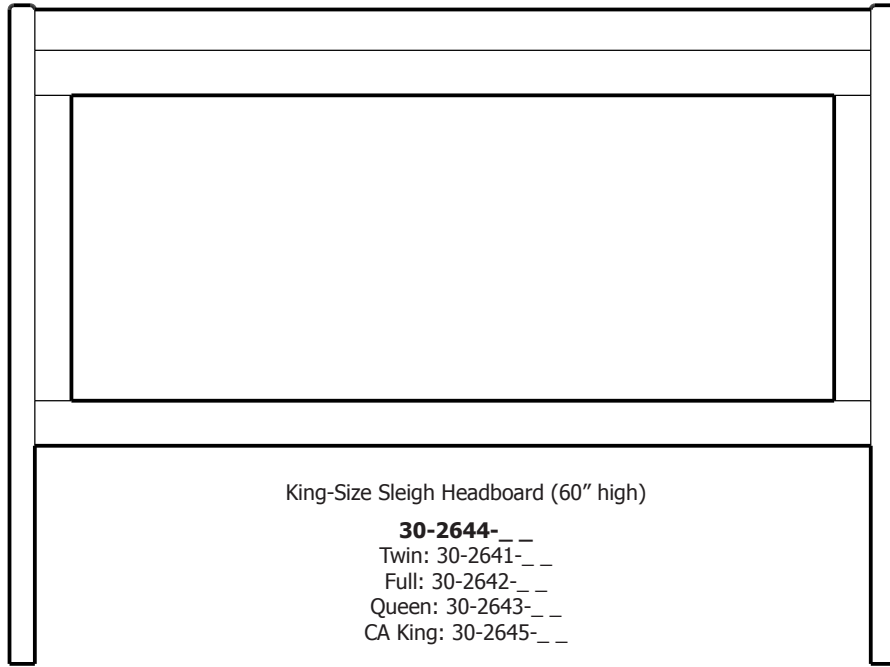

Lansing Collection

Lansing Single Panel – Fabric Sleigh Beds