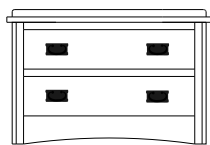

Mission Collection

Mission – Chests

38x19x25
33-3142-__