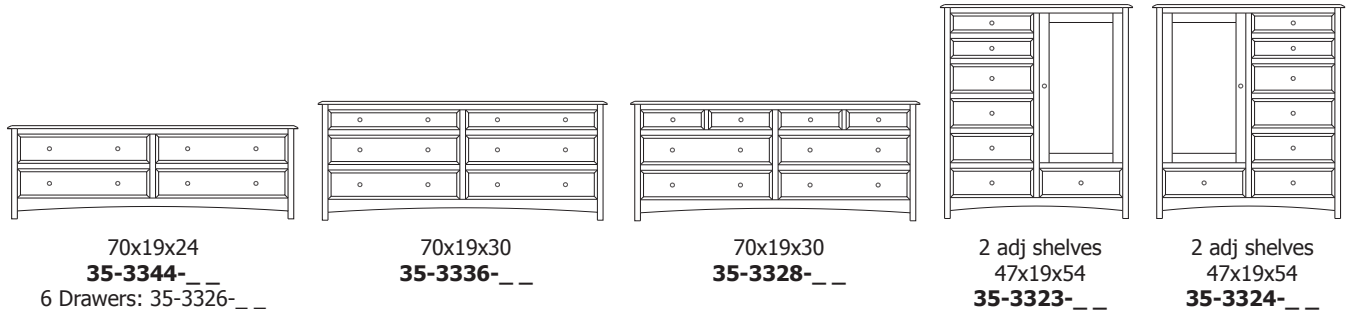

Simplicity Collection

Simplicity – Double Dressers