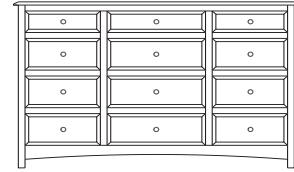

59x19x39
35-3332-__
Double Deep: 35-3313-__