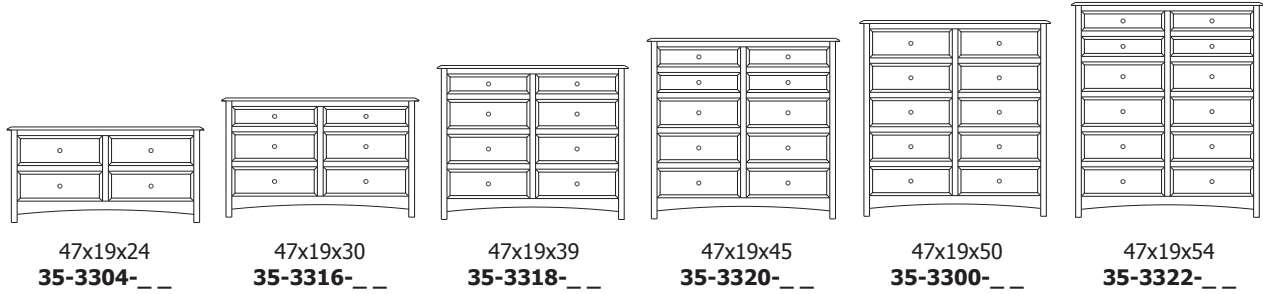

Simplicity Collection

Simplicity – Double Dressers