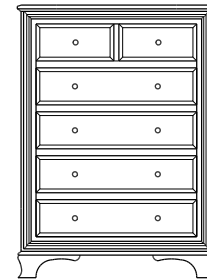

40x19x53
33-4026-__