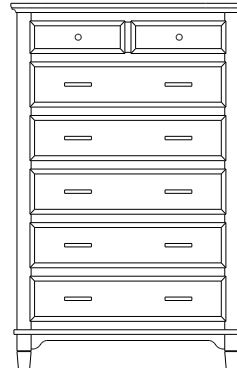

Chest
40x19x57
33-5827-__