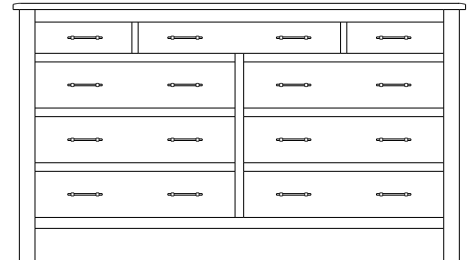

Dresser
73x19x42
35-5959-__