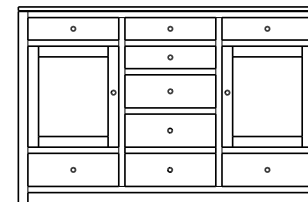

1 adj shelf per door
68x18x44
35-3669-__
Double Deep: 35-3675-__