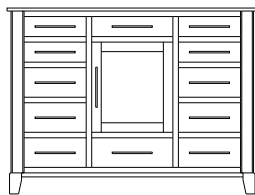

1 adj shelf
63x19x46
35-4262-__
Double Deep: 35-4234-__