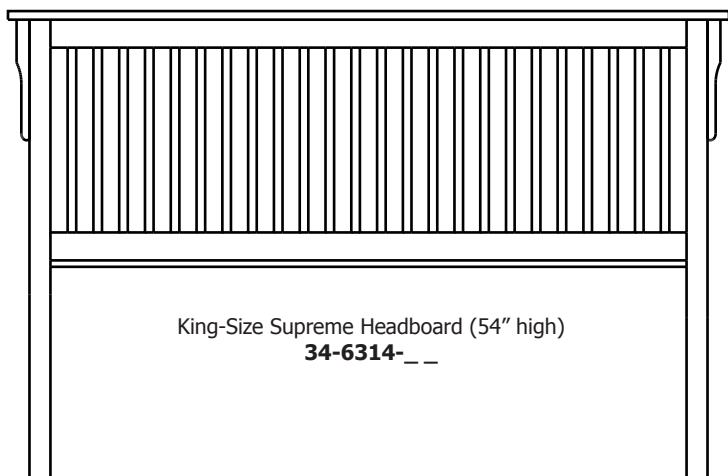

King-Size Supreme Headboard (54" high)

34-6314-__