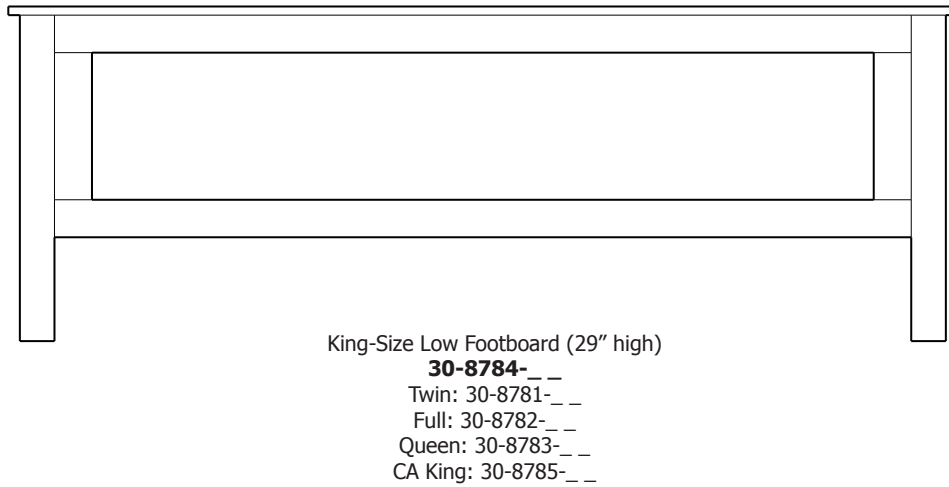

Full Fabric Beds

Concord Single Panel Full Fabric Frame Bed