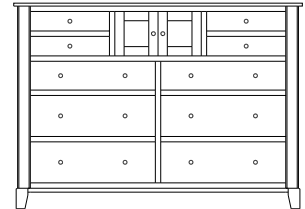

no shelf available
74x19x51
35-3785-__