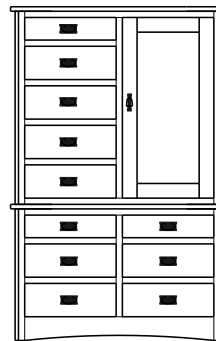

2 adj shelves
48x19x74
31-3116-__