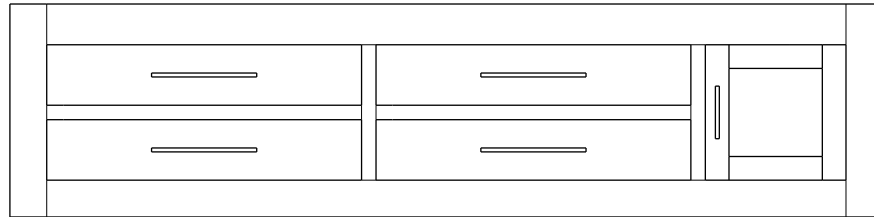

## Orchard – Captain’s Beds

Please refer to the *Simplicity* section for color photos.

Queen-size Captain's Bed Drawer Bank with 2 -30" Deep Drawers & 1 Door on the Right Side.  
Queen-Size Captain's Bed Drawer Bank with 4 – 30" Drawers & 1 Door on Left Side.