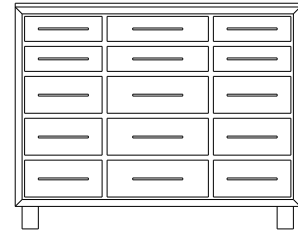

59x18x47
35-6625-__
Double Deep: 35-6633-__