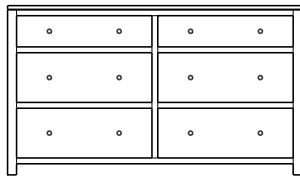

70x18x40
35-3656-__