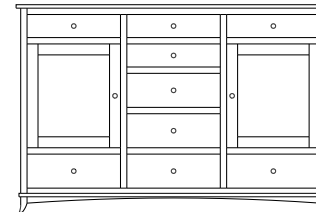

1 adj shelf per door
68x20x48
35-4369-__
Double Deep: 35-4375-__