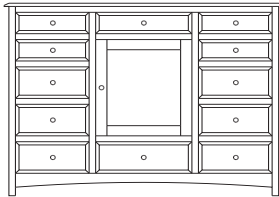

1 adj shelf
59x19x45
35-3362-__
Double Deep: 35-3334-__