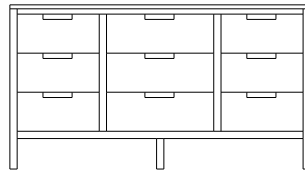

56x18x32
35-1717-__