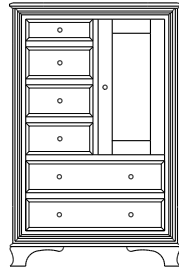

Classic Collection

Classic – Armoires, Wardrobes & Mirrors

2 adj shelves
40x19x59
31-4010-__