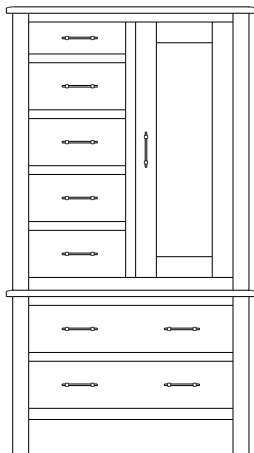

Armoire
39x19x70
31-5212-__