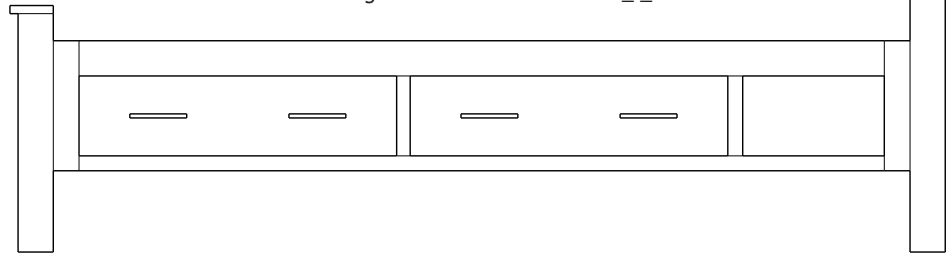

Cabin Collection

Cabin Panel – Supreme Pedestal Beds

The Pedestal Drawer Beds found on this page require both the headboard and footboard specified on this page.
Beds must be purchased as a complete unit as shown.

King-Size Pedestal Drawer Bank with 1 - 60" Drawer

34-2244-__

King-Size Headboard: 34-2214-__

King-Size Platform Panel: 34-2204-__

King-Size Footboard: 34-2224-__

King-Size Pedestal Drawer Bank with 2 - 30" Drawers

34-2234-__

King-Size Headboard: 34-2214-__

King-Size Platform Panel: 34-2204-__

King-Size Footboard: 34-2224-__

Queen-Size Supreme Headboard (54" high)

34-2213-__

Queen-Size Supreme Footboard (22" high)

34-2223-__

CBP8

When ordering furniture in this collection, **H (Handles Only)**, or **K (Knobs Only)**, must be specified at the end of the hardware code.

HK (Handles and Knobs) may not be specified.