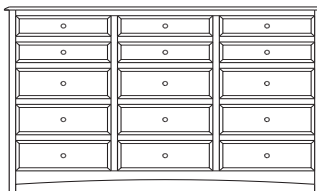

68x19x45
35-3345-__
Double Deep: 35-3373-__