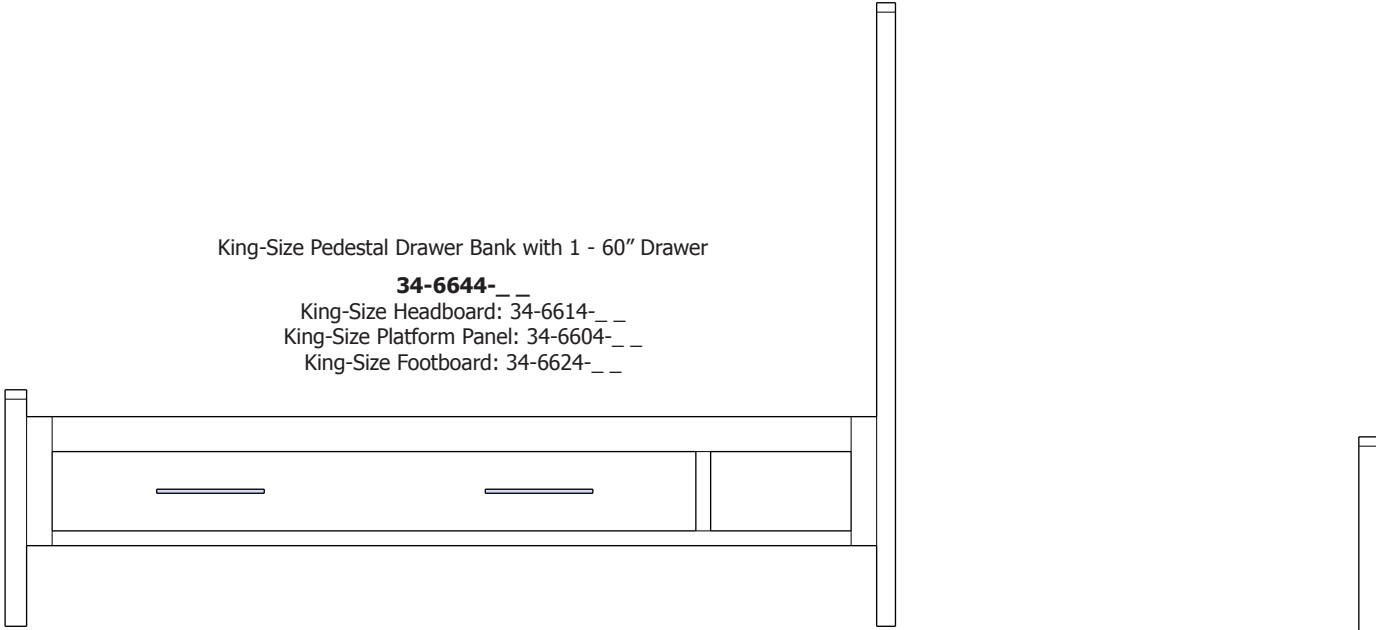

Orchard Collection

Orchard – Supreme Pedestal Beds

The Pedestal Drawer Beds found on this page require both the headboard and footboard specified on this page. Beds must be purchased as a complete unit as shown.

King-Size Pedestal Drawer Bank with 1 - 60" Drawer

34-6644-__

King-Size Headboard: 34-6614-__
King-Size Platform Panel: 34-6604-__
King-Size Footboard: 34-6624-__

King-Size Pedestal Drawer Bank with 2 - 30" Drawers

34-6634-__

King-Size Headboard: 34-6614-__
King-Size Platform Panel: 34-6604-__
King-Size Footboard: 34-6624-__