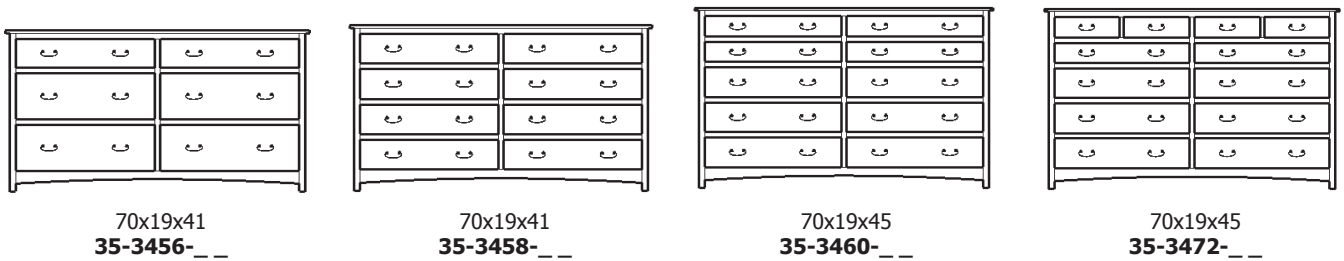

Treasure Collection

Treasure – Double Dressers