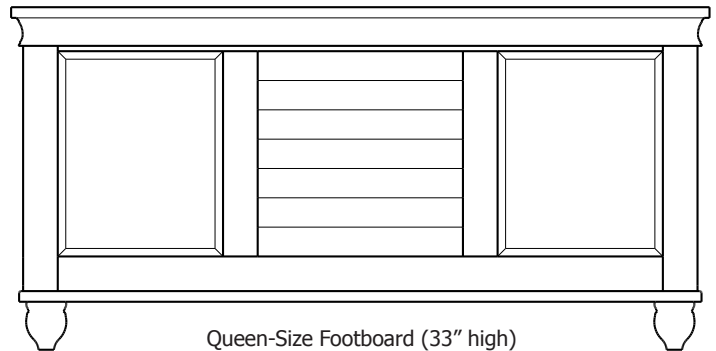

Queen-Size Headboard (60" high)  
**34-4913-\_\_**

Queen-Size Footboard (33" high)  
**34-4923-\_\_**

CTP6

When ordering furniture in this collection, **H (Handles Only)**, **K (Knobs Only)**, or **HK (Handles and Knobs)** must be specified at the end of the hardware code. When ordering **HK (Handles and Knobs)**, Handle and Knob locations will be **only** as shown on the Line Art drawings. Please see notes in front of catalog for additional details.