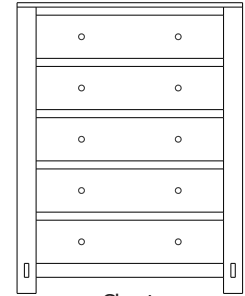

Chest
39x18x50
33-2305-__