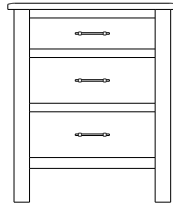

Nightstand
28x19x33
37-5213-__