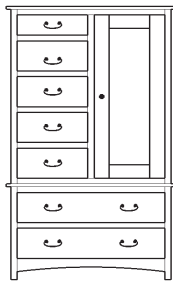

## Treasure – Armoires, Wardrobes & Mirrors

2 adj shelves  
37x19x56  
**31-3410-\_\_**

2 adj shelves & 1 pole  
37x19x56  
**31-3450-\_\_**  
25" Deep: 31-3490-\_\_  
Wardrobe: 31-3480-\_\_

1 wardrobe pole  
**Wardrobes - 25" Deep**  
All Two-Door Armoires Can Be  
Ordered With Full Length Doors.