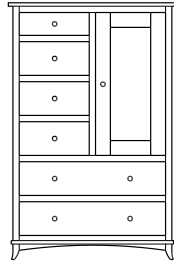

## Holmes – Armoires, Wardrobes & Mirrors

2 adj shelves  
37x20x59  
**31-4310-\_\_**

2 adj shelves & 1 pole  
37x20x59  
**31-4350-\_\_**  
26" Deep: 31-4390-\_\_  
Wardrobe: 31-4380-\_\_

1 wardrobe pole  
**Wardrobes - 26" Deep**  
All Two-Door Armoires Can Be  
Ordered With Full Length Doors.