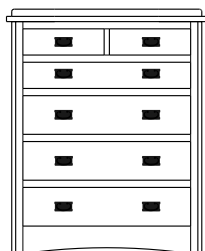

38x19x47
33-3176-__