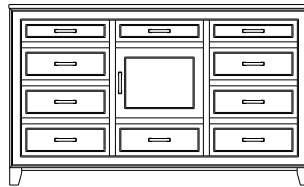

1 adj shelf
69x19x42
35-5130-__
Double Deep: 35-5154-__