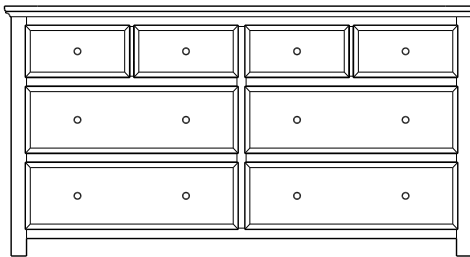

Dresser
73x19x40
35-4487-__