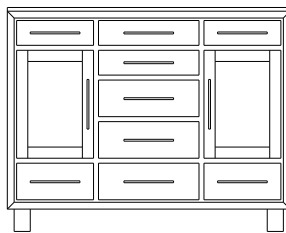

1 adj shelf per door
59x18x47
35-6649-__
Double Deep: 35-6635-__