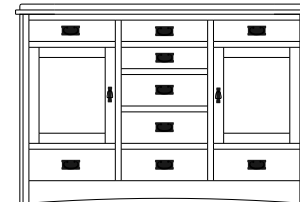

1 adj shelf per door
70x19x47
35-3169-__
Double Deep: 35-3175-__