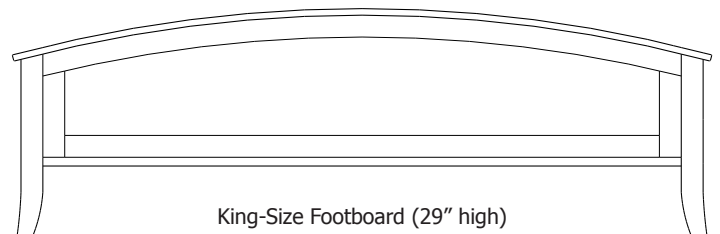

King-Size Footboard (29" high)

34-5524-__