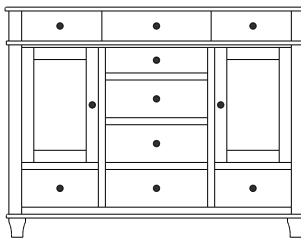

1 adj shelf per door
61x19x45
35-5649-__
Double Deep: 35-5635-__