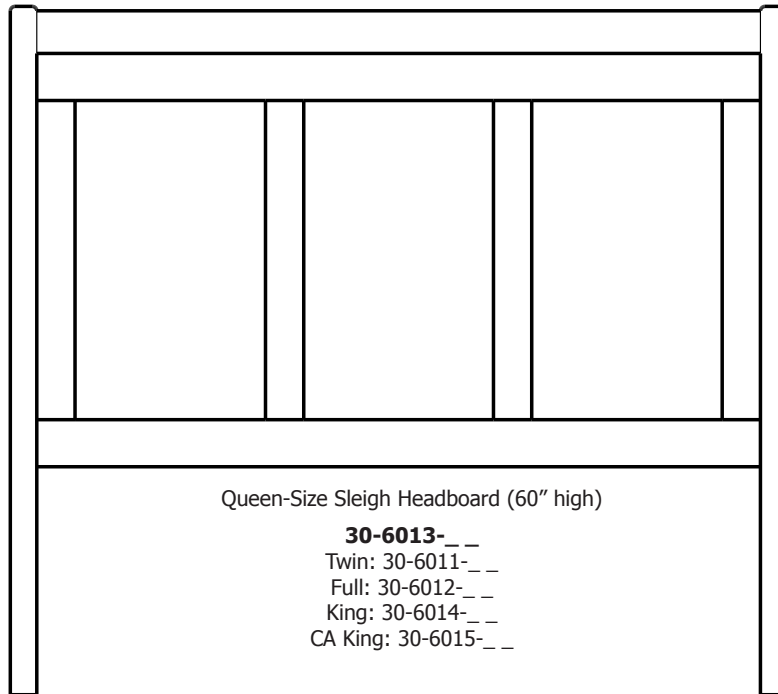

Lansing Collection

Lansing Sleigh – Frame Beds