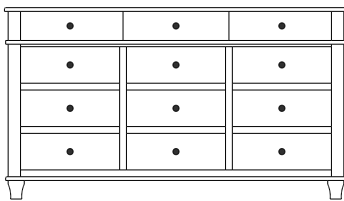

71x19x39
35-5652-__
Double Deep: 35-5653-__