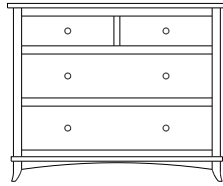

37x20x33
33-4324-__