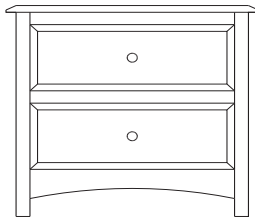

25x19x24
37-3302-__