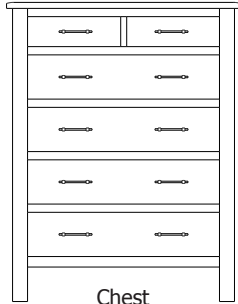

Chest
35x19x50
33-5928-__