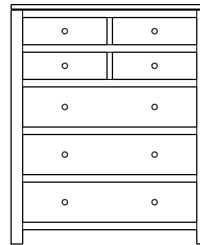

36x18x44
33-3667-__