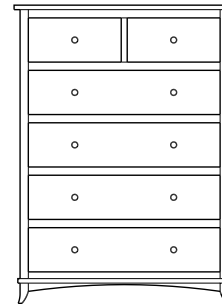

37x20x53
33-4326-__