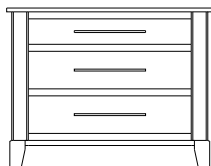

41x19x31
33-4233-__