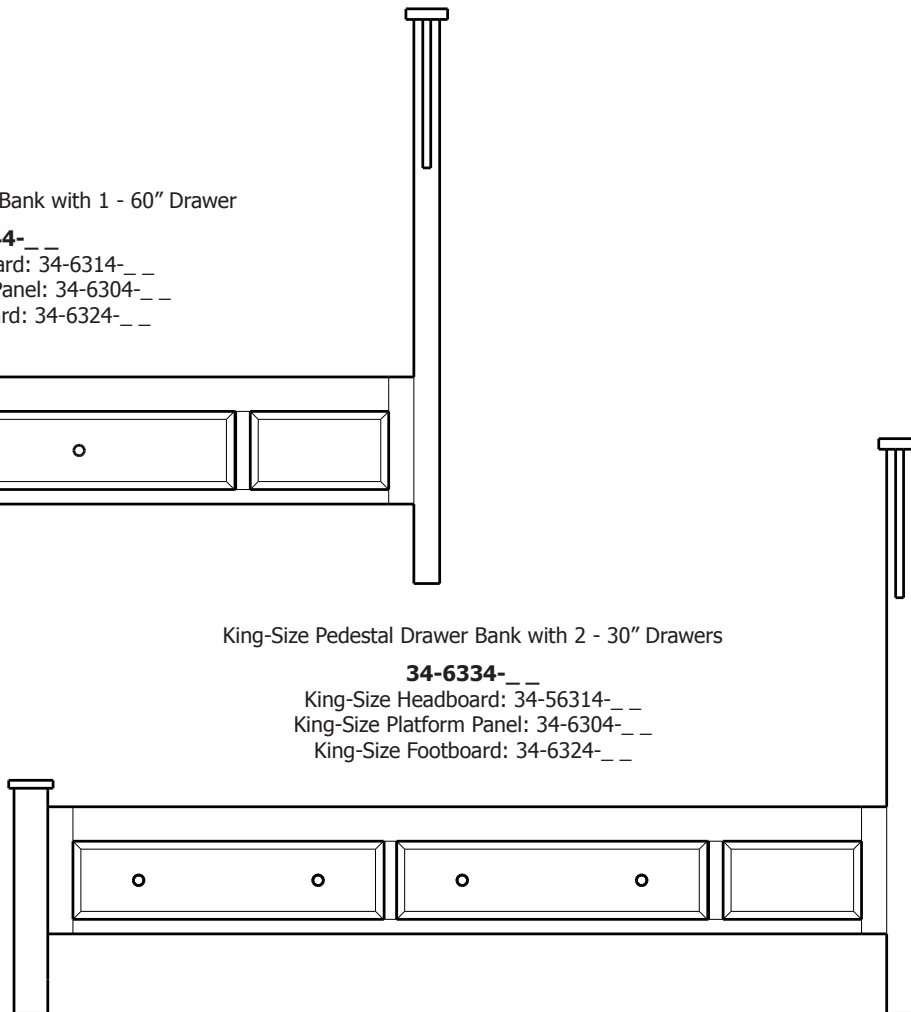

King-Size Pedestal Drawer Bank with 2 - 30" Drawers

34-6334-__

King-Size Headboard: 34-56314-__

King-Size Platform Panel: 34-6304-__

King-Size Footboard: 34-6324-__