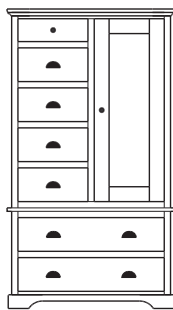

## Elegance – Armoires, Wardrobes & Mirrors

2 adj shelves  
37x19x55  
**31-3510-**\_\_

2 adj shelves & 1 pole  
37x19x55  
**31-3550-**\_\_  
25" Deep: 31-3590-\_\_  
Wardrobe: 31-3580-\_\_

1 wardrobe pole  
**Wardrobes - 25" Deep**  
All Two-Door Armoires Can Be  
Ordered With Full Length Doors.