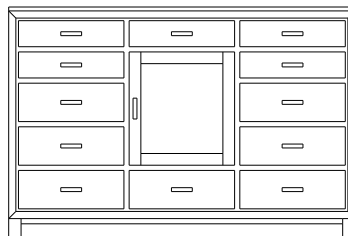

1 adj shelf
66x18x47
35-1982-__
Double Deep: 35-1974-__