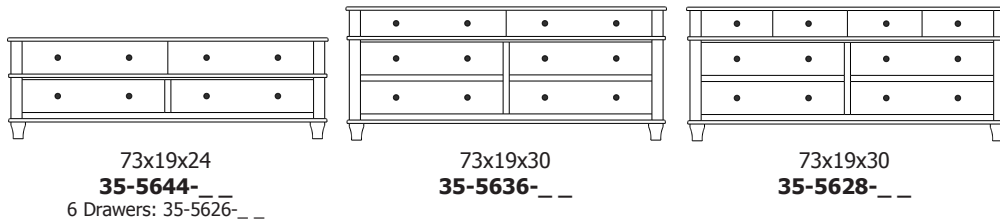

Highland Collection

Highland – Double Dressers

When ordering furniture in this collection, **H (Handles Only)** or **K (Knobs Only)** must be specified. The following **hardware is excluded** as it is incompatible with the rounded top drawers design: **30-41, 30-42, 30-43, 30-46, 30-47 and 30-48.**