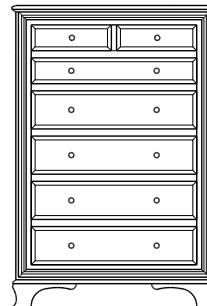

40x19x57
33-4077-__