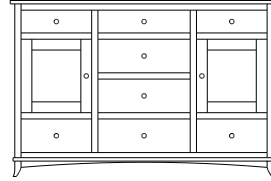

1 adj shelf per door
59x20x42
35-4348-__
Double Deep: 35-4315-__