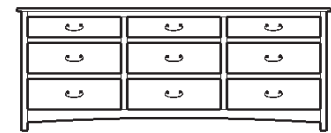

68x19x30
35-3439-__