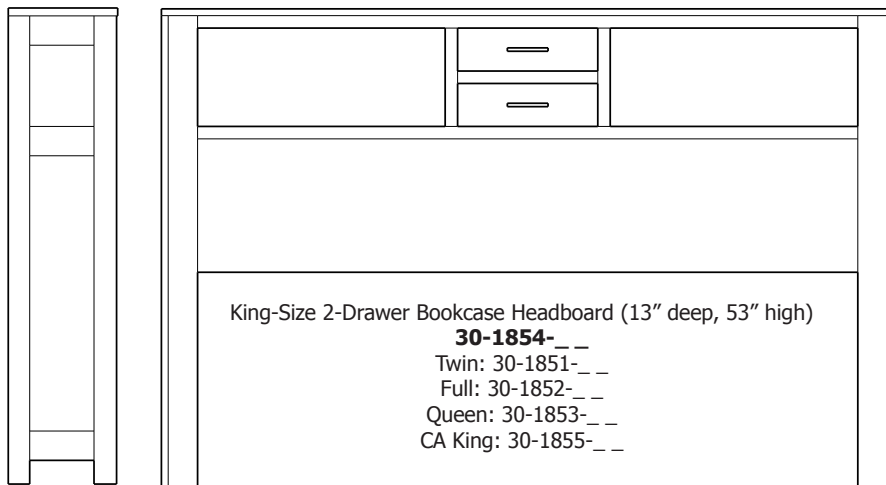

Brighton Collection

Brighton – Frame Beds and Bookcase Headboards