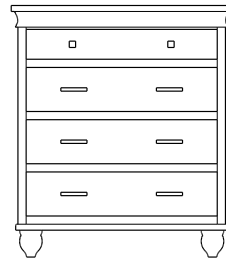

38x19x43
33-4934-__