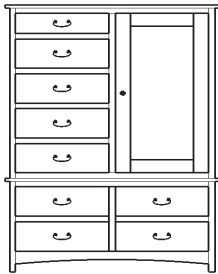

2 adj shelves
47x19x67
31-3414-__