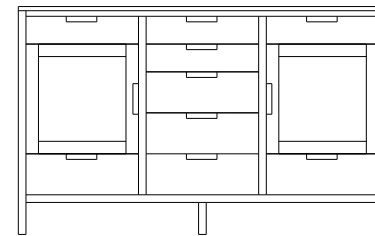

1 adj shelf per door
68x18x41
35-1769-__
Double Deep: 35-1775-__