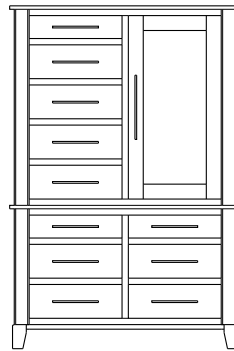

2 adj shelves
50x19x75
31-4216-__