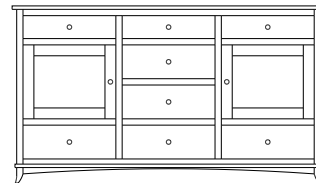

1 adj shelf per door
68x20x42
35-4368-__
Double Deep: 35-4355-__