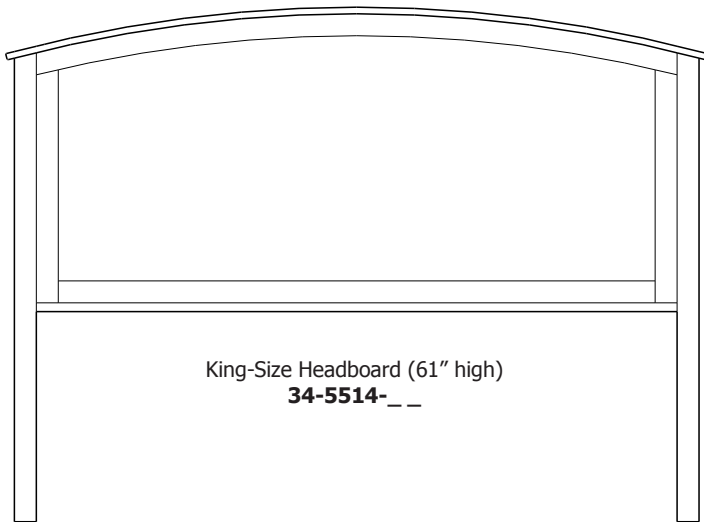

King-Size Headboard (61" high)

34-5514-__