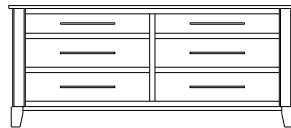

74x19x31
35-4236-__