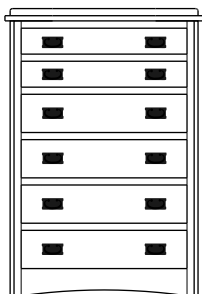

38x19x56
33-3146-__