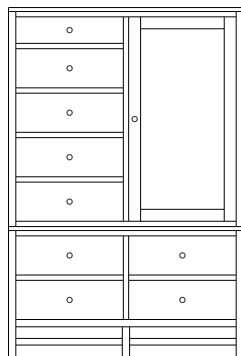

2 adj shelves
45x18x66
31-6514-__