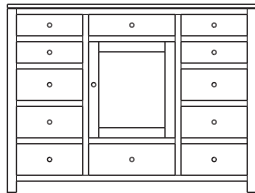

1 adj shelf
58x18x44
35-3662-__
Double Deep: 35-3634-__