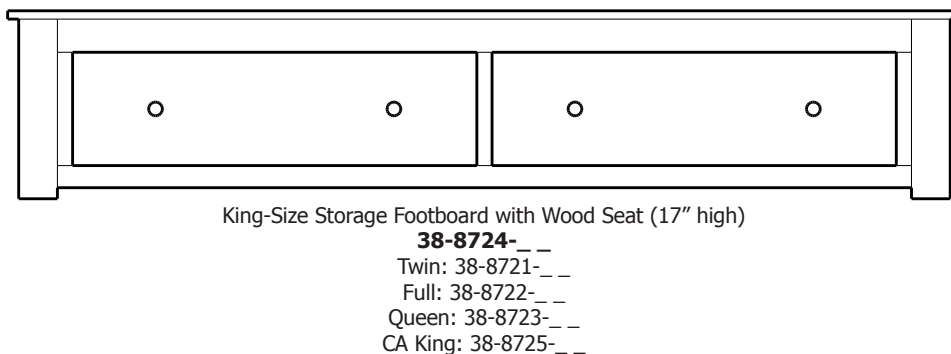

Alternate Beds

Concord Single Panel Fabric Bed with Footboard Storage – Standard Headboard 55"

* Storage benches on this page have false-front drawers.
Storage area is under the bench seat.

Select **H (Handles Only)** or **K (Knobs Only)** must be specified at the end of the hardware code. Please see notes in front of catalog for additional details.