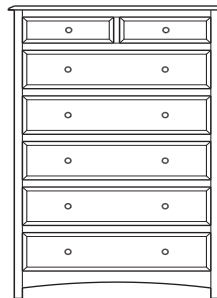

37x19x56
33-3327-__