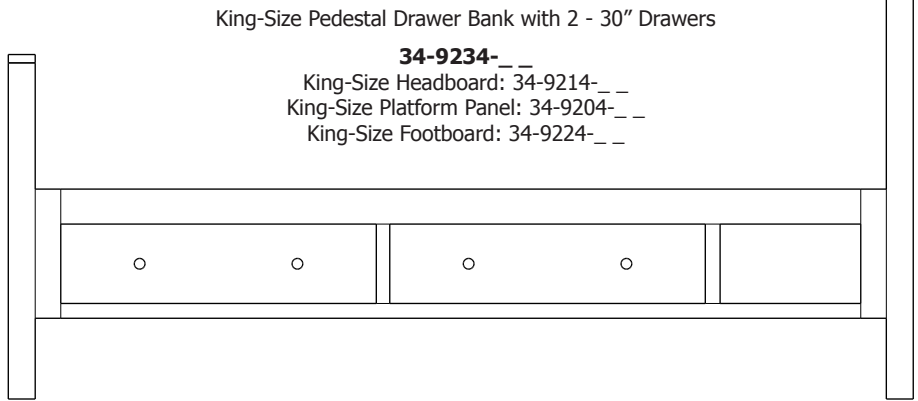

34-9234-__
King-Size Headboard: 34-9214-__
King-Size Platform Panel: 34-9204-__
King-Size Footboard: 34-9224-__

*Twin-Size has drawer(s) and door on 1 side. When ordering, please specify which side of the bed the customer wants the drawer(s) and door to be on. When looking at the headboard from the foot of the bed, specify **LSF** (left side facing) or **RSF** (right side facing).