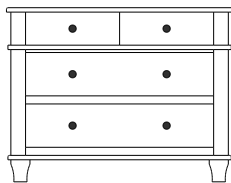

39x19x30
33-5633-__