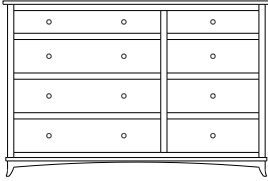

59x20x42
35-4331-__