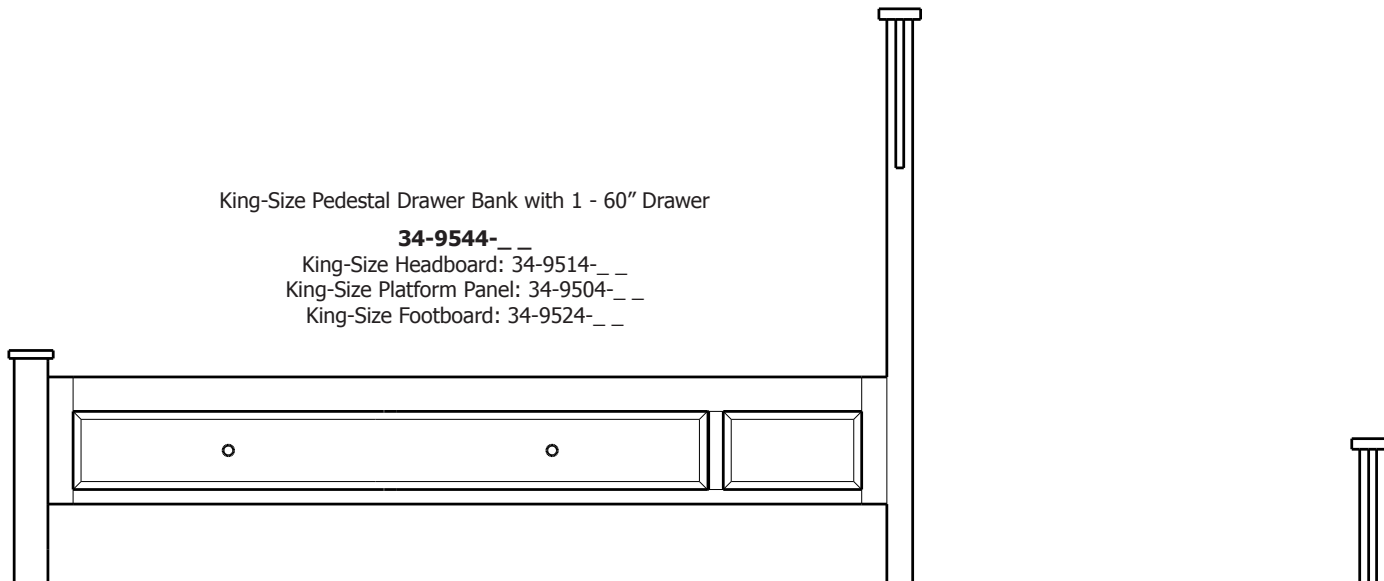

King-Size Pedestal Drawer Bank with 1 - 60" Drawer

**34-9544-\_\_**

King-Size Headboard: 34-9514-\_\_

King-Size Platform Panel: 34-9504-\_\_

King-Size Footboard: 34-9524-\_\_

King-Size Pedestal Drawer Bank with 2 - 30" Drawers