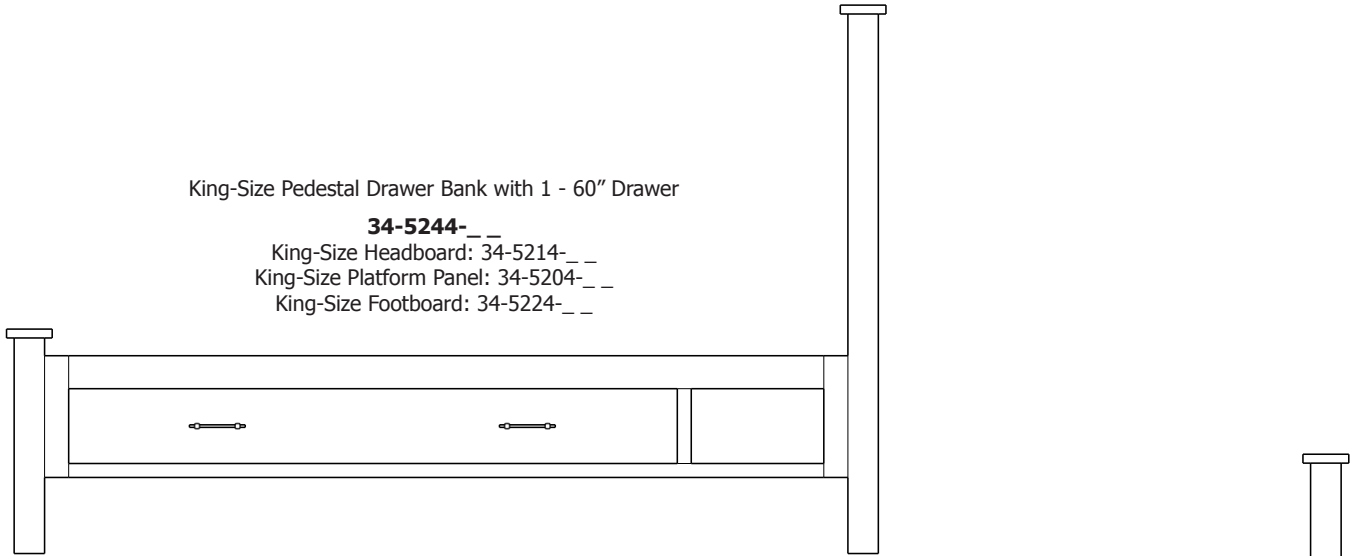

**34-5244-\_\_**

King-Size Headboard: 34-5214-\_\_  
 King-Size Platform Panel: 34-5204-\_\_  
 King-Size Footboard: 34-5224-\_\_

King-Size Pedestal Drawer Bank with 2 - 30" Drawers

**34-5234-\_\_**

King-Size Headboard: 34-5214-\_\_  
 King-Size Platform Panel: 34-5204-\_\_  
 King-Size Footboard: 34-5224-\_\_