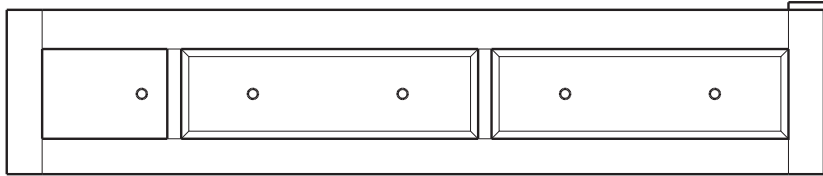

## Simplicity – Drawer Pedestals With 1 or 2 Drawers Per Side or End

King-Size Pedestal Drawer Bank with 1 - 60" Drawer & 1 Door on Each Side

**32-3384-\_\_**

King-Size Platform: 32-3394-\_\_

King-Size Footboard Panel: 32-3324-\_\_