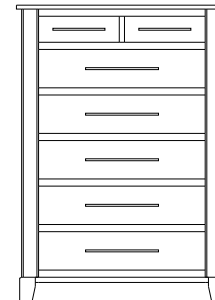

41x19x58
33-4227-__