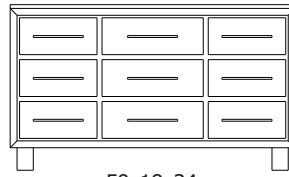

59x18x34
35-6617-__