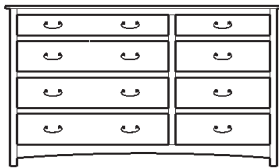

59x19x39
35-3431-__