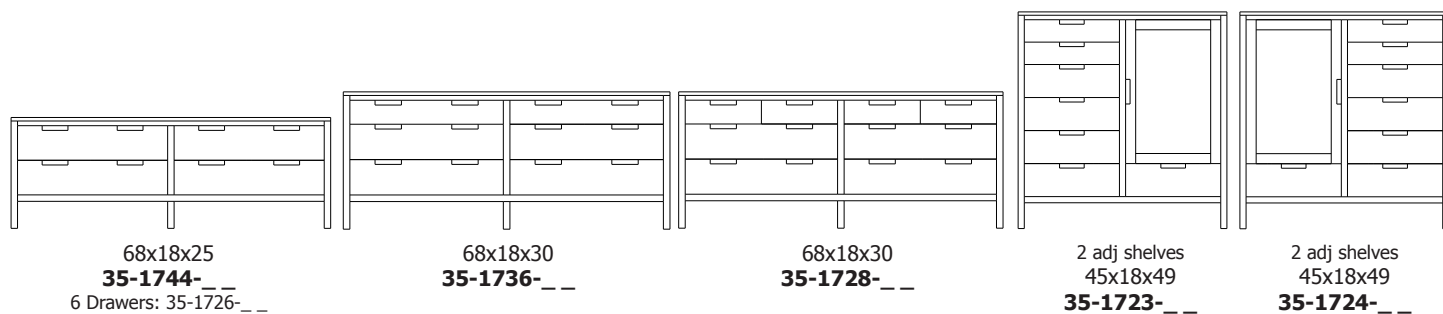

Mid Century Collection

Mid Century – Double Dressers

This collection requires no hardware.
When **H (Handles Only)** or **K (Knobs Only)** are specified they will be installed on flat fronts. **HK (Handles and Knobs)** is not available.