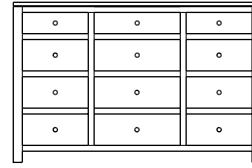

58x18x38
35-3632-__
Double Deep: 35-3613-__