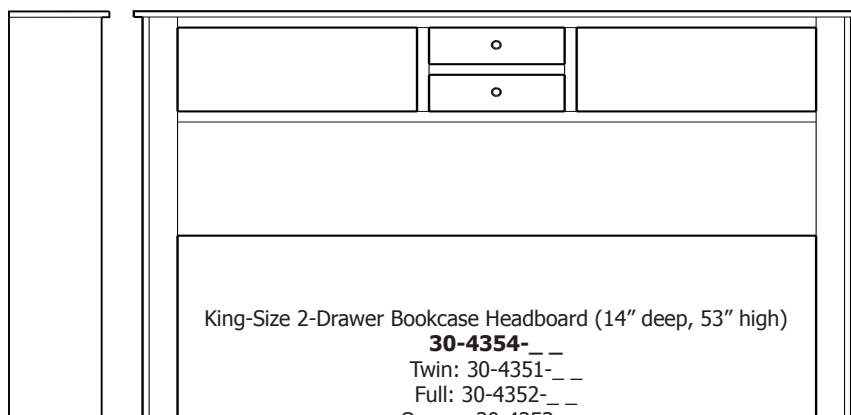

King-Size 2-Drawer Bookcase Headboard (14" deep, 53" high)

30-4354-__
Twin: 30-4351-__
Full: 30-4352-__
Queen: 30-4353-__
CA King: 30-4355-__

HOP4

When ordering furniture in this collection, **H (Handles Only)** or **K (Knobs Only)** must be specified at the end of the hardware code. **HK (Handles and Knobs)** may not be specified. Please see notes in front of catalog for additional details.