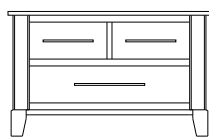

41x19x25
33-4223-__