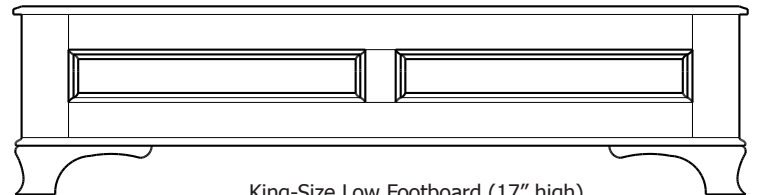

King-Size Low Footboard (17" high)

30-8034-__

Twin: 30-8031-__

Full: 30-8032-__

Queen: 30-8033-__

CA King: 30-8035-__