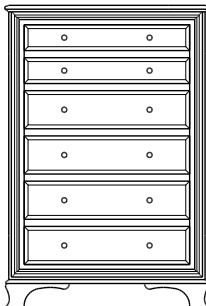

40x19x57
33-4046-__