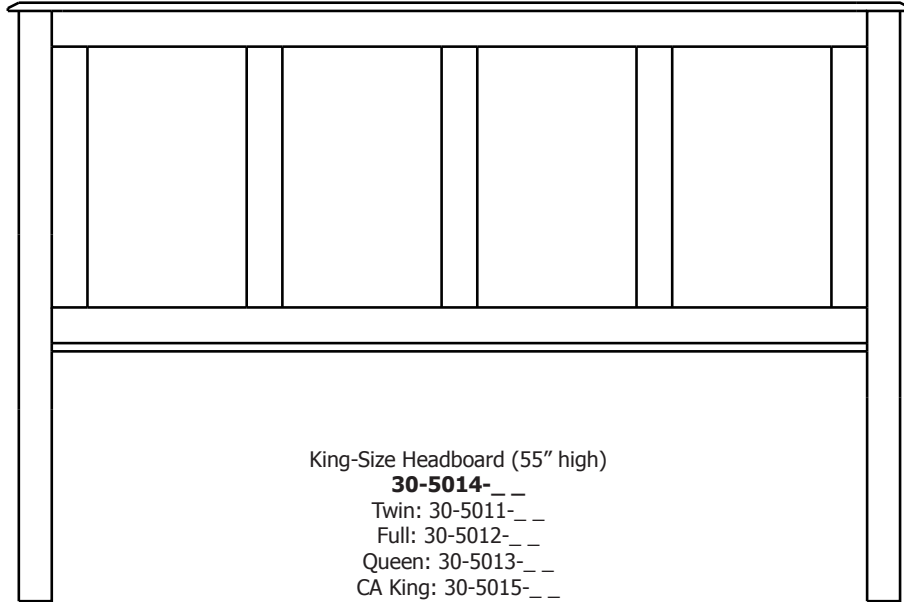

Mapleton Collection

Mapleton Panel – Frame Bed