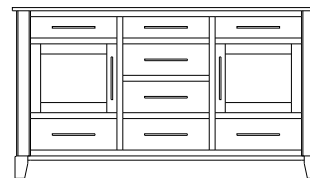

1 adj shelf per door
72x19x40
35-4268-__
Double Deep: 35-4255-__