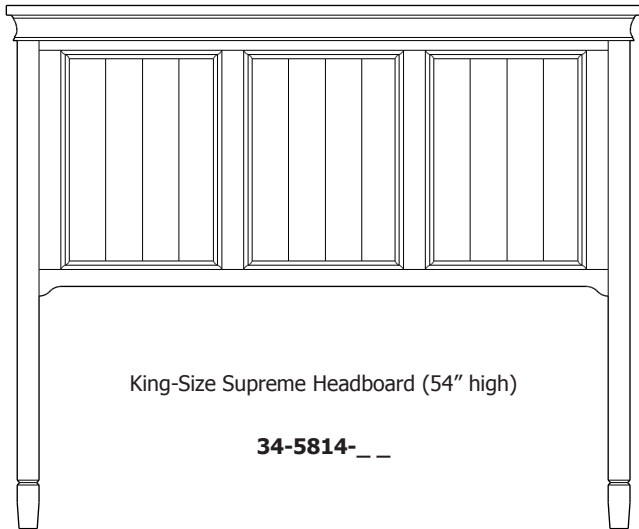

King-Size Pedestal Drawer Bank with 2 - 30" Drawers

34-5834-__

King-Size Headboard: 34-5814-__

King-Size Platform Panel: 34-5804-__

King-Size Footboard: 34-5824-__

King-Size Supreme Headboard (54" high)

34-5814-__