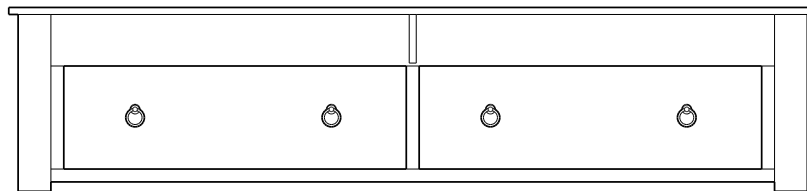

King-Size Universal Pedestal Footboard with Bench Top (20" high)

30-8134-__

For colored picture of pedestal footboard with bench top and drawers on end, see page MS1 in miscellaneous section

*All pedestal beds with drawers on end require a headboard to complete bed. A foundation or platform foundation **MUST BE USED** on these beds