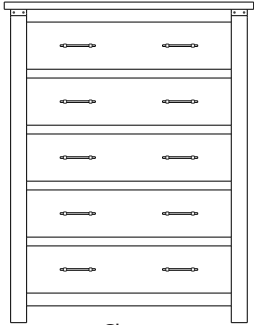

Chest
40x19x53
33-4805-__