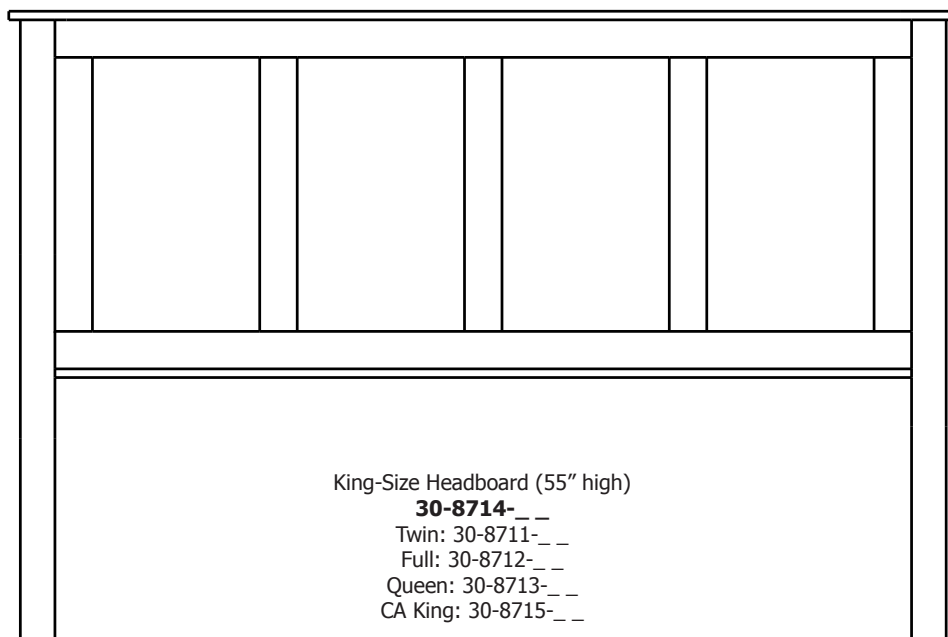

Alternate Beds

Concord Panel with Footboard Storage— Frame Bed

* Storage benches on this page have false-front drawers.
Storage area is under the bench seat.

Select **H (Handles Only)** or **K (Knobs Only)** must be specified at the end of the hardware code. Please see notes in front of catalog for additional details.