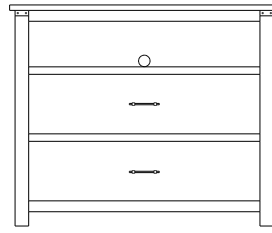

Media Dresser
49x19x42
35-2063-__