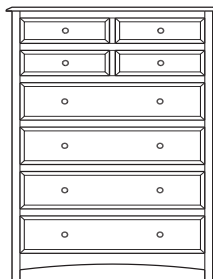

37x19x54
33-3368-__