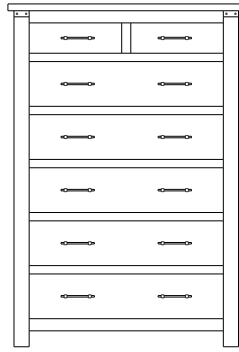

Chest
40x19x60
33-2027-__