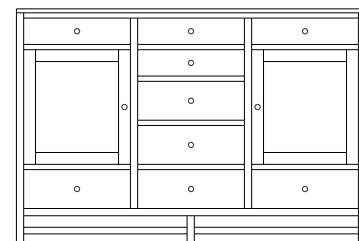

1 adj shelf per door
66x18x46
35-6569-__
Double Deep: 35-6575-__