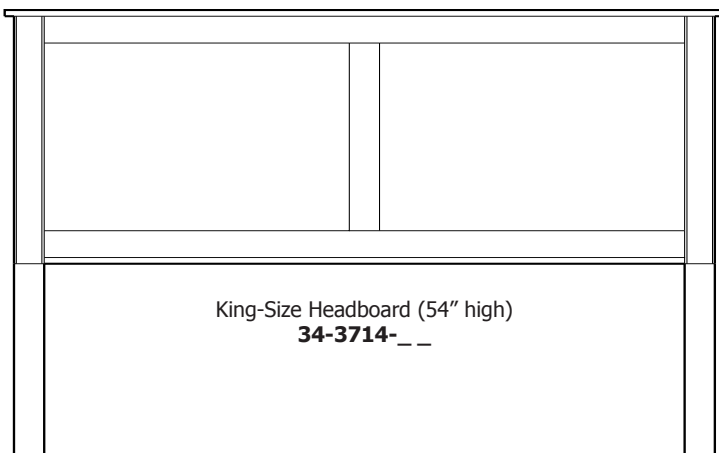

King-Size Headboard (54" high)

34-3714-__