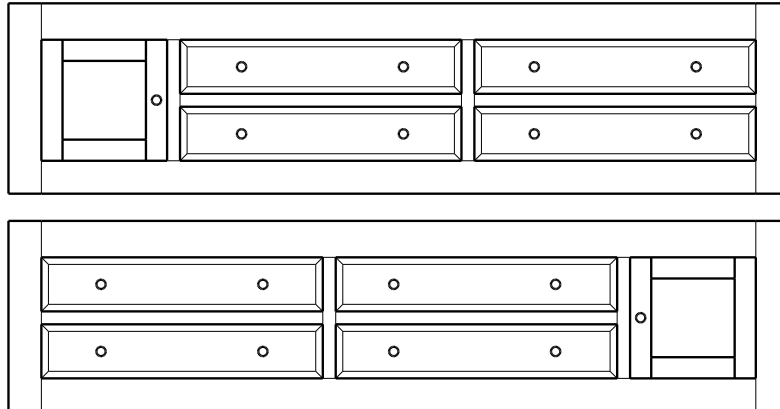

Classic Collection

Classic – Captain's Beds

Please refer to the Simplicity section for color photos.

Queen-size Captain's Bed Drawer Bank with 2 -30" Deep Drawers & 1 Door on the Right Side.
Queen-Size Captain's Bed Drawer Bank with 4 – 30" Drawers & 1 Door on Left Side.

32-4047-__.

Queen-Size Platform Panel: 32-4013-__

Queen-Size Low Footboard: 32-4018-__