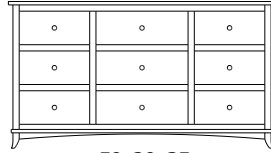

59x20x35
35-4317-__