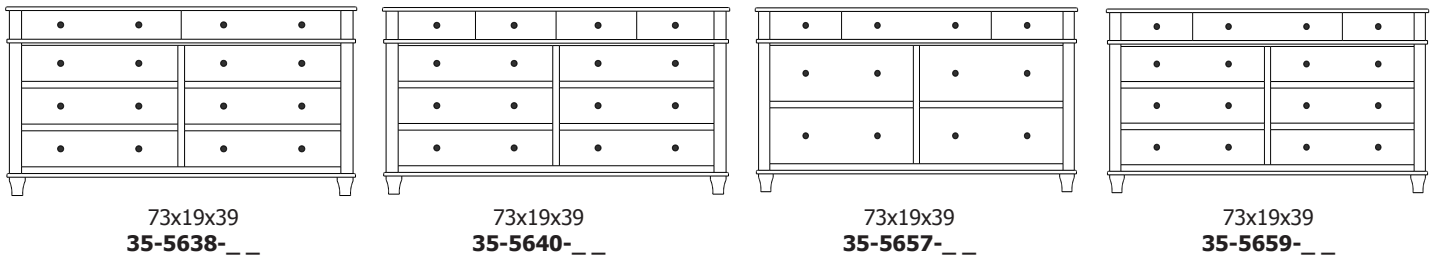

Highland Collection

Highland – Double Dressers

When ordering furniture in this collection, **H (Handles Only)** or **K (Knobs Only)** must be specified. The following **hardware is excluded** as it is incompatible with the rounded top drawers design: **30-41, 30-42, 30-43, 30-46, 30-47 and 30-48.**