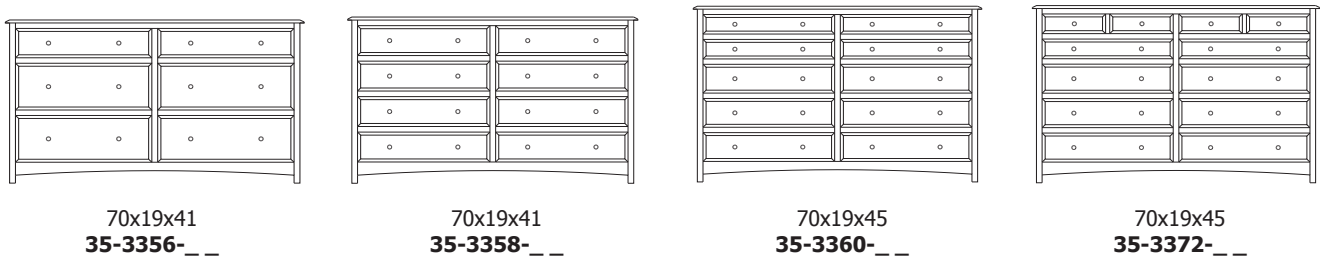

Simplicity Collection

Simplicity – Double Dressers