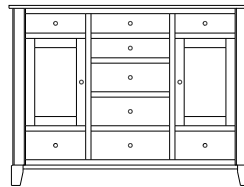

1 adj shelf per door
63x19x46
35-3749-__
Double Deep: 35-3735-__