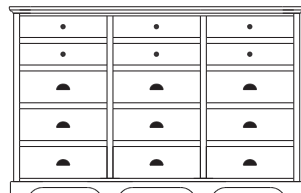

68x19x44
35-3545-__
Double Deep: 35-3573-__