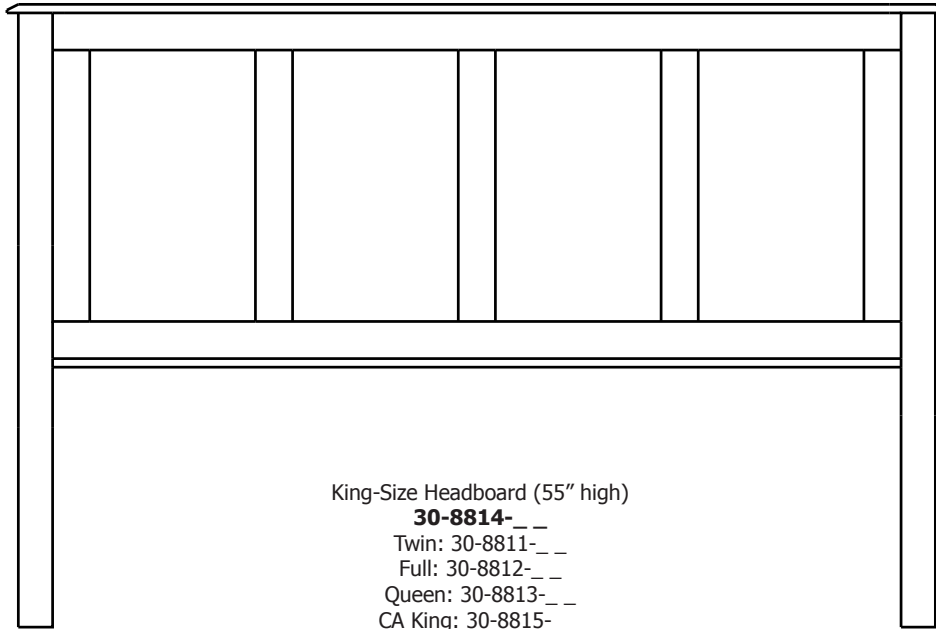

Alternate Beds

Manchester Panel with Footboard Storage – Frame Bed

* Storage benches on this page have false-front drawers.
Storage area is under the bench seat.

Select **H (Handles Only)** or **K (Knobs Only)** must be specified at the end of the hardware code. Please see notes in front of catalog for additional details.