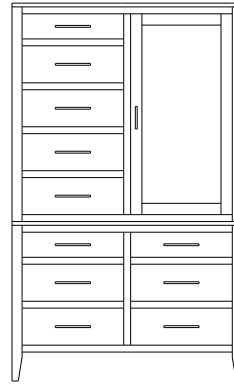

2 adj shelves
46x18x73
31-1816-__