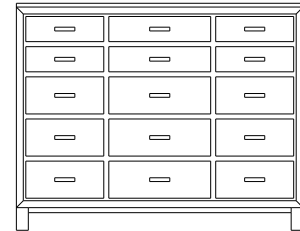

59x18x47
35-1925-__
Double Deep: 35-1933-__