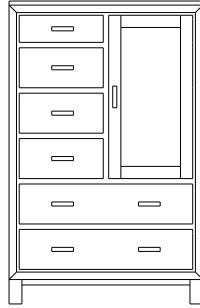

Vineyard Collection

Vineyard – Armoires, Wardrobes & Mirrors

2 adj shelves
37x19x56
31-1910-__