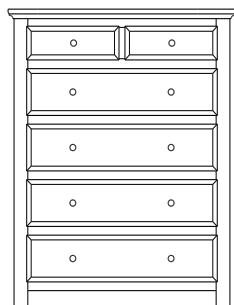

Chest
35x19x48
33-6028-__