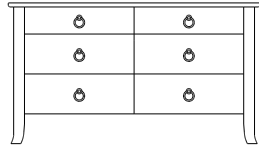

48x20x26
35-5516-__