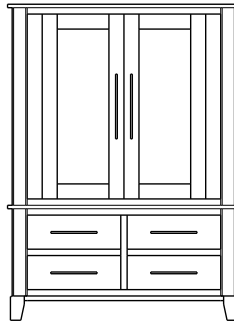

2 adj shelves & 1 pole
50x19x68
31-4254-__
25" Deep: 31-4294-__
Wardrobe: 31-4284-__