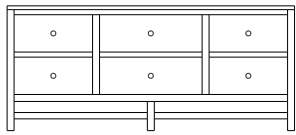

Studio Collection

Studio – Triple Dressers

56x18x26
35-6506-__