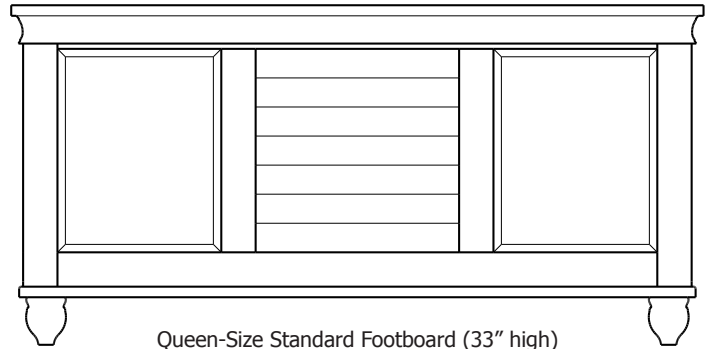

Queen-Size Standard Footboard (33" high)
30-4923-__
Twin: 30-4921-__
Full: 30-4922-__
King: 30-4924-__
CA King: 30-4925-__