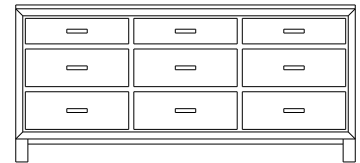

66x18x32
35-1939-__