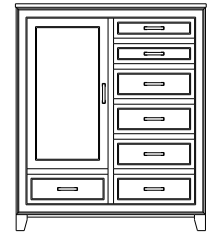

2 adj shelves
48x19x57
35-5124-__