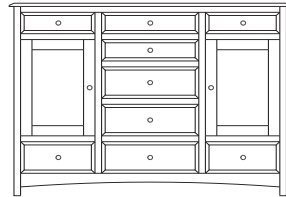

1 adj shelf per door
59x19x45
35-3349-__
Double Deep: 35-3335-__