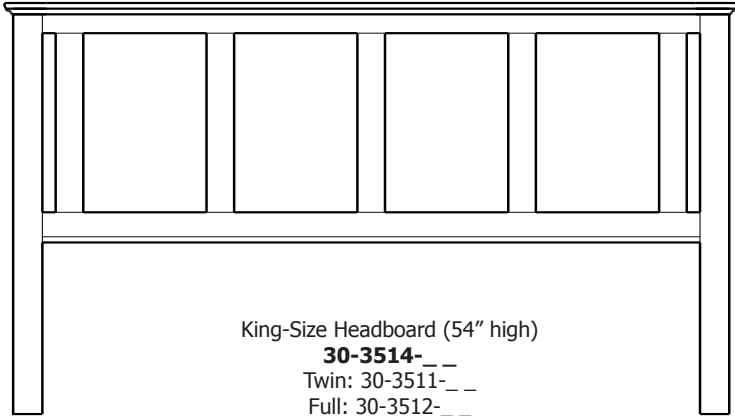

Elegance Collection

Elegance – Frame Beds and Bookcase Headboards

King-Size Headboard (54" high)

30-3514-__
Twin: 30-3511-__
Full: 30-3512-__
Queen: 30-3513-__
CA King: 30-3515-__