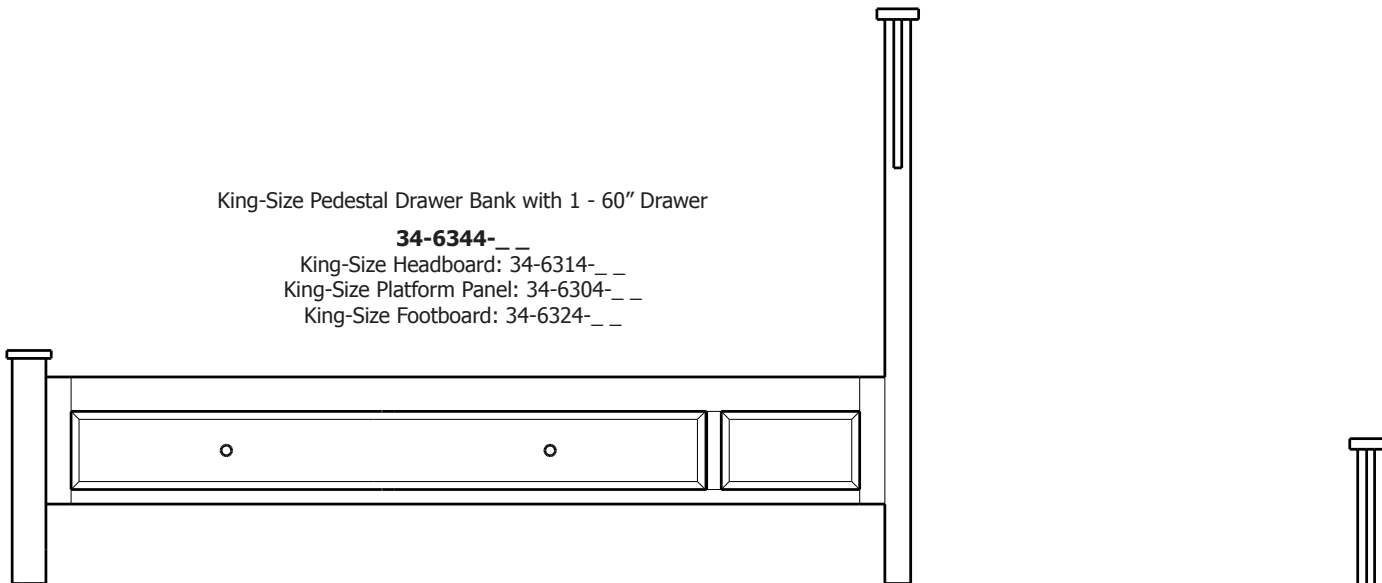

King-Size Pedestal Drawer Bank with 1 - 60" Drawer

**34-6344-\_\_**

King-Size Headboard: 34-6314-\_\_

King-Size Platform Panel: 34-6304-\_\_

King-Size Footboard: 34-6324-\_\_

King-Size Pedestal Drawer Bank with 2 - 30" Drawers