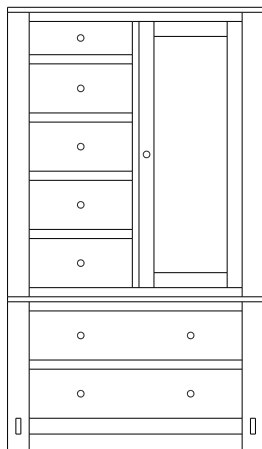

Armoire
39x18x67
31-2312-__