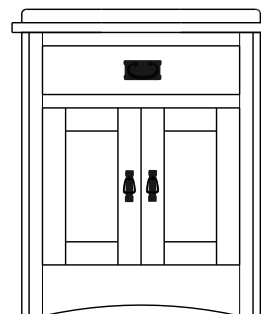

1 adj shelf
27x19x32
37-3121-__