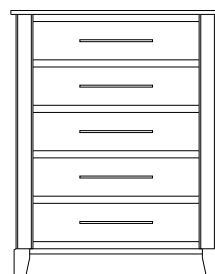

41x19x51
33-4205-__