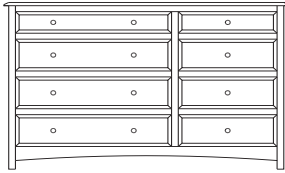

59x19x39
35-3331-__