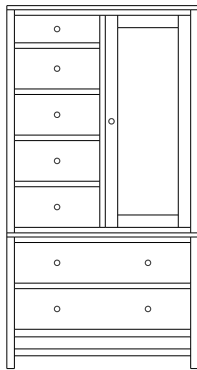

## Studio – Armoires, Wardrobes & Mirrors

2 adj shelves  
35x18x56  
**31-6510**-\_\_

2 adj shelves & 1 pole  
35x18x56  
**31-6550**-\_\_  
25" Deep: 31-6590-\_\_  
Wardrobe: 31-6580-\_\_

1 wardrobe pole  
**Wardrobes - 25" Deep**  
All Two-Door Armoires Can Be  
Ordered With Full Length Doors.