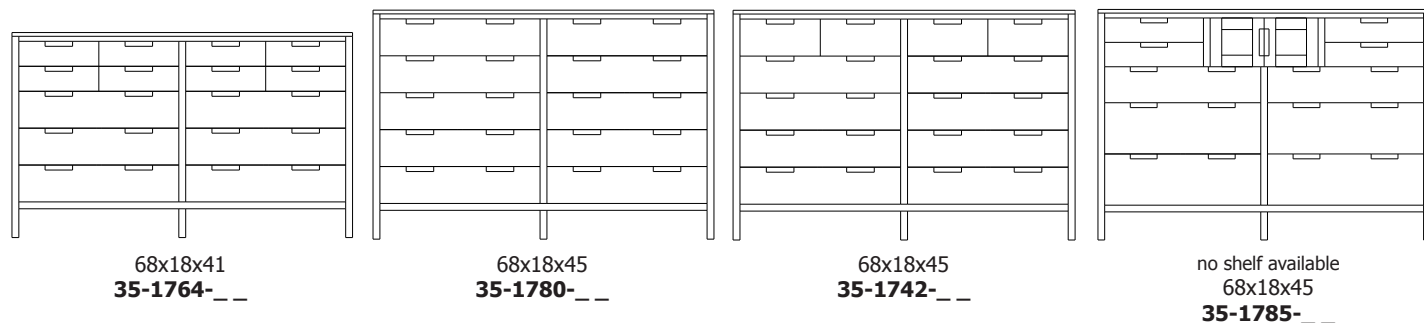

Mid Century Collection

Mid Century – Double Dressers

This collection requires no hardware.
When **H (Handles Only)** or **K (Knobs Only)** are specified they will be installed on flat fronts. **HK (Handles and Knobs)** is not available.