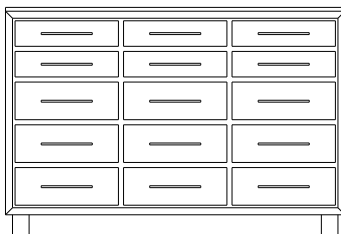

66x18x47
35-6645-__
Double Deep: 35-6673-__