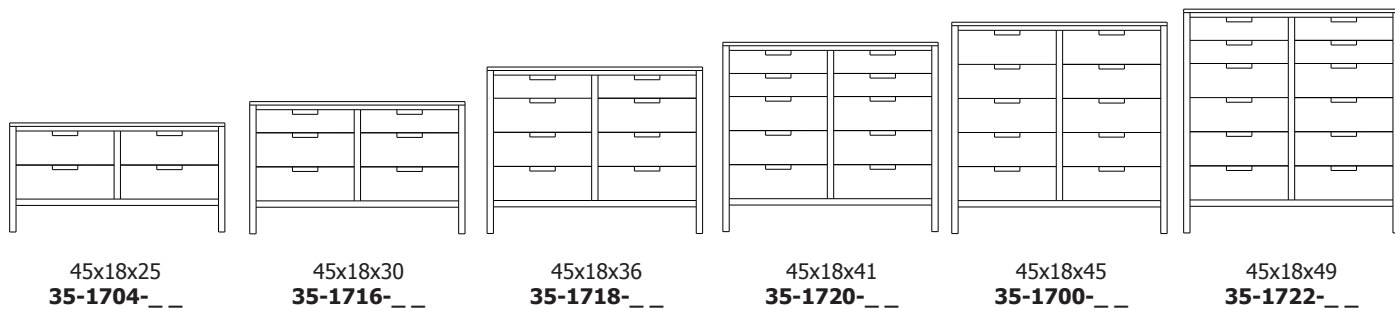

Mid Century Collection

Mid Century – Double Dressers

This collection requires no hardware.
When **H (Handles Only)** or **K (Knobs Only)** are specified they will be installed on flat fronts. **HK (Handles and Knobs)** is not available.