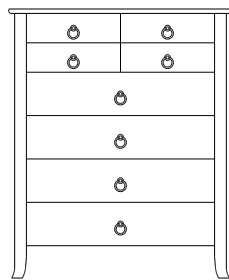

38x20x46
33-5568-__