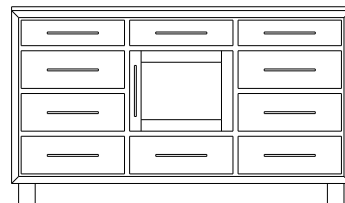

1 adj shelf
66x18x40
35-6630-__
Double Deep: 35-6654-__