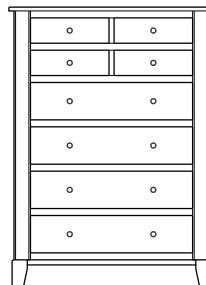

41x19x55
33-3768-__