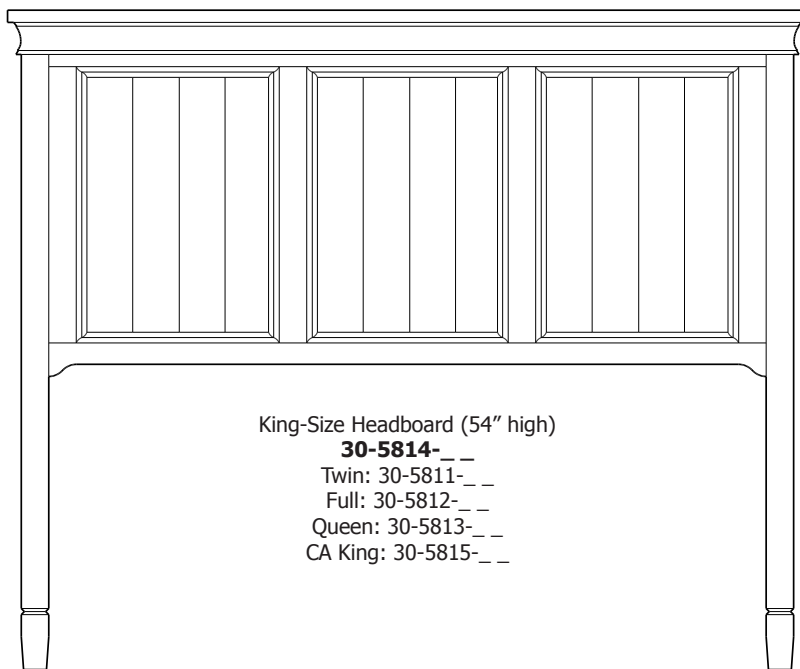

Estate Collection

Estate – Frame Bed

King-Size Headboard (54" high)

30-5814-__

Twin: 30-5811-__

Full: 30-5812-__

Queen: 30-5813-__

CA King: 30-5815-__