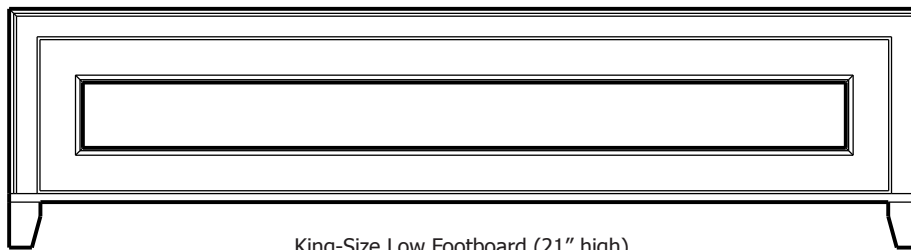

Summerville Collection

Summerville Single Panel – Fabric Frame Beds