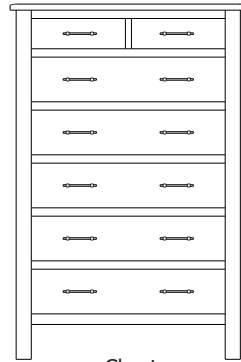

Chest
39x19x59
33-5927-__