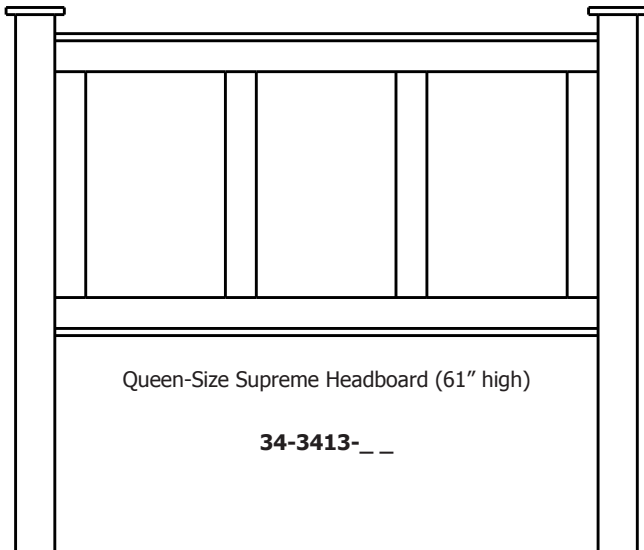

Queen-Size Supreme Headboard (61" high)

34-3413-__