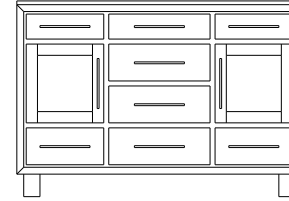

1 adj shelf per door
59x18x40
35-6648-__
Double Deep: 35-6615-__