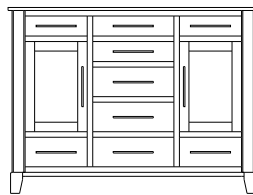

1 adj shelf per door
63x19x46
35-4249-__
Double Deep: 35-4235-__