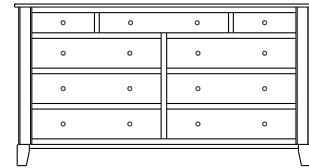

74x19x40
35-3759-__