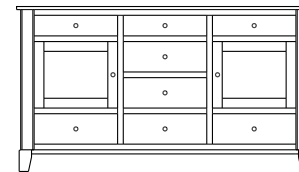

1 adj shelf per door
72x19x40
35-3768-__
Double Deep: 35-3755-__