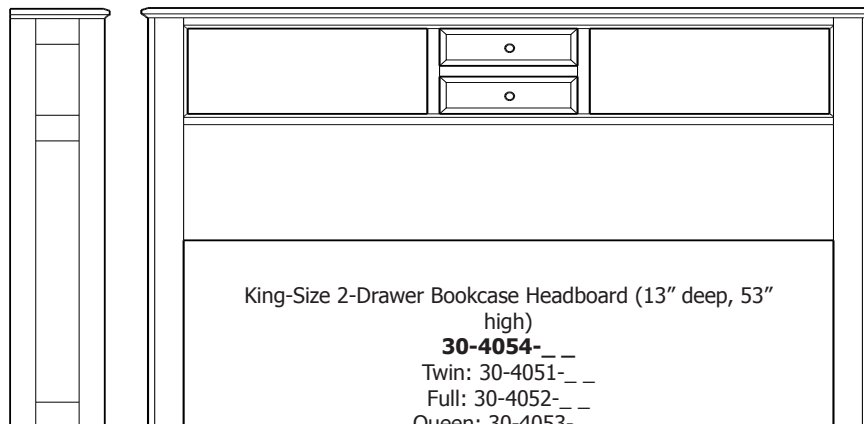

King-Size 2-Drawer Bookcase Headboard (13" deep, 53" high)

30-4054-__

Twin: 30-4051-__

Full: 30-4052-__

Queen: 30-4053-__

CA King: 30-4055-__