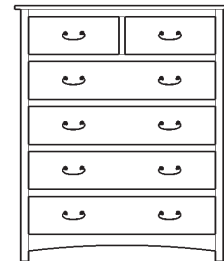

37x19x50
33-3426-__