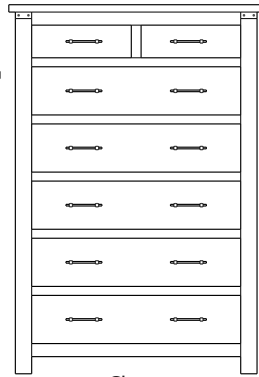

Chest
40x19x60
33-4827-__