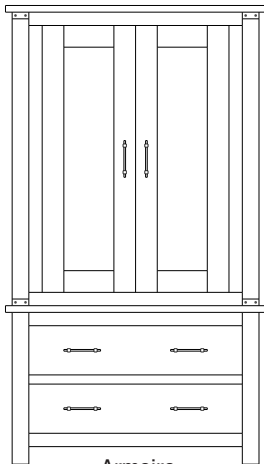

Armoire
40x19x72
31-2052-__