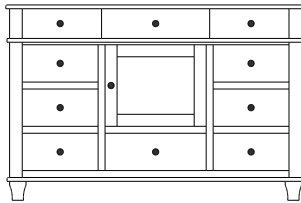

1 adj shelf
61x19x39
35-5610-__
Double Deep: 35-5614-__