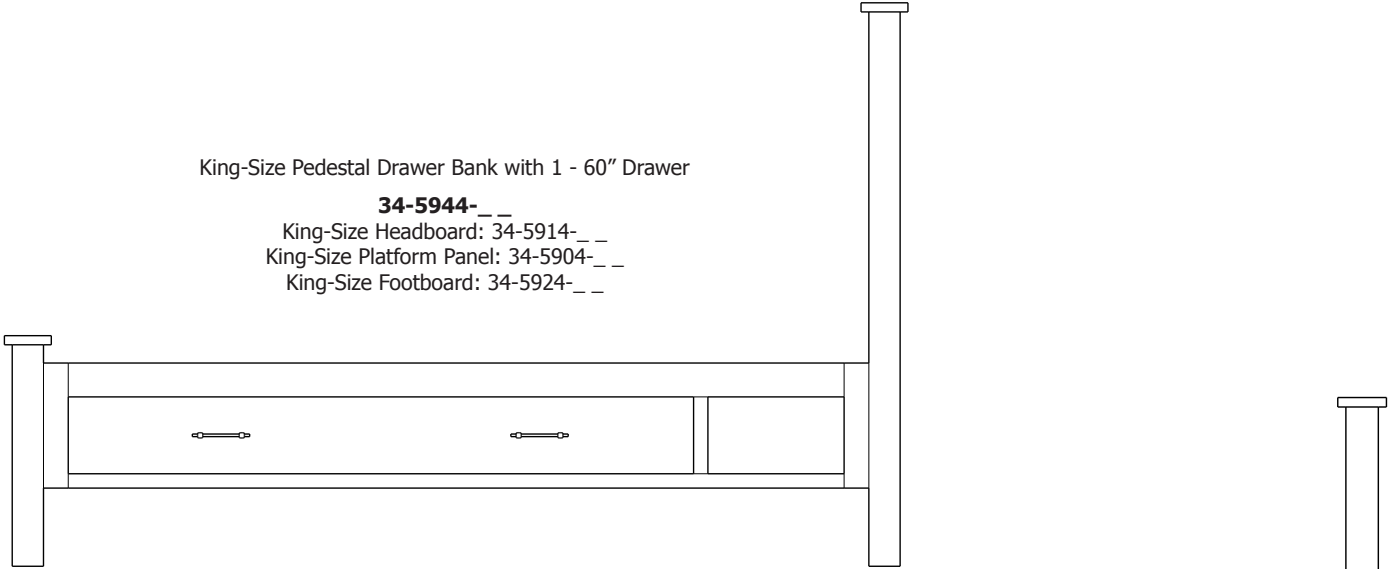

King-Size Pedestal Drawer Bank with 1 - 60" Drawer

**34-5944-\_\_**

King-Size Headboard: 34-5914-\_\_  
King-Size Platform Panel: 34-5904-\_\_  
King-Size Footboard: 34-5924-\_\_

King-Size Pedestal Drawer Bank with 2 - 30" Drawers