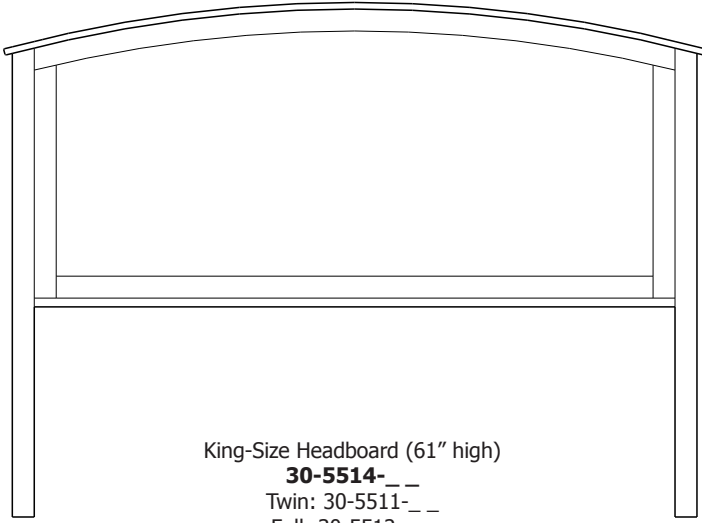

Carolina Collection

Carolina – Frame Beds and Bookcase Headboards

King-Size Headboard (61" high)

30-5514-__
Twin: 30-5511-__
Full: 30-5512-__
Queen: 30-5513-__
CA King: 30-5515-__