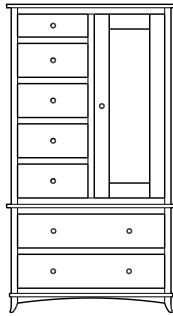

## Holmes – Armoires, Wardrobes & Mirrors

2 adj shelves  
37x20x59  
**31-4310-\_\_**

2 adj shelves & 1 pole  
37x20x59  
**31-4350-\_\_**  
26" Deep: 31-4390-\_\_  
Wardrobe: 31-4380-\_\_

1 wardrobe pole  
**Wardrobes - 26" Deep**  
All Two-Door Armoires Can Be  
Ordered With Full Length Doors.