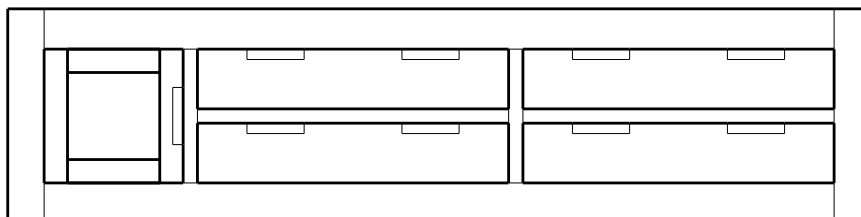

Mid Century Collection

Mid Century – Captain’s Beds

Please refer to the Simplicity section for color photos.

32-1747-__

Queen-Size Platform Panel: 32-1713-__

Queen-Size Low Footboard: 32-1718-__