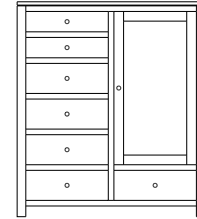

2 adj shelves
46x18x53
35-3623-__