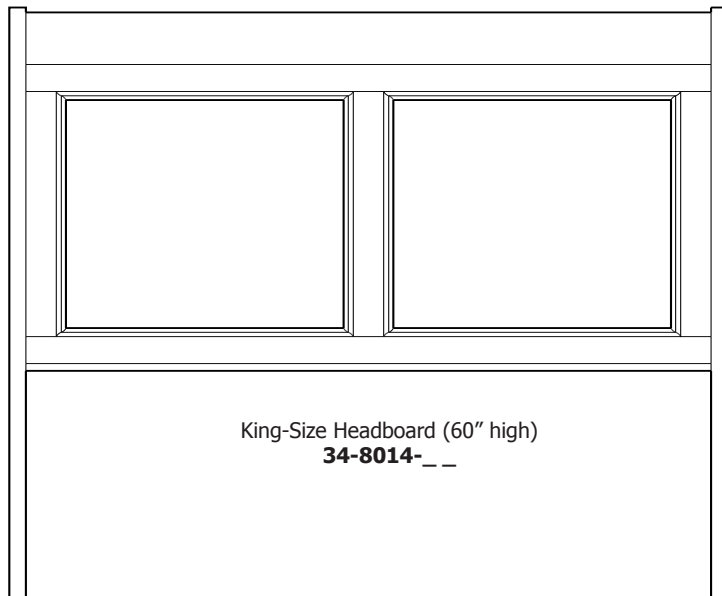

King-Size Headboard (60" high)

34-8014-__