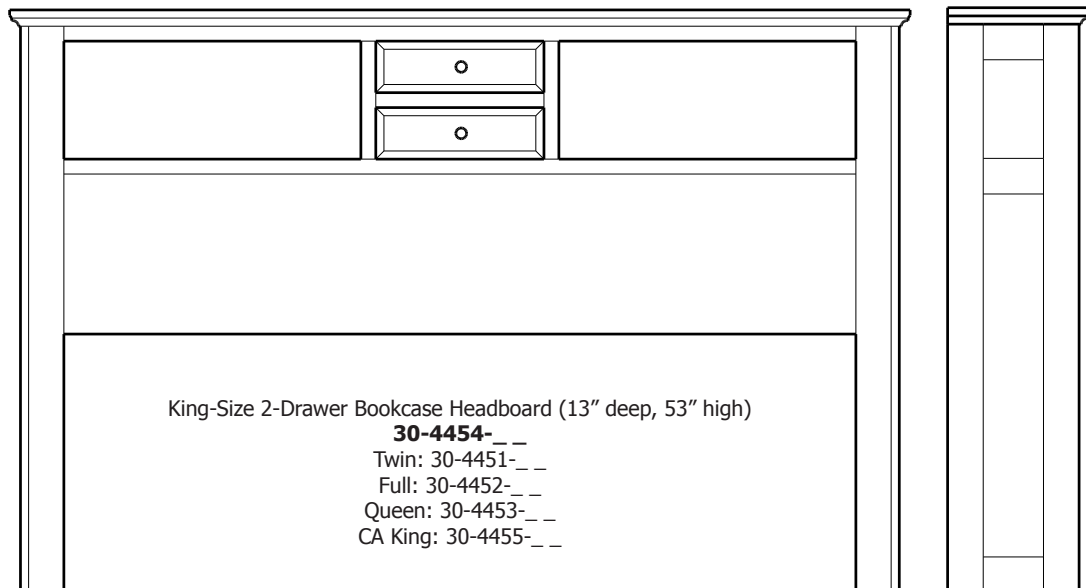

Lewiston Collection

Lewiston Panel – Frame Bed and Bookcase Headboard