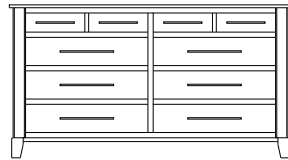

74x19x40
35-4240-__