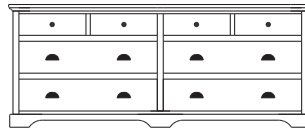

70x19x29
35-3528-__