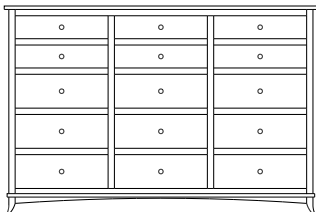

68x20x48
35-4345-__
Double Deep: 35-4373-__