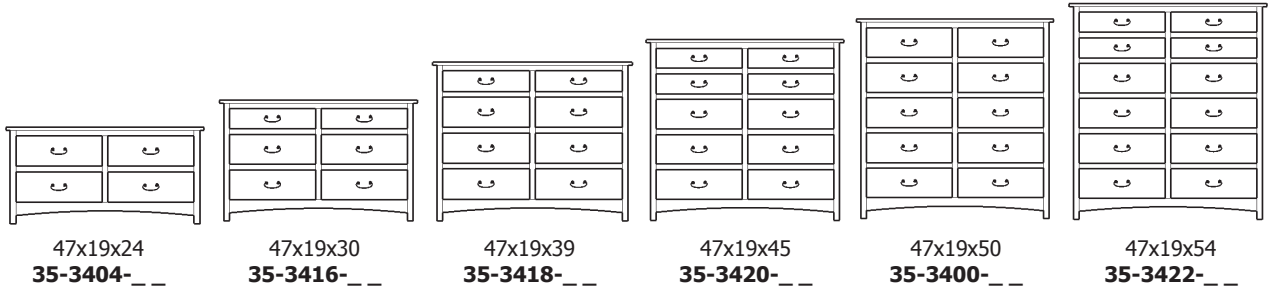

Treasure Collection

Treasure – Double Dressers