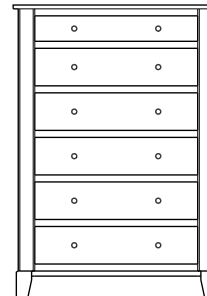

41x19x58
33-3736-__