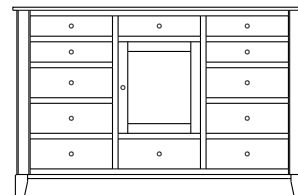

1 adj shelf
72x19x46
35-3782-__
Double Deep: 35-3774-__