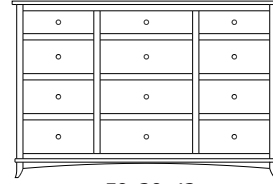

59x20x42
35-4332-__
Double Deep: 35-4313-__