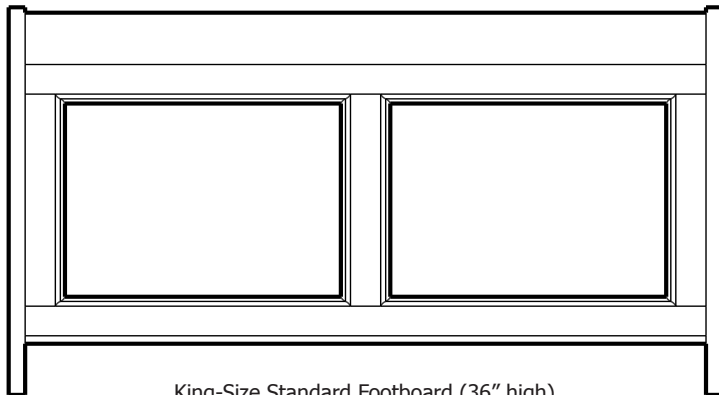

King-Size Standard Footboard (36" high)

30-8024-__

Twin: 30-8021-__

Full: 30-8022-__

Queen: 30-8023-__

CA King: 30-8025-__