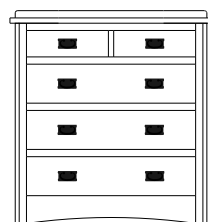

38x19x40
33-3125-__