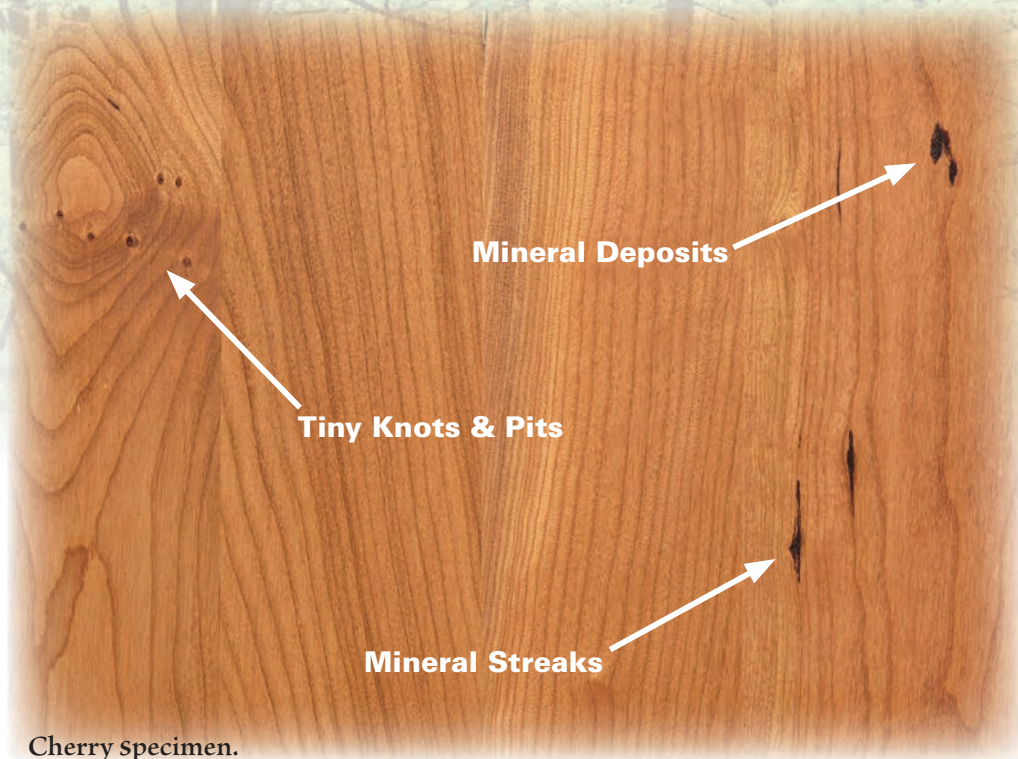

- Every frame bed from Daniel's Amish® Collection includes 12 proprietary cast aluminum brackets and sturdy 5/4" dovetailed hardwood slats. It's strong enough to last, wobble free, for generations so we include a lifetime warranty on the entire bed assembly. All frame beds are pre-assembled in our factory to ensure a perfect fit at delivery.

- All drawers are constructed with the highest quality 9-ply cabinet grade Baltic Birch plywood and are English dovetailed front and rear. They're so sturdy we back them with a lifetime warranty.

- Our 3/4 extension full access ball bearing drawer glides are super heavy duty, commercial quality designs rated to hold 100 lbs. each. These glides also carry a lifetime warranty.

- Tops, drawer fronts, and frames of all Daniel's Amish® case pieces are constructed from sturdy North American hardwoods. Sides and some larger panels are matching veneer over cabinet grade Baltic Birch plywood which is incredibly resistant to warping and splitting. Drawer glides are attached to rear supports which are in turn fastened to back panels. Back panels are screwed on for additional strength.
- Our fine hardwood furniture is finished with a high solids, catalyzed conversion varnish top coat to provide superior protection against spills and a wide variety of household products.

## White Edging Explained

When examining your furniture, you may notice lighter edges on the edges of drawer fronts and face frames, especially when dark stains are used, and when the edge is sharp, as opposed to a rounder edge. We utilize high-quality stains to achieve the perfect finish, and several factors can contribute to this lighter edging effect.