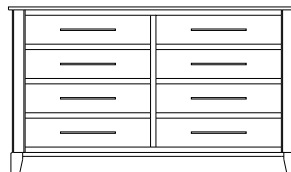

74x19x42
35-4258-__