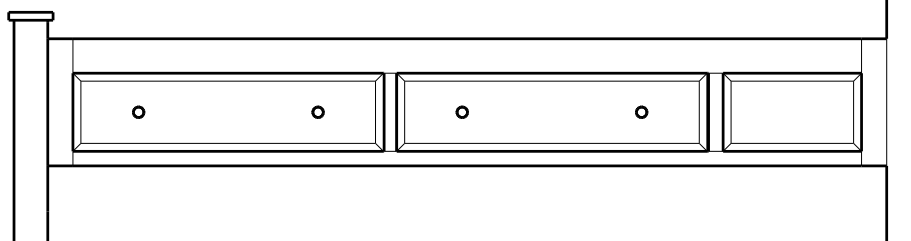

Lewiston Collection

Lewiston Slat – Supreme Pedestal Bed

The Pedestal Drawer Beds found on this page require both the headboard and footboard specified on this page.
Beds must be purchased as a complete unit as shown.

King-Size Pedestal Drawer Bank with 1 - 60" Drawer

34-9544-__

King-Size Headboard: 34-9514-__

King-Size Platform Panel: 34-9504-__

King-Size Footboard: 34-9524-__

King-Size Pedestal Drawer Bank with 2 - 30" Drawers

34-9534-__

King-Size Headboard: 34-9514-__

King-Size Platform Panel: 34-9504-__

King-Size Footboard: 34-9524-__

King-Size Supreme Headboard (54" high)

34-9514-__

King-Size Supreme Footboard (22" high)

34-9524-__

When ordering furniture in this collection, **H (Handles Only)** or **K (Knobs Only)** must be specified at the end of the hardware code. **HK (Handles and Knobs)** may not be specified. Please see notes in front of catalog for additional details.