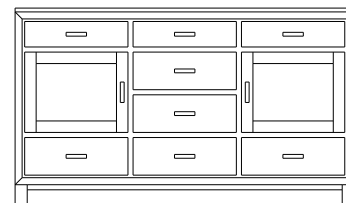

1 adj shelf per door
66x18x40
35-1968-__
Double Deep: 35-1955-__