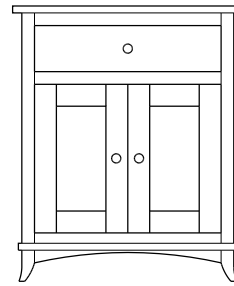

## Holmes – Nightstands

21x20x28  
37-4301-\_\_

Side View of  
37-4301-\_\_

1 adj shelf  
20x20x33  
37-4371-\_\_

1 adj shelf  
20x20x33  
37-4381-\_\_

25x20x26  
37-4302-\_\_

25x20x33  
37-4304-\_\_

1 adj shelf  
25x20x33  
37-4321-\_\_