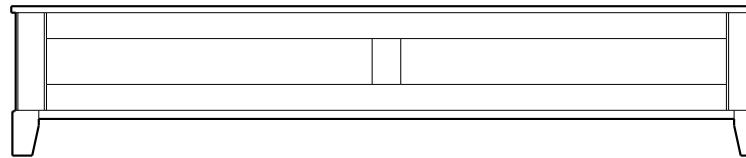

Cosmopolitan Collection

Cosmopolitan – Frame Bed and Bookcase Headboards