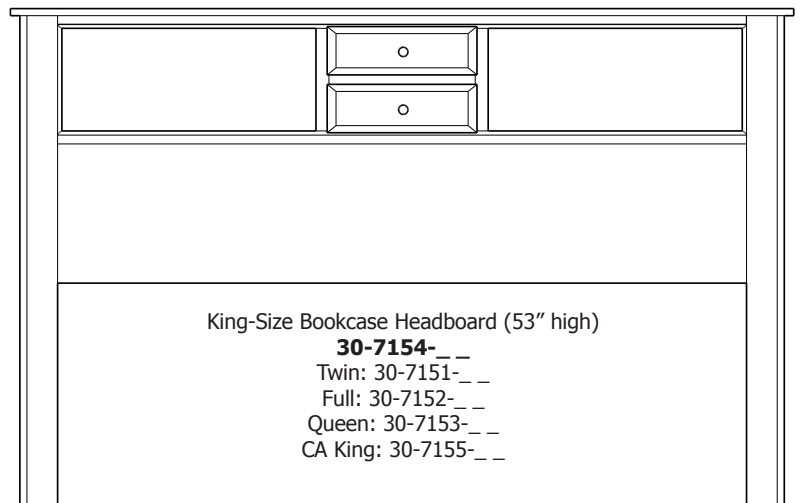

King-Size Bookcase Headboard (53" high)

30-7154-__
Twin: 30-7151-__
Full: 30-7152-__
Queen: 30-7153-__
CA King: 30-7155-__