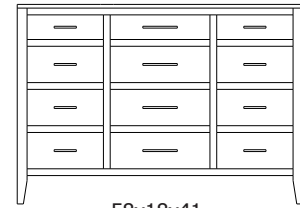

58x18x41
35-1832-__
Double Deep: 35-1813-__