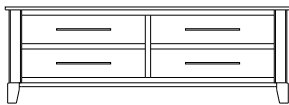

74x19x25
35-4244-__
6 Drawers: 35-4226-__