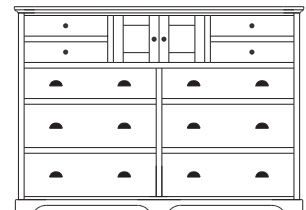

no shelf available
70x19x48
35-3585-__

When ordering furniture in this collection, **H (Handles Only)**, **K (Knobs Only)**, or **HK (Handles and Knobs)** must be specified at the end of the hardware code. When ordering **HK (Handles and Knobs)**, Handle and Knob locations will be **only** as shown on the Line Art drawings. Please see notes in front of catalog for additional details.