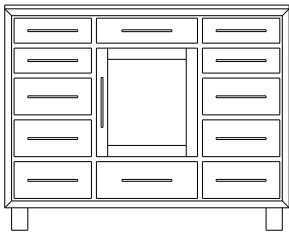

1 adj shelf
59x18x47
35-6662-__
Double Deep: 35-6634-__