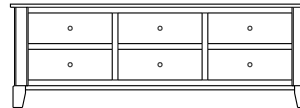

72x19x25
35-3746-__