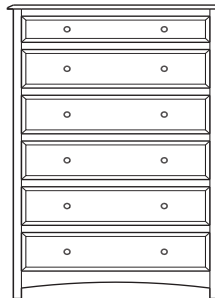

37x19x56
33-3336-__