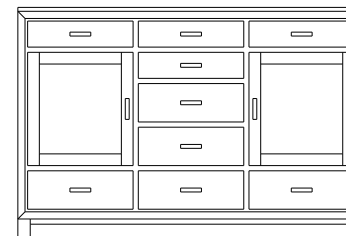

1 adj shelf per door  
66x18x47  
**35-1969-\_\_**  
Double Deep: 35-1975-\_\_

When ordering furniture in this collection, **H (Handles Only)** or **K (Knobs Only)** must be specified at the end of the hardware code. **HK (Handles and Knobs)** may not be specified. Please see notes in front of catalog for additional details.