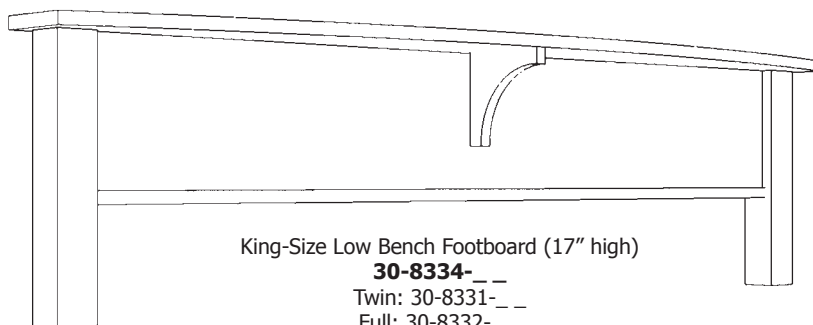

King-Size Low Bench Footboard (17" high)

30-8334-__
Twin: 30-8331-__
Full: 30-8332-__
Queen: 30-8333-__
CA King: 30-8335-__