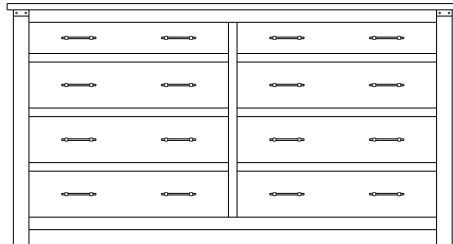

Dresser
73x19x42
35-2038-__