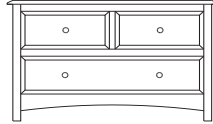

37x19x24
33-3323-__