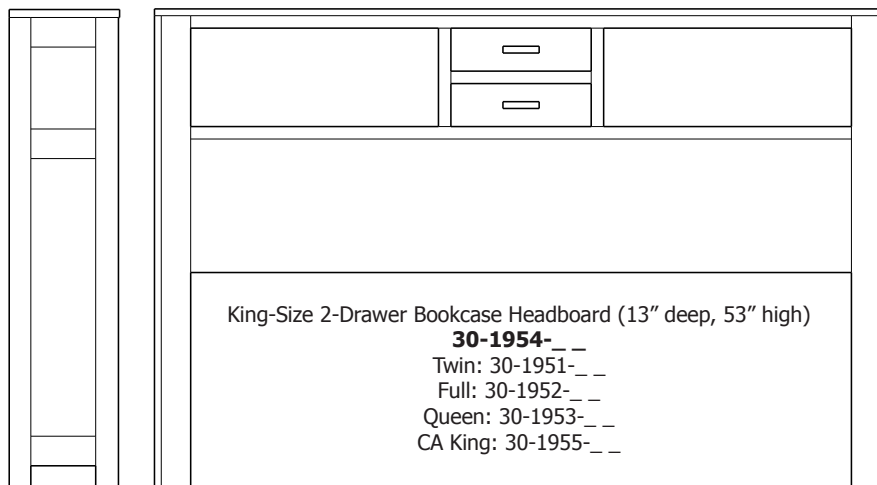

King-Size 2-Drawer Bookcase Headboard (13" deep, 53" high)

30-1954-__
Twin: 30-1951-__
Full: 30-1952-__
Queen: 30-1953-__
CA King: 30-1955-__