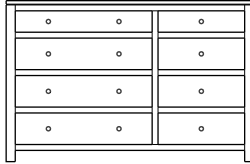

58x18x38
35-3631-__