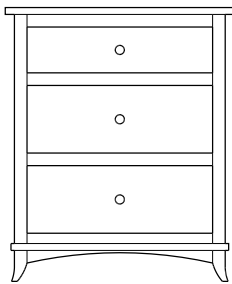

## Holmes – Nightstands

21x20x28  
37-4301-\_\_

Side View of  
37-4301-\_\_

1 adj shelf  
20x20x33  
37-4371-\_\_

1 adj shelf  
20x20x33  
37-4381-\_\_

25x20x26  
37-4302-\_\_

25x20x33  
37-4304-\_\_

1 adj shelf  
25x20x33  
37-4321-\_\_