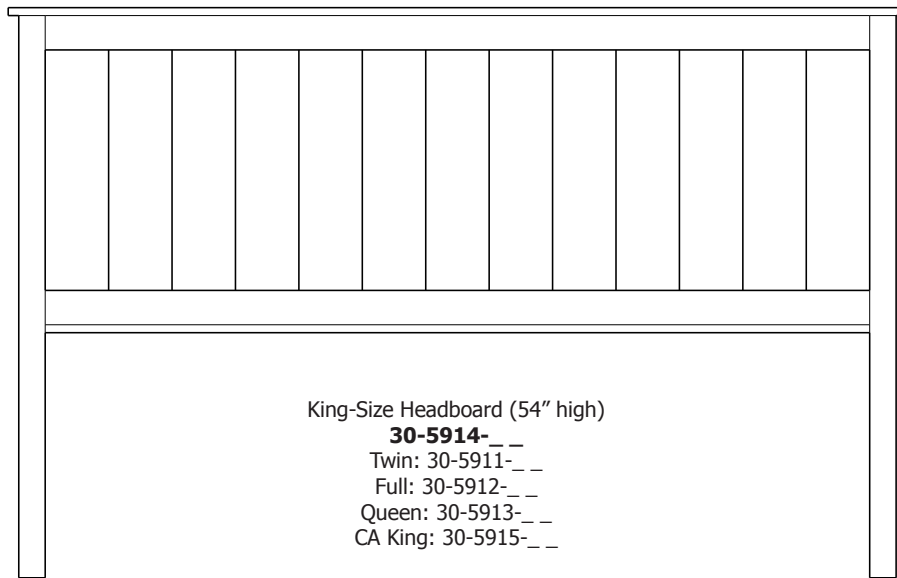

Laurel Collection

Laurel – Frame Bed