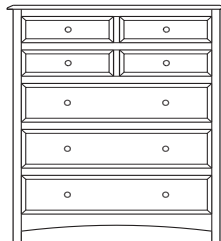

37x19x45
33-3367-__