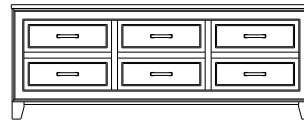

69x19x27
35-5146-__