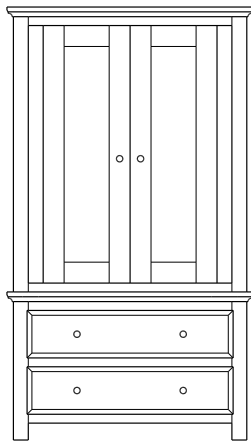

Armoire
40x19x71
31-4452-__