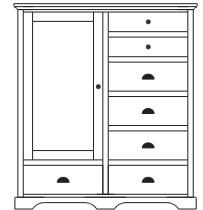

2 adj shelves
47x19x52
35-3524-__