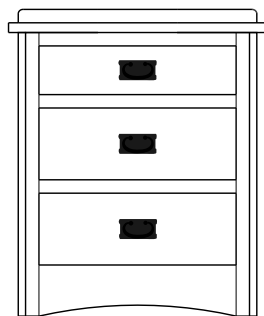

27x19x32
37-3113-__