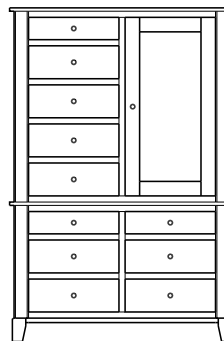

2 adj shelves
50x19x75
31-3716-__