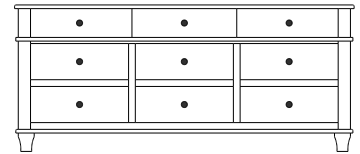

71x19x30
35-5639-__