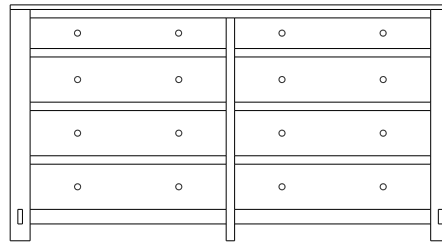

Dresser
72x18x39
35-2338-__