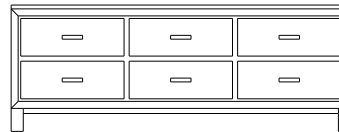

66x18x26
35-1946-__