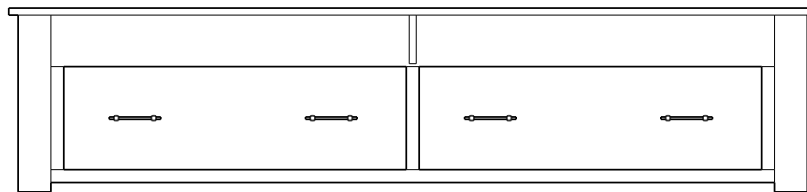

King-Size Universal Pedestal Footboard with Bench Top (20" high)

30-8134-__

For colored picture of pedestal footboard with bench top and drawers on end, see page MS1 in miscellaneous section

*All pedestal beds with drawers on end require a headboard to complete bed.
A foundation or platform foundation **MUST BE USED** on these beds

When ordering furniture in this collection, please specify metal corner wrap. Choose between **30-103 Matte Black** or **30-104 Hammered Iron**. They may not be mixed.

H (Handles Only) or **K (Knobs Only)** must be specified at the end of the hardware code.
HK (Handles and Knobs) may not be specified.

Please see notes in front of catalog for additional details.