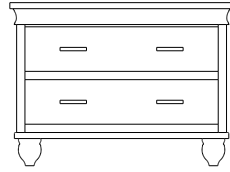

Cottage Collection

Cottage – Chests

38x19x28
33-4942-__