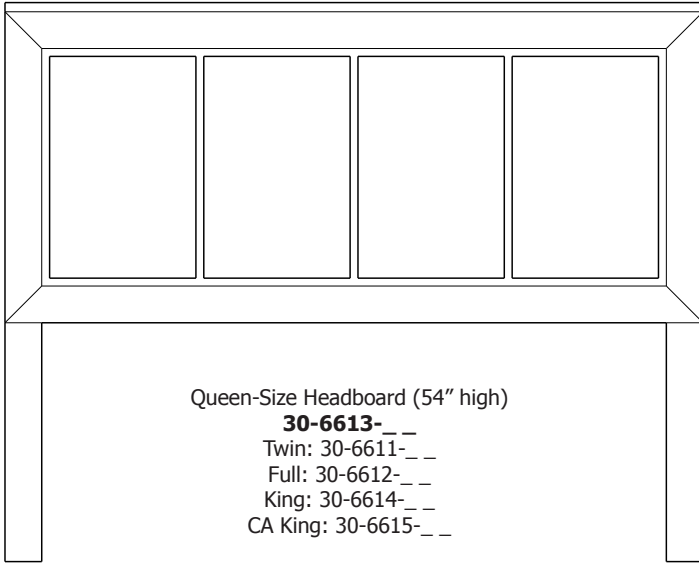

Orchard Collection

Orchard – Frame Beds and Bookcase Headboards

Queen-Size Headboard (54" high)

30-6613-__

Twin: 30-6611-__

Full: 30-6612-__

King: 30-6614-__

CA King: 30-6615-__