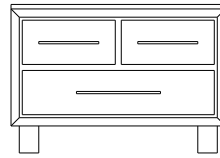

37x18x26
33-6623-__