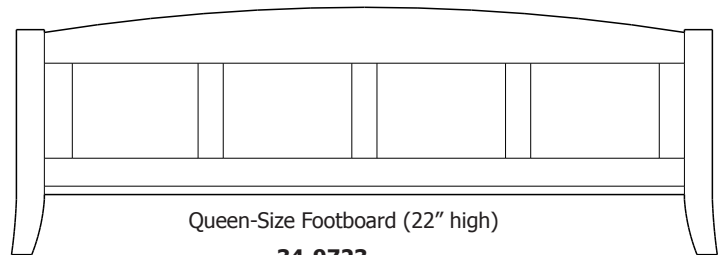

Queen-Size Headboard (54" high)

**34-9713-\_\_**

Queen-Size Footboard (22" high)

**34-9723-\_\_**

When ordering furniture in this collection, **H (Handles Only)** or **K (Knobs Only)** must be specified at the end of the hardware code. **HK (Handles and Knobs)** may not be specified. Please see notes in front of catalog for additional details.