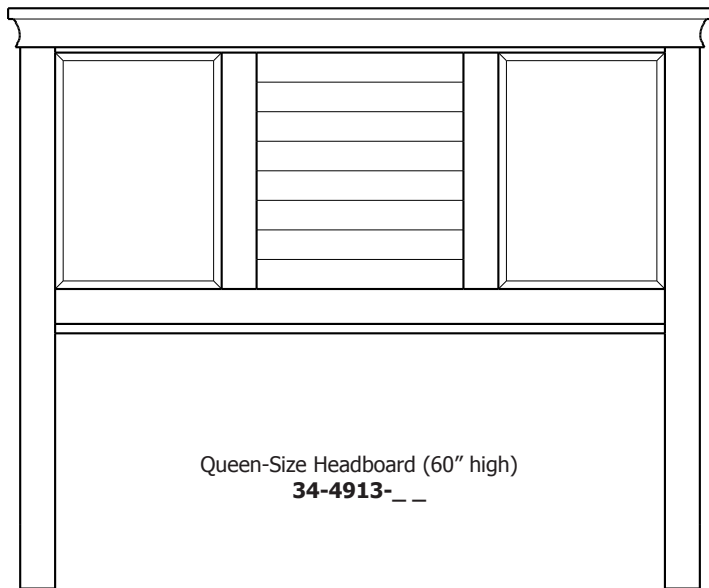

Queen-Size Headboard (60" high)  
**34-4913-\_\_**

Queen-Size Footboard (33" high)  
**34-4923-\_\_**

CTP6

When ordering furniture in this collection, **H (Handles Only)**, **K (Knobs Only)**, or **HK (Handles and Knobs)** must be specified at the end of the hardware code. When ordering **HK (Handles and Knobs)**, Handle and Knob locations will be **only** as shown on the Line Art drawings. Please see notes in front of catalog for additional details.