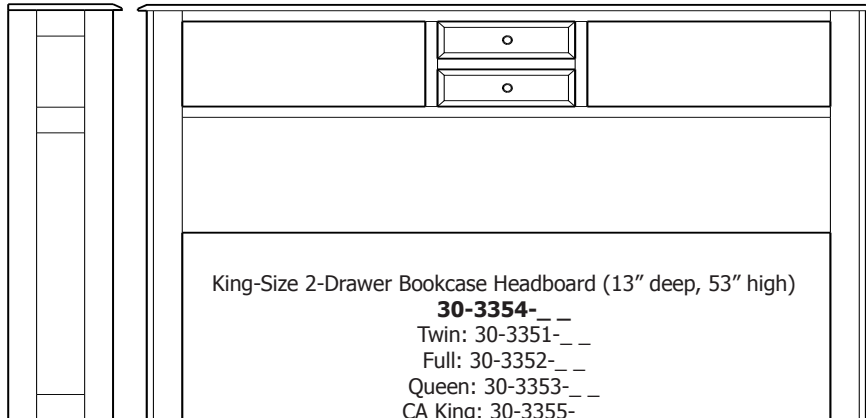

King-Size 2-Drawer Bookcase Headboard (13" deep, 53" high)

30-3354-__
Twin: 30-3351-__
Full: 30-3352-__
Queen: 30-3353-__
CA King: 30-3355-__