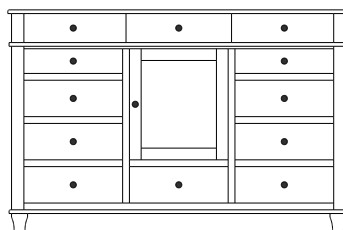

1 adj shelf
71x19x45
35-5682-__
Double Deep: 35-5674-__