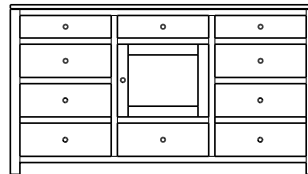

1 adj shelf
68x18x38
35-3630-__
Double Deep: 35-3654-__