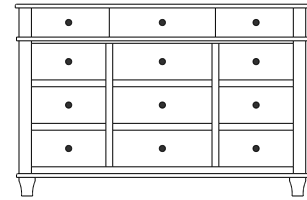

61x19x39
35-5632-__
Double Deep: 35-5613-__