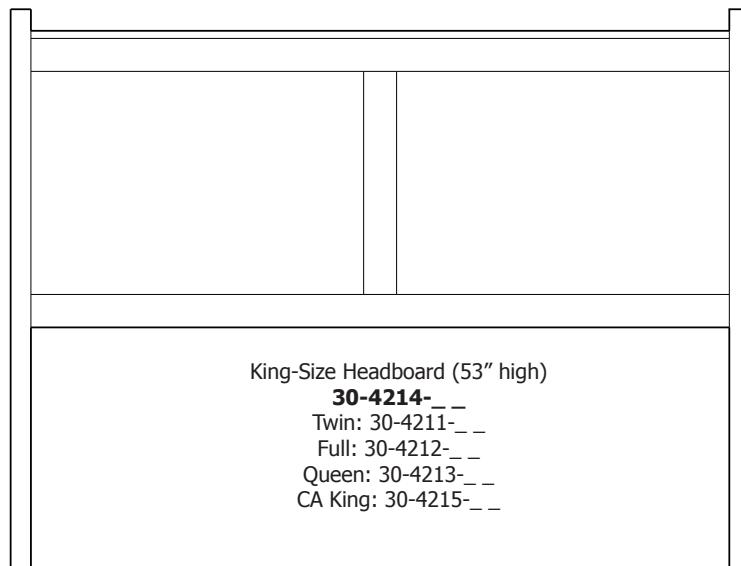

Metropolitan Collection

Metropolitan – Frame Bed and Bookcase Headboards