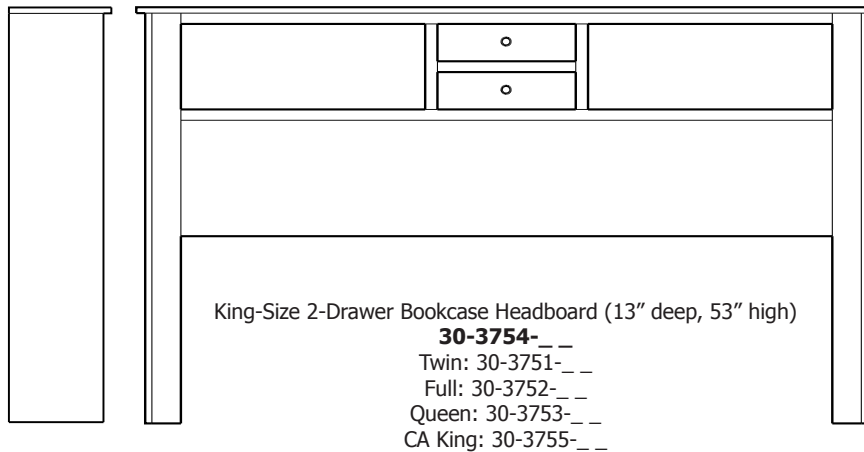

Cosmopolitan Collection

Cosmopolitan – Frame Bed and Bookcase Headboards