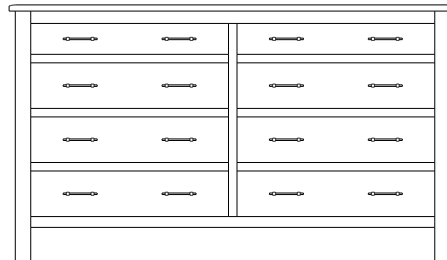

Dresser
73x19x42
35-5938-__