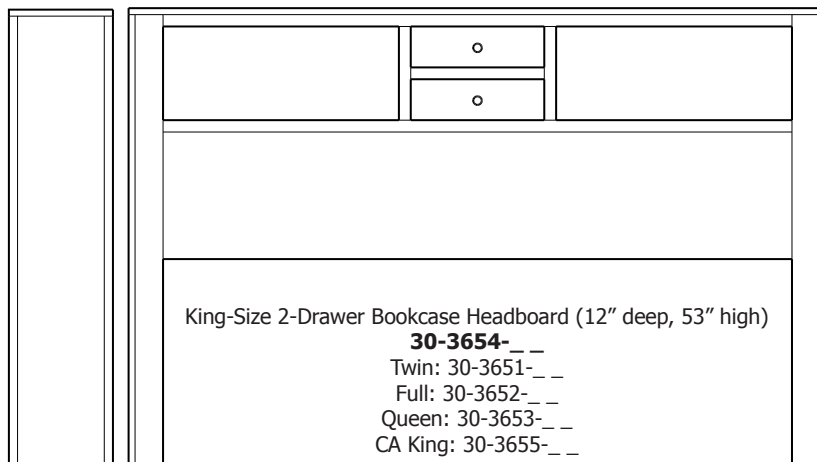

King-Size 2-Drawer Bookcase Headboard (12" deep, 53" high)

**30-3654-**\_\_  
Twin: 30-3651-\_\_  
Full: 30-3652-\_\_  
Queen: 30-3653-\_\_  
CA King: 30-3655-\_\_

When ordering furniture in this collection, **H (Handles Only)** or **K (Knobs Only)** must be specified at the end of the hardware code. **HK (Handles and Knobs)** may not be specified. Please see notes in front of catalog for additional details.