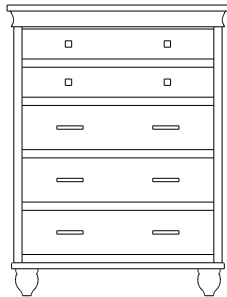

38x19x49
33-4965-__