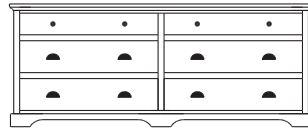

70x19x29
35-3536-__