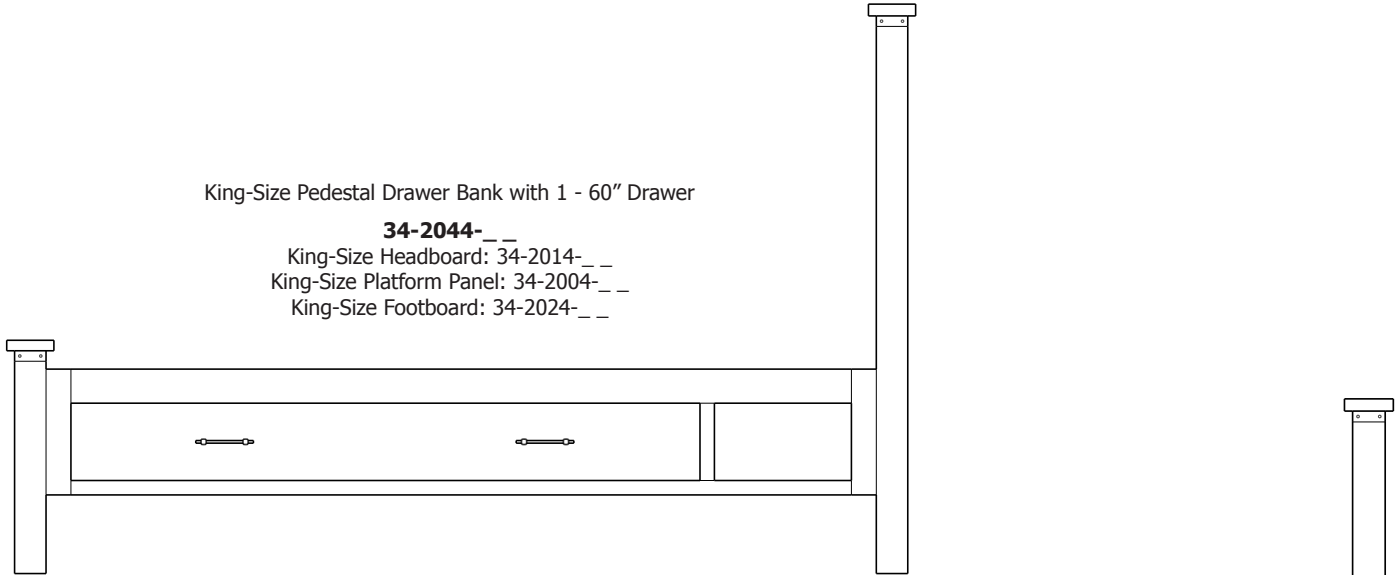

King-Size Pedestal Drawer Bank with 1 - 60" Drawer

**34-2044-\_\_**

King-Size Headboard: 34-2014-\_\_

King-Size Platform Panel: 34-2004-\_\_

King-Size Footboard: 34-2024-\_\_

King-Size Pedestal Drawer Bank with 2 - 30" Drawers