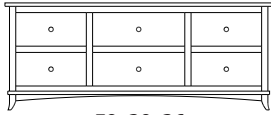

Holmes Collection

Holmes – Triple Dressers

59x20x26
35-4306-__