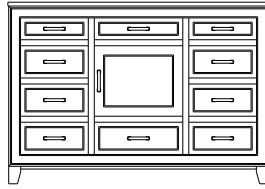

1 adj shelf
60x19x42
35-5110-__
Double Deep: 35-5114-__