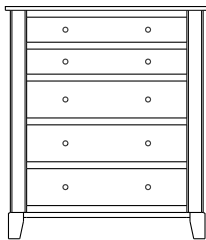

41x19x46
33-3765-__