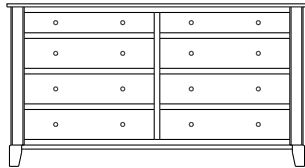

74x19x40
35-3738-__