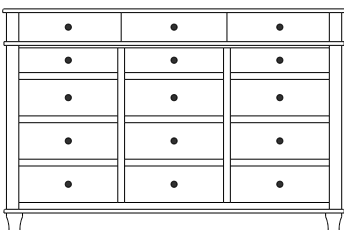

71x19x45
35-5645-__
Double Deep: 35-5673-__