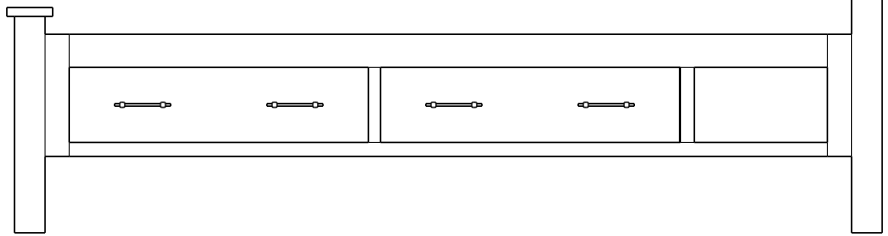

**34-5244-\_\_**

King-Size Headboard: 34-5214-\_\_  
 King-Size Platform Panel: 34-5204-\_\_  
 King-Size Footboard: 34-5224-\_\_

King-Size Pedestal Drawer Bank with 2 - 30" Drawers

**34-5234-\_\_**

King-Size Headboard: 34-5214-\_\_  
 King-Size Platform Panel: 34-5204-\_\_  
 King-Size Footboard: 34-5224-\_\_