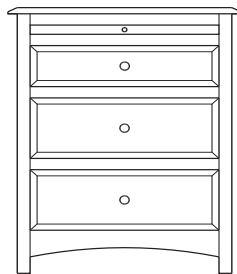

25x19x32
37-3303-__