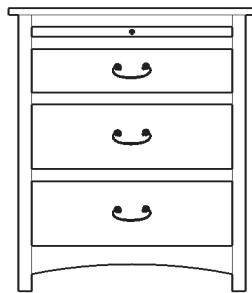

25x19x30  
37-3413-\_\_

25x19x32  
37-3403-\_\_

1 adj shelf  
25x19x32  
37-3452-\_\_

1 adj shelf  
25x19x32  
37-3462-\_\_

When ordering furniture in this collection, **H (Handles Only)** or **K (Knobs Only)** must be specified at the end of the hardware code. **HK (Handles and Knobs)** may not be specified. Please see notes in front of catalog for additional details.