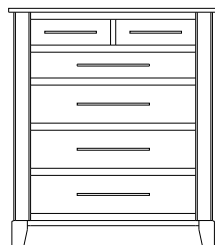

41x19x46
33-4276-__