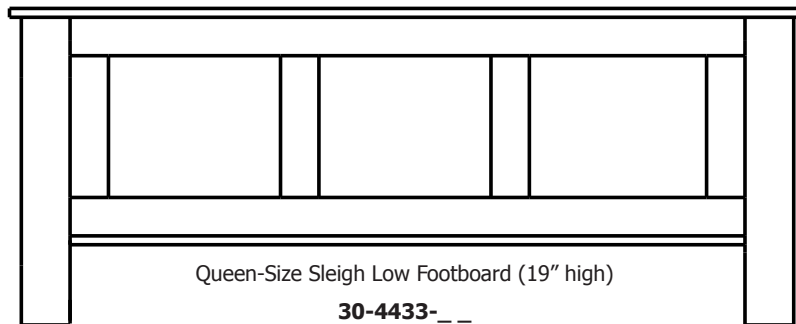

Lewiston Collection

Lewiston Sleigh – Frame Bed