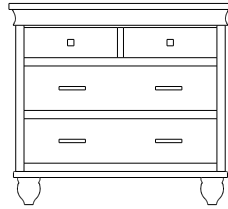

38x19x34
33-4924-__