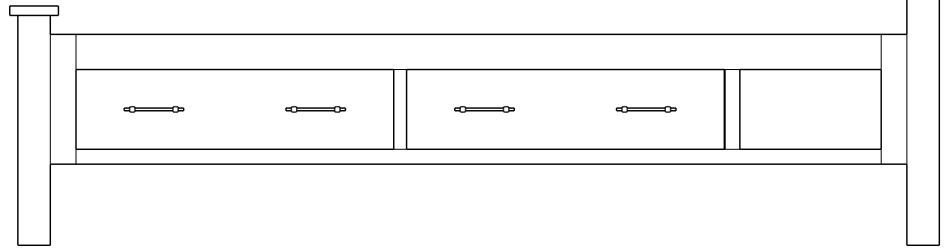

Laurel Collection

Laurel Panel – Supreme Pedestal Beds

The Pedestal Drawer Beds found on this page require both the headboard and footboard specified on this page.
Beds must be purchased as a complete unit as shown.

King-Size Pedestal Drawer Bank with 1 - 60" Drawer

34-5944-__

King-Size Headboard: 34-5914-__
King-Size Platform Panel: 34-5904-__
King-Size Footboard: 34-5924-__

King-Size Pedestal Drawer Bank with 2 - 30" Drawers

34-5934-__

King-Size Headboard: 34-5914-__
King-Size Platform Panel: 34-5904-__
King-Size Footboard: 34-5924-__

Queen-Size Supreme Headboard (54" high)

34-5913-__

King-Size Supreme Footboard (22" high)

34-5924-__

When ordering furniture in this collection, **H (Handles Only)** or **K (Knobs Only)** must be specified at the end of the hardware code. **HK (Handles and Knobs)** may not be specified. Please see notes in front of catalog for additional details.