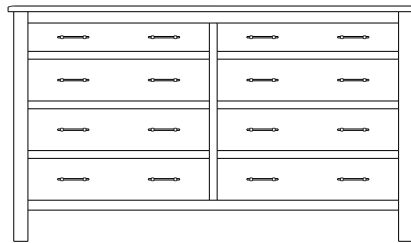

Dresser
73x19x42
35-5238-__