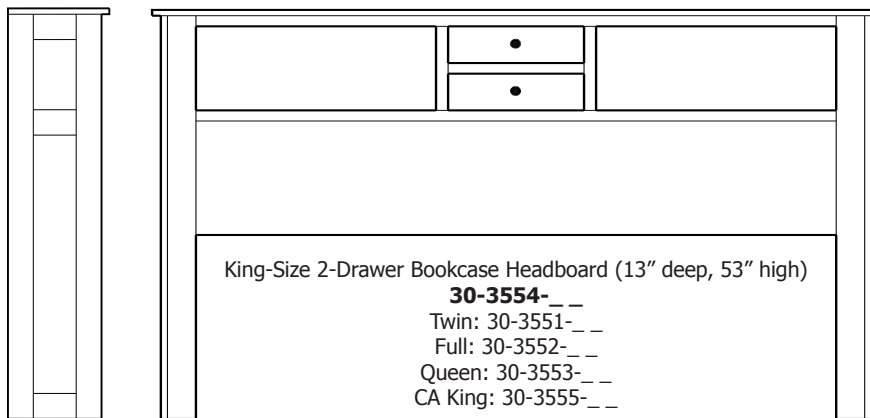

King-Size 2-Drawer Bookcase Headboard (13" deep, 53" high)

30-3554-__
Twin: 30-3551-__
Full: 30-3552-__
Queen: 30-3553-__
CA King: 30-3555-__