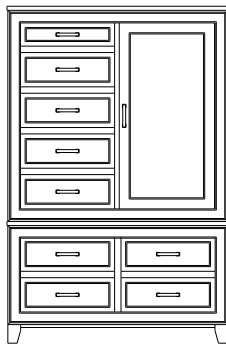

2 adj shelves
48x19x71
31-5114-__