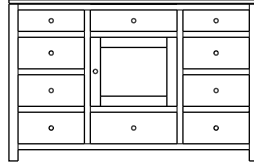

1 adj shelf
58x18x38
35-3610-__
Double Deep: 35-3614-__