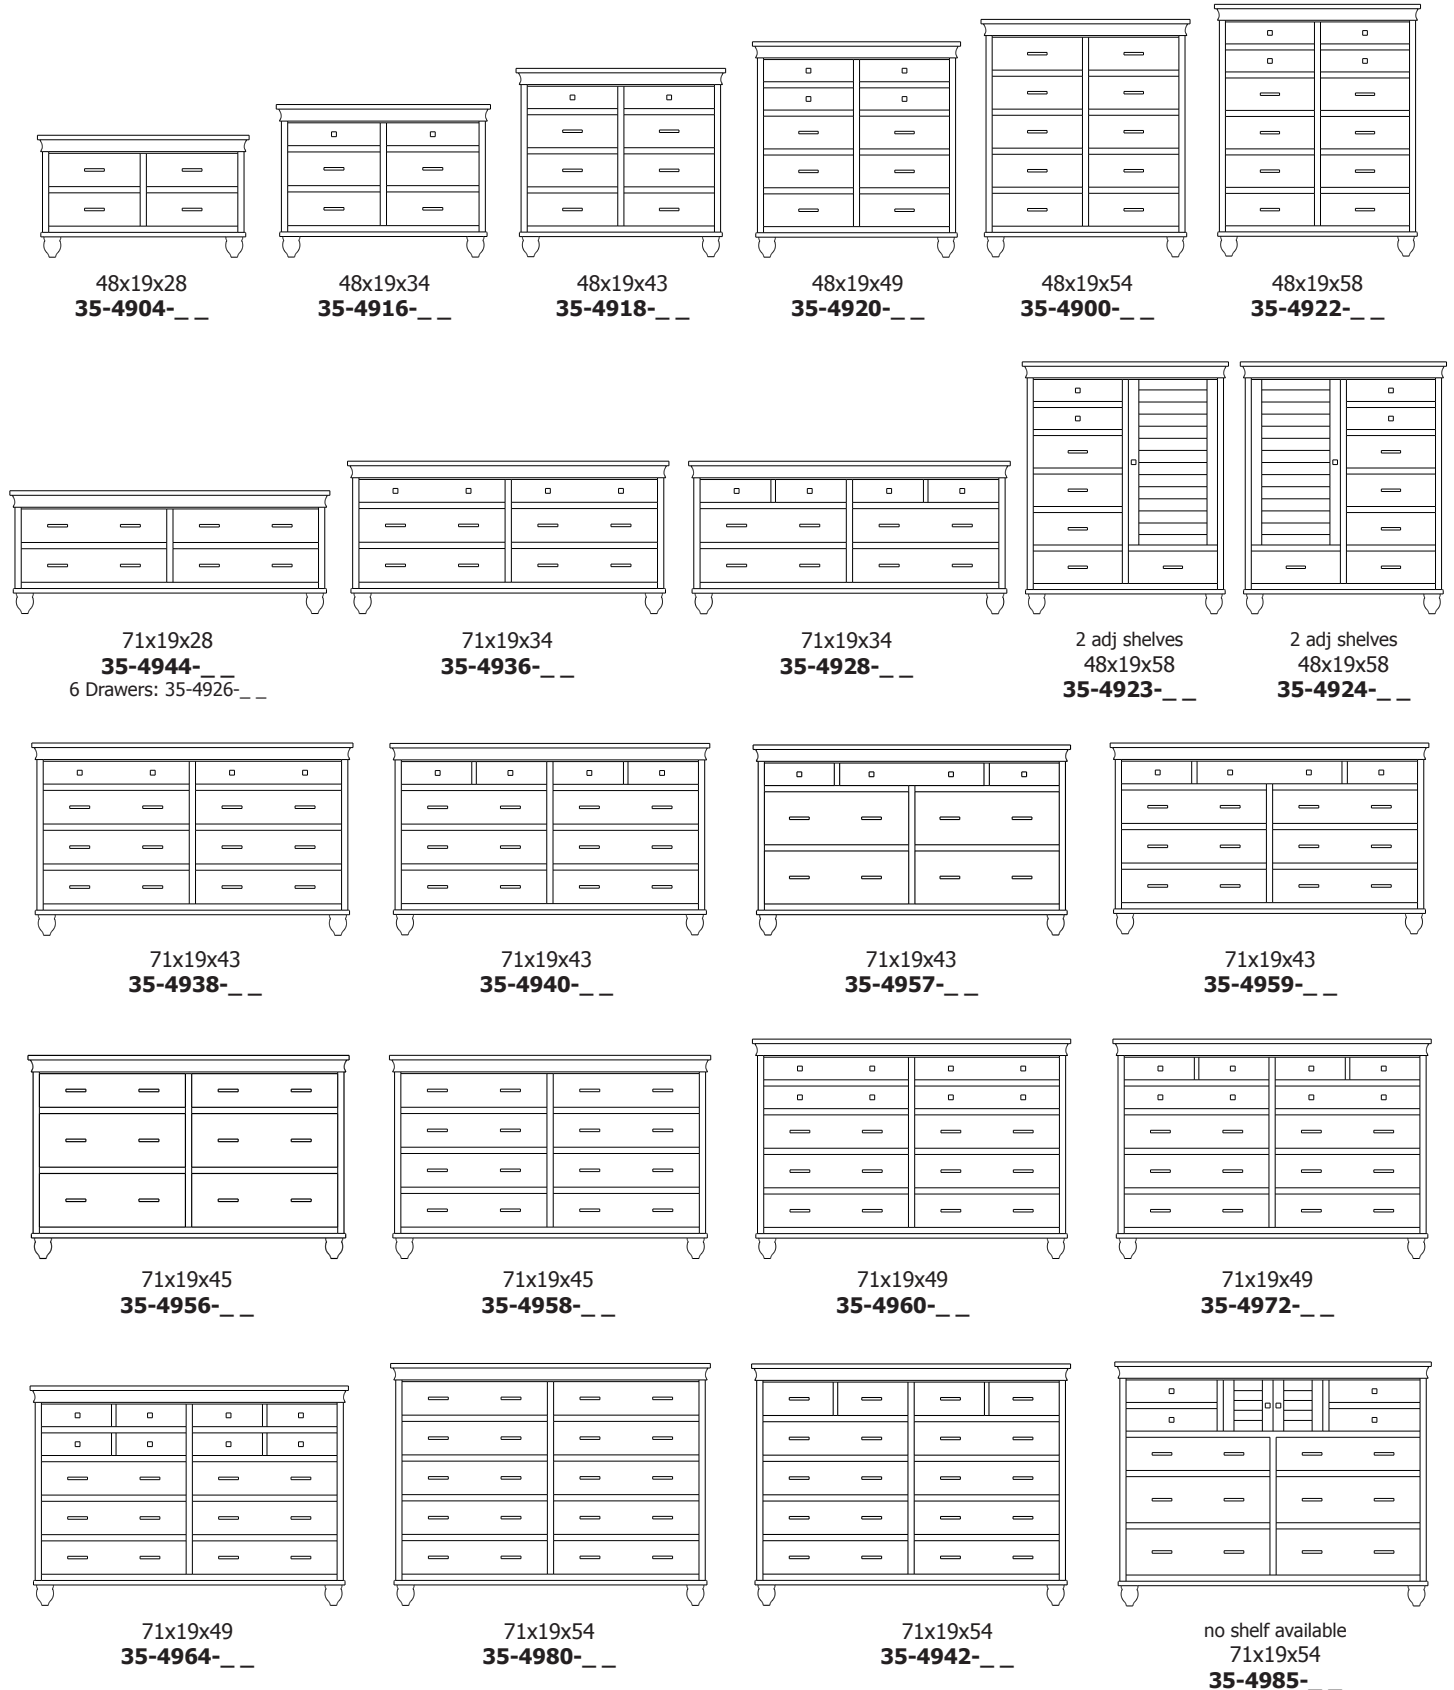

Cottage Collection

Cottage – Double Dressers

When ordering furniture in this collection, **H (Handles Only)**, **K (Knobs Only)**, or **HK (Handles and Knobs)** must be specified at the end of the hardware code. When ordering **HK (Handles and Knobs)**, Handle and Knob locations will be **only** as shown on the Line Art drawings. Please see notes in front of catalog for additional details.