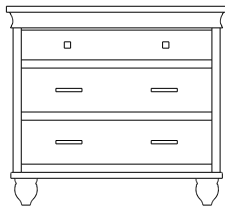

38x19x34
33-4933-__