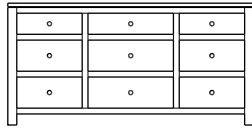

58x18x29
35-3619-__