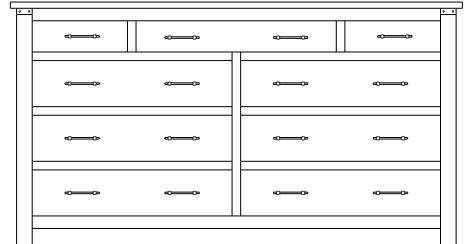

Dresser
73x19x42
35-2059-__