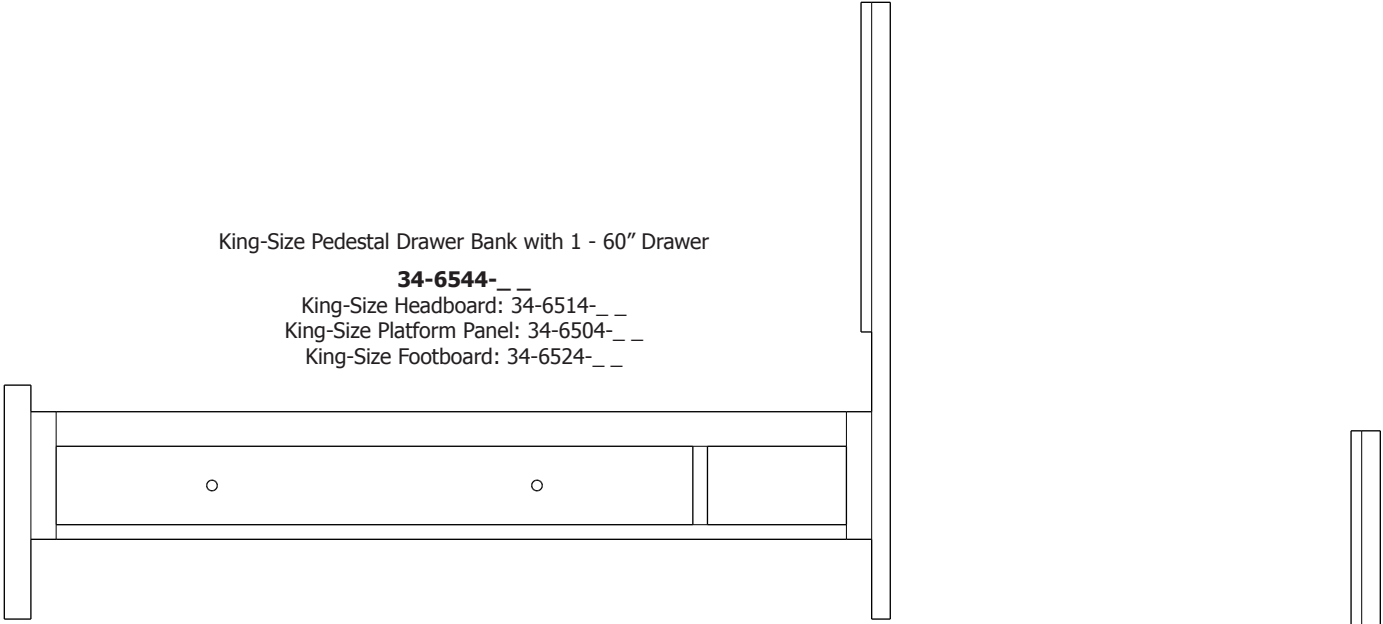

Studio Collection

Studio – Supreme Pedestal Beds

The Pedestal Drawer Beds found on this page require both the headboard and footboard specified on this page. Beds must be purchased as a complete unit as shown.

King-Size Pedestal Drawer Bank with 1 - 60" Drawer

34-6544-__

King-Size Headboard: 34-6514-__
King-Size Platform Panel: 34-6504-__
King-Size Footboard: 34-6524-__

King-Size Pedestal Drawer Bank with 2 - 30" Drawers

34-6534-__

King-Size Headboard: 34-6514-__
King-Size Platform Panel: 34-6504-__
King-Size Footboard: 34-6524-__