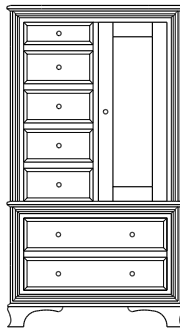

## Classic – Armoires, Wardrobes & Mirrors

2 adj shelves  
40x19x59  
**31-4010-\_\_**

2 adj shelves & 1 pole  
40x19x59  
**31-4050-\_\_**  
25" Deep: 31-4090-\_\_  
Wardrobe: 31-4080-\_\_

1 wardrobe pole  
**Wardrobes - 25" Deep**  
All Two-Door Armoires Can Be  
Ordered With Full Length Doors.