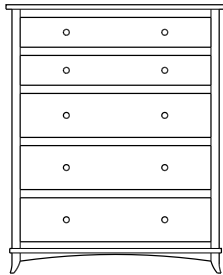

37x20x48
33-4365-__