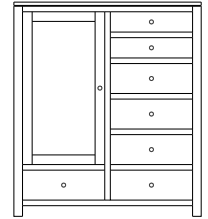

2 adj shelves
46x18x53
35-3624-__