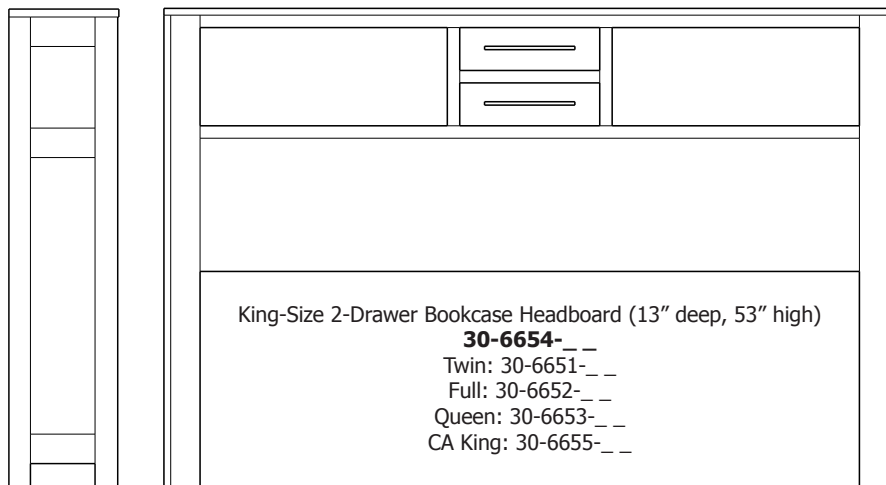

Full: 30-6632-\_\_

King: 30-6634-\_\_

CA King: 30-6635-\_\_

King-Size 2-Drawer Bookcase Headboard (13" deep, 53" high)

**30-6654-**\_\_

Twin: 30-6651-\_\_

Full: 30-6652-\_\_

Queen: 30-6653-\_\_