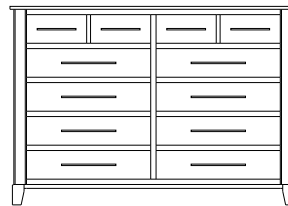

74x19x51
35-4242-__