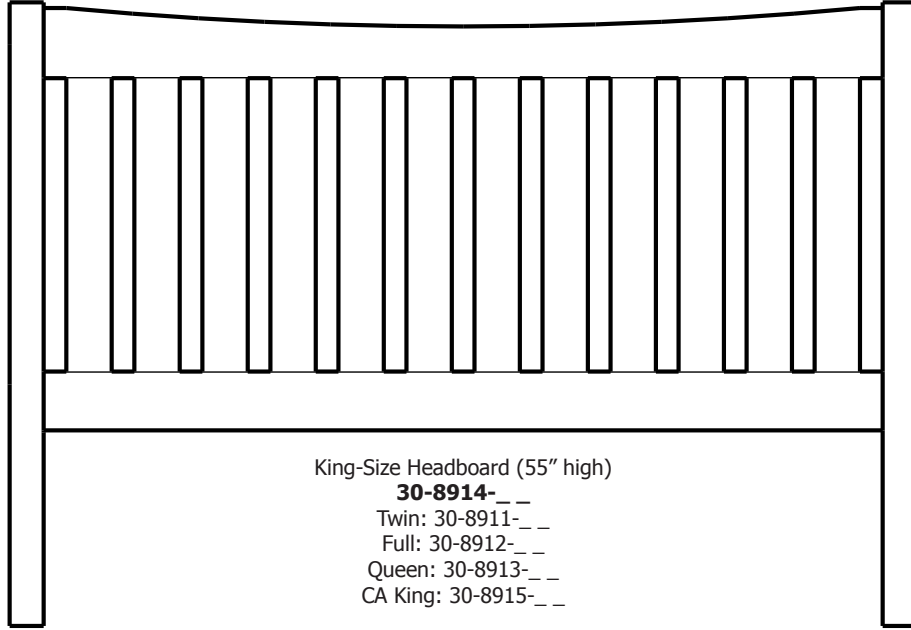

Alternate Beds

Bedfort – Frame Bed