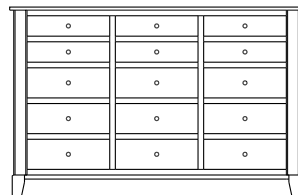

72x19x46
35-3745-__
Double Deep: 35-3773-__