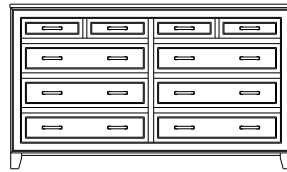

71x19x42
35-5140-__