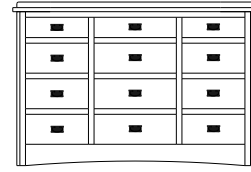

60x19x40
35-3132-__
Double Deep: 35-3113-__