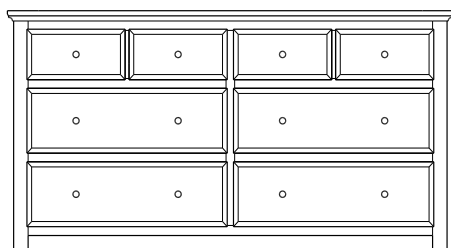

Dresser
73x19x40
35-6087-__