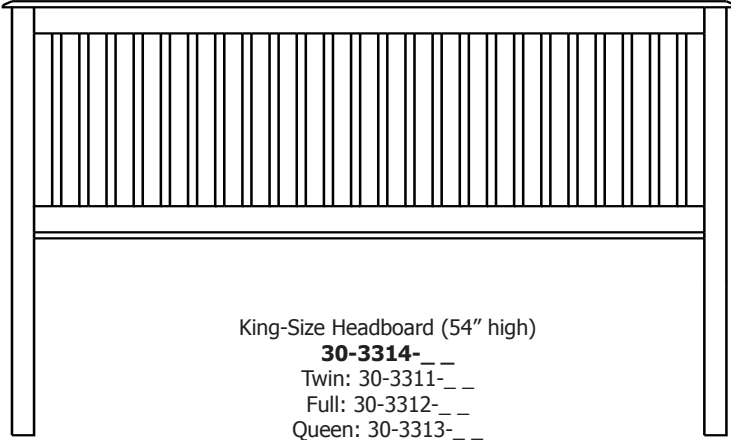

Simplicity Collection

Simplicity – Frame Beds and Bookcase Headboards

King-Size Headboard (54" high)

30-3314-__
Twin: 30-3311-__
Full: 30-3312-__
Queen: 30-3313-__
CA King: 30-3315-__