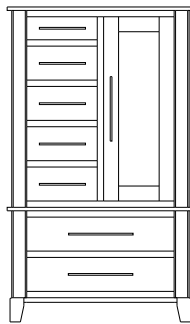

## Metropolitan – Armoires, Wardrobes & Mirrors

2 adj shelves  
41x19x58  
**31-4210-\_\_**

2 adj shelves & 1 pole  
41x19x58  
**31-4250-\_\_**  
25" Deep: 31-4290-\_\_  
Wardrobe: 31-4280-\_\_

1 wardrobe pole  
**Wardrobes - 25" Deep**  
All Two-Door Armoires Can Be  
Ordered With Full Length Doors.