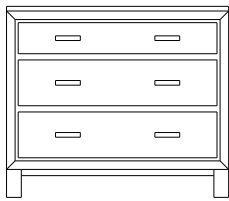

37x18x32
33-1933-__