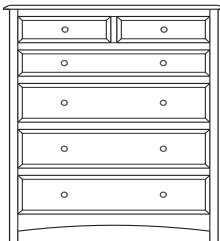

37x19x45
33-3376-__