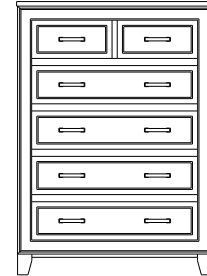

38x19x53
33-5126-__