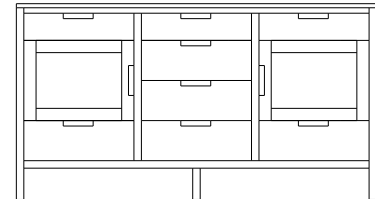

1 adj shelf per door
66x18x36
35-1768-__
Double Deep: 35-1755-__