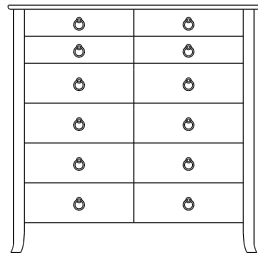

48x20x46
35-5522-__