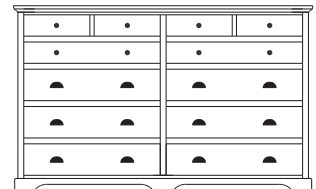

70x19x44
35-3572-__