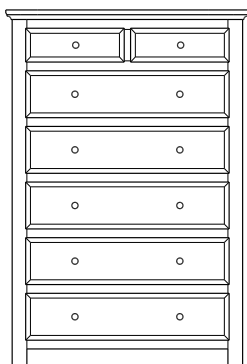

Chest
40x19x57
33-6027-__