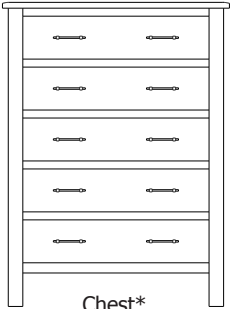

Chest*
39x19x53
33-5905-__