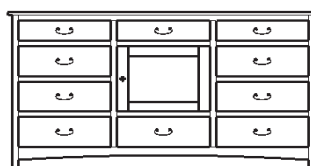

1 adj shelf
68x19x39
35-3430-__
Double Deep: 35-3454-__