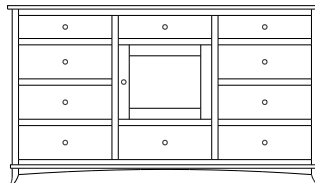

1 adj shelf
68x20x42
35-4330-__
Double Deep: 35-4354-__