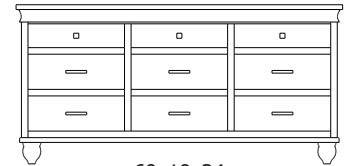

69x19x34
35-4939-__