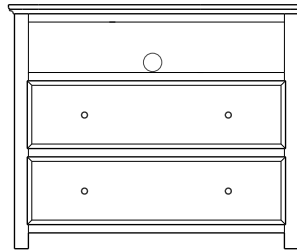

Media Dresser
49x19x40
35-4463-__