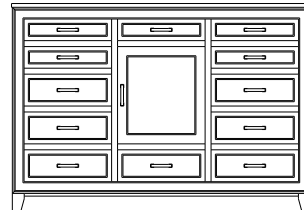

1 adj shelf
69x19x48
35-5182-__
Double Deep: 35-5174-__