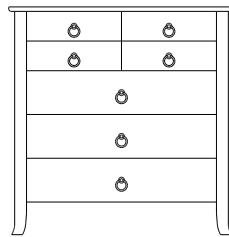

38x20x39
33-5567-__