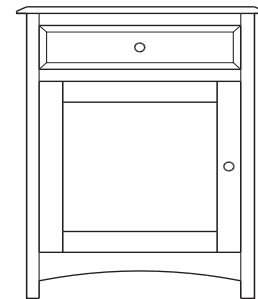

1 adj shelf
25x19x32
37-3362-__