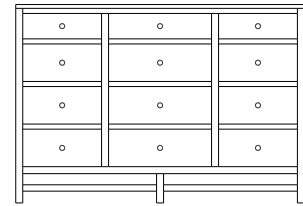

56x18x40
35-6532-__
Double Deep: 35-6513-__