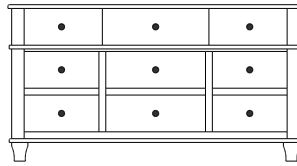

61x19x32
35-5617-__