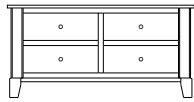

Cosmopolitan Collection

Cosmopolitan – Double Dressers

50x19x25
35-3704-__