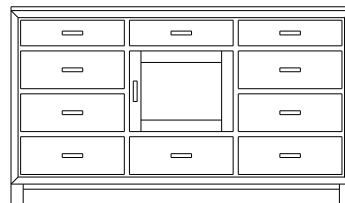

1 adj shelf
66x18x40
35-1930-__
Double Deep: 35-1954-__