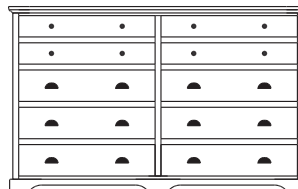

70x19x44
35-3560-__