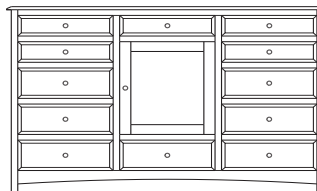

1 adj shelf
68x19x45
35-3382-__
Double Deep: 35-3374-__