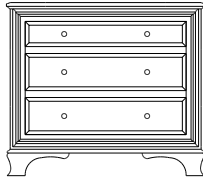

40x19x34
33-4033-__