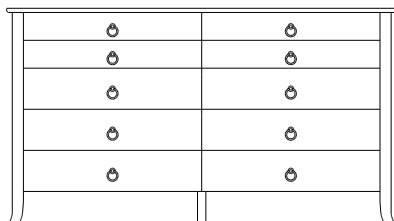

71x20x39
35-5560-__