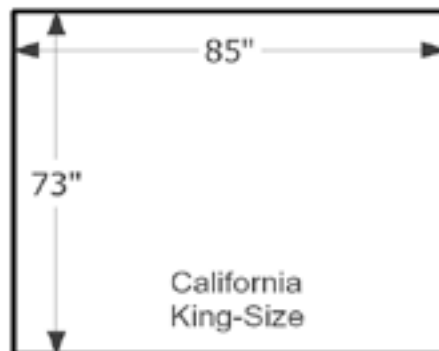

## Retail Catalog Slat Platforms

Optional Plywood Platform for all Beds with Slats (does not replace slats)

PROD CODE	Description	Price
30-8591-50	Twin-Size Platform – Birch	333.00

PROD CODE	Description	Price
30-8592-50	Full-Size Platform – Birch	380.00
30-8593-50	Queen-Size Platform – Birch	440.00