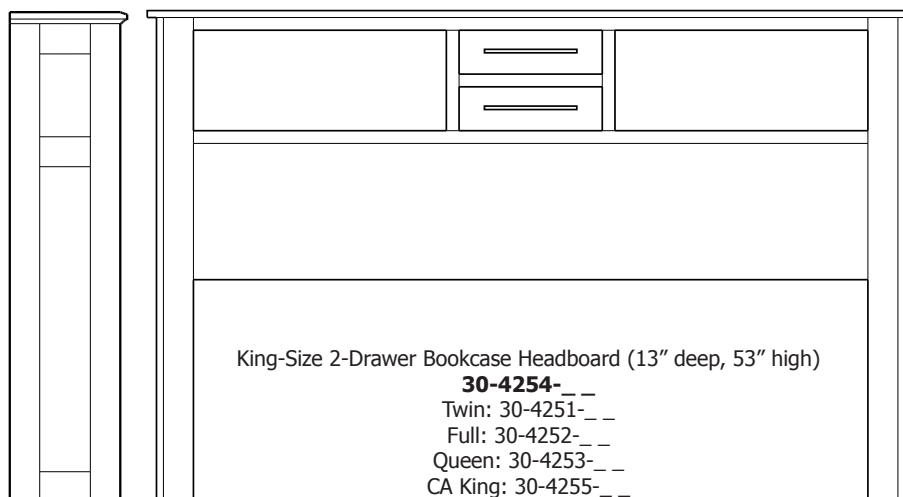

Metropolitan Collection

Metropolitan – Frame Bed and Bookcase Headboards