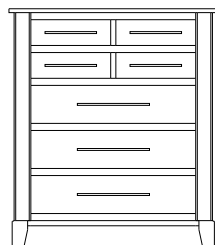

41x19x46
33-4267-__