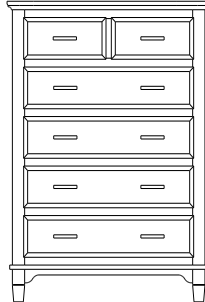

Chest
35x19x48
33-5828-__