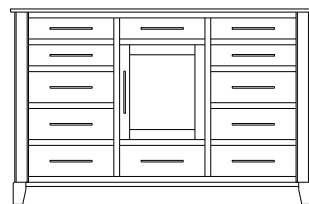

1 adj shelf
72x19x46
35-4282-__
Double Deep: 35-4274-__