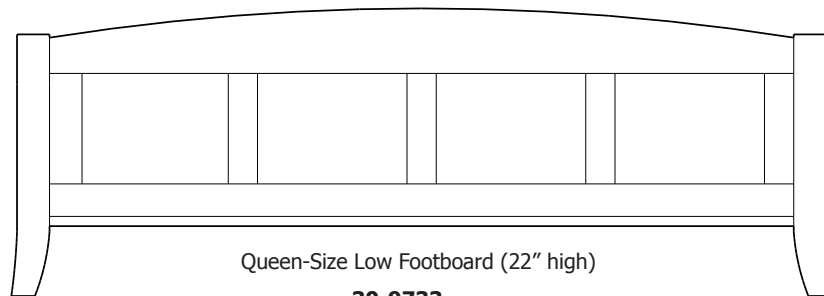

Holmes Collection

Holmes Panel – Frame Bed