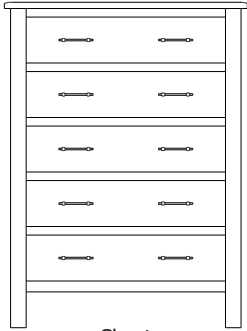

Chest
39x19x53
33-5205-__