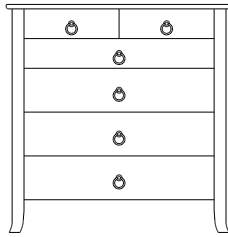

38x20x39
33-5576-__