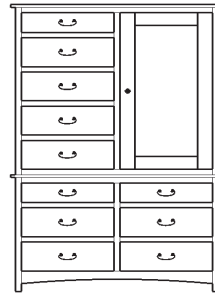

2 adj shelves
47x19x73
31-3416-__