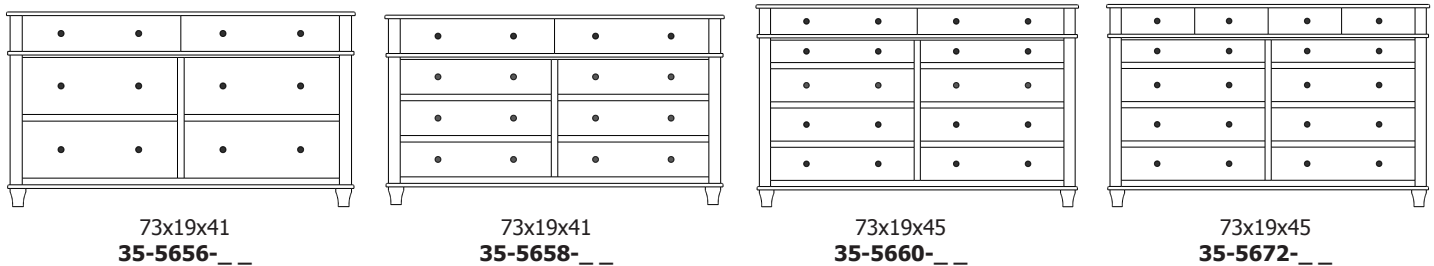

Highland Collection

Highland – Double Dressers

When ordering furniture in this collection, **H (Handles Only)** or **K (Knobs Only)** must be specified. The following **hardware is excluded** as it is incompatible with the rounded top drawers design: **30-41, 30-42, 30-43, 30-46, 30-47 and 30-48.**