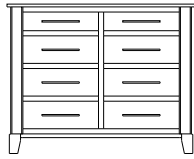

50x19x40
35-4218-__