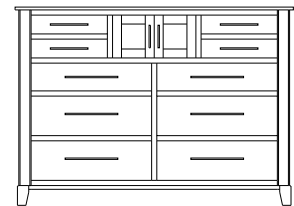

no shelf available
74x19x51
35-4285-__