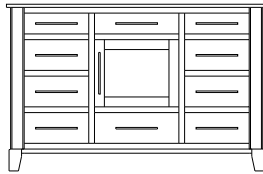

1 adj shelf
63x19x40
35-4210-__
Double Deep: 35-4214-__