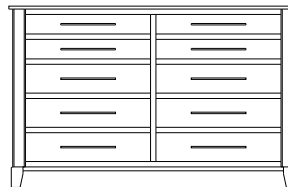

74x19x46
35-4260-__