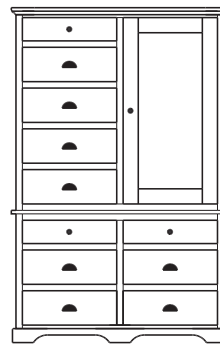

2 adj shelves
47x19x72
31-3516-__