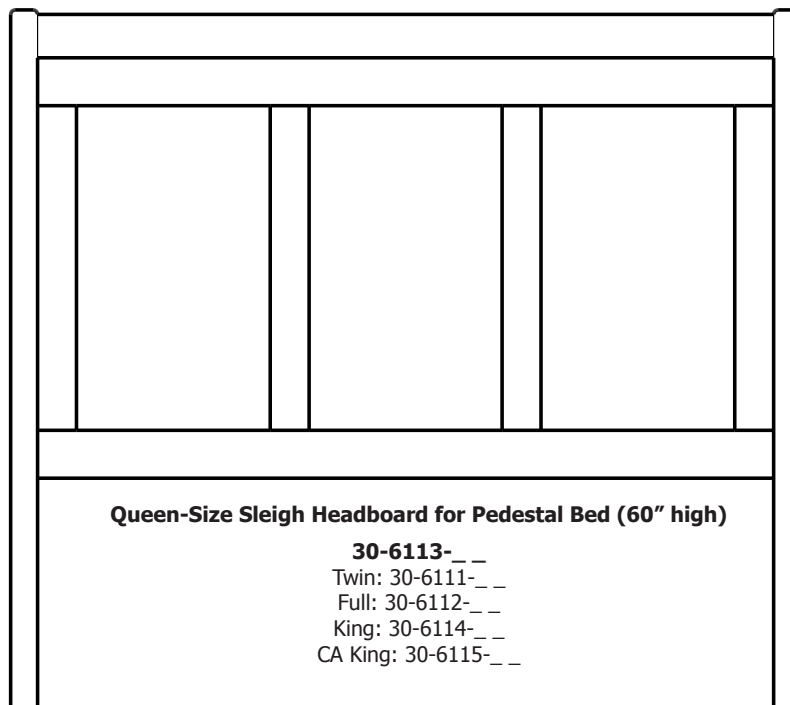

Lansing Collection

Lansing Sleigh – Frame Beds