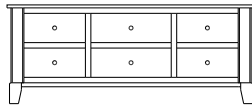

Cosmopolitan Collection

Cosmopolitan – Triple Dressers

63x19x25
35-3706-__