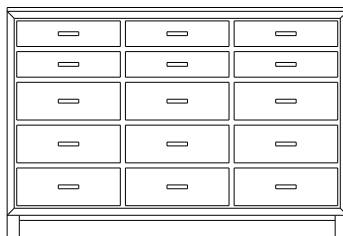

66x18x47
35-1945-__
Double Deep: 35-1973-__