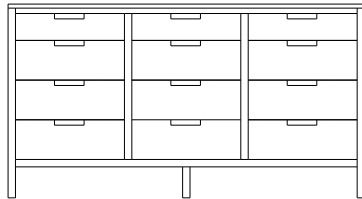

66x18x36
35-1752-__
Double Deep: 35-1753-__