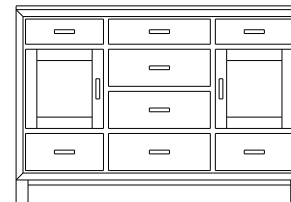

1 adj shelf per door
59x18x40
35-1948-__
Double Deep: 35-1915-__