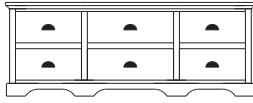

Elegance Collection

Elegance – Triple Dressers

59x19x22
35-3506-__