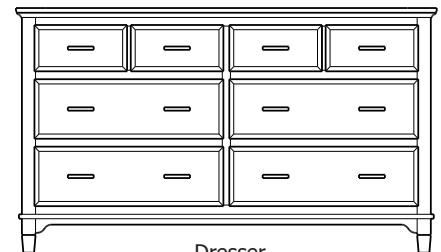

Dresser
73x19x40
35-5887-__