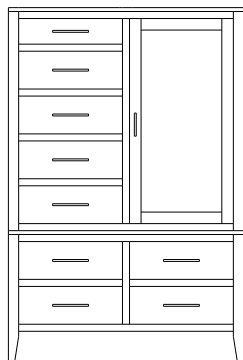

2 adj shelves
46x18x68
31-1814-__