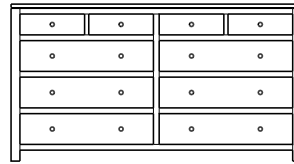

70x18x38
35-3640-__