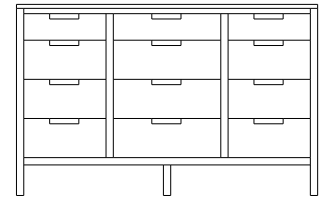

56x18x36
35-1732-__
Double Deep: 35-1713-__