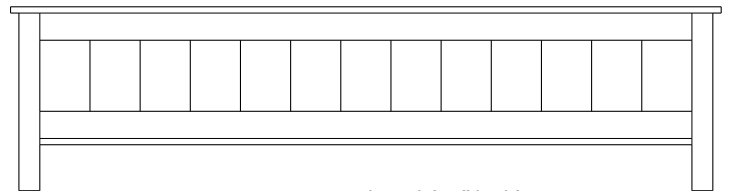

King-Size Supreme Footboard (22" high)

34-5224-__