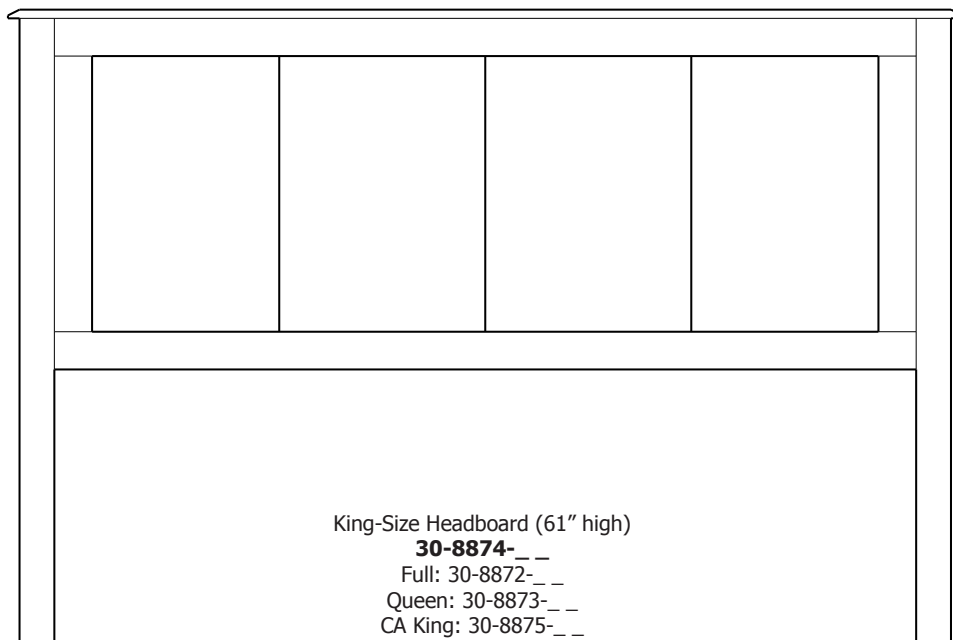

Alternate Beds

Manchester Multi Panel Fabric Bed with Footboard Storage – Tall Headboard 61”

* Storage benches on this page have false-front drawers.
Storage area is under the bench seat.

Select **H (Handles Only)** or **K (Knobs Only)** must be specified at the end of the hardware code. Please see notes in front of catalog for additional details.