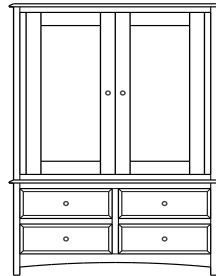

2 adj shelves & 1 pole
47x19x67
31-3354-__
25" Deep: 31-3394-__
Wardrobe: 31-3384-__