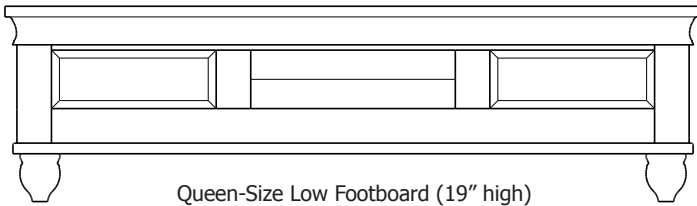

Queen-Size Low Footboard (19" high)
30-4933-__
Twin: 30-4931-__
Full: 30-4932-__
King: 30-4934-__
CA King: 30-4935-__