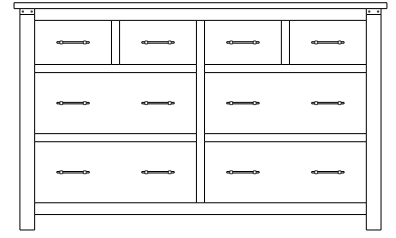

Dresser
64x19x42
35-2087-__