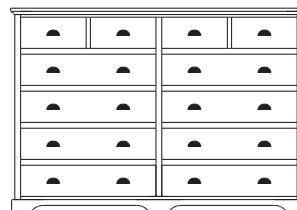

70x19x48
35-3542-__