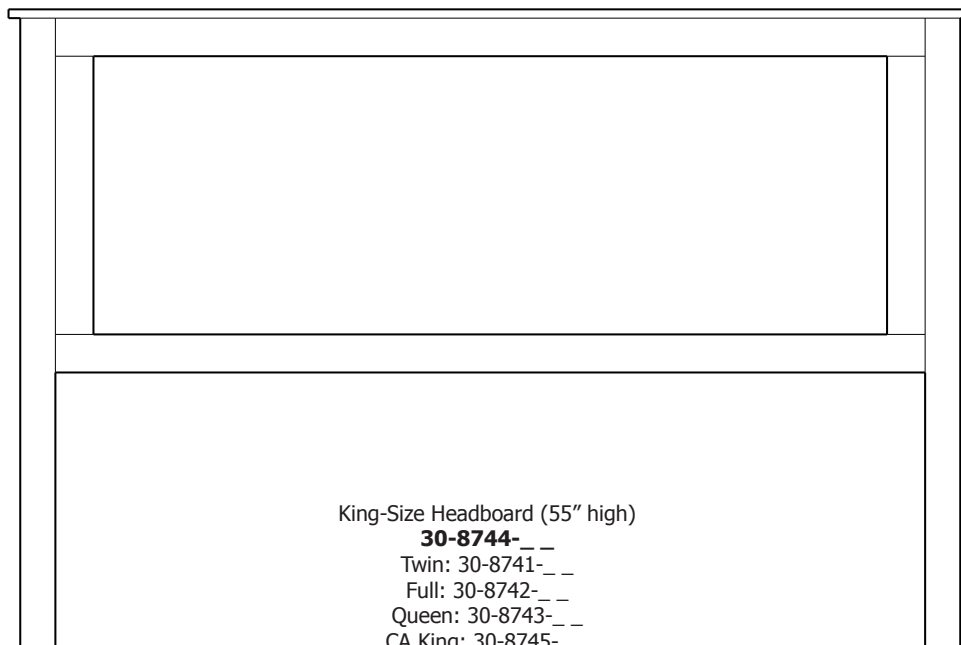

Alternate Beds

Concord Single Panel Fabric Bed with Footboard Storage – Standard Headboard 55"

* Storage benches on this page have false-front drawers.
Storage area is under the bench seat.

Select **H (Handles Only)** or **K (Knobs Only)** must be specified at the end of the hardware code. Please see notes in front of catalog for additional details.