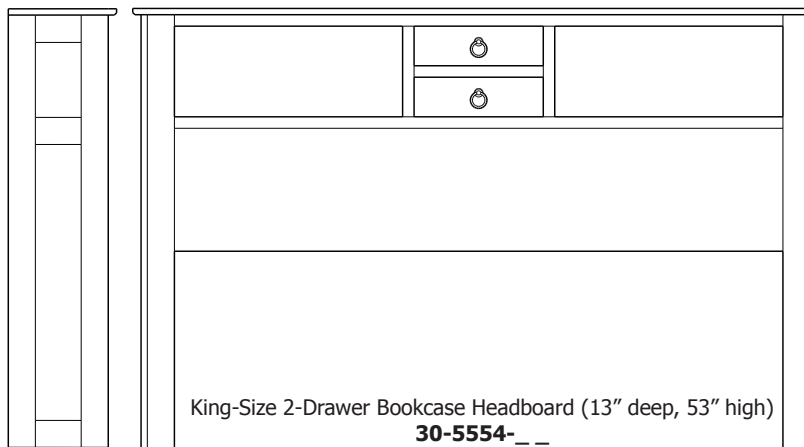

King-Size 2-Drawer Bookcase Headboard (13" deep, 53" high)

30-5554-__
Twin: 30-5551-__
Full: 30-5552-__
Queen: 30-5553-__
CA King: 30-5555-__