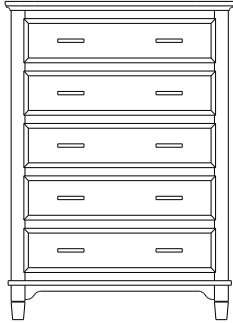

Chest
40x19x51
33-5805-__