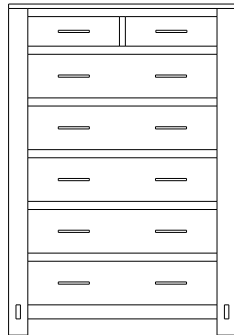

Chest
39x18x57
33-2227-__