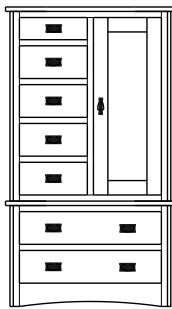

## Mission – Armoires, Wardrobes & Mirrors

2 adj shelves  
38x19x58  
**31-3110-**\_\_

2 adj shelves & 1 pole  
38x19x58  
**31-3150-**\_\_  
25" Deep: 31-3190-\_\_  
Wardrobe: 31-3180-\_\_

1 wardrobe pole  
**Wardrobes** - 25" Deep  
All Two-Door Armoires Can Be  
Ordered With Full Length Doors.