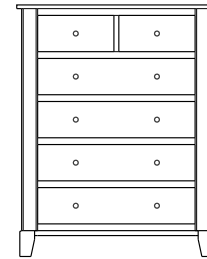

41x19x51
33-3726-__