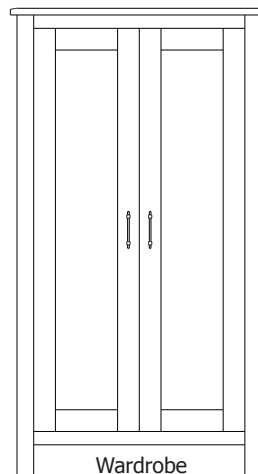

Wardrobe
39x25x70
31-5982-__