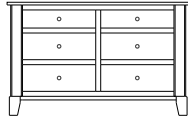

50x19x31
35-3716-__