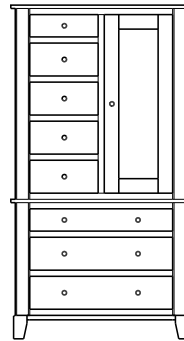

2 adj shelves
41x19x75
31-3713-__