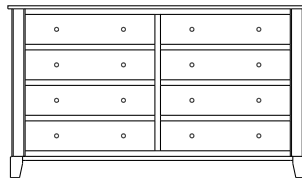

74x19x42
35-3758-__