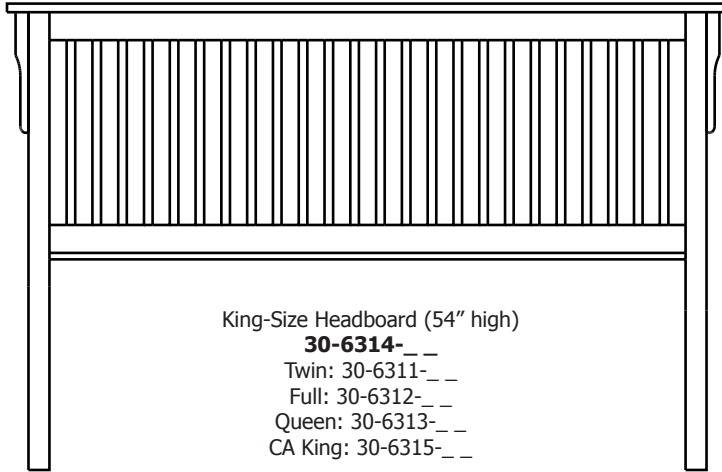

Lansing Collection

Lansing Slat – Frame Beds