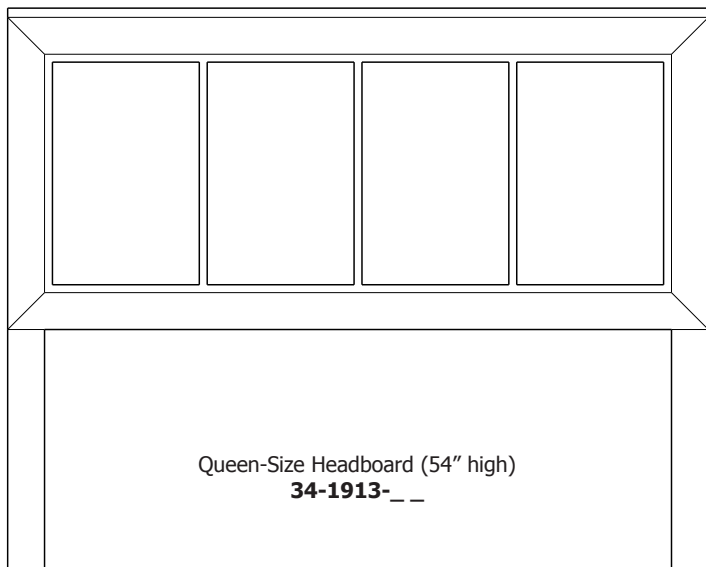

Queen-Size Headboard (54" high)  
**34-1913-\_\_**

Queen-Size Footboard (24" high)  
**34-1923-\_\_**

When ordering furniture in this collection, **H (Handles Only)** or **K (Knobs Only)** must be specified at the end of the hardware code. **HK (Handles and Knobs)** may not be specified. Please see notes in front of catalog for additional details.