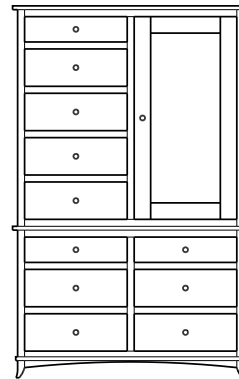

2 adj shelves
47x20x76
31-4316-__