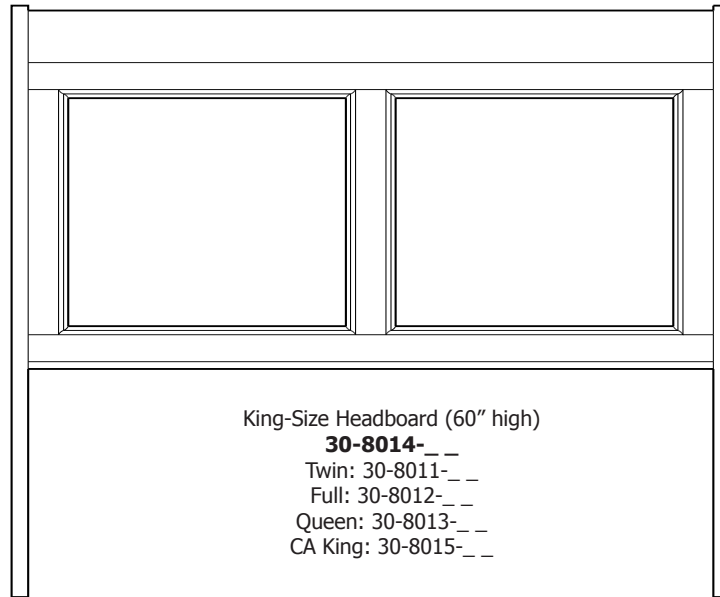

Classic Collection

Classic Sleigh – Frame Beds and Bookcase Headboards

King-Size Headboard (60" high)

30-8014-__

Twin: 30-8011-__

Full: 30-8012-__

Queen: 30-8013-__

CA King: 30-8015-__