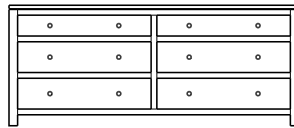

70x18x29
35-3636-__