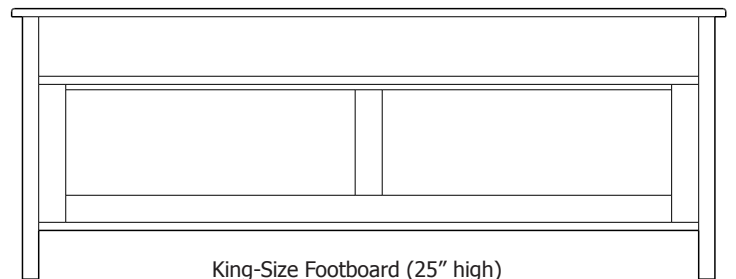

King-Size Headboard (58" high)

**34-5614-**\_\_

King-Size Footboard (25" high)

**34-5624-**\_\_

HIP6

When ordering furniture in this collection, **H (Handles Only)** or **K (Knobs Only)** must be specified. The following **hardware is excluded** as it is incompatible with the rounded top drawers design: **30-41, 30-42, 30-43, 30-46, 30-47 and 30-48.**