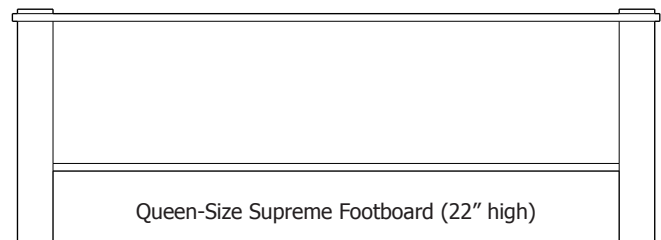

Queen-Size Supreme Footboard (22" high)

34-2323-__