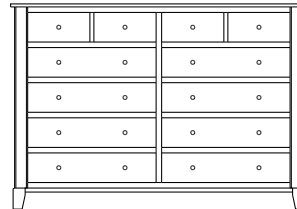

74x19x51
35-3742-__