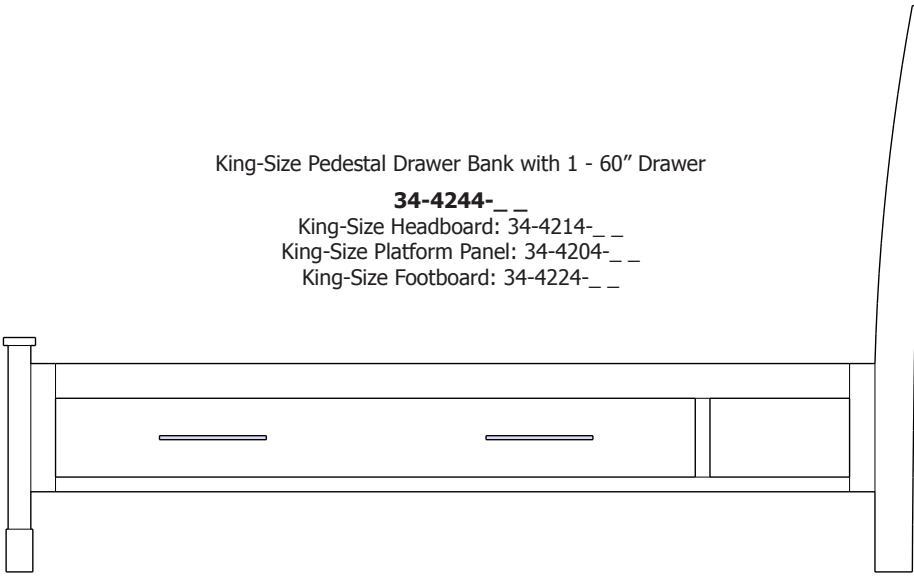

Metropolitan Collection

Metropolitan – Supreme Pedestal Beds

The Pedestal Drawer Beds found on this page require both the headboard and footboard specified on this page. Beds must be purchased as a complete unit as shown.

King-Size Pedestal Drawer Bank with 1 - 60" Drawer

34-4244-__

King-Size Headboard: 34-4214-__
King-Size Platform Panel: 34-4204-__
King-Size Footboard: 34-4224-__