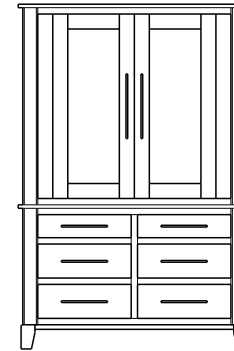

2 adj shelves & 1 pole
50x19x75
31-4256-__
25" Deep: 31-4296-__
Wardrobe: 31-4286-__