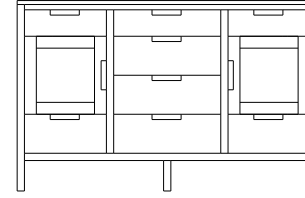

1 adj shelf per door
56x18x36
35-1748-__
Double Deep: 35-1715-__