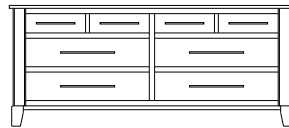

74x19x31
35-4228-__