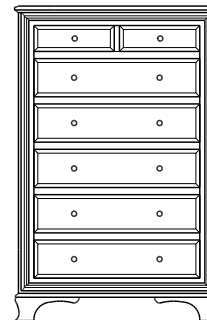

40x19x59
33-4027-__