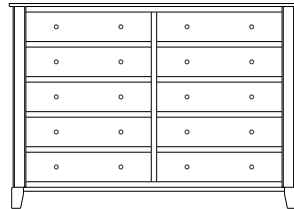

74x19x51
35-3780-__