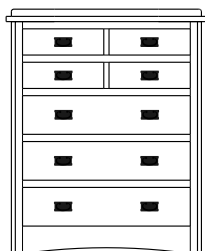

38x19x47
33-3167-__