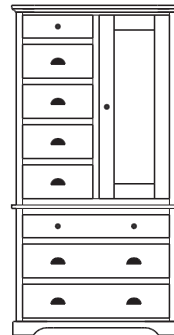

2 adj shelves
37x19x72
31-3513-__