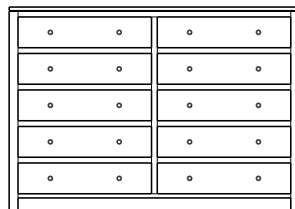

70x18x49
35-3680-__