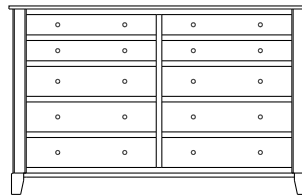

74x19x46
35-3760-__