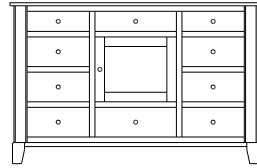

1 adj shelf
63x19x40
35-3710-__
Double Deep: 35-3714-__