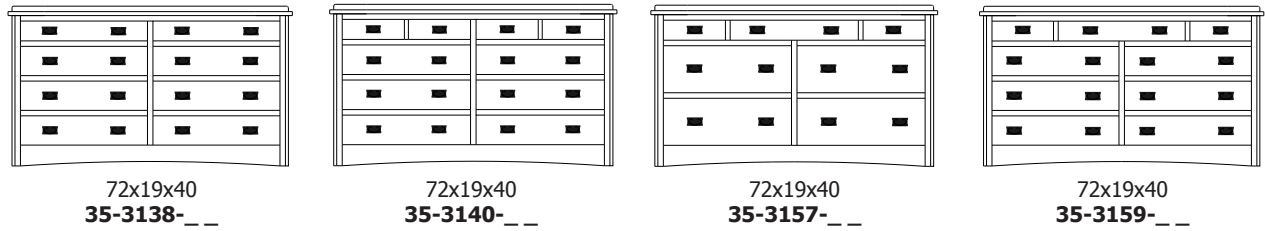

Mission Collection

Mission – Double Dressers