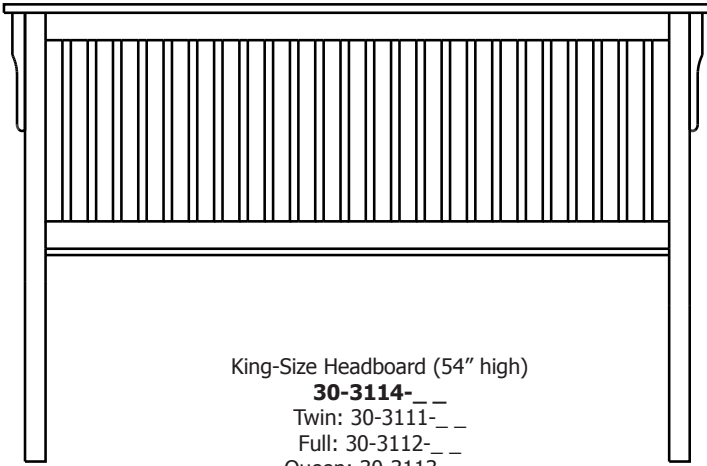

Mission Collection

Mission – Frame Beds and Bookcase Headboards

King-Size Headboard (54" high)

30-3114-__
Twin: 30-3111-__
Full: 30-3112-__
Queen: 30-3113-__
CA King: 30-3115-__