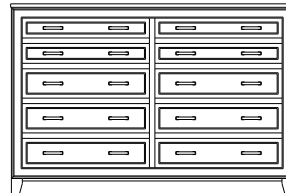

71x19x48
35-5160-__