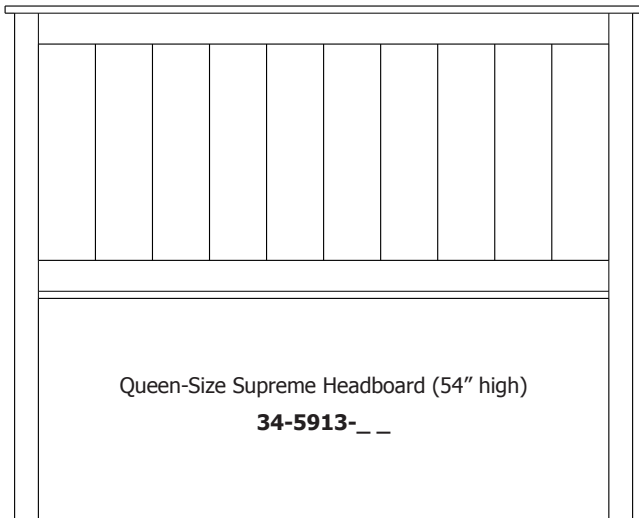

Queen-Size Supreme Headboard (54" high)

34-5913-__