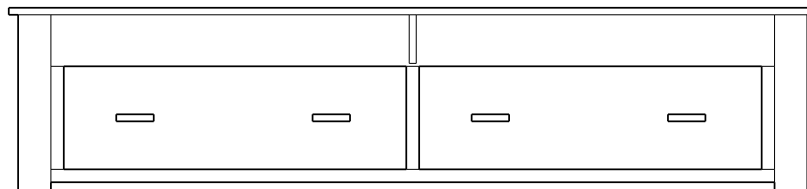

King-Size Universal Pedestal Footboard with Bench Top (20" high)

30-8134-__

For colored picture of pedestal footboard with bench top and drawers on end, see page MS1 in miscellaneous section

*All pedestal beds with drawers on end require a headboard to complete bed.
A foundation or platform foundation **MUST BE USED** on these beds

When ordering furniture in this collection, **H (Handles Only)** or **K (Knobs Only)** must be specified at the end of the hardware code. **HK (Handles and Knobs)** may not be specified. Please see notes in front of catalog for additional details.