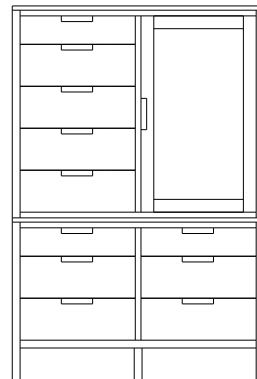

2 adj shelves
45x18x62
31-1716-__