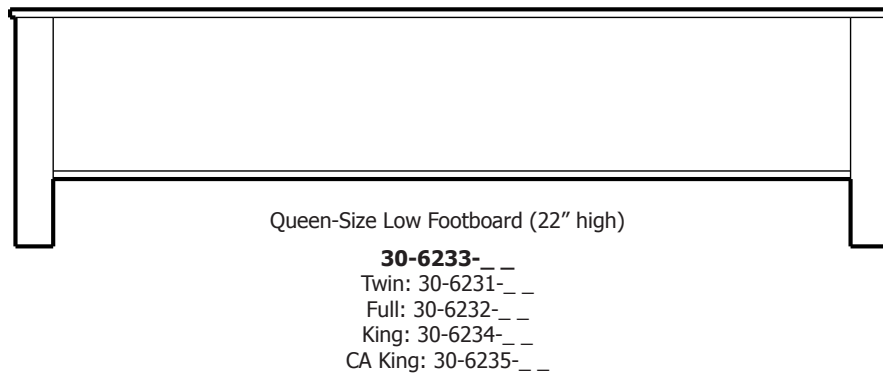

Lansing Collection

Lansing Panel – Frame Beds and Bookcase Headboards