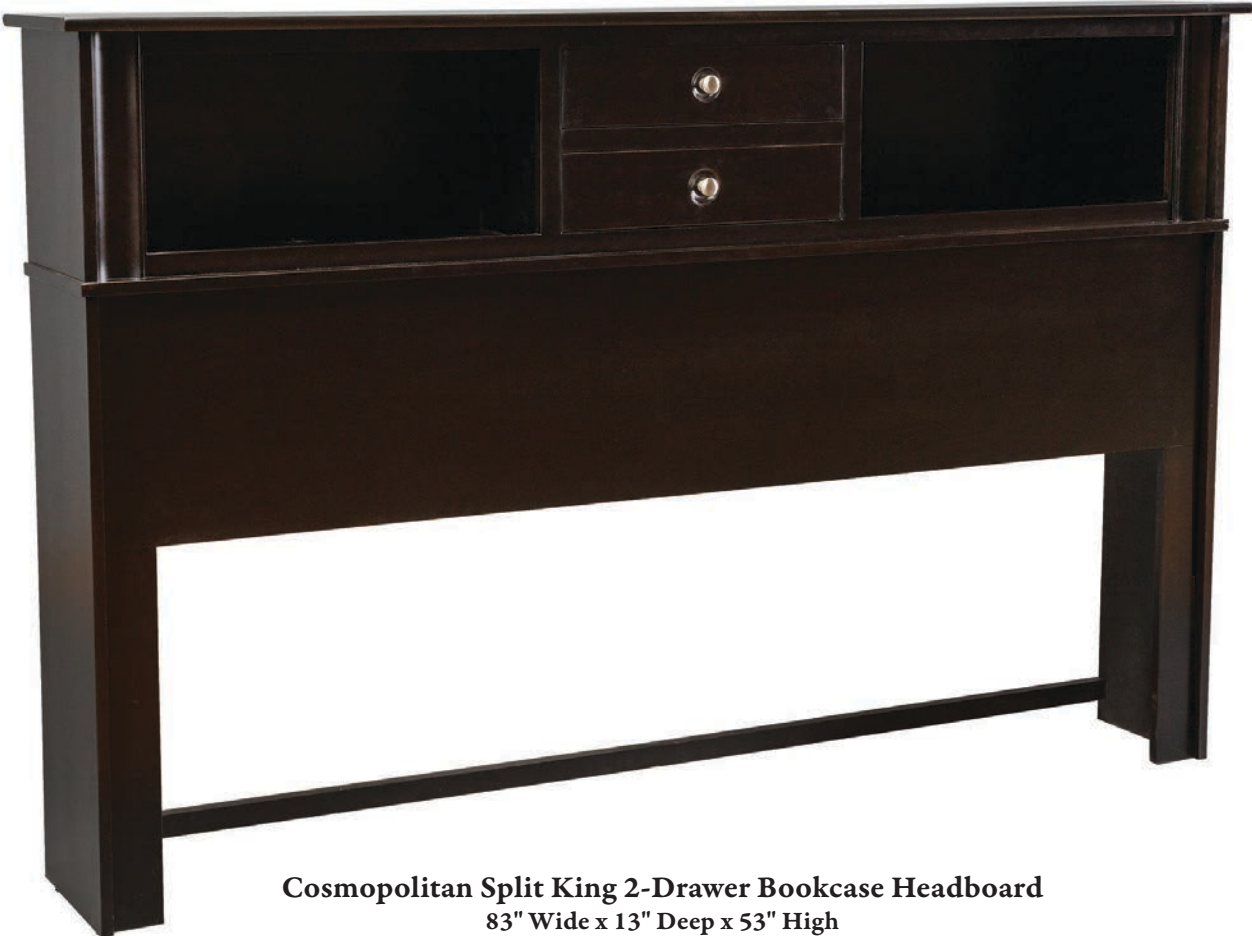

# Split King Bookcase Headboard

**Cosmopolitan Split King 2-Drawer Bookcase Headboard**  
83" Wide x 13" Deep x 53" High  
30-3757