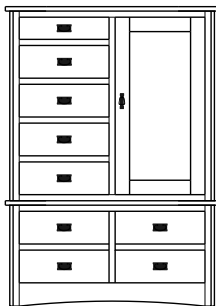

2 adj shelves
48x19x68
31-3114-__