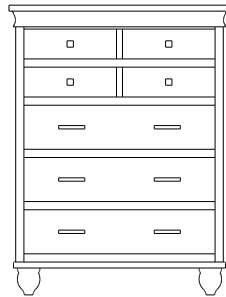

38x19x49
33-4967-__