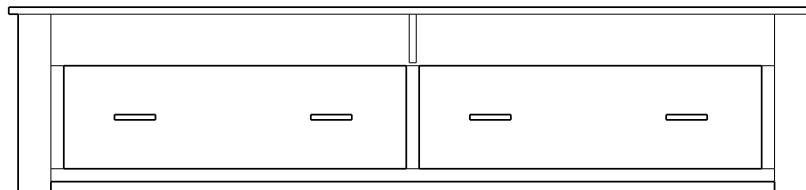

King-Size Universal Pedestal Footboard with Bench Top (20" high)

30-8134-__

For colored picture of pedestal footboard with bench top and drawers on end, see page MS1 in miscellaneous section

*All pedestal beds with drawers on end require a headboard to complete bed.
A foundation or platform foundation **MUST BE USED** on these beds

When ordering furniture in this collection, **H (Handles Only)**, **K (Knobs Only)**, or **HK (Handles and Knobs)** must be specified at the end of the hardware code. When ordering **HK (Handles and Knobs)**, Handle and Knob locations will be **only** as shown on the Line Art drawings. Please see notes in front of catalog for additional details.