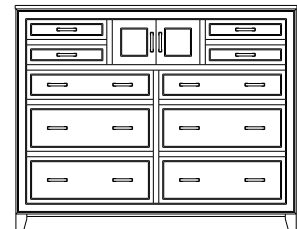

no shelf available
71x19x53
35-5185-__

When ordering furniture in this collection, The following hardware is excluded as it is incompatible with the framed drawer design: **30-41, 30-42, 30-43, 30-46, 30-47 and 30-48.**

All other hardware IS available with this collection. When ordering other hardware choices, **H (Handles Only)** or **K (Knobs Only)** must be specified at the end of the hardware code. **HK (Handles and Knobs) may not be specified.** Please see notes in front of catalog for additional details.