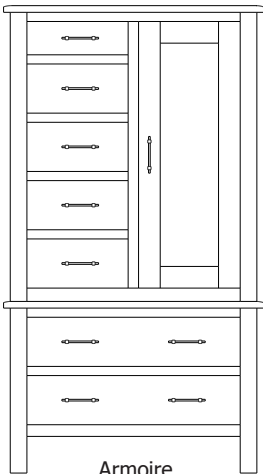

Armoire
39x19x70
31-5912-__