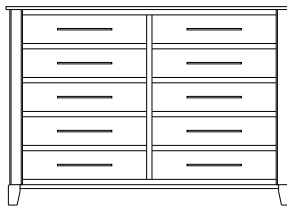

74x19x51
35-4280-__