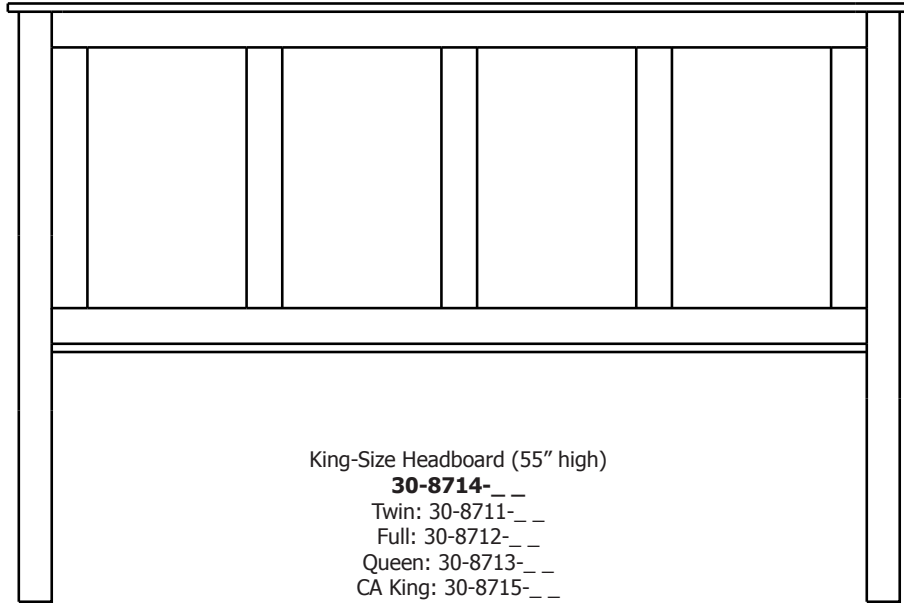

Alternate Beds

Concord Panel – Frame Bed