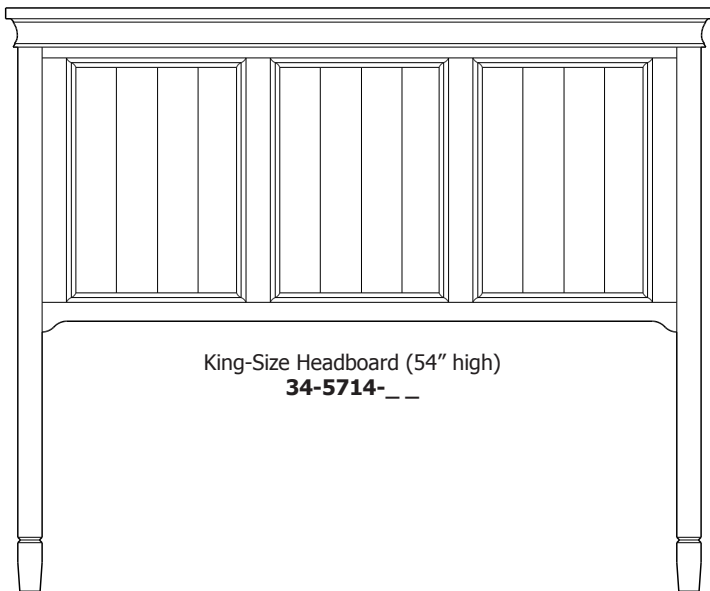

King-Size Headboard (54" high)

34-5714-__