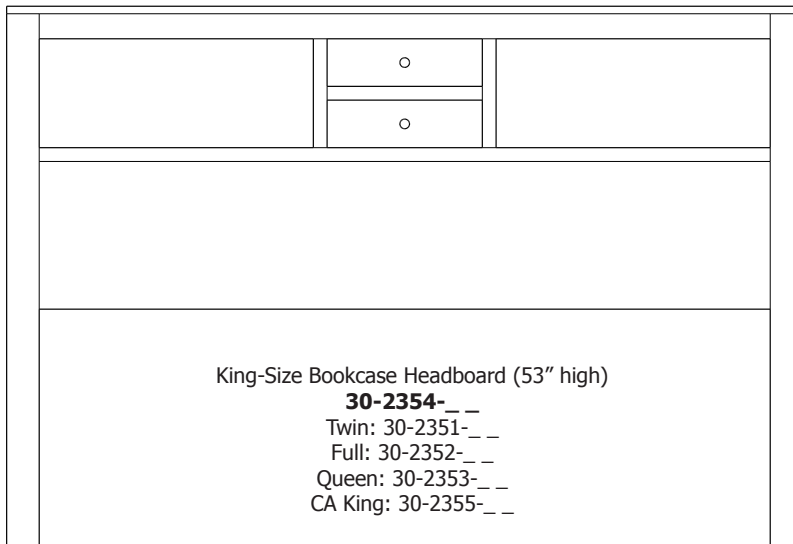

King-Size Bookcase Headboard (53" high)

30-2354-__
Twin: 30-2351-__
Full: 30-2352-__
Queen: 30-2353-__
CA King: 30-2355-__