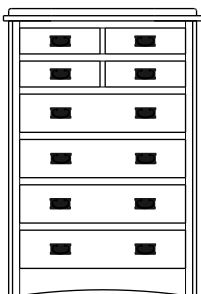

38x19x56
33-3168-__