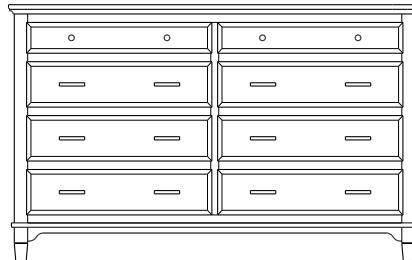

Dresser
73x19x41
35-5838-__