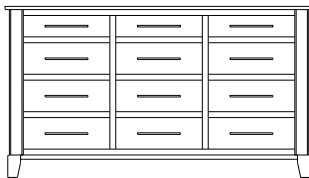

72x19x40
35-4252-__
Double Deep: 35-4253-__