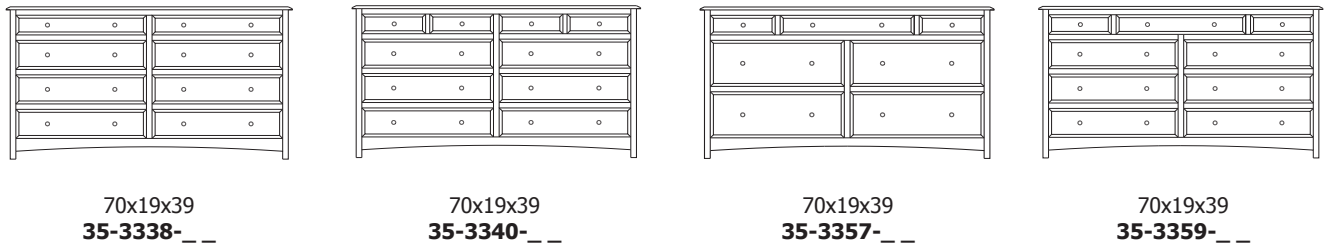

Simplicity Collection

Simplicity – Double Dressers