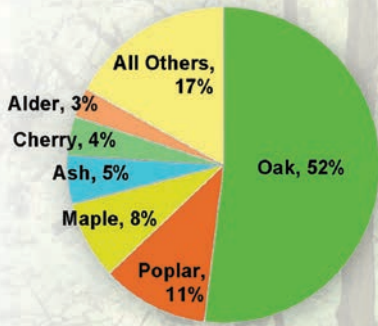

About North American Hardwoods

- Hardwoods, also known as deciduous trees, usually produce a fruit or a nut and lose their broad leaves every Fall.