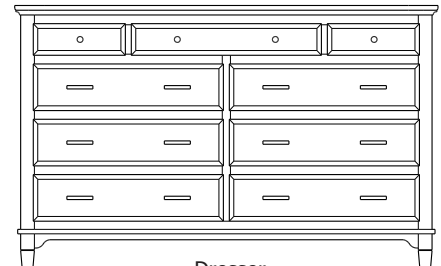

Dresser
73x19x41
35-5859-__