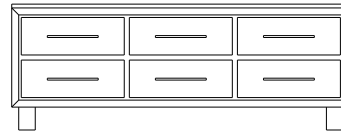

66x18x26
35-6646-__