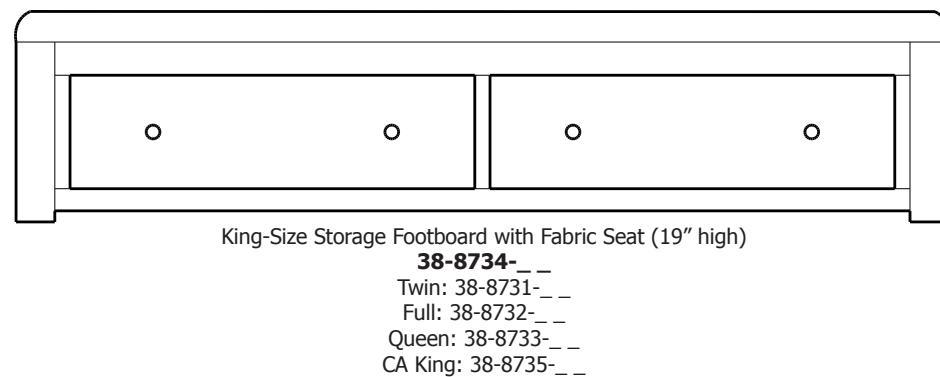

Alternate Beds

Concord Single Panel Fabric Bed with Footboard Storage – Standard Headboard 55"

* Storage benches on this page have false-front drawers.
Storage area is under the bench seat.

Select **H (Handles Only)** or **K (Knobs Only)** must be specified at the end of the hardware code. Please see notes in front of catalog for additional details.