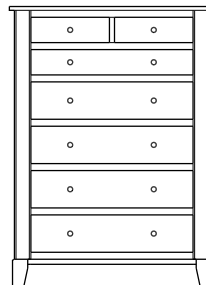

41x19x55
33-3777-__