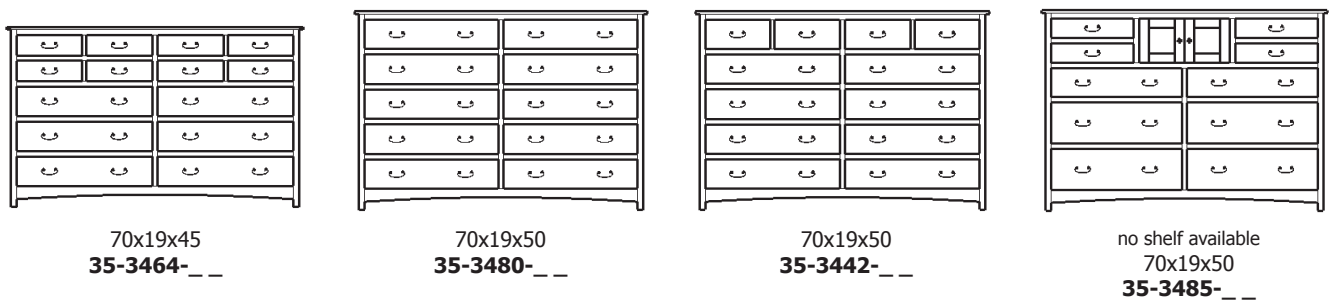

Treasure Collection

Treasure – Double Dressers