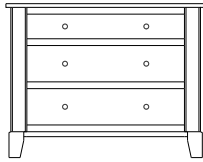

41x19x31
33-3733-__