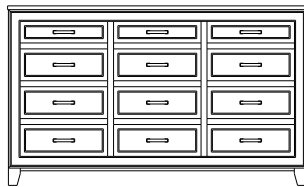

69x19x42
35-5152-__
Double Deep: 35-5153-__