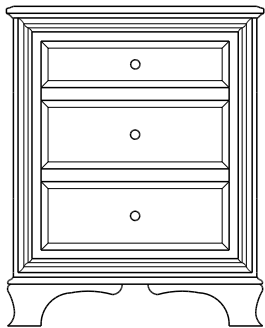

## Classic – Nightstands

21x19x28  
37-4001-\_\_

Side View of  
37-4001-\_\_

1 adj shelf  
24x19x34  
37-4071-\_\_

1 adj shelf  
24x19x34  
37-4081-\_\_

28x19x28  
37-4002-\_\_

28x19x34  
37-4004-\_\_

1 adj shelf  
28x19x34  
37-4021-\_\_