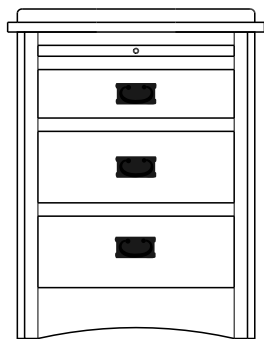

27x19x34
37-3103-__