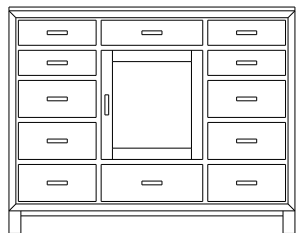

1 adj shelf
59x18x47
35-1962-__
Double Deep: 35-1934-__