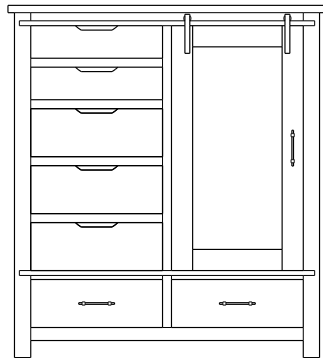

Wildwood Collection

Wildwood – Case Goods with Barn Door Hardware

Dresser
50x19x57
35-4823-__