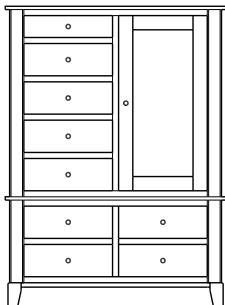

2 adj shelves
50x19x68
31-3714-__