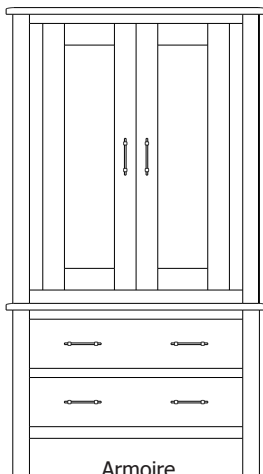

Armoire
39x19x70
31-5952-__