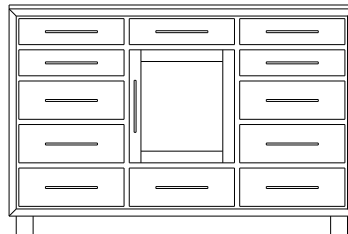

1 adj shelf
66x18x47
35-6682-__
Double Deep: 35-6674-__