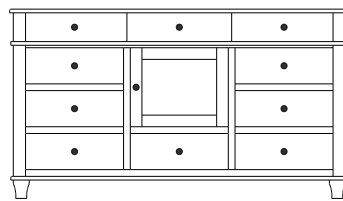

1 adj shelf
71x19x39
35-5630-__
Double Deep: 35-5654-__