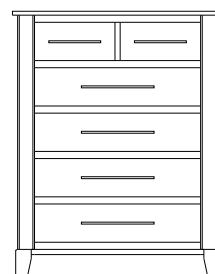

41x19x51
33-4226-__