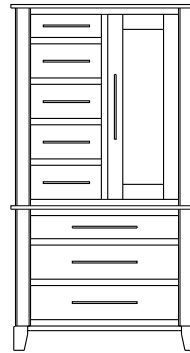

2 adj shelves
41x19x75
31-4213-__