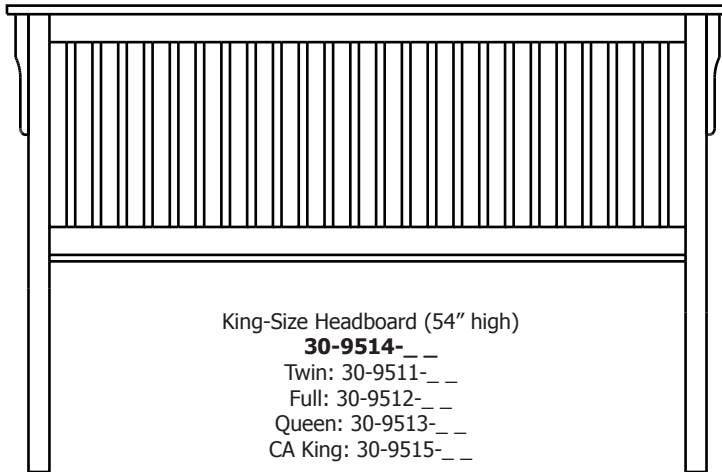

Lewiston Collection

Lewiston Slat – Frame Bed