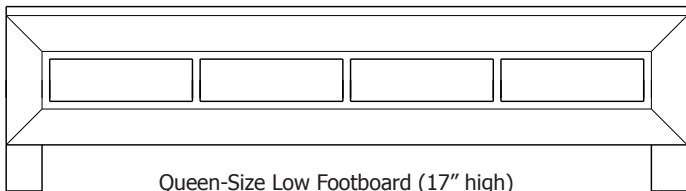

Queen-Size Low Footboard (17" high)

30-6633-__

Twin: 30-6631-__

Full: 30-6632-__

King: 30-6634-__

CA King: 30-6635-__