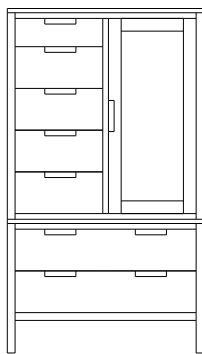

2 adj shelves
35x18x58
31-1712-__