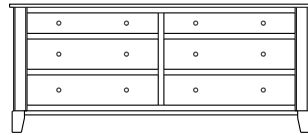

74x19x31
35-3736-__