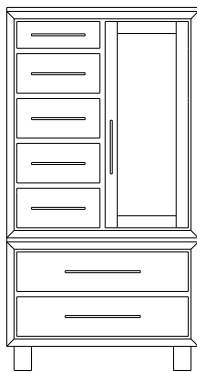

2 adj shelves
37x19x67
31-6612-__