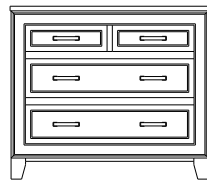

38x19x33
33-5124-__