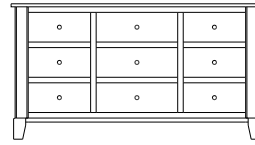

63x19x34
35-3717-__