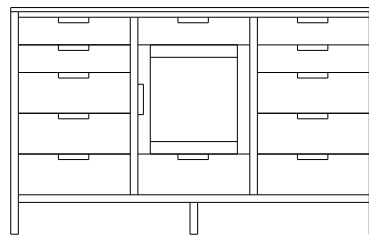

1 adj shelf
68x18x41
35-1782-__
Double Deep: 35-1774-__