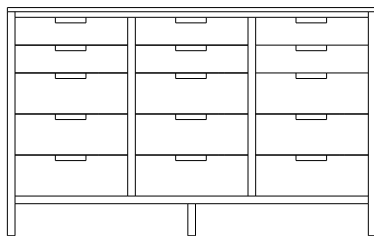

68x18x41
35-1745-__
Double Deep: 35-1773-__