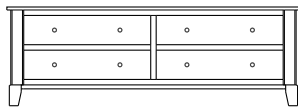

74x19x25
35-3744-__
6 Drawers: 35-3726-__