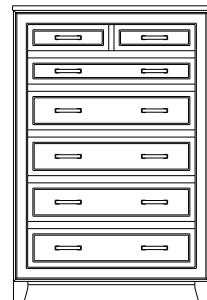

38x19x57
33-5177-__