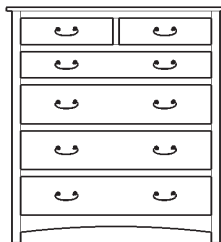

37x19x45
33-3476-__