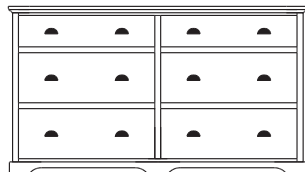

70x19x40
35-3556-__