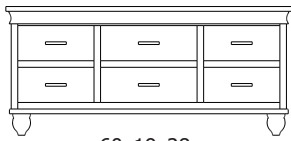

Cottage Collection

Cottage – Triple Dressers

60x19x28
35-4906-__