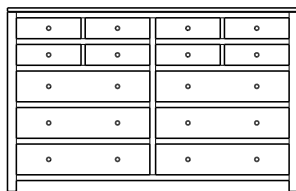

70x18x44
35-3664-__