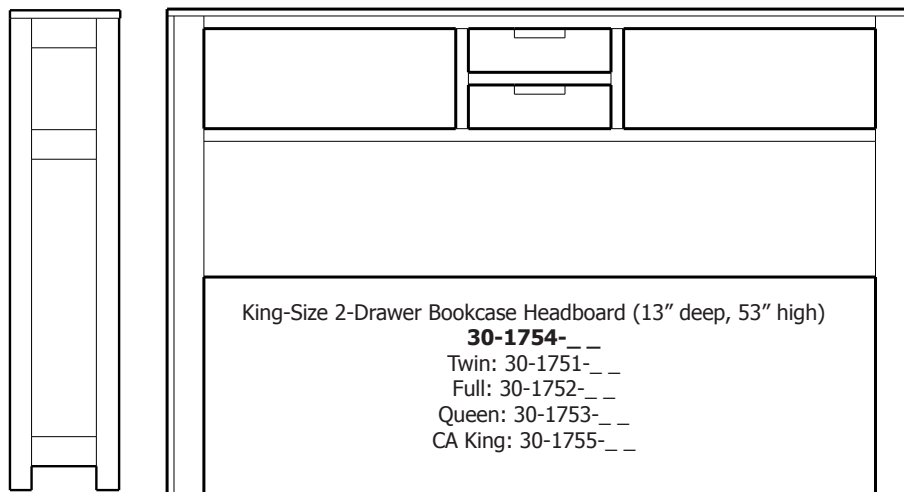

Mid Century Collection

Mid Century – Frame Beds and Bookcase Headboards