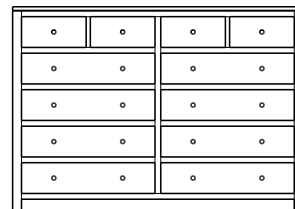

70x18x49
35-3642-__