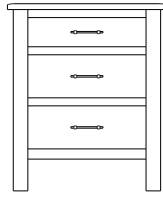

Nightstand
28x19x33
37-5913-__