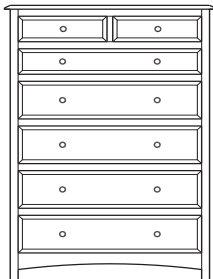

37x19x54
33-3377-__