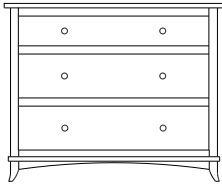

37x20x33
33-4333-__