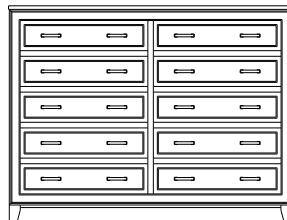

71x19x53
35-5180-__