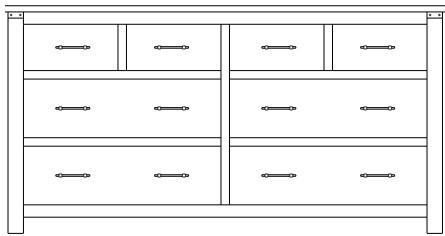

Dresser
73x19x42
35-2037-__