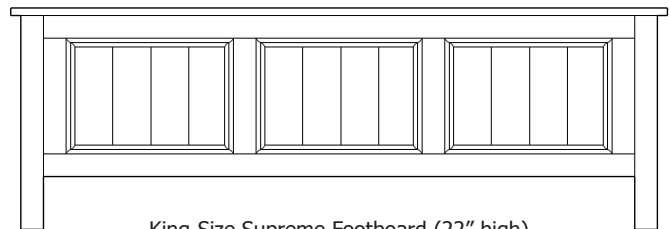

King-Size Supreme Footboard (22" high)

34-5824-__

ESP6

When ordering furniture in this collection, **H (Handles Only)**, **K (Knobs Only)**, or **HK (Handles and Knobs)** must be specified at the end of the hardware code. When ordering **HK (Handles and Knobs)**, Handle and Knob locations will be **only** as shown on the Line Art drawings. Please see notes in front of catalog for additional details.