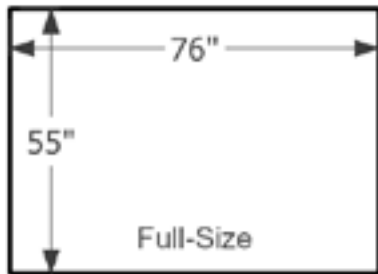

PROD CODE	Description	Price
30-8592-50	Full-Size Platform – Birch	380.00
30-8593-50	Queen-Size Platform – Birch	440.00