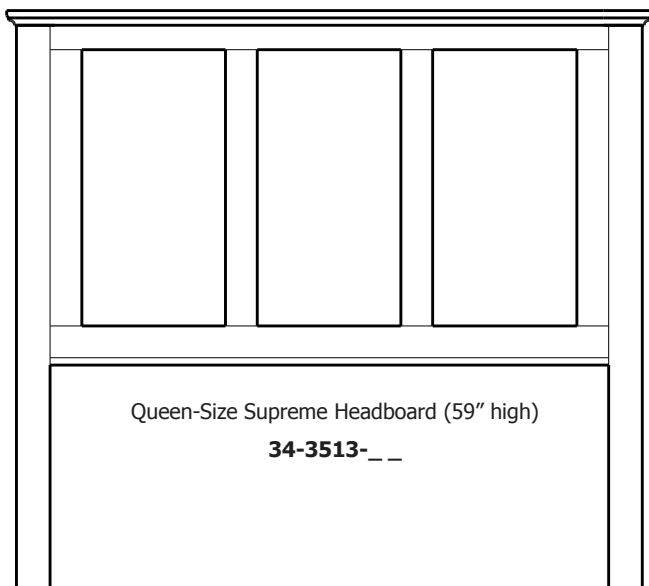

Queen-Size Supreme Headboard (59" high)

34-3513-__