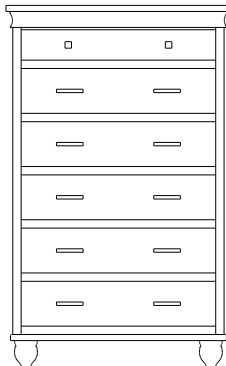

38x19x60
33-4936-__