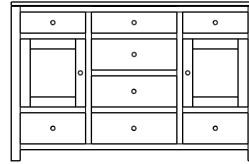

1 adj shelf per door
58x18x38
35-3648-__
Double Deep: 35-3615-__