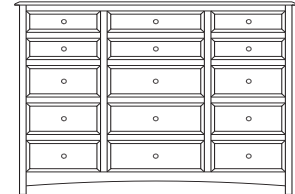

59x19x45
35-3325-__
Double Deep: 35-3333-__