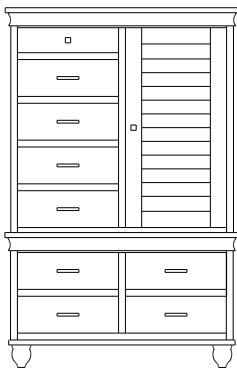

2 adj shelves
48x19x72
31-4914-__