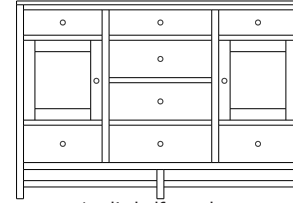

1 adj shelf per door
56x18x40
35-6548-__
Double Deep: 35-6515-__