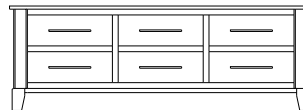

72x19x25
35-4246-__