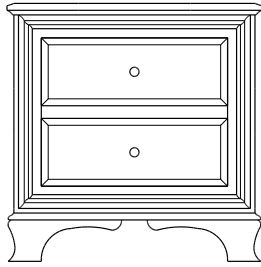

## Classic – Nightstands

21x19x28  
37-4001-\_\_

Side View of  
37-4001-\_\_

1 adj shelf  
24x19x34  
37-4071-\_\_

1 adj shelf  
24x19x34  
37-4081-\_\_

28x19x28  
37-4002-\_\_

28x19x34  
37-4004-\_\_

1 adj shelf  
28x19x34  
37-4021-\_\_