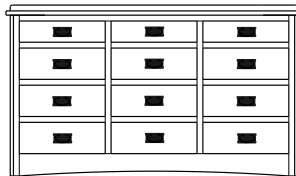

70x19x40
35-3152-__
Double Deep: 35-3153-__