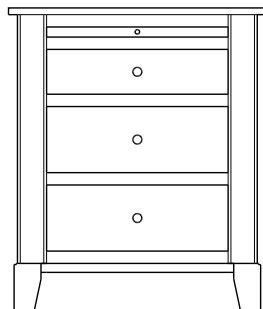

29x19x34
37-3703-__