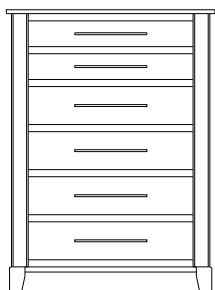

41x19x55
33-4246-__