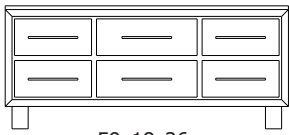

Orchard Collection

Orchard – Triple Dressers

59x18x26
35-6606-__