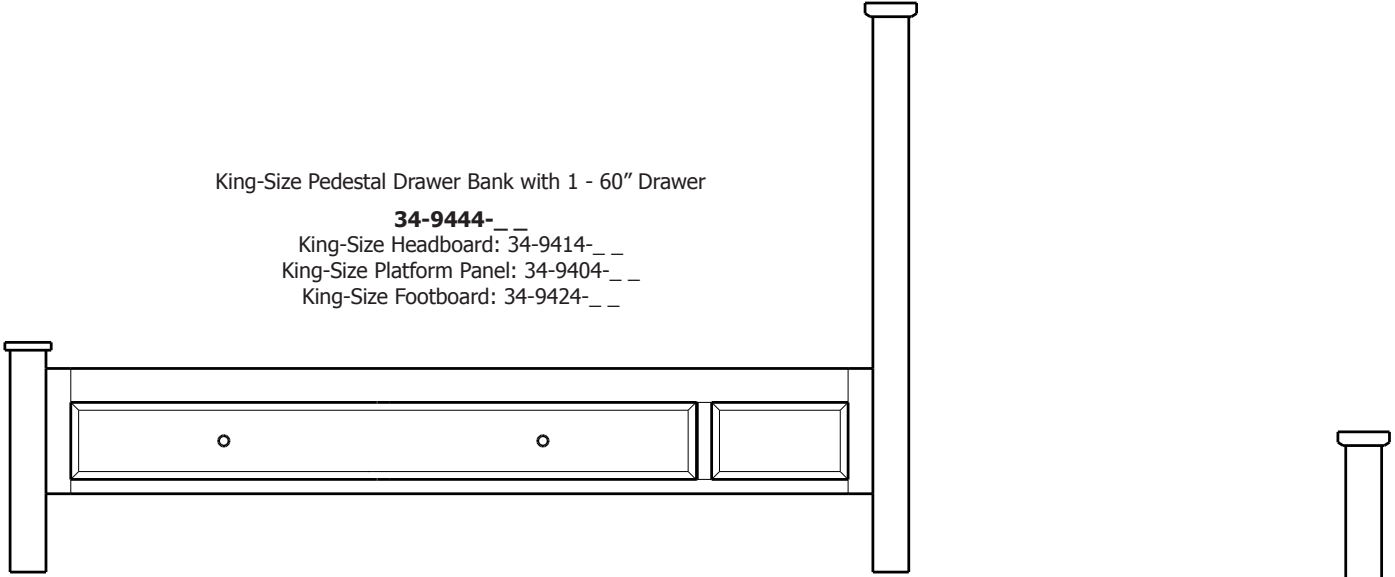

King-Size Pedestal Drawer Bank with 1 - 60" Drawer

**34-9444-\_\_**

King-Size Headboard: 34-9414-\_\_

King-Size Platform Panel: 34-9404-\_\_

King-Size Footboard: 34-9424-\_\_

King-Size Pedestal Drawer Bank with 2 - 30" Drawers