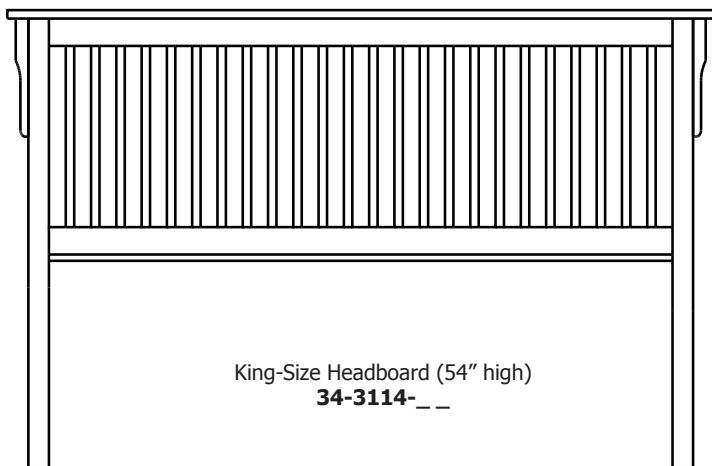

King-Size Headboard (54" high)  
**34-3114-\_\_**

King-Size Footboard (24" high)  
**34-3124-\_\_**

MIP6

When ordering furniture in this collection, **H (Handles Only)** or **K (Knobs Only)** must be specified at the end of the hardware code. **HK (Handles and Knobs)** may not be specified. Please see notes in front of catalog for additional details.