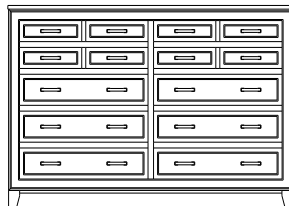

71x19x48
35-5164-__