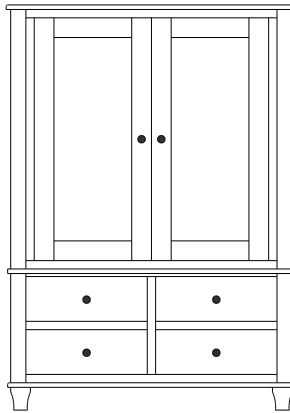

2 adj shelves & 1 pole
49x19x67
31-5654-__
25" Deep: 31-5694-__
Wardrobe: 31-5684-__