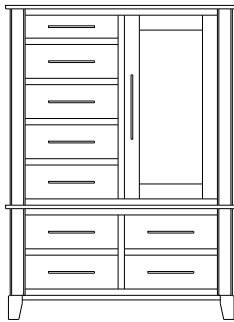

2 adj shelves
50x19x68
31-4214-__