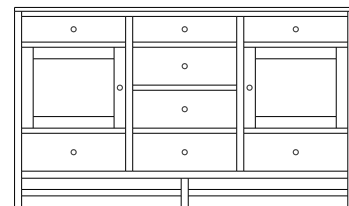

1 adj shelf per door
66x18x40
35-6568-__
Double Deep: 35-6555-__