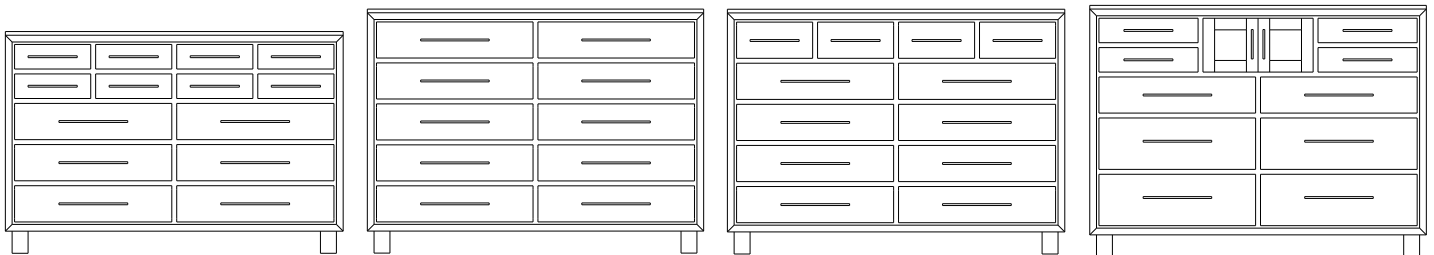

70x18x47
35-6664-__

70x18x50
35-6680-__

70x18x50
35-6642-__

no shelf available
70x18x50
35-6685-__

When ordering furniture in this collection, **H (Handles Only)** or **K (Knobs Only)** must be specified at the end of the hardware code. **HK (Handles and Knobs)** may not be specified. Please see notes in front of catalog for additional details.