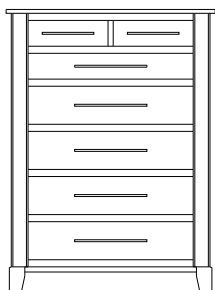

41x19x55
33-4277-__