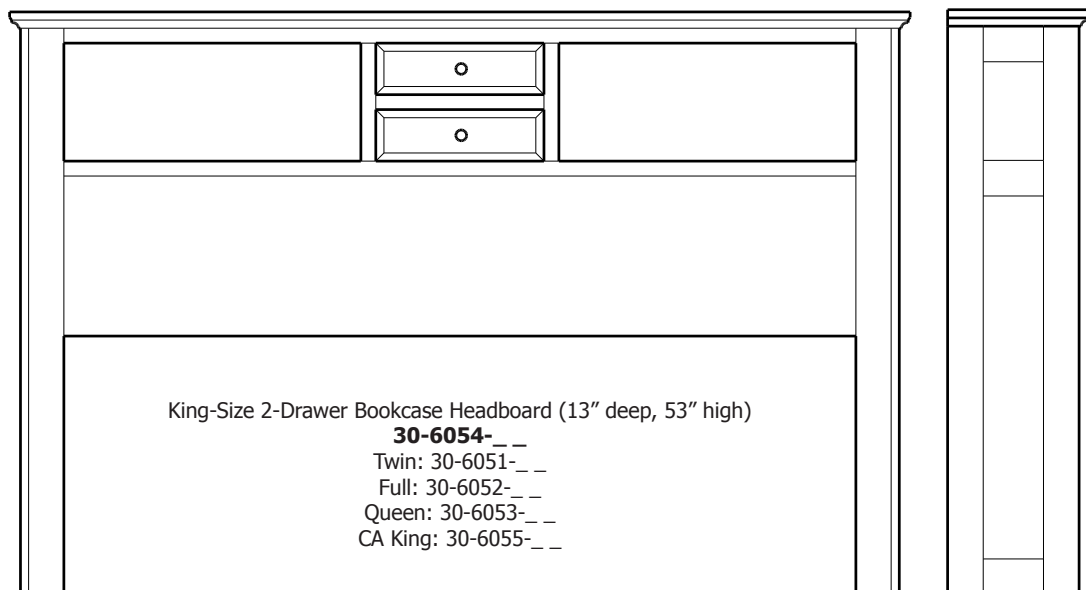

Lansing Collection

Lansing Panel – Frame Beds and Bookcase Headboards