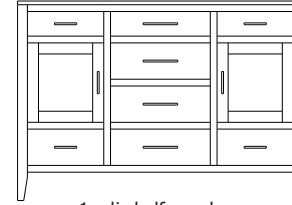

1 adj shelf per door
58x18x41
35-1848-__
Double Deep: 35-1815-__