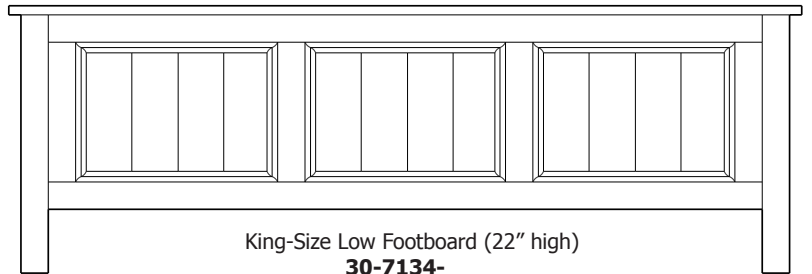

King-Size Low Footboard (22" high)

30-7134-__
Twin: 30-7131-__
Full: 30-7132-__
Queen: 30-7133-__
CA King: 30-7135-__