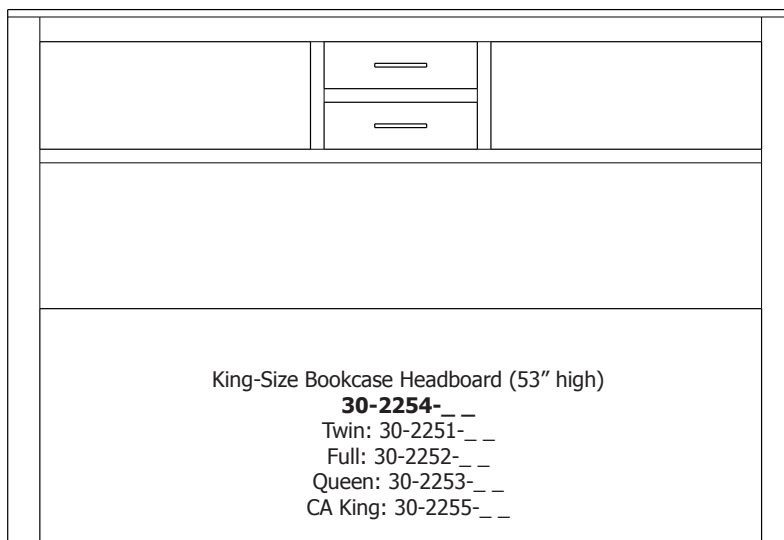

Full: 30-2232-\_\_

King: 30-2234-\_\_

CA King: 30-2235-\_\_

King-Size Bookcase Headboard (53" high)

**30-2254-**\_\_

Twin: 30-2251-\_\_

Full: 30-2252-\_\_

Queen: 30-2253-\_\_