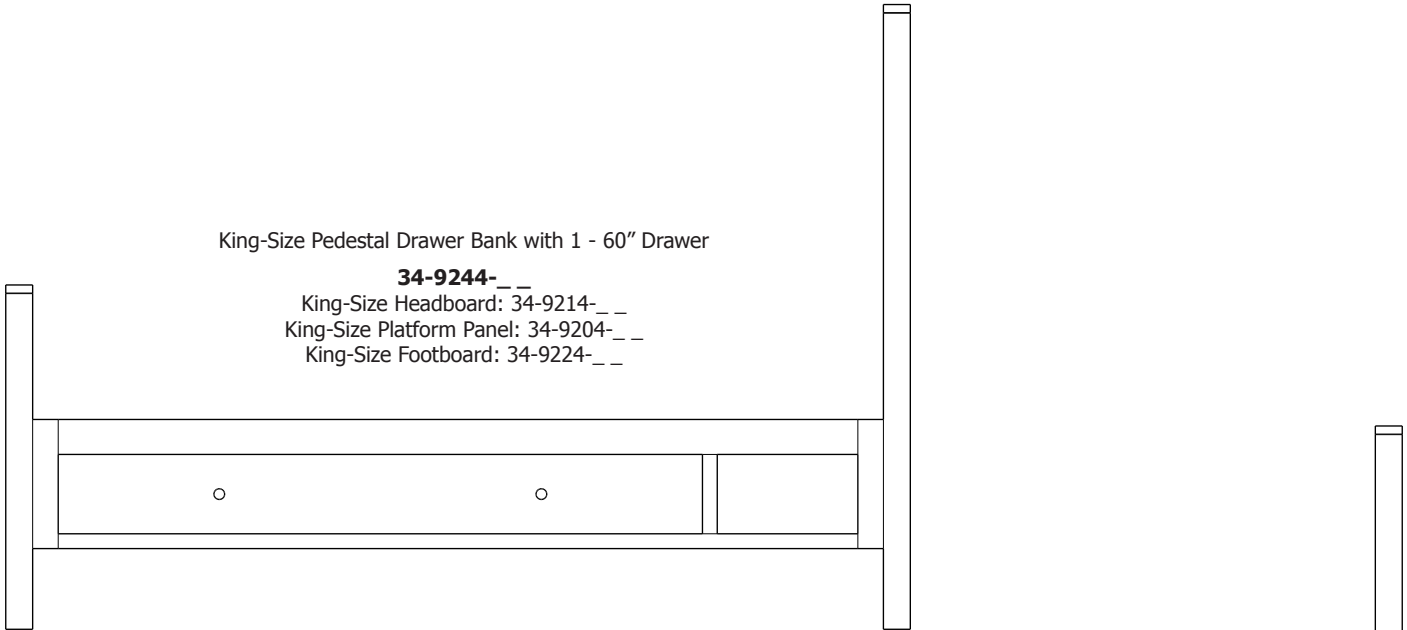

King-Size Pedestal Drawer Bank with 2 - 30" Drawers

Modern Collection

Modern Open Panel – Supreme Pedestal Beds

The Pedestal Drawer Beds found on this page require both the headboard and footboard specified on this page. Beds must be purchased as a complete unit as shown.

King-Size Pedestal Drawer Bank with 1 - 60" Drawer

34-9244-__
King-Size Headboard: 34-9214-__
King-Size Platform Panel: 34-9204-__
King-Size Footboard: 34-9224-__