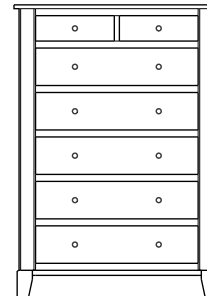

41x19x58
33-3727-__