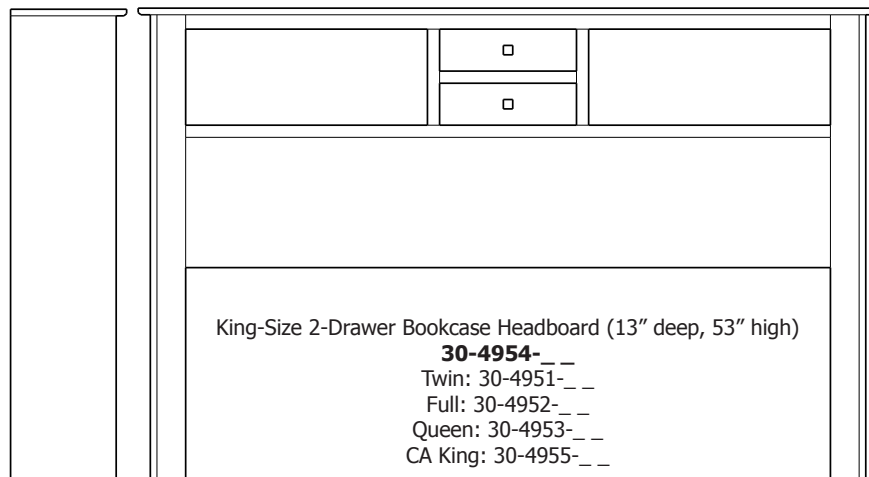

King-Size 2-Drawer Bookcase Headboard (13" deep, 53" high)
30-4954-__
Twin: 30-4951-__
Full: 30-4952-__
Queen: 30-4953-__
CA King: 30-4955-__