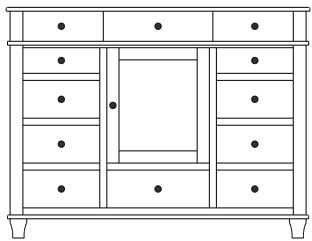

1 adj shelf
61x19x45
35-5662-__
Double Deep: 35-5634-__