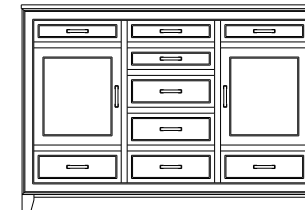

1 adj shelf per door  
69x19x48  
**35-5169-**\_\_  
Double Deep: 35-5175-\_\_

When ordering furniture in this collection, The following hardware is excluded as it is incompatible with the framed drawer design: **30-41, 30-42, 30-43, 30-46, 30-47 and 30-48.**