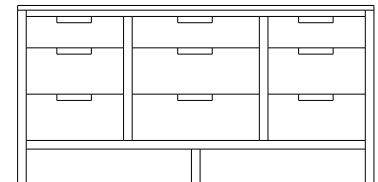

66x18x30
35-1739-__