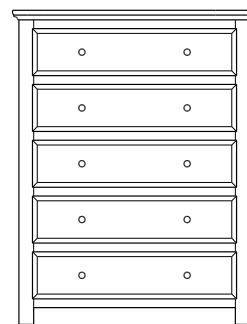

Chest
40x19x51
33-6005-__