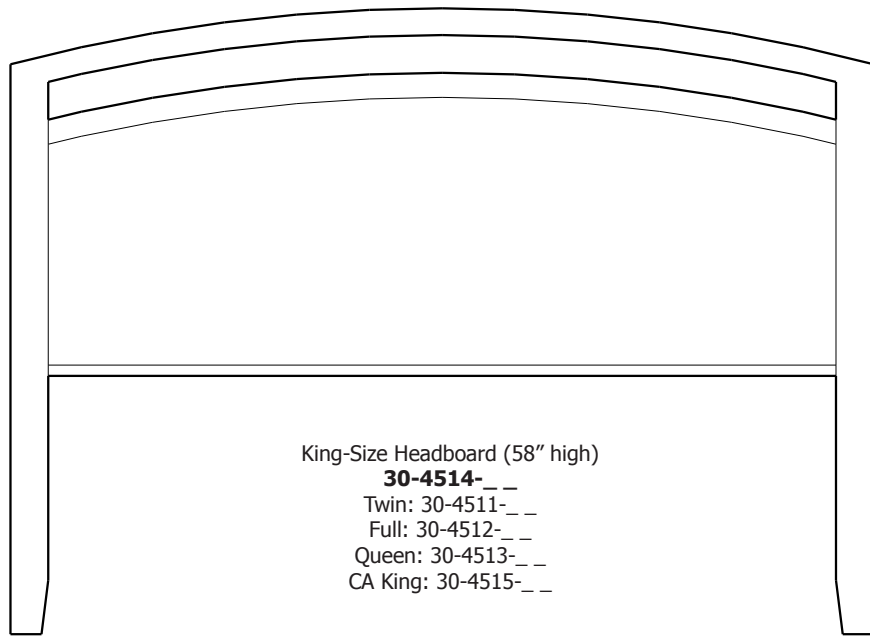

Alternate Beds

Nouveau – Frame Beds

King-Size Headboard (58" high)

30-4514-__
Twin: 30-4511-__
Full: 30-4512-__
Queen: 30-4513-__
CA King: 30-4515-__