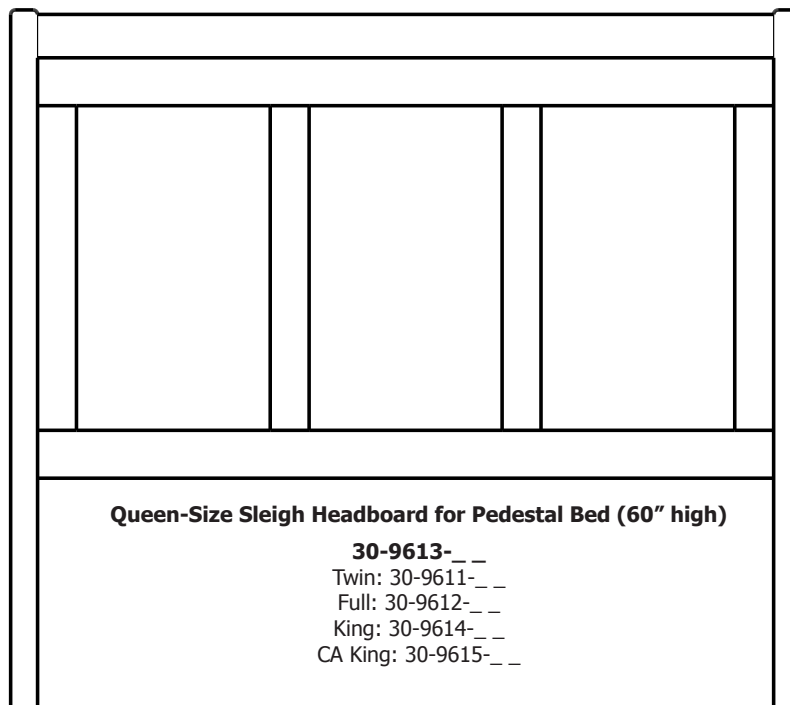

Lewiston Collection

Lewiston Sleigh – Frame Bed