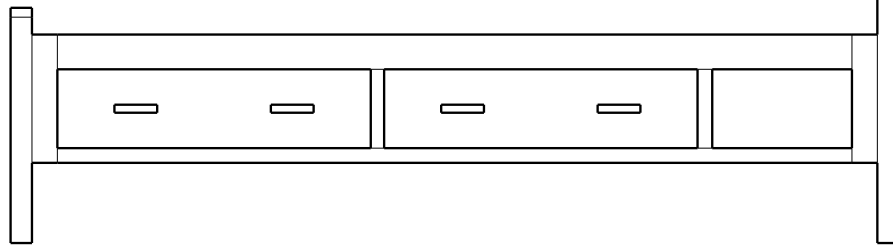

*Twin-Size has drawer(s) and door on 1 side. When ordering, please specify which side of the bed the customer wants the drawer(s) and door to be on. When looking at the headboard from the foot of the bed, specify **LSF** (left side facing) or **RSF** (right side facing).