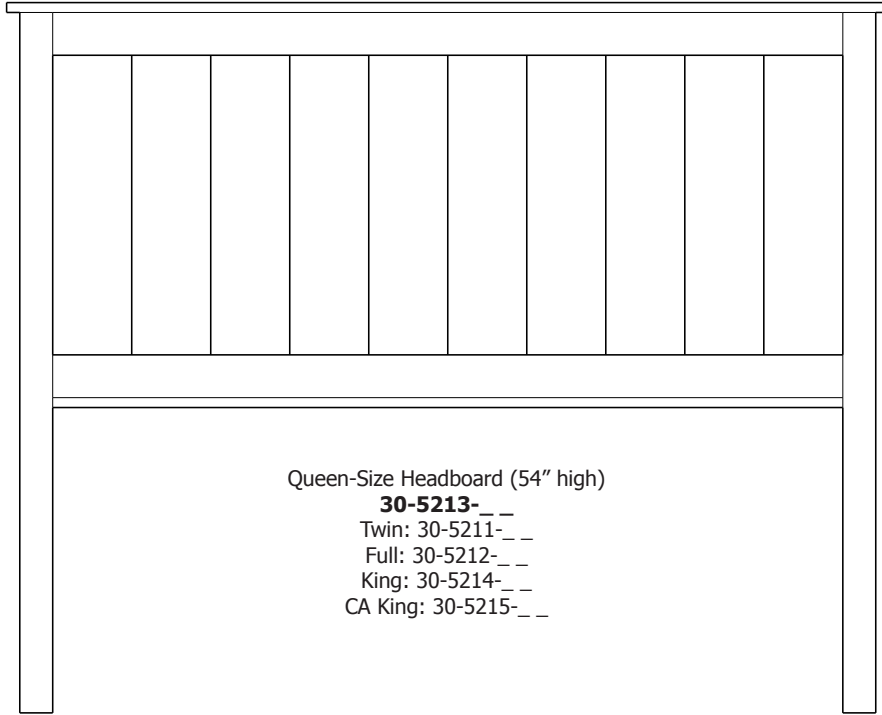

Bryson Collection

Bryson Panel – Frame Bed

BRP2

When ordering furniture in this collection, **H (Handles Only)** or **K (Knobs Only)** must be specified at the end of the hardware code. **HK (Handles and Knobs)** may not be specified. Please see notes in front of catalog for additional details.