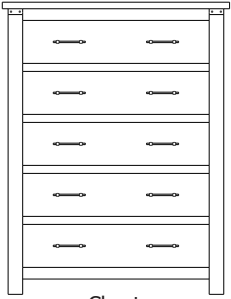

Chest
40x19x53
33-2005-__