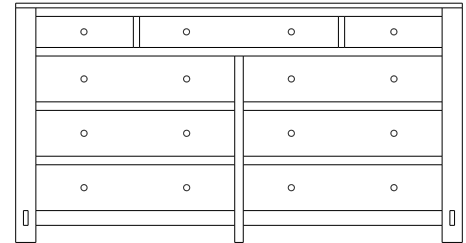

Dresser
72x18x39
35-2359-__