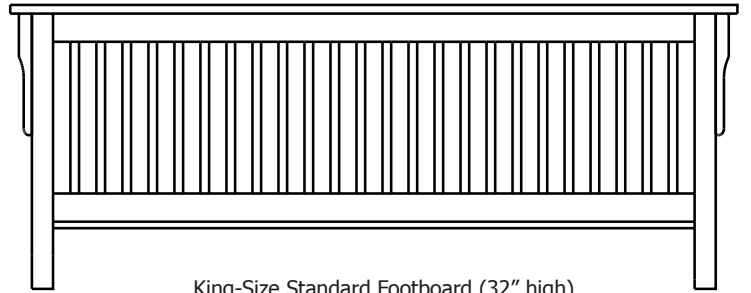

King-Size Standard Footboard (32" high)

30-3124-__
Twin: 30-3121-__
Full: 30-3122-__
Queen: 30-3123-__
CA King: 30-3125-__