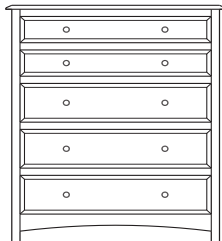

37x19x45
33-3365-__