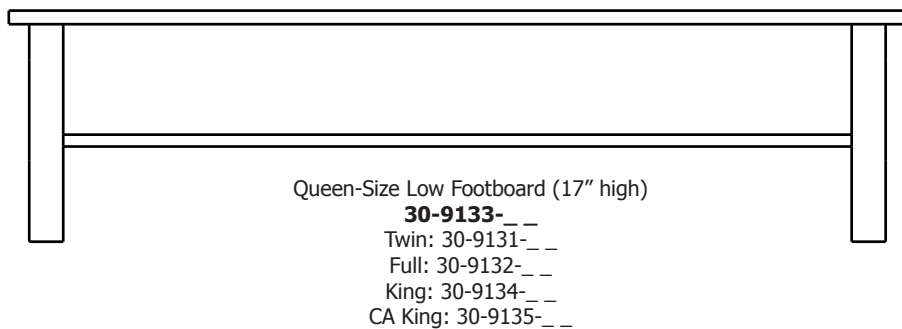

Alternate Beds

Heartland Panel – Frame Bed