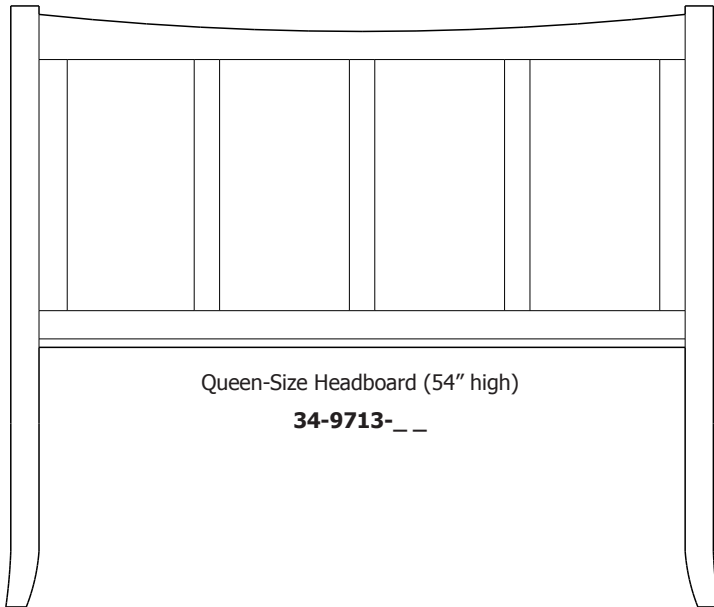

Queen-Size Headboard (54" high)

**34-9713-\_\_**

Queen-Size Footboard (22" high)

**34-9723-\_\_**

When ordering furniture in this collection, **H (Handles Only)** or **K (Knobs Only)** must be specified at the end of the hardware code. **HK (Handles and Knobs)** may not be specified. Please see notes in front of catalog for additional details.