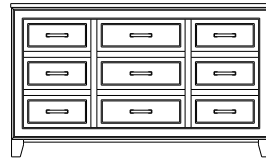

60x19x35
35-5117-__