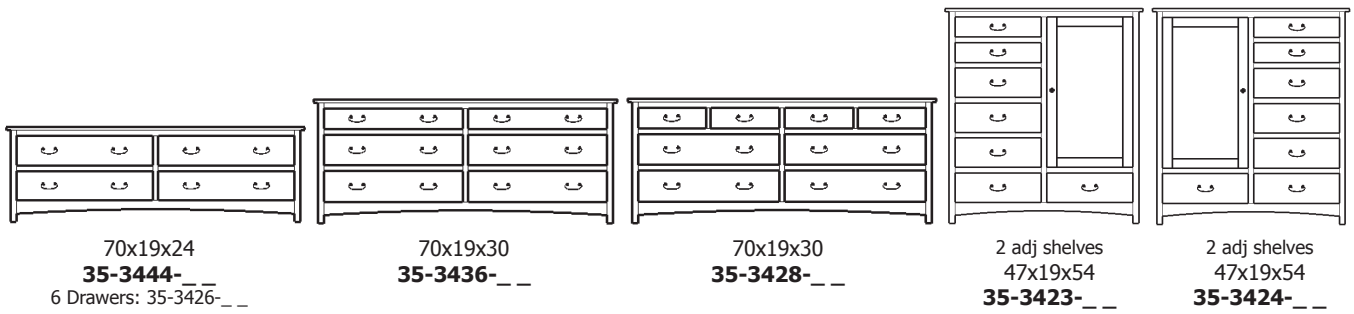

Treasure Collection

Treasure – Double Dressers