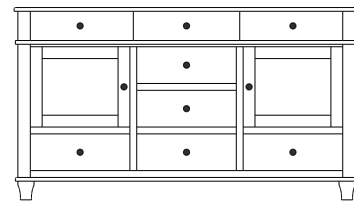

1 adj shelf per door
71x19x39
35-5668-__
Double Deep: 35-5655-__