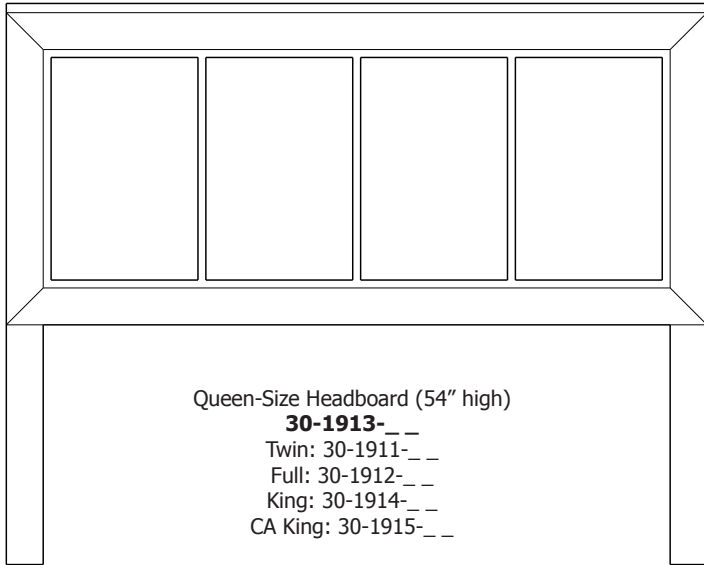

Vineyard Collection

Vineyard – Frame Beds and Bookcase Headboards

Queen-Size Headboard (54" high)

30-1913-__
Twin: 30-1911-__
Full: 30-1912-__
King: 30-1914-__
CA King: 30-1915-__