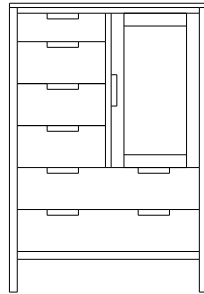

Mid Century Collection

Mid Century – Armoires, Wardrobes & Mirrors

2 adj shelves
35x18x50
31-1710-__