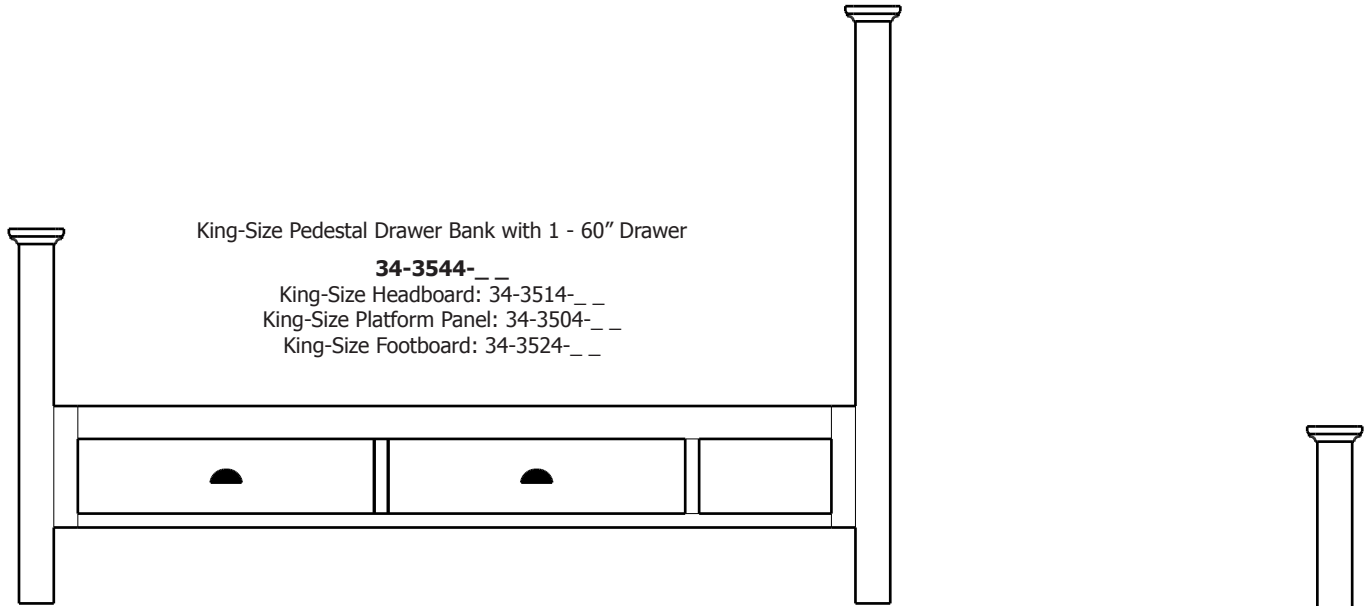

King-Size Pedestal Drawer Bank with 2 - 30" Drawers

Elegance Collection

Elegance – Supreme Pedestal Beds

The Pedestal Drawer Beds found on this page require both the headboard and footboard specified on this page. Beds must be purchased as a complete unit as shown.

King-Size Pedestal Drawer Bank with 1 - 60" Drawer

34-3544-__

King-Size Headboard: 34-3514-__
King-Size Platform Panel: 34-3504-__
King-Size Footboard: 34-3524-__