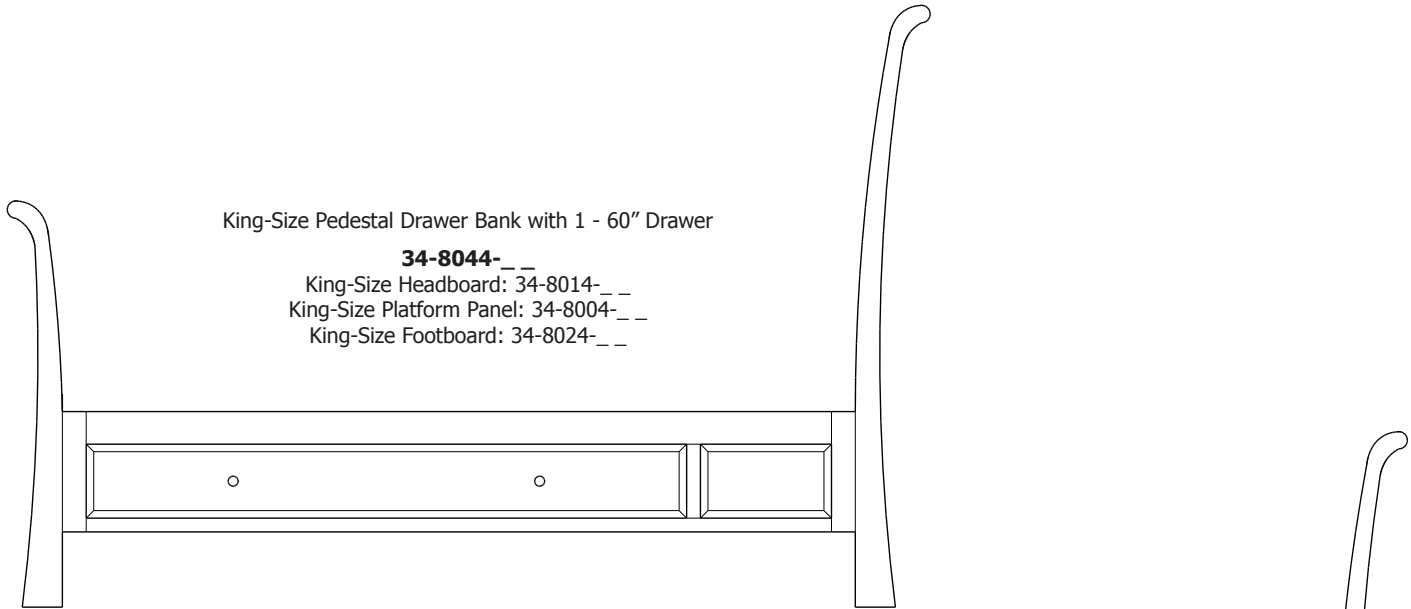

King-Size Pedestal Drawer Bank with 2 - 30" Drawers

Classic Collection

Classic – Supreme Pedestal Beds

The Pedestal Drawer Beds found on this page require both the headboard and footboard specified on this page. Beds must be purchased as a complete unit as shown.

King-Size Pedestal Drawer Bank with 1 - 60" Drawer

34-8044-__

King-Size Headboard: 34-8014-__

King-Size Platform Panel: 34-8004-__

King-Size Footboard: 34-8024-__