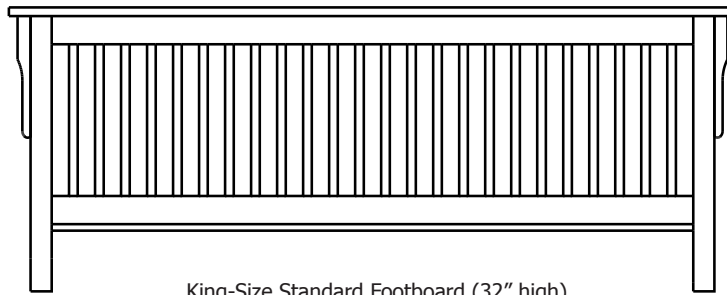

Lansing Collection

Lansing Slat – Frame Beds