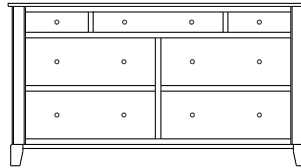

74x19x40
35-3757-__