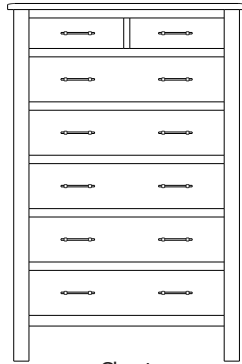

Chest
39x19x59
33-5227-__