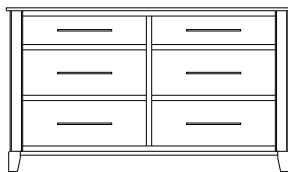

74x19x42
35-4256-__