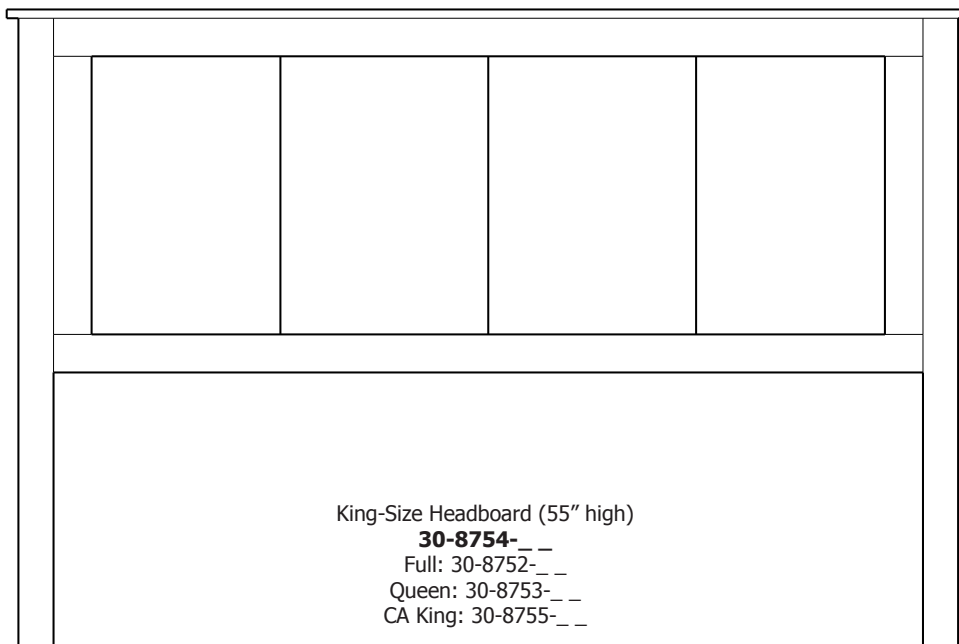

Alternate Beds

Concord Multi Panel Fabric Bed with Footboard Storage – Standard Headboard 55"

* Storage benches on this page have false-front drawers.
Storage area is under the bench seat.

Select **H (Handles Only)** or **K (Knobs Only)** must be specified at the end of the hardware code. Please see notes in front of catalog for additional details.