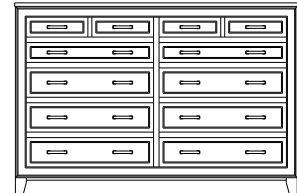

71x19x48
35-5172-__