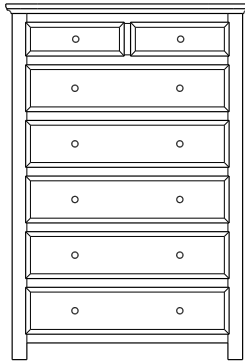

Chest
40x19x57
33-4427-__