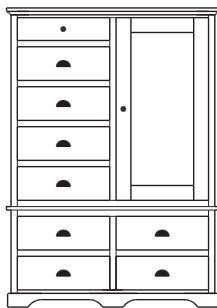

2 adj shelves
47x19x66
31-3514-__