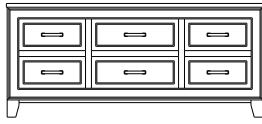

Summerville Collection

Summerville – Triple Dressers

60x19x27
35-5106-__