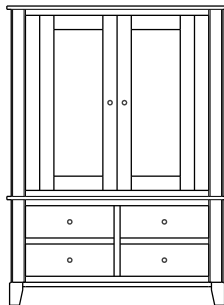

2 adj shelves & 1 pole
50x19x68
31-3754-__
25" Deep: 31-3794-__
Wardrobe: 31-3784-__