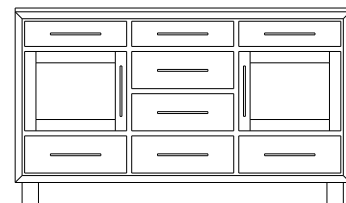

1 adj shelf per door
66x18x40
35-6668-__
Double Deep: 35-6655-__