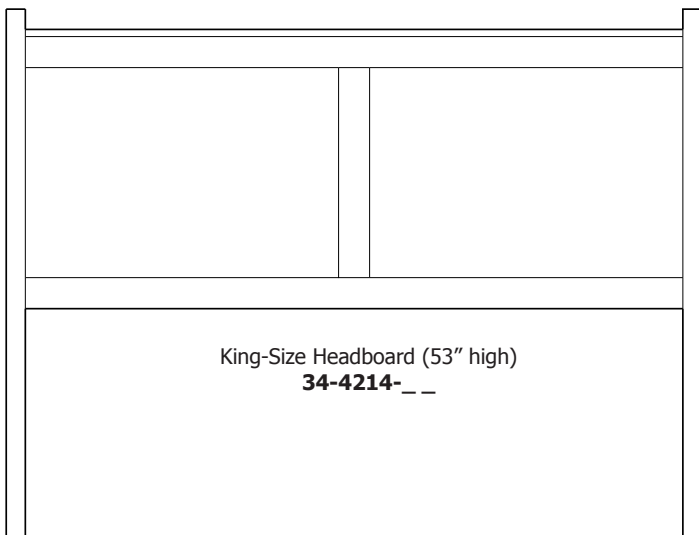

King-Size Headboard (53" high)
34-4214-__