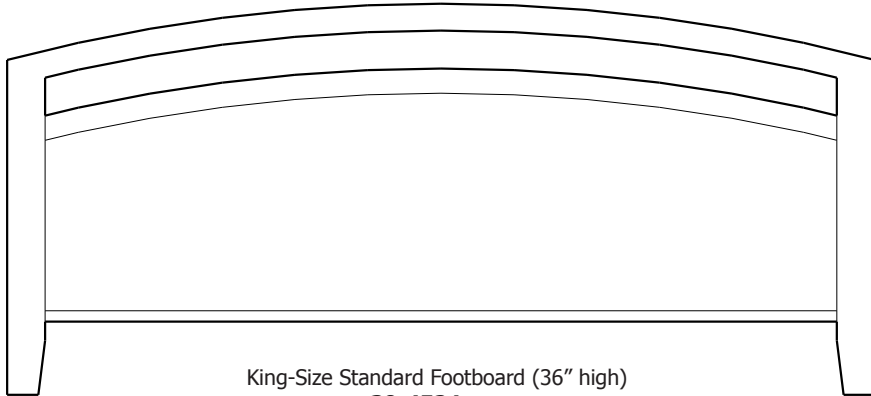

30-4524-__
Twin: 30-4521-__
Full: 30-4522-__
Queen: 30-4523-__
CA King: 30-4525-__