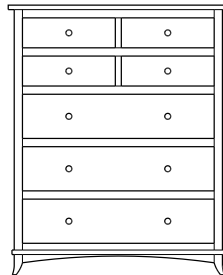

37x20x48
33-4367-__