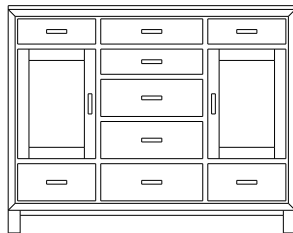

1 adj shelf per door
59x18x47
35-1949-__
Double Deep: 35-1935-__