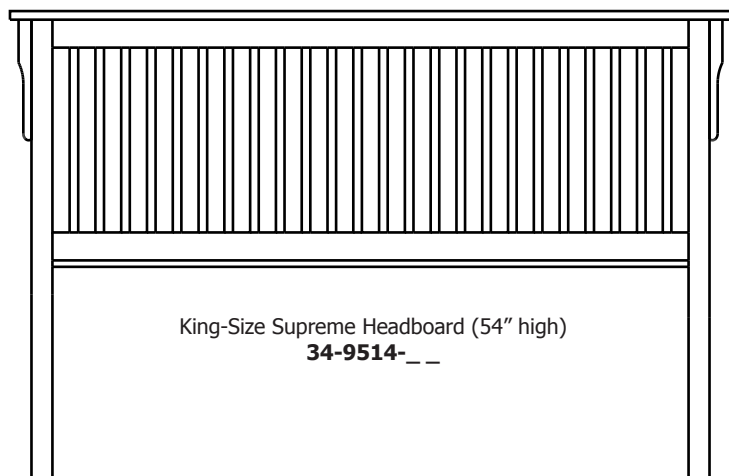

King-Size Supreme Headboard (54" high)

34-9514-__