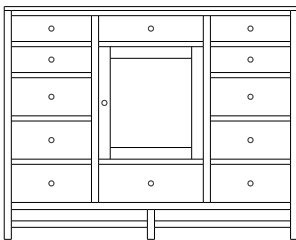

1 adj shelf
56x18x46
35-6562-__
Double Deep: 35-6534-__