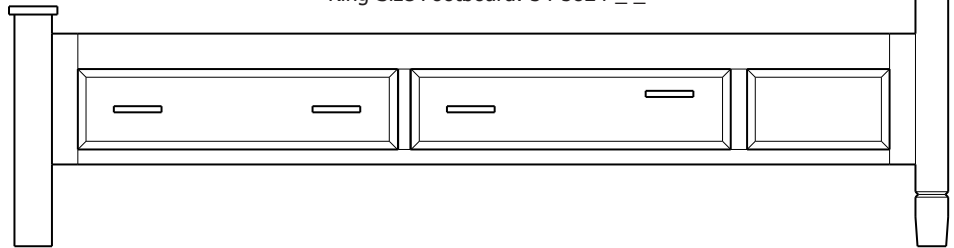

King-Size Pedestal Drawer Bank with 2 - 30" Drawers

34-5834-__

King-Size Headboard: 34-5814-__

King-Size Platform Panel: 34-5804-__

King-Size Footboard: 34-5824-__

King-Size Supreme Headboard (54" high)

34-5814-__