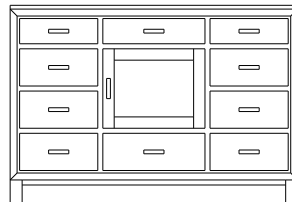

1 adj shelf
59x18x40
35-1910-__
Double Deep: 35-1914-__