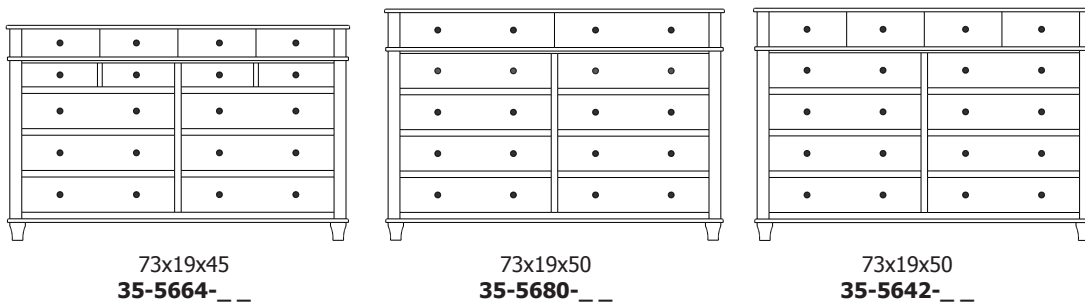

Highland Collection

Highland – Double Dressers

When ordering furniture in this collection, **H (Handles Only)** or **K (Knobs Only)** must be specified. The following **hardware is excluded** as it is incompatible with the rounded top drawers design: **30-41, 30-42, 30-43, 30-46, 30-47 and 30-48.**