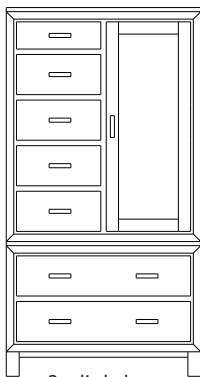

2 adj shelves
37x19x67
31-1912-__