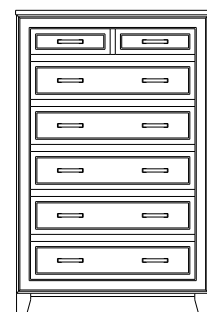

38x19x59
33-5127-__

When ordering furniture in this collection, The following hardware is excluded as it is incompatible with the framed drawer design: **30-41, 30-42, 30-43, 30-46, 30-47 and 30-48.**

All other hardware IS available with this collection. When ordering other hardware choices, **H (Handles Only), K (Knobs Only) or HK (Handles and Knobs)** must be specified at the end of the hardware code. Please see notes in front of catalog for additional details.