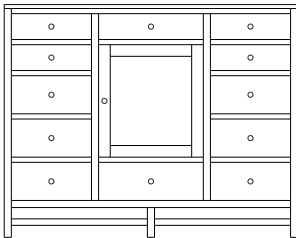

1 adj shelf
56x18x46
35-6562-__
Double Deep: 35-6534-__