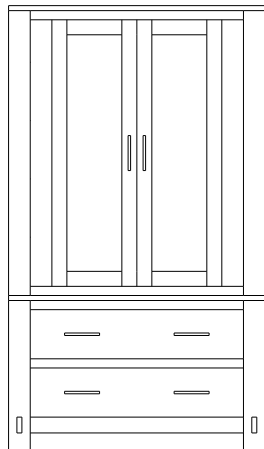

Armoire
39x18x67
31-2252-__

Wardrobe
39x25x67
31-2282-__

Mirror
40x1x41
39-2216-__

Mirror
56x1x40
39-2207-__

When ordering furniture in this collection, **H (Handles Only)**, or **K (Knobs Only)**, must be specified at the end of the hardware code.