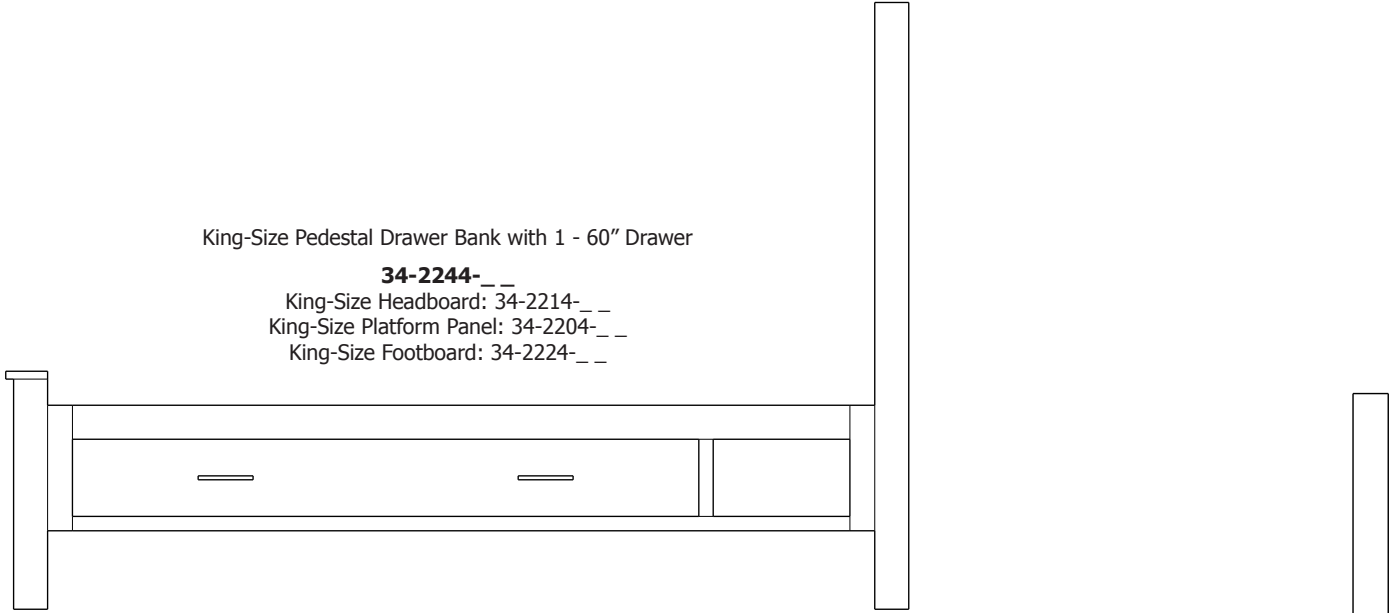

King-Size Pedestal Drawer Bank with 1 - 60" Drawer

34-2244-__

King-Size Headboard: 34-2214-__

King-Size Platform Panel: 34-2204-__

King-Size Footboard: 34-2224-__

King-Size Pedestal Drawer Bank with 2 - 30" Drawers