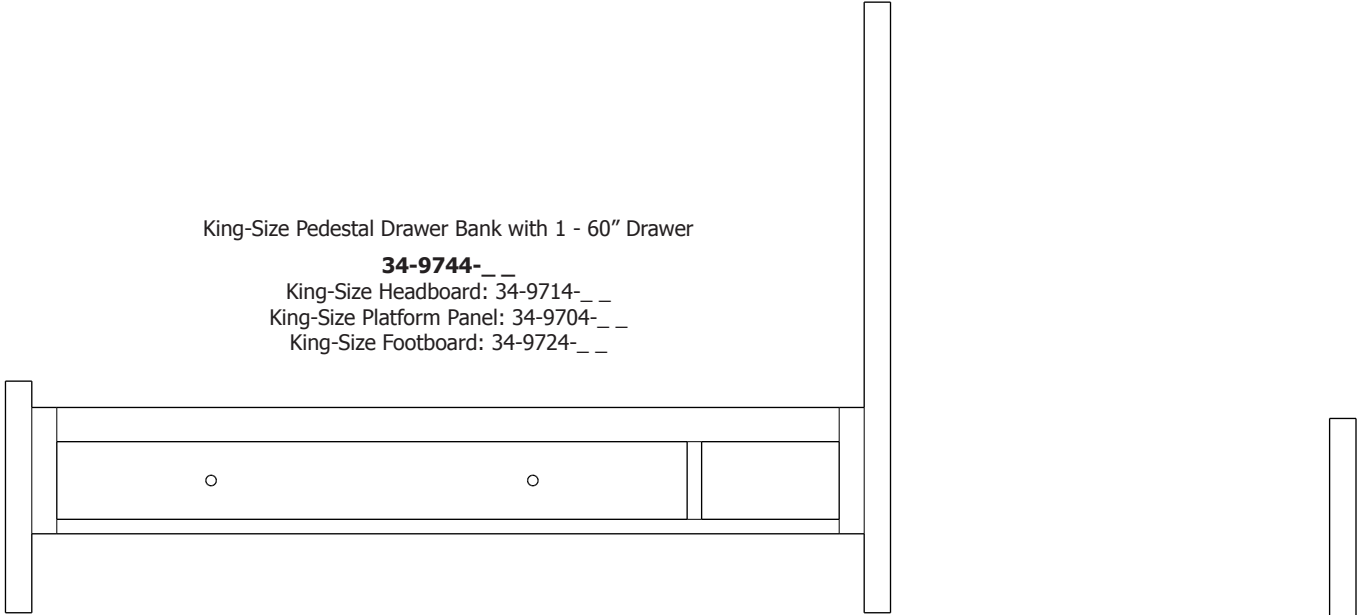

Holmes Collection

Holmes Panel – Supreme Pedestal Beds

The Pedestal Drawer Beds found on this page require both the headboard and footboard specified on this page.
Beds must be purchased as a complete unit as shown.

King-Size Pedestal Drawer Bank with 1 - 60" Drawer

34-9744-__

King-Size Headboard: 34-9714-__

King-Size Platform Panel: 34-9704-__

King-Size Footboard: 34-9724-__

King-Size Pedestal Drawer Bank with 2 - 30" Drawers

34-9734-__

King-Size Headboard: 34-9714-__

King-Size Platform Panel: 34-9704-__

King-Size Footboard: 34-9724-__