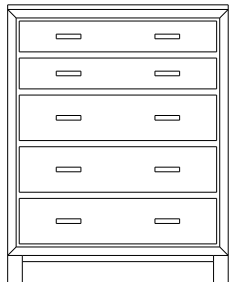

37x18x47
33-1965-__