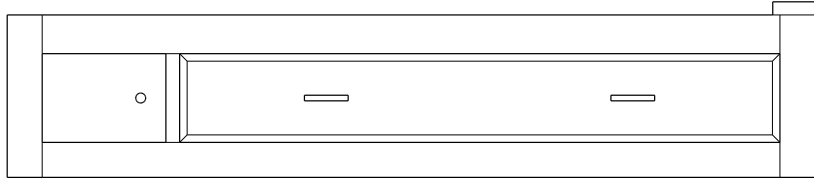

Estate Collection

Estate – Drawer Pedestals With 1 or 2 Drawers Per Side COMPATIBLE WITH ESTATE PANEL HEADBOARD

King-Size Pedestal Drawer Bank with 1 - 60" Drawer & 1 Door on Each Side

32-5884-__

King-Size Platform: 32-5894-__

King-Size Footboard Panel: 32-5824-__