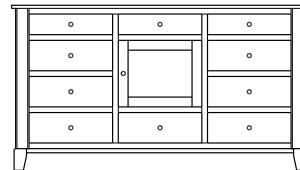

1 adj shelf
72x19x40
35-3730-__
Double Deep: 35-3754-__