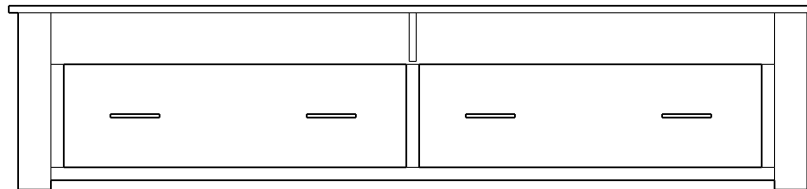

King-Size Universal Pedestal Footboard with Bench Top (20" high)

30-8134-__

For colored picture of pedestal footboard with bench top and drawers on end, see page MS1 in miscellaneous section

*All pedestal beds with drawers on end require a headboard to complete bed. A foundation or platform foundation **MUST BE USED** on these beds

When ordering furniture in this collection, **H (Handles Only)**, or **K (Knobs Only)**, must be specified at the end of the hardware code.

HK (Handles and Knobs) may not be specified.