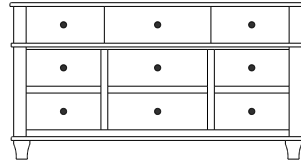

61x19x32
35-5617-__