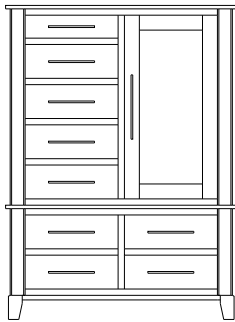

2 adj shelves
50x19x68
31-4214-__