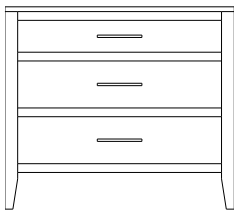

36x18x32
33-1833-__