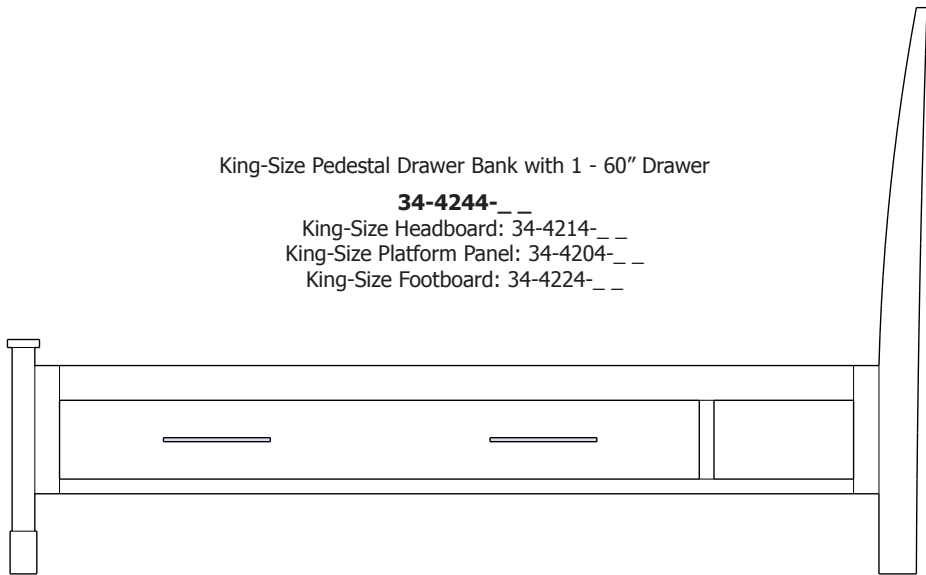

Metropolitan Collection

Metropolitan – Supreme Pedestal Beds

The Pedestal Drawer Beds found on this page require both the headboard and footboard specified on this page. Beds must be purchased as a complete unit as shown.

King-Size Pedestal Drawer Bank with 1 - 60" Drawer

34-4244-__

King-Size Headboard: 34-4214-__
King-Size Platform Panel: 34-4204-__
King-Size Footboard: 34-4224-__

King-Size Pedestal Drawer Bank with 2 - 30" Drawers