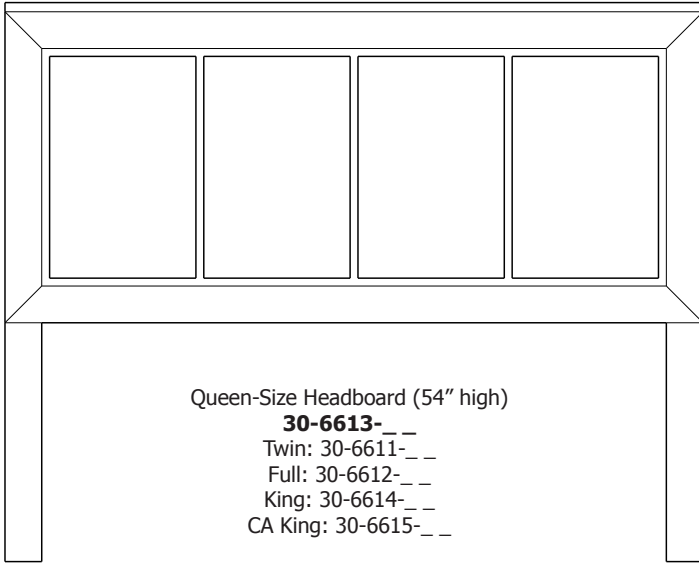

Line Art & Prices

Orchard Collection

Orchard – Frame Beds and Bookcase Headboards

Queen-Size Headboard (54" high)

30-6613-__

Twin: 30-6611-__

Full: 30-6612-__

King: 30-6614-__