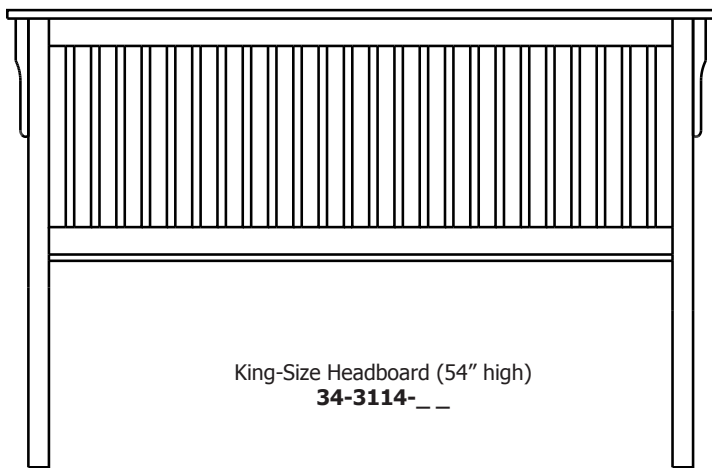

King-Size Headboard (54" high)
34-3114-__