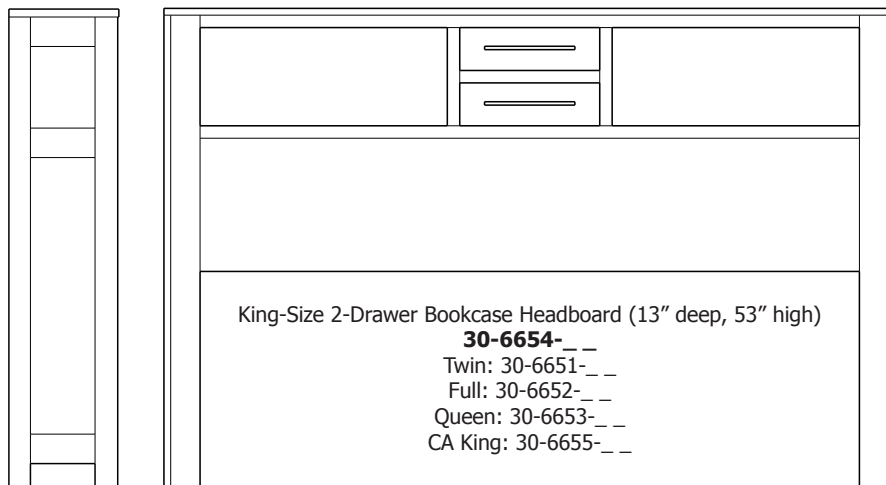

King-Size 2-Drawer Bookcase Headboard (13" deep, 53" high)

30-6654-__

Twin: 30-6651-__

Full: 30-6652-__

Queen: 30-6653-__

CA King: 30-6655-__