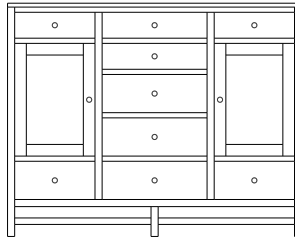

1 adj shelf per door
56x18x46
35-6549-__
Double Deep: 35-6535-__