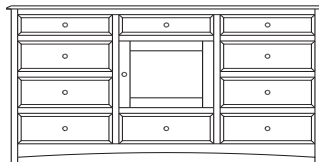

1 adj shelf
68x19x39
35-3330-__
Double Deep: 35-3354-__