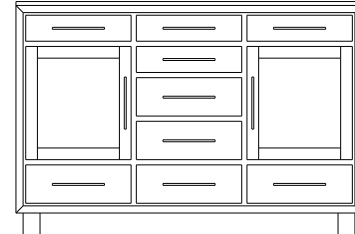

66x18x47
35-6645-__
Double Deep: 35-6673-__

1 adj shelf
66x18x47
35-6682-__
Double Deep: 35-6674-__

1 adj shelf per door
66x18x47
35-6669-__
Double Deep: 35-6675-__

When ordering furniture in this collection, **H (Handles Only)** or **K (Knobs Only)** must be specified at the end of the hardware code. **HK (Handles and Knobs)** may not be specified. Please see notes in front of catalog for additional details.