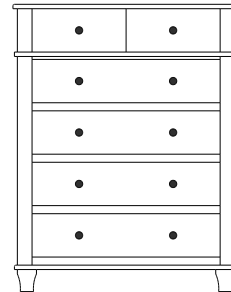

39x19x50
33-5626-__