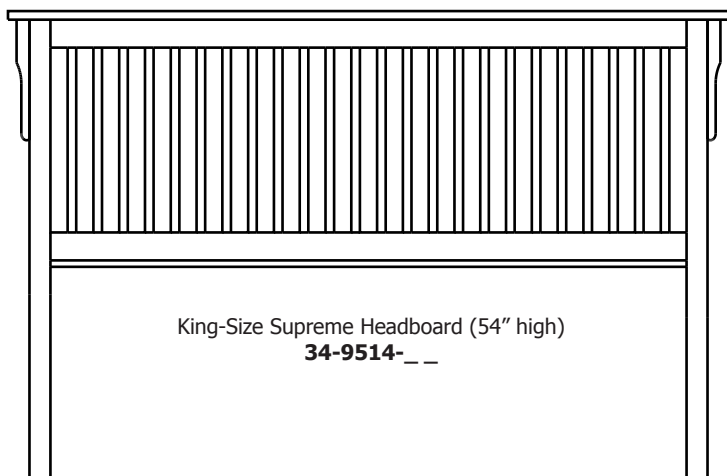

King-Size Supreme Headboard (54" high)

34-9514-__