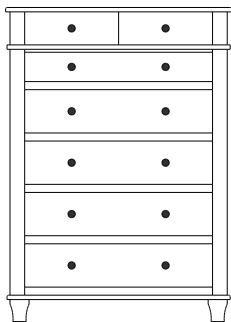

39x19x54
33-5677-__