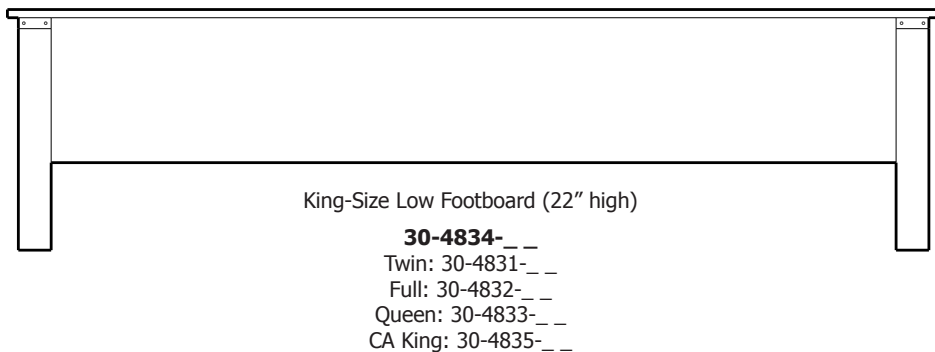

Wildwood Collection

Wildwood Panel – Frame Bed and Bookcase Headboard

When ordering furniture in this collection, please specify metal corner wrap. Choose between **30-103 Matte Black** or **30-104 Hammered Iron**. They may not be mixed.

H (Handles Only) or **K (Knobs Only)** must be specified at the end of the hardware code. **HK (Handles and Knobs)** may not be specified.

Please see notes in front of catalog for additional details.

WWP2