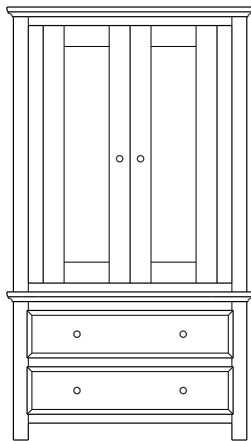

Armoire
40x19x71
31-6052-__