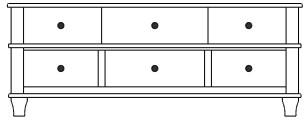

Highland Collection

Highland – Triple Dressers

61x19x24
35-5606-__