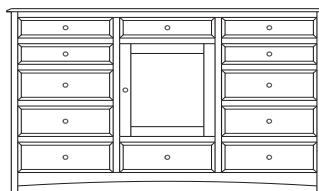

1 adj shelf
68x19x45
35-3382-__
Double Deep: 35-3374-__