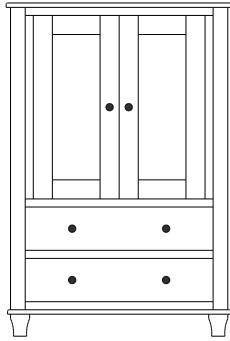

Highland Collection

Highland – Armoires, Wardrobes & Mirrors

2 adj shelves & 1 pole
39x19x56
31-5650-__
25" Deep: 31-5690-__
Wardrobe: 31-5680-__