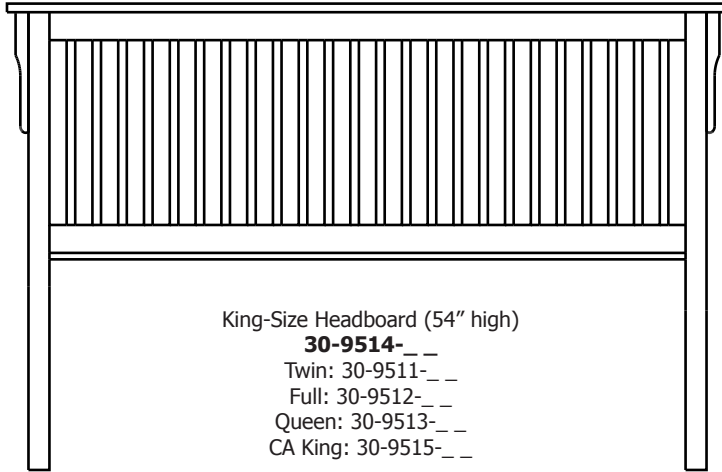

Lewiston Collection

Lewiston Slat – Frame Bed