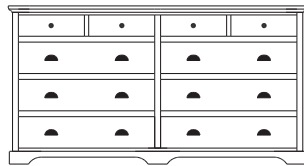

70x19x37
35-3540-__