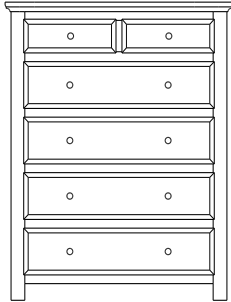

Chest
35x19x48
33-6028-__