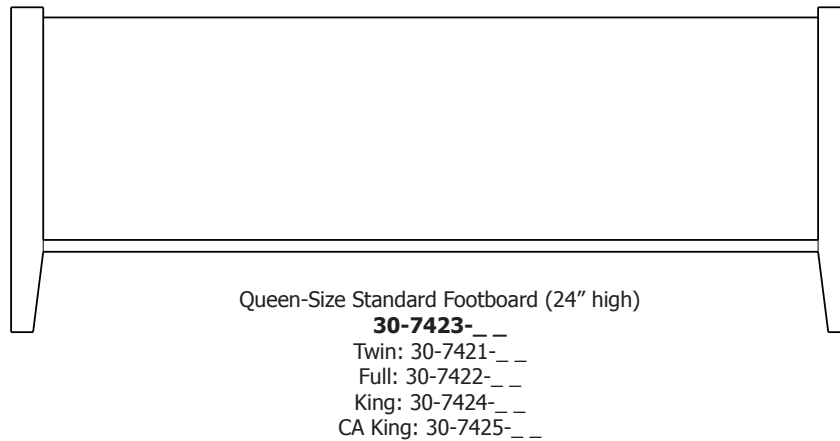

Alternate Beds

Meadow Panel – Frame Bed

Retail Catalog
Meadow Panel - Frame Beds

ProdCode	Description (WidthxDepthxHeight)		Price	
			Oak, Cherry & Maple	QS White Oak
Twin-Size Bed With Standard Height Footboard		Complete Bed Cost →	2,145.00	2,579.00
30-7411-__	Twin-Size Headboard (41x3x54)	Use 3 Prod Codes (to left) to Complete Bed	1,070.00	1,285.00
30-7421-__	Twin-Size Standard Height Footboard (41x2x24)		489.00	590.00
30-7401-__	Twin-Size Rails & Slats (78x3x6)		586.00	704.00
Full-Size Bed With Standard Height Footboard		Complete Bed Cost →	2,289.00	2,751.00
30-7412-__	Full-Size Headboard (56x3x54)	Use 3 Prod Codes (to left) to Complete Bed	1,171.00	1,408.00
30-7422-__	Full-Size Standard Height Footboard (56x2x24)		506.00	608.00
30-7402-__	Full-Size Rails & Slats (78x3x6)		612.00	735.00
Queen-Size Bed With Standard Height Footboard		Complete Bed Cost →	2,435.00	2,927.00
30-7413-__	Queen-Size Headboard (63x3x54)	Use 3 Prod Codes (to left) to Complete Bed	1,224.00	1,470.00
30-7423-__	Queen-Size Standard Height Footboard (63x2x24)		568.00	682.00
30-7403-__	Queen-Size Rails & Slats (83x3x6)		643.00	775.00
King-Size Bed With Standard Height Footboard		Complete Bed Cost →	2,971.00	3,574.00
30-7414-__	King-Size Headboard (75x3x54)	Use 3 Prod Codes (to left) to Complete Bed	1,413.00	1,699.00
30-7424-__	King-Size Standard Height Footboard (75x2x24)		823.00	990.00
30-7404-__	King-Size Rails & Slats (83x3x6)		735.00	885.00
California King-Size Bed With Standard Height Footboard		Complete Bed Cost →	2,971.00	3,574.00
30-7415-__	California King-Size Headboard (80x3x54)	Use 3 Prod Codes (to left) to Complete Bed	1,413.00	1,699.00
30-7425-__	California King-Size Standard Height Footboard (80x2x24)		823.00	990.00
30-7405-__	California King-Size Rails & Slats (87x3x6)		735.00	885.00