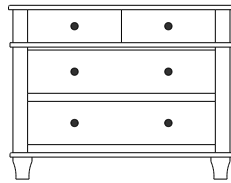

39x19x30
33-5624-__