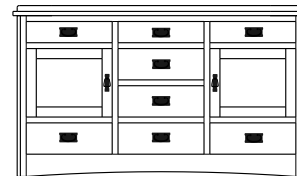

1 adj shelf per door
70x19x40
35-3168-__
Double Deep: 35-3155-__