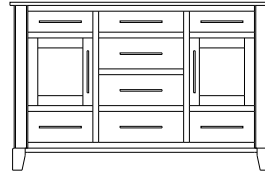

1 adj shelf per door
63x19x40
35-4248-__
Double Deep: 35-4215-__