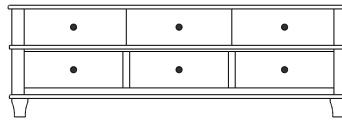

71x19x24
35-5646-__