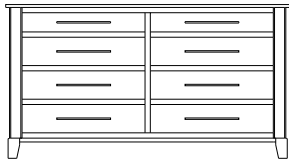

74x19x40
35-4238-__