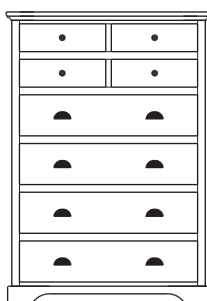

37x19x52
33-3568-__