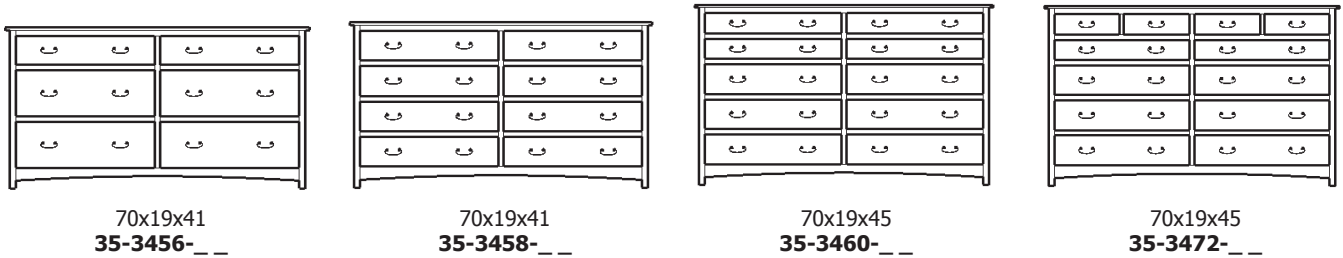

Treasure Collection

Treasure – Double Dressers

Retail Catalog

Treasure – Double Dressers

ProdCode	Item	Dimensions			Drawers					Additional Features	Price	
		W	D	H	Total	Large	Small	Large Split	Small Split		Oak, Cherry & Maple	QS White Oak
35-3404-__	Double Dresser	47	19	24	4	4					2,385.00	2,865.00
35-3416-__	Double Dresser	47	19	30	6	4	2				3,085.00	3,705.00
35-3418-__	Double Dresser	47	19	39	8	6	2				3,969.00	4,766.00
35-3420-__	Double Dresser	47	19	45	10	6	4				4,431.00	5,320.00
35-3400-__	Double Dresser	47	19	50	10	10					5,104.00	6,125.00
35-3422-__	Double Dresser	47	19	54	12	8	4				5,188.00	6,226.00
35-3444-__	Double Dresser	70	19	24	4	4					3,283.00	3,943.00
35-3426-__	Double Dresser	70	19	24	6	2		4			3,732.00	4,480.00
35-3436-__	Double Dresser	70	19	30	6	4	2				4,409.00	5,294.00
35-3428-__	Double Dresser	70	19	30	8	4			4		4,642.00	5,571.00
35-3423-__	Double Dresser	47	19	54	7	5	2			1 Door Hinged Right (20" w x 37" h Inside)	4,444.00	5,333.00
35-3424-__	Double Dresser	47	19	54	7	5	2			1 Door Hinged Left (20" w x 37" h Inside)	4,444.00	5,333.00
35-3438-__	Double Dresser	70	19	39	8	6	2				4,994.00	5,993.00
35-3440-__	Double Dresser	70	19	39	10	6			4		5,289.00	6,350.00
35-3457-__	Double Dresser	70	19	39	7	4			3	4 Deep Drawers	4,704.00	5,646.00
35-3459-__	Double Dresser	70	19	39	9	6			3		4,964.00	5,958.00
35-3456-__	Double Dresser	70	19	41	6	6				4 Deep Drawers	4,994.00	5,993.00
35-3458-__	Double Dresser	70	19	41	8	8					5,368.00	6,442.00
35-3460-__	Double Dresser	70	19	45	10	6	4				5,773.00	6,930.00
35-3472-__	Double Dresser	70	19	45	12	6	2		4		5,914.00	7,098.00
35-3464-__	Double Dresser	70	19	45	14	6			8		6,094.00	7,313.00
35-3480-__	Double Dresser	70	19	50	10	10					6,094.00	7,313.00
35-3442-__	Double Dresser	70	19	50	12	8		4			6,288.00	7,546.00
35-3485-__	Double Dresser	70	19	50	10	6			4	4 Deep Drawers, 2 Doors (22" w x 11" h Inside)	7,076.00	8,492.00