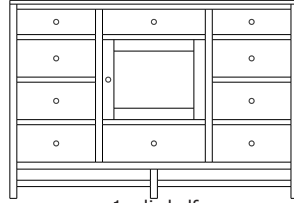

1 adj shelf
56x18x40
35-6510-__
Double Deep: 35-6514-__