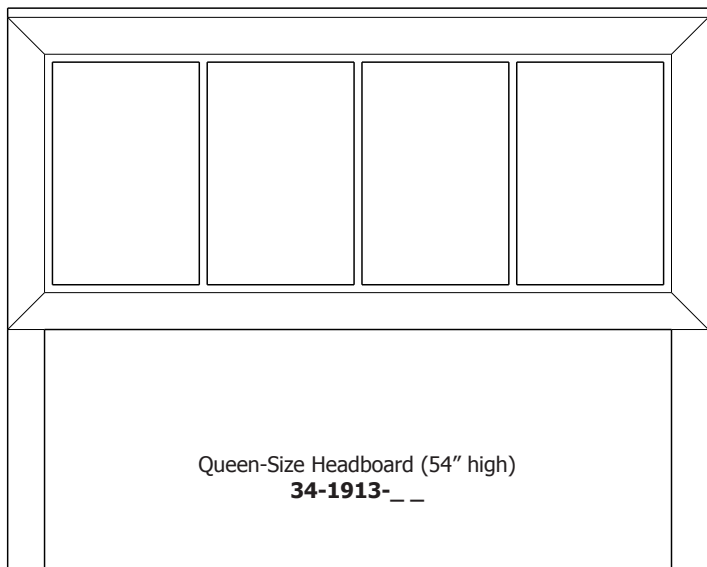

Queen-Size Headboard (54" high)

34-1913-__

Queen-Size Footboard (24" high)

34-1923-__

VNP6

When ordering furniture in this collection, **H (Handles Only)** or **K (Knobs Only)** must be specified at the end of the hardware code. **HK (Handles and Knobs)** may not be specified. Please see notes in front of catalog for additional details.