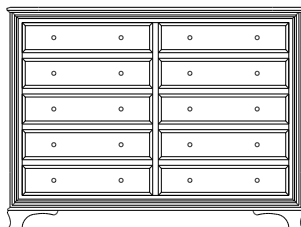

73x19x53
35-4080-__