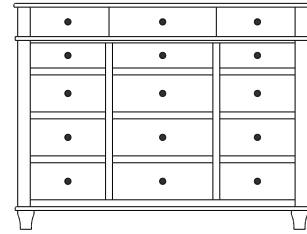

61x19x45
35-5625-__
Double Deep: 35-5633-__