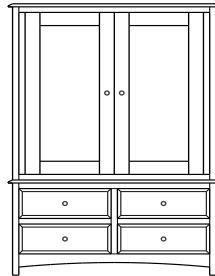

2 adj shelves & 1 pole
47x19x67
31-3354-__
25" Deep: 31-3394-__
Wardrobe: 31-3384-__