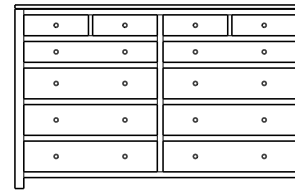

70x18x44
35-3672-__