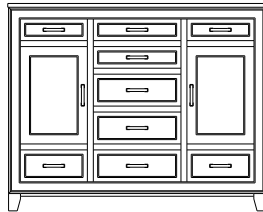

1 adj shelf per door
60x19x48
35-5149-__
Double Deep: 35-5135-__