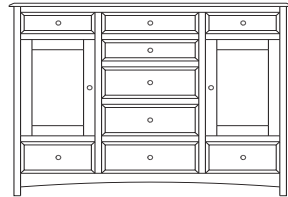

1 adj shelf per door
59x19x45
35-3349-__
Double Deep: 35-3335-__