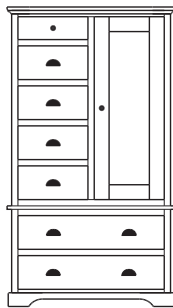

Elegance Collection

Elegance – Armoires, Wardrobes & Mirrors

2 adj shelves
37x19x55
31-3510-__

2 adj shelves & 1 pole
37x19x55
31-3550-__
25" Deep: 31-3590-__
Wardrobe: 31-3580-__

1 wardrobe pole
Wardrobes - 25" Deep
All Two-Door Armoires Can Be
Ordered With Full Length Doors.