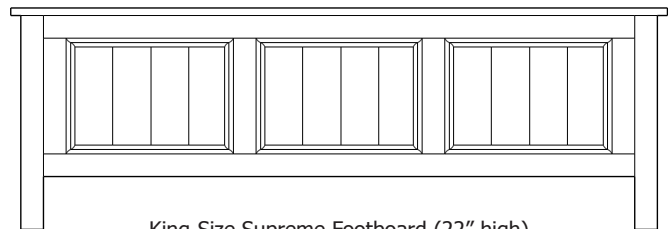

King-Size Supreme Footboard (22" high)

34-5824-__