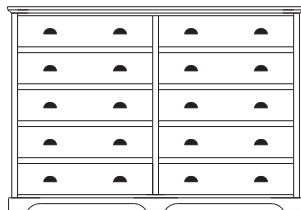

70x19x48
35-3580-__