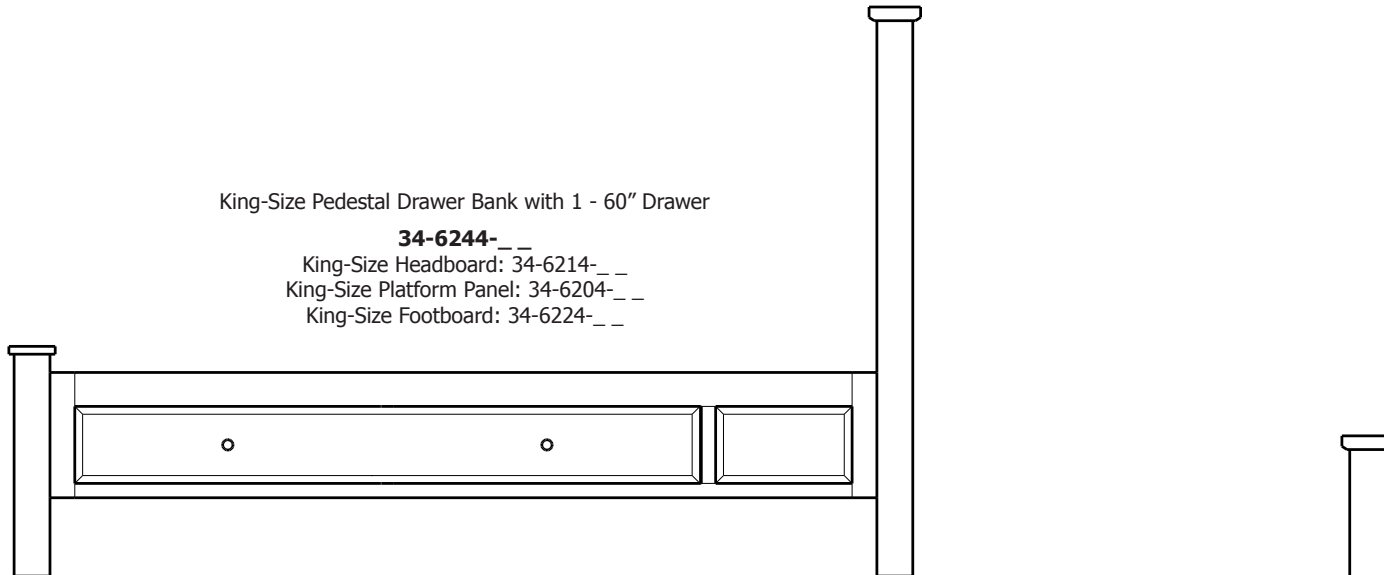

King-Size Pedestal Drawer Bank with 1 - 60" Drawer

34-6244-__

King-Size Headboard: 34-6214-__
King-Size Platform Panel: 34-6204-__
King-Size Footboard: 34-6224-__

King-Size Pedestal Drawer Bank with 2 - 30" Drawers