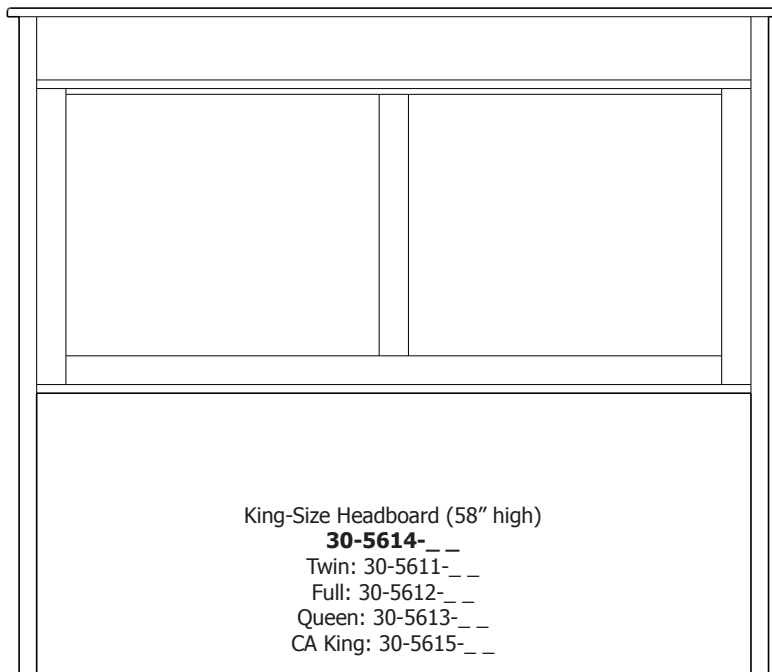

1-Drawer 1-Door Nightstand
37-5652

3-Drawer Nightstand
37-5613

Highland Collection

7-Drawer Chest
33-5627

3-Drawer Chest
33-5623

Line Art & Prices

Highland Collection

Highland – Frame Beds