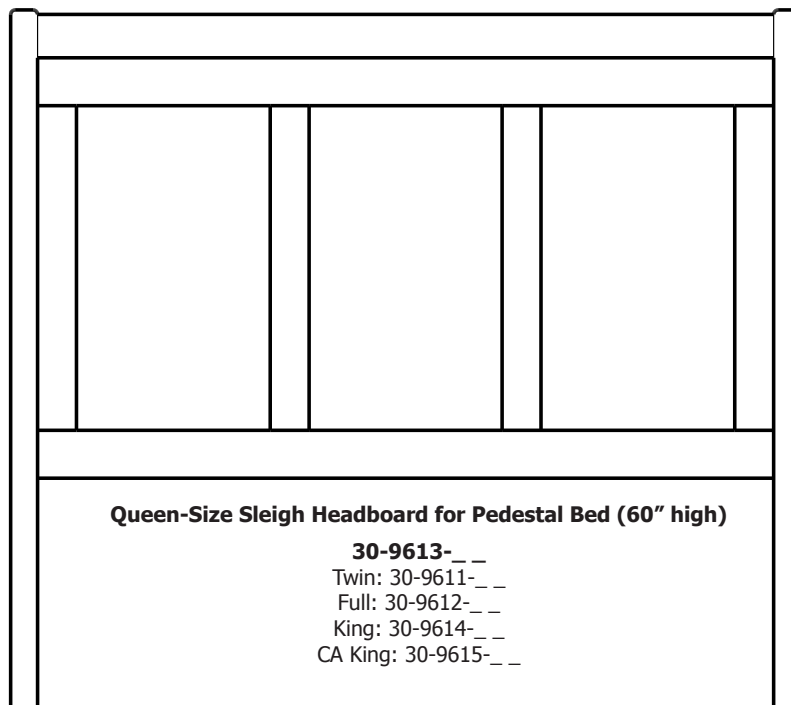

Lewiston Collection

Lewiston Sleigh – Frame Bed