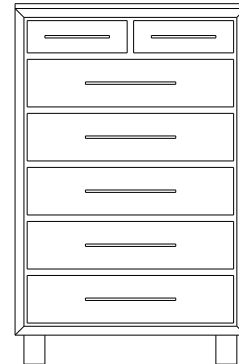

37x18x57
33-6627-__