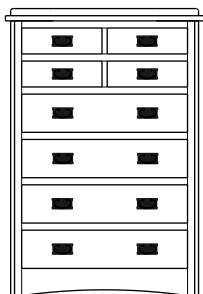

38x19x56
33-3168-__