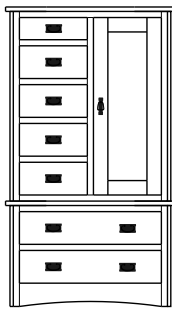

Mission Collection

Mission – Armoires, Wardrobes & Mirrors

2 adj shelves
38x19x58
31-3110-__

2 adj shelves & 1 pole
38x19x58
31-3150-__
25" Deep: 31-3190-__
Wardrobe: 31-3180-__

1 wardrobe pole
Wardrobes - 25" Deep
All Two-Door Armoires Can Be
Ordered With Full Length Doors.