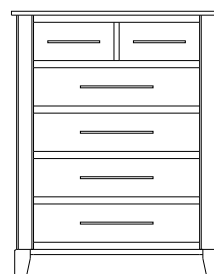

41x19x51
33-4226-__