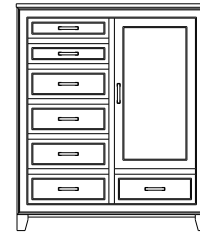

2 adj shelves
48x19x57
35-5123-__