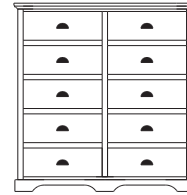

47x19x48
35-3500-__