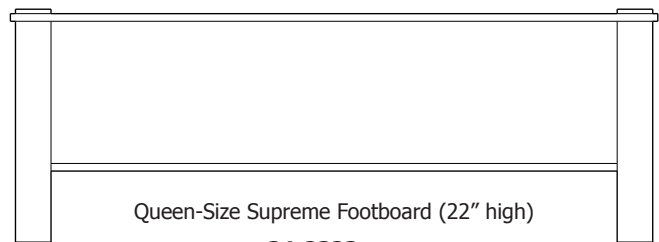

Queen-Size Supreme Footboard (22" high)

34-2323-__