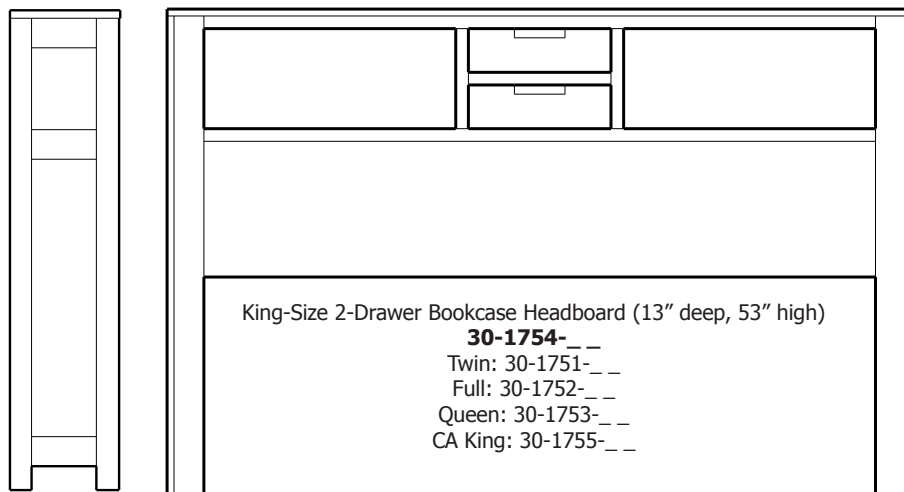

**1-Drawer
Nightstand**
37-1704

Mid Century Collection

5-Drawer Chest
33-1705

5-Drawer Chest
shown w/hardware
33-1705

Collection shown with hardware

Line Art & Prices

Mid Century Collection

Mid Century – Frame Beds and Bookcase Headboards