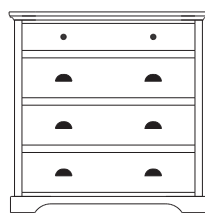

37x19x37
33-3534-__