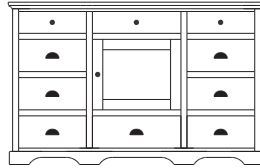

1 adj shelf
59x19x37
35-3510-__
Double Deep: 35-3514-__