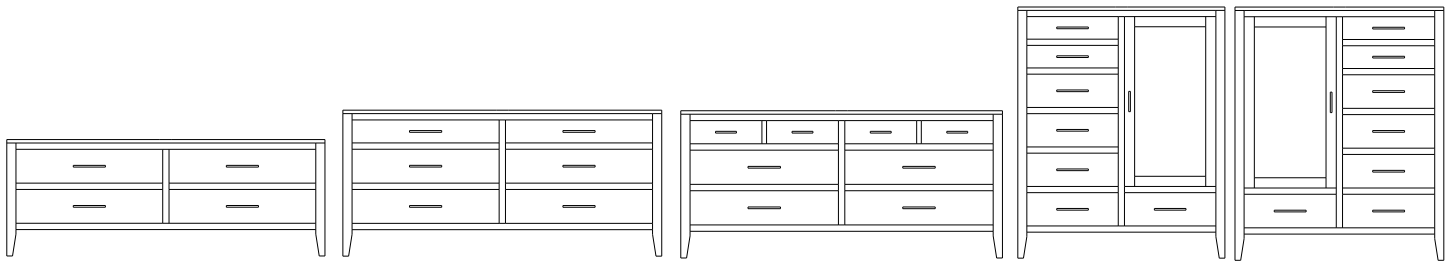

70x18x26
35-1844-__
6 Drawers: 35-1826-__

70x18x32
35-1836-__

70x18x32
35-1828-__

2 adj shelves
47x18x56
35-1823-__

2 adj shelves
47x18x56
35-1824-__