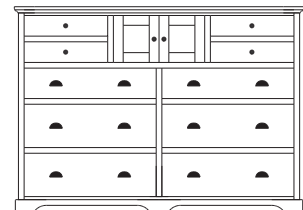

no shelf available
70x19x48
35-3585-__

When ordering furniture in this collection, **H (Handles Only)**, **K (Knobs Only)**, or **HK (Handles and Knobs)** must be specified at the end of the hardware code. When ordering **HK (Handles and Knobs)**, Handle and Knob locations will be **only** as shown on the Line Art drawings. Please see notes in front of catalog for additional details.