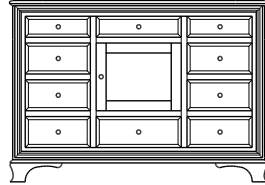

1 adj shelf
62x19x43
35-4010-__
Double Deep: 35-4014-__