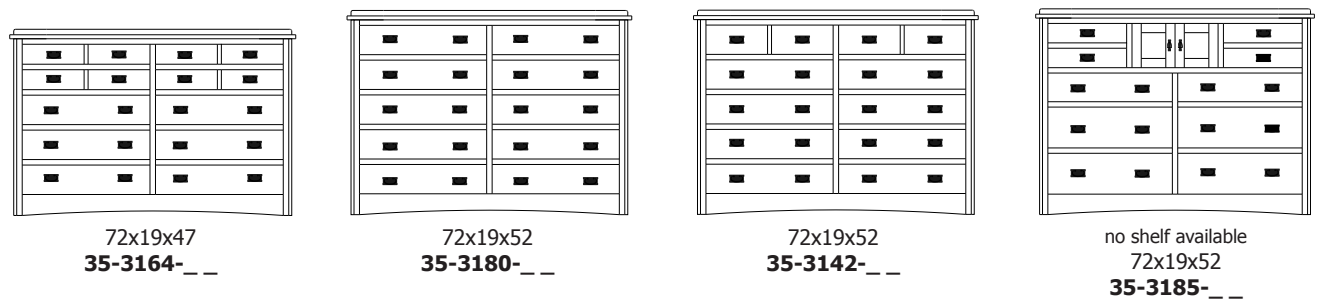

Mission Collection

Mission – Double Dressers

Retail Catalog
Mission – Double Dressers

ProdCode	Item	Dimensions			Drawers					Additional Features	Price		
		W	D	H	Total	Large	Small	Large Split	Small Split		Oak, Cherry & Maple	QS White Oak	
35-3104-__	Double Dresser	48	19	25	4	4						2,385.00	2,865.00
35-3116-__	Double Dresser	48	19	32	6	4	2					3,085.00	3,705.00
35-3118-__	Double Dresser	48	19	40	8	6	2					3,969.00	4,766.00
35-3120-__	Double Dresser	48	19	47	10	6	4					4,431.00	5,320.00
35-3100-__	Double Dresser	48	19	52	10	10						5,104.00	6,125.00
35-3122-__	Double Dresser	48	19	56	12	8	4					5,188.00	6,226.00
35-3144-__	Double Dresser	72	19	25	4	4						3,283.00	3,943.00
35-3126-__	Double Dresser	72	19	25	6	2		4				3,732.00	4,480.00
35-3136-__	Double Dresser	72	19	32	6	4	2					4,409.00	5,294.00
35-3128-__	Double Dresser	72	19	32	8	4			4			4,642.00	5,571.00
35-3123-__	Double Dresser	48	19	56	7	5	2			1 Door Hinged Right (20" w x 37" h Inside)		4,444.00	5,333.00
35-3124-__	Double Dresser	48	19	56	7	5	2			1 Door Hinged Left (20" w x 37" h Inside)		4,444.00	5,333.00
35-3138-__	Double Dresser	72	19	40	8	6	2					4,994.00	5,993.00
35-3140-__	Double Dresser	72	19	40	10	6			4			5,289.00	6,350.00
35-3157-__	Double Dresser	72	19	40	7	4			3	4 Deep Drawers		4,704.00	5,646.00
35-3159-__	Double Dresser	72	19	40	9	6			3			4,964.00	5,958.00
35-3156-__	Double Dresser	72	19	43	6	6				4 Deep Drawers		4,994.00	5,993.00
35-3158-__	Double Dresser	72	19	43	8	8						5,368.00	6,442.00
35-3160-__	Double Dresser	72	19	47	10	6	4					5,773.00	6,930.00
35-3172-__	Double Dresser	72	19	47	12	6	2		4			5,914.00	7,098.00
35-3164-__	Double Dresser	72	19	47	14	6			8			6,094.00	7,313.00
35-3180-__	Double Dresser	72	19	52	10	10						6,094.00	7,313.00
35-3142-__	Double Dresser	72	19	52	12	8		4				6,288.00	7,546.00
35-3185-__	Double Dresser	72	19	52	10	6			4	4 Deep Drawers, 2 Doors (22" w x 11" h Inside)		7,076.00	8,492.00