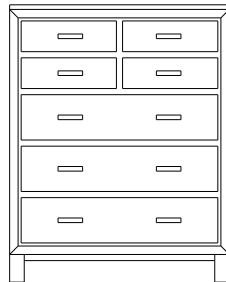

37x18x47
33-1967-__