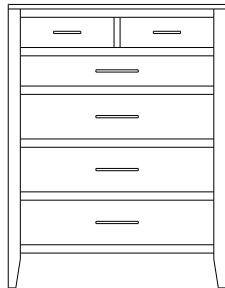

36x18x47
33-1876-__