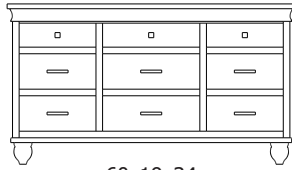

60x19x34
35-4919-__