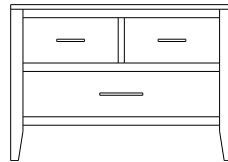

36x18x26
33-1823-__