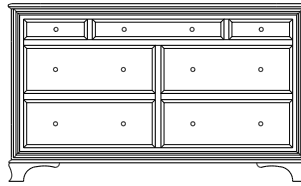

73x19x43
35-4057-__