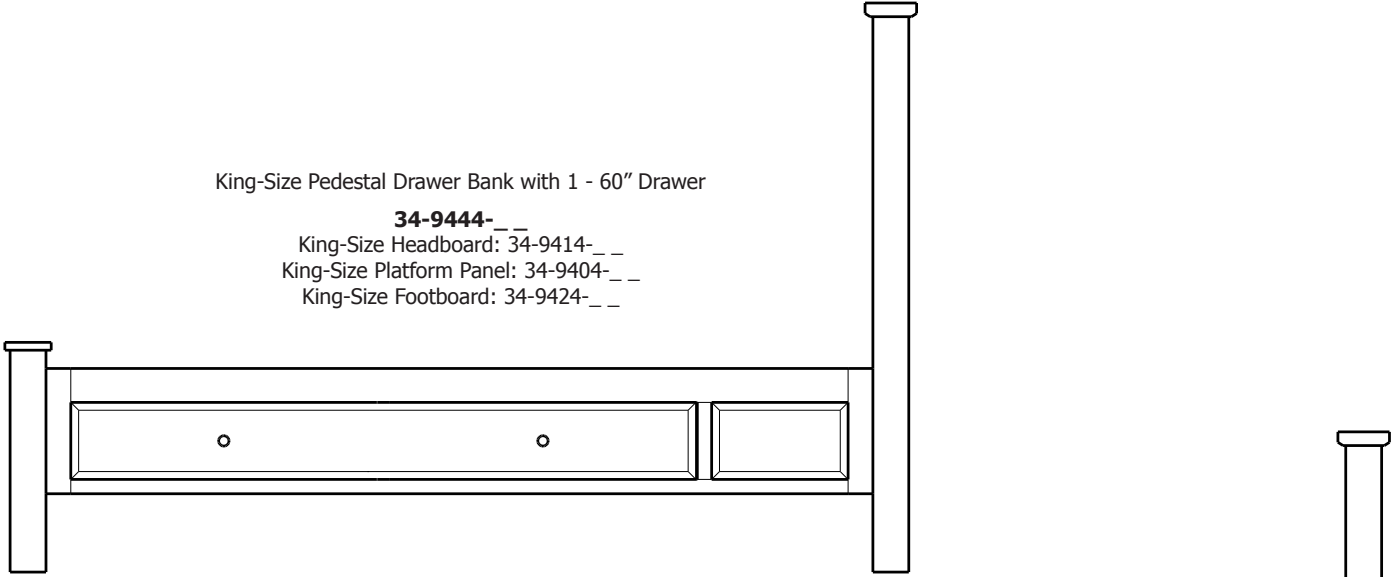

King-Size Pedestal Drawer Bank with 1 - 60" Drawer

34-9444-__

King-Size Headboard: 34-9414-__

King-Size Platform Panel: 34-9404-__

King-Size Footboard: 34-9424-__

King-Size Pedestal Drawer Bank with 2 - 30" Drawers