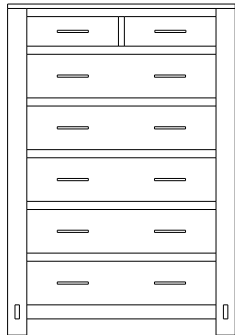

Chest
39x18x57
33-2227-__