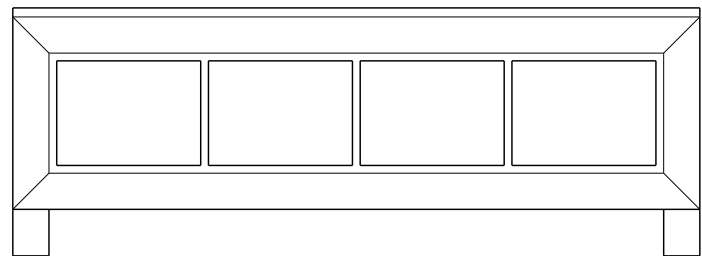

Queen-Size Headboard (54" high)
34-6613-__

Queen-Size Footboard (24" high)
34-6623-__

ORP6

When ordering furniture in this collection, **H (Handles Only)** or **K (Knobs Only)** must be specified at the end of the hardware code. **HK (Handles and Knobs)** may not be specified. Please see notes in front of catalog for additional details.