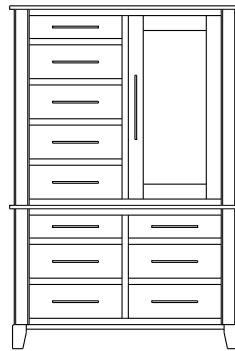

2 adj shelves
50x19x75
31-4216-__