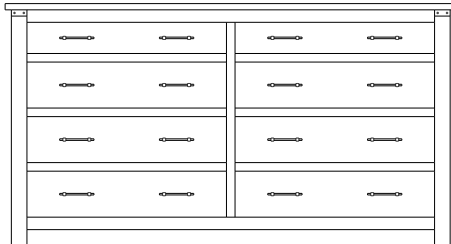

Dresser
73x19x42
35-2038-__