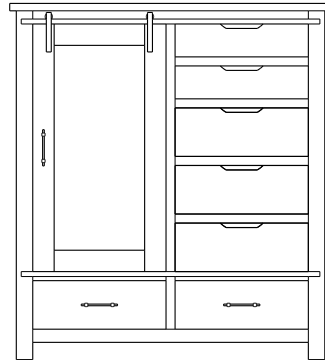

Dresser
50x19x57
35-4824-__