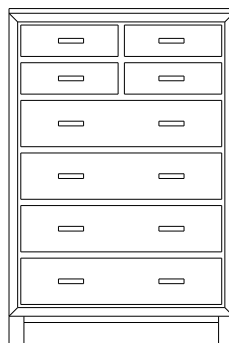

37x18x55
33-1968-__