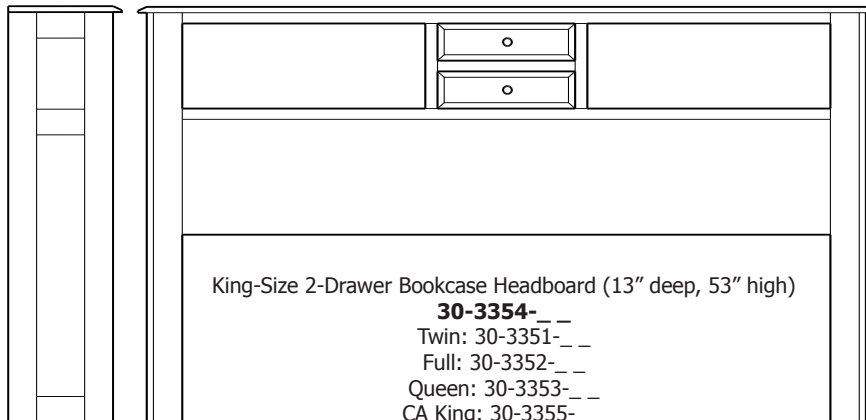

King-Size 2-Drawer Bookcase Headboard (13" deep, 53" high)

30-3354-__
Twin: 30-3351-__
Full: 30-3352-__
Queen: 30-3353-__
CA King: 30-3355-__