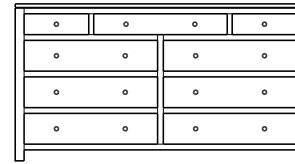

70x18x38
35-3659-__