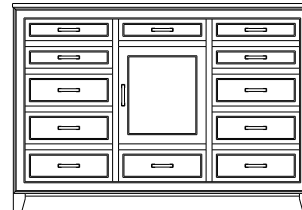

69x19x48
35-5145-__
Double Deep: 35-5173-__

1 adj shelf
69x19x48
35-5182-__
Double Deep: 35-5174-__

1 adj shelf per door
69x19x48
35-5169-__
Double Deep: 35-5175-__

When ordering furniture in this collection, The following hardware is excluded as it is incompatible with the framed drawer design: **30-41, 30-42, 30-43, 30-46, 30-47 and 30-48.**