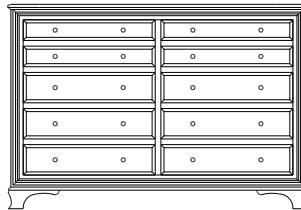

73x19x49
35-4060-__