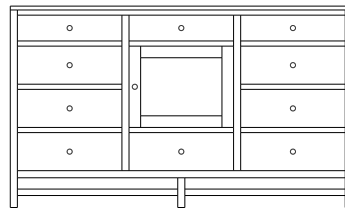

1 adj shelf
66x18x40
35-6530-__
Double Deep: 35-6554-__