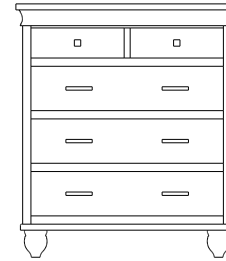

38x19x43
33-4925-__