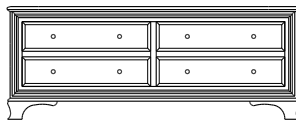

73x19x28
35-4044-__
6 Drawers: 35-4026-__