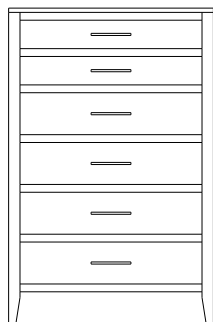

36x18x52
33-1846-__