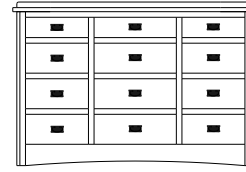

60x19x40
35-3132-__
Double Deep: 35-3113-__