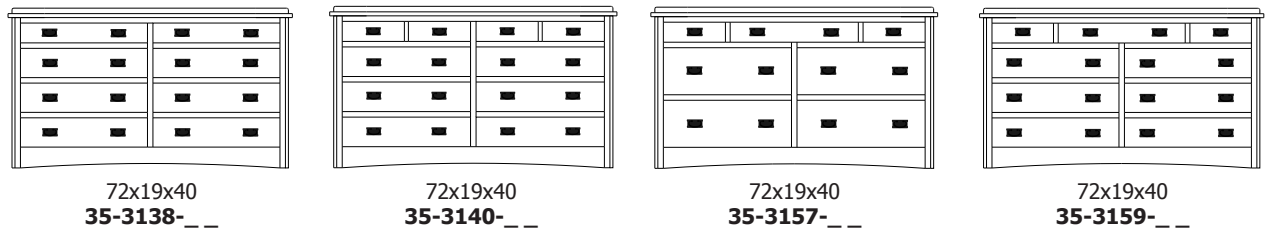

Mission Collection

Mission – Double Dressers

Retail Catalog
Mission – Double Dressers

ProdCode	Item	Dimensions			Drawers					Additional Features	Price		
		W	D	H	Total	Large	Small	Large Split	Small Split		Oak, Cherry & Maple	QS White Oak	
35-3104-__	Double Dresser	48	19	25	4	4						2,385.00	2,865.00
35-3116-__	Double Dresser	48	19	32	6	4	2					3,085.00	3,705.00
35-3118-__	Double Dresser	48	19	40	8	6	2					3,969.00	4,766.00
35-3120-__	Double Dresser	48	19	47	10	6	4					4,431.00	5,320.00
35-3100-__	Double Dresser	48	19	52	10	10						5,104.00	6,125.00
35-3122-__	Double Dresser	48	19	56	12	8	4					5,188.00	6,226.00
35-3144-__	Double Dresser	72	19	25	4	4						3,283.00	3,943.00
35-3126-__	Double Dresser	72	19	25	6	2		4				3,732.00	4,480.00
35-3136-__	Double Dresser	72	19	32	6	4	2					4,409.00	5,294.00
35-3128-__	Double Dresser	72	19	32	8	4			4			4,642.00	5,571.00
35-3123-__	Double Dresser	48	19	56	7	5	2			1 Door Hinged Right (20" w x 37" h Inside)		4,444.00	5,333.00
35-3124-__	Double Dresser	48	19	56	7	5	2			1 Door Hinged Left (20" w x 37" h Inside)		4,444.00	5,333.00
35-3138-__	Double Dresser	72	19	40	8	6	2					4,994.00	5,993.00
35-3140-__	Double Dresser	72	19	40	10	6			4			5,289.00	6,350.00
35-3157-__	Double Dresser	72	19	40	7	4			3	4 Deep Drawers		4,704.00	5,646.00
35-3159-__	Double Dresser	72	19	40	9	6			3			4,964.00	5,958.00
35-3156-__	Double Dresser	72	19	43	6	6				4 Deep Drawers		4,994.00	5,993.00
35-3158-__	Double Dresser	72	19	43	8	8						5,368.00	6,442.00
35-3160-__	Double Dresser	72	19	47	10	6	4					5,773.00	6,930.00
35-3172-__	Double Dresser	72	19	47	12	6	2		4			5,914.00	7,098.00
35-3164-__	Double Dresser	72	19	47	14	6			8			6,094.00	7,313.00
35-3180-__	Double Dresser	72	19	52	10	10						6,094.00	7,313.00
35-3142-__	Double Dresser	72	19	52	12	8		4				6,288.00	7,546.00
35-3185-__	Double Dresser	72	19	52	10	6			4	4 Deep Drawers, 2 Doors (22" w x 11" h Inside)		7,076.00	8,492.00