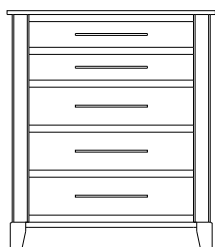

41x19x46
33-4265-__