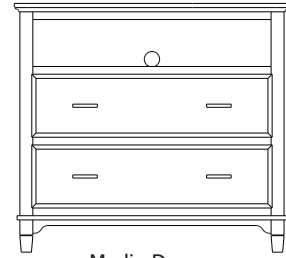

Media Dresser
49x19x40
35-5763-__