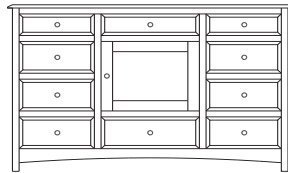

1 adj shelf
59x19x39
35-3310-__
Double Deep: 35-3314-__