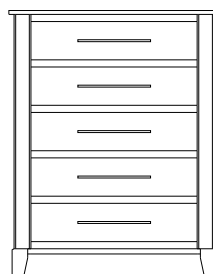

41x19x51
33-4205-__