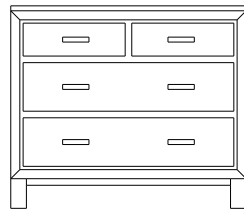

37x18x32
33-1924-__