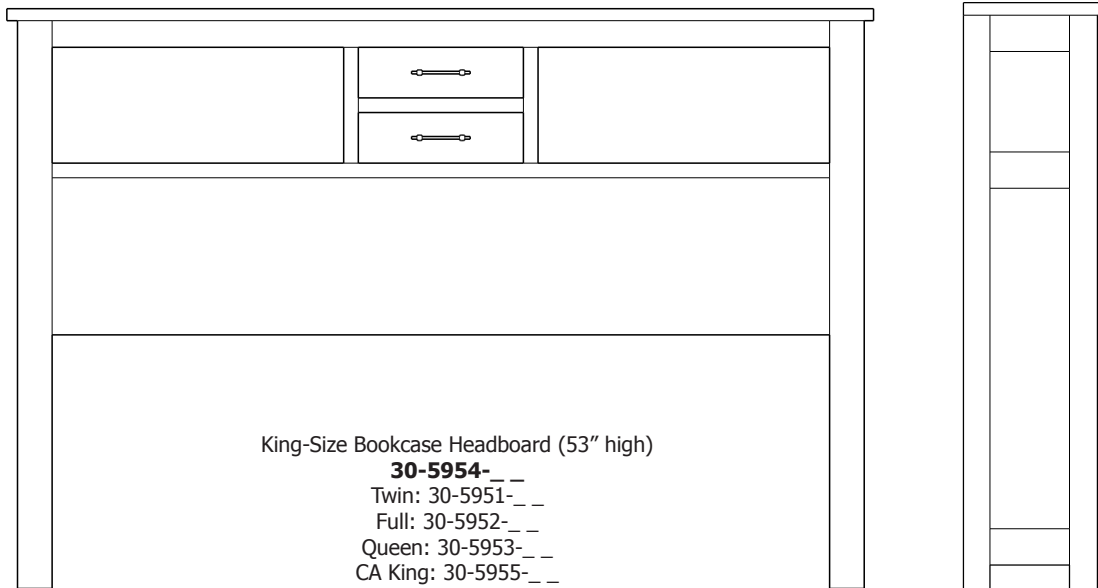

Laurel Collection

Laurel – Frame Bed