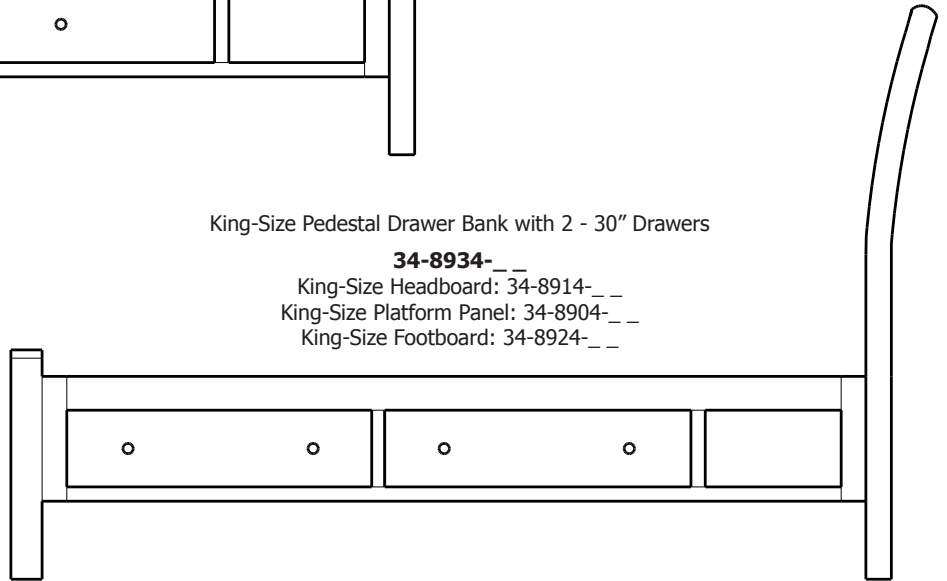

34-8934-__

King-Size Headboard: 34-8914-__
King-Size Platform Panel: 34-8904-__
King-Size Footboard: 34-8924-__

King-Size Supreme Headboard (55" high)

34-8914-__