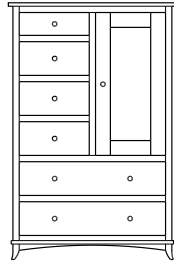

Holmes – Armoires, Wardrobes & Mirrors

2 adj shelves
37x20x59
31-4310-__

2 adj shelves & 1 pole
37x20x59
31-4350-__
26" Deep: 31-4390-__
Wardrobe: 31-4380-__

1 wardrobe pole
Wardrobes - 26" Deep
All Two-Door Armoires Can Be
Ordered With Full Length Doors.