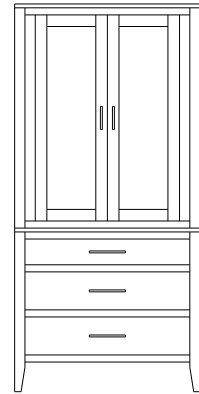

2 adj shelves & 1 pole
36x18x73
31-1853-__
25" Deep: 31-1893-__
Wardrobe: 31-1883-__