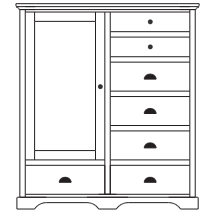

2 adj shelves
47x19x52
35-3524-__