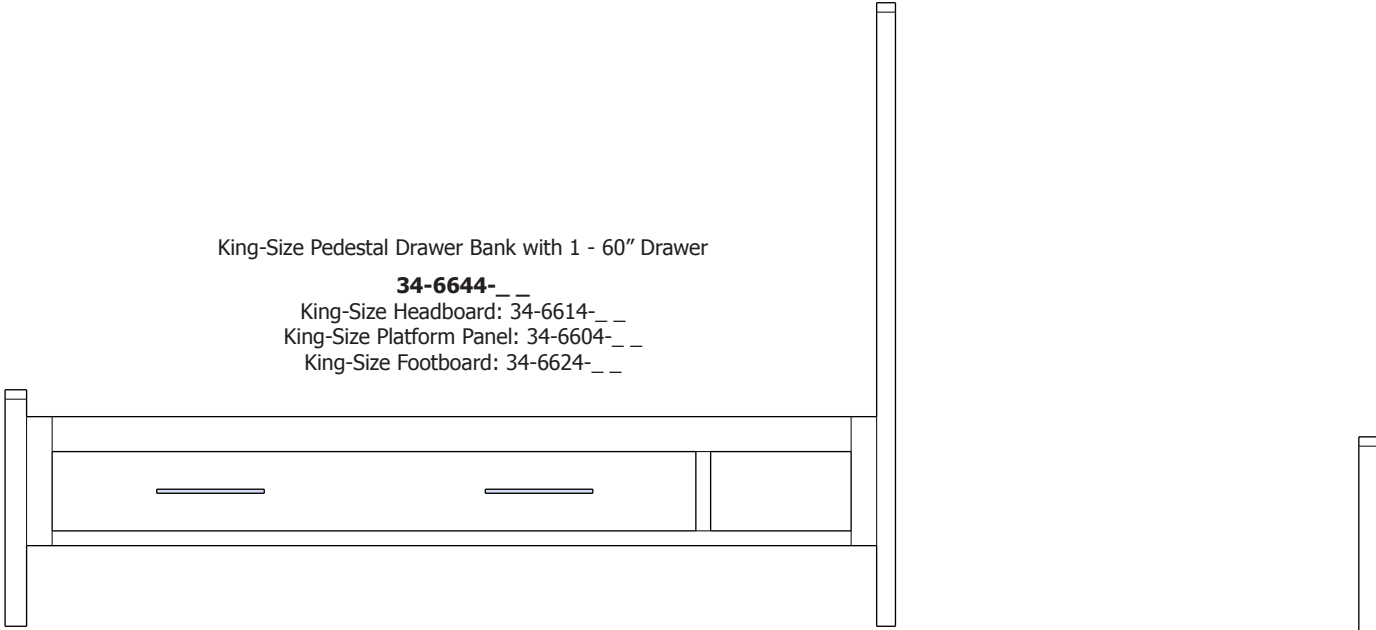

King-Size Pedestal Drawer Bank with 1 - 60" Drawer

34-6644-__

King-Size Headboard: 34-6614-__
 King-Size Platform Panel: 34-6604-__
 King-Size Footboard: 34-6624-__

King-Size Pedestal Drawer Bank with 2 - 30" Drawers