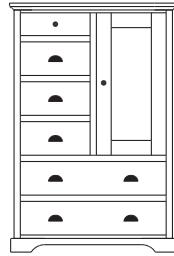

Elegance Collection

Elegance – Armoires, Wardrobes & Mirrors

2 adj shelves
37x19x55
31-3510-__

2 adj shelves & 1 pole
37x19x55
31-3550-__
25" Deep: 31-3590-__
Wardrobe: 31-3580-__

1 wardrobe pole
Wardrobes - 25" Deep
All Two-Door Armoires Can Be
Ordered With Full Length Doors.