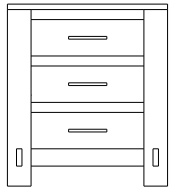

Cabin Collection

Cabin – Case Goods

Nightstand
22x18x26
37-2205-__