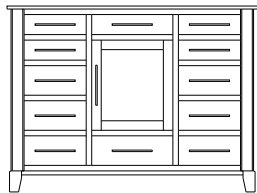

1 adj shelf
63x19x46
35-4262-__
Double Deep: 35-4234-__