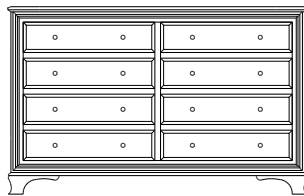

73x19x44
35-4058-__