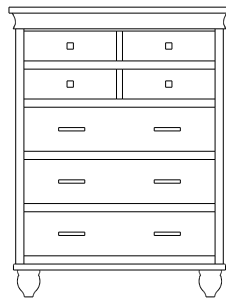

38x19x49
33-4967-__