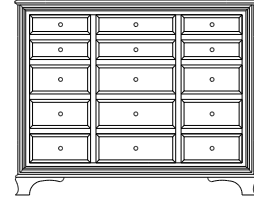

62x19x49
35-4025-__
Double Deep: 35-4033-__