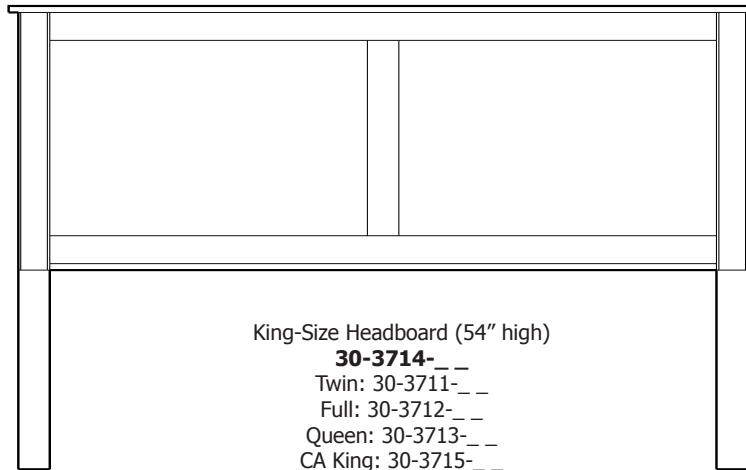

Queen Headboard – 30-3713

Queen Pedestal Bed
w/ 60" Drawers (1 per side)
Drawer Banks – 32-3783
Platform – 32-3793
Footboard Panel – 32-3723

Line Art & Prices

Cosmopolitan Collection

Cosmopolitan – Frame Bed and Bookcase Headboards