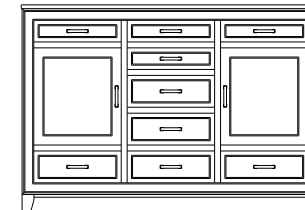

69x19x48
35-5145-__
Double Deep: 35-5173-__

1 adj shelf
69x19x48
35-5182-__
Double Deep: 35-5174-__

1 adj shelf per door
69x19x48
35-5169-__
Double Deep: 35-5175-__

When ordering furniture in this collection, The following hardware is excluded as it is incompatible with the framed drawer design: **30-41, 30-42, 30-43, 30-46, 30-47 and 30-48.**