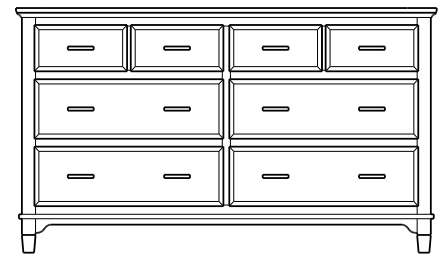

Dresser
73x19x40
35-5787-__