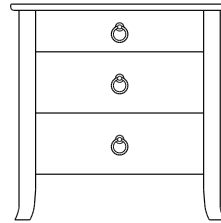

26x20x26
37-5513-__