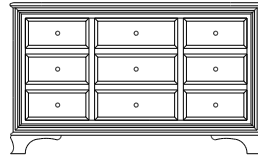

62x19x36
35-4017-__