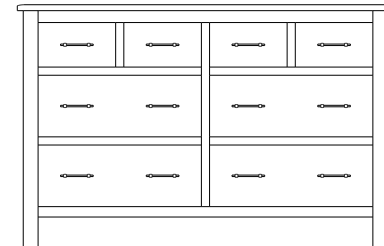

Dresser
64x19x42
35-5987-__