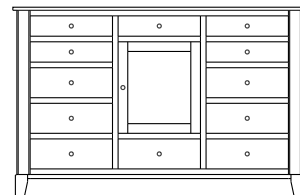

1 adj shelf
72x19x46
35-3782-__
Double Deep: 35-3774-__