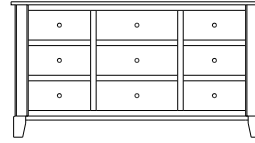

63x19x34
35-3717-__