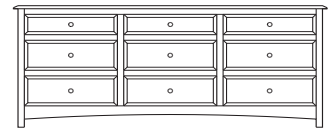

68x19x30
35-3339-__