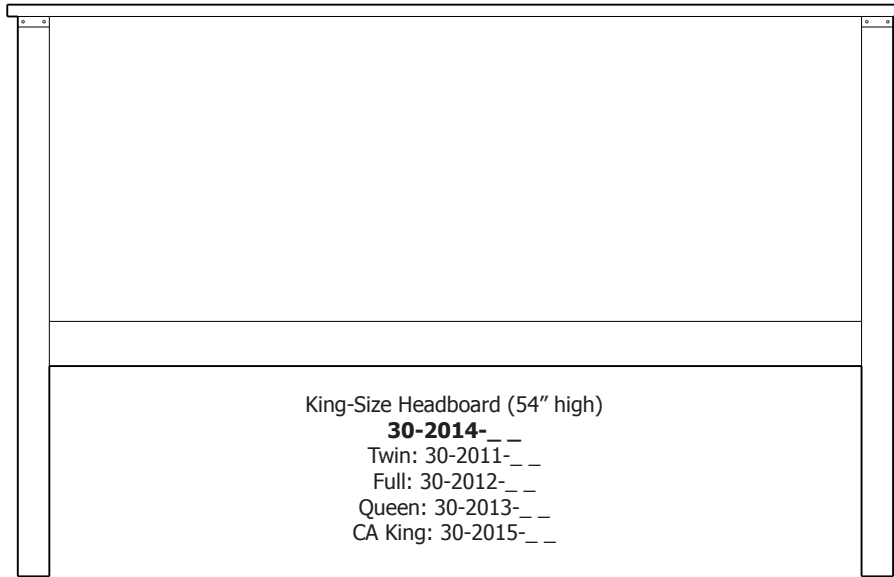

Please see notes in front of catalog for additional details.

** Willdwood Collection pictured*

Line Art & Prices

Greenfield Collection

Greenfield – Frame Bed

When ordering furniture in this collection, please specify metal corner wrap. Choose between **30-103 Matte Black** or **30-104 Hammered Iron**. They may not be mixed.