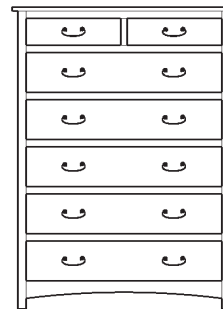

37x19x56
33-3427-__