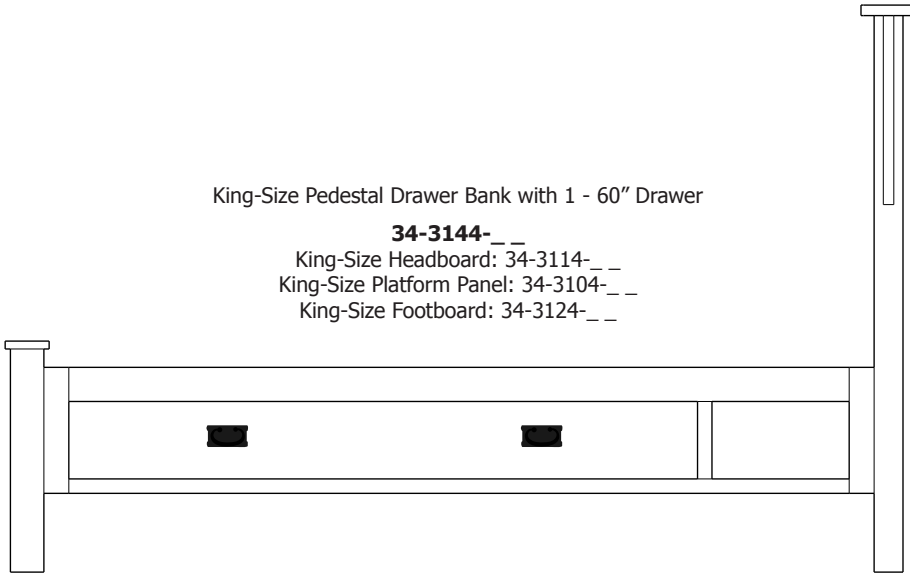

King-Size Pedestal Drawer Bank with 1 - 60" Drawer

34-3144-__

King-Size Headboard: 34-3114-__
 King-Size Platform Panel: 34-3104-__
 King-Size Footboard: 34-3124-__

King-Size Pedestal Drawer Bank with 2 - 30" Drawers