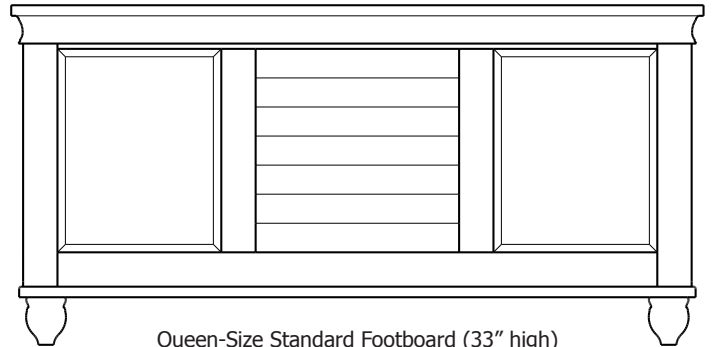

Cottage Collection

Cottage – Frame Beds and Bookcase Headboards

Queen-Size Headboard (60" high)
30-4913-__
 Twin: 30-4911-__
 Full: 30-4912-__
 King: 30-4914-__
 CA King: 30-4915-__

Queen-Size Standard Footboard (33" high)
30-4923-__
 Twin: 30-4921-__
 Full: 30-4922-__
 King: 30-4924-__
 CA King: 30-4925-__