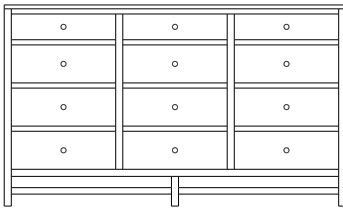

66x18x40
35-6552-__
Double Deep: 35-6553-__