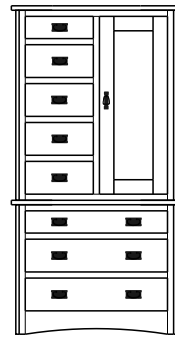

2 adj shelves
38x19x74
31-3113-__