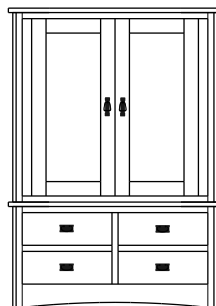

2 adj shelves & 1 pole
48x19x68
31-3154-__
25" Deep: 31-3194-__
Wardrobe: 31-3184-__