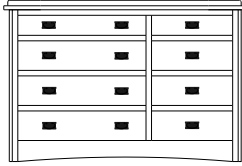

60x19x40
35-3131-__