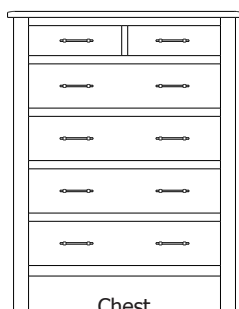

Chest
35x19x50
33-5928-__