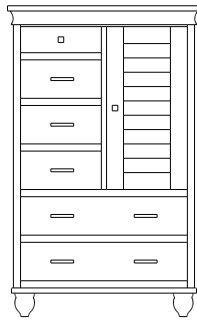

Cottage Collection

Cottage – Armoires, Wardrobes & Mirrors

2 adj shelves
38x19x60
31-4910-__

2 adj shelves & 1 pole
38x19x60
31-4950-__
25" Deep: 31-4990-__
Wardrobe: 31-4980-__

1 wardrobe pole
Wardrobes - 25" Deep
All Two-Door Armoires Can Be
Ordered With Full Length Doors.