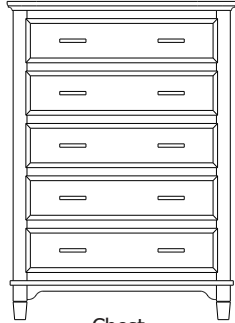

Chest
40x19x51
33-5705-__