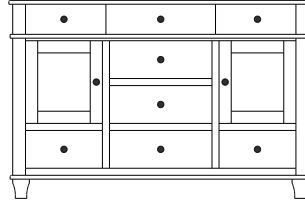

1 adj shelf per door
61x19x39
35-5648-__
Double Deep: 35-5615-__