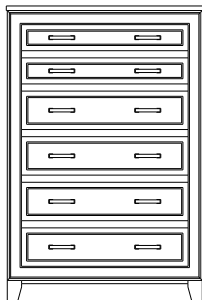

38x19x57
33-5146-__