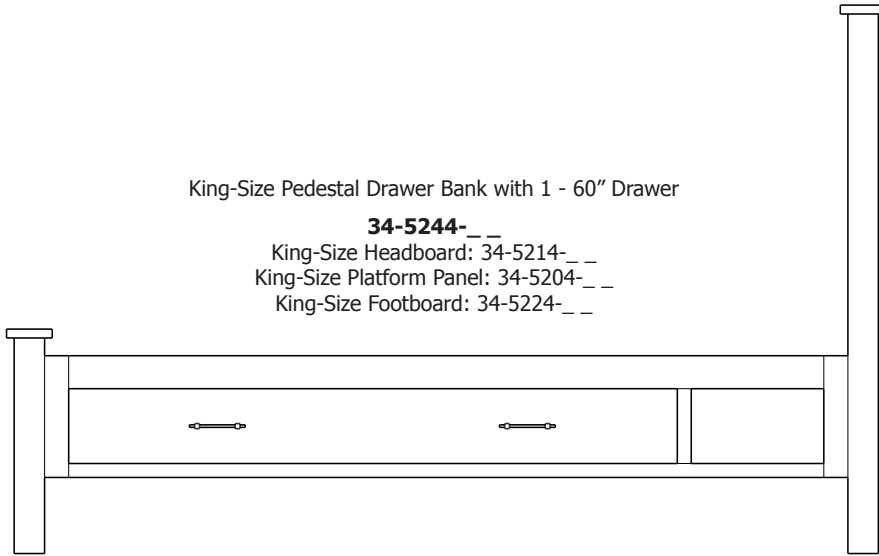

King-Size Pedestal Drawer Bank with 1 - 60" Drawer

34-5244-__

King-Size Headboard: 34-5214-__
 King-Size Platform Panel: 34-5204-__
 King-Size Footboard: 34-5224-__

King-Size Pedestal Drawer Bank with 2 - 30" Drawers