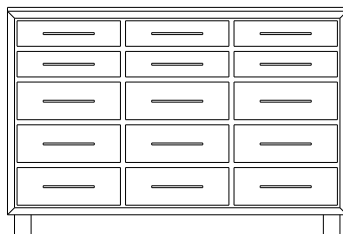

66x18x47
35-6645-__
Double Deep: 35-6673-__

1 adj shelf
66x18x47
35-6682-__
Double Deep: 35-6674-__

1 adj shelf per door
66x18x47
35-6669-__
Double Deep: 35-6675-__

When ordering furniture in this collection, **H (Handles Only)** or **K (Knobs Only)** must be specified at the end of the hardware code. **HK (Handles and Knobs)** may not be specified. Please see notes in front of catalog for additional details.