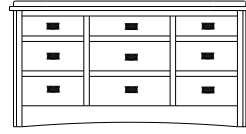

60x19x32
35-3119-__