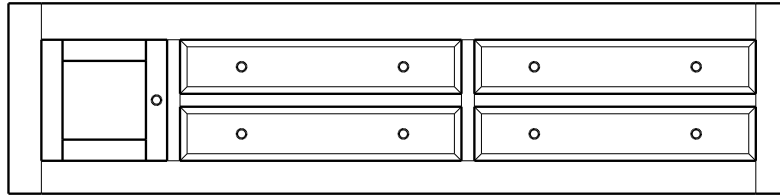

Classic Collection

Classic – Captain's Beds

Please refer to the Simplicity section for color photos.

Queen-size Captain's Bed Drawer Bank with 2 -30" Deep Drawers & 1 Door on the Right Side.
Queen-Size Captain's Bed Drawer Bank with 4 - 30" Drawers & 1 Door on Left Side.

32-4047-__.

Queen-Size Platform Panel: 32-4013-__

Queen-Size Low Footboard: 32-4018-__