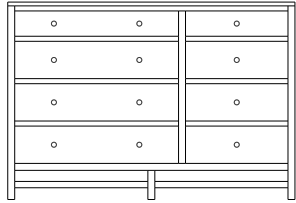

56x18x40
35-6531-__