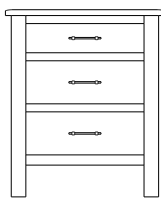

Nightstand
28x19x33
37-5913-__