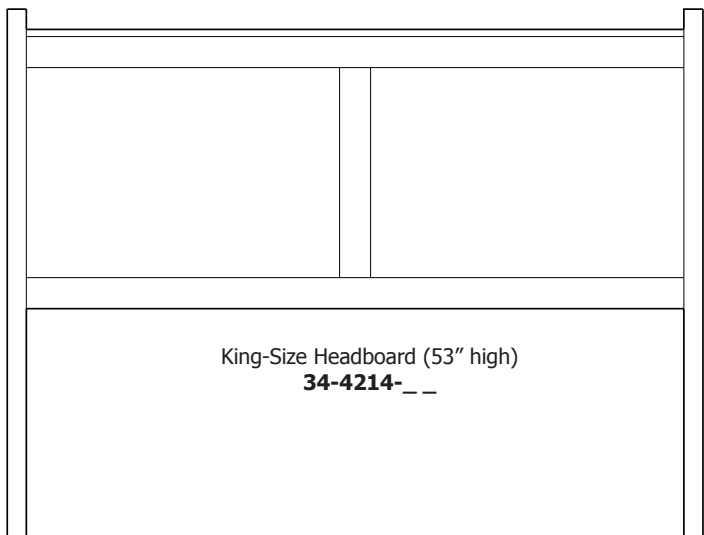

King-Size Headboard (53" high)
34-4214-__