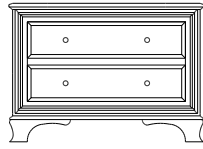

Classic Collection

Classic – Chests

40x19x28
33-4042-__