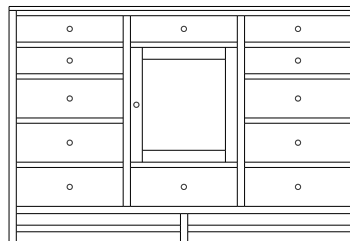

1 adj shelf
66x18x46
35-6582-__
Double Deep: 35-6574-__