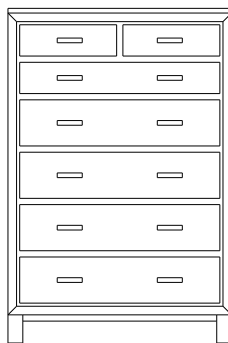

37x18x55
33-1977-__