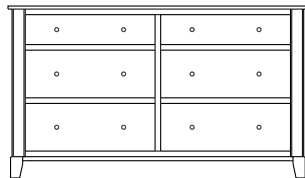

74x19x42
35-3756-__