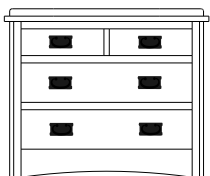

38x19x32
33-3124-__