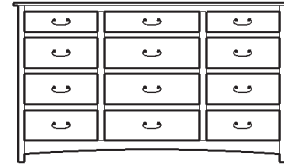

59x19x39
35-3432-__
Double Deep: 35-3413-__