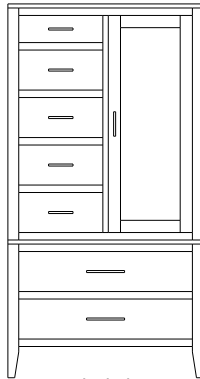

2 adj shelves
36x18x68
31-1812-__