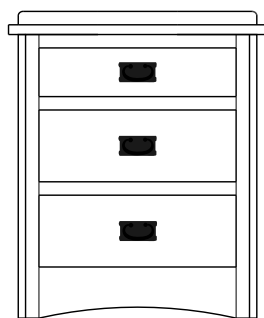

27x19x32
37-3113-__