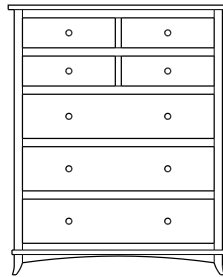

37x20x48
33-4367-__