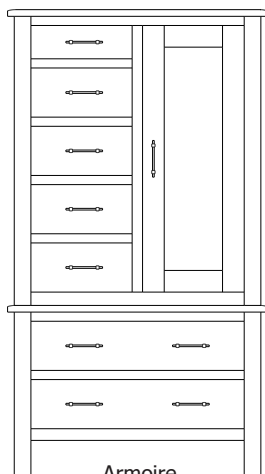

Armoire
39x19x70
31-5912-__