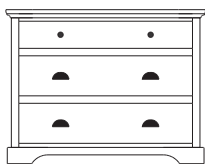

37x19x29
33-3533-__