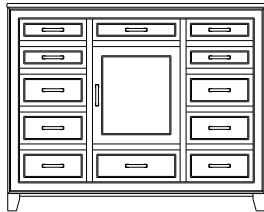

1 adj shelf
60x19x48
35-5162-__
Double Deep: 35-5134-__