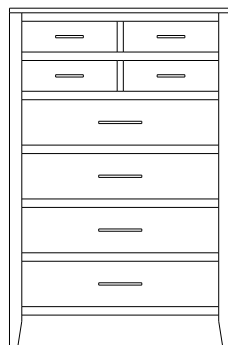

36x18x56
33-1868-__