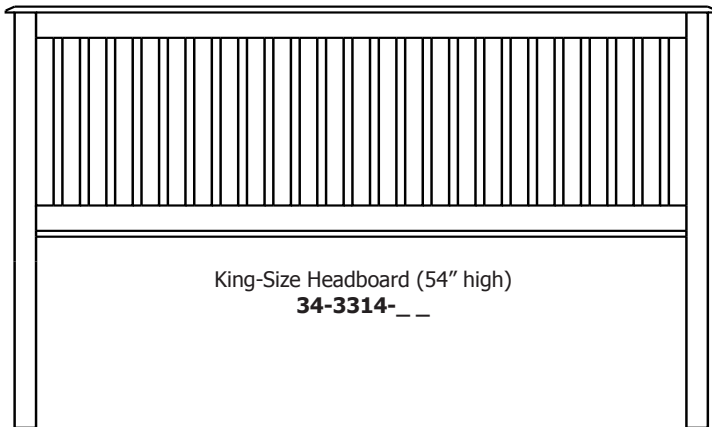

King-Size Headboard (54" high)

34-3314-__

King-Size Footboard (24" high)

34-3324-__

SIP6

When ordering furniture in this collection, **H (Handles Only)** or **K (Knobs Only)** must be specified at the end of the hardware code. **HK (Handles and Knobs)** may not be specified. Please see notes in front of catalog for additional details.