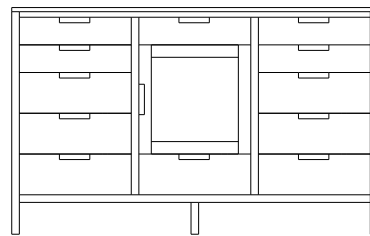

1 adj shelf
68x18x41
35-1782-__
Double Deep: 35-1774-__