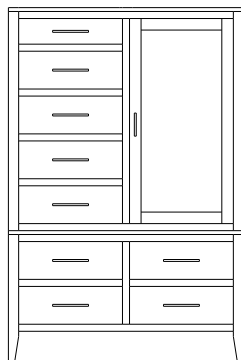

2 adj shelves
46x18x68
31-1814-__