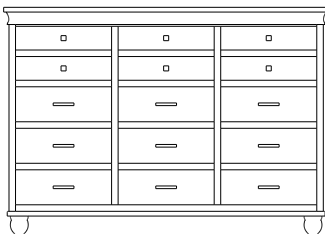

69x19x49
35-4945-__
Double Deep: 35-4973-__