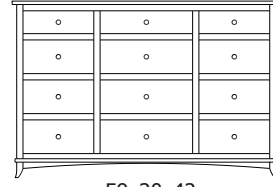

59x20x42
35-4332-__
Double Deep: 35-4313-__