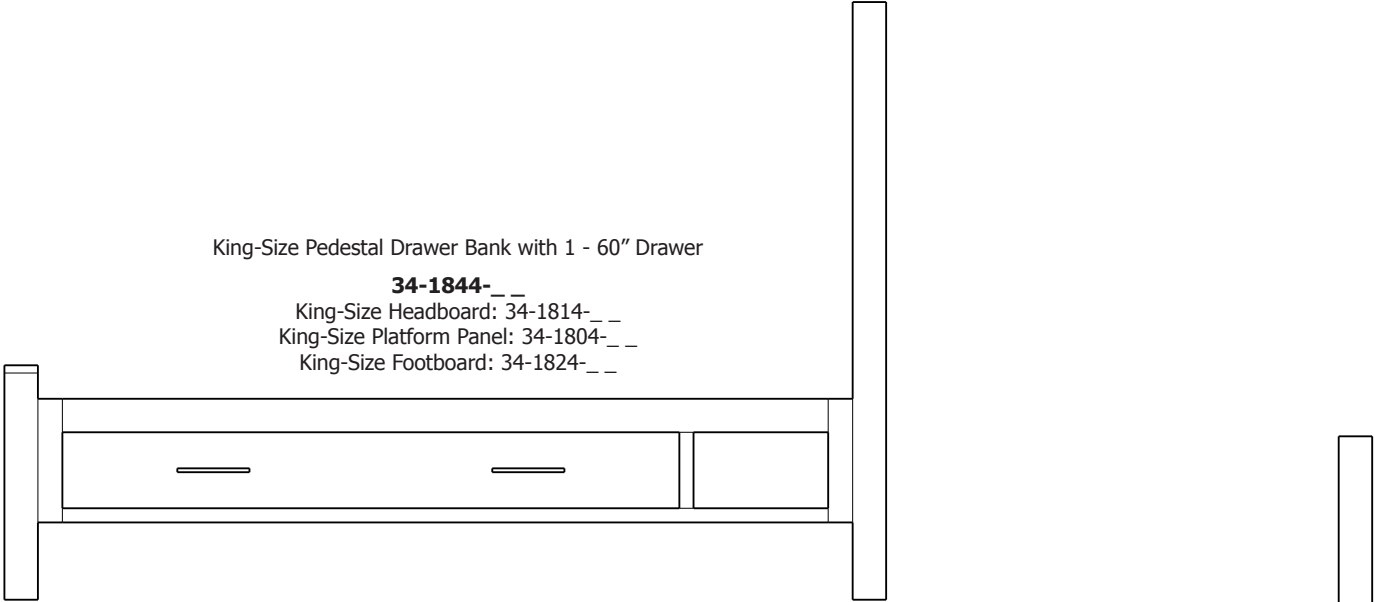

King-Size Pedestal Drawer Bank with 1 - 60" Drawer

34-1844-__

King-Size Headboard: 34-1814-__
 King-Size Platform Panel: 34-1804-__
 King-Size Footboard: 34-1824-__

King-Size Pedestal Drawer Bank with 2 - 30" Drawers