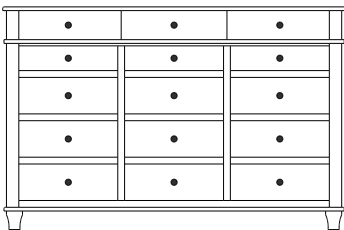

71x19x45
35-5645-__
Double Deep: 35-5673-__