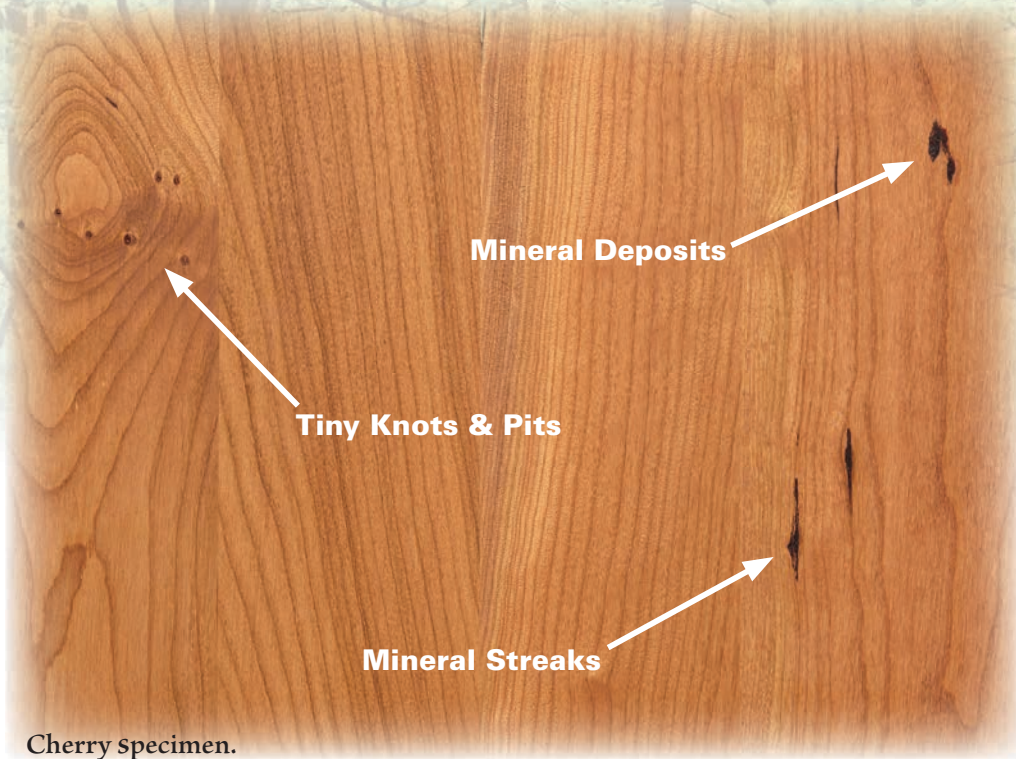

- Every frame bed from Daniel's Amish® Collection includes 12 proprietary cast aluminum brackets and sturdy 5/4" dovetailed hardwood slats. It's strong enough to last, wobble free, for generations so we include a lifetime warranty on the entire bed assembly. All frame beds are pre-assembled in our factory to ensure a perfect fit at delivery.

- All drawers are constructed with the highest quality 9-ply cabinet grade Baltic Birch plywood and are English dovetailed front and rear. They're so sturdy we back them with a lifetime warranty.

- Our 3/4 extension full access ball bearing drawer glides are super heavy duty, commercial quality designs rated to hold 100 lbs. each. These glides also carry a lifetime warranty.

- Tops, drawer fronts, and frames of all Daniel's Amish® case pieces are constructed from sturdy North American hardwoods. Sides and some larger panels are matching veneer over cabinet grade Baltic Birch plywood which is incredibly resistant to warping and splitting. Drawer glides are attached to rear supports which are in turn fastened to back panels. Back panels are screwed on for additional strength.
- Our fine hardwood furniture is finished with a high solids, catalyzed conversion varnish top coat to provide superior protection against spills and a wide variety of household products.

White Edging Explained

When examining your furniture, you may notice lighter edges on the edges of drawer fronts and face frames, especially when dark stains are used, and when the edge is sharp, as opposed to a rounder edge. We utilize high-quality stains to achieve the perfect finish, and several factors can contribute to this lighter edging effect.