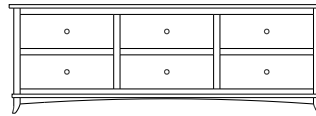

68x20x26
35-4346-__