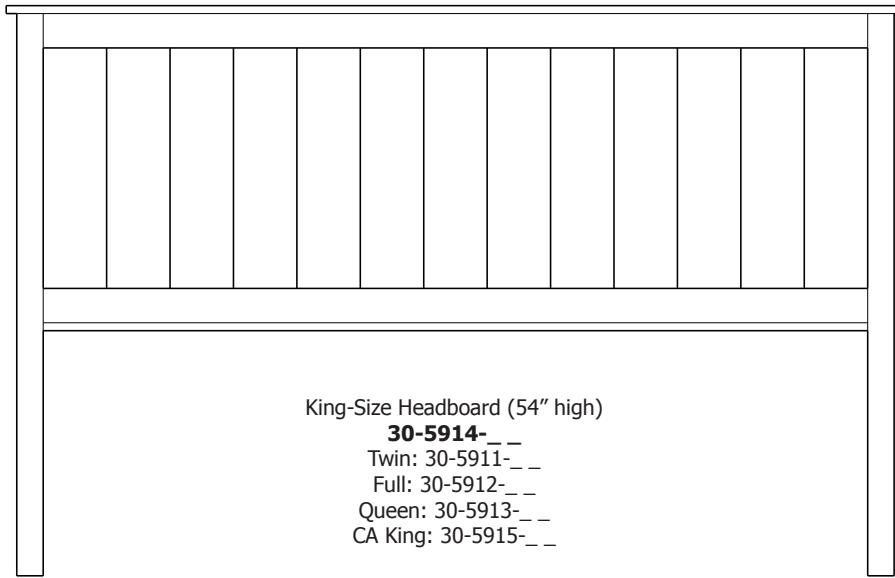

Laurel Collection

Laurel – Frame Bed