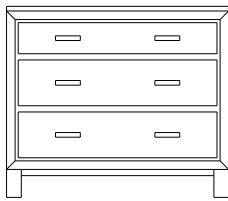

37x18x32
33-1933-__