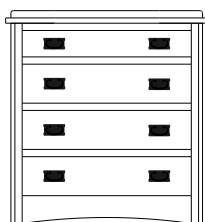

38x19x40
33-3134-__