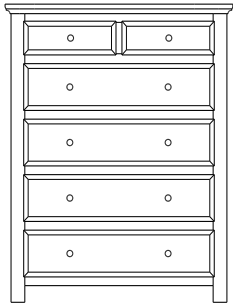

Chest
35x19x48
33-4428-__