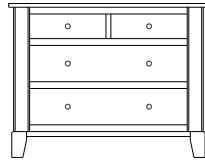

41x19x31
33-3724-__