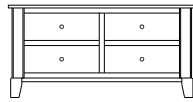

Cosmopolitan Collection

Cosmopolitan – Double Dressers

50x19x25
35-3704-__