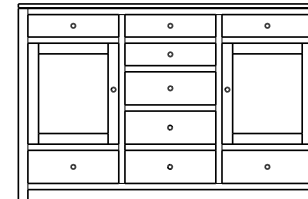

1 adj shelf per door
68x18x44
35-3669-__
Double Deep: 35-3675-__