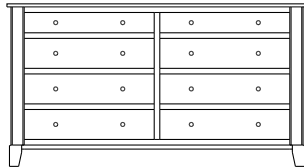

74x19x40
35-3738-__