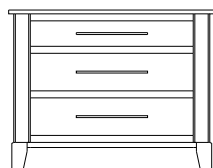

41x19x31
33-4233-__