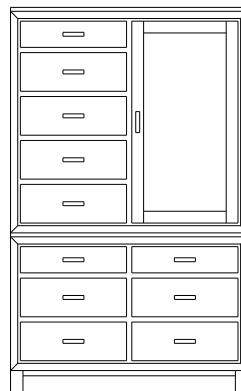

2 adj shelves
47x19x73
31-1916-__