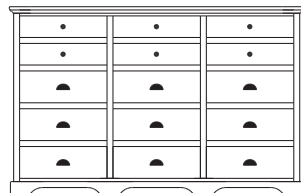

68x19x44
35-3545-__
Double Deep: 35-3573-__

1 adj shelf
68x19x44
35-3582-__
Double Deep: 35-3574-__

1 adj shelf per door
68x19x44
35-3569-__
Double Deep: 35-3575-__

When ordering furniture in this collection, **H (Handles Only)**, **K (Knobs Only)**, or **HK (Handles and Knobs)** must be specified at the end of the hardware code. When ordering **HK (Handles and Knobs)**, Handle and Knob locations will be **only** as shown on the Line Art drawings. Please see notes in front of catalog for additional details.