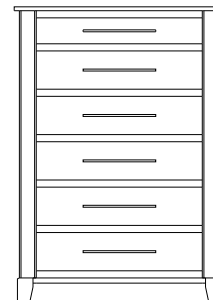

41x19x58
33-4236-__