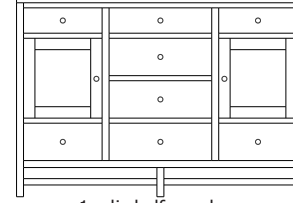

1 adj shelf per door
56x18x40
35-6548-__
Double Deep: 35-6515-__