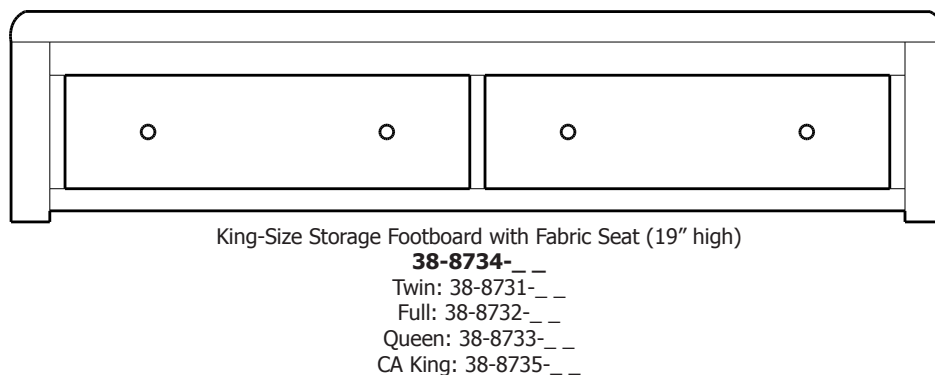

Alternate Beds

Concord Single Panel Fabric Bed with Footboard Storage – Standard Headboard 55"

* Storage benches on this page have false-front drawers.
Storage area is under the bench seat.

Select **H (Handles Only)** or **K (Knobs Only)** must be specified at the end of the hardware code. Please see notes in front of catalog for additional details.