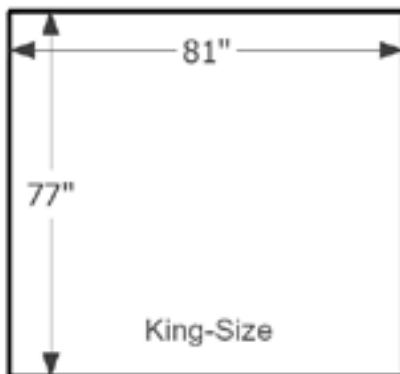

PROD CODE	Description	Price
30-8591-50	Twin-Size Platform – Birch	586.00

PROD CODE	Description	Price
30-8592-50	Full-Size Platform – Birch	669.00
30-8593-50	Queen-Size Platform – Birch	775.00

PROD CODE	Description	Price
30-8594-50	King-Size Platform – Birch	1,021.00
30-8595-50	California King-Size Platform – Birch	1,021.00