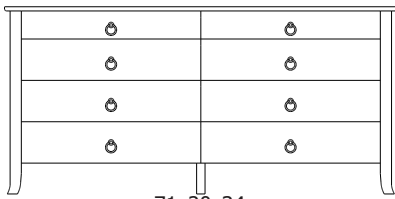

71x20x34
35-5538-__