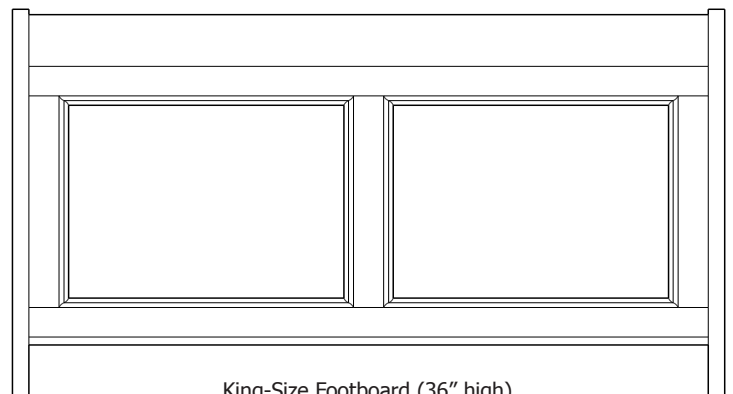

King-Size Footboard (36" high)

34-8024-__

CLP6

When ordering furniture in this collection, **H (Handles Only)** or **K (Knobs Only)** must be specified at the end of the hardware code. **HK (Handles and Knobs)** may not be specified. Please see notes in front of catalog for additional details.