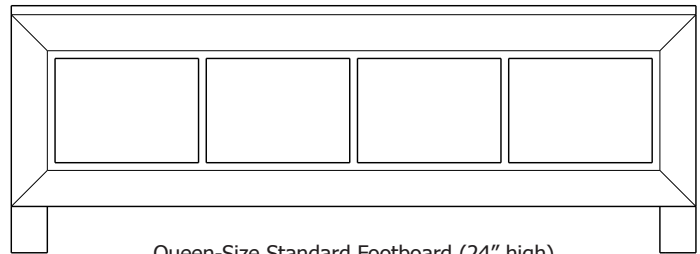

Queen-Size Standard Footboard (24" high)

30-1923-__
Twin: 30-1921-__
Full: 30-1922-__
King: 30-1924-__
CA King: 30-1925-__