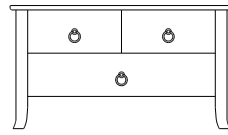

38x20x21
33-5523-__