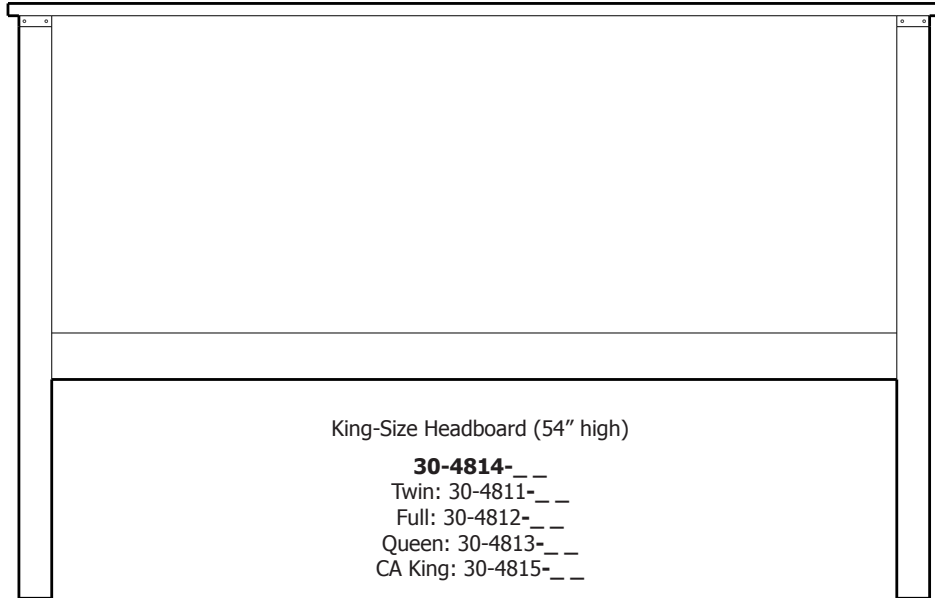

Wildwood Collection

Wildwood Panel – Frame Bed and Bookcase Headboard

When ordering furniture in this collection, please specify metal corner wrap. Choose between **30-103 Matte Black** or **30-104 Hammered Iron**. They may not be mixed.

H (Handles Only) or **K (Knobs Only)** must be specified at the end of the hardware code. **HK (Handles and Knobs)** may not be specified.

Please see notes in front of catalog for additional details.

WWP2