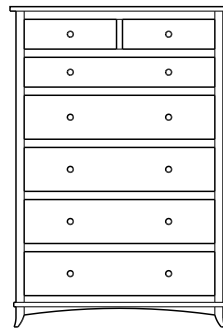

37x20x57
33-4377-__