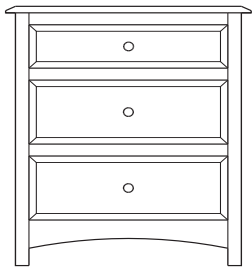

1 adj shelf
25x19x30
37-3321-__

25x19x30
37-3313-__

25x19x32
37-3303-__

1 adj shelf
25x19x32
37-3352-__

1 adj shelf
25x19x32
37-3362-__

Retail Catalog

Simplicity – Nightstands

ProdCode	Item	Dimensions			Drawers					Additional Features	Price	
		W	D	H	Total	Large	Small	Large Split	Small Split		Oak, Cherry & Maple	QS White Oak
37-3301-__	Nightstand	21	19	28	1		1			15" w x 17" h Opening	1,382.00	1,659.00
37-3371-__	Nightstand	20	19	30	1		1			1 Door Hinged Right (15" w x 16" h Inside)	1,778.00	2,134.00
37-3381-__	Nightstand	20	19	30	1		1			1 Door Hinged Left (15" w x 16" h Inside)	1,778.00	2,134.00
37-3302-__	Nightstand	25	19	24	2	2					1,611.00	1,936.00
37-3304-__	Nightstand	25	19	30	1	1				1 Large Drawer (20 1/4" w x 14" h Opening)	1,778.00	2,134.00
37-3321-__	Nightstand	25	19	30	1		1			2 Doors (20" w x 16" h Inside)	2,095.00	2,517.00
37-3313-__	Nightstand	25	19	30	3	2	1				1,840.00	2,209.00
37-3303-__	Nightstand	25	19	32	3	2	1			Pullout Shelf	2,082.00	2,500.00
37-3352-__	Nightstand	25	19	32	1		1			1 Door Hinged Right (20" w x 18" h Inside)	2,288.00	2,746.00
37-3362-__	Nightstand	25	19	32	1		1			1 Door Hinged Left (20" w x 18" h Inside)	2,288.00	2,746.00
Optional Electrical Outlet												
88-9350-00	Electrical Outlet	Component is located on the back of the piece, Top-Center									220.00	