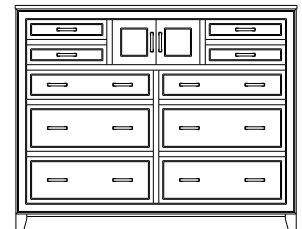

no shelf available
71x19x53
35-5185-__

When ordering furniture in this collection, The following hardware is excluded as it is incompatible with the framed drawer design: **30-41, 30-42, 30-43, 30-46, 30-47 and 30-48.**

All other hardware IS available with this collection. When ordering other hardware choices, **H (Handles Only)** or **K (Knobs Only)** must be specified at the end of the hardware code. **HK (Handles and Knobs) may not be specified.** Please see notes in front of catalog for additional details.