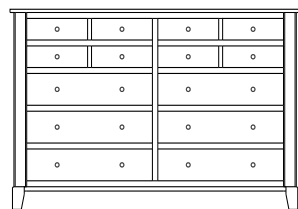

74x19x46
35-3764-__