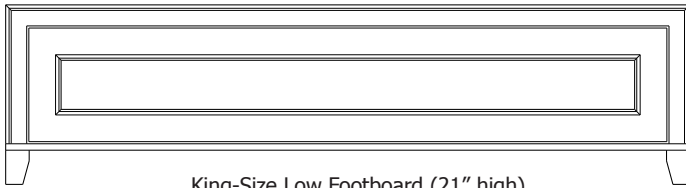

King-Size Low Footboard (21" high)

30-5134-__
Twin: 30-5131-__
Full: 30-5132-__
Queen: 30-5133-__
CA King: 30-5135-__