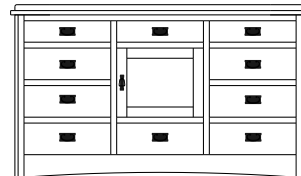

1 adj shelf
70x19x40
35-3130-__
Double Deep: 35-3154-__