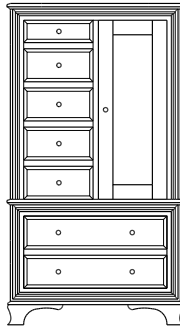

Classic Collection

Classic – Armoires, Wardrobes & Mirrors

2 adj shelves
40x19x59
31-4010-__

2 adj shelves & 1 pole
40x19x59
31-4050-__
25" Deep: 31-4090-__
Wardrobe: 31-4080-__

1 wardrobe pole
Wardrobes - 25" Deep
All Two-Door Armoires Can Be
Ordered With Full Length Doors.