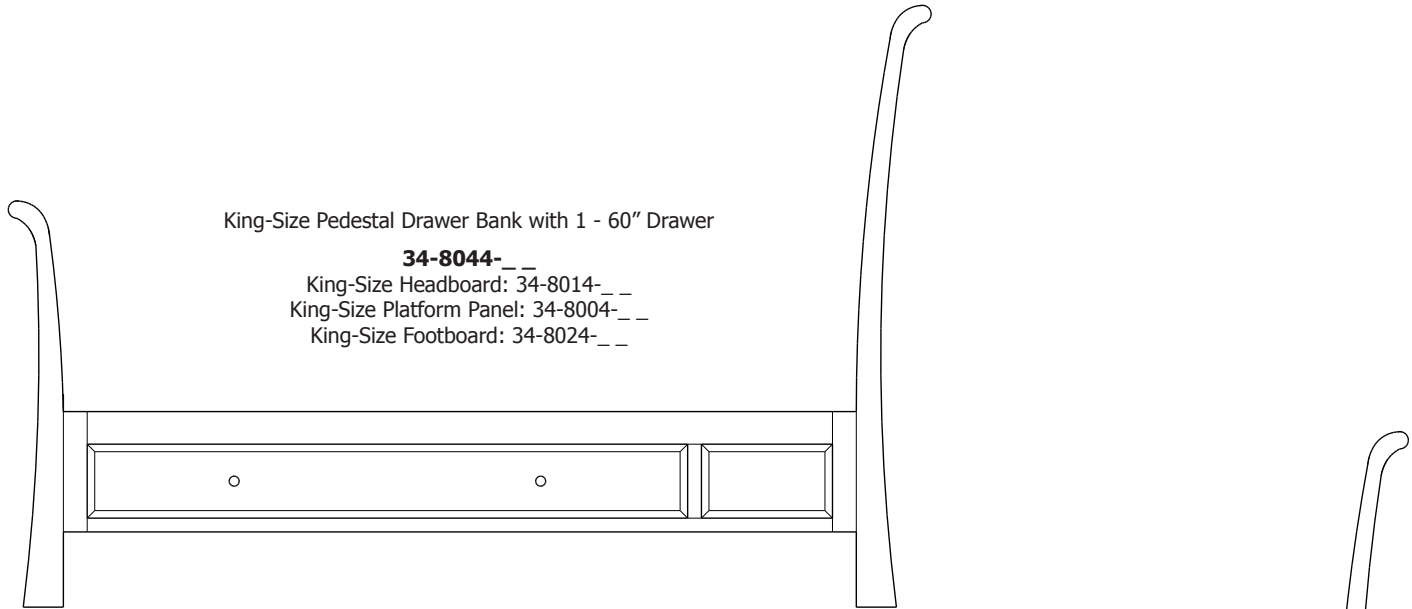

King-Size Pedestal Drawer Bank with 2 - 30" Drawers

Classic Collection

Classic – Supreme Pedestal Beds

The Pedestal Drawer Beds found on this page require both the headboard and footboard specified on this page. Beds must be purchased as a complete unit as shown.

King-Size Pedestal Drawer Bank with 1 - 60" Drawer

34-8044-__

King-Size Headboard: 34-8014-__

King-Size Platform Panel: 34-8004-__

King-Size Footboard: 34-8024-__