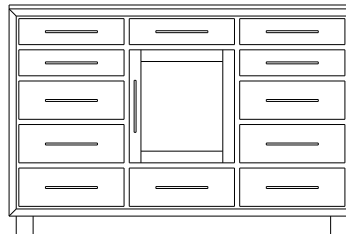

66x18x47
35-6645-__
Double Deep: 35-6673-__

1 adj shelf
66x18x47
35-6682-__
Double Deep: 35-6674-__

1 adj shelf per door
66x18x47
35-6669-__
Double Deep: 35-6675-__

When ordering furniture in this collection, **H (Handles Only)** or **K (Knobs Only)** must be specified at the end of the hardware code. **HK (Handles and Knobs)** may not be specified. Please see notes in front of catalog for additional details.