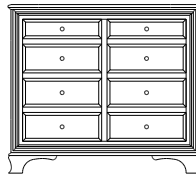

50x19x43
35-4018-__