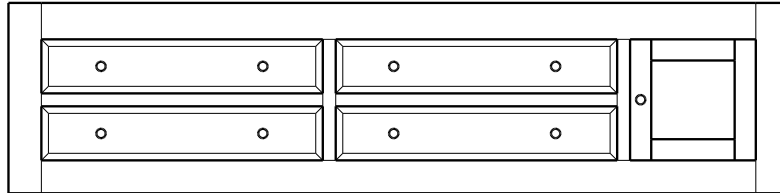

Classic Collection

Classic – Captain's Beds

Please refer to the Simplicity section for color photos.

Queen-size Captain's Bed Drawer Bank with 2 -30" Deep Drawers & 1 Door on the Right Side.
Queen-Size Captain's Bed Drawer Bank with 4 - 30" Drawers & 1 Door on Left Side.

32-4047-__.

Queen-Size Platform Panel: 32-4013-__

Queen-Size Low Footboard: 32-4018-__