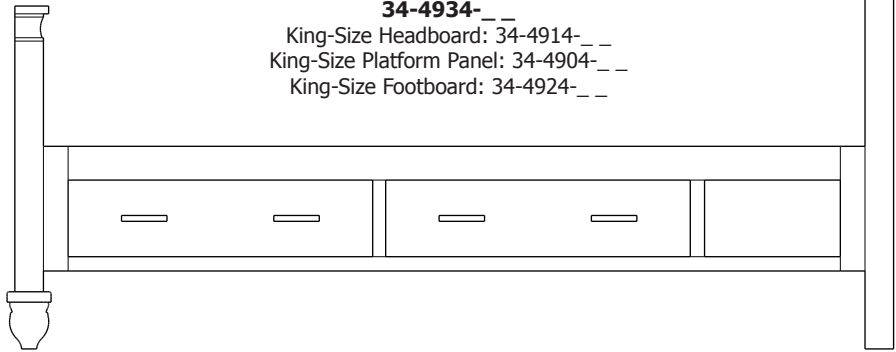

34-4934-__

King-Size Headboard: 34-4914-__
King-Size Platform Panel: 34-4904-__
King-Size Footboard: 34-4924-__

*Twin-Size has drawer(s) and door on 1 side. When ordering, please specify which side of the bed the customer wants the drawer(s) and door to be on. When looking at the headboard from the foot of the bed, specify **LSF** (left side facing) or **RSF** (right side facing).