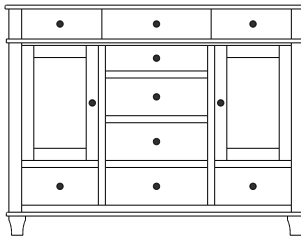

1 adj shelf per door
61x19x45
35-5649-__
Double Deep: 35-5635-__