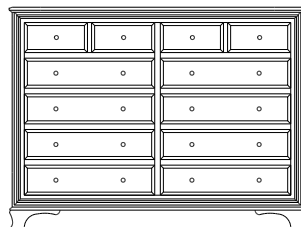

73x19x53
35-4042-__