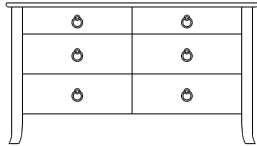

48x20x26
35-5516-__