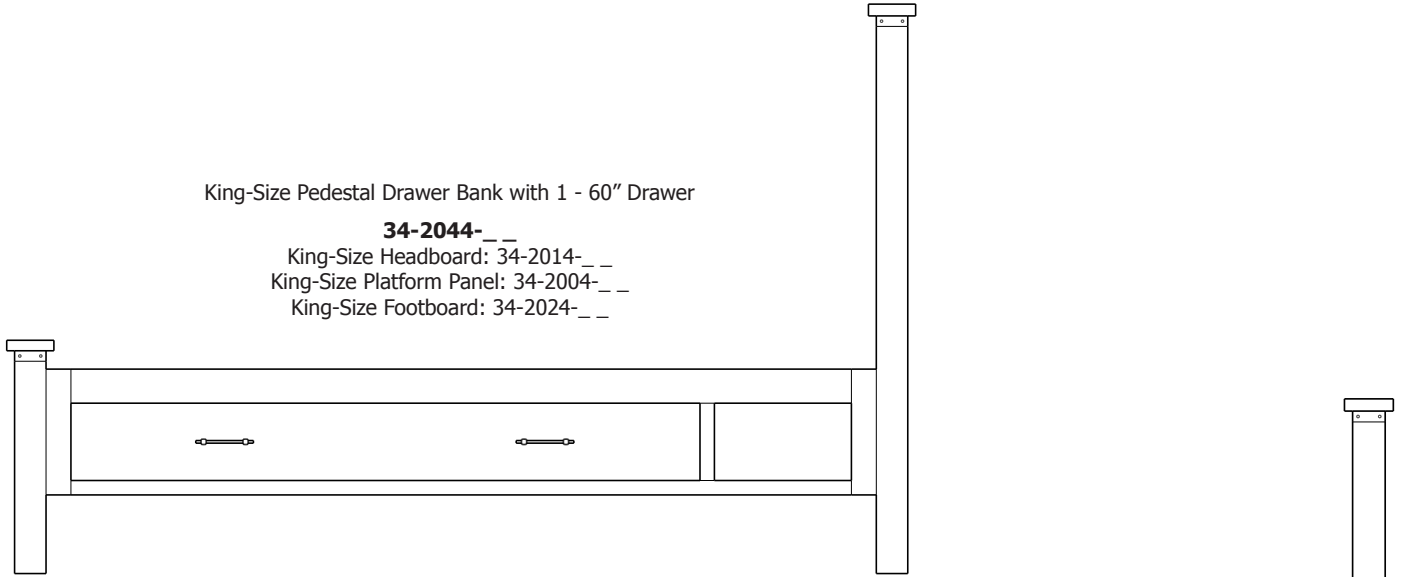

King-Size Pedestal Drawer Bank with 1 - 60" Drawer

34-2044-__

King-Size Headboard: 34-2014-__

King-Size Platform Panel: 34-2004-__

King-Size Footboard: 34-2024-__

King-Size Pedestal Drawer Bank with 2 - 30" Drawers