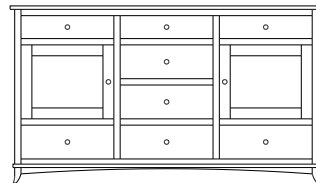

1 adj shelf per door
68x20x42
35-4368-__
Double Deep: 35-4355-__