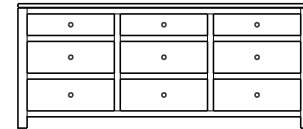

68x18x29
35-3639-__