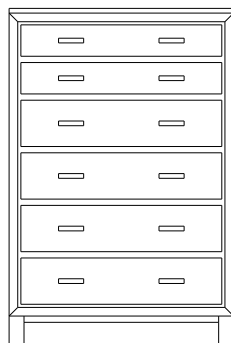

37x18x55
33-1946-__