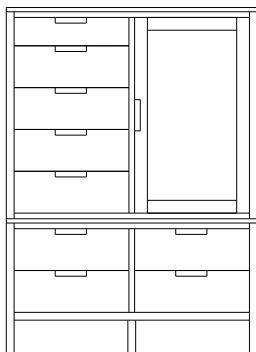

2 adj shelves
45x18x58
31-1714-__