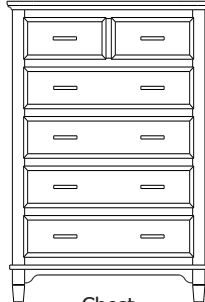

Chest
35x19x48
33-5728-__