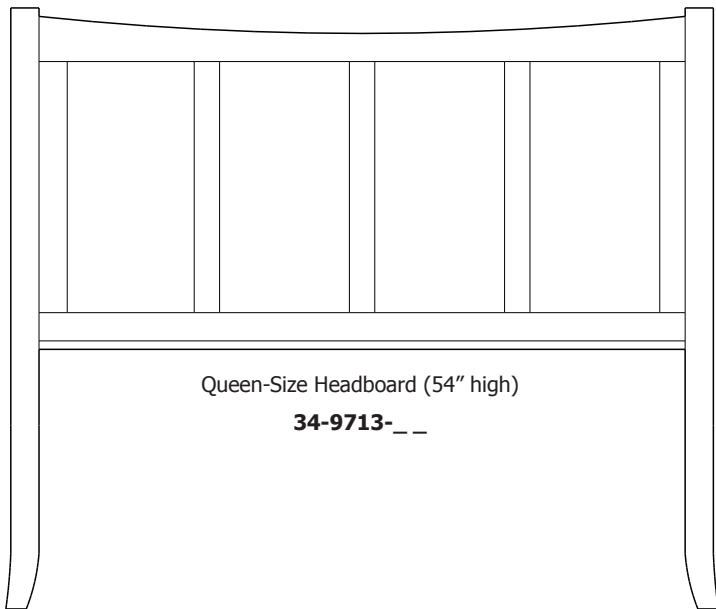

Queen-Size Headboard (54" high)

34-9713-__

Queen-Size Footboard (22" high)

34-9723-__

When ordering furniture in this collection, **H (Handles Only)** or **K (Knobs Only)** must be specified at the end of the hardware code. **HK (Handles and Knobs)** may not be specified. Please see notes in front of catalog for additional details.