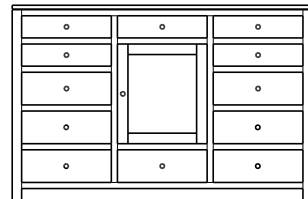

1 adj shelf
68x18x44
35-3682-__
Double Deep: 35-3674-__