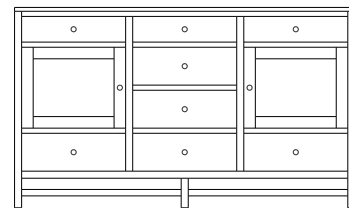

1 adj shelf per door
66x18x40
35-6568-__
Double Deep: 35-6555-__