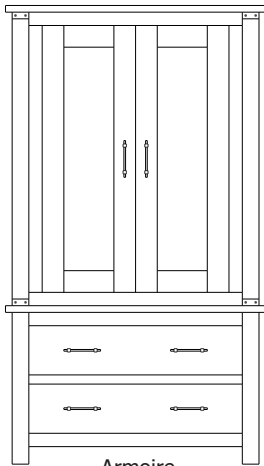

Armoire
40x19x72
31-2052-__