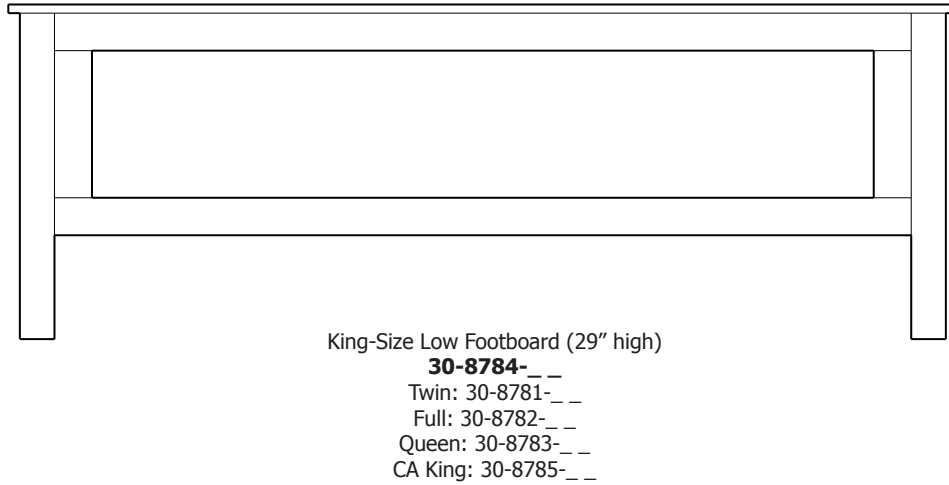

Full Fabric Beds

Concord Single Panel Full Fabric Frame Bed