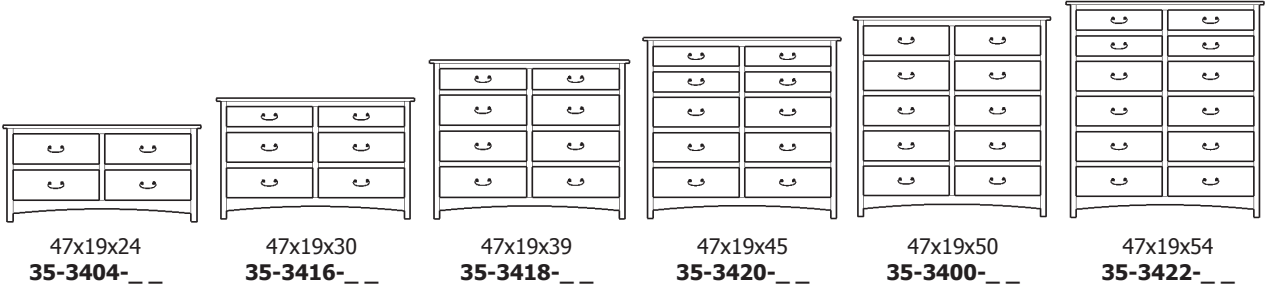

Treasure Collection

Treasure – Double Dressers

Retail Catalog

Treasure – Double Dressers

ProdCode	Item	Dimensions			Drawers					Additional Features	Price	
		W	D	H	Total	Large	Small	Large Split	Small Split		Oak, Cherry & Maple	QS White Oak
35-3404-__	Double Dresser	47	19	24	4	4					2,385.00	2,865.00
35-3416-__	Double Dresser	47	19	30	6	4	2				3,085.00	3,705.00
35-3418-__	Double Dresser	47	19	39	8	6	2				3,969.00	4,766.00
35-3420-__	Double Dresser	47	19	45	10	6	4				4,431.00	5,320.00
35-3400-__	Double Dresser	47	19	50	10	10					5,104.00	6,125.00
35-3422-__	Double Dresser	47	19	54	12	8	4				5,188.00	6,226.00
35-3444-__	Double Dresser	70	19	24	4	4					3,283.00	3,943.00
35-3426-__	Double Dresser	70	19	24	6	2		4			3,732.00	4,480.00
35-3436-__	Double Dresser	70	19	30	6	4	2				4,409.00	5,294.00
35-3428-__	Double Dresser	70	19	30	8	4			4		4,642.00	5,571.00
35-3423-__	Double Dresser	47	19	54	7	5	2			1 Door Hinged Right (20" w x 37" h Inside)	4,444.00	5,333.00
35-3424-__	Double Dresser	47	19	54	7	5	2			1 Door Hinged Left (20" w x 37" h Inside)	4,444.00	5,333.00
35-3438-__	Double Dresser	70	19	39	8	6	2				4,994.00	5,993.00
35-3440-__	Double Dresser	70	19	39	10	6			4		5,289.00	6,350.00
35-3457-__	Double Dresser	70	19	39	7	4			3	4 Deep Drawers	4,704.00	5,646.00
35-3459-__	Double Dresser	70	19	39	9	6			3		4,964.00	5,958.00
35-3456-__	Double Dresser	70	19	41	6	6				4 Deep Drawers	4,994.00	5,993.00
35-3458-__	Double Dresser	70	19	41	8	8					5,368.00	6,442.00
35-3460-__	Double Dresser	70	19	45	10	6	4				5,773.00	6,930.00
35-3472-__	Double Dresser	70	19	45	12	6	2		4		5,914.00	7,098.00
35-3464-__	Double Dresser	70	19	45	14	6			8		6,094.00	7,313.00
35-3480-__	Double Dresser	70	19	50	10	10					6,094.00	7,313.00
35-3442-__	Double Dresser	70	19	50	12	8		4			6,288.00	7,546.00
35-3485-__	Double Dresser	70	19	50	10	6			4	4 Deep Drawers, 2 Doors (22" w x 11" h Inside)	7,076.00	8,492.00