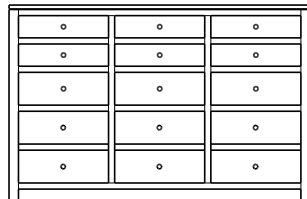

68x18x44
35-3645-__
Double Deep: 35-3673-__