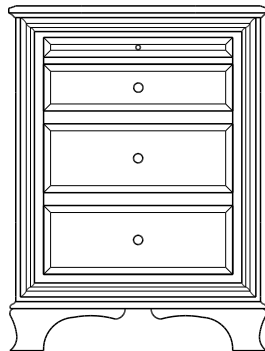

28x19x37
37-4003-__