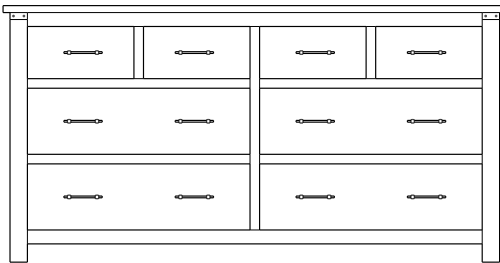

Dresser
73x19x42
35-4837-__