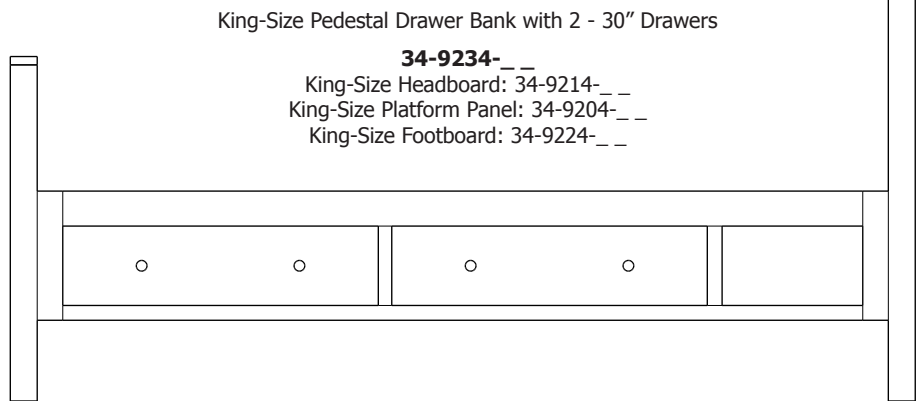

34-9234-__
King-Size Headboard: 34-9214-__
King-Size Platform Panel: 34-9204-__
King-Size Footboard: 34-9224-__

*Twin-Size has drawer(s) and door on 1 side. When ordering, please specify which side of the bed the customer wants the drawer(s) and door to be on. When looking at the headboard from the foot of the bed, specify **LSF** (left side facing) or **RSF** (right side facing).