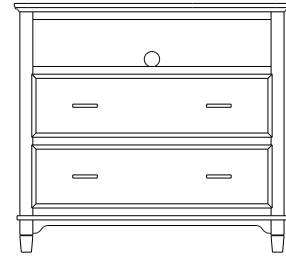

Media Dresser
49x19x40
35-5863-__