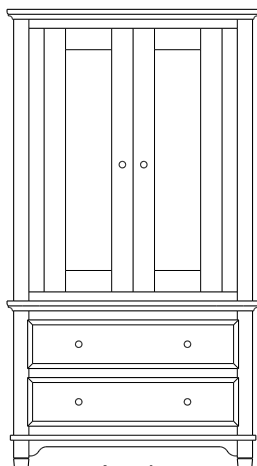

Armoire
40x19x67
31-5752-__

Wardrobe
40x25x67
31-5782-__

Mirror
42x1x41
39-5716-__

Mirror
58x1x40
39-5707-__

When ordering furniture in this collection, **H (Handles Only)**, **K (Knobs Only)**, or **HK (Handles and Knobs)** must be specified at the end of the hardware code. When ordering **HK (Handles and Knobs)**, Handle and Knob locations will be **only** as shown on the Line Art drawings. Please see notes in front of catalog for additional details.