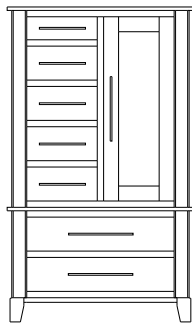

Metropolitan – Armoires, Wardrobes & Mirrors

2 adj shelves
41x19x58
31-4210-__

2 adj shelves & 1 pole
41x19x58
31-4250-__
25" Deep: 31-4290-__
Wardrobe: 31-4280-__

1 wardrobe pole
Wardrobes - 25" Deep
All Two-Door Armoires Can Be
Ordered With Full Length Doors.