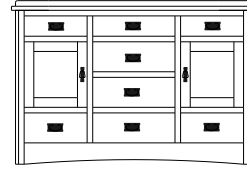

1 adj shelf per door
60x19x40
35-3148-__
Double Deep: 35-3115-__