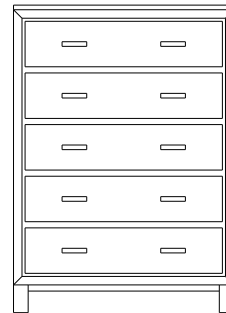

37x18x50
33-1905-__