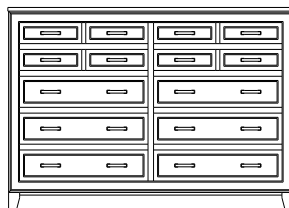

71x19x48
35-5164-__