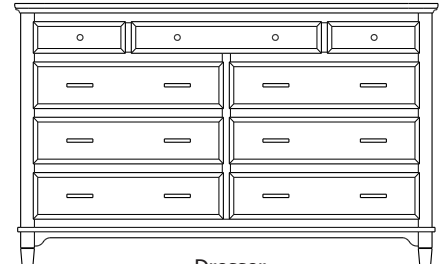

Dresser
73x19x41
35-5859-__