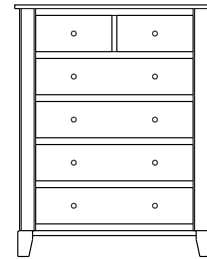

41x19x51
33-3726-__