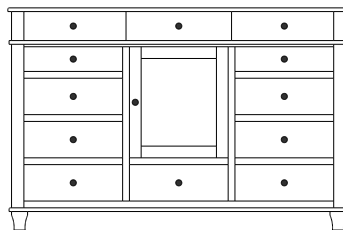

1 adj shelf
71x19x45
35-5682-__
Double Deep: 35-5674-__