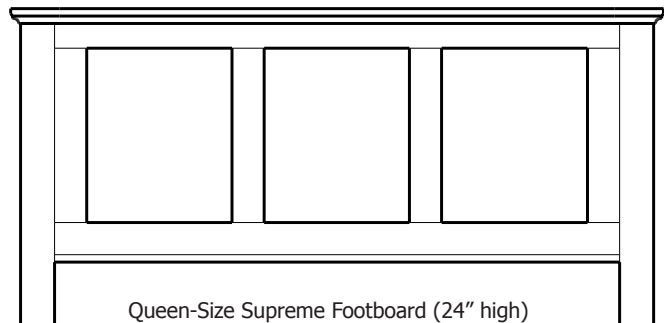

Queen-Size Supreme Headboard (59" high)

34-3513-__

Queen-Size Supreme Footboard (24" high)

34-3523-__

When ordering furniture in this collection, **H (Handles Only)**, **K (Knobs Only)**, or **HK (Handles and Knobs)** must be specified at the end of the hardware code. When ordering **HK (Handles and Knobs)**, Handle and Knob locations will be **only** as shown on the Line Art drawings. Please see notes in front of catalog for additional details.