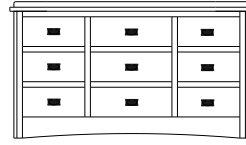

60x19x34
35-3117-__