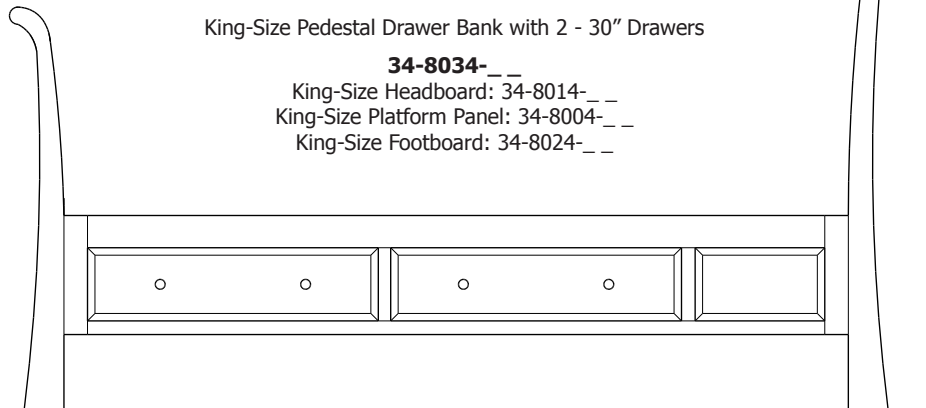

34-8034-__

King-Size Headboard: 34-8014-__

King-Size Platform Panel: 34-8004-__

King-Size Footboard: 34-8024-__

*Twin-Size has drawer(s) and door on 1 side. When ordering, please specify which side of the bed the customer wants the drawer(s) and door to be on. When looking at the headboard from the foot of the bed, specify **LSF** (left side facing) or **RSF** (right side facing).