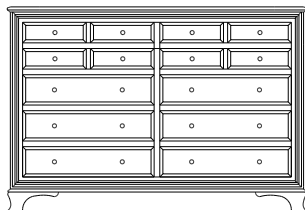

73x19x49
35-4064-__