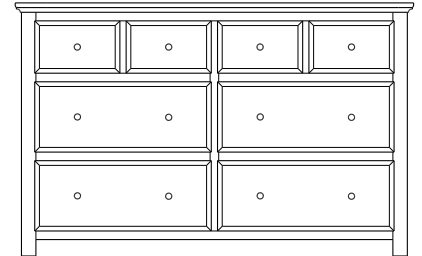

Dresser
64x19x40
35-6037-__