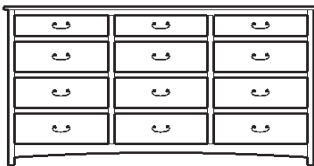

68x19x39
35-3452-__
Double Deep: 35-3453-__