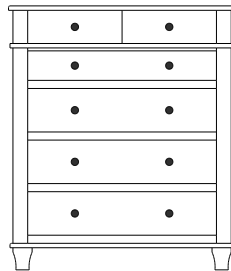

39x19x45
33-5676-__