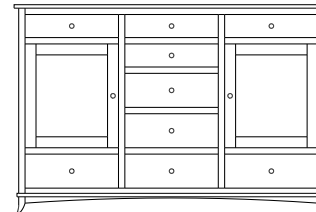

1 adj shelf per door
68x20x48
35-4369-__
Double Deep: 35-4375-__