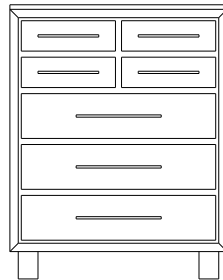

37x18x47
33-6667-__