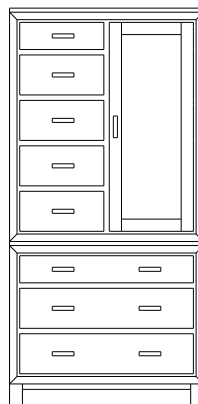

2 adj shelves
37x19x73
31-1913-__