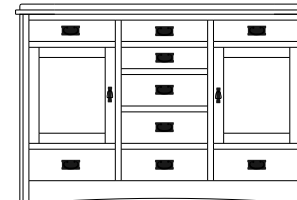

1 adj shelf per door
70x19x47
35-3169-__
Double Deep: 35-3175-__