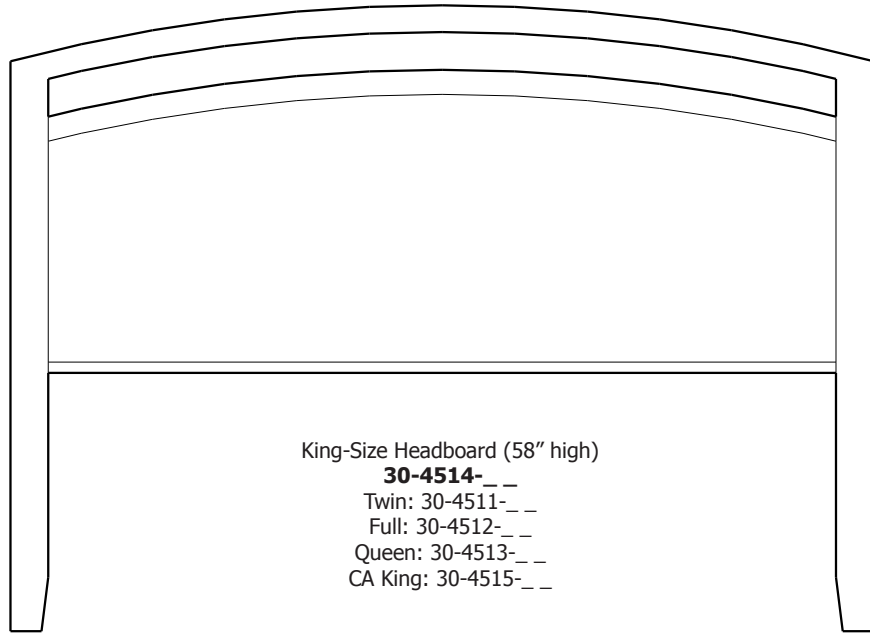

Alternate Beds

Nouveau – Frame Beds

King-Size Headboard (58" high)

30-4514-__
Twin: 30-4511-__
Full: 30-4512-__
Queen: 30-4513-__
CA King: 30-4515-__