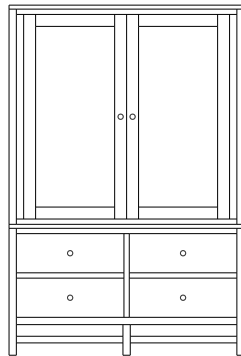

2 adj shelves & 1 pole
45x18x66
31-6554-__
25" Deep: 31-6594-__
Wardrobe: 31-6584-__