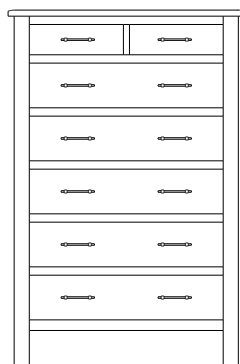

Chest
39x19x59
33-5927-__