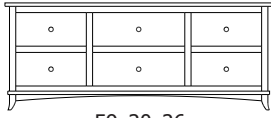

Holmes Collection

Holmes – Triple Dressers

59x20x26
35-4306-__