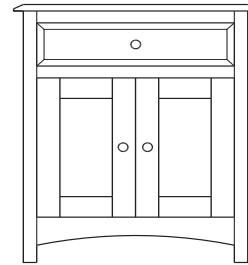

1 adj shelf
25x19x30
37-3321-__

25x19x30
37-3313-__

25x19x32
37-3303-__

1 adj shelf
25x19x32
37-3352-__

1 adj shelf
25x19x32
37-3362-__

Retail Catalog

Simplicity – Nightstands

ProdCode	Item	Dimensions			Drawers					Additional Features	Price	
		W	D	H	Total	Large	Small	Large Split	Small Split		Oak, Cherry & Maple	QS White Oak
37-3301-__	Nightstand	21	19	28	1		1			15" w x 17" h Opening	1,382.00	1,659.00
37-3371-__	Nightstand	20	19	30	1		1			1 Door Hinged Right (15" w x 16" h Inside)	1,778.00	2,134.00
37-3381-__	Nightstand	20	19	30	1		1			1 Door Hinged Left (15" w x 16" h Inside)	1,778.00	2,134.00
37-3302-__	Nightstand	25	19	24	2	2					1,611.00	1,936.00
37-3304-__	Nightstand	25	19	30	1	1				1 Large Drawer (20 1/4" w x 14" h Opening)	1,778.00	2,134.00
37-3321-__	Nightstand	25	19	30	1		1			2 Doors (20" w x 16" h Inside)	2,095.00	2,517.00
37-3313-__	Nightstand	25	19	30	3	2	1				1,840.00	2,209.00
37-3303-__	Nightstand	25	19	32	3	2	1			Pullout Shelf	2,082.00	2,500.00
37-3352-__	Nightstand	25	19	32	1		1			1 Door Hinged Right (20" w x 18" h Inside)	2,288.00	2,746.00
37-3362-__	Nightstand	25	19	32	1		1			1 Door Hinged Left (20" w x 18" h Inside)	2,288.00	2,746.00
Optional Electrical Outlet												
88-9350-00	Electrical Outlet	Component is located on the back of the piece, Top-Center									220.00	