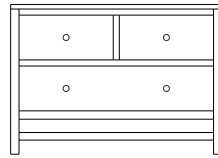

35x18x26
33-6523-__