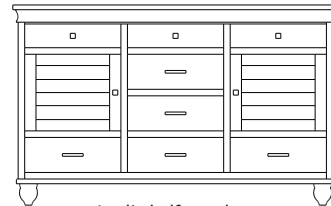

1 adj shelf per door
69x19x43
35-4968-__
Double Deep: 35-4955-__