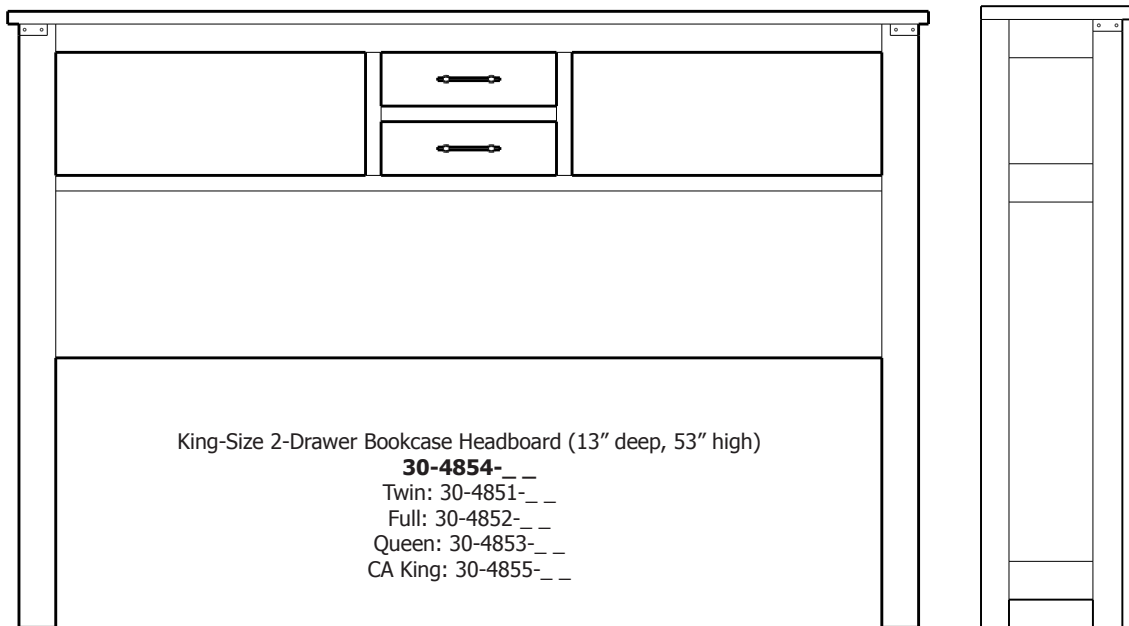

Wildwood Collection

Wildwood Panel – Frame Bed and Bookcase Headboard

When ordering furniture in this collection, please specify metal corner wrap. Choose between **30-103 Matte Black** or **30-104 Hammered Iron**. They may not be mixed.

H (Handles Only) or **K (Knobs Only)** must be specified at the end of the hardware code. **HK (Handles and Knobs)** may not be specified.

Please see notes in front of catalog for additional details.

WWP2