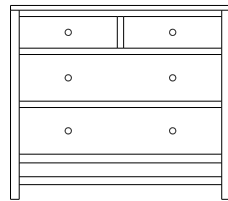

35x18x32
33-6524-__