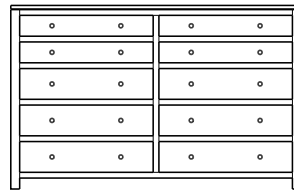

70x18x44
35-3660-__