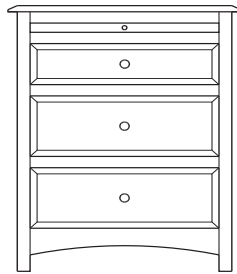

1 adj shelf
25x19x30
37-3321-__

25x19x30
37-3313-__

25x19x32
37-3303-__

1 adj shelf
25x19x32
37-3352-__

1 adj shelf
25x19x32
37-3362-__

Retail Catalog

Simplicity – Nightstands

ProdCode	Item	Dimensions			Drawers					Additional Features	Price	
		W	D	H	Total	Large	Small	Large Split	Small Split		Oak, Cherry & Maple	QS White Oak
37-3301-__	Nightstand	21	19	28	1		1			15" w x 17" h Opening	1,382.00	1,659.00
37-3371-__	Nightstand	20	19	30	1		1			1 Door Hinged Right (15" w x 16" h Inside)	1,778.00	2,134.00
37-3381-__	Nightstand	20	19	30	1		1			1 Door Hinged Left (15" w x 16" h Inside)	1,778.00	2,134.00
37-3302-__	Nightstand	25	19	24	2	2					1,611.00	1,936.00
37-3304-__	Nightstand	25	19	30	1	1				1 Large Drawer (20 1/4" w x 14" h Opening)	1,778.00	2,134.00
37-3321-__	Nightstand	25	19	30	1		1			2 Doors (20" w x 16" h Inside)	2,095.00	2,517.00
37-3313-__	Nightstand	25	19	30	3	2	1				1,840.00	2,209.00
37-3303-__	Nightstand	25	19	32	3	2	1			Pullout Shelf	2,082.00	2,500.00
37-3352-__	Nightstand	25	19	32	1		1			1 Door Hinged Right (20" w x 18" h Inside)	2,288.00	2,746.00
37-3362-__	Nightstand	25	19	32	1		1			1 Door Hinged Left (20" w x 18" h Inside)	2,288.00	2,746.00
Optional Electrical Outlet												
88-9350-00	Electrical Outlet	Component is located on the back of the piece, Top-Center									220.00	