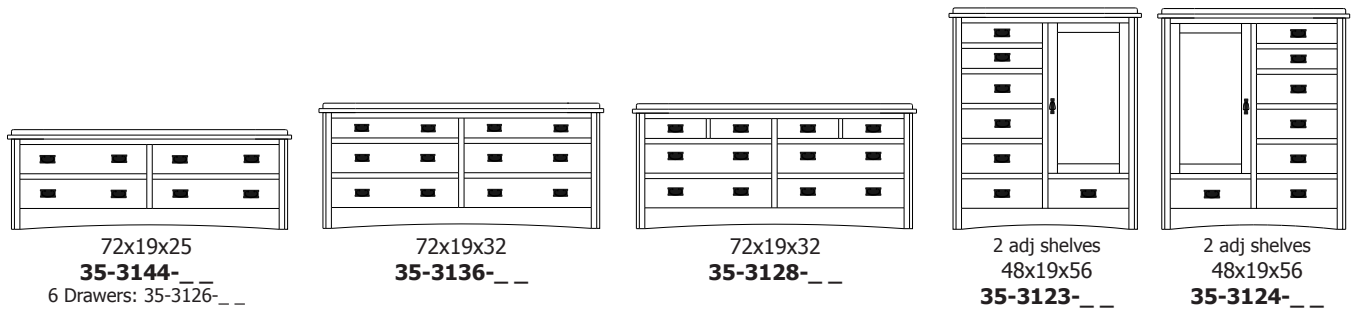

Mission Collection

Mission – Double Dressers