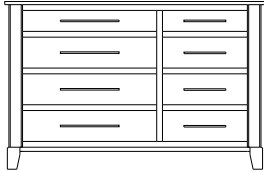

63x19x40
35-4231-__