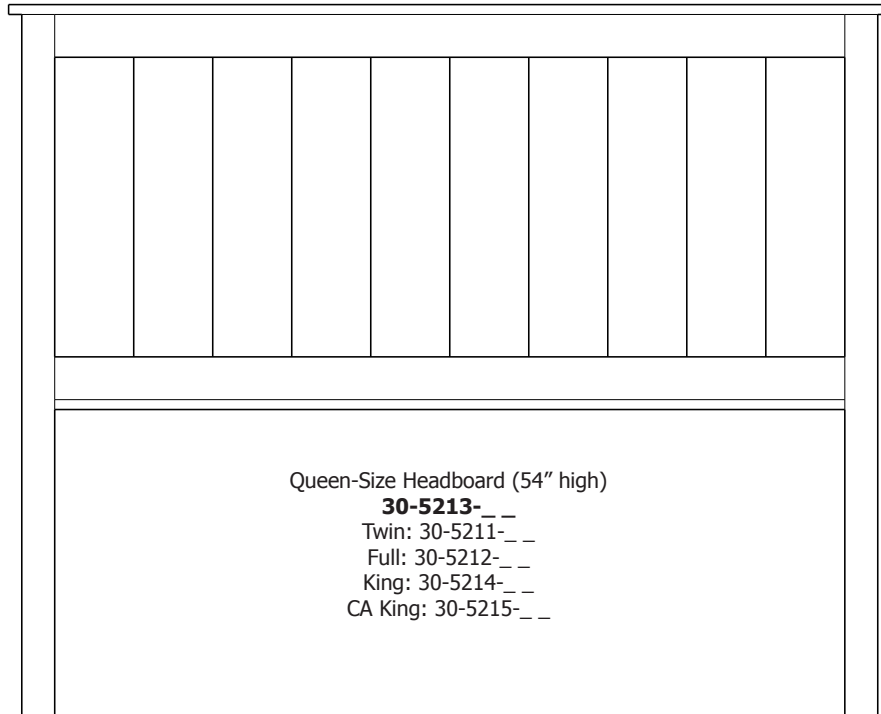

3-Drawer Nightstand
37-5213

Bryson Collection

5-Drawer Chest
33-5205

7-Drawer Chest
33-5227

Line Art & Prices

Bryson Collection

Bryson Panel – Frame Bed

BRP2