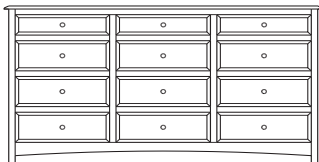

68x19x39
35-3352-__
Double Deep: 35-3353-__