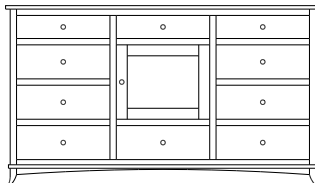

1 adj shelf
68x20x42
35-4330-__
Double Deep: 35-4354-__