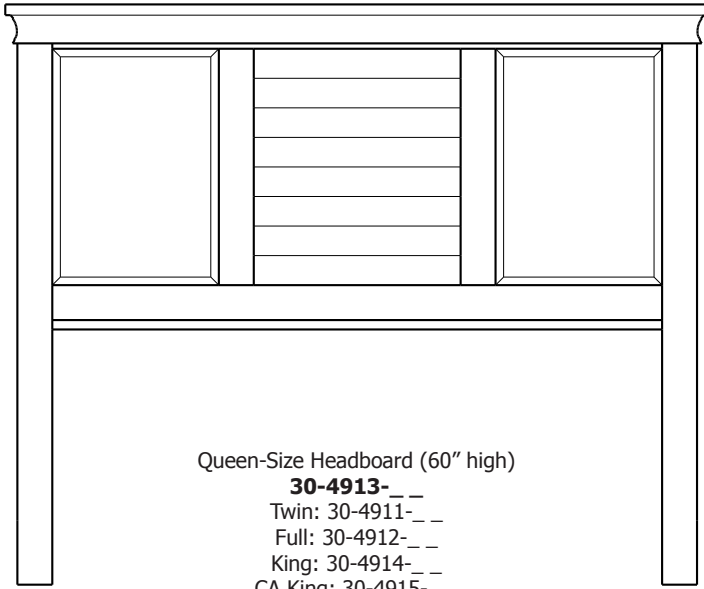

Cottage Collection

Cottage – Frame Beds and Bookcase Headboards

Queen-Size Headboard (60" high)
30-4913-__
 Twin: 30-4911-__
 Full: 30-4912-__
 King: 30-4914-__
 CA King: 30-4915-__

Queen-Size Standard Footboard (33" high)
30-4923-__
 Twin: 30-4921-__
 Full: 30-4922-__
 King: 30-4924-__
 CA King: 30-4925-__