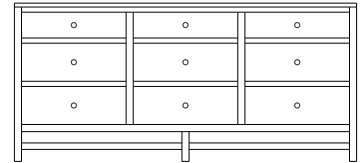

66x18x32
35-6539-__