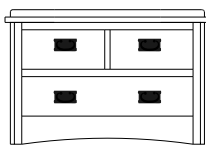

38x19x25
33-3123-__