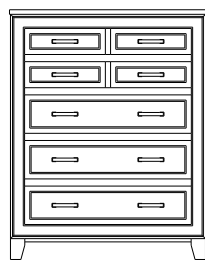

38x19x48
33-5167-__