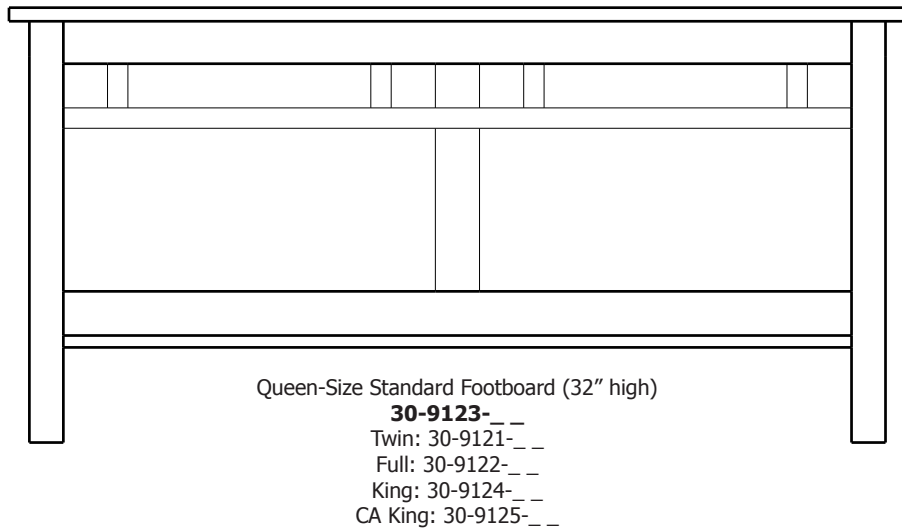

Alternate Beds

Heartland Panel – Frame Bed