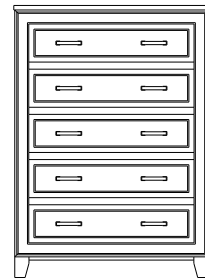

38x19x53
33-5105-__