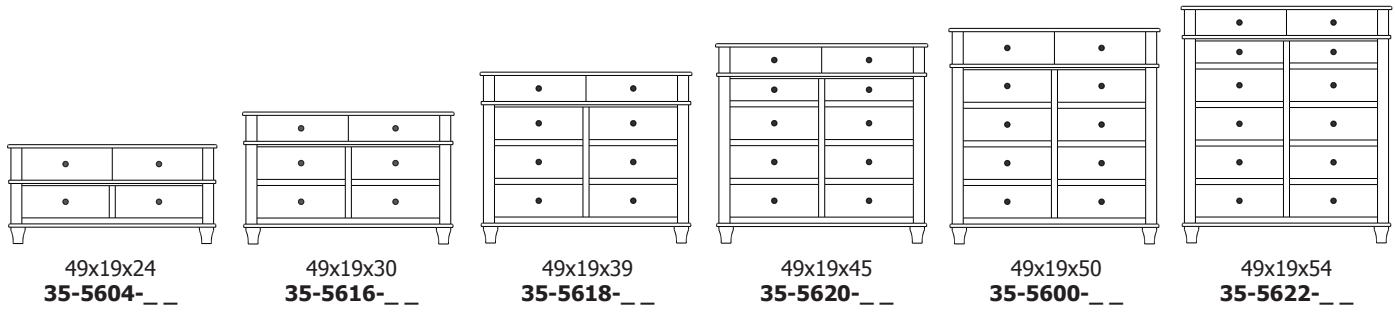

Highland Collection

Highland – Double Dressers

When ordering furniture in this collection, **H (Handles Only)** or **K (Knobs Only)** must be specified. The following **hardware is excluded** as it is incompatible with the rounded top drawers design: **30-41, 30-42, 30-43, 30-46, 30-47 and 30-48.**