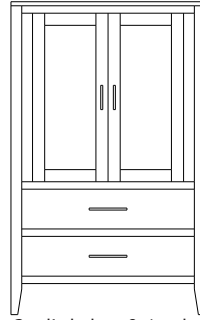

2 adj shelves & 1 pole
36x18x58
31-1850-__
25" Deep: 31-1890-__
Wardrobe: 31-1880-__