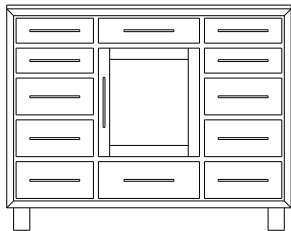

1 adj shelf
59x18x47
35-6662-__
Double Deep: 35-6634-__