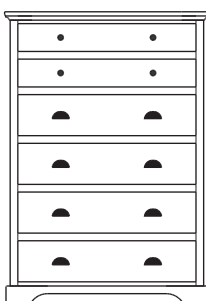

37x19x52
33-3546-__