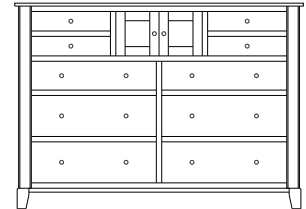

no shelf available
74x19x51
35-3785-__