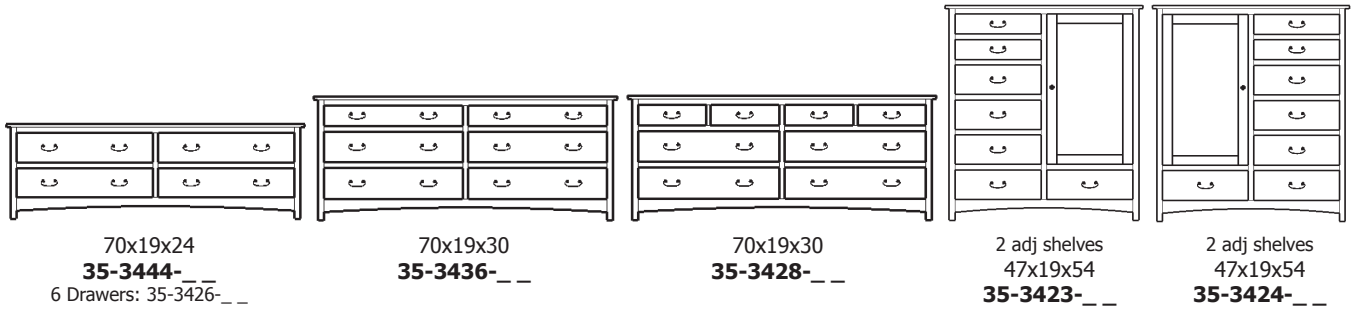

Treasure Collection

Treasure – Double Dressers