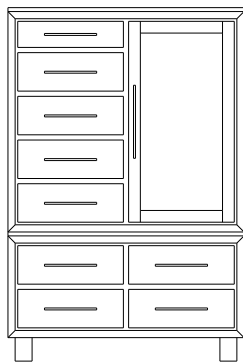

2 adj shelves
47x19x67
31-6614-__