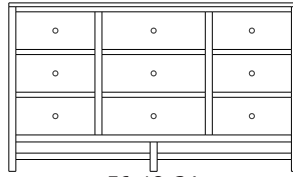

56x18x34
35-6517-__