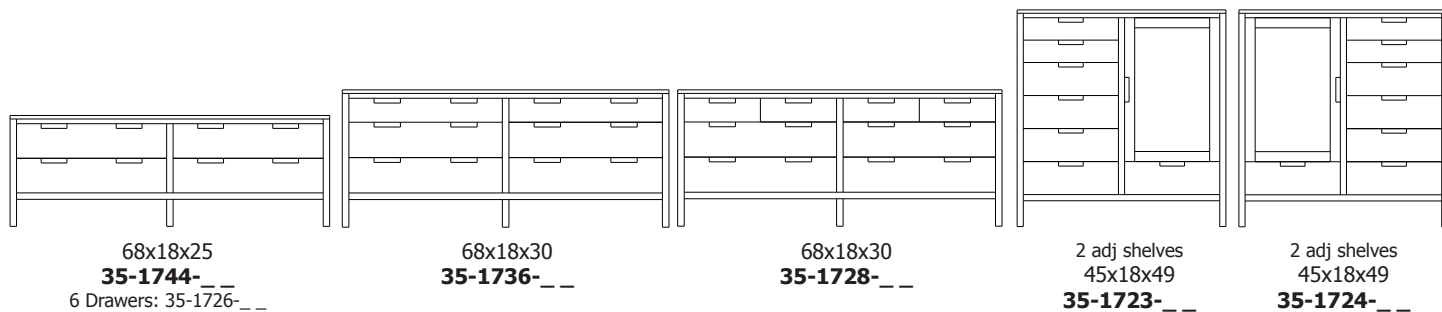

Mid Century Collection

Mid Century – Double Dressers

This collection requires no hardware.

When **H (Handles Only)** or **K (Knobs Only)** are specified they will be installed on flat fronts. **HK (Handles and Knobs)** is not available.