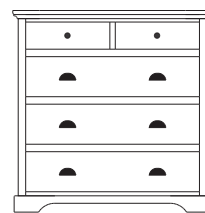

37x19x37
33-3525-__