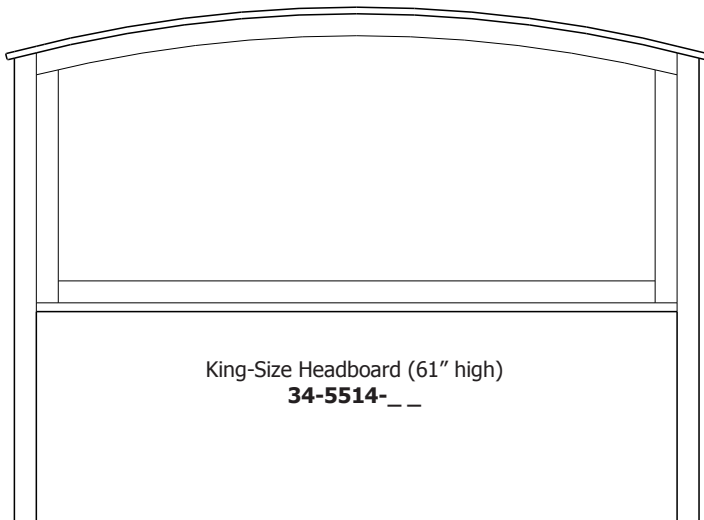

King-Size Headboard (61" high)

34-5514-__