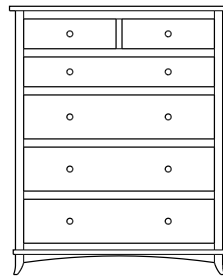

37x20x48
33-4376-__