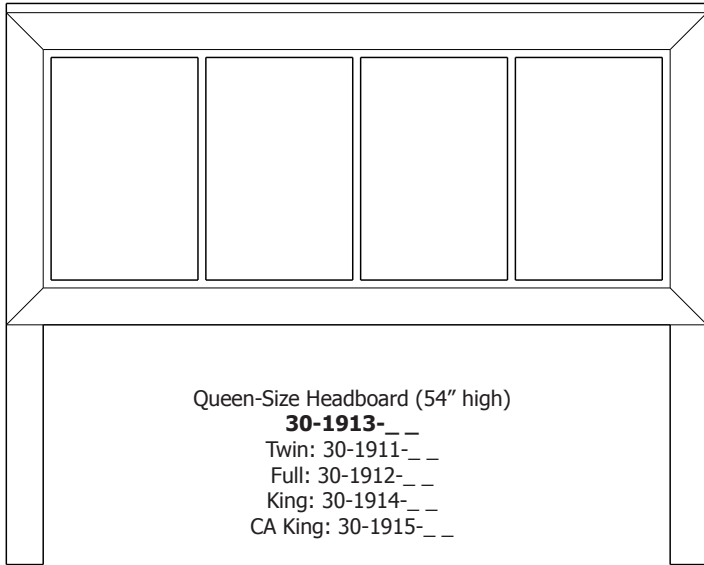

12-Drawer Triple Dresser
35-1952

6-Drawer Chest
33-1946

**3-Drawer
Nightstand**
37-1913

Vineyard Collection

Spring 2024
Line Art & Prices

Vineyard Collection

Vineyard – Frame Beds and Bookcase Headboards

Queen-Size Headboard (54" high)