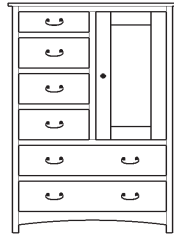

Treasure Collection

Treasure – Armoires, Wardrobes & Mirrors

2 adj shelves
37x19x56
31-3410-__