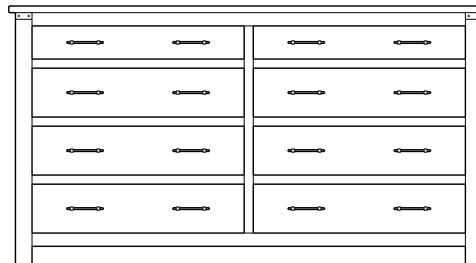

Dresser
73x19x42
35-4838-__