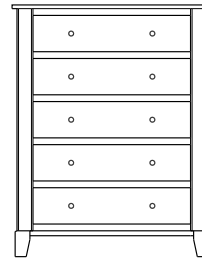

41x19x51
33-3705-__