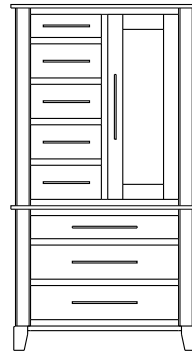

2 adj shelves
41x19x75
31-4213-__