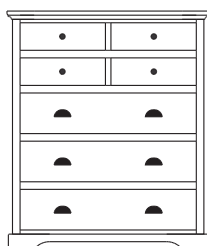

37x19x44
33-3567-__