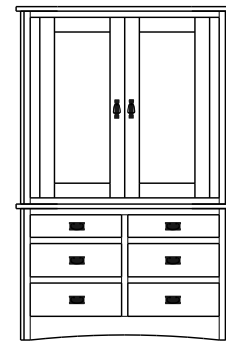

2 adj shelves & 1 pole
48x19x74
31-3156-__
25" Deep: 31-3196-__
Wardrobe: 31-3186-__