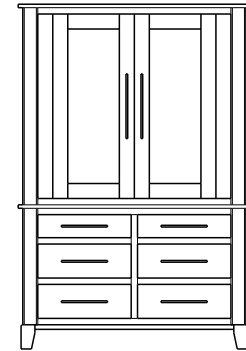

2 adj shelves & 1 pole
50x19x75
31-4256-__
25" Deep: 31-4296-__
Wardrobe: 31-4286-__