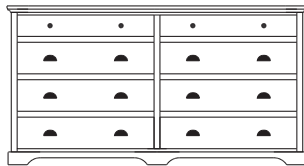

70x19x37
35-3538-__