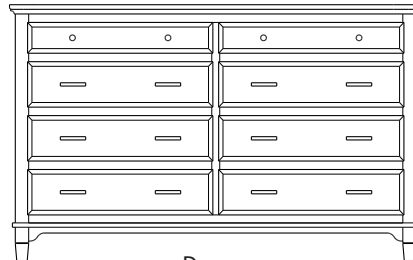

Dresser
73x19x41
35-5738-__