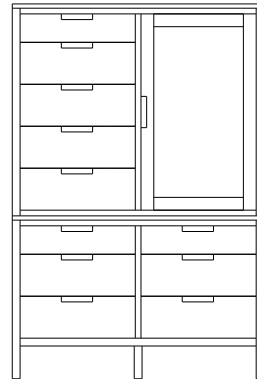

2 adj shelves
45x18x62
31-1716-__