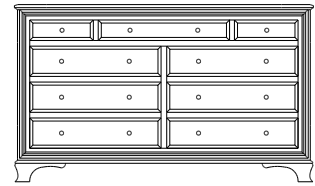

73x19x43
35-4059-__