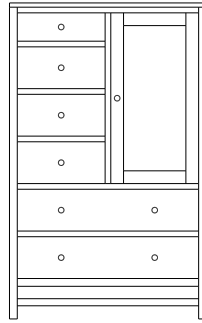

Studio Collection

Studio – Armoires, Wardrobes & Mirrors

2 adj shelves
35x18x56
31-6510-__