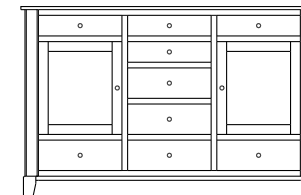

1 adj shelf per door
72x19x46
35-3769-__
Double Deep: 35-3775-__

When ordering furniture in this collection, **H (Handles Only)** or **K (Knobs Only)** must be specified at the end of the hardware code. **HK (Handles and Knobs)** may not be specified. When specifying **K (Knobs Only)**, Knobs will be recessed in pockets as shown in the color pages unless flat fronts are specified. Please see notes in front of catalog for additional details.