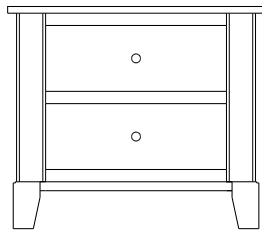

29x19x25
37-3702-__