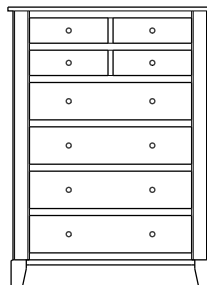

41x19x55
33-3768-__