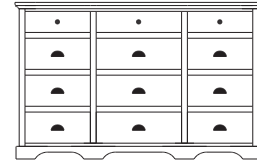

59x19x37
35-3532-__
Double Deep: 35-3513-__