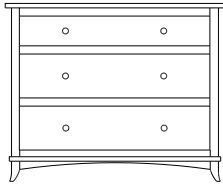

37x20x33
33-4333-__