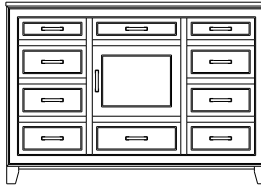

1 adj shelf
60x19x42
35-5110-__
Double Deep: 35-5114-__