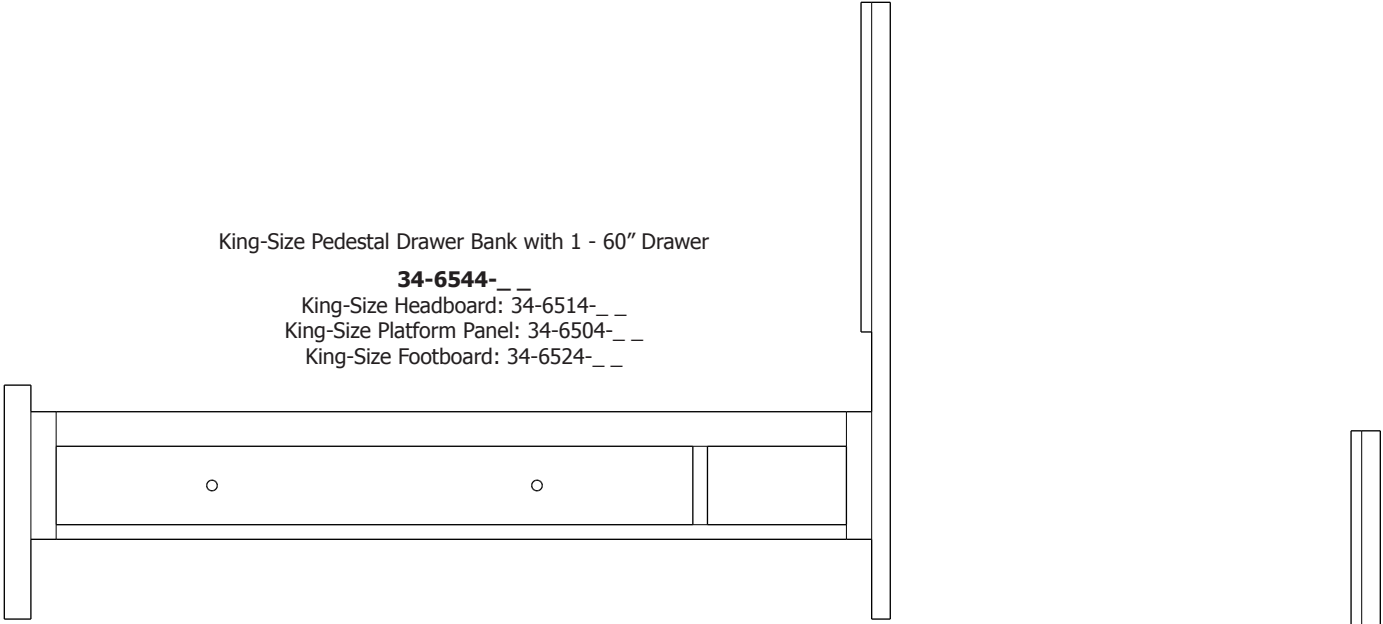

King-Size Pedestal Drawer Bank with 1 - 60" Drawer

34-6544-__

King-Size Headboard: 34-6514-__
King-Size Platform Panel: 34-6504-__
King-Size Footboard: 34-6524-__

King-Size Pedestal Drawer Bank with 2 - 30" Drawers