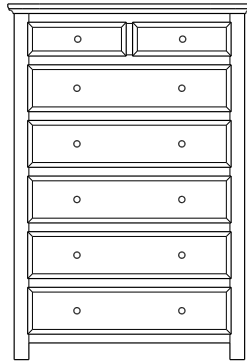

Chest
40x19x57
33-6027-__