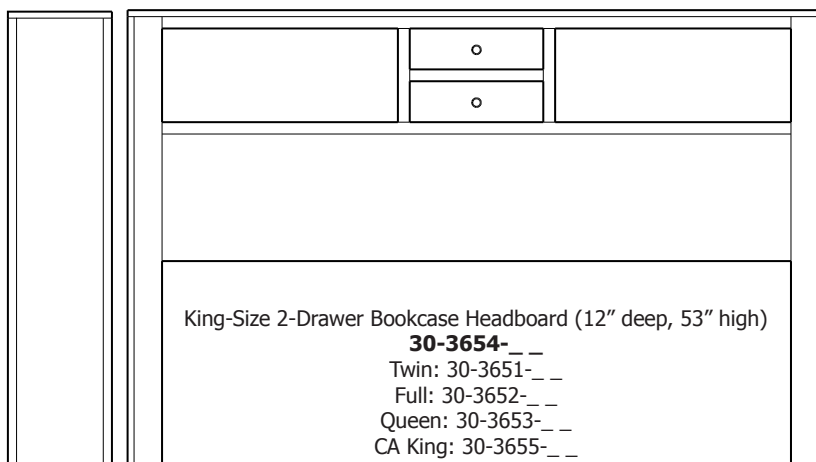

King-Size 2-Drawer Bookcase Headboard (12" deep, 53" high)

30-3654-__
Twin: 30-3651-__
Full: 30-3652-__
Queen: 30-3653-__
CA King: 30-3655-__