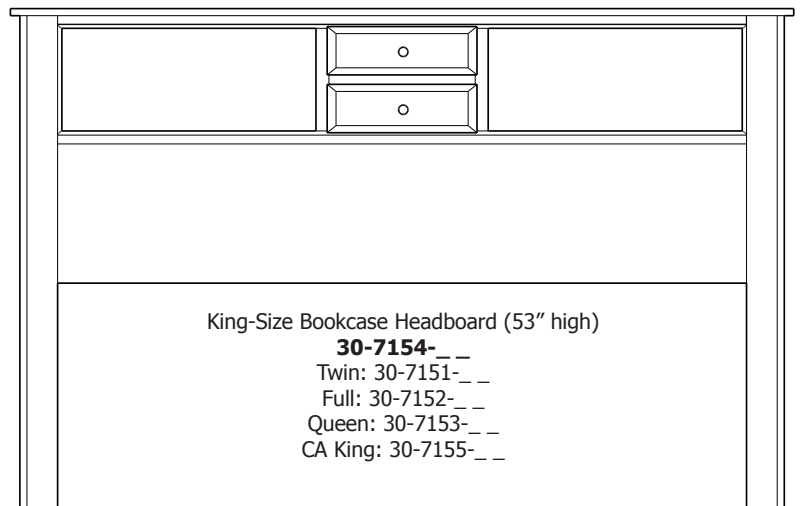

King-Size Bookcase Headboard (53" high)

30-7154-__
Twin: 30-7151-__
Full: 30-7152-__
Queen: 30-7153-__
CA King: 30-7155-__