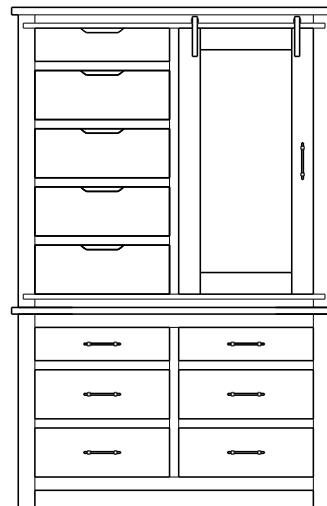

Armoire
50x19x78
31-4816-__

All barn door dressers and armories on this page cannot be ordered with corner wraps.

H (Handles Only) or **K (Knobs Only)** must be specified at the end of the hardware code. **HK (Handles and Knobs) may not be specified.** Please see notes in front of catalog for additional details.