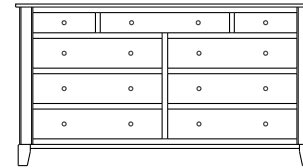

74x19x40
35-3759-__