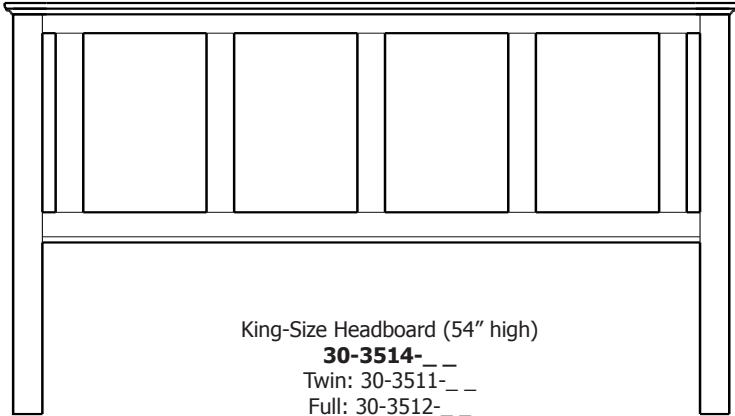

Queen Pedestal Bed
w/ 60" Drawers (1 per side)
Drawer Banks – 32-3583
Platform – 32-3593
Footboard Panel – 32-3523

Line Art & Prices

Elegance Collection

Elegance – Frame Beds and Bookcase Headboards

King-Size Headboard (54" high)