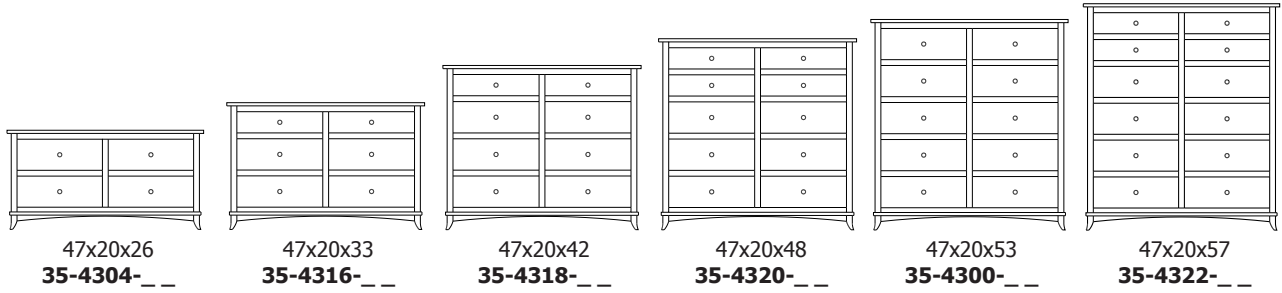

Holmes Collection

Holmes – Double Dressers