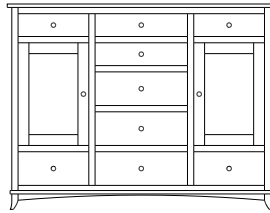

1 adj shelf per door
59x20x48
35-4349-__
Double Deep: 35-4335-__