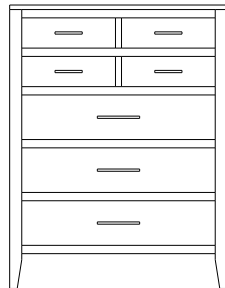

36x18x47
33-1867-__