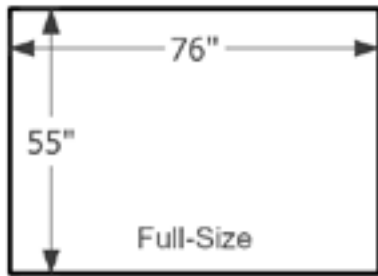

PROD CODE	Description	Price
30-8591-50	Twin-Size Platform – Birch	586.00

PROD CODE	Description	Price
30-8592-50	Full-Size Platform – Birch	669.00
30-8593-50	Queen-Size Platform – Birch	775.00

PROD CODE	Description	Price
30-8594-50	King-Size Platform – Birch	1,021.00
30-8595-50	California King-Size Platform – Birch	1,021.00