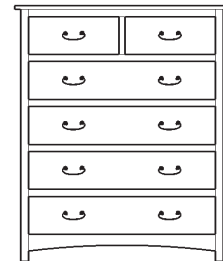

37x19x50
33-3426-__