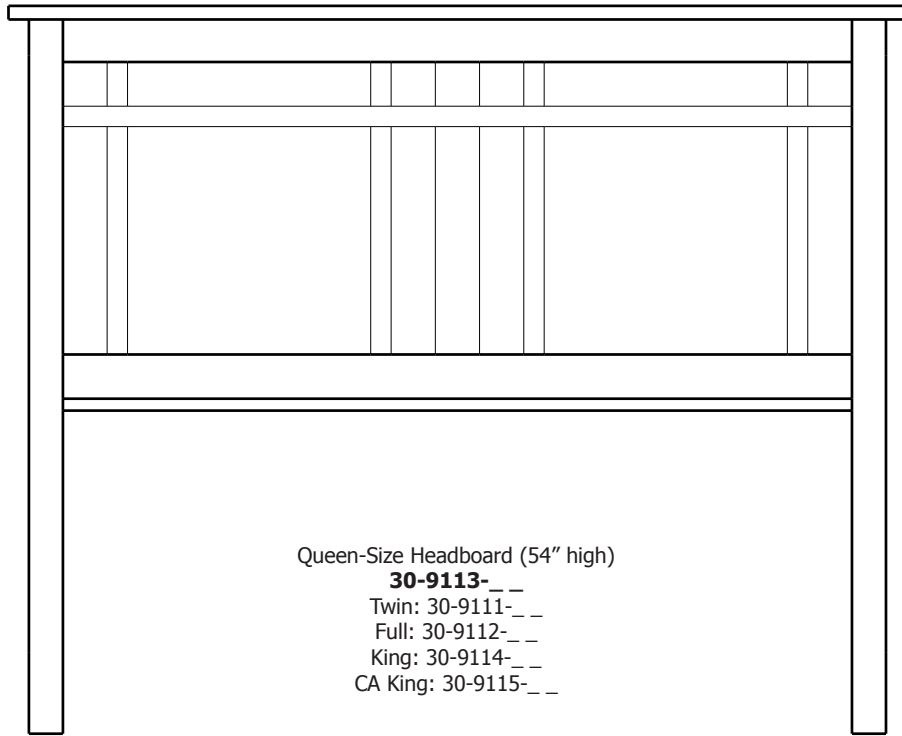

Alternate Beds

Heartland Panel – Frame Bed