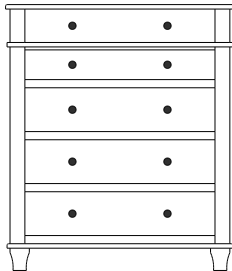

39x19x45
33-5665-__