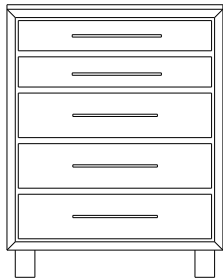

37x18x47
33-6665-__