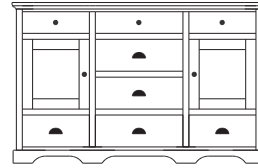

1 adj shelf per door
59x19x37
35-3548-__
Double Deep: 35-3515-__