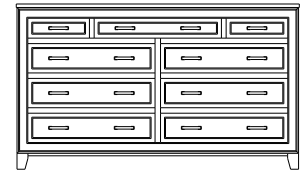

71x19x42
35-5159-__