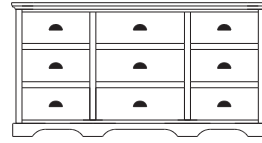

59x19x31
35-3517-__