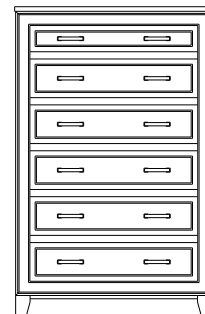

38x19x59
33-5136-__