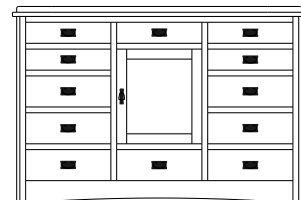

1 adj shelf
70x19x47
35-3182-__
Double Deep: 35-3174-__