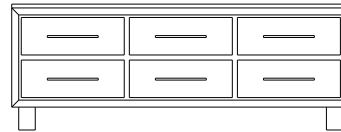

66x18x26
35-6646-__