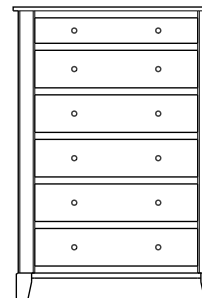

41x19x58
33-3736-__