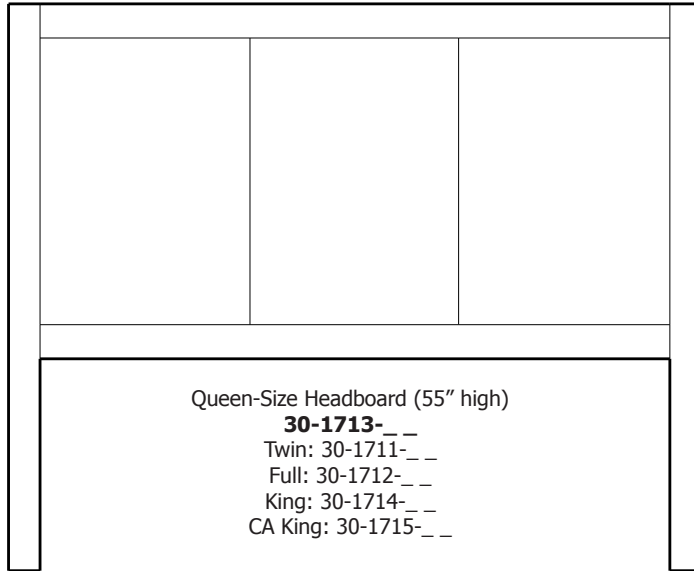

**1-Drawer
Nightstand**
37-1704

Mid Century Collection

5-Drawer Chest
33-1705

5-Drawer Chest
shown w/hardware
33-1705

Collection shown with hardware

Line Art & Prices

Mid Century Collection

Mid Century – Frame Beds and Bookcase Headboards