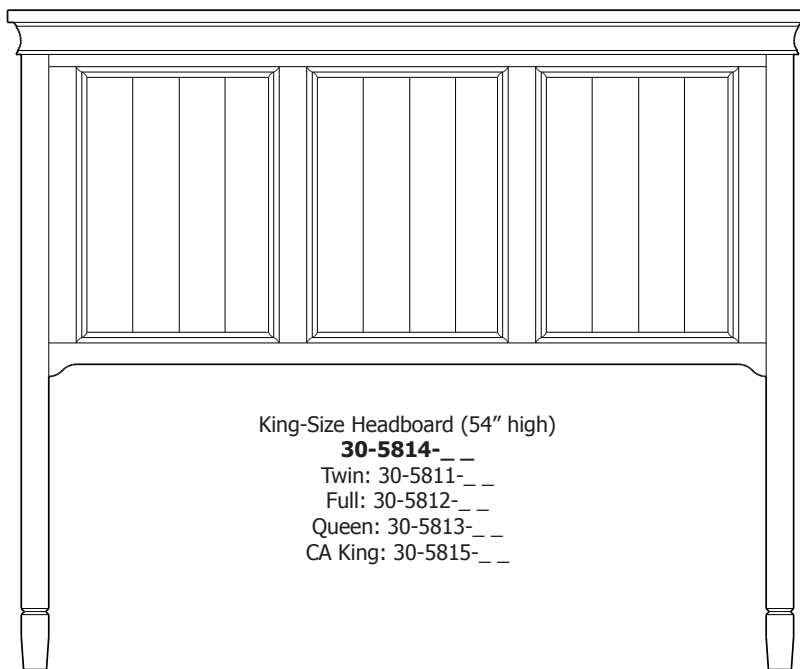

3-Drawer Nightstand
37-5814

Estate Collection

5-Drawer Chest
33-5805

Line Art & Prices

Estate Collection

Estate – Frame Bed

King-Size Headboard (54" high)

30-5814-__