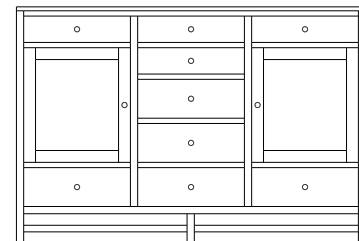

1 adj shelf per door
66x18x46
35-6569-__
Double Deep: 35-6575-__