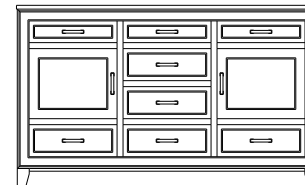

1 adj shelf per door
69x19x42
35-5168-__
Double Deep: 35-5155-__