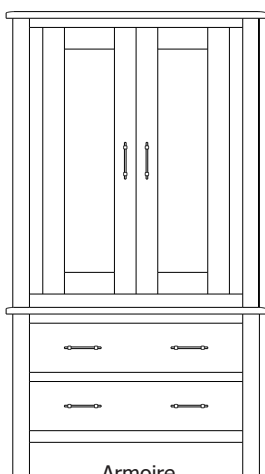

Armoire
39x19x70
31-5952-__

Wardrobe
39x25x70
31-5982-__

Mirror
40x1x40
39-5916-__

Mirror
56x1x39
39-5907-__

Mirror
42x3x41
39-5936-__

Mirror
58x3x40
39-5937-__

Retail Catalog
Laurel – Case Goods

ProdCode	Item	Dimensions			Drawers	Additional Features	Price	
		W	D	H	Total		Oak, Cherry & Maple	QS White Oak
37-5905-__	Nightstand	23	19	28	3	3 Drawers	1,888.00	2,266.00
37-5904-__	Nightstand	28	19	33	1	1 Large Drawer (20 1/4" w x 14" h Opening)	1,888.00	2,266.00
37-5913-__	Nightstand	28	19	33	3	2 Large Drawers, 1 Small Drawer	2,222.00	2,667.00
37-5952-__	Nightstand	28	19	35	1	1 Door Hinged Right	1,928.00	2,315.00
37-5962-__	Nightstand	28	19	35	1	1 Door Hinged Left	1,928.00	2,315.00
33-5905-__	Chest	39	19	53	5	5 Large Drawers	4,141.00	4,972.00
33-5928-__	Chest	35	19	50	6	4 Large Drawers, 2 Small Drawers	3,635.00	4,365.00
33-5927-__	Chest	39	19	59	7	5 Large Drawers, 2 Small Drawers	4,471.00	5,368.00
35-5963-__	Media Dresser	49	19	40	2	2 Large Drawers, Hole in back panel for cords	3,146.00	3,776.00
35-5987-__	Dresser	64	19	42	8	4 Large Drawers, 4 Small Split Drawers	4,422.00	5,307.00
35-5937-__	Dresser	73	19	42	8	4 Large Drawers, 4 Small Split Drawers	4,603.00	5,527.00
35-5938-__	Dresser	73	19	42	8	6 Large Drawers, 2 Small Drawers	5,052.00	6,064.00
35-5959-__	Dresser	73	19	42	9	6 Large Drawers, 3 Small Drawers	5,236.00	6,284.00
31-5912-__	Armoire	39	19	70	7	7 Drawers, 1 Door (15" w x 40" h Opening)	5,324.00	6,389.00
31-5952-__	Armoire	39	19	70	2	2 Drawers, Wrap-Around Doors (32" w x 40" h)	5,659.00	6,794.00
31-5982-__	Wardrobe	39	25	70		2 Full Length Doors (32" w x 60" h Opening)	6,112.00	7,335.00
39-5916-__	Mirror	40	1	40		Tall Medium	1,329.00	1,598.00
39-5907-__	Mirror	56	1	39		Tall Wide	1,461.00	1,756.00
39-5936-__	Mirror	42	3	41		Tall Medium with Cap	1,329.00	1,598.00
39-5937-__	Mirror	58	3	40		Tall Wide with Cap	1,461.00	1,756.00