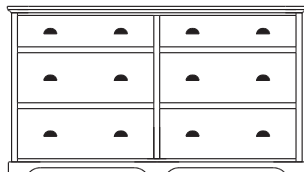

70x19x40
35-3556-__