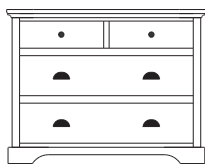

37x19x29
33-3524-__