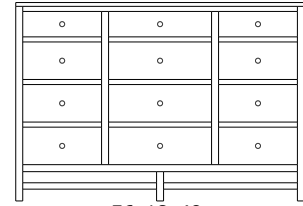

56x18x40
35-6532-__
Double Deep: 35-6513-__