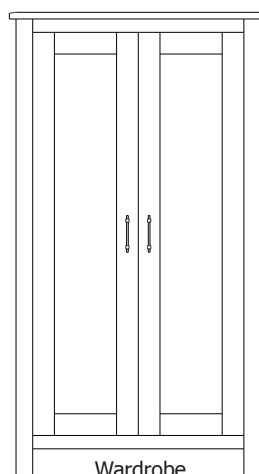

Armoire
39x19x70
31-5952-__

Wardrobe
39x25x70
31-5982-__

Mirror
40x1x40
39-5916-__

Mirror
56x1x39
39-5907-__

Mirror
42x3x41
39-5936-__

Mirror
58x3x40
39-5937-__

Retail Catalog
Laurel – Case Goods

ProdCode	Item	Dimensions			Drawers	Additional Features	Price	
		W	D	H	Total		Oak, Cherry & Maple	QS White Oak
37-5905-__	Nightstand	23	19	28	3	3 Drawers	1,888.00	2,266.00
37-5904-__	Nightstand	28	19	33	1	1 Large Drawer (20 1/4" w x 14" h Opening)	1,888.00	2,266.00
37-5913-__	Nightstand	28	19	33	3	2 Large Drawers, 1 Small Drawer	2,222.00	2,667.00
37-5952-__	Nightstand	28	19	35	1	1 Door Hinged Right	1,928.00	2,315.00
37-5962-__	Nightstand	28	19	35	1	1 Door Hinged Left	1,928.00	2,315.00
33-5905-__	Chest	39	19	53	5	5 Large Drawers	4,141.00	4,972.00
33-5928-__	Chest	35	19	50	6	4 Large Drawers, 2 Small Drawers	3,635.00	4,365.00
33-5927-__	Chest	39	19	59	7	5 Large Drawers, 2 Small Drawers	4,471.00	5,368.00
35-5963-__	Media Dresser	49	19	40	2	2 Large Drawers, Hole in back panel for cords	3,146.00	3,776.00
35-5987-__	Dresser	64	19	42	8	4 Large Drawers, 4 Small Split Drawers	4,422.00	5,307.00
35-5937-__	Dresser	73	19	42	8	4 Large Drawers, 4 Small Split Drawers	4,603.00	5,527.00
35-5938-__	Dresser	73	19	42	8	6 Large Drawers, 2 Small Drawers	5,052.00	6,064.00
35-5959-__	Dresser	73	19	42	9	6 Large Drawers, 3 Small Drawers	5,236.00	6,284.00
31-5912-__	Armoire	39	19	70	7	7 Drawers, 1 Door (15" w x 40" h Opening)	5,324.00	6,389.00
31-5952-__	Armoire	39	19	70	2	2 Drawers, Wrap-Around Doors (32" w x 40" h)	5,659.00	6,794.00
31-5982-__	Wardrobe	39	25	70		2 Full Length Doors (32" w x 60" h Opening)	6,112.00	7,335.00
39-5916-__	Mirror	40	1	40		Tall Medium	1,329.00	1,598.00
39-5907-__	Mirror	56	1	39		Tall Wide	1,461.00	1,756.00
39-5936-__	Mirror	42	3	41		Tall Medium with Cap	1,329.00	1,598.00
39-5937-__	Mirror	58	3	40		Tall Wide with Cap	1,461.00	1,756.00