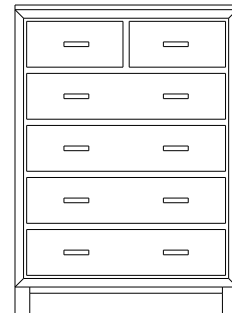

37x18x50
33-1926-__