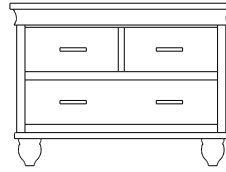

38x19x28
33-4923-__