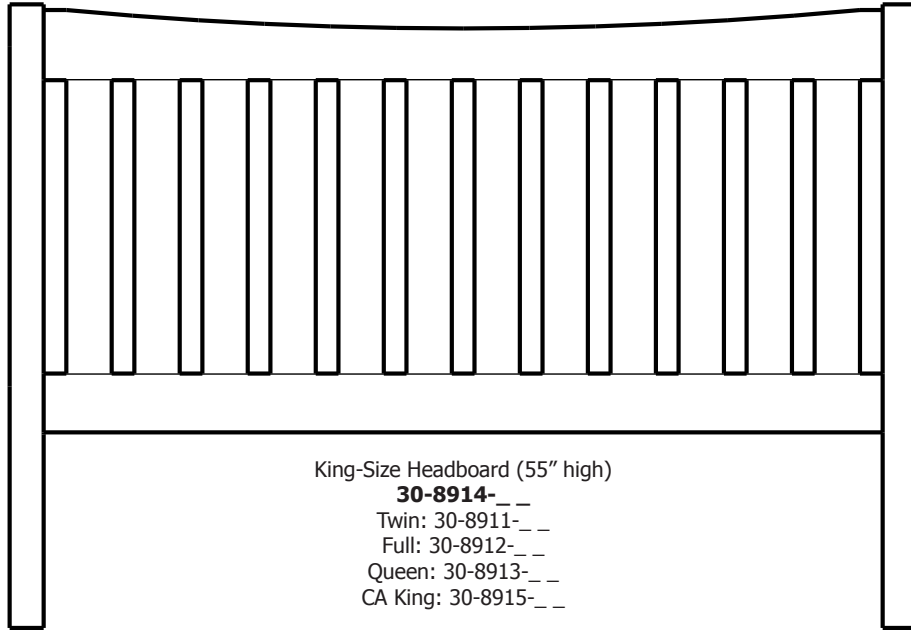

Alternate Beds

Bedfort – Frame Bed