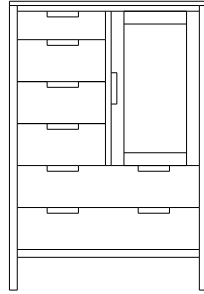

Mid Century – Armoires, Wardrobes & Mirrors

2 adj shelves
35x18x50
31-1710-__

2 adj shelves & 1 pole
35x18x50
31-1750-__
25" Deep: 31-1790-__
Wardrobe: 31-1780-__

1 wardrobe pole
Wardrobes - 25" Deep
All Two-Door Armoires Can Be
Ordered With Full Length Doors.