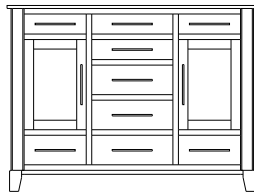

1 adj shelf per door
63x19x46
35-4249-__
Double Deep: 35-4235-__