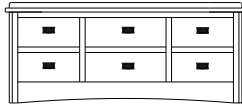

Mission Collection

Mission – Triple Dressers

60x19x25
35-3106-__