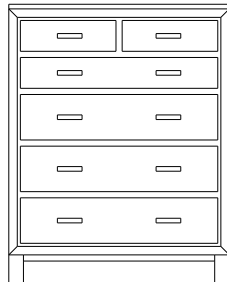

37x18x47
33-1976-__