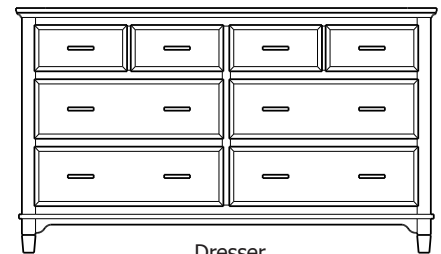

Wardrobe
40x25x67
31-5882-__

Dresser
73x19x40
35-5887-__

Mirror
42x1x41
39-5816-__

Mirror
58x1x40
39-5807-__

Retail Catalog
Estate – Case Goods

ProdCode	Item	Dimensions			Drawers	Additional Features	Price	
		W	D	H	Total		Oak, Cherry & Maple	QS White Oak
37-5805-__	Nightstand	23	19	29	3	3 Drawers	2,104.00	2,526.00
37-5804-__	Nightstand	28	19	32	1	1 Large Drawer (20 1/4" w x 14" h Opening)	2,104.00	2,526.00
37-5814-__	Nightstand	28	19	32	3	2 Large Drawers, 1 Small Drawer	2,310.00	2,772.00
37-5852-__	Nightstand	28	19	35	1	1 Door Hinged Right	2,887.00	3,468.00
37-5862-__	Nightstand	28	19	35	1	1 Door Hinged Left	2,887.00	3,468.00
33-5805-__	Chest	40	19	51	5	5 Large Drawers	4,286.00	5,144.00
33-5828-__	Chest	35	19	48	6	4 Large Drawers, 2 Small Drawers	3,938.00	4,726.00
33-5827-__	Chest	40	19	57	7	5 Large Drawers, 2 Small Drawers	4,968.00	5,962.00
35-5863-__	Media Dresser	49	19	40	2	2 Large Drawers, Hole in back panel for cords	3,318.00	3,982.00
35-5837-__	Dresser	64	19	40	8	4 Large Drawers, 4 Small Split Drawers	5,166.00	6,200.00
35-5887-__	Dresser	73	19	40	8	4 Large Drawers, 4 Small Split Drawers	6,152.00	7,384.00
35-5838-__	Dresser	73	19	41	8	6 Large Drawers, 2 Small Drawers	5,659.00	6,794.00
35-5859-__	Dresser	73	19	41	9	6 Large Drawers, 3 Small Drawers	5,685.00	6,825.00
31-5812-__	Armoire	40	19	67	7	7 Drawers, 1 Door (15" w x 40" h Opening)	5,896.00	7,076.00
31-5852-__	Armoire	40	19	67	2	2 Drawers, Wrap-Around Doors (32" w x 40" h Opening)	6,108.00	7,331.00
31-5882-__	Wardrobe	40	25	67		2 Full Length Doors (32" w x 60" h Opening)	6,578.00	7,894.00
39-5816-__	Mirror	42	1	41		Tall Medium	1,197.00	1,439.00
39-5807-__	Mirror	58	1	40		Tall Wide	1,325.00	1,593.00