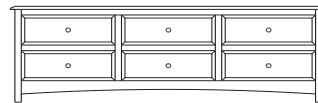

68x19x24
35-3346-__