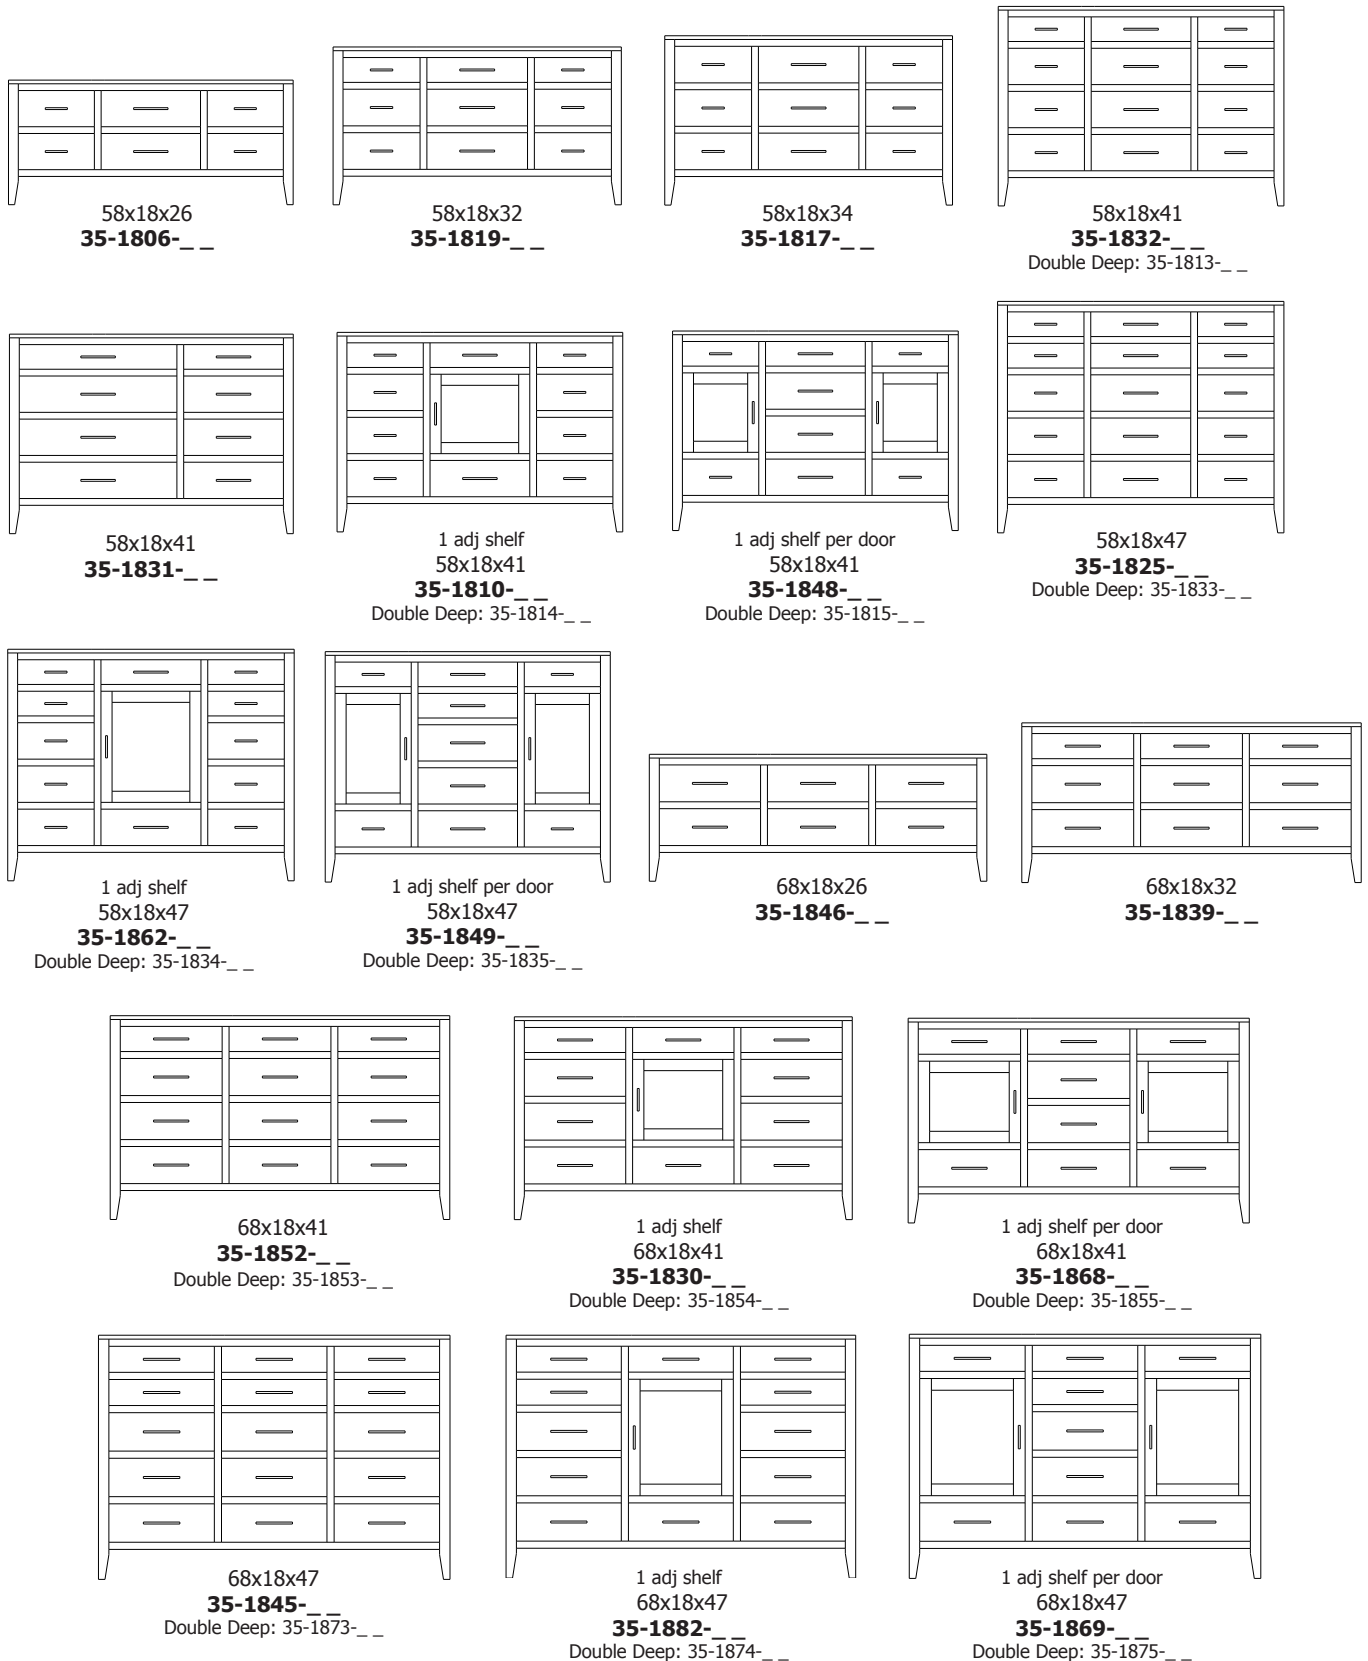

Brighton Collection

Brighton – Triple Dressers

When ordering furniture in this collection, **H (Handles Only)** or **K (Knobs Only)** must be specified at the end of the hardware code. **HK (Handles and Knobs)** may not be specified. Please see notes in front of catalog for additional details.