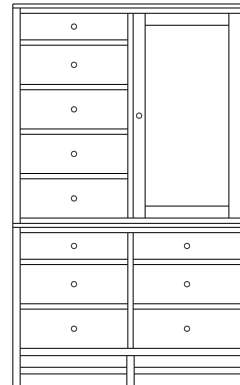

2 adj shelves
45x18x71
31-6516-__