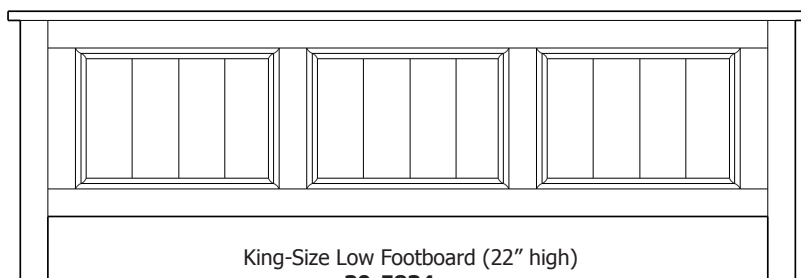

King-Size Low Footboard (22" high)

30-5834-__

Twin: 30-5831-__

Full: 30-5832-__

Queen: 30-5833-__

CA King: 30-5835-__