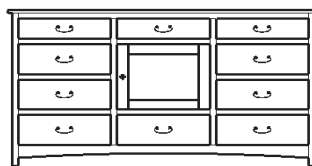

1 adj shelf
68x19x39
35-3430-__
Double Deep: 35-3454-__