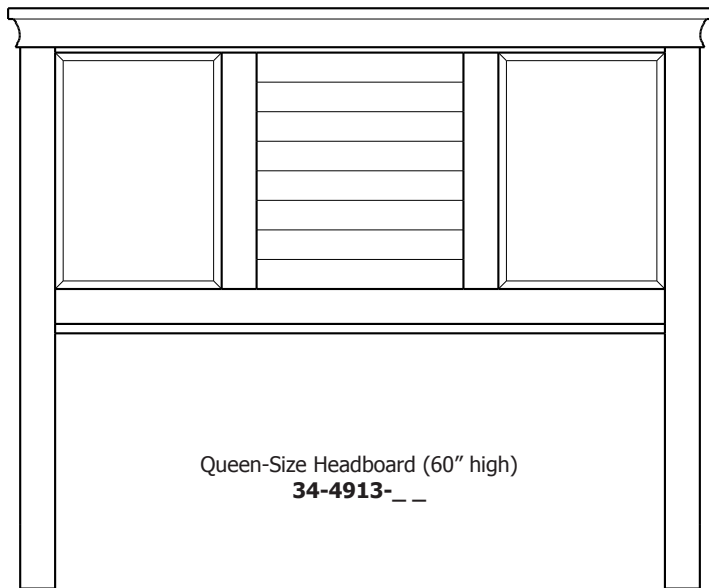

Queen-Size Headboard (60" high)
34-4913-__