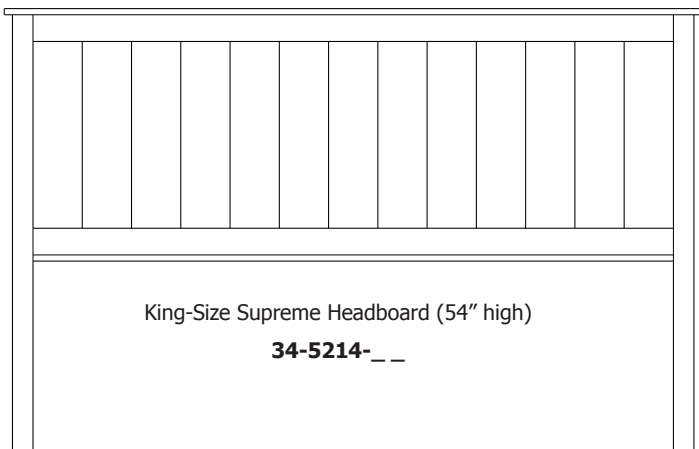

*Twin-Size has drawer(s) and door on 1 side. When ordering, please specify which side of the bed the customer wants the drawer(s) and door to be on. When looking at the headboard from the foot of the bed, specify **LSF** (left side facing) or **RSF** (right side facing).

King-Size Supreme Headboard (54" high)

34-5214-__