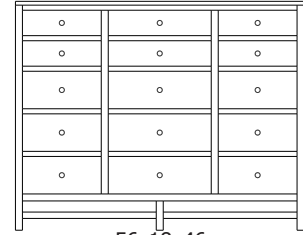

56x18x46
35-6525-__
Double Deep: 35-6533-__