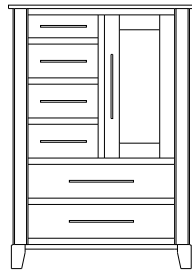

Metropolitan – Armoires, Wardrobes & Mirrors

2 adj shelves
41x19x58
31-4210-__

2 adj shelves & 1 pole
41x19x58
31-4250-__
25" Deep: 31-4290-__
Wardrobe: 31-4280-__

1 wardrobe pole
Wardrobes - 25" Deep
All Two-Door Armoires Can Be
Ordered With Full Length Doors.