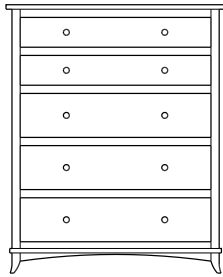

37x20x48
33-4365-__