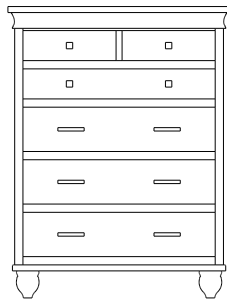

38x19x49
33-4976-__