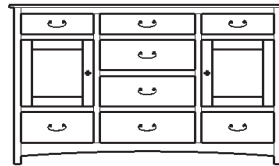

1 adj shelf per door
59x19x39
35-3448-__
Double Deep: 35-3415-__