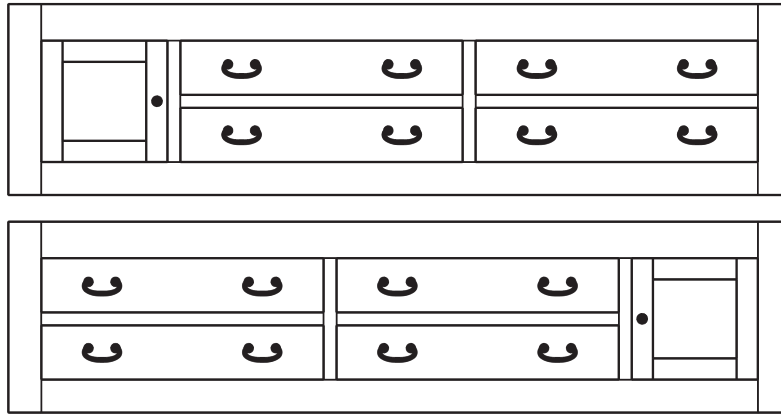

Treasure Collection

Treasure – Captain’s Beds

Please refer to the *Simplicity* section for color photos.

Queen-size Captain's Bed Drawer Bank with 2 -30" Deep Drawers & 1 Door on the Right Side.
Queen-Size Captain's Bed Drawer Bank with 4 – 30" Drawers & 1 Door on Left Side.