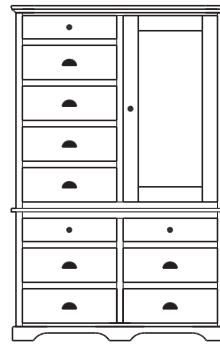

2 adj shelves
47x19x72
31-3516-__