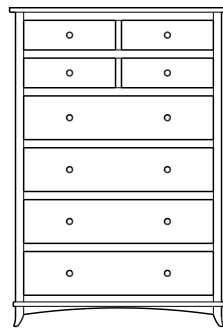

37x20x57
33-4368-__