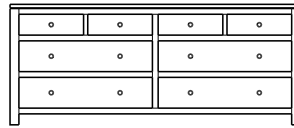

70x18x29
35-3628-__