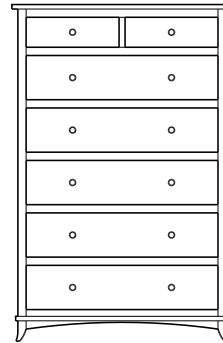

37x20x59
33-4327-__