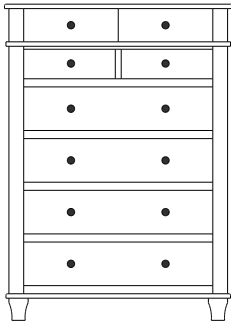

39x19x54
33-5668-__