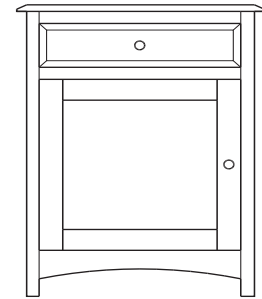

1 adj shelf
25x19x30
37-3321-__

25x19x30
37-3313-__

25x19x32
37-3303-__

1 adj shelf
25x19x32
37-3352-__

1 adj shelf
25x19x32
37-3362-__

Retail Catalog

Simplicity – Nightstands

ProdCode	Item	Dimensions			Drawers					Additional Features	Price	
		W	D	H	Total	Large	Small	Large Split	Small Split		Oak, Cherry & Maple	QS White Oak
37-3301-__	Nightstand	21	19	28	1		1			15" w x 17" h Opening	1,382.00	1,659.00
37-3371-__	Nightstand	20	19	30	1		1			1 Door Hinged Right (15" w x 16" h Inside)	1,778.00	2,134.00
37-3381-__	Nightstand	20	19	30	1		1			1 Door Hinged Left (15" w x 16" h Inside)	1,778.00	2,134.00
37-3302-__	Nightstand	25	19	24	2	2					1,611.00	1,936.00
37-3304-__	Nightstand	25	19	30	1	1				1 Large Drawer (20 1/4" w x 14" h Opening)	1,778.00	2,134.00
37-3321-__	Nightstand	25	19	30	1		1			2 Doors (20" w x 16" h Inside)	2,095.00	2,517.00
37-3313-__	Nightstand	25	19	30	3	2	1				1,840.00	2,209.00
37-3303-__	Nightstand	25	19	32	3	2	1			Pullout Shelf	2,082.00	2,500.00
37-3352-__	Nightstand	25	19	32	1		1			1 Door Hinged Right (20" w x 18" h Inside)	2,288.00	2,746.00
37-3362-__	Nightstand	25	19	32	1		1			1 Door Hinged Left (20" w x 18" h Inside)	2,288.00	2,746.00
Optional Electrical Outlet												
88-9350-00	Electrical Outlet	Component is located on the back of the piece, Top-Center									220.00	