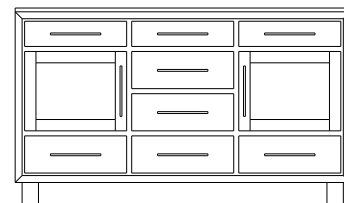

1 adj shelf per door
66x18x40
35-6668-__
Double Deep: 35-6655-__