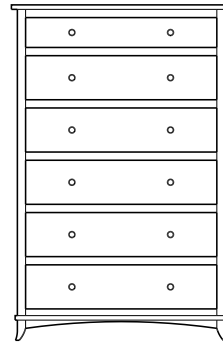

37x20x59
33-4336-__