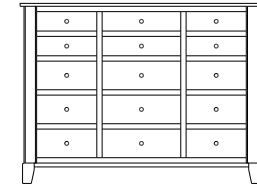

63x19x46
35-3725-__
Double Deep: 35-3733-__