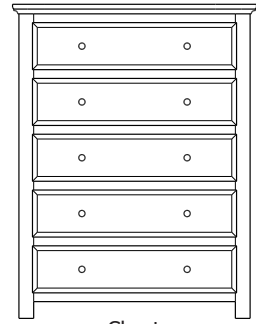

Chest
40x19x51
33-6005-__