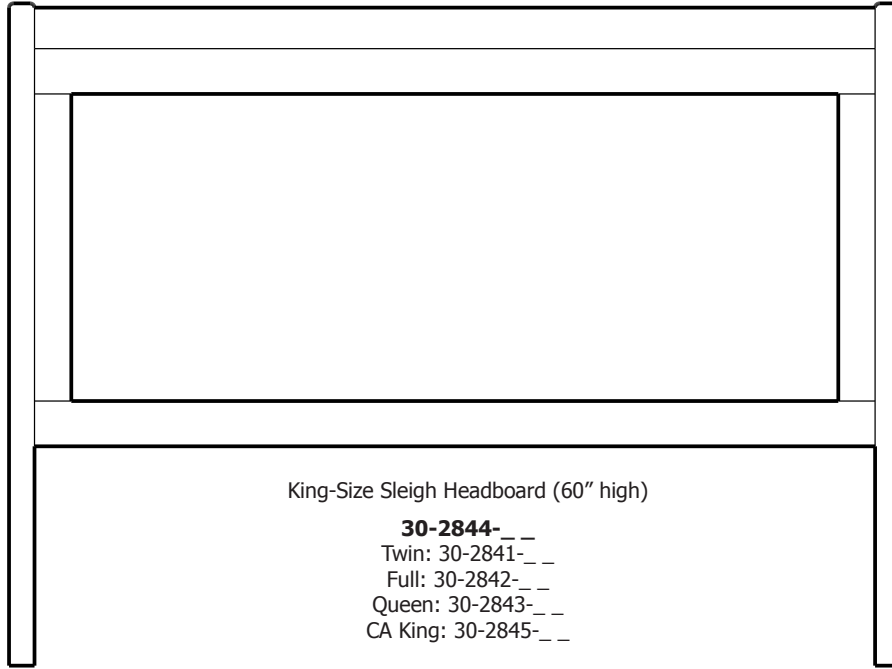

Lewiston Collection

Lewiston Single Panel – Fabric Sleigh Beds