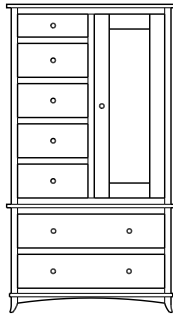

Holmes – Armoires, Wardrobes & Mirrors

2 adj shelves
37x20x59
31-4310-__

2 adj shelves & 1 pole
37x20x59
31-4350-__
26" Deep: 31-4390-__
Wardrobe: 31-4380-__

1 wardrobe pole
Wardrobes - 26" Deep
All Two-Door Armoires Can Be
Ordered With Full Length Doors.