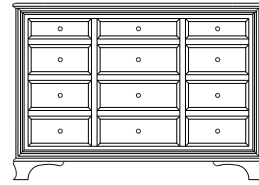

62x19x43
35-4032-__
Double Deep: 35-4013-__