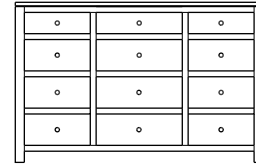

58x18x38
35-3632-__
Double Deep: 35-3613-__