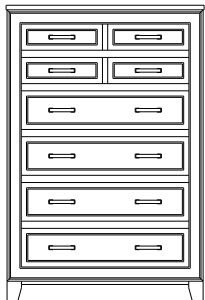

38x19x57
33-5168-__