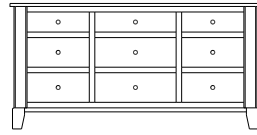

63x19x31
35-3719-__