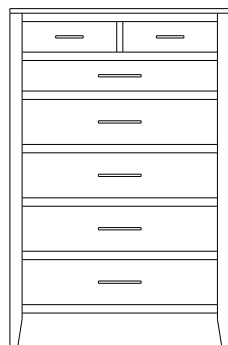

36x18x56
33-1877-__