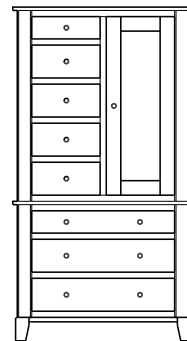

2 adj shelves
41x19x75
31-3713-__