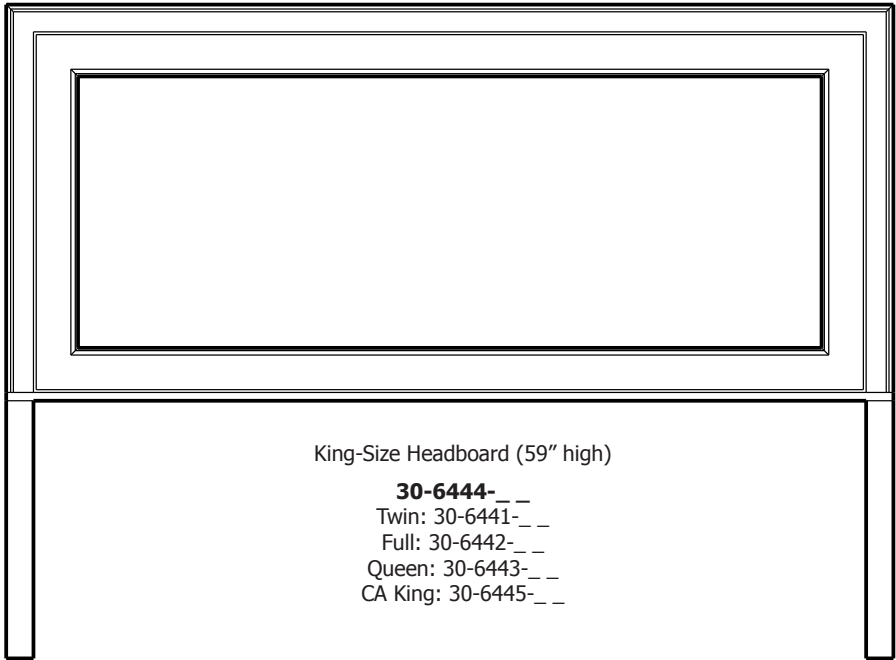

Summerville Collection

Summerville Single Panel – Fabric Frame Beds