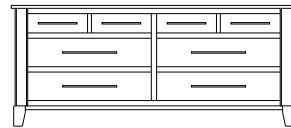

74x19x31
35-4228-__