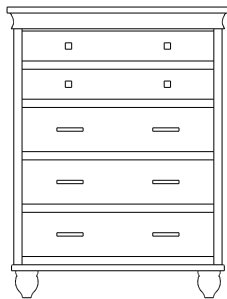

38x19x49
33-4965-__