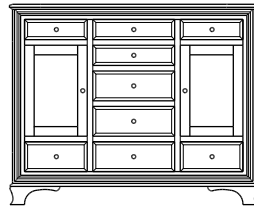

1 adj shelf per door
62x19x49
35-4049-__
Double Deep: 35-4035-__