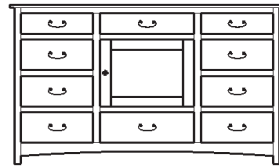

1 adj shelf
59x19x39
35-3410-__
Double Deep: 35-3414-__