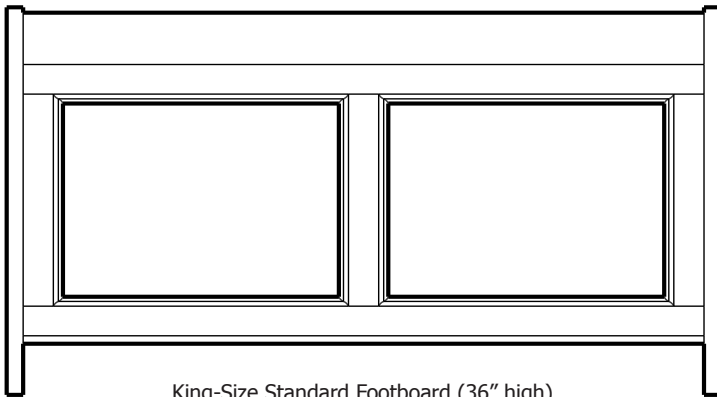

King-Size Standard Footboard (36" high)

30-8024-__

Twin: 30-8021-__

Full: 30-8022-__

Queen: 30-8023-__

CA King: 30-8025-__