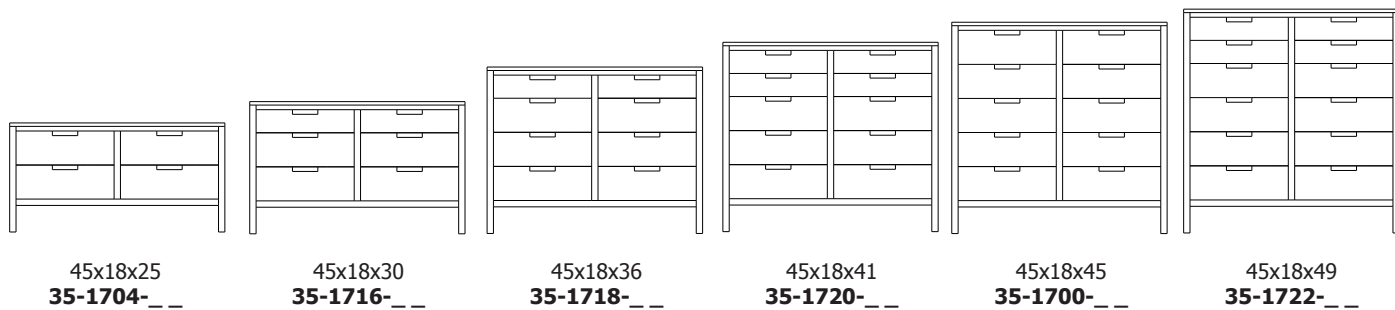

Mid Century Collection

Mid Century – Double Dressers

This collection requires no hardware.

When **H (Handles Only)** or **K (Knobs Only)** are specified they will be installed on flat fronts. **HK (Handles and Knobs)** is not available.