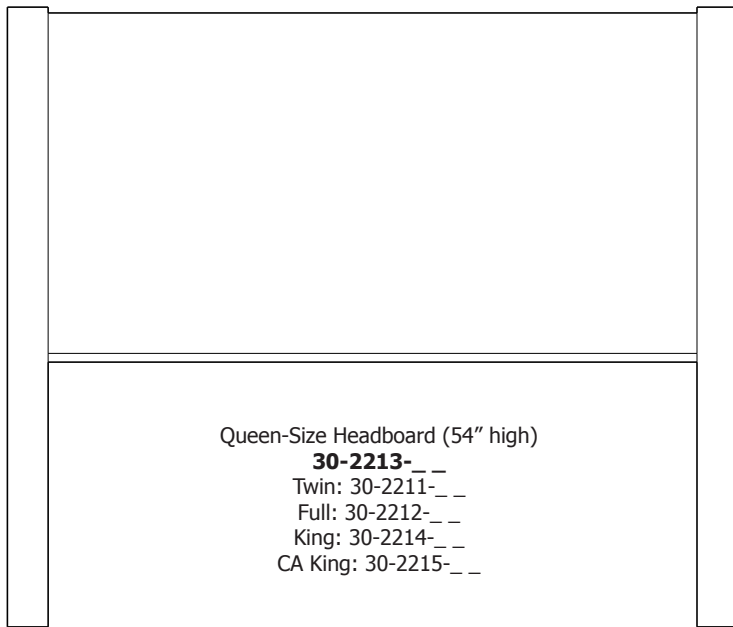

Cabin Collection

Cabin – Frame Bed

Queen-Size Headboard (54" high)

30-2213-__

Twin: 30-2211-__

Full: 30-2212-__

King: 30-2214-__

CA King: 30-2215-__