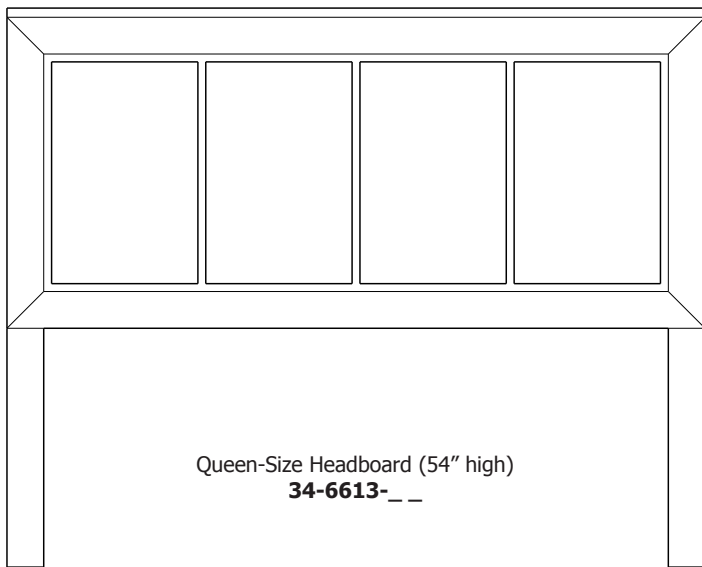

Queen-Size Headboard (54" high)
34-6613-__