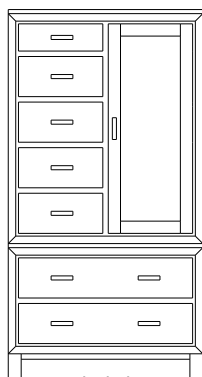

2 adj shelves
37x19x67
31-1912-__