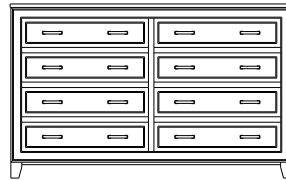

71x19x44
35-5158-__