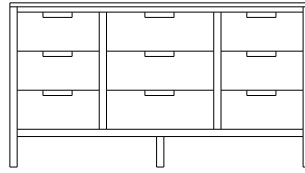

56x18x32
35-1717-__