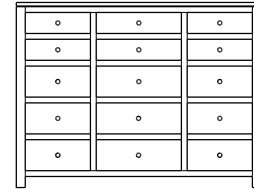

58x18x44
35-3625-__
Double Deep: 35-3633-__