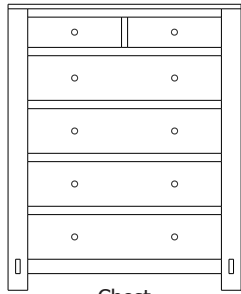

Chest
34x18x48
33-2328-__