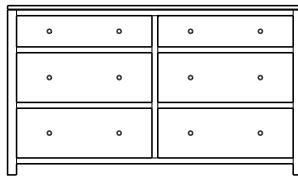

70x18x40
35-3656-__