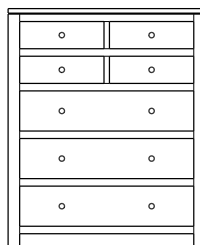

36x18x44
33-3667-__