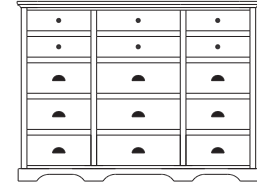

59x19x44
35-3525-__
Double Deep: 35-3533-__