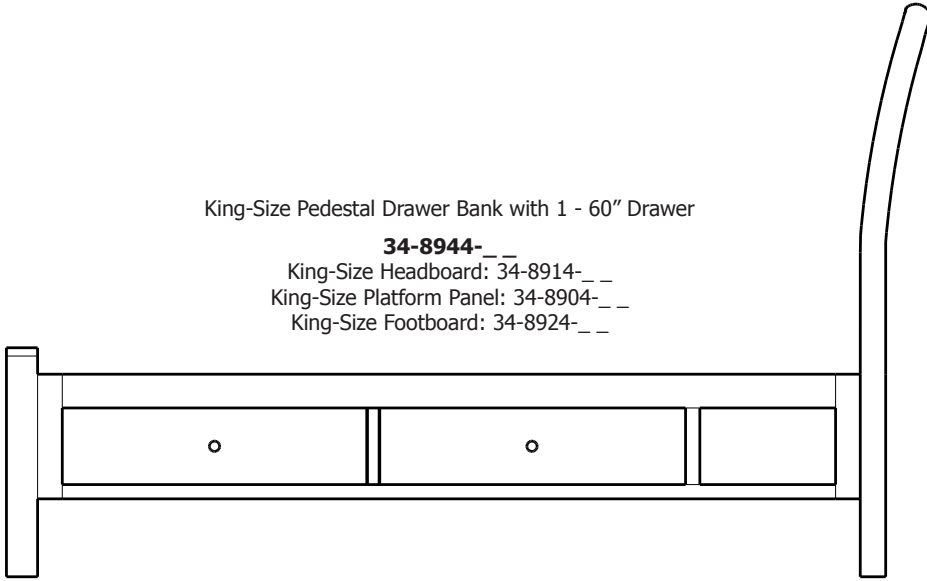

King-Size Pedestal Drawer Bank with 1 - 60" Drawer

34-8944-__

King-Size Headboard: 34-8914-__
 King-Size Platform Panel: 34-8904-__
 King-Size Footboard: 34-8924-__

The wide drawer is constructed to appear as though it is 2 drawers, though it is just 1 - 60" wide drawer.