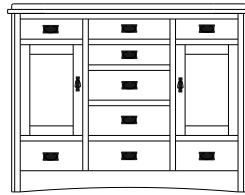

1 adj shelf per door
60x19x47
35-3149-__
Double Deep: 35-3135-__