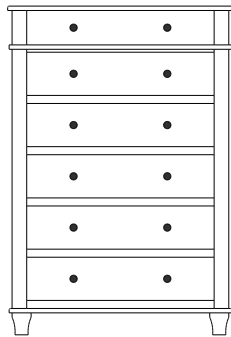

39x19x56
33-5636-__