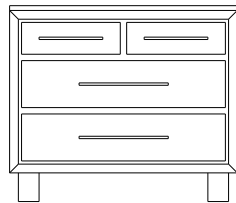

37x18x32
33-6624-__