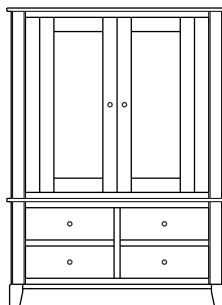

2 adj shelves & 1 pole
50x19x68
31-3754-__
25" Deep: 31-3794-__
Wardrobe: 31-3784-__