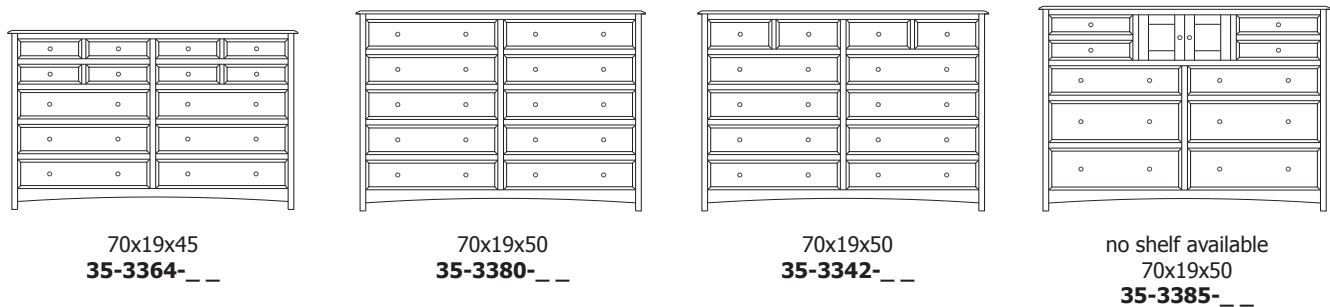

Simplicity Collection

Simplicity – Double Dressers