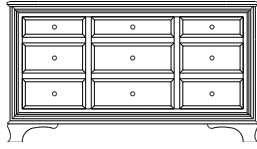

62x19x34
35-4019-__