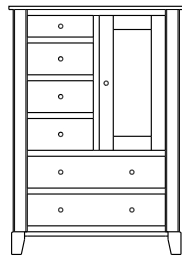

Cosmopolitan – Armoires, Wardrobes & Mirrors

2 adj shelves
41x19x58
31-3710-__

2 adj shelves & 1 pole
41x19x58
31-3750-__
25" Deep: 31-3790-__
Wardrobe: 31-3780-__

1 wardrobe pole
Wardrobes - 25" Deep
All Two-Door Armoires Can Be
Ordered With Full Length Doors.