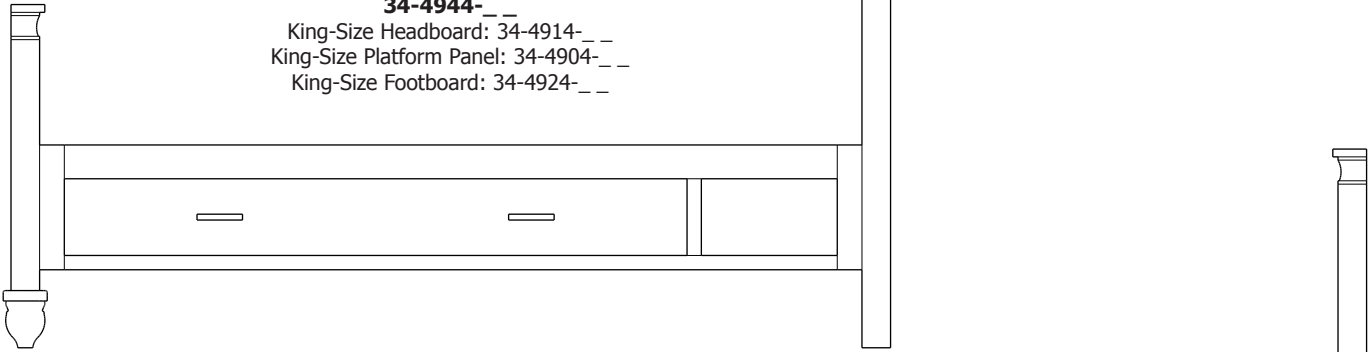

Cottage Collection

Cottage – Supreme Pedestal Beds

The Pedestal Drawer Beds found on this page require both the headboard and footboard specified on this page. Beds must be purchased as a complete unit as shown.

King-Size Pedestal Drawer Bank with 1 - 60" Drawer

34-4944-__

King-Size Headboard: 34-4914-__
King-Size Platform Panel: 34-4904-__
King-Size Footboard: 34-4924-__

King-Size Pedestal Drawer Bank with 2 - 30" Drawers