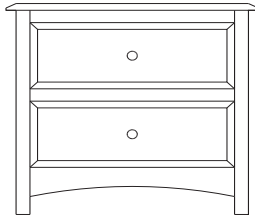

25x19x24
37-3302-__