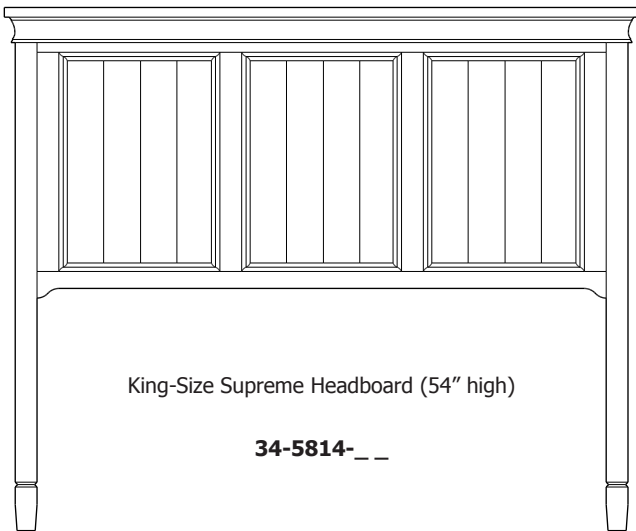

King-Size Supreme Headboard (54" high)

34-5814-__