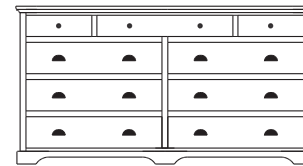

70x19x37
35-3559-__