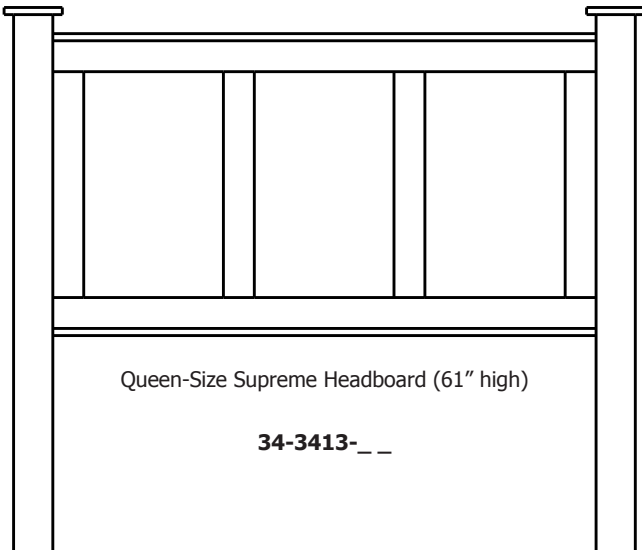

Queen-Size Supreme Headboard (61" high)

34-3413-__