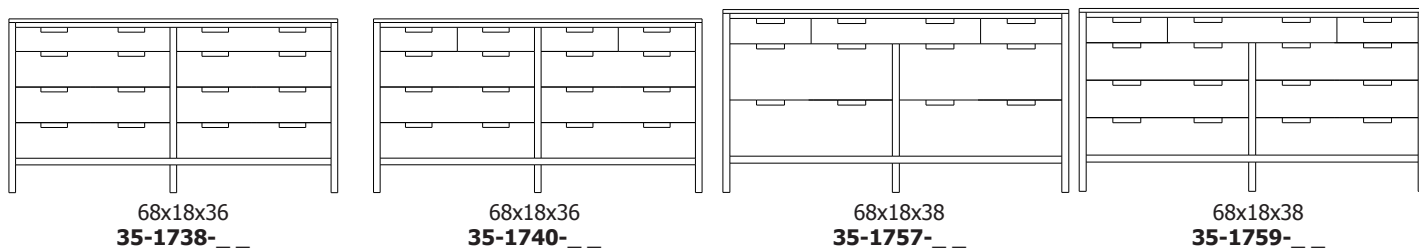

Mid Century Collection

Mid Century – Double Dressers

This collection requires no hardware.

When **H (Handles Only)** or **K (Knobs Only)** are specified they will be installed on flat fronts. **HK (Handles and Knobs)** is not available.