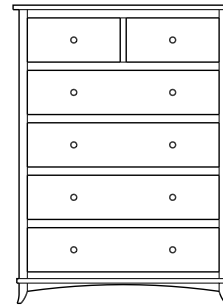

37x20x53
33-4326-__