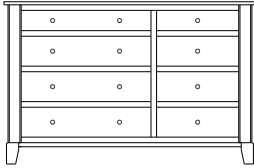

63x19x40
35-3731-__