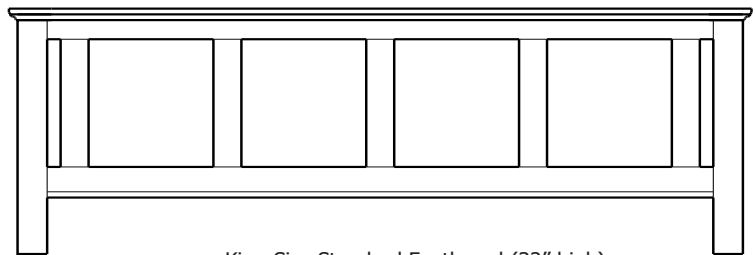

King-Size Standard Footboard (32" high)

30-3524-__
Twin: 30-3521-__
Full: 30-3522-__
Queen: 30-3523-__
CA King: 30-3525-__