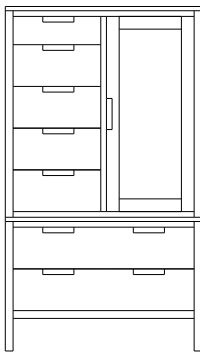

Mid Century – Armoires, Wardrobes & Mirrors

2 adj shelves
35x18x50
31-1710-__

2 adj shelves & 1 pole
35x18x50
31-1750-__
25" Deep: 31-1790-__
Wardrobe: 31-1780-__

1 wardrobe pole
Wardrobes - 25" Deep
All Two-Door Armoires Can Be
Ordered With Full Length Doors.