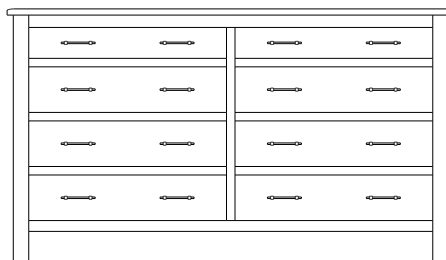

Dresser
73x19x42
35-5938-__