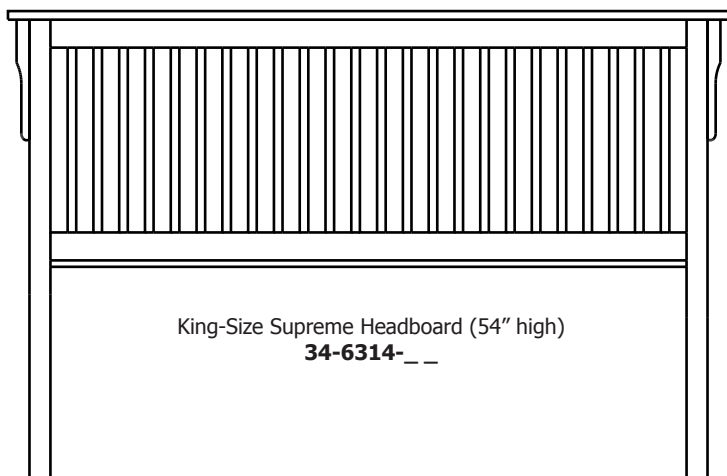

34-6334-__

King-Size Headboard: 34-56314-__

King-Size Platform Panel: 34-6304-__

King-Size Footboard: 34-6324-__

King-Size Supreme Headboard (54" high)

34-6314-__

King-Size Supreme Footboard (22" high)

34-6324-__