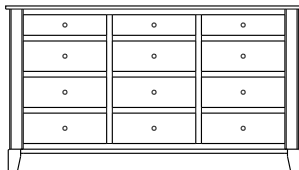

72x19x40
35-3752-__
Double Deep: 35-3753-__