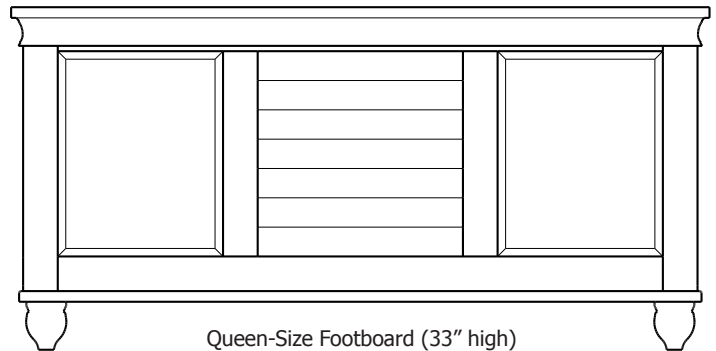

Queen-Size Headboard (60" high)
34-4913-__

Queen-Size Footboard (33" high)
34-4923-__

CTP6

When ordering furniture in this collection, **H (Handles Only)**, **K (Knobs Only)**, or **HK (Handles and Knobs)** must be specified at the end of the hardware code. When ordering **HK (Handles and Knobs)**, Handle and Knob locations will be **only** as shown on the Line Art drawings. Please see notes in front of catalog for additional details.