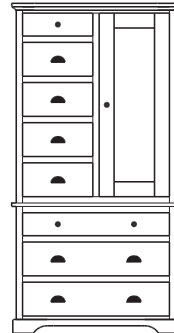

2 adj shelves
37x19x72
31-3513-__