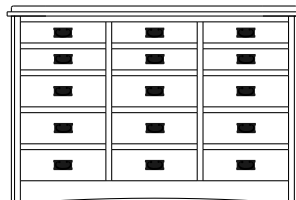

70x19x47
35-3145-__
Double Deep: 35-3173-__