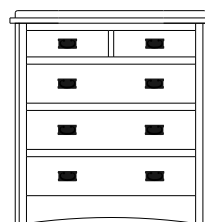

38x19x40
33-3125-__