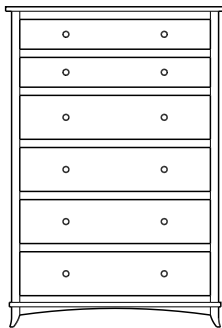

37x20x57
33-4346-__