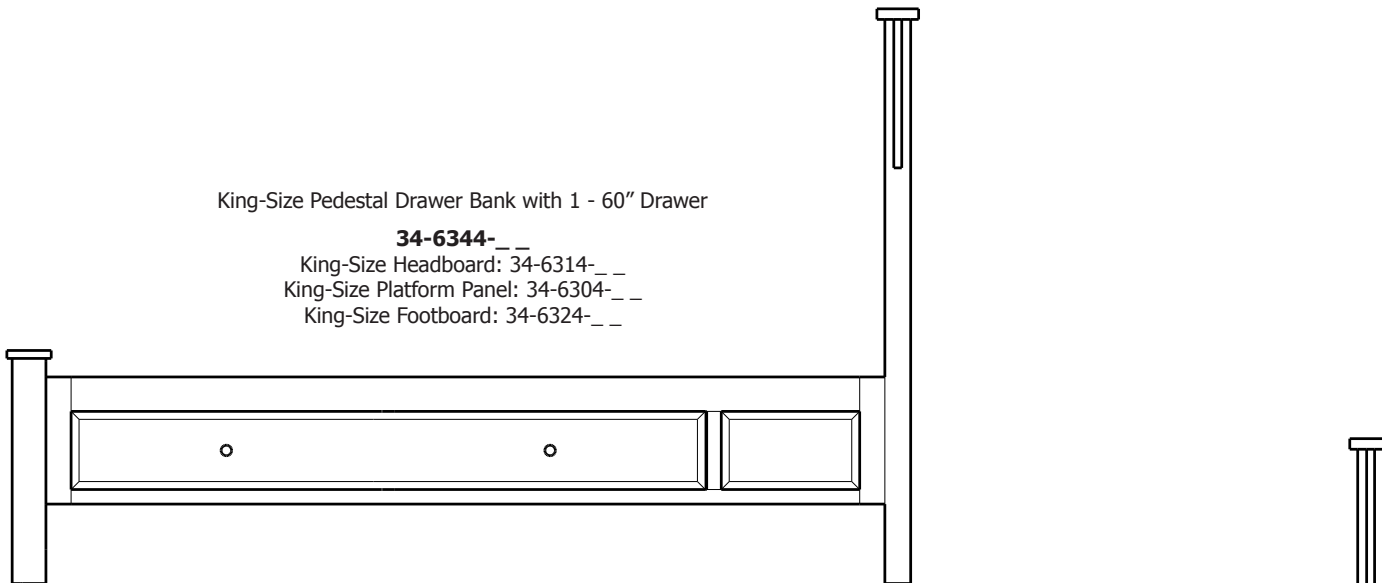

King-Size Pedestal Drawer Bank with 1 - 60" Drawer

34-6344-__

King-Size Headboard: 34-6314-__

King-Size Platform Panel: 34-6304-__

King-Size Footboard: 34-6324-__

King-Size Pedestal Drawer Bank with 2 - 30" Drawers