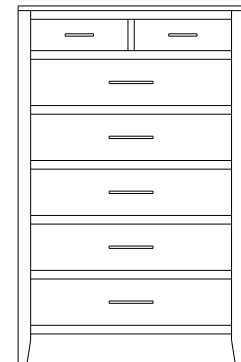

36x18x58
33-1827-__