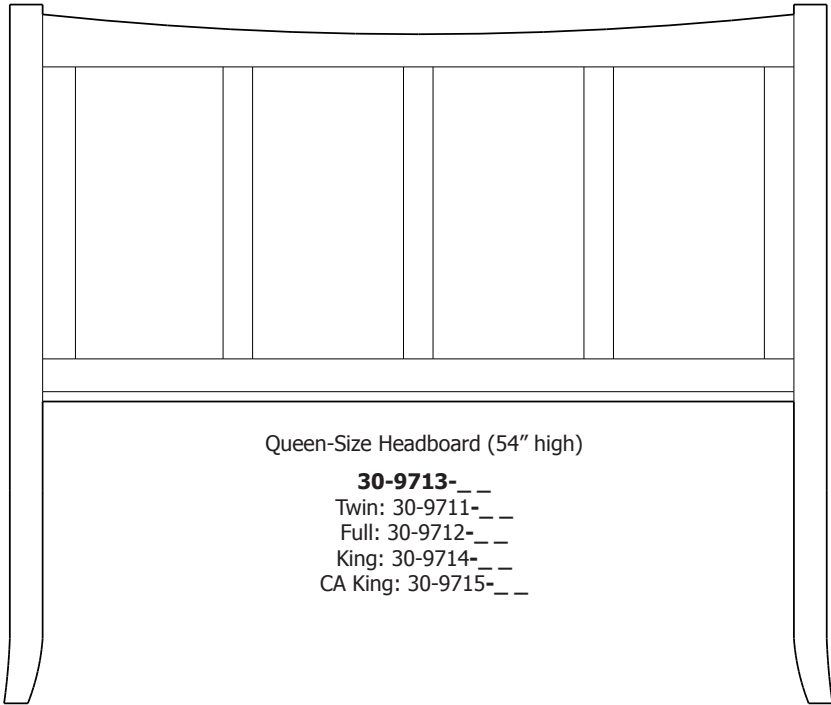

Queen Pedestal Bed
w/ 60" Drawers (1 per side)
Drawer Banks – 32-4383
Platform – 32-4393
Footboard Panel – 32-4323

Line Art & Prices

Holmes Collection

Holmes Panel – Frame Bed

Retail Catalog

Holmes Panel – Frame Beds