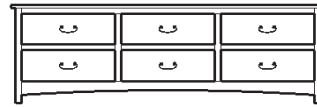

68x19x24
35-3446-__