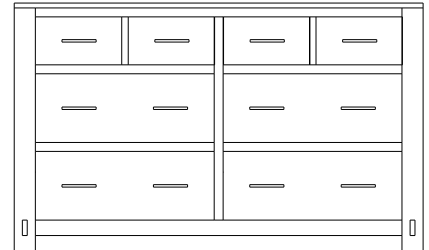

Dresser
63x18x39
35-2287-__