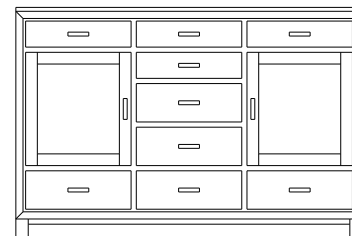

66x18x47
35-1945-__
Double Deep: 35-1973-__

1 adj shelf
66x18x47
35-1982-__
Double Deep: 35-1974-__

1 adj shelf per door
66x18x47
35-1969-__
Double Deep: 35-1975-__

When ordering furniture in this collection, **H (Handles Only)** or **K (Knobs Only)** must be specified at the end of the hardware code. **HK (Handles and Knobs)** may not be specified. Please see notes in front of catalog for additional details.