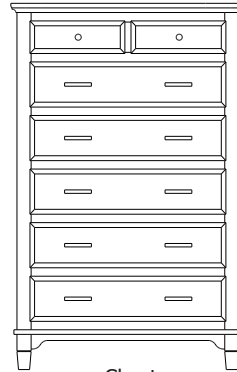

Chest
40x19x57
33-5827-__