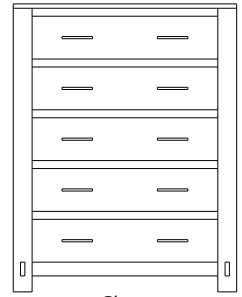

Chest
39x18x50
33-2205-__