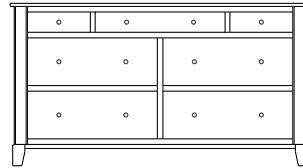

74x19x40
35-3757-__