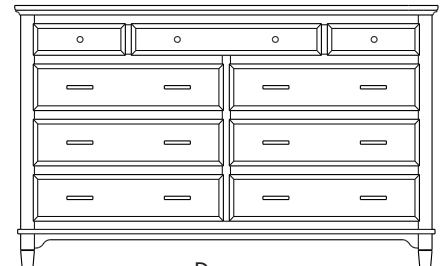

Dresser
73x19x41
35-5759-__