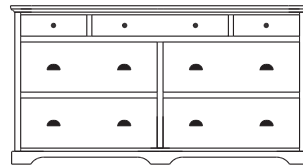

70x19x37
35-3557-__