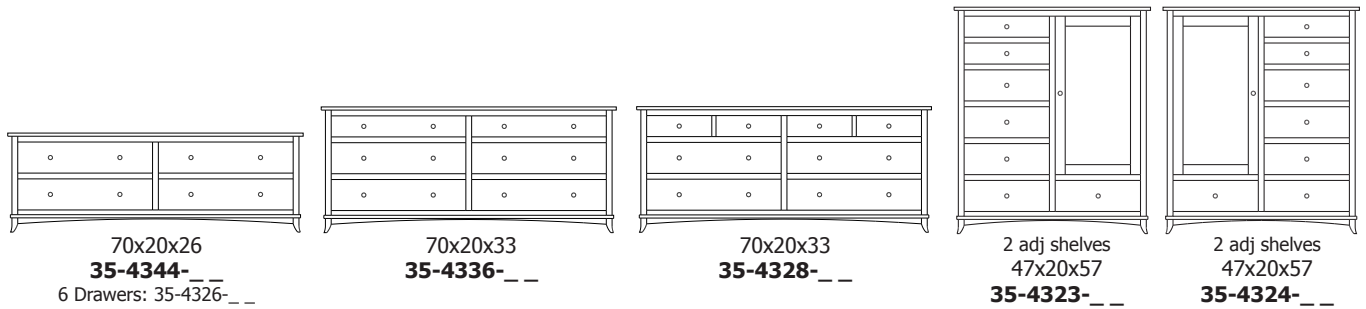

Holmes Collection

Holmes – Double Dressers