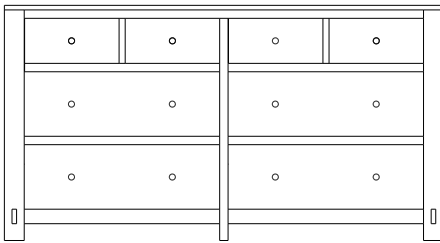

Dresser
72x18x39
35-2337-__