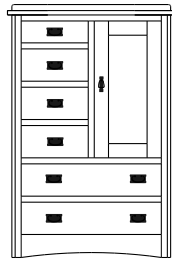

Mission Collection

Mission – Armoires, Wardrobes & Mirrors

2 adj shelves
38x19x58
31-3110-__

2 adj shelves & 1 pole
38x19x58
31-3150-__
25" Deep: 31-3190-__
Wardrobe: 31-3180-__

1 wardrobe pole
Wardrobes - 25" Deep
All Two-Door Armoires Can Be
Ordered With Full Length Doors.