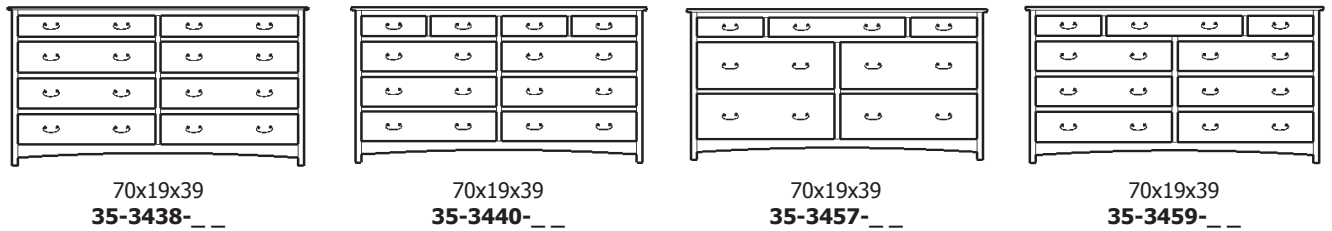

Treasure Collection

Treasure – Double Dressers

Retail Catalog

Treasure – Double Dressers

ProdCode	Item	Dimensions			Drawers					Additional Features	Price	
		W	D	H	Total	Large	Small	Large Split	Small Split		Oak, Cherry & Maple	QS White Oak
35-3404-__	Double Dresser	47	19	24	4	4					2,385.00	2,865.00
35-3416-__	Double Dresser	47	19	30	6	4	2				3,085.00	3,705.00
35-3418-__	Double Dresser	47	19	39	8	6	2				3,969.00	4,766.00
35-3420-__	Double Dresser	47	19	45	10	6	4				4,431.00	5,320.00
35-3400-__	Double Dresser	47	19	50	10	10					5,104.00	6,125.00
35-3422-__	Double Dresser	47	19	54	12	8	4				5,188.00	6,226.00
35-3444-__	Double Dresser	70	19	24	4	4					3,283.00	3,943.00
35-3426-__	Double Dresser	70	19	24	6	2		4			3,732.00	4,480.00
35-3436-__	Double Dresser	70	19	30	6	4	2				4,409.00	5,294.00
35-3428-__	Double Dresser	70	19	30	8	4			4		4,642.00	5,571.00
35-3423-__	Double Dresser	47	19	54	7	5	2			1 Door Hinged Right (20" w x 37" h Inside)	4,444.00	5,333.00
35-3424-__	Double Dresser	47	19	54	7	5	2			1 Door Hinged Left (20" w x 37" h Inside)	4,444.00	5,333.00
35-3438-__	Double Dresser	70	19	39	8	6	2				4,994.00	5,993.00
35-3440-__	Double Dresser	70	19	39	10	6			4		5,289.00	6,350.00
35-3457-__	Double Dresser	70	19	39	7	4			3	4 Deep Drawers	4,704.00	5,646.00
35-3459-__	Double Dresser	70	19	39	9	6			3		4,964.00	5,958.00
35-3456-__	Double Dresser	70	19	41	6	6				4 Deep Drawers	4,994.00	5,993.00
35-3458-__	Double Dresser	70	19	41	8	8					5,368.00	6,442.00
35-3460-__	Double Dresser	70	19	45	10	6	4				5,773.00	6,930.00
35-3472-__	Double Dresser	70	19	45	12	6	2		4		5,914.00	7,098.00
35-3464-__	Double Dresser	70	19	45	14	6			8		6,094.00	7,313.00
35-3480-__	Double Dresser	70	19	50	10	10					6,094.00	7,313.00
35-3442-__	Double Dresser	70	19	50	12	8		4			6,288.00	7,546.00
35-3485-__	Double Dresser	70	19	50	10	6			4	4 Deep Drawers, 2 Doors (22" w x 11" h Inside)	7,076.00	8,492.00