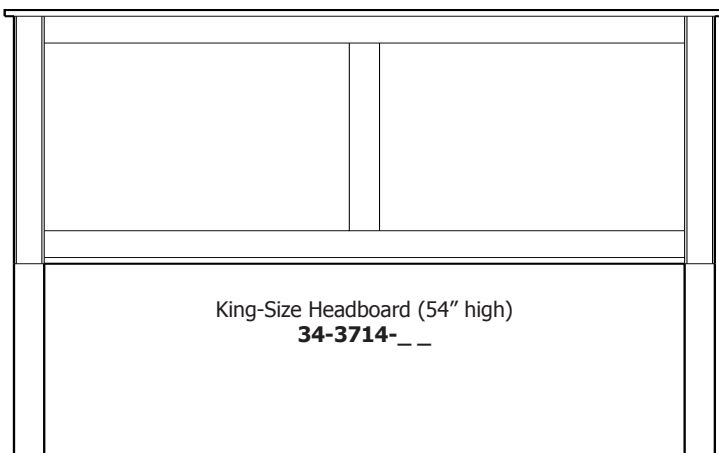

King-Size Headboard (54" high)

34-3714-__

King-Size Footboard (24" high)

34-3724-__

COP6

When ordering furniture in this collection, **H (Handles Only)** or **K (Knobs Only)** must be specified at the end of the hardware code. **HK (Handles and Knobs)** may not be specified.