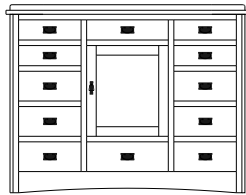

1 adj shelf
60x19x47
35-3162-__
Double Deep: 35-3134-__