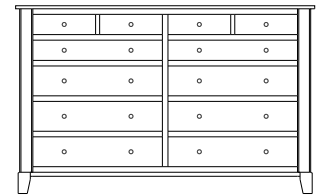

74x19x46
35-3772-__