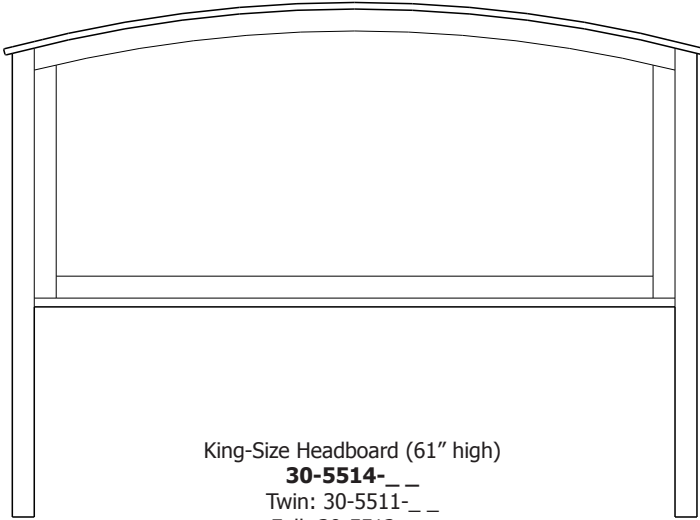

3-Drawer Nightstand
37-5513

CA4

Line Art & Prices

Carolina Collection

Carolina – Frame Beds and Bookcase Headboards

King-Size Headboard (61" high)

30-5514-__

Twin: 30-5511-__