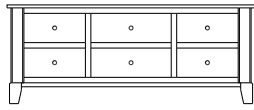

Cosmopolitan Collection

Cosmopolitan – Triple Dressers

63x19x25
35-3706-__