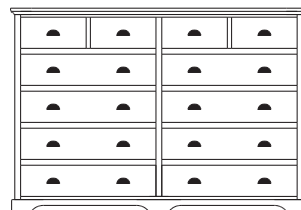

70x19x48
35-3542-__