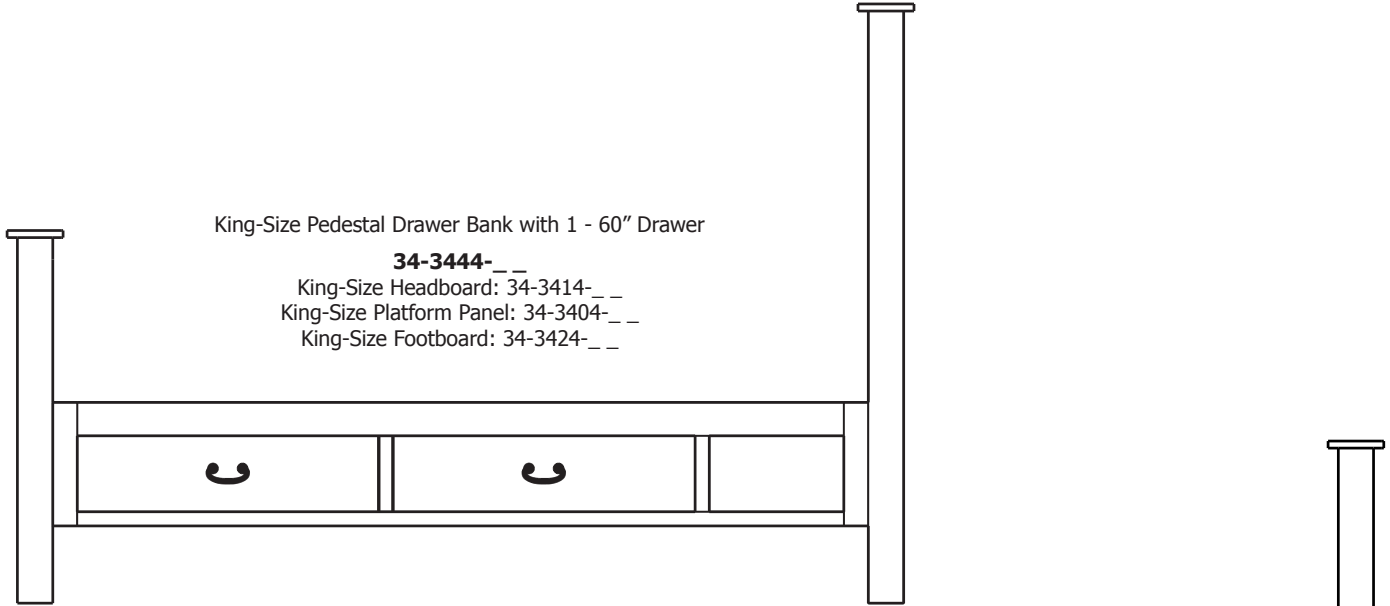

King-Size Pedestal Drawer Bank with 2 - 30" Drawers

Treasure Collection

Treasure – Supreme Pedestal Beds

The Pedestal Drawer Beds found on this page require both the headboard and footboard specified on this page. Beds must be purchased as a complete unit as shown.

King-Size Pedestal Drawer Bank with 1 - 60" Drawer

34-3444-__

King-Size Headboard: 34-3414-__

King-Size Platform Panel: 34-3404-__

King-Size Footboard: 34-3424-__