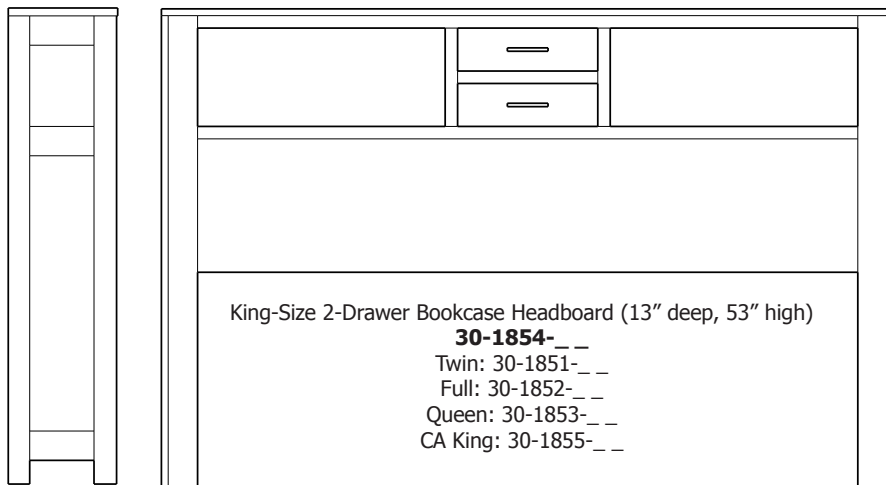

5-Drawer Chest
33-1805

**1-Drawer
Nightstand**
37-1804

Brighton Collection

BT4

Line Art & Prices

Brighton Collection

Brighton – Frame Beds and Bookcase Headboards

Retail Catalog