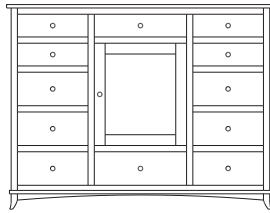

1 adj shelf
59x20x48
35-4362-__
Double Deep: 35-4334-__