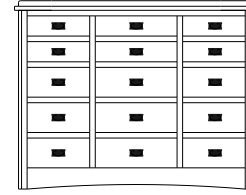

60x19x47
35-3125-__
Double Deep: 35-3133-__