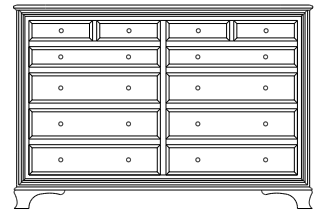

73x19x49
35-4072-__