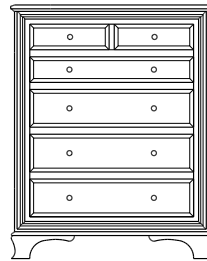

40x19x49
33-4076-__