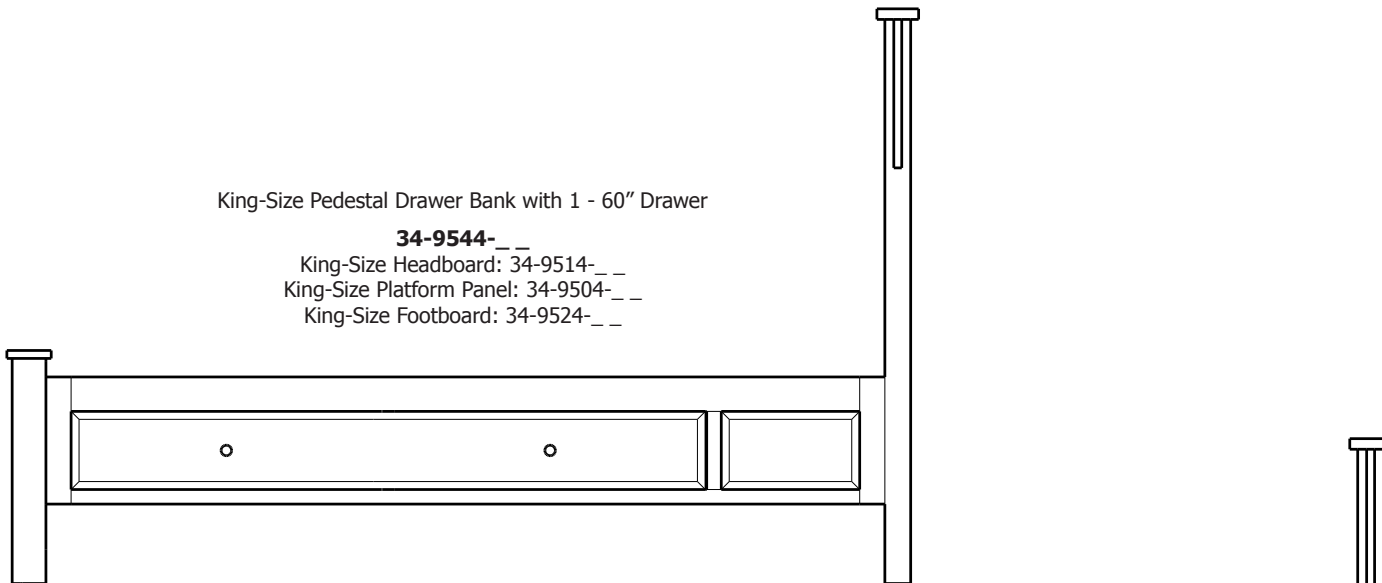

King-Size Pedestal Drawer Bank with 1 - 60" Drawer

34-9544-__

King-Size Headboard: 34-9514-__

King-Size Platform Panel: 34-9504-__

King-Size Footboard: 34-9524-__

King-Size Pedestal Drawer Bank with 2 - 30" Drawers