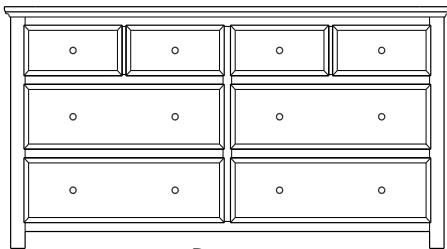

Dresser
73x19x40
35-6087-__