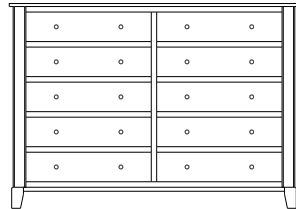

74x19x51
35-3780-__