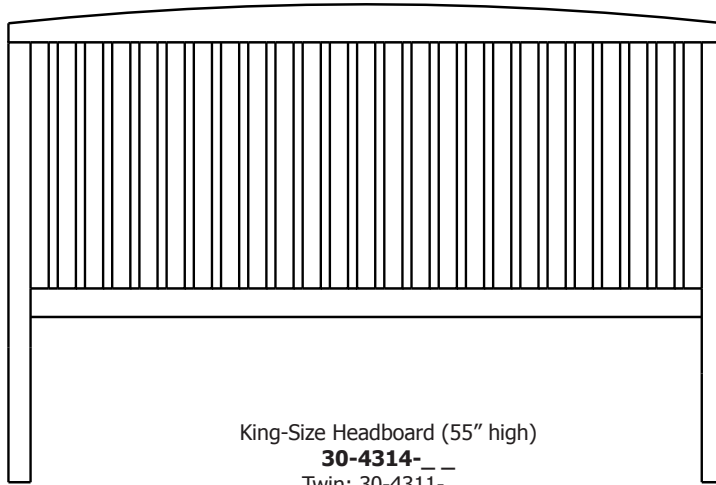

Holmes Collection

Holmes – Frame Bed and Bookcase Headboard

King-Size Headboard (55" high)

30-4314-__
Twin: 30-4311-__
Full: 30-4312-__
Queen: 30-4313-__
CA King: 30-4315-__