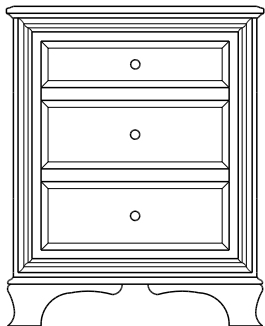

28x19x34
37-4013-__