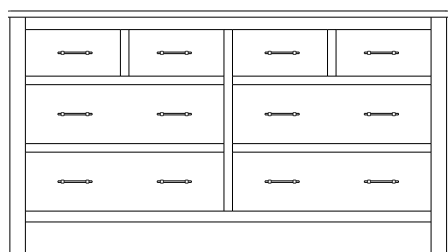

Dresser
73x19x42
35-5937-__