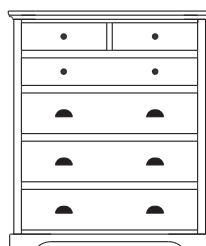

37x19x44
33-3576-__