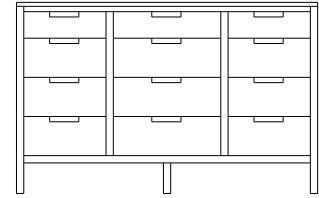

56x18x36
35-1732-__
Double Deep: 35-1713-__