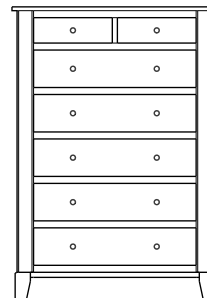

41x19x58
33-3727-__