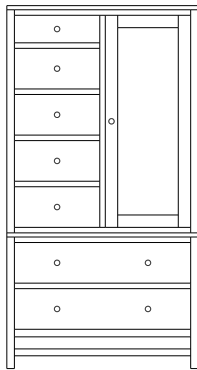

2 adj shelves
35x18x66
31-6512-__