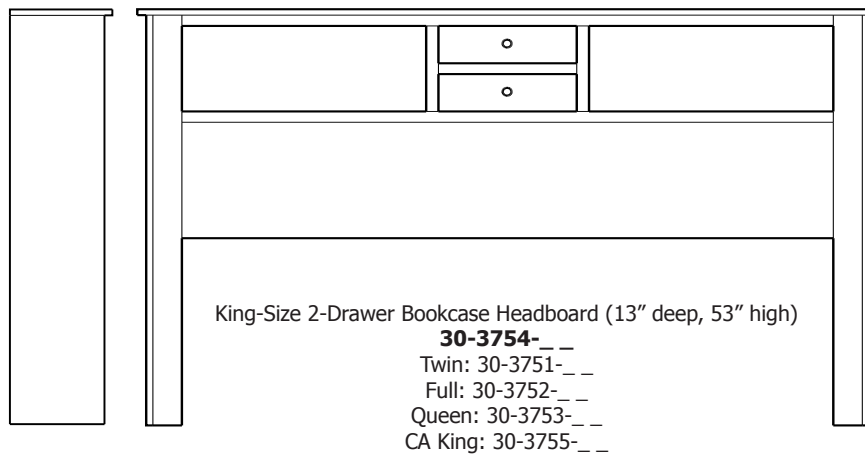

Queen Headboard – 30-3713

Queen Pedestal Bed
w/ 60" Drawers (1 per side)
Drawer Banks – 32-3783
Platform – 32-3793
Footboard Panel – 32-3723

Line Art & Prices

Cosmopolitan Collection

Cosmopolitan – Frame Bed and Bookcase Headboards