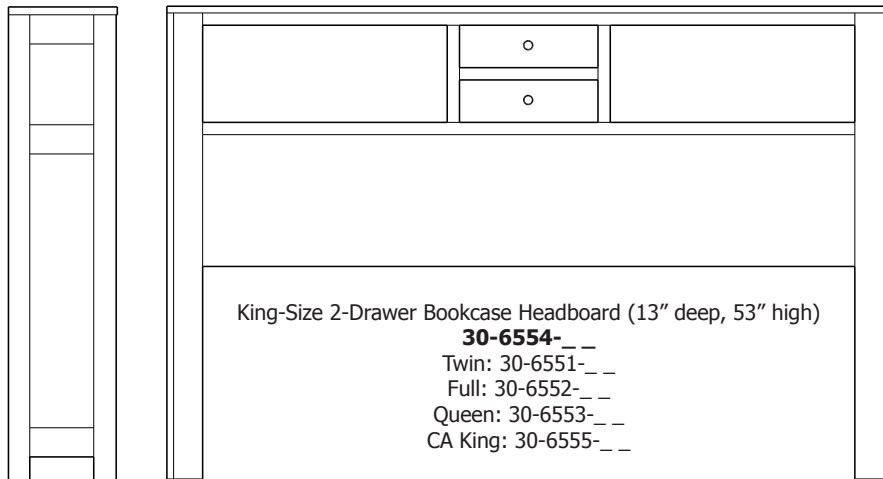

King-Size 2-Drawer Bookcase Headboard (13" deep, 53" high)

30-6554-__

Twin: 30-6551-__

Full: 30-6552-__

Queen: 30-6553-__

CA King: 30-6555-__

STP2

When ordering furniture in this collection, **H (Handles Only)** or **K (Knobs Only)** must be specified at the end of the hardware code. **HK (Handles and Knobs)** may not be specified. Please see notes in front of catalog for additional details.