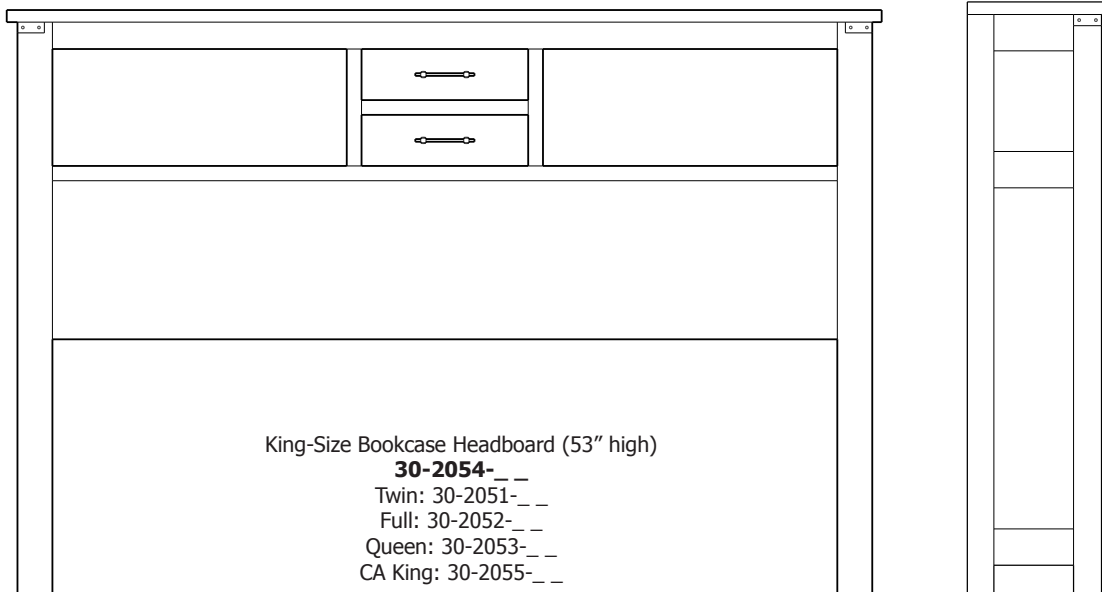

Greenfield Collection

Greenfield – Frame Bed

When ordering furniture in this collection, please specify metal corner wrap. Choose between **30-103 Matte Black** or **30-104 Hammered Iron**. They may not be mixed.

H (Handles Only) or **K (Knobs Only)** must be specified at the end of the hardware code. **HK (Handles and Knobs)** may not be specified.

Please see notes in front of catalog for additional details.