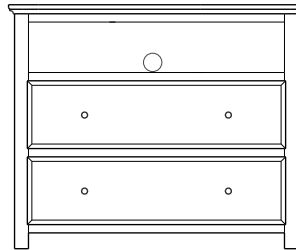

Media Dresser
49x19x40
35-6063-__