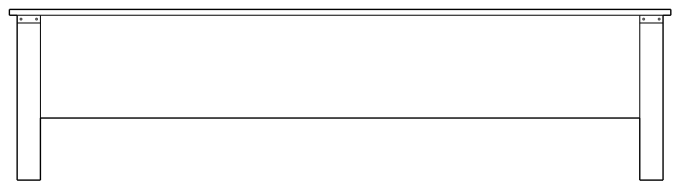

King-Size Supreme Footboard (22" high)

34-2024-__

When ordering furniture in this collection, please specify metal corner wrap. Choose between **30-103 Matte Black** or **30-104 Hammered Iron**. They may not be mixed.

H (Handles Only) or **K (Knobs Only)** must be specified at the end of the hardware code. **HK (Handles and Knobs) may not be specified.**

Please see notes in front of catalog for additional details.