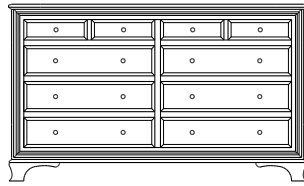

73x19x43
35-4040-__