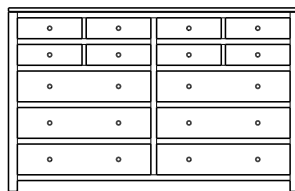

70x18x44
35-3664-__