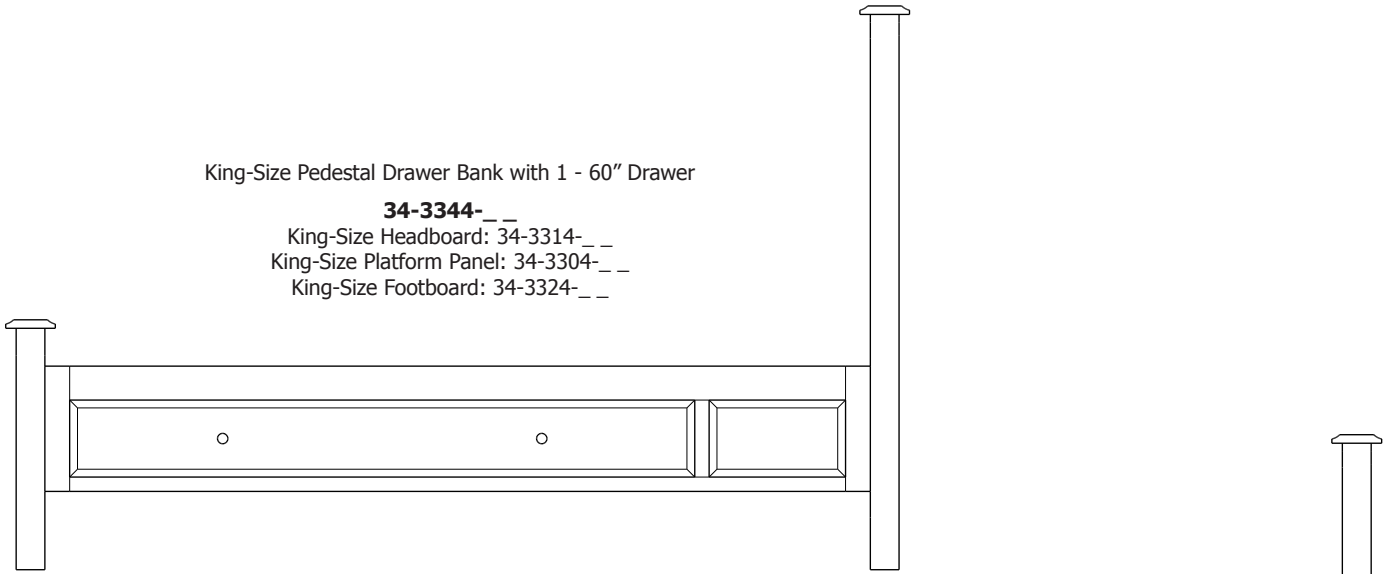

Simplicity Collection

Simplicity – Supreme Pedestal Beds

The Pedestal Drawer Beds found on this page require both the headboard and footboard specified on this page.
Beds must be purchased as a complete unit as shown.

King-Size Pedestal Drawer Bank with 1 - 60" Drawer

34-3344-__

King-Size Headboard: 34-3314-__

King-Size Platform Panel: 34-3304-__

King-Size Footboard: 34-3324-__