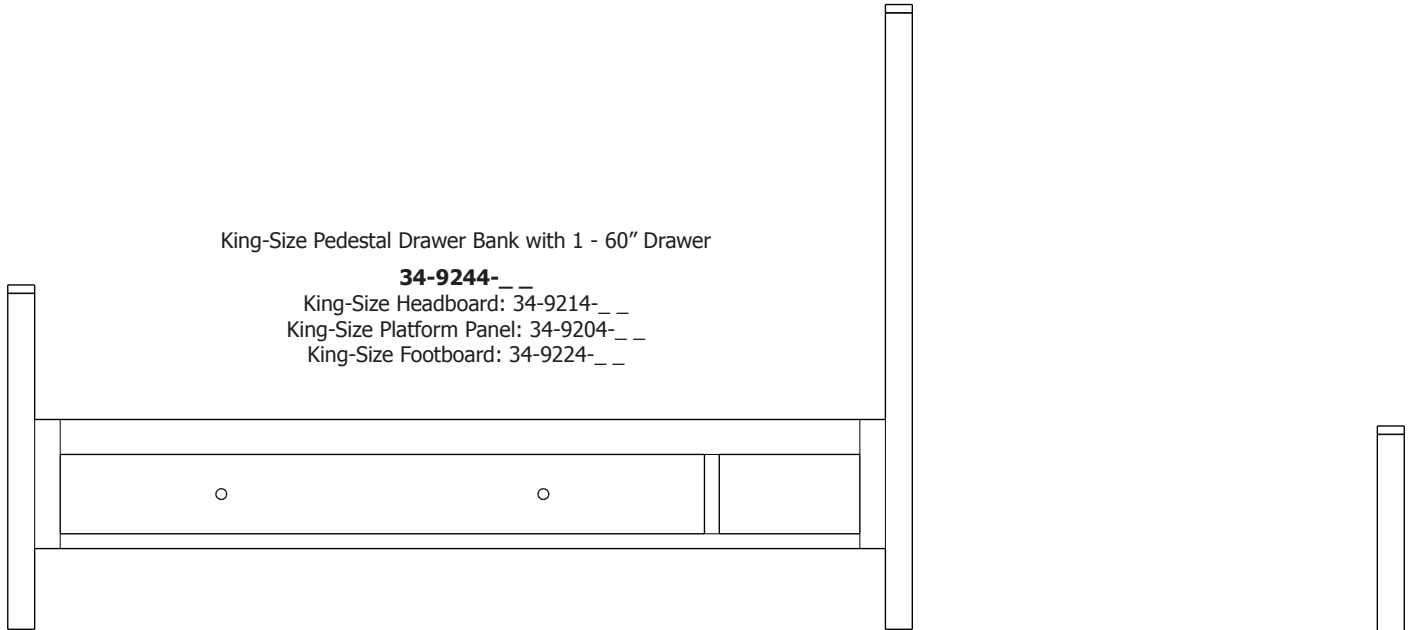

King-Size Pedestal Drawer Bank with 2 - 30" Drawers

Modern Collection

Modern Open Panel – Supreme Pedestal Beds

The Pedestal Drawer Beds found on this page require both the headboard and footboard specified on this page. Beds must be purchased as a complete unit as shown.

King-Size Pedestal Drawer Bank with 1 - 60" Drawer

34-9244-__
King-Size Headboard: 34-9214-__
King-Size Platform Panel: 34-9204-__
King-Size Footboard: 34-9224-__