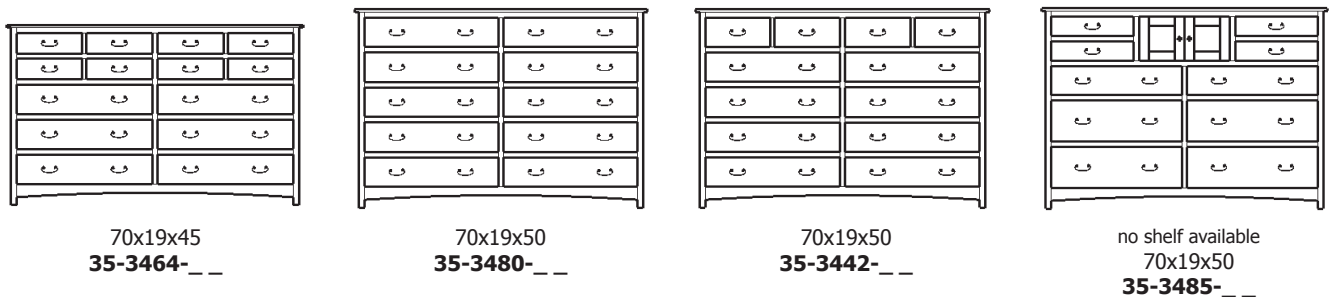

Treasure Collection

Treasure – Double Dressers

Retail Catalog

Treasure – Double Dressers

ProdCode	Item	Dimensions			Drawers					Additional Features	Price	
		W	D	H	Total	Large	Small	Large Split	Small Split		Oak, Cherry & Maple	QS White Oak
35-3404-__	Double Dresser	47	19	24	4	4					2,385.00	2,865.00
35-3416-__	Double Dresser	47	19	30	6	4	2				3,085.00	3,705.00
35-3418-__	Double Dresser	47	19	39	8	6	2				3,969.00	4,766.00
35-3420-__	Double Dresser	47	19	45	10	6	4				4,431.00	5,320.00
35-3400-__	Double Dresser	47	19	50	10	10					5,104.00	6,125.00
35-3422-__	Double Dresser	47	19	54	12	8	4				5,188.00	6,226.00
35-3444-__	Double Dresser	70	19	24	4	4					3,283.00	3,943.00
35-3426-__	Double Dresser	70	19	24	6	2		4			3,732.00	4,480.00
35-3436-__	Double Dresser	70	19	30	6	4	2				4,409.00	5,294.00
35-3428-__	Double Dresser	70	19	30	8	4			4		4,642.00	5,571.00
35-3423-__	Double Dresser	47	19	54	7	5	2			1 Door Hinged Right (20" w x 37" h Inside)	4,444.00	5,333.00
35-3424-__	Double Dresser	47	19	54	7	5	2			1 Door Hinged Left (20" w x 37" h Inside)	4,444.00	5,333.00
35-3438-__	Double Dresser	70	19	39	8	6	2				4,994.00	5,993.00
35-3440-__	Double Dresser	70	19	39	10	6			4		5,289.00	6,350.00
35-3457-__	Double Dresser	70	19	39	7	4			3	4 Deep Drawers	4,704.00	5,646.00
35-3459-__	Double Dresser	70	19	39	9	6			3		4,964.00	5,958.00
35-3456-__	Double Dresser	70	19	41	6	6				4 Deep Drawers	4,994.00	5,993.00
35-3458-__	Double Dresser	70	19	41	8	8					5,368.00	6,442.00
35-3460-__	Double Dresser	70	19	45	10	6	4				5,773.00	6,930.00
35-3472-__	Double Dresser	70	19	45	12	6	2		4		5,914.00	7,098.00
35-3464-__	Double Dresser	70	19	45	14	6			8		6,094.00	7,313.00
35-3480-__	Double Dresser	70	19	50	10	10					6,094.00	7,313.00
35-3442-__	Double Dresser	70	19	50	12	8		4			6,288.00	7,546.00
35-3485-__	Double Dresser	70	19	50	10	6			4	4 Deep Drawers, 2 Doors (22" w x 11" h Inside)	7,076.00	8,492.00