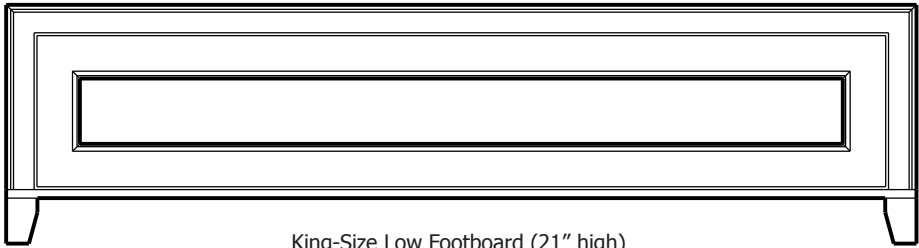

Summerville Collection

Summerville Single Panel – Fabric Frame Beds