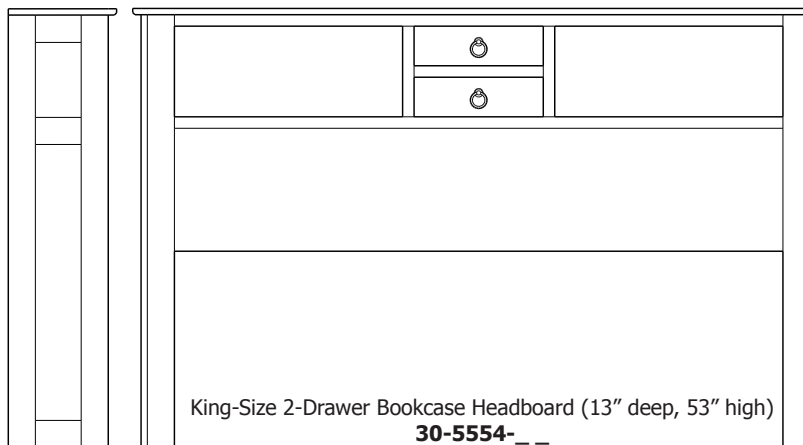

King-Size 2-Drawer Bookcase Headboard (13" deep, 53" high)

30-5554-__

Twin: 30-5551-__

Full: 30-5552-__

Queen: 30-5553-__

CA King: 30-5555-__