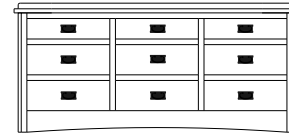

70x19x32
35-3139-__