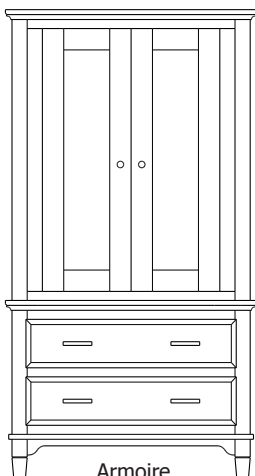

Armoire
40x19x67
31-5852-__