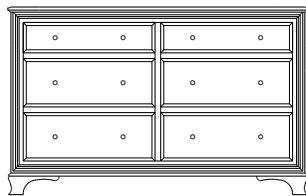

73x19x44
35-4056-__