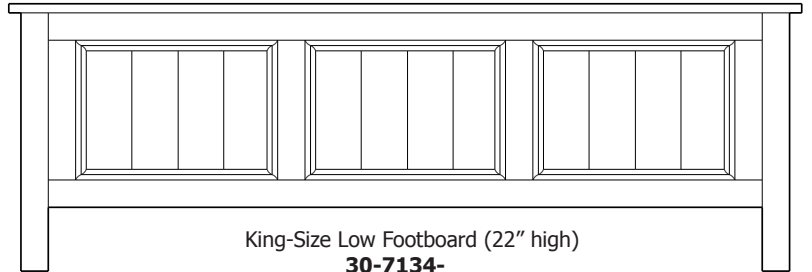

King-Size Low Footboard (22" high)

30-7134-__
Twin: 30-7131-__
Full: 30-7132-__
Queen: 30-7133-__
CA King: 30-7135-__