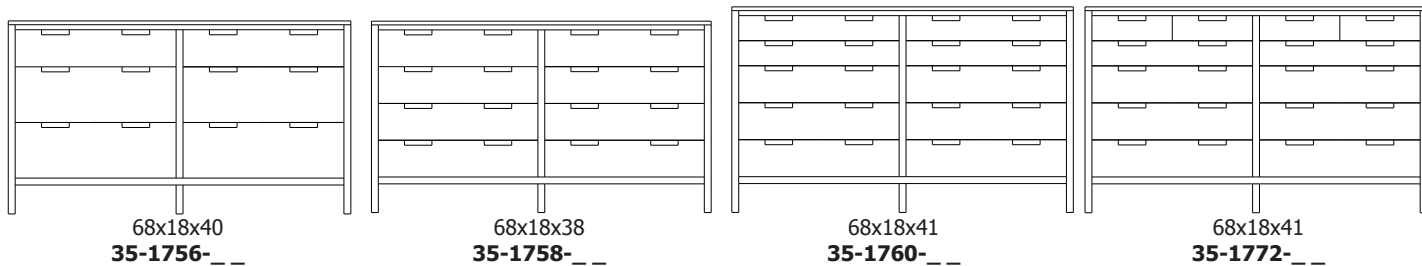

Mid Century Collection

Mid Century – Double Dressers

This collection requires no hardware.

When **H (Handles Only)** or **K (Knobs Only)** are specified they will be installed on flat fronts. **HK (Handles and Knobs)** is not available.