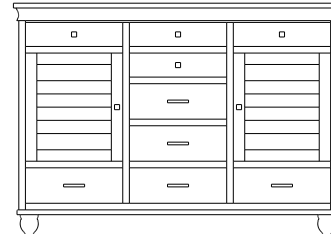

1 adj shelf per door
69x19x49
35-4969-__
Double Deep: 35-4975-__