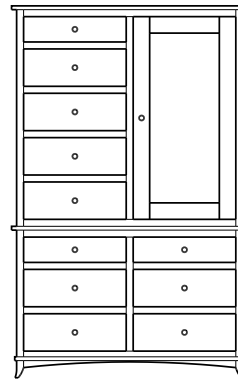

2 adj shelves
47x20x76
31-4316-__