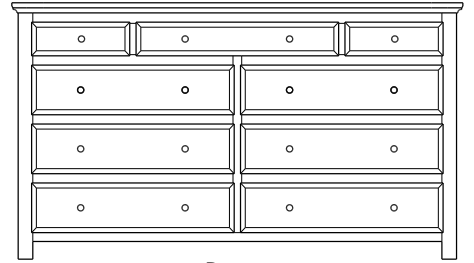

Dresser
73x19x41
35-6059-__