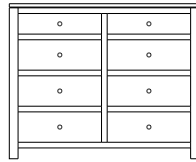

46x18x38
35-3618-__