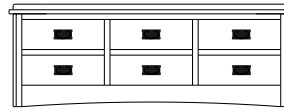

70x19x25
35-3146-__