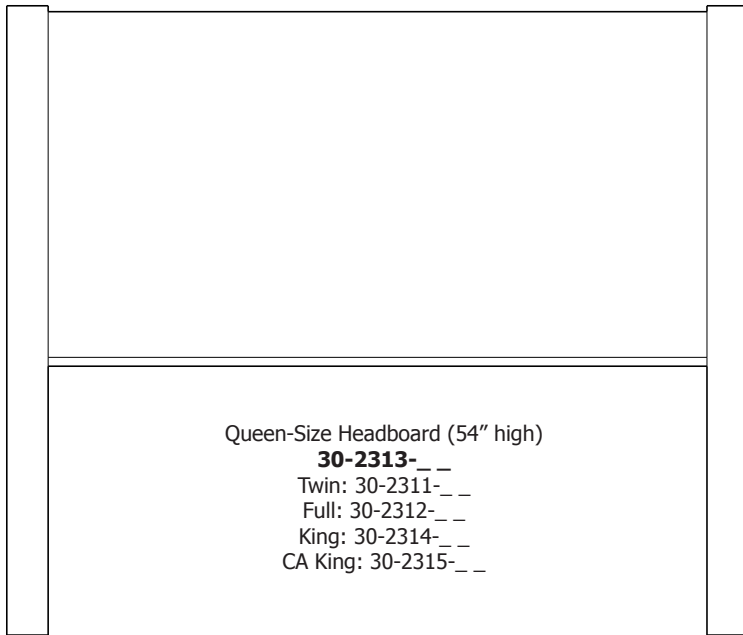

Vail Collection

**Tall-Medium
Mirror
39-2316**

**8-Drawer Double Dresser
35-2337**

**5-Drawer Chest
33-2305**

**1-Drawer Nightstand
37-2304**

Line Art & Prices

Vail Collection

Vail – Frame Bed