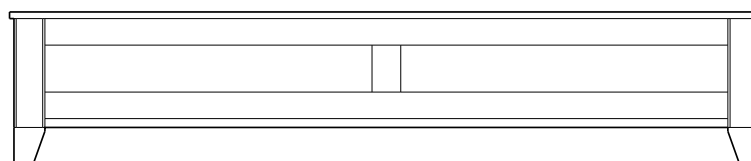

Metropolitan Collection

Metropolitan – Frame Bed and Bookcase Headboards