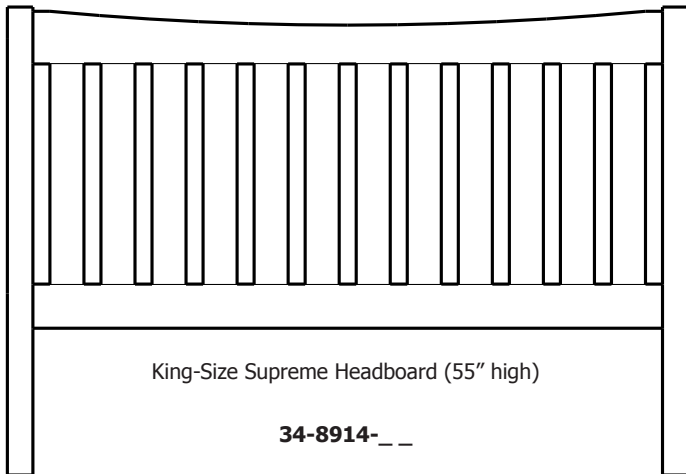

34-8934-__

King-Size Headboard: 34-8914-__
King-Size Platform Panel: 34-8904-__
King-Size Footboard: 34-8924-__

King-Size Supreme Headboard (55" high)

34-8914-__