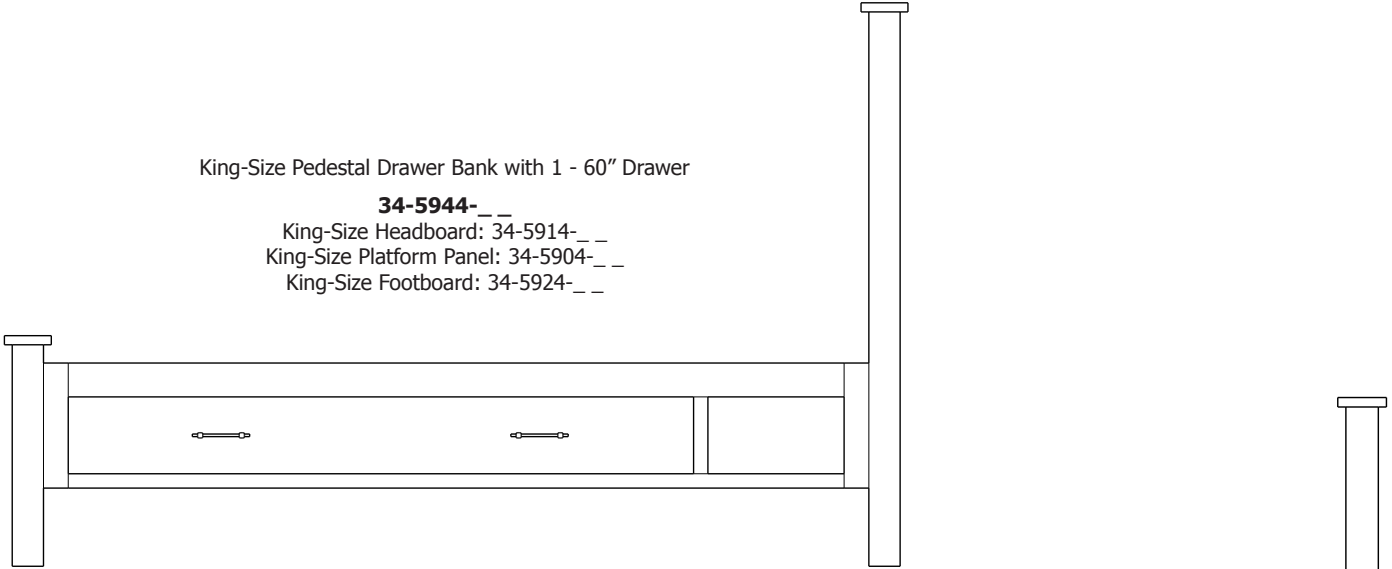

King-Size Pedestal Drawer Bank with 1 - 60" Drawer

34-5944-__

King-Size Headboard: 34-5914-__

King-Size Platform Panel: 34-5904-__

King-Size Footboard: 34-5924-__

King-Size Pedestal Drawer Bank with 2 - 30" Drawers