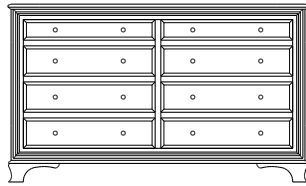

73x19x43
35-4038-__