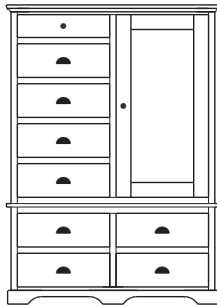

2 adj shelves
47x19x66
31-3514-__