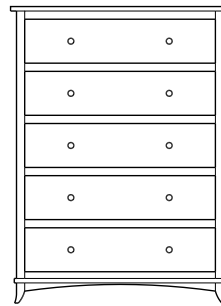

37x20x53
33-4305-__