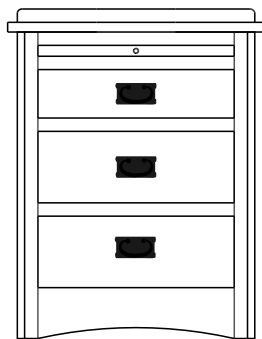

27x19x34
37-3103-__