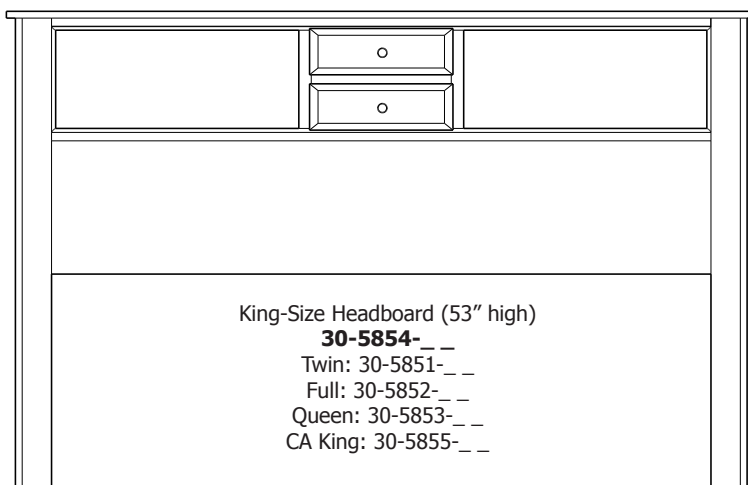

King-Size Headboard (53" high)

30-5854-__

Twin: 30-5851-__

Full: 30-5852-__

Queen: 30-5853-__

CA King: 30-5855-__