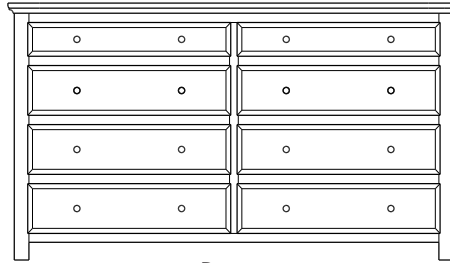

Dresser
73x19x41
35-6038-__