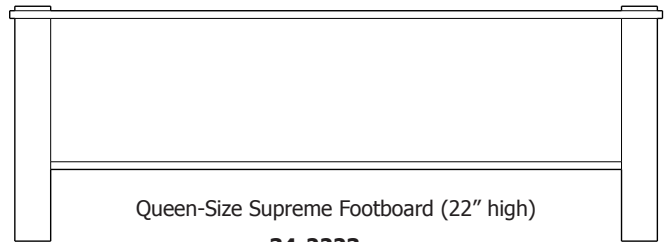

Queen-Size Supreme Footboard (22" high)

34-2223-__