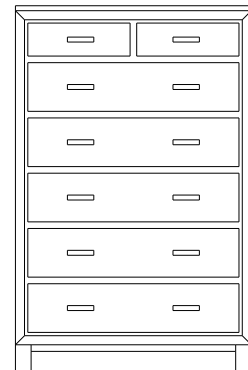

37x18x57
33-1927-__