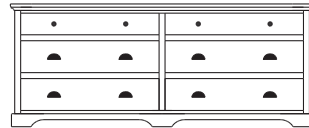

70x19x29
35-3536-__