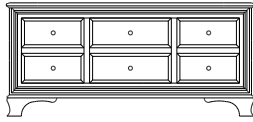

Classic Collection

Classic – Triple Dressers

62x19x28
35-4006-__