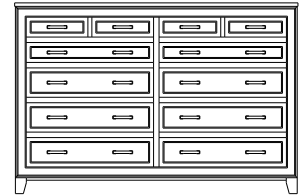

71x19x48
35-5172-__