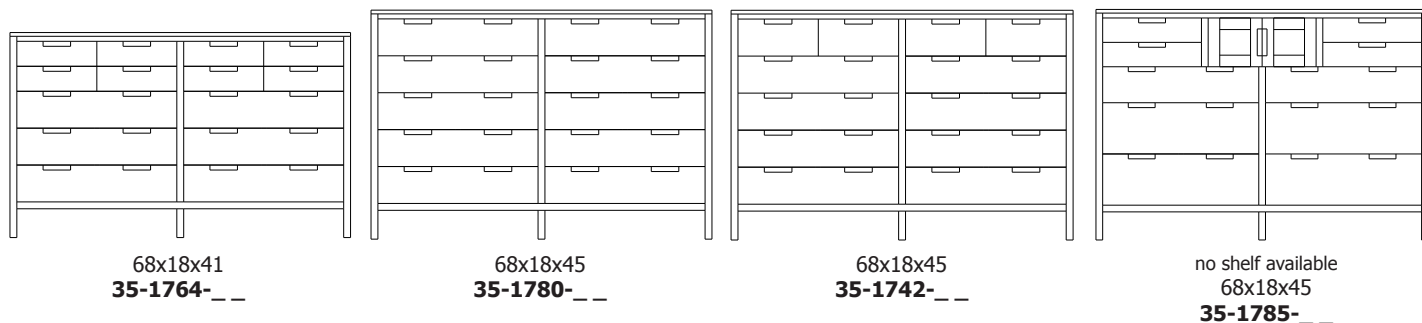

Mid Century Collection

Mid Century – Double Dressers

This collection requires no hardware.

When **H (Handles Only)** or **K (Knobs Only)** are specified they will be installed on flat fronts. **HK (Handles and Knobs)** is not available.