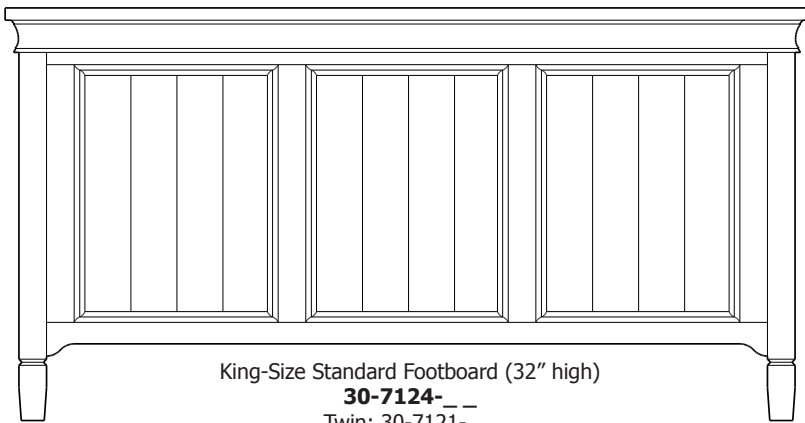

King-Size Standard Footboard (32" high)

30-7124-__
Twin: 30-7121-__
Full: 30-7122-__
Queen: 30-7123-__
CA King: 30-7125-__