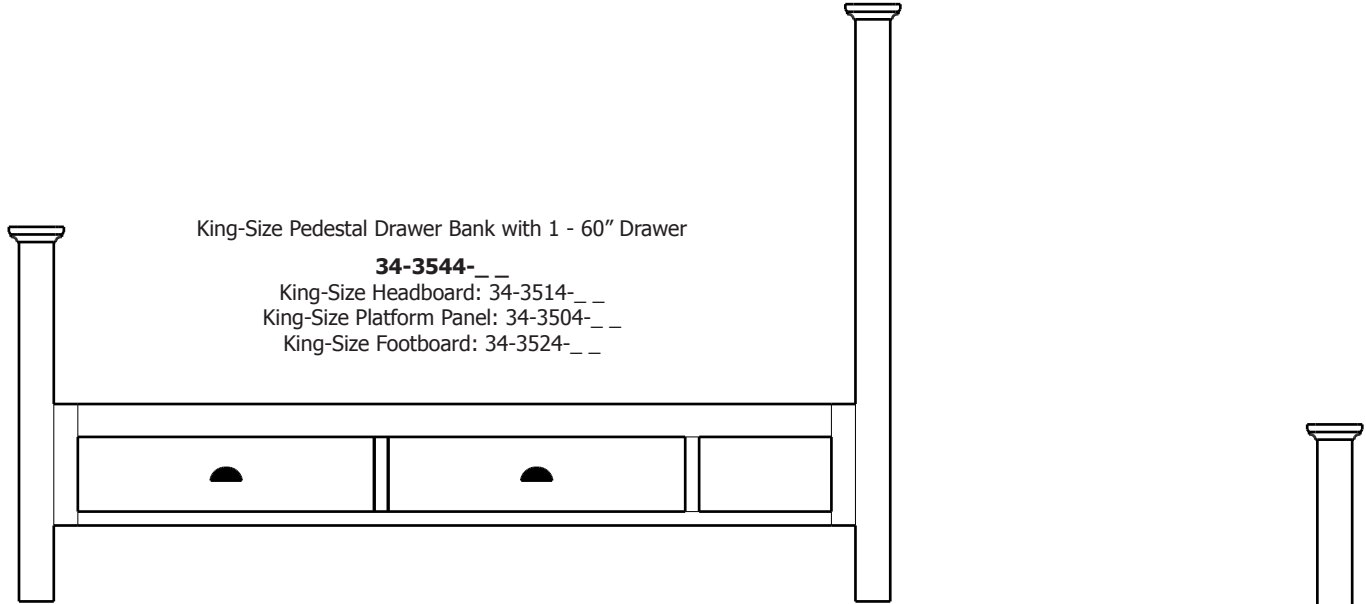

King-Size Pedestal Drawer Bank with 2 - 30" Drawers

Elegance Collection

Elegance – Supreme Pedestal Beds

The Pedestal Drawer Beds found on this page require both the headboard and footboard specified on this page. Beds must be purchased as a complete unit as shown.

King-Size Pedestal Drawer Bank with 1 - 60" Drawer

34-3544-__

King-Size Headboard: 34-3514-__
King-Size Platform Panel: 34-3504-__
King-Size Footboard: 34-3524-__