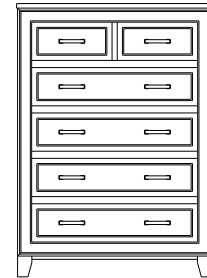

38x19x53
33-5126-__