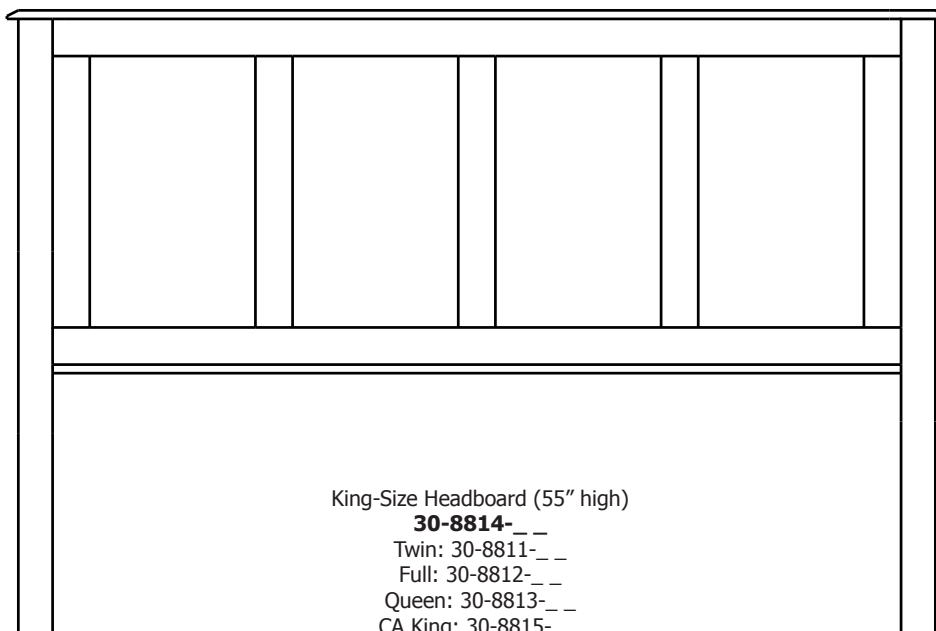

Alternate Beds

Manchester Panel with Footboard Storage – Frame Bed

* Storage benches on this page have false-front drawers.
Storage area is under the bench seat.

Select **H (Handles Only)** or **K (Knobs Only)** must be specified at the end of the hardware code. Please see notes in front of catalog for additional details.