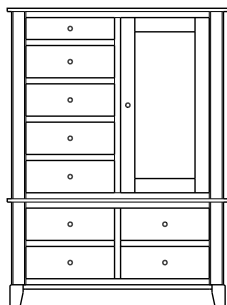

2 adj shelves
50x19x68
31-3714-__