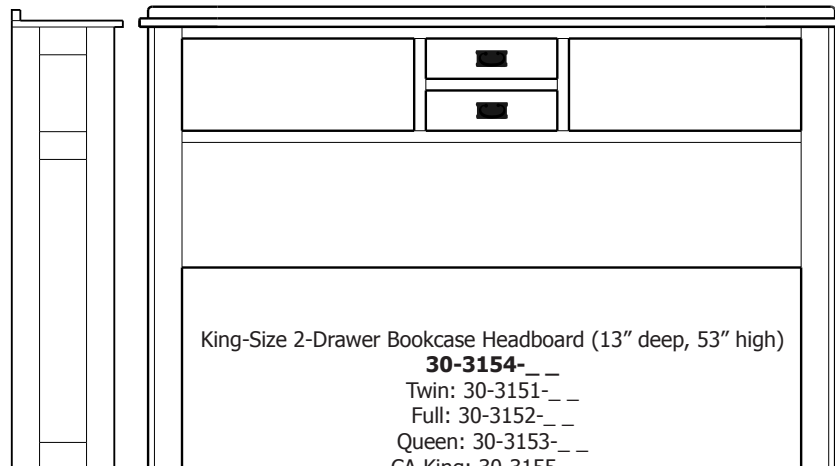

King-Size 2-Drawer Bookcase Headboard (13" deep, 53" high)

30-3154-__
Twin: 30-3151-__
Full: 30-3152-__
Queen: 30-3153-__
CA King: 30-3155-__