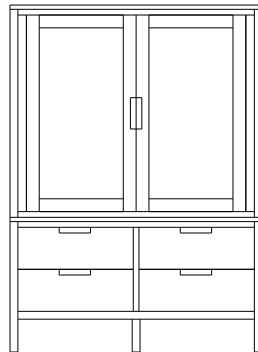

2 adj shelves & 1 pole
45x18x58
31-1754-__
25" Deep: 31-1794-__
Wardrobe: 31-1784-__