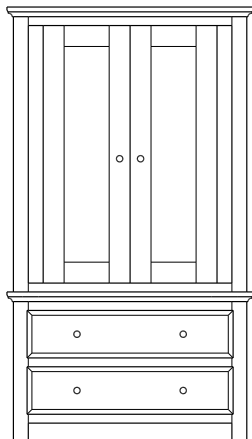

Armoire
40x19x71
31-4452-__

Wardrobe
40x25x71
31-4482-__

Mirror
40x1x40
39-4416-__

Mirror
56x1x39
39-4407-__

Retail Catalog
Lewiston – Case Goods

ProdCode	Item	Dimensions			Drawers	Additional Features	Price
		W	D	H	Total		Distressed Cherry & Maple
37-4405-__	Nightstand	23	19	29	3	3 Drawers	1,734.00
37-4404-__	Nightstand	28	19	32	1	1 Large Drawer (20 1/4" w x 14" h Opening)	1,734.00
37-4414-__	Nightstand	28	19	32	3	2 Large Drawers, 1 Small Drawer	2,060.00
37-4452-__	Nightstand	28	19	35	1	1 Door Hinged Right	1,769.00
37-4462-__	Nightstand	28	19	35	1	1 Door Hinged Left	1,769.00
33-4405-__	Chest	40	19	51	5	5 Large Drawers	3,982.00
33-4428-__	Chest	35	19	48	6	4 Large Drawers, 2 Small Drawers	3,481.00
33-4427-__	Chest	40	19	57	7	5 Large Drawers, 2 Small Drawers	4,317.00
35-4463-__	Media Dresser	49	19	40	2	2 Large Drawers, Hole in back panel for cords	2,988.00
35-4437-__	Dresser	64	19	40	8	4 Large Drawers, 4 Small Split Drawers	4,317.00
35-4487-__	Dresser	73	19	40	8	4 Large Drawers, 4 Small Split Drawers	5,465.00
35-4438-__	Dresser	73	19	41	8	6 Large Drawers, 2 Small Drawers	5,082.00
35-4459-__	Dresser	73	19	41	9	6 Large Drawers, 3 Small Drawers	5,038.00
31-4412-__	Armoire	40	19	71	7	7 Drawers, 1 Door (15" w x 40" h Opening)	5,298.00
31-4452-__	Armoire	40	19	71	2	2 Drawers, Wrap-Around Doors (32" w x 40" h Opening)	5,500.00
31-4482-__	Wardrobe	40	25	71		2 Full Length Doors (32" w x 60" h Opening)	5,958.00
39-4416-__	Mirror	40	1	40		Tall Medium	1,171.00
39-4407-__	Mirror	56	1	39		Tall Wide	1,307.00