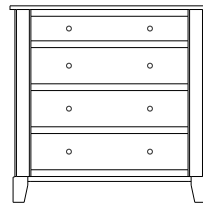

41x19x40
33-3734-__