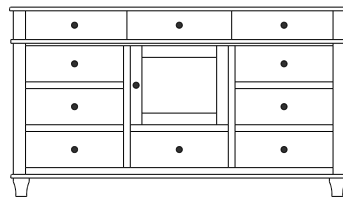

1 adj shelf
71x19x39
35-5630-__
Double Deep: 35-5654-__