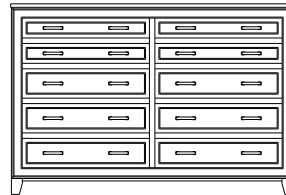

71x19x48
35-5160-__