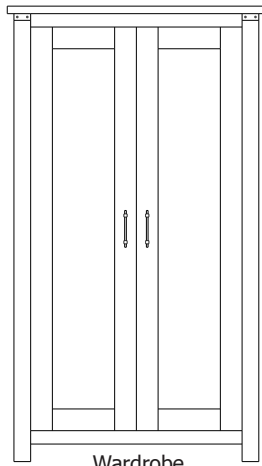

Wardrobe
40x25x72
31-2082-__