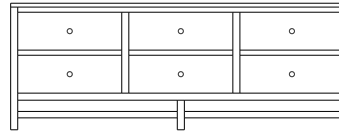

66x18x26
35-6546-__