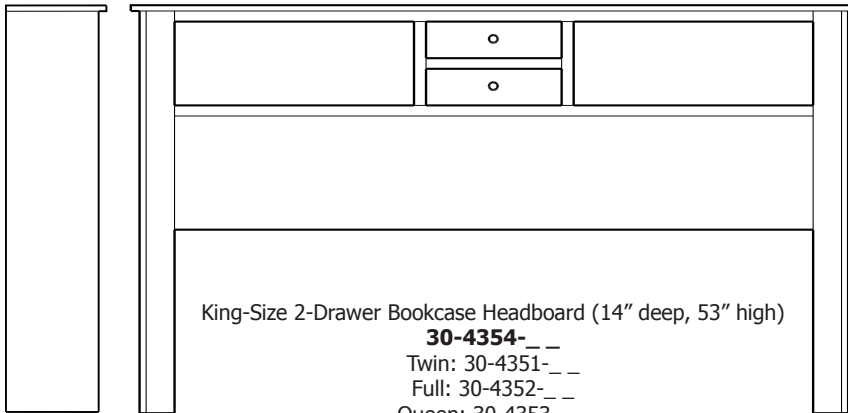

King-Size 2-Drawer Bookcase Headboard (14" deep, 53" high)

30-4354-__
Twin: 30-4351-__
Full: 30-4352-__
Queen: 30-4353-__
CA King: 30-4355-__