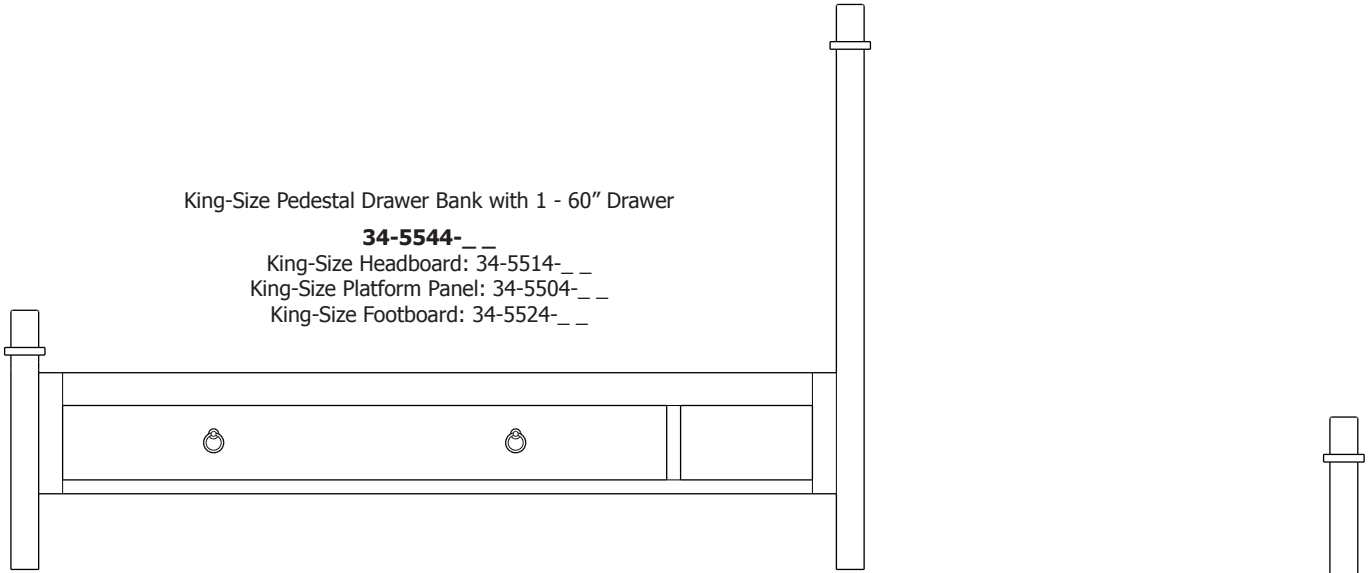

King-Size Pedestal Drawer Bank with 1 - 60" Drawer

34-5544-__

King-Size Headboard: 34-5514-__

King-Size Platform Panel: 34-5504-__

King-Size Footboard: 34-5524-__

King-Size Pedestal Drawer Bank with 2 - 30" Drawers