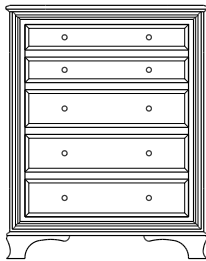

40x19x49
33-4065-__