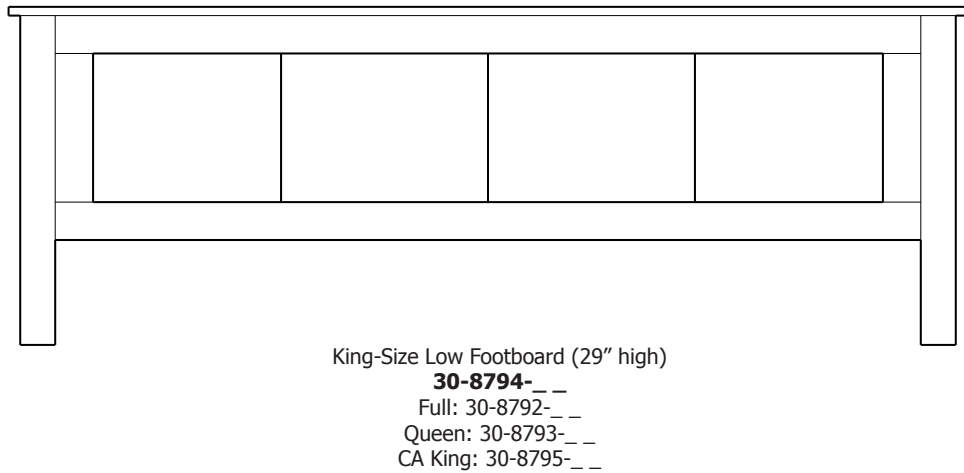

Full Fabric Beds

Concord Multi Panel Full Fabric Frame Bed