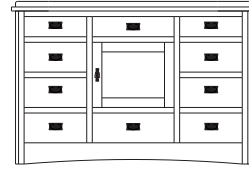

1 adj shelf
60x19x40
35-3110-__
Double Deep: 35-3114-__