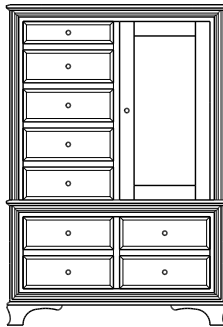

2 adj shelves
50x19x72
31-4014-__