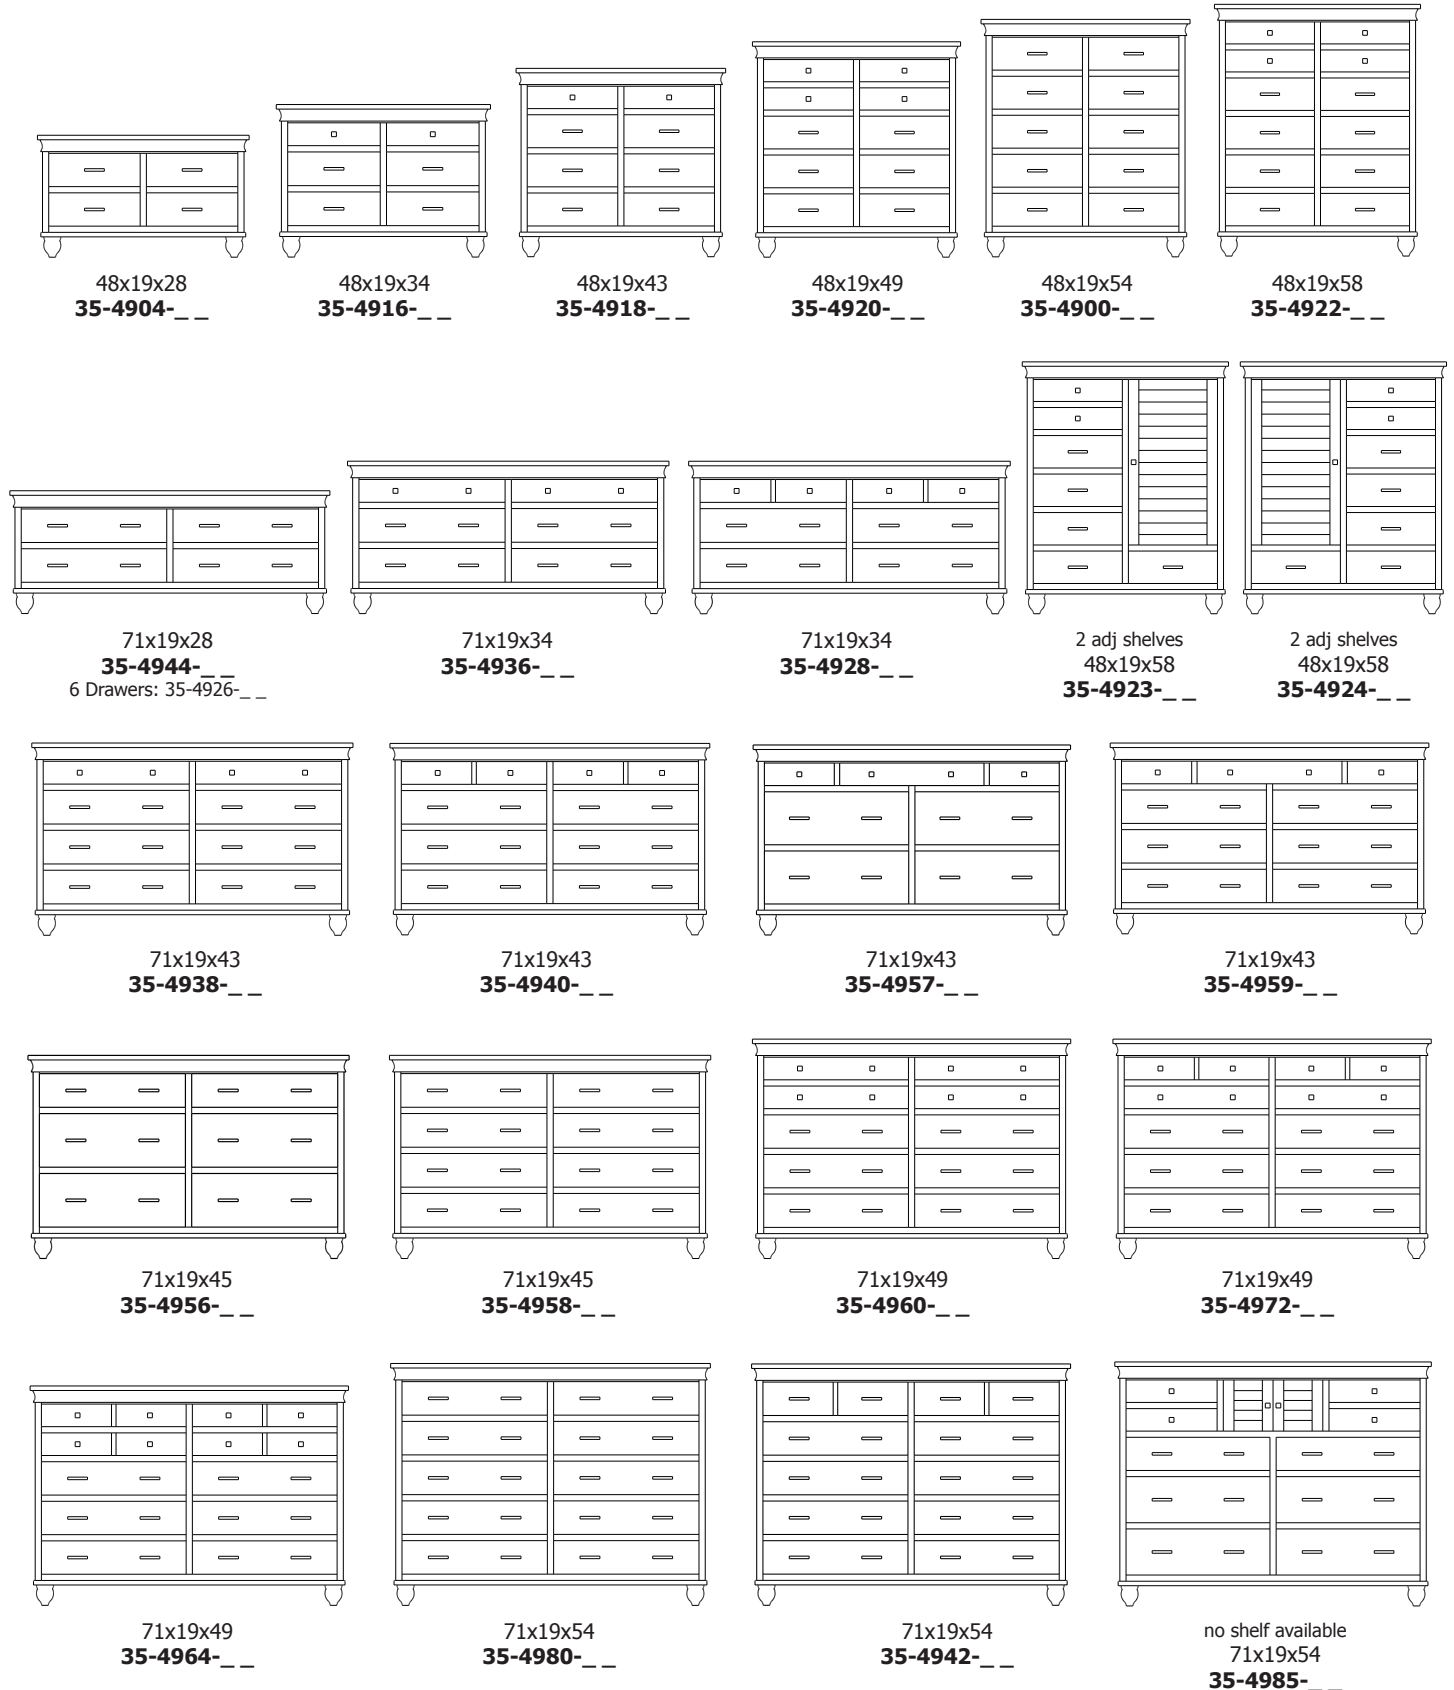

Cottage Collection

Cottage – Double Dressers