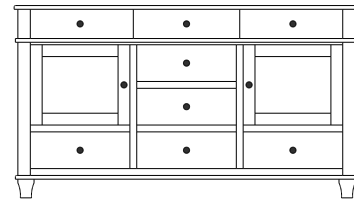

1 adj shelf per door
71x19x39
35-5668-__
Double Deep: 35-5655-__