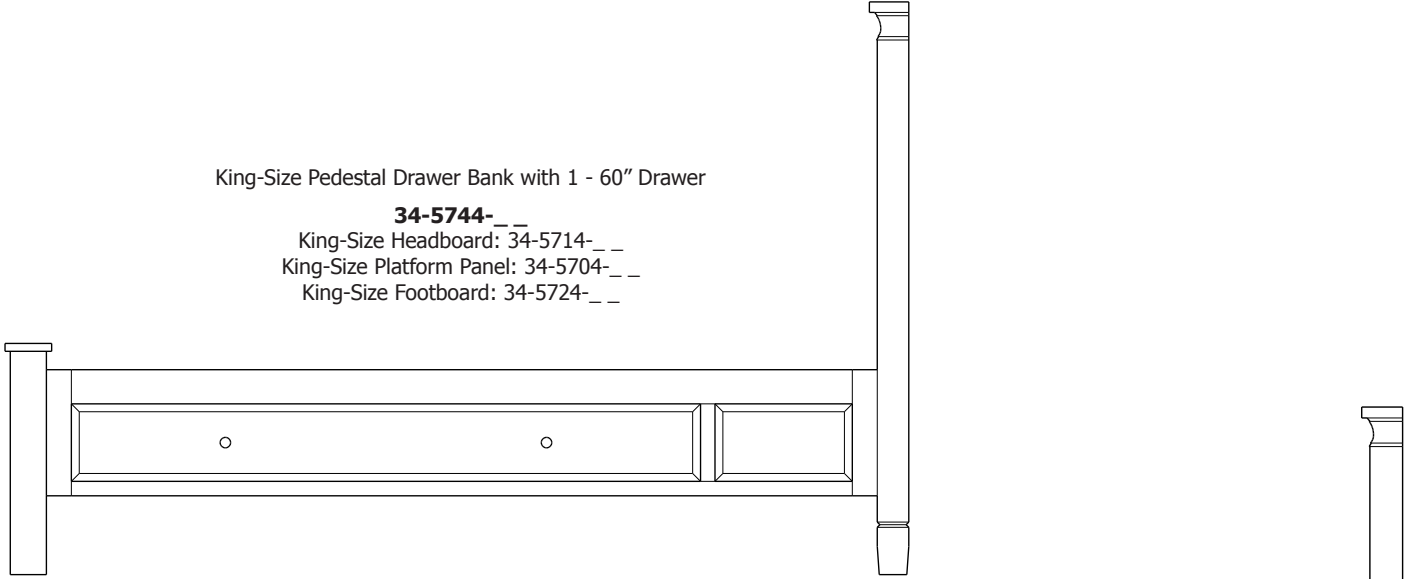

King-Size Pedestal Drawer Bank with 1 - 60" Drawer

34-5744-__

King-Size Headboard: 34-5714-__

King-Size Platform Panel: 34-5704-__

King-Size Footboard: 34-5724-__

King-Size Pedestal Drawer Bank with 2 - 30" Drawers