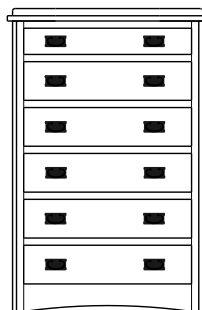

38x19x58
33-3136-__