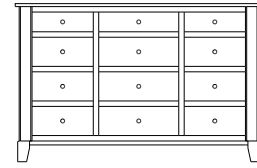

63x19x40
35-3732-__
Double Deep: 35-3713-__