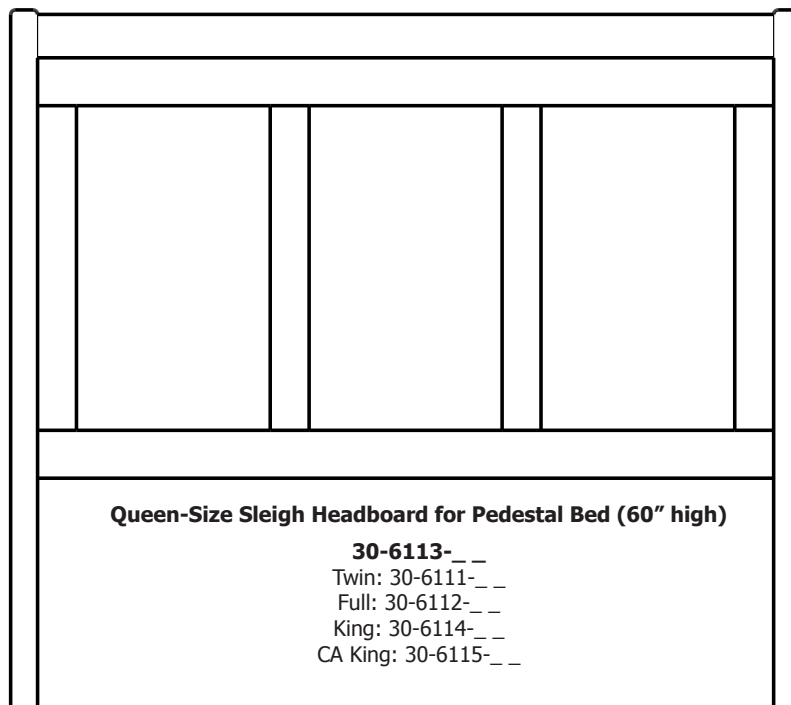

Lansing Collection

Lansing Sleigh – Frame Beds