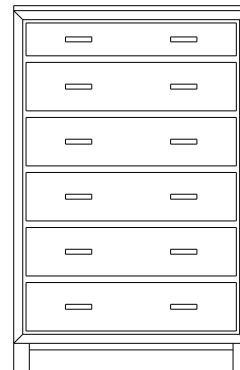

37x18x57
33-1936-__