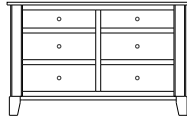

50x19x31
35-3716-__