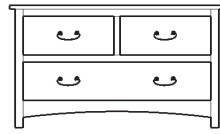

37x19x24
33-3423-__