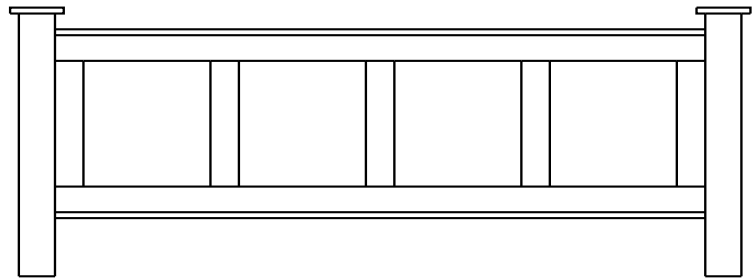

Line Art & Prices

Treasure Collection

Treasure – Frame Beds and Bookcase Headboards

King-Size Headboard (56" high)

30-3414-__
Twin: 30-3411-__
Full: 30-3412-__
Queen: 30-3413-__
CA King: 30-3415-__

King-Size Standard Footboard (34" high)