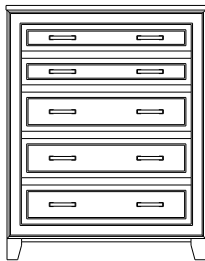

38x19x48
33-5165-__