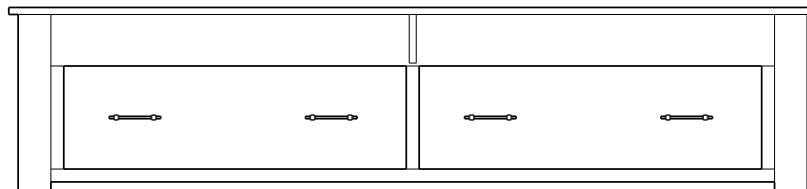

King-Size Universal Pedestal Footboard with Bench Top (20" high)

30-8134-__

For colored picture of pedestal footboard with bench top and drawers on end, see page MS1 in miscellaneous section

*All pedestal beds with drawers on end require a headboard to complete bed. A foundation or platform foundation **MUST BE USED** on these beds