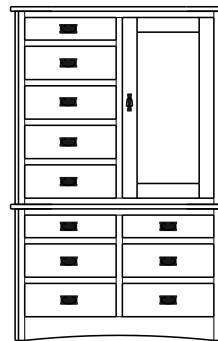

2 adj shelves
48x19x74
31-3116-__