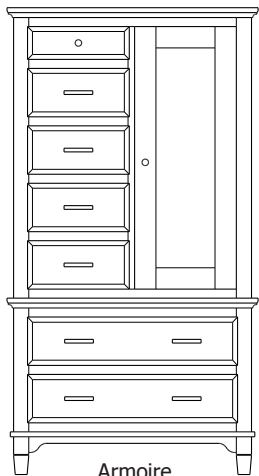

Armoire
40x19x67
31-5812-__