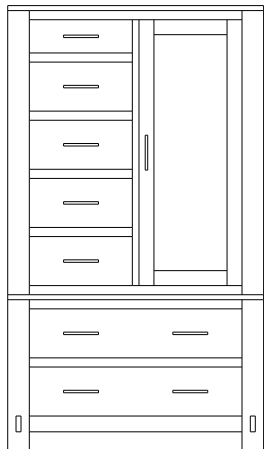

Armoire
39x18x67
31-2212-__