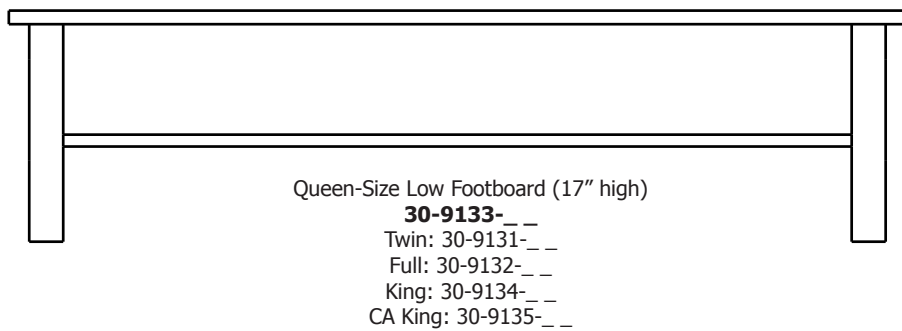

Alternate Beds

Heartland Panel – Frame Bed