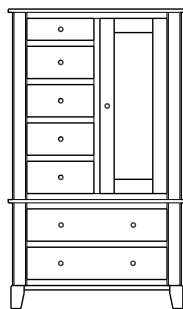

Cosmopolitan – Armoires, Wardrobes & Mirrors

2 adj shelves
41x19x58
31-3710-__

2 adj shelves & 1 pole
41x19x58
31-3750-__
25" Deep: 31-3790-__
Wardrobe: 31-3780-__

1 wardrobe pole
Wardrobes - 25" Deep
All Two-Door Armoires Can Be
Ordered With Full Length Doors.