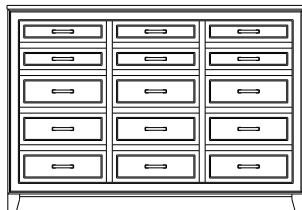

69x19x48
35-5145-__
Double Deep: 35-5173-__

1 adj shelf
69x19x48
35-5182-__
Double Deep: 35-5174-__

1 adj shelf per door
69x19x48
35-5169-__
Double Deep: 35-5175-__

When ordering furniture in this collection, The following hardware is excluded as it is incompatible with the framed drawer design: **30-41, 30-42, 30-43, 30-46, 30-47 and 30-48.**