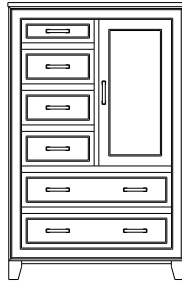

Summerville Collection

Summerville – Armoires, Wardrobes & Mirrors

2 adj shelves
38x19x59
31-5110-__