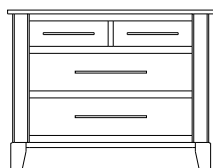

41x19x31
33-4224-__