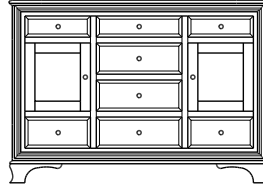

1 adj shelf per door
62x19x43
35-4048-__
Double Deep: 35-4015-__