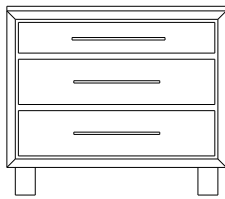

37x18x32
33-6633-__