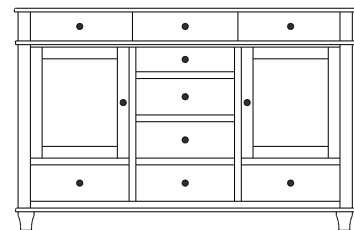

1 adj shelf per door
71x19x45
35-5669-__
Double Deep: 35-5675-__