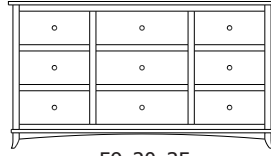

59x20x35
35-4317-__