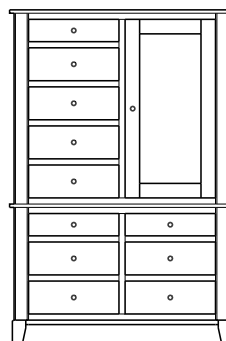

2 adj shelves
50x19x75
31-3716-__