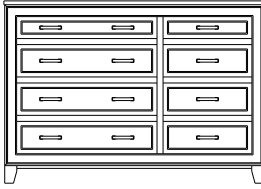

57x19x42
35-5131-__