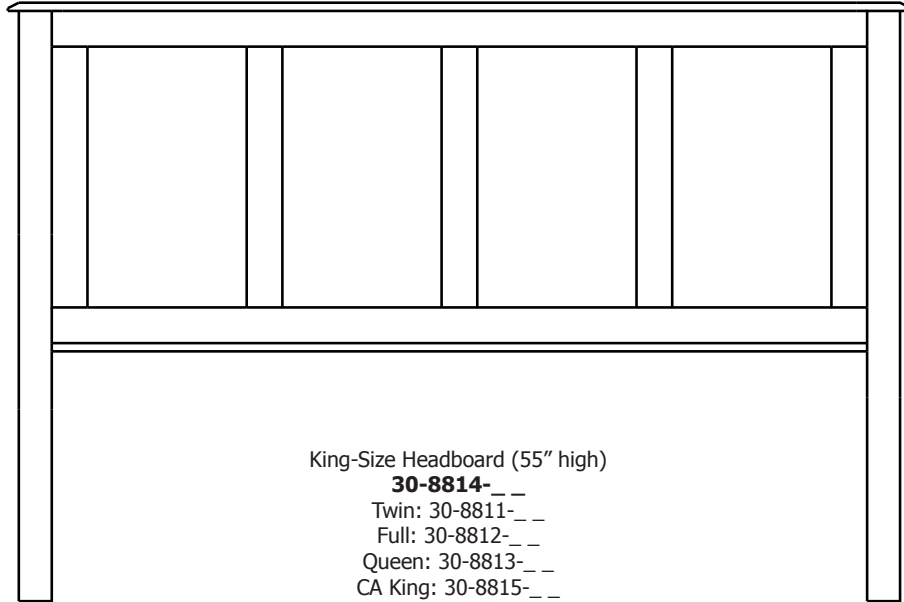

Alternate Beds

Line Art & Prices

Alternate Beds

Manchester Panel – Frame Bed

Retail Catalog

Manchester Panel – Frame Beds

ProdCode	Description (WidthxDepthxHeight)	Price	
		Oak, Cherry & Maple	QS White Oak
Twin-Size Bed With Standard Height Footboard Complete Bed Cost →		1,797.00	2,161.00
30-8811-__	Twin-Size Headboard (43x3x55)	691.00	832.00
30-8821-__	Twin-Size Standard Height Footboard (43x6x24)	520.00	625.00
30-8801-__	Twin-Size Rails & Slats (78x3x6)	586.00	704.00
Full-Size Bed With Standard Height Footboard Complete Bed Cost →		1,973.00	2,373.00
30-8812-__	Full-Size Headboard (58x3x55)	718.00	863.00
30-8822-__	Full-Size Standard Height Footboard (58x6x24)	643.00	775.00
30-8802-__	Full-Size Rails & Slats (78x3x6)	612.00	735.00
Queen-Size Bed With Standard Height Footboard Complete Bed Cost →		2,105.00	2,536.00
30-8813-__	Queen-Size Headboard (65x3x55)	753.00	907.00
30-8823-__	Queen-Size Standard Height Footboard (65x6x24)	709.00	854.00
30-8803-__	Queen-Size Rails & Slats (83x3x6)	643.00	775.00
King-Size Bed With Standard Height Footboard Complete Bed Cost →		2,483.00	2,985.00
30-8814-__	King-Size Headboard (82x3x55)	920.00	1,105.00
30-8824-__	King-Size Standard Height Footboard (82x6x24)	828.00	995.00
30-8804-__	King-Size Rails & Slats (83x3x6)	735.00	885.00
California King-Size Bed With Standard Height Footboard Complete Bed Cost →		2,483.00	2,985.00
30-8815-__	California King-Size Headboard (77x3x55)	920.00	1,105.00
30-8825-__	California King-Size Standard Height Footboard (77x6x24)	828.00	995.00
30-8805-__	California King-Size Rails & Slats (87x3x6)	735.00	885.00
Twin-Size Bed With Low Footboard Complete Bed Cost →		1,748.00	2,104.00
30-8811-__	Twin-Size Headboard (43x3x55)	691.00	832.00
30-8831-__	Twin-Size Low Footboard (43x3x17)	471.00	568.00
30-8801-__	Twin-Size Rails & Slats (78x3x6)	586.00	704.00
Full-Size Bed With Low Footboard Complete Bed Cost →		1,810.00	2,175.00
30-8812-__	Full-Size Headboard (58x3x55)	718.00	863.00
30-8832-__	Full-Size Low Footboard (58x3x17)	480.00	577.00
30-8802-__	Full-Size Rails & Slats (78x3x6)	612.00	735.00
Queen-Size Bed With Low Footboard Complete Bed Cost →		1,836.00	2,210.00
30-8813-__	Queen-Size Headboard (65x3x55)	753.00	907.00
30-8833-__	Queen-Size Low Footboard (65x3x17)	440.00	528.00
30-8803-__	Queen-Size Rails & Slats (83x3x6)	643.00	775.00
King-Size Bed With Low Footboard Complete Bed Cost →		2,148.00	2,584.00
30-8814-__	King-Size Headboard (82x3x55)	920.00	1,105.00
30-8834-__	King-Size Low Footboard (82x3x17)	493.00	594.00
30-8804-__	King-Size Rails & Slats (83x3x6)	735.00	885.00
California King-Size Bed With Low Footboard Complete Bed Cost →		2,148.00	2,584.00
30-8815-__	California King-Size Headboard (77x3x55)	920.00	1,105.00
30-8835-__	California King-Size Low Footboard (77x3x17)	493.00	594.00
30-8805-__	California King-Size Rails & Slats (87x3x6)	735.00	885.00