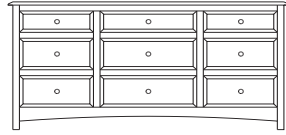

59x19x30
35-3319-__