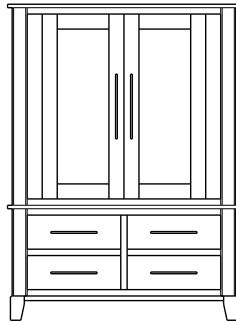

2 adj shelves & 1 pole
50x19x68
31-4254-__
25" Deep: 31-4294-__
Wardrobe: 31-4284-__