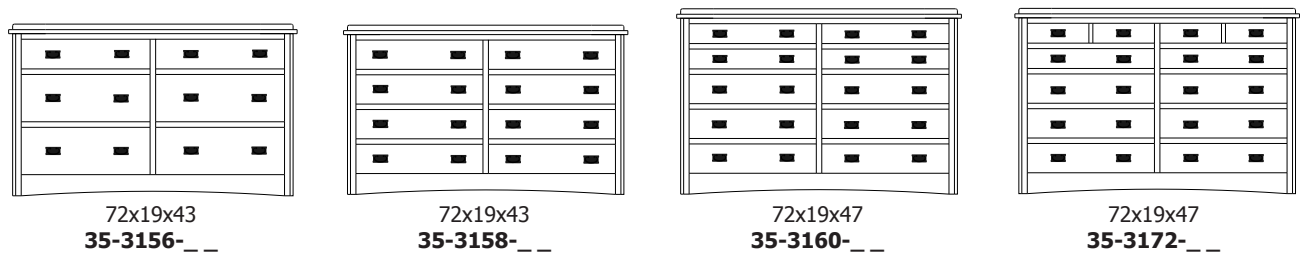

Mission Collection

Mission – Double Dressers

Retail Catalog
Mission – Double Dressers

ProdCode	Item	Dimensions			Drawers					Additional Features	Price		
		W	D	H	Total	Large	Small	Large Split	Small Split		Oak, Cherry & Maple	QS White Oak	
35-3104-__	Double Dresser	48	19	25	4	4						2,385.00	2,865.00
35-3116-__	Double Dresser	48	19	32	6	4	2					3,085.00	3,705.00
35-3118-__	Double Dresser	48	19	40	8	6	2					3,969.00	4,766.00
35-3120-__	Double Dresser	48	19	47	10	6	4					4,431.00	5,320.00
35-3100-__	Double Dresser	48	19	52	10	10						5,104.00	6,125.00
35-3122-__	Double Dresser	48	19	56	12	8	4					5,188.00	6,226.00
35-3144-__	Double Dresser	72	19	25	4	4						3,283.00	3,943.00
35-3126-__	Double Dresser	72	19	25	6	2		4				3,732.00	4,480.00
35-3136-__	Double Dresser	72	19	32	6	4	2					4,409.00	5,294.00
35-3128-__	Double Dresser	72	19	32	8	4			4			4,642.00	5,571.00
35-3123-__	Double Dresser	48	19	56	7	5	2			1 Door Hinged Right (20" w x 37" h Inside)		4,444.00	5,333.00
35-3124-__	Double Dresser	48	19	56	7	5	2			1 Door Hinged Left (20" w x 37" h Inside)		4,444.00	5,333.00
35-3138-__	Double Dresser	72	19	40	8	6	2					4,994.00	5,993.00
35-3140-__	Double Dresser	72	19	40	10	6			4			5,289.00	6,350.00
35-3157-__	Double Dresser	72	19	40	7	4			3	4 Deep Drawers		4,704.00	5,646.00
35-3159-__	Double Dresser	72	19	40	9	6			3			4,964.00	5,958.00
35-3156-__	Double Dresser	72	19	43	6	6				4 Deep Drawers		4,994.00	5,993.00
35-3158-__	Double Dresser	72	19	43	8	8						5,368.00	6,442.00
35-3160-__	Double Dresser	72	19	47	10	6	4					5,773.00	6,930.00
35-3172-__	Double Dresser	72	19	47	12	6	2		4			5,914.00	7,098.00
35-3164-__	Double Dresser	72	19	47	14	6			8			6,094.00	7,313.00
35-3180-__	Double Dresser	72	19	52	10	10						6,094.00	7,313.00
35-3142-__	Double Dresser	72	19	52	12	8		4				6,288.00	7,546.00
35-3185-__	Double Dresser	72	19	52	10	6			4	4 Deep Drawers, 2 Doors (22" w x 11" h Inside)		7,076.00	8,492.00