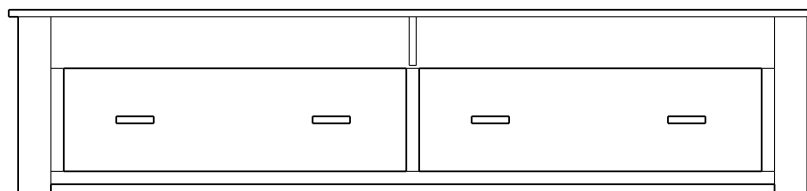

King-Size Universal Pedestal Footboard with Bench Top (20" high)

30-8134-__

For colored picture of pedestal footboard with bench top and drawers on end, see page MS1 in miscellaneous section

*All pedestal beds with drawers on end require a headboard to complete bed.
A foundation or platform foundation **MUST BE USED** on these beds

When ordering furniture in this collection, **H (Handles Only)** or **K (Knobs Only)** must be specified at the end of the hardware code. **HK (Handles and Knobs)** may not be specified. Please see notes in front of catalog for additional details.