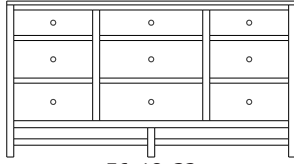

56x18x32
35-6519-__