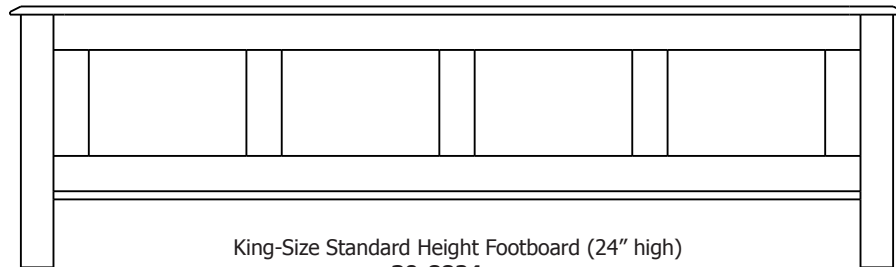

Alternate Beds

Line Art & Prices

Alternate Beds

Manchester Panel – Frame Bed

Retail Catalog

Manchester Panel – Frame Beds

ProdCode	Description (WidthxDepthxHeight)	Price	
		Oak, Cherry & Maple	QS White Oak
Twin-Size Bed With Standard Height Footboard Complete Bed Cost →		1,797.00	2,161.00
30-8811-__	Twin-Size Headboard (43x3x55)	691.00	832.00
30-8821-__	Twin-Size Standard Height Footboard (43x6x24)	520.00	625.00
30-8801-__	Twin-Size Rails & Slats (78x3x6)	586.00	704.00
Full-Size Bed With Standard Height Footboard Complete Bed Cost →		1,973.00	2,373.00
30-8812-__	Full-Size Headboard (58x3x55)	718.00	863.00
30-8822-__	Full-Size Standard Height Footboard (58x6x24)	643.00	775.00
30-8802-__	Full-Size Rails & Slats (78x3x6)	612.00	735.00
Queen-Size Bed With Standard Height Footboard Complete Bed Cost →		2,105.00	2,536.00
30-8813-__	Queen-Size Headboard (65x3x55)	753.00	907.00
30-8823-__	Queen-Size Standard Height Footboard (65x6x24)	709.00	854.00
30-8803-__	Queen-Size Rails & Slats (83x3x6)	643.00	775.00
King-Size Bed With Standard Height Footboard Complete Bed Cost →		2,483.00	2,985.00
30-8814-__	King-Size Headboard (82x3x55)	920.00	1,105.00
30-8824-__	King-Size Standard Height Footboard (82x6x24)	828.00	995.00
30-8804-__	King-Size Rails & Slats (83x3x6)	735.00	885.00
California King-Size Bed With Standard Height Footboard Complete Bed Cost →		2,483.00	2,985.00
30-8815-__	California King-Size Headboard (77x3x55)	920.00	1,105.00
30-8825-__	California King-Size Standard Height Footboard (77x6x24)	828.00	995.00
30-8805-__	California King-Size Rails & Slats (87x3x6)	735.00	885.00
Twin-Size Bed With Low Footboard Complete Bed Cost →		1,748.00	2,104.00
30-8811-__	Twin-Size Headboard (43x3x55)	691.00	832.00
30-8831-__	Twin-Size Low Footboard (43x3x17)	471.00	568.00
30-8801-__	Twin-Size Rails & Slats (78x3x6)	586.00	704.00
Full-Size Bed With Low Footboard Complete Bed Cost →		1,810.00	2,175.00
30-8812-__	Full-Size Headboard (58x3x55)	718.00	863.00
30-8832-__	Full-Size Low Footboard (58x3x17)	480.00	577.00
30-8802-__	Full-Size Rails & Slats (78x3x6)	612.00	735.00
Queen-Size Bed With Low Footboard Complete Bed Cost →		1,836.00	2,210.00
30-8813-__	Queen-Size Headboard (65x3x55)	753.00	907.00
30-8833-__	Queen-Size Low Footboard (65x3x17)	440.00	528.00
30-8803-__	Queen-Size Rails & Slats (83x3x6)	643.00	775.00
King-Size Bed With Low Footboard Complete Bed Cost →		2,148.00	2,584.00
30-8814-__	King-Size Headboard (82x3x55)	920.00	1,105.00
30-8834-__	King-Size Low Footboard (82x3x17)	493.00	594.00
30-8804-__	King-Size Rails & Slats (83x3x6)	735.00	885.00
California King-Size Bed With Low Footboard Complete Bed Cost →		2,148.00	2,584.00
30-8815-__	California King-Size Headboard (77x3x55)	920.00	1,105.00
30-8835-__	California King-Size Low Footboard (77x3x17)	493.00	594.00
30-8805-__	California King-Size Rails & Slats (87x3x6)	735.00	885.00