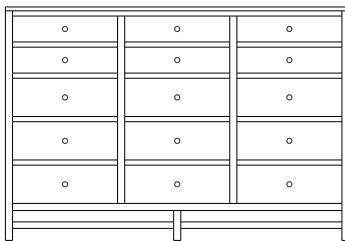

66x18x46
35-6545-__
Double Deep: 35-6573-__