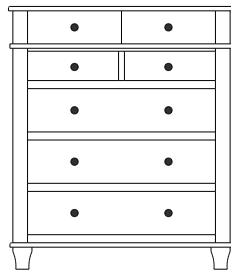

39x19x45
33-5667-__