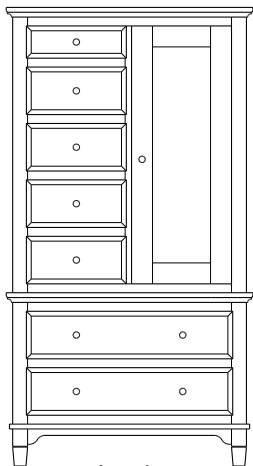

Armoire
40x19x67
31-5712-__