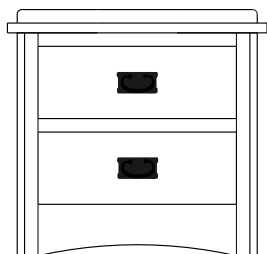

27x19x25
37-3102-__