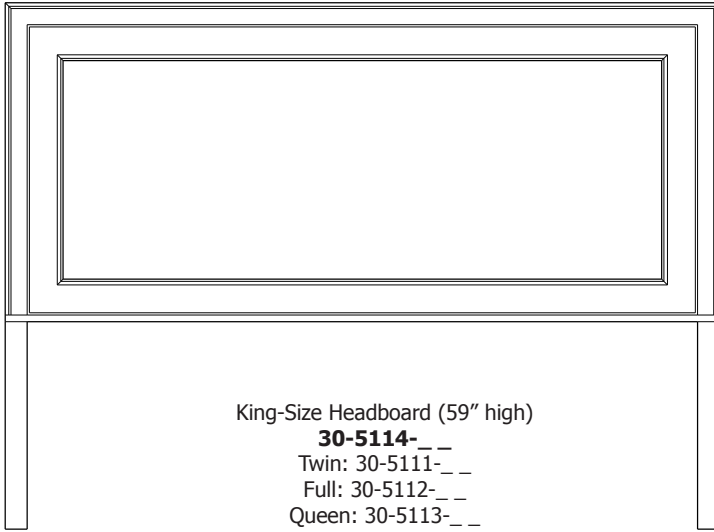

6-Drawer Chest
33-5126

3-Drawer Nightstand
37-5113

Summerville Collection

Line Art & Prices

Summerville Collection

Summerville – Frame Beds and Bookcase Headboards

King-Size Headboard (59" high)

30-5114-__
Twin: 30-5111-__
Full: 30-5112-__
Queen: 30-5113-__
CA King: 30-5115-__