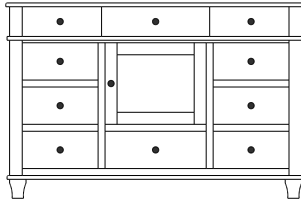

1 adj shelf
61x19x39
35-5610-__
Double Deep: 35-5614-__