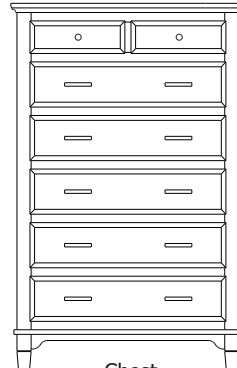

Chest
40x19x57
33-5727-__