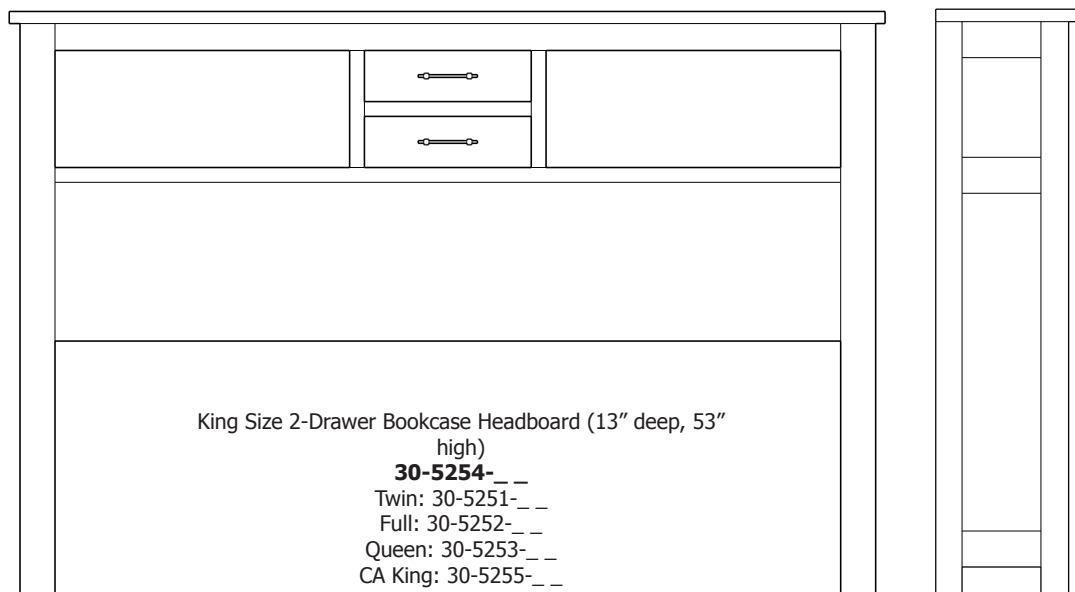

3-Drawer Nightstand
37-5213

Bryson Collection

5-Drawer Chest
33-5205

7-Drawer Chest
33-5227

Line Art & Prices

Bryson Collection

Bryson Panel – Frame Bed

BRP2