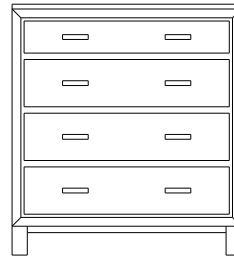

37x18x40
33-1934-__