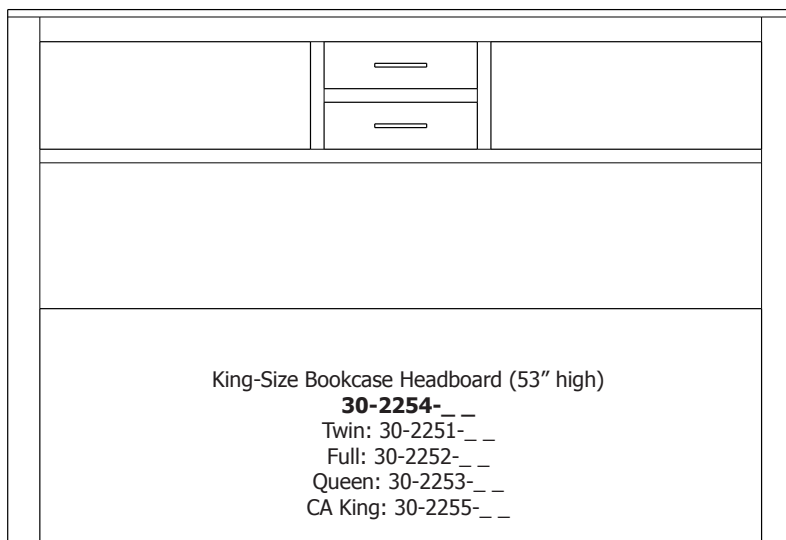

30-2223-__

Twin: 30-2221-__

Full: 30-2222-__

King: 30-2224-__

CA King: 30-2225-__

30-2233-__

Twin: 30-2231-__

Full: 30-2232-__

King: 30-2234-__

CA King: 30-2235-__

King-Size Bookcase Headboard (53" high)

30-2254-__

Twin: 30-2251-__

Full: 30-2252-__

Queen: 30-2253-__

CA King: 30-2255-__