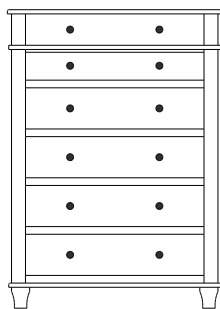

39x19x54
33-5646-__