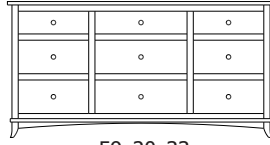

59x20x33
35-4319-__