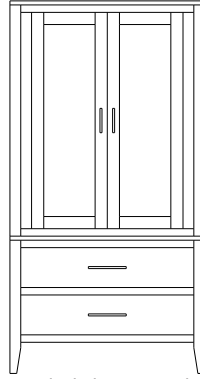

2 adj shelves & 1 pole
36x18x68
31-1852-__
25" Deep: 31-1892-__
Wardrobe: 31-1882-__