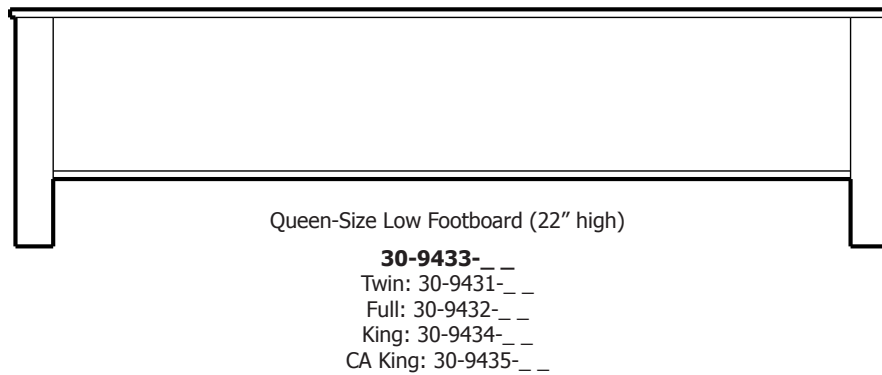

Lewiston Collection

Lewiston Panel – Frame Bed and Bookcase Headboard