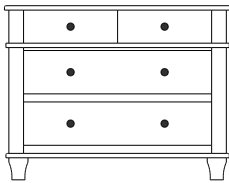

39x19x30
33-5633-__