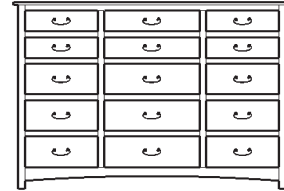

59x19x45
35-3425-__
Double Deep: 35-3433-__