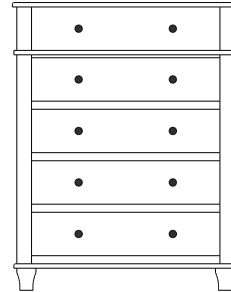

39x19x50
33-5605-__