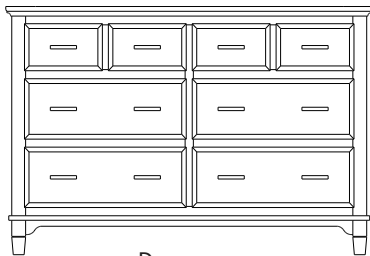

Dresser
64x19x40
35-5737-__