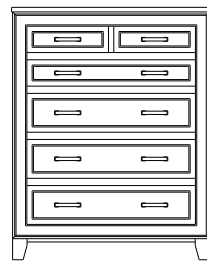

38x19x48
33-5176-__