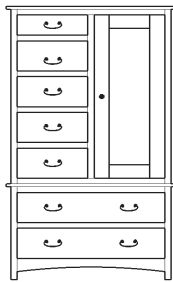

2 adj shelves
37x19x56
31-3410-__

2 adj shelves & 1 pole
37x19x56
31-3450-__
25" Deep: 31-3490-__
Wardrobe: 31-3480-__

1 wardrobe pole
Wardrobes - 25" Deep
All Two-Door Armoires Can Be
Ordered With Full Length Doors.