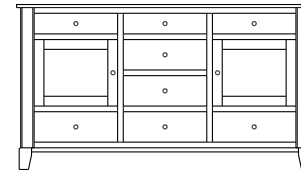

1 adj shelf per door
72x19x40
35-3768-__
Double Deep: 35-3755-__