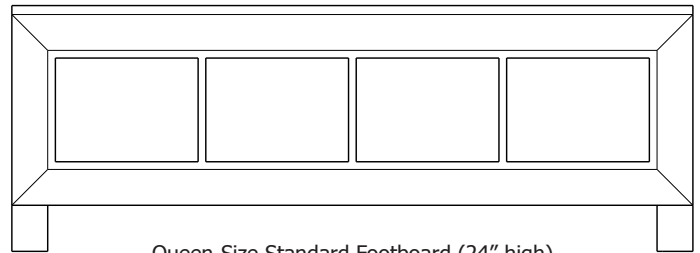

Queen-Size Standard Footboard (24" high)

30-6623-__

Twin: 30-6621-__

Full: 30-6622-__

King: 30-6624-__

CA King: 30-6625-__