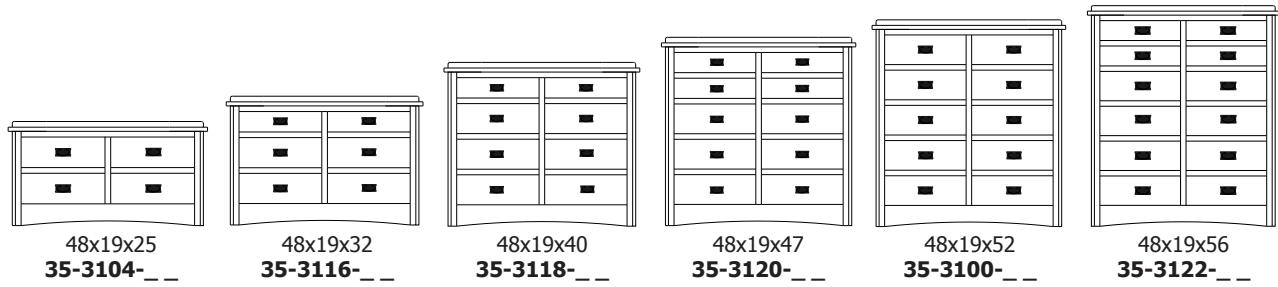

Mission Collection

Mission – Double Dressers

Retail Catalog
Mission – Double Dressers

ProdCode	Item	Dimensions			Drawers					Additional Features	Price		
		W	D	H	Total	Large	Small	Large Split	Small Split		Oak, Cherry & Maple	QS White Oak	
35-3104-__	Double Dresser	48	19	25	4	4						2,385.00	2,865.00
35-3116-__	Double Dresser	48	19	32	6	4	2					3,085.00	3,705.00
35-3118-__	Double Dresser	48	19	40	8	6	2					3,969.00	4,766.00
35-3120-__	Double Dresser	48	19	47	10	6	4					4,431.00	5,320.00
35-3100-__	Double Dresser	48	19	52	10	10						5,104.00	6,125.00
35-3122-__	Double Dresser	48	19	56	12	8	4					5,188.00	6,226.00
35-3144-__	Double Dresser	72	19	25	4	4						3,283.00	3,943.00
35-3126-__	Double Dresser	72	19	25	6	2		4				3,732.00	4,480.00
35-3136-__	Double Dresser	72	19	32	6	4	2					4,409.00	5,294.00
35-3128-__	Double Dresser	72	19	32	8	4			4			4,642.00	5,571.00
35-3123-__	Double Dresser	48	19	56	7	5	2			1 Door Hinged Right (20" w x 37" h Inside)		4,444.00	5,333.00
35-3124-__	Double Dresser	48	19	56	7	5	2			1 Door Hinged Left (20" w x 37" h Inside)		4,444.00	5,333.00
35-3138-__	Double Dresser	72	19	40	8	6	2					4,994.00	5,993.00
35-3140-__	Double Dresser	72	19	40	10	6			4			5,289.00	6,350.00
35-3157-__	Double Dresser	72	19	40	7	4			3	4 Deep Drawers		4,704.00	5,646.00
35-3159-__	Double Dresser	72	19	40	9	6			3			4,964.00	5,958.00
35-3156-__	Double Dresser	72	19	43	6	6				4 Deep Drawers		4,994.00	5,993.00
35-3158-__	Double Dresser	72	19	43	8	8						5,368.00	6,442.00
35-3160-__	Double Dresser	72	19	47	10	6	4					5,773.00	6,930.00
35-3172-__	Double Dresser	72	19	47	12	6	2		4			5,914.00	7,098.00
35-3164-__	Double Dresser	72	19	47	14	6			8			6,094.00	7,313.00
35-3180-__	Double Dresser	72	19	52	10	10						6,094.00	7,313.00
35-3142-__	Double Dresser	72	19	52	12	8		4				6,288.00	7,546.00
35-3185-__	Double Dresser	72	19	52	10	6			4	4 Deep Drawers, 2 Doors (22" w x 11" h Inside)		7,076.00	8,492.00