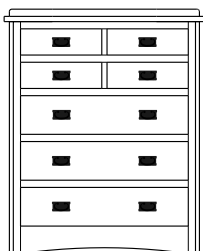

38x19x47
33-3167-__