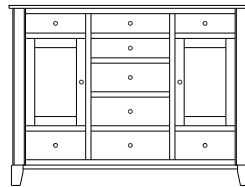

1 adj shelf per door
63x19x46
35-3749-__
Double Deep: 35-3735-__