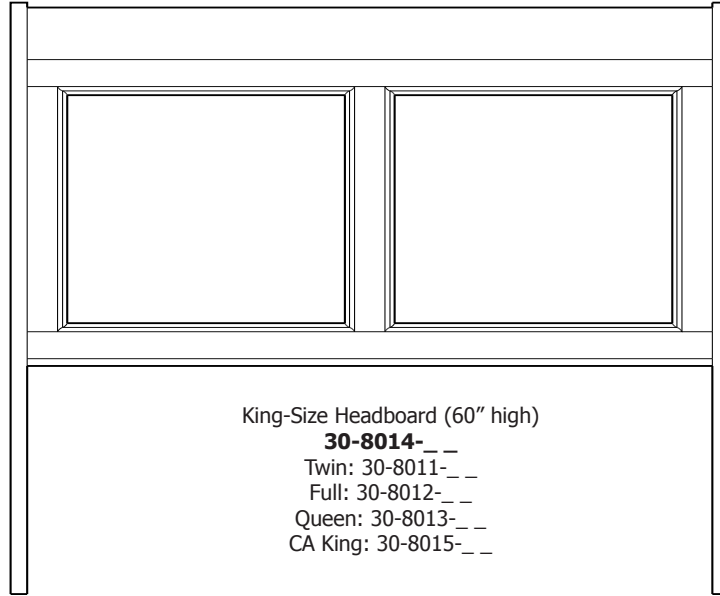

Classic Collection

Classic Sleigh – Frame Beds and Bookcase Headboards

King-Size Headboard (60" high)

30-8014-__

Twin: 30-8011-__

Full: 30-8012-__

Queen: 30-8013-__

CA King: 30-8015-__