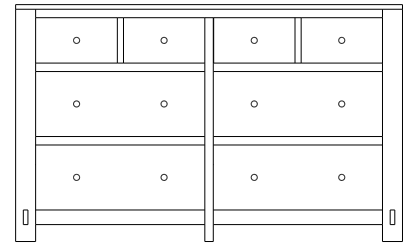

Dresser
63x18x39
35-2387-__