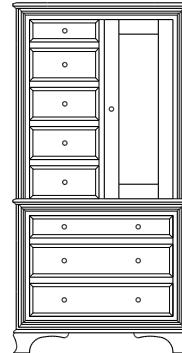

2 adj shelves
40x19x79
31-4013-__