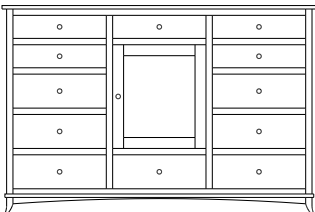

1 adj shelf
68x20x48
35-4382-__
Double Deep: 35-4374-__