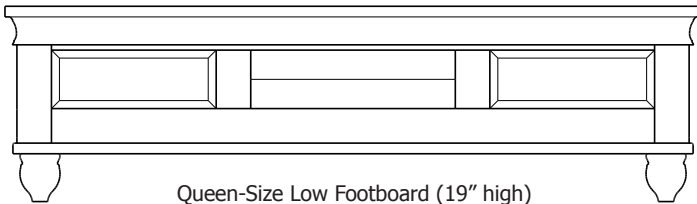

Cottage Collection

Cottage – Frame Beds and Bookcase Headboards

Queen-Size Headboard (60" high)
30-4913-__
 Twin: 30-4911-__
 Full: 30-4912-__
 King: 30-4914-__
 CA King: 30-4915-__

Queen-Size Standard Footboard (33" high)
30-4923-__
 Twin: 30-4921-__
 Full: 30-4922-__
 King: 30-4924-__
 CA King: 30-4925-__