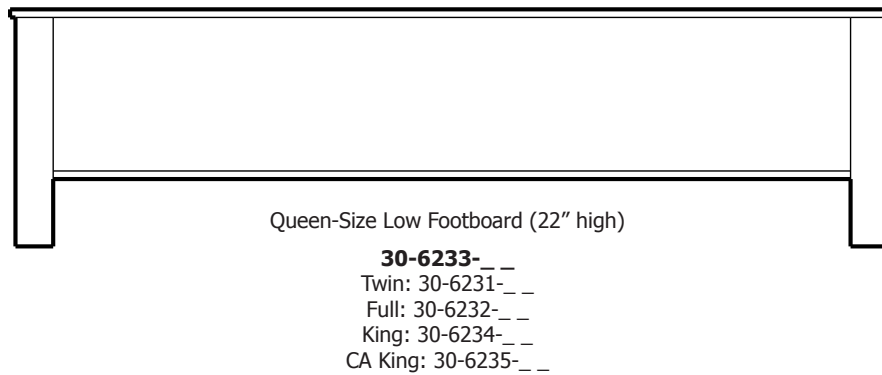

Lansing Collection

Lansing Panel – Frame Beds and Bookcase Headboards