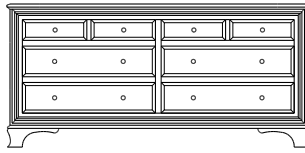

73x19x34
35-4028-__