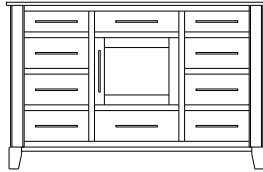

1 adj shelf
63x19x40
35-4210-__
Double Deep: 35-4214-__