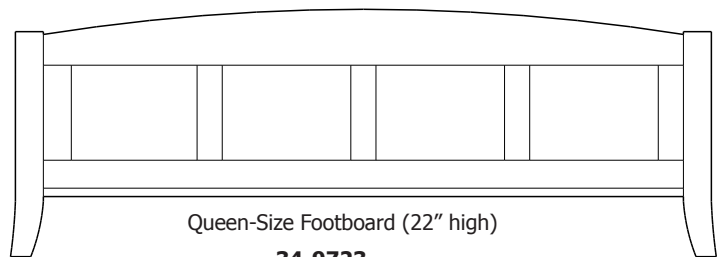

Queen-Size Headboard (54" high)

34-9713-__

Queen-Size Footboard (22" high)

34-9723-__

When ordering furniture in this collection, **H (Handles Only)** or **K (Knobs Only)** must be specified at the end of the hardware code. **HK (Handles and Knobs)** may not be specified. Please see notes in front of catalog for additional details.