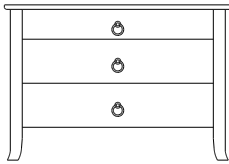

38x20x26
33-5533-__