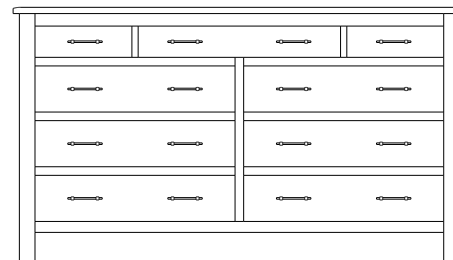

Dresser
73x19x42
35-5959-__