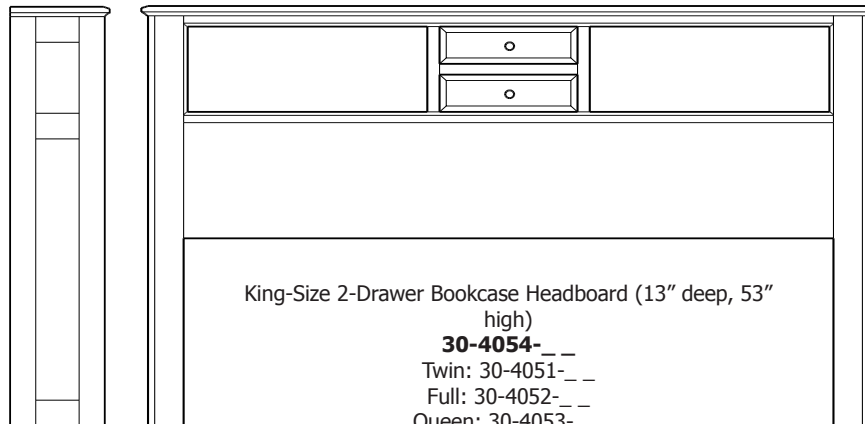

King-Size 2-Drawer Bookcase Headboard (13" deep, 53" high)

30-4054-__

Twin: 30-4051-__

Full: 30-4052-__

Queen: 30-4053-__

CA King: 30-4055-__