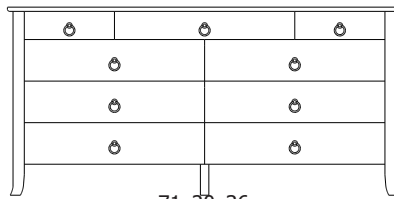

71x20x36
35-5559-__