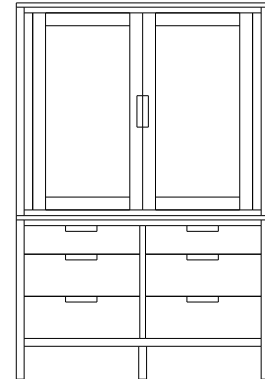

2 adj shelves & 1 pole
45x18x62
31-1756-__
25" Deep: 31-1796-__
Wardrobe: 31-1786-__