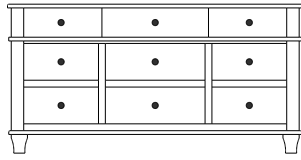

61x19x30
35-5619-__