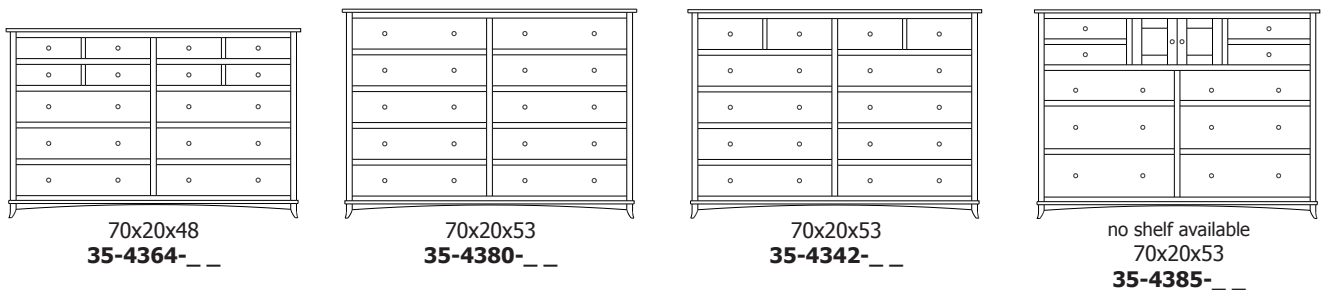

Holmes Collection

Holmes – Double Dressers