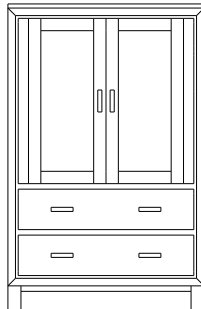

2 adj shelves & 1 pole
37x19x56
31-1950-__
25" Deep: 31-1990-__
Wardrobe: 31-1980-__