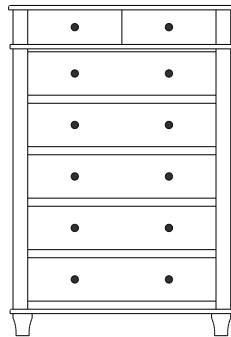

39x19x56
33-5627-__