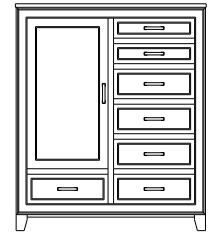

2 adj shelves
48x19x57
35-5124-__