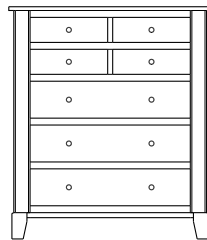

41x19x46
33-3767-__