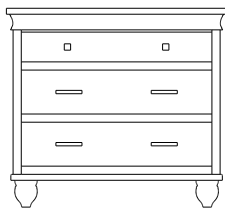

38x19x34
33-4933-__