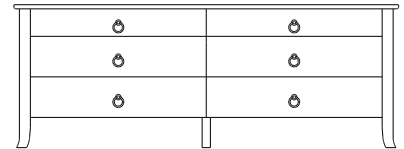

71x20x26
35-5536-__