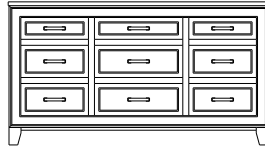

60x19x33
35-5119-__