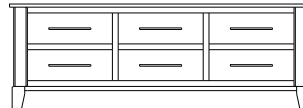

72x19x25
35-4246-__