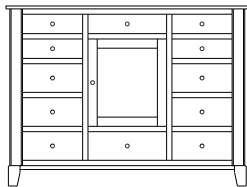

1 adj shelf
63x19x46
35-3762-__
Double Deep: 35-3734-__