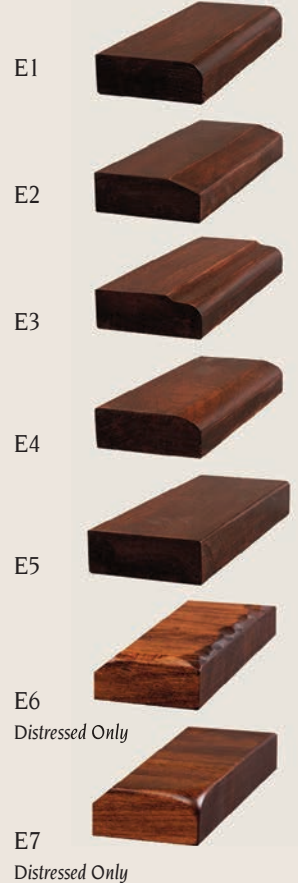

Wood Choices

Oak	10
QS White Oak	20
Cherry	30
Distressed Cherry	31
Maple	40
Distressed Maple	41

For prices, refer to page TP12 in price book.

Choice of Table Top Shape

Choice of Table Top Edge

Product Code		Table Sizes & Description	Seats	Table Size with Leaves
Top	Base			
42600T	42600B	42 x 60 Solid Top - No Leaves	6	60
42601T	42601B	42 x 60, 1-12" Leaf (1 Self-Storing w/ Apron) ***EZ AVAILABLE	6	72
42602T	42602B	42 x 60, 2-12" Leaves (2 Self-Storing w/ Apron) ***EZ AVAILABLE	8	84
42603T	42603B	42 x 60, 3-12" Leaves (2 Self-Storing w/ Apron, 1 Self-Storing w/o Apron)	8	96
42604T	42604B	42 x 60, 4-12" Leaves (2 Self-Storing w/ Apron, 2 Self-Storing w/o Apron)	10	108
42605T	42605B	42 x 60, 5-12" Leaves (2 Self-Storing w/ Apron, 2 Self-Storing w/o Apron, 1 Not Self-Storing w/ Apron)	10	120
42606T	42606B	42 x 60, 6-12" Leaves (2 Self-Storing w/ Apron, 2 Self-Storing w/o Apron, 2 Not Self-Storing w/ Apron)	12	132
42720T	42720B	42 x 72 Solid Top - No Leaves	6	72
42721T	42721B	42 x 72, 1-12" Leaf (1 Self-Storing w/ Apron) ***EZ AVAILABLE	6	84
42722T	42722B	42 x 72, 2-12" Leaves (2 Self-Storing w/ Apron) ***EZ AVAILABLE	8	96
42723T	42723B	42 x 72, 3-12" Leaves (2 Self-Storing w/ Apron, 1 Self-Storing w/o Apron)	8	108
42724T	42724B	42 x 72, 4-12" Leaves (2 Self-Storing w/ Apron, 2 Self-Storing w/o Apron)	10	120
42725T	42725B	42 x 72, 5-12" Leaves (1 Self-Storing w/ Apron, 1 Self-Storing w/o Apron, 3 Not Self-Storing w/ Apron)	10	132
42726T	42726B	42 x 72, 6-12" Leaves (1 Self-Storing w/ Apron, 1 Self-Storing w/o Apron, 4 Not Self-Storing w/ Apron)	12	144
48600T	48600B	48 x 60 Solid Top - No Leaves	6	60
48601T	48601B	48 x 60, 1-12" Leaf (1 Self-Storing w/ Apron) ***EZ AVAILABLE	6	72
48602T	48602B	48 x 60, 2-12" Leaves (2 Self-Storing w/ Apron) ***EZ AVAILABLE	8	84
48603T	48603B	48 x 60, 3-12" Leaves (2 Self-Storing w/ Apron, 1 Self-Storing w/o Apron)	8	96
48604T	48604B	48 x 60, 4-12" Leaves (2 Self-Storing w/ Apron, 2 Self-Storing w/o Apron)	10	108
48605T	48605B	48 x 60, 5-12" Leaves (2 Self-Storing w/ Apron, 2 Self-Storing w/o Apron, 1 Not Self-Storing w/ Apron)	10	120
48606T	48606B	48 x 60, 6-12" Leaves (2 Self-Storing w/ Apron, 2 Self-Storing w/o Apron, 2 Not Self-Storing w/ Apron)	12	132
48720T	48720B	48 x 72, Solid Top - No Leaves	6	72
48721T	48721B	48 x 72, 1-12" Leaf (1 Self-Storing w/ Apron) ***EZ AVAILABLE	6	84
48722T	48722B	48 x 72, 2-12" Leaves (2 Self-Storing w/ Apron) ***EZ AVAILABLE	8	96
48723T	48723B	48 x 72, 3-12" Leaves (2 Self-Storing w/ Apron, 1 Self-Storing w/o Apron)	8	108
48724T	48724B	48 x 72, 4-12" Leaves (2 Self-Storing w/ Apron, 2 Self-Storing w/o Apron)	10	120
48725T	48725B	48 x 72, 5-12" Leaves (2 Self-Storing w/ Apron, 2 Self-Storing w/o Apron, 1 Not Self-Storing w/ Apron)	10	132
48726T	48726B	48 x 72, 6-12" Leaves (2 Self-Storing w/ Apron, 2 Self-Storing w/o Apron, 2 Not Self-Storing w/ Apron)	12	144