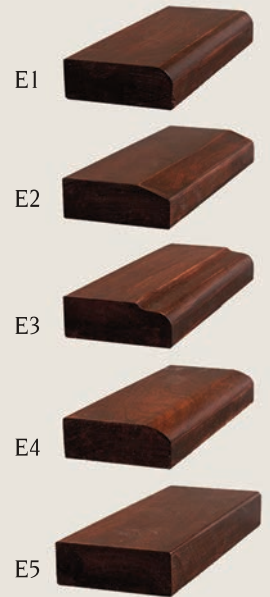

Add 10% if ordering Premium painted Oak or Maple.

Choice of Table Top Edge

Harvest Hutch & Buffet

danielsamish.com

Product Code	Description	Dimensions
Standard		
26-5002-xx	2-Door Buffet, Standard, 2 Drawers	38 1/4" W x 18 3/4" D x 34" H
27-5002-xx	2-Door Hutch, Standard	40 1/2" W x 15 1/4" D x 48" H
26-5003-xx	3-Door Buffet, Standard, 3 Drawers	55 1/4" W x 18 3/4" D x 34" H
27-5003-xx	3-Door Hutch, Standard	57 1/4" W x 15 1/4" D x 48" H
26-5004-xx	4-Door Buffet, Standard, 4 Drawers	72 1/4" W x 18 3/4" D x 34" H
27-5004-xx	4-Door Hutch, Standard	74 1/4" W x 15 1/4" D x 48" H