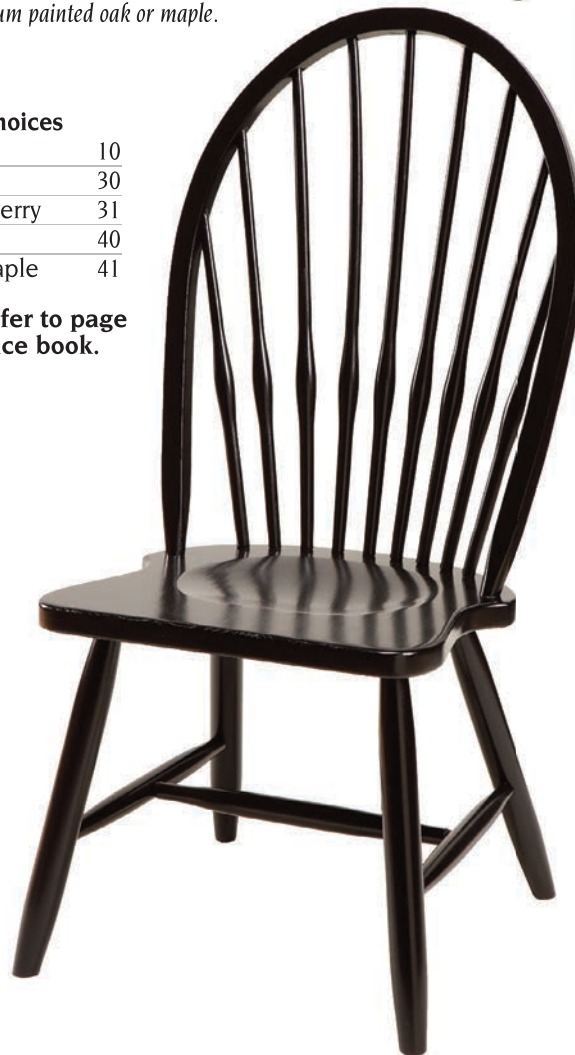

Windsor Chair

Product Code	Description	Dimensions
Wood Seat		
13-6001-xx	Side Chair	18 1/2" W x 17" D x 41 1/4" H
13-6002-xx	Arm Chair	22 1/2" W x 17" D x 42 1/4" H

DISTRESSED treatment available on Cherry and Maple ONLY.

Two-Tone option is NOT available in this style.

Order Example for Side Chair Shown

SKU# Wood Finish

13-6001 10 962

SKU# for Side Chair Shown

13-6001-10-962

Seat Cover: Is NOT available in this style..

For finish numbers refer to the Wood Choices and Finish Options tab page.

Add 10% if ordering Premium painted oak or maple.

Wood Choices

Oak	10
Cherry	30
Distressed Cherry	31
Maple	40
Distressed Maple	41

For prices, refer to page CP49 in price book.