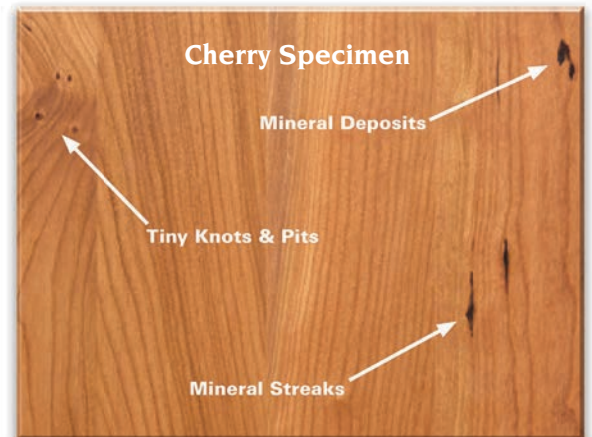

About North American Hardwoods

Wood Choices *and* Finish Options

About North American Hardwoods

Hardwoods, also known as deciduous trees, usually produce a fruit or a nut and lose their broad leaves every Fall.

Oak species are the most common, representing more than 50% of all hardwood trees in North America.

Naturally occurring variations in hardwoods

Wood species like Maple and Cherry, with its beautiful grain patterns and rich coloring, are some of the most desirable wood species for furniture. Variations in individual planks, like tiny knots, pits, mineral streaks and deposits, enhance the natural beauty of handcrafted cherry wood furniture and make each piece unique.

White Edging Explained

When examining your furniture, you may notice lighter edges on the edges of drawer fronts and face frames, especially when dark stains are used, and when the edge is sharp, as opposed to a rounder edge. We utilize high-quality stains to achieve the perfect finish, and several factors can contribute to this lighter edging effect.

The precise and sharp edges of the drawer fronts and face frame naturally tend to hold less stain, resulting in a lighter appearance along those edges. This characteristic is completely normal and expected in handcrafted furniture, adding to the unique charm and character of each piece.