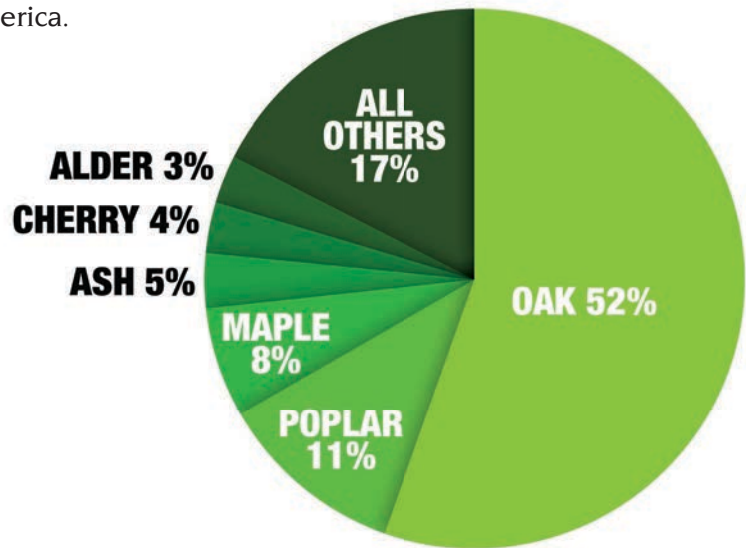

About North American Hardwoods

Wood Choices *and* Finish Options

About North American Hardwoods

Hardwoods, also known as deciduous trees, usually produce a fruit or a nut and lose their broad leaves every Fall.

Oak species are the most common, representing more than 50% of all hardwood trees in North America.

Naturally occurring variations in hardwoods

Wood species like Maple and Cherry, with its beautiful grain patterns and rich coloring, are some of the most desirable wood species for furniture. Variations in individual planks, like tiny knots, pits, mineral streaks and deposits, enhance the natural beauty of handcrafted cherry wood furniture and make each piece unique.

White Edging Explained

When examining your furniture, you may notice lighter edges on the edges of drawer fronts and face frames, especially when dark stains are used, and when the edge is sharp, as opposed to a rounder edge. We utilize high-quality stains to achieve the perfect finish, and several factors can contribute to this lighter edging effect.