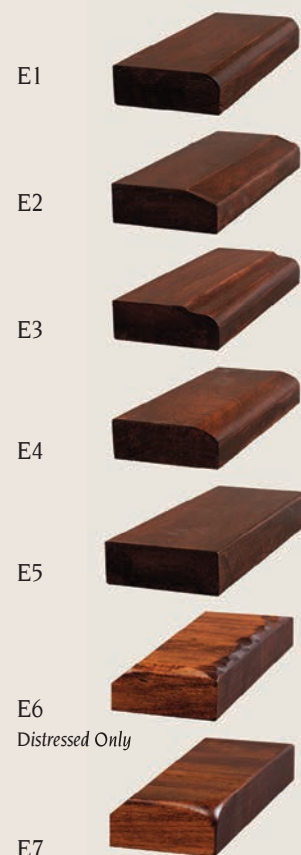

Choice of Table Top Edge

Distressed Only

Distressed Only

DISTRESSED treatment available on Cherry and Maple ONLY.

***EZ Table Slides are available on 1 & 2 leaf tables.

For Counter Height tables with 7 or more leaves, see color page 74.

For prices, refer to page TP38 in price book.